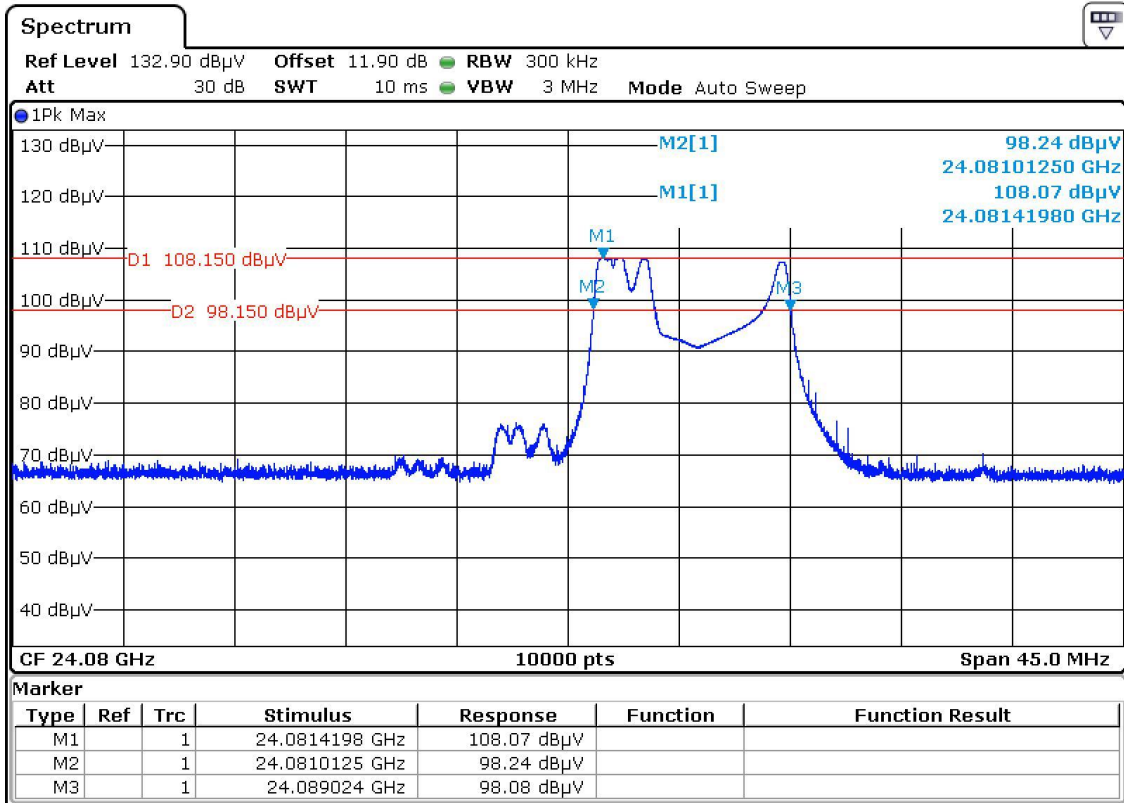

Annex no. 3

Occupied Bandwidth Plot

10 dB bandwidth (lowest channel)

10 dB bandwidth (middle channel)

10 dB bandwidth (highest channel)

20 dB bandwidth (lowest channel)

20 dB bandwidth (middle channel)

20 dB bandwidth (highest channel)

99 % bandwidth (lowest channel)

99 % bandwidth (middle channel)

99 % bandwidth (highest channel)