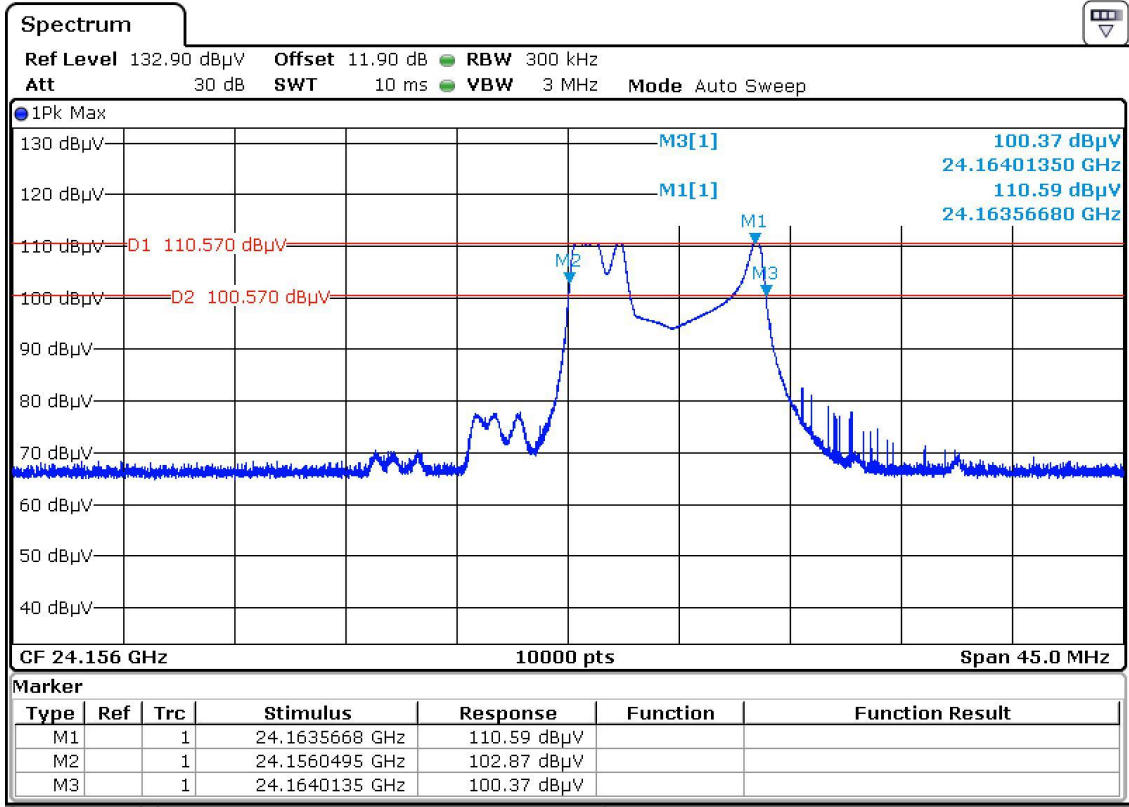

Annex no. 3

Occupied Bandwidth Plot

10 dB bandwidth (lowest channel)

10 dB bandwidth (middle channel)

10 dB bandwidth (highest channel)

20 dB bandwidth (lowest channel)

20 dB bandwidth (middle channel)

20 dB bandwidth (highest channel)

99 % bandwidth (lowest channel)

99 % bandwidth (middle channel)

99 % bandwidth (highest channel)