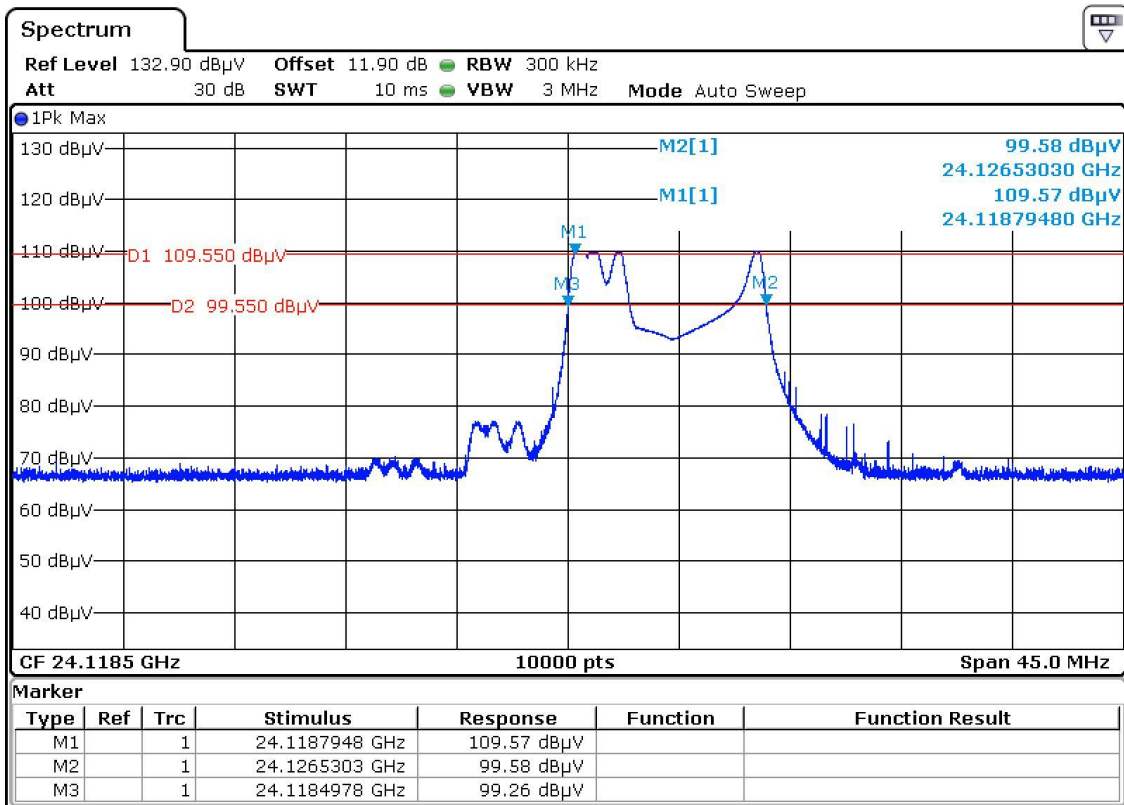

Annex no. 3

Occupied Bandwidth Plot

10 dB bandwidth (lowest channel)

10 dB bandwidth (middle channel)

10 dB bandwidth (highest channel)

20 dB bandwidth (lowest channel)

20 dB bandwidth (middle channel)

20 dB bandwidth (highest channel)

99 % bandwidth (lowest channel)

99 % bandwidth (middle channel)

99 % bandwidth (highest channel)