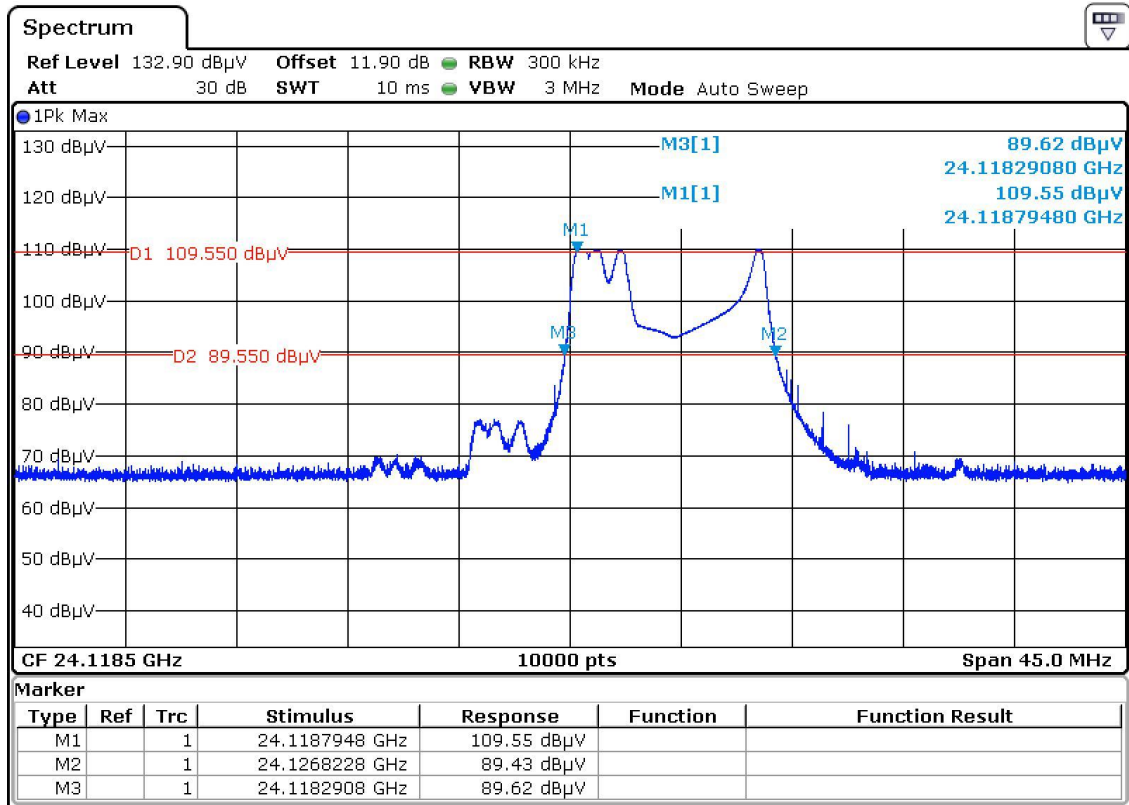

Annex no. 3

Occupied Bandwidth Plot

10 dB bandwidth (lowest channel)

10 dB bandwidth (middle channel)

10 dB bandwidth (highest channel)

20 dB bandwidth (lowest channel)

20 dB bandwidth (middle channel)

20 dB bandwidth (highest channel)

99 % bandwidth (lowest channel)

99 % bandwidth (middle channel)

99 % bandwidth (highest channel)