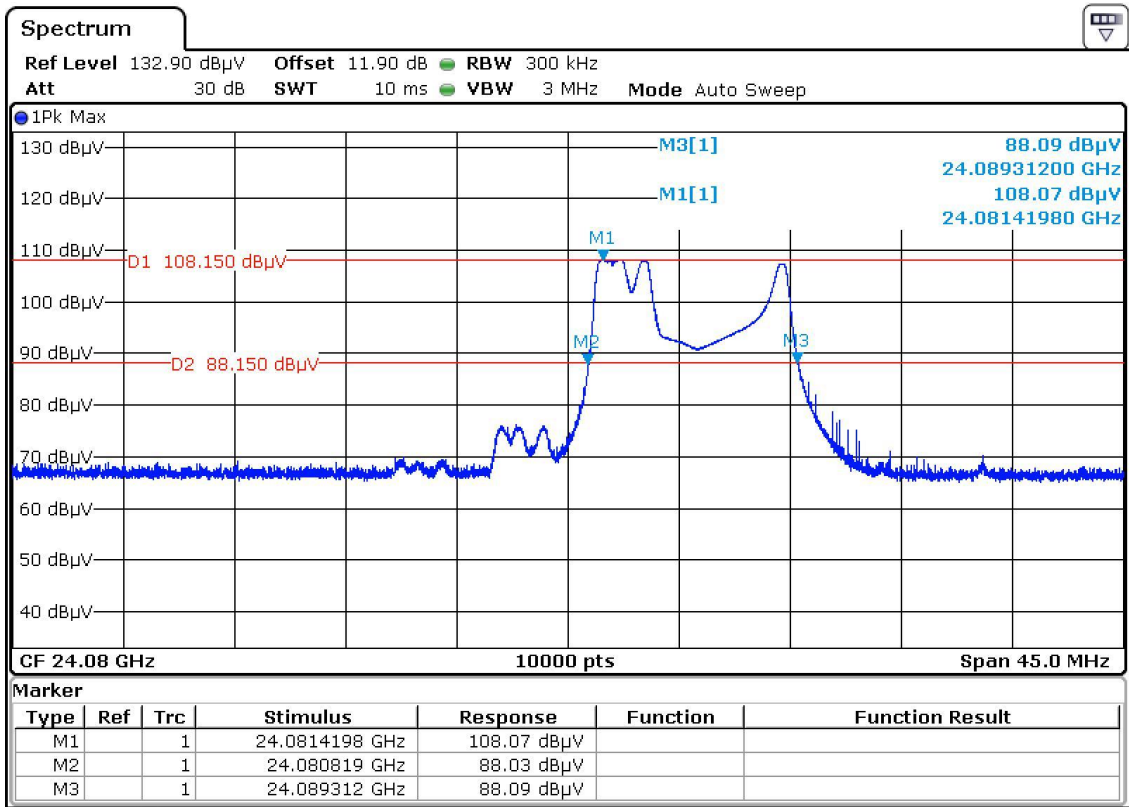

Annex no. 3

Occupied Bandwidth Plot

10 dB bandwidth (lowest channel)

10 dB bandwidth (middle channel)

10 dB bandwidth (highest channel)

20 dB bandwidth (lowest channel)

20 dB bandwidth (middle channel)

20 dB bandwidth (highest channel)

99 % bandwidth (lowest channel)

99 % bandwidth (middle channel)

99 % bandwidth (highest channel)