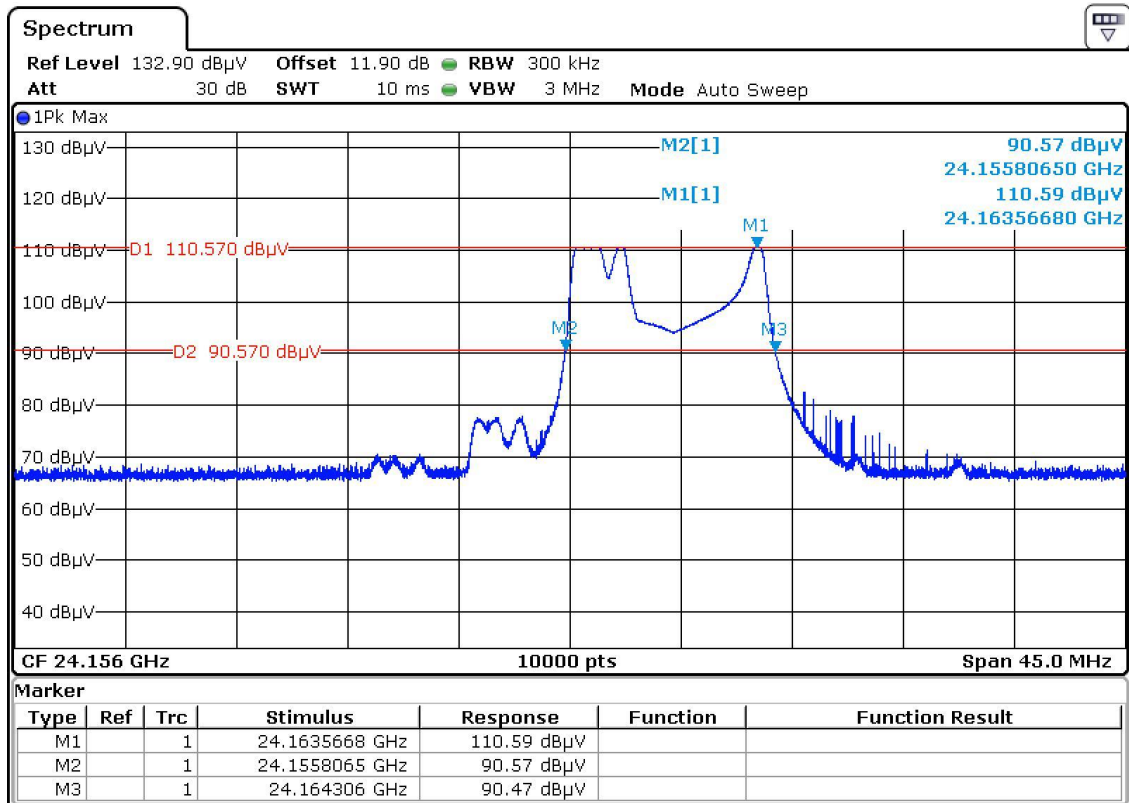

Annex no. 3

Occupied Bandwidth Plot

10 dB bandwidth (lowest channel)

10 dB bandwidth (middle channel)

10 dB bandwidth (highest channel)

20 dB bandwidth (lowest channel)

20 dB bandwidth (middle channel)

20 dB bandwidth (highest channel)

99 % bandwidth (lowest channel)

99 % bandwidth (middle channel)

99 % bandwidth (highest channel)