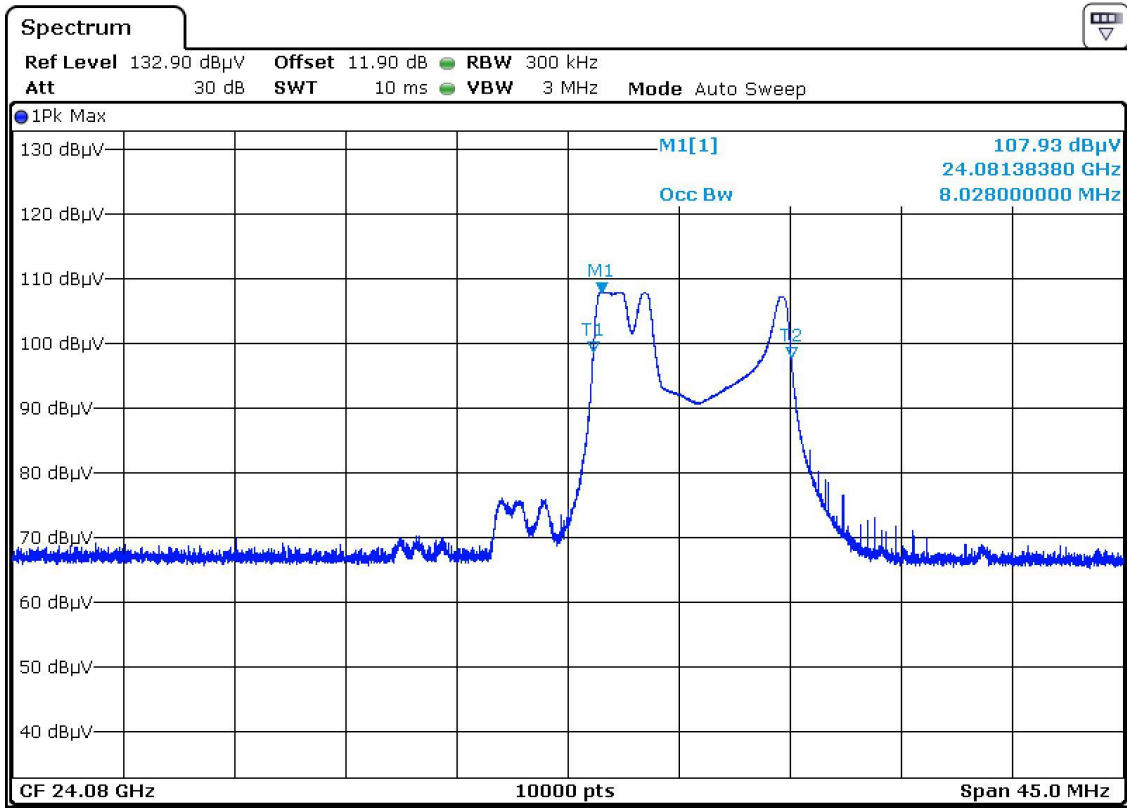

Annex no. 3

Occupied Bandwidth Plot

10 dB bandwidth (lowest channel)

10 dB bandwidth (middle channel)

10 dB bandwidth (highest channel)

20 dB bandwidth (lowest channel)

20 dB bandwidth (middle channel)

20 dB bandwidth (highest channel)

99 % bandwidth (lowest channel)

99 % bandwidth (middle channel)

99 % bandwidth (highest channel)