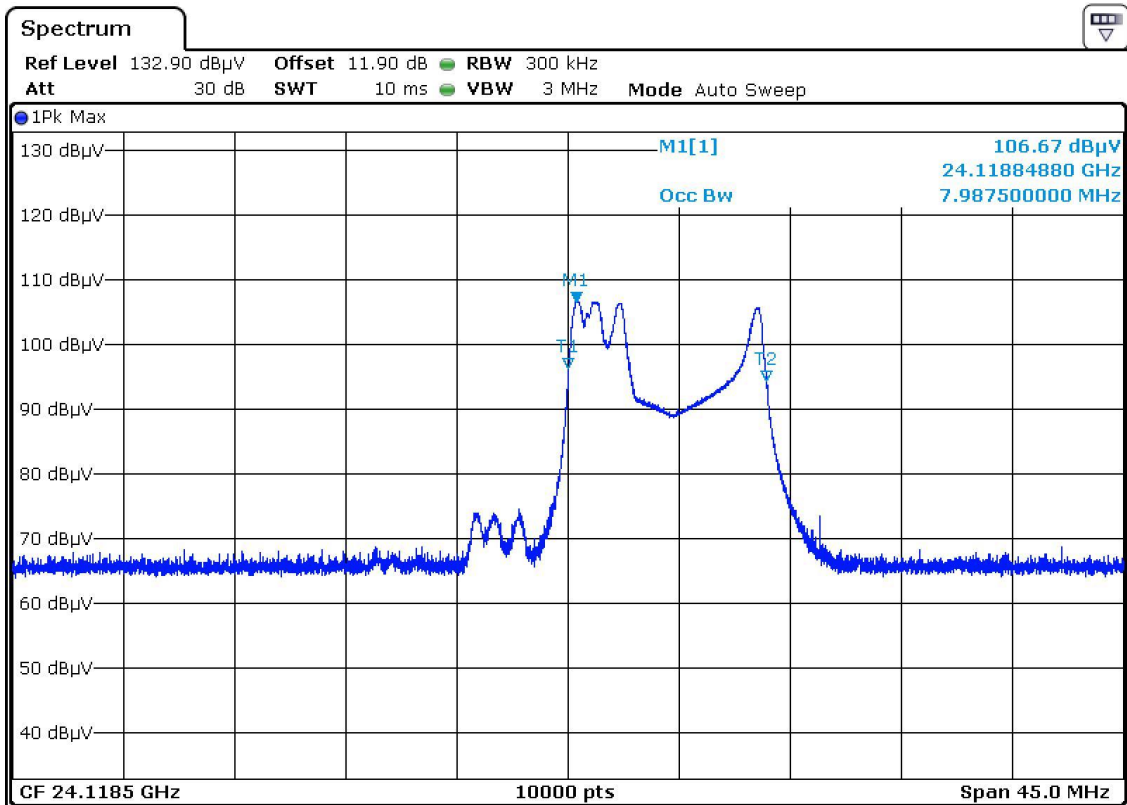

Annex no. 3

Occupied Bandwidth Plot

10 dB bandwidth (lowest channel)

10 dB bandwidth (middle channel)

10 dB bandwidth (highest channel)

20 dB bandwidth (lowest channel)

20 dB bandwidth (middle channel)

20 dB bandwidth (highest channel)

99 % bandwidth (lowest channel)

99 % bandwidth (middle channel)

99 % bandwidth (highest channel)