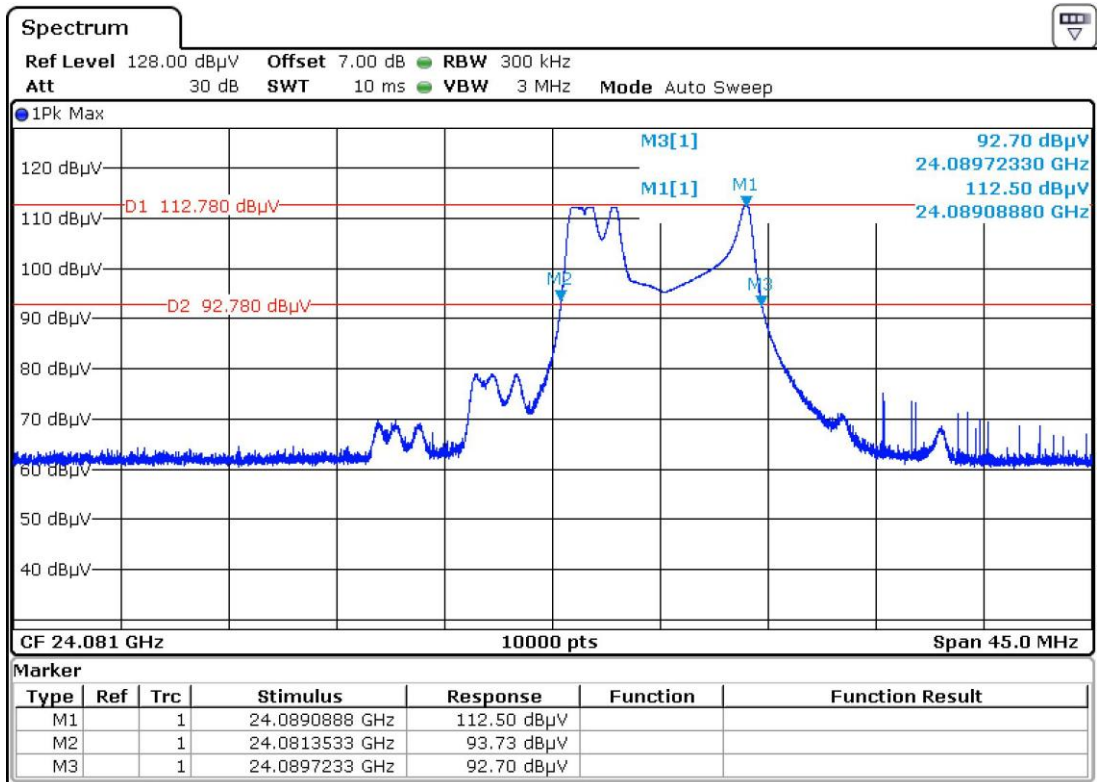

Annex no. 3

Occupied Bandwidth Plot

UMRR-0F0002-1D0907-050B00, UMRR-0F0003-1D0907-050B00

10 dB bandwidth (lowest channel)

10 dB bandwidth (middle channel)

10 dB bandwidth (highest channel)

20 dB bandwidth (lowest channel)

20 dB bandwidth (middle channel)

20 dB bandwidth (highest channel)

99 % bandwidth (lowest channel)

99 % bandwidth (middle channel)

99 % bandwidth (highest channel)