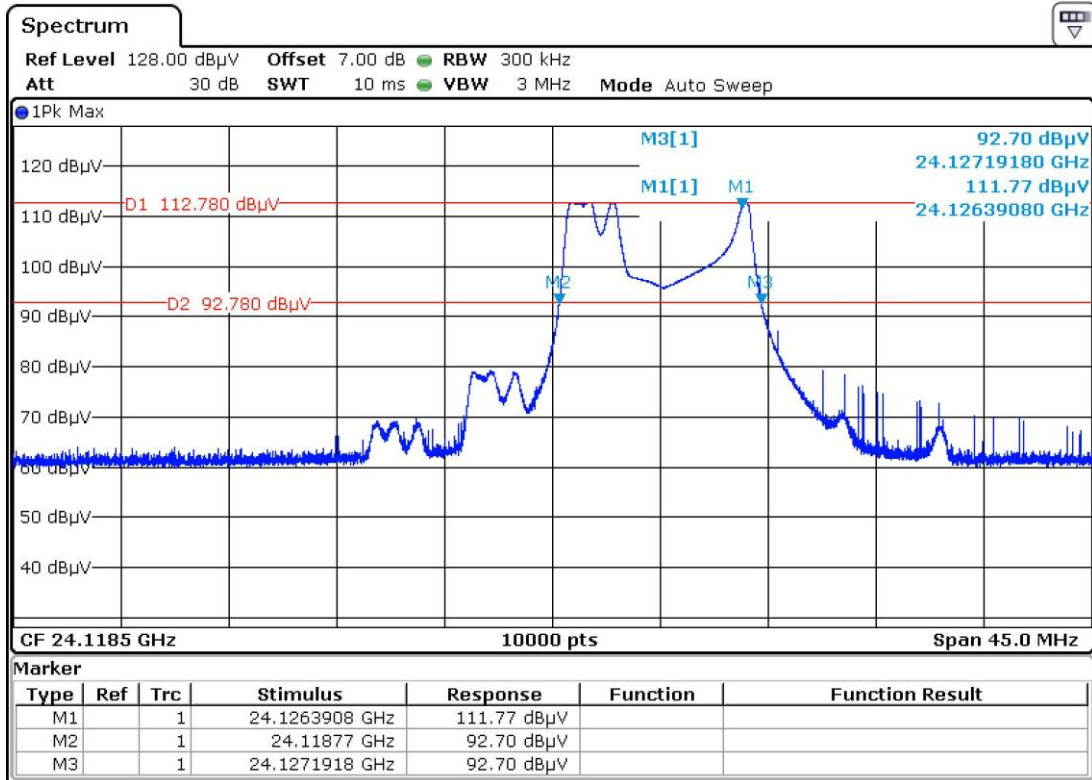

Annex no. 3

Occupied Bandwidth Plot

UMRR-0F0002-1D0907-050B00, UMRR-0F0003-1D0907-050B00

10 dB bandwidth (lowest channel)

10 dB bandwidth (middle channel)

10 dB bandwidth (highest channel)

20 dB bandwidth (lowest channel)

20 dB bandwidth (middle channel)

20 dB bandwidth (highest channel)

99 % bandwidth (lowest channel)

99 % bandwidth (middle channel)

99 % bandwidth (highest channel)