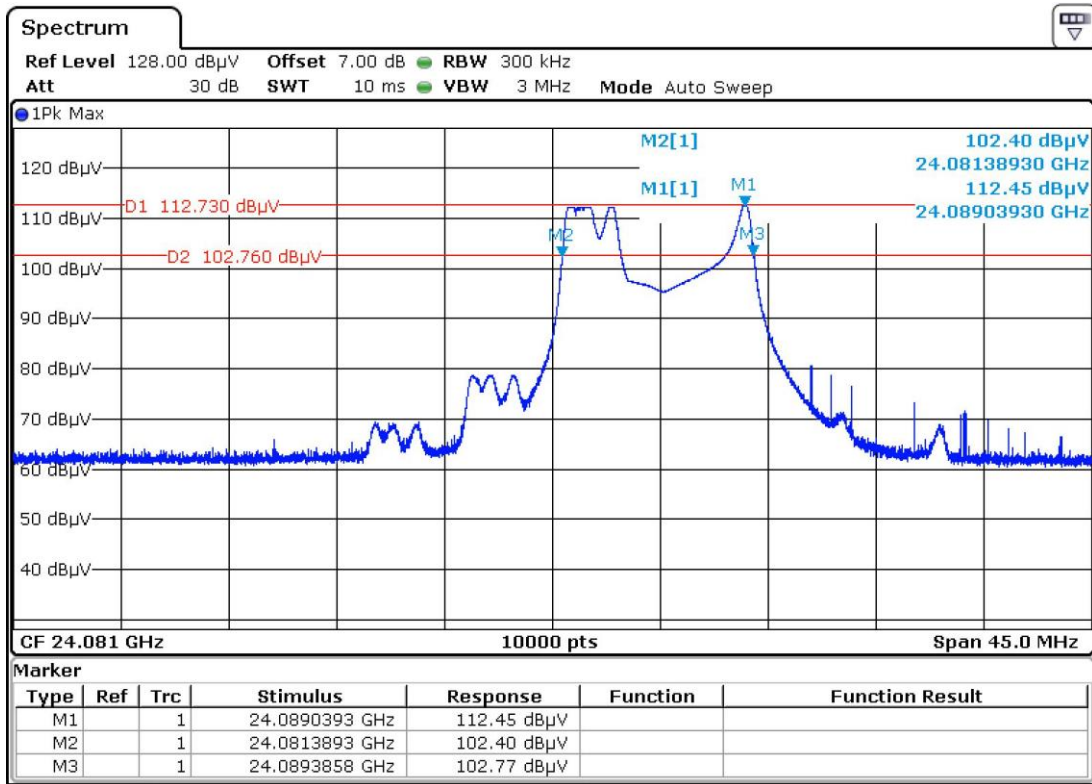

Annex no. 3

Occupied Bandwidth Plot

UMRR-0F0002-1D0907-050B00, UMRR-0F0003-1D0907-050B00

10 dB bandwidth (lowest channel)

10 dB bandwidth (middle channel)

10 dB bandwidth (highest channel)

20 dB bandwidth (lowest channel)

20 dB bandwidth (middle channel)

20 dB bandwidth (highest channel)

99 % bandwidth (lowest channel)

99 % bandwidth (middle channel)

99 % bandwidth (highest channel)