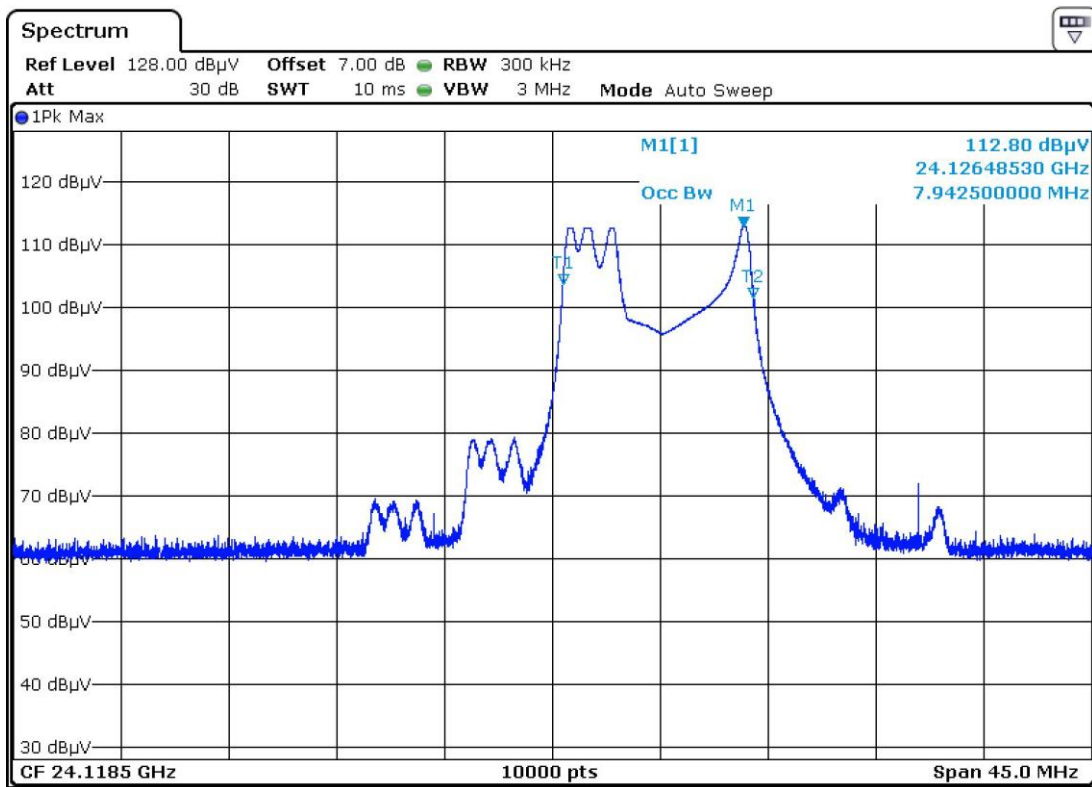

Annex no. 3

Occupied Bandwidth Plot

UMRR-0F0002-1D0907-050B00, UMRR-0F0003-1D0907-050B00

10 dB bandwidth (lowest channel)

10 dB bandwidth (middle channel)

10 dB bandwidth (highest channel)

20 dB bandwidth (lowest channel)

20 dB bandwidth (middle channel)

20 dB bandwidth (highest channel)

99 % bandwidth (lowest channel)

99 % bandwidth (middle channel)

99 % bandwidth (highest channel)