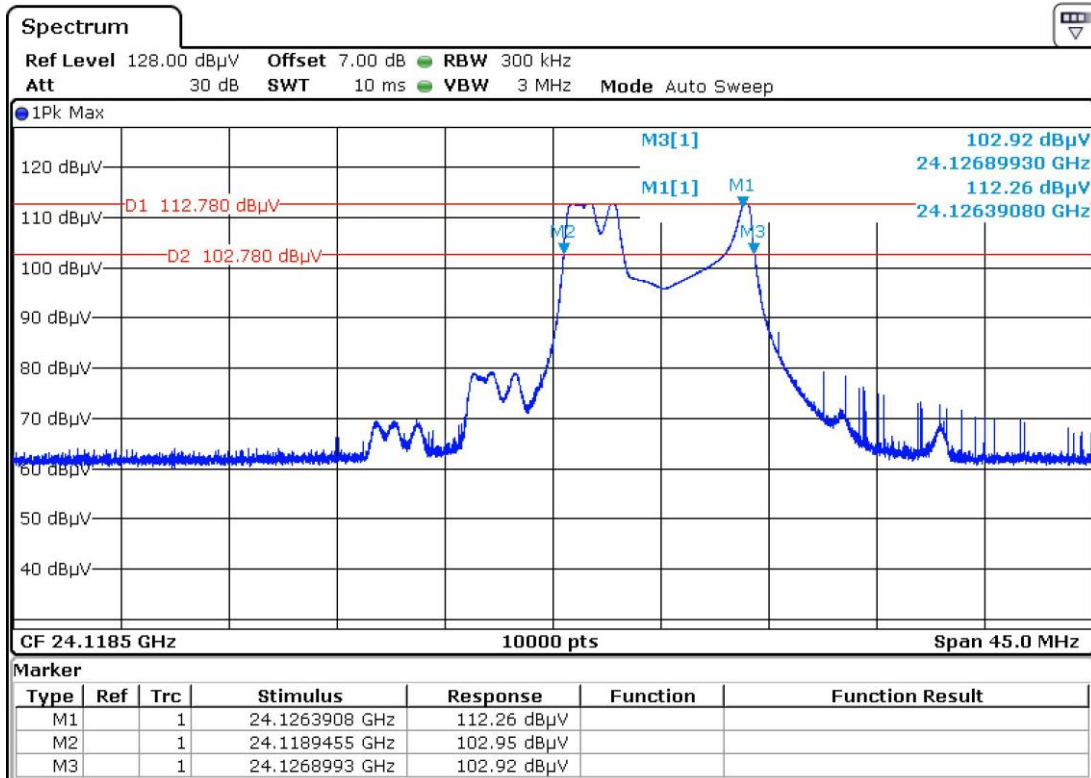

Annex no. 3

Occupied Bandwidth Plot

UMRR-0F0002-1D0907-050B00, UMRR-0F0003-1D0907-050B00

10 dB bandwidth (lowest channel)

10 dB bandwidth (middle channel)

10 dB bandwidth (highest channel)

20 dB bandwidth (lowest channel)

20 dB bandwidth (middle channel)

20 dB bandwidth (highest channel)

99 % bandwidth (lowest channel)

99 % bandwidth (middle channel)

99 % bandwidth (highest channel)