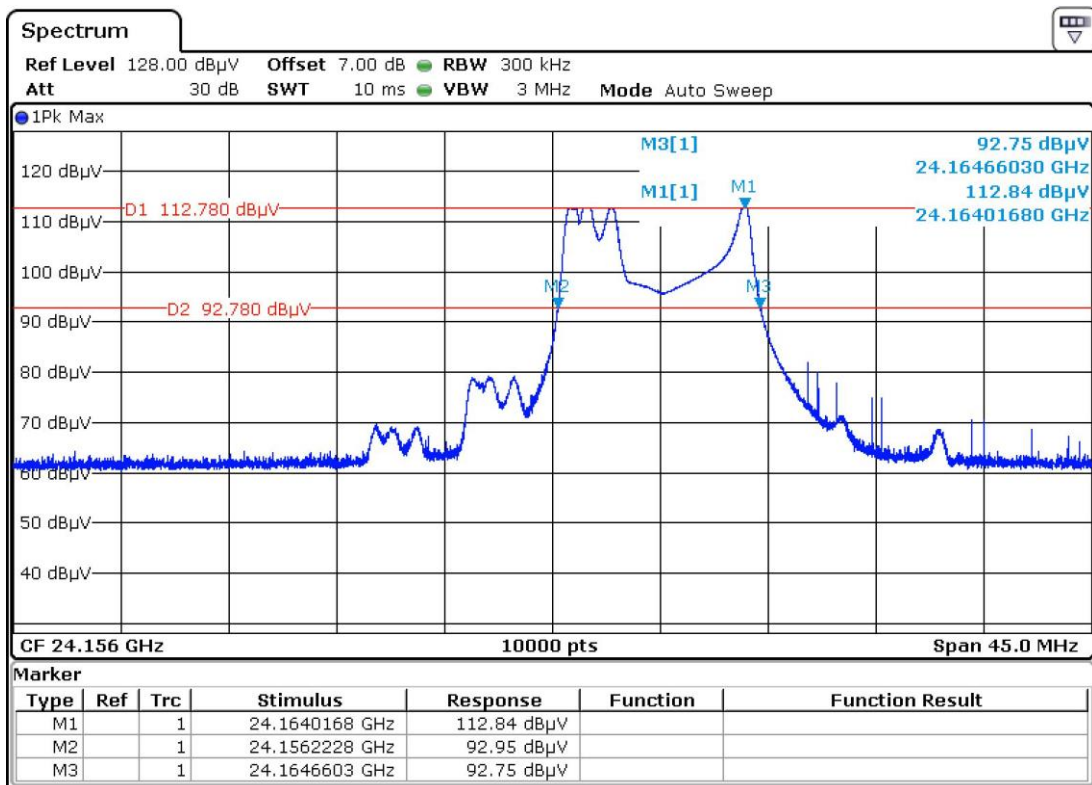

Annex no. 3

Occupied Bandwidth Plot

UMRR-0F0002-1D0907-050B00, UMRR-0F0003-1D0907-050B00

10 dB bandwidth (lowest channel)

10 dB bandwidth (middle channel)

10 dB bandwidth (highest channel)

20 dB bandwidth (lowest channel)

20 dB bandwidth (middle channel)

20 dB bandwidth (highest channel)

99 % bandwidth (lowest channel)

99 % bandwidth (middle channel)

99 % bandwidth (highest channel)