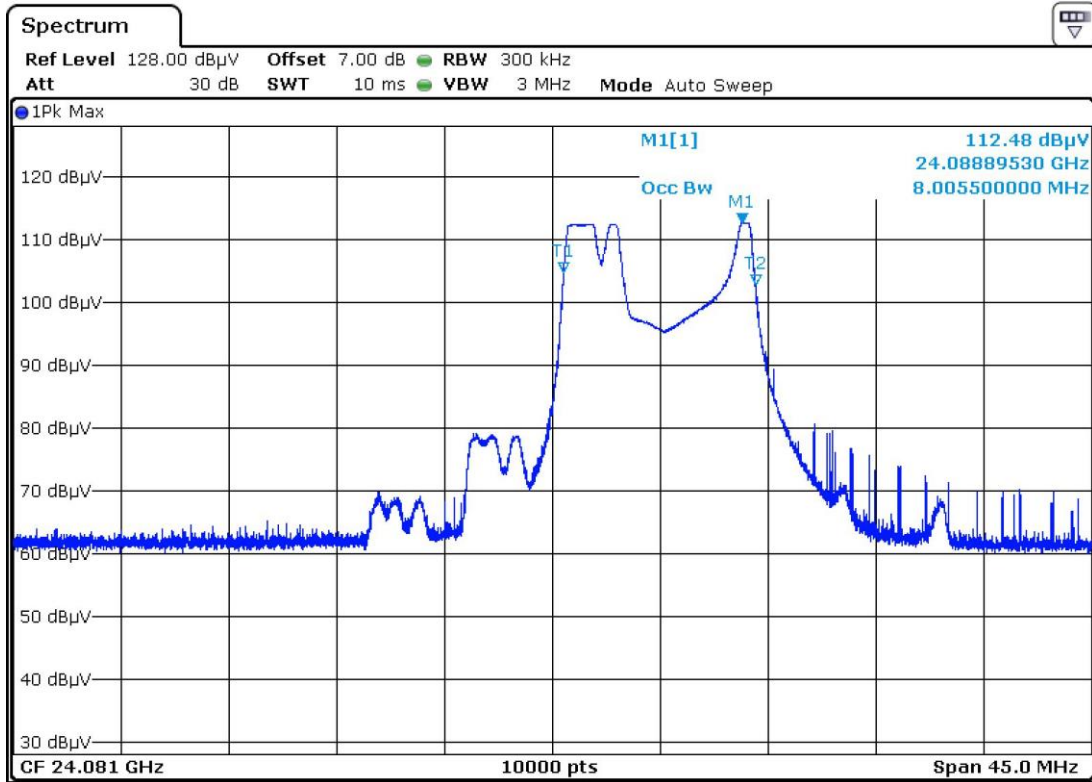

Annex no. 3

Occupied Bandwidth Plot

UMRR-0F0002-1D0907-050B00, UMRR-0F0003-1D0907-050B00

10 dB bandwidth (lowest channel)

10 dB bandwidth (middle channel)

10 dB bandwidth (highest channel)

20 dB bandwidth (lowest channel)

20 dB bandwidth (middle channel)

20 dB bandwidth (highest channel)

99 % bandwidth (lowest channel)

99 % bandwidth (middle channel)

99 % bandwidth (highest channel)