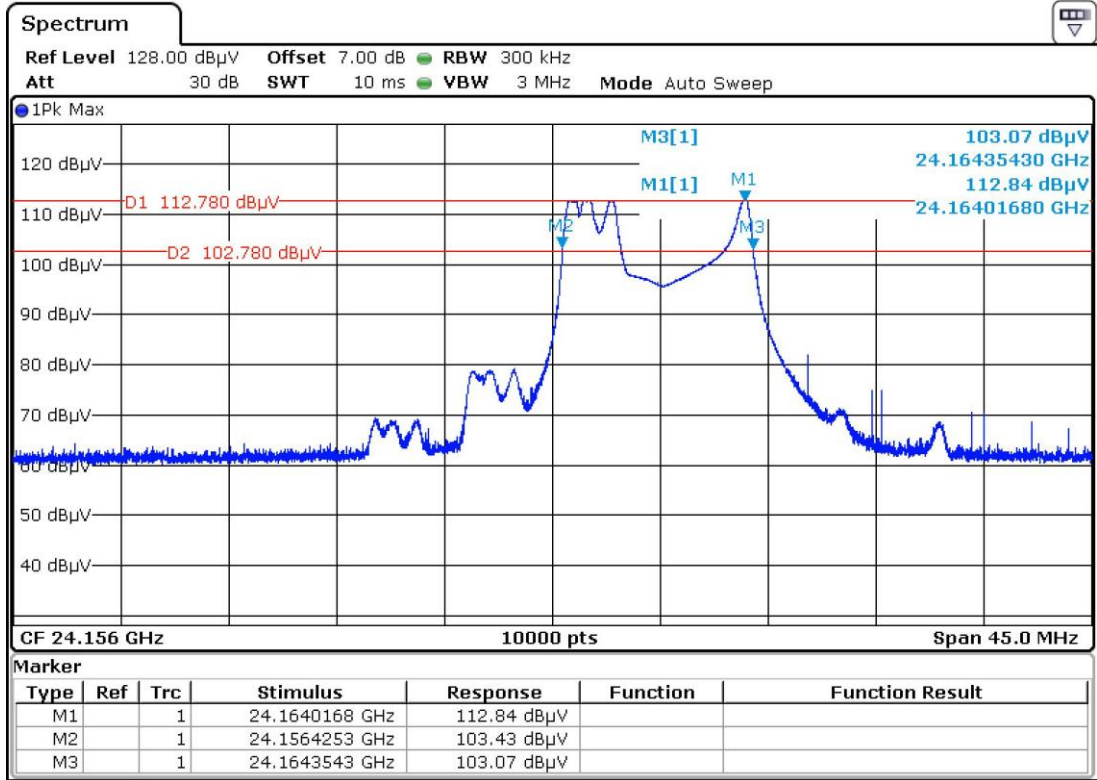

Annex no. 3

Occupied Bandwidth Plot

UMRR-0F0002-1D0907-050B00, UMRR-0F0003-1D0907-050B00

10 dB bandwidth (lowest channel)

10 dB bandwidth (middle channel)

10 dB bandwidth (highest channel)

20 dB bandwidth (lowest channel)

20 dB bandwidth (middle channel)

20 dB bandwidth (highest channel)

99 % bandwidth (lowest channel)

99 % bandwidth (middle channel)

99 % bandwidth (highest channel)