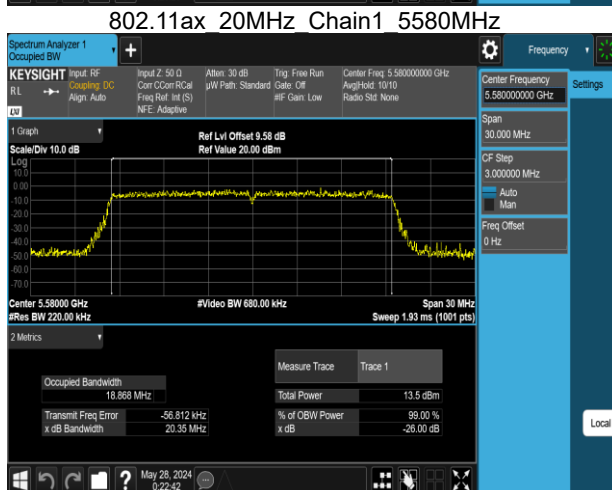

Report No.: TMWK2405001684KR

Report No.: TMWK2405001684KR

Report No.: TMWK2405001684KR

Report No.: TMWK2405001684KR

802.11ax 40MHz Chain0 5270MHz

802.11ax 40MHz Chain0 5550MHz

802.11ax 40MHz Chain0 5310MHz

802.11ax 40MHz Chain0 5670MHz

802.11ax 40MHz Chain0 5510MHz

802.11ax 40MHz Chain0 5710MHz

Report No.: TMWK2405001684KR

Report No.: TMWK2405001684KR

Report No.: TMWK2405001684KR

802.11ax 80MHz Chain1 5610MHz

802.11ax 80MHz Chain1 5690MHz