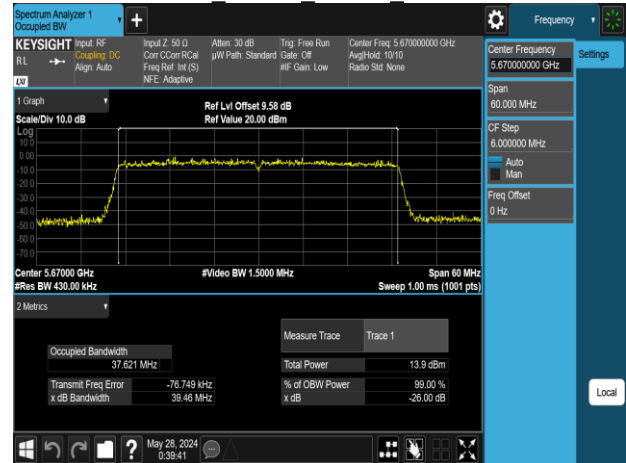

Report No.: TMWK2405001684KR

Report No.: TMWK2405001684KR

Report No.: TMWK2405001684KR

Report No.: TMWK2405001684KR

802.11ax 40MHz Chain0 5270MHz

802.11ax 40MHz Chain0 5550MHz

802.11ax 40MHz Chain0 5310MHz

802.11ax 40MHz Chain0 5670MHz

802.11ax 40MHz Chain0 5510MHz

802.11ax 40MHz Chain0 5710MHz

Report No.: TMWK2405001684KR

Report No.: TMWK2405001684KR

Report No.: TMWK2405001684KR

802.11ax 80MHz Chain1 5610MHz

802.11ax 80MHz Chain1 5690MHz