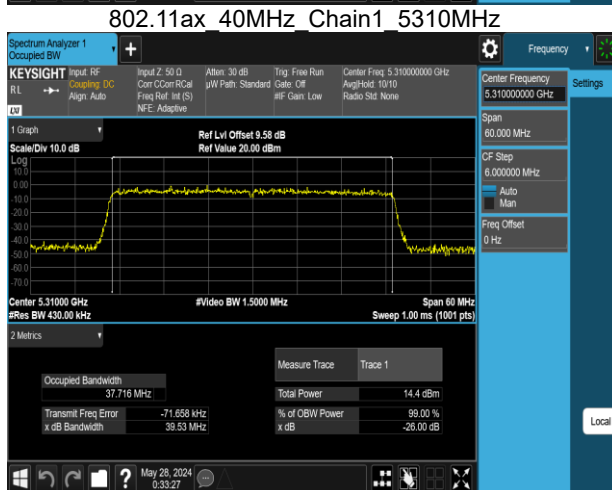

Report No.: TMWK2405001684KR

Report No.: TMWK2405001684KR

Report No.: TMWK2405001684KR

Report No.: TMWK2405001684KR

802.11ax 40MHz Chain0 5270MHz

802.11ax 40MHz Chain0 5550MHz

802.11ax 40MHz Chain0 5310MHz

802.11ax 40MHz Chain0 5670MHz

802.11ax 40MHz Chain0 5510MHz

802.11ax 40MHz Chain0 5710MHz

Report No.: TMWK2405001684KR

Report No.: TMWK2405001684KR

Report No.: TMWK2405001684KR

802.11ax 80MHz Chain1 5610MHz

802.11ax 80MHz Chain1 5690MHz