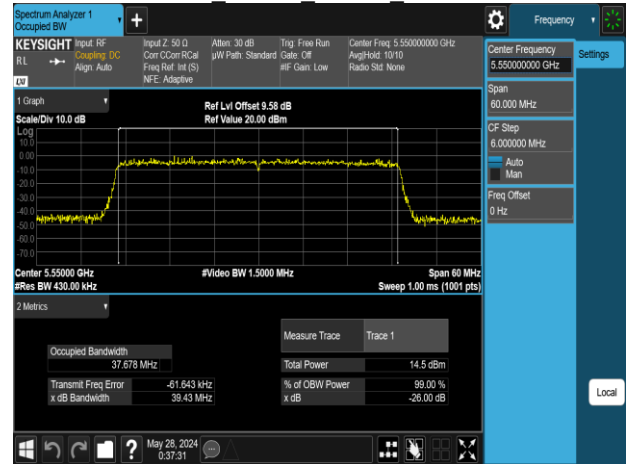

Report No.: TMWK2405001684KR

Report No.: TMWK2405001684KR

Report No.: TMWK2405001684KR

Report No.: TMWK2405001684KR

802.11ax 40MHz Chain0 5270MHz

802.11ax 40MHz Chain0 5550MHz

802.11ax 40MHz Chain0 5310MHz

802.11ax 40MHz Chain0 5670MHz

802.11ax 40MHz Chain0 5510MHz

802.11ax 40MHz Chain0 5710MHz

Report No.: TMWK2405001684KR

Report No.: TMWK2405001684KR

Report No.: TMWK2405001684KR

802.11ax 80MHz Chain1 5610MHz

802.11ax 80MHz Chain1 5690MHz