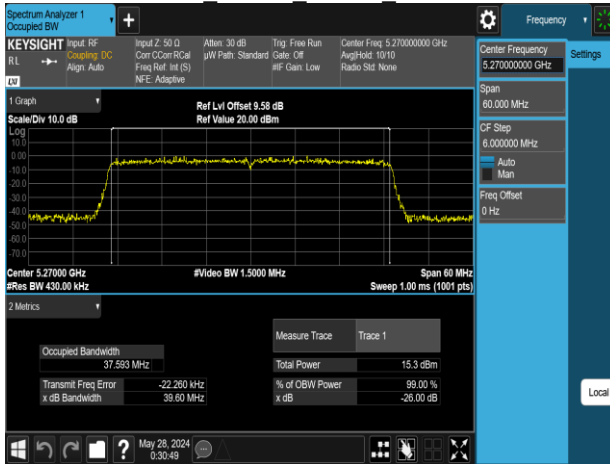

Report No.: TMWK2405001684KR

Report No.: TMWK2405001684KR

Report No.: TMWK2405001684KR

Report No.: TMWK2405001684KR

802.11ax 40MHz Chain0 5270MHz

802.11ax 40MHz Chain0 5550MHz

802.11ax 40MHz Chain0 5310MHz

802.11ax 40MHz Chain0 5670MHz

802.11ax 40MHz Chain0 5510MHz

802.11ax 40MHz Chain0 5710MHz

Report No.: TMWK2405001684KR

Report No.: TMWK2405001684KR

Report No.: TMWK2405001684KR

802.11ax 80MHz Chain1 5610MHz

802.11ax 80MHz Chain1 5690MHz