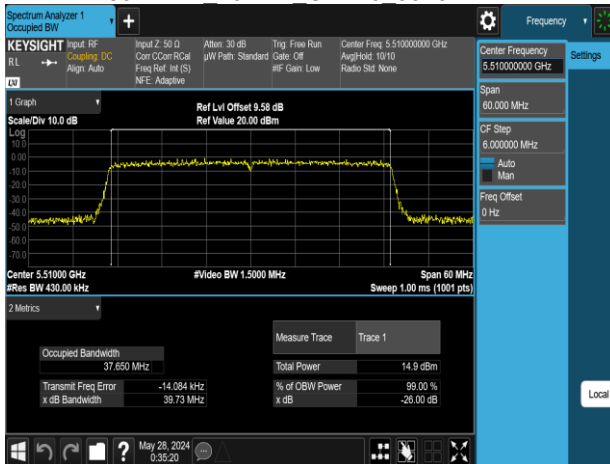

Report No.: TMWK2405001684KR

Report No.: TMWK2405001684KR

Report No.: TMWK2405001684KR

Report No.: TMWK2405001684KR

802.11ax 40MHz Chain0 5270MHz

802.11ax 40MHz Chain0 5550MHz

802.11ax 40MHz Chain0 5310MHz

802.11ax 40MHz Chain0 5670MHz

802.11ax 40MHz Chain0 5510MHz

802.11ax 40MHz Chain0 5710MHz

Report No.: TMWK2405001684KR

Report No.: TMWK2405001684KR

Report No.: TMWK2405001684KR

802.11ax 80MHz Chain1 5610MHz

802.11ax 80MHz Chain1 5690MHz