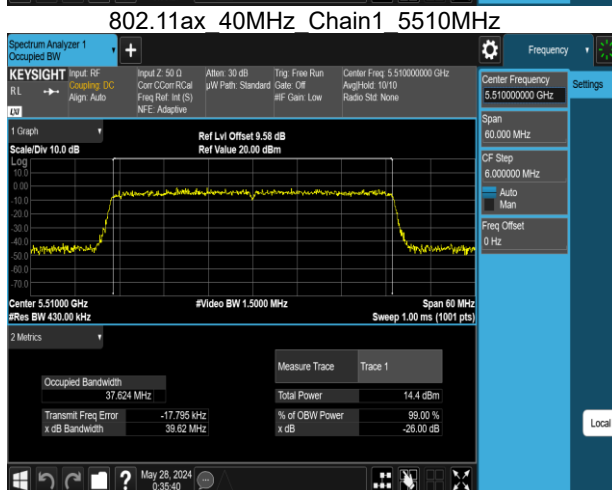

Report No.: TMWK2405001684KR

Report No.: TMWK2405001684KR

Report No.: TMWK2405001684KR

Report No.: TMWK2405001684KR

802.11ax 40MHz Chain0 5270MHz

802.11ax 40MHz Chain0 5550MHz

802.11ax 40MHz Chain0 5310MHz

802.11ax 40MHz Chain0 5670MHz

802.11ax 40MHz Chain0 5510MHz

802.11ax 40MHz Chain0 5710MHz

Report No.: TMWK2405001684KR

Report No.: TMWK2405001684KR

Report No.: TMWK2405001684KR

802.11ax 80MHz Chain1 5610MHz

802.11ax 80MHz Chain1 5690MHz