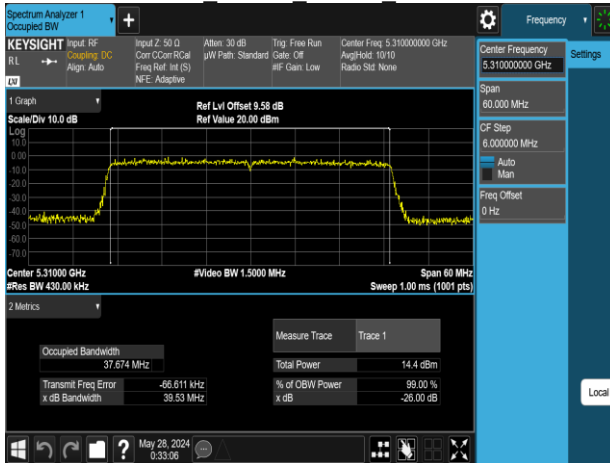

Report No.: TMWK2405001684KR

Report No.: TMWK2405001684KR

Report No.: TMWK2405001684KR

Report No.: TMWK2405001684KR

802.11ax 40MHz Chain0 5270MHz

802.11ax 40MHz Chain0 5550MHz

802.11ax 40MHz Chain0 5310MHz

802.11ax 40MHz Chain0 5670MHz

802.11ax 40MHz Chain0 5510MHz

802.11ax 40MHz Chain0 5710MHz

Report No.: TMWK2405001684KR

Report No.: TMWK2405001684KR

Report No.: TMWK2405001684KR

802.11ax 80MHz Chain1 5610MHz

802.11ax 80MHz Chain1 5690MHz