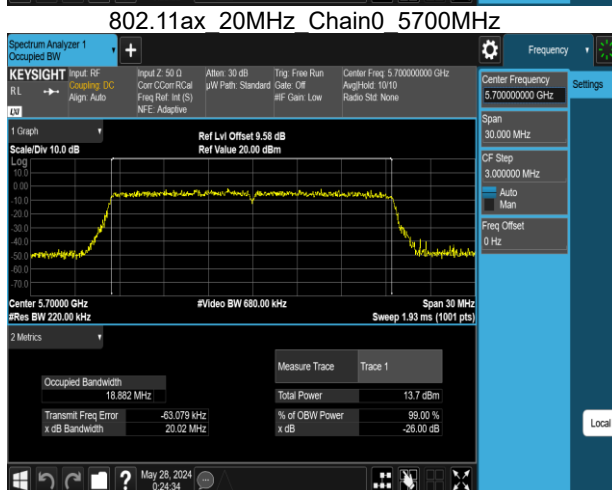

Report No.: TMWK2405001684KR

Report No.: TMWK2405001684KR

Report No.: TMWK2405001684KR

Report No.: TMWK2405001684KR

802.11ax 40MHz Chain0 5270MHz

802.11ax 40MHz Chain0 5550MHz

802.11ax 40MHz Chain0 5310MHz

802.11ax 40MHz Chain0 5670MHz

802.11ax 40MHz Chain0 5510MHz

802.11ax 40MHz Chain0 5710MHz

Report No.: TMWK2405001684KR

Report No.: TMWK2405001684KR

Report No.: TMWK2405001684KR

802.11ax 80MHz Chain1 5610MHz

802.11ax 80MHz Chain1 5690MHz