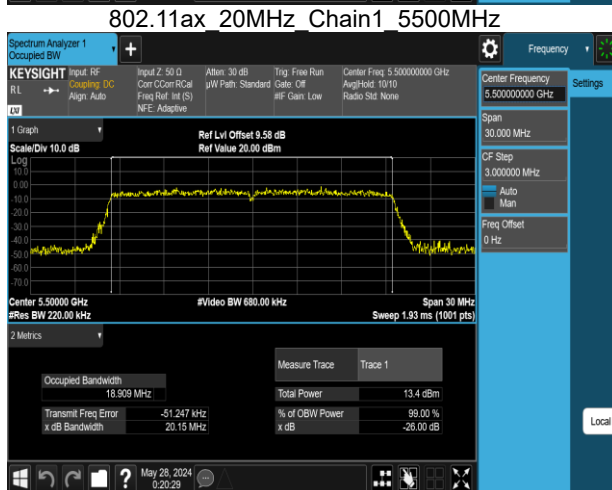

Report No.: TMWK2405001684KR

Report No.: TMWK2405001684KR

Report No.: TMWK2405001684KR

Report No.: TMWK2405001684KR

802.11ax 40MHz Chain0 5270MHz

802.11ax 40MHz Chain0 5550MHz

802.11ax 40MHz Chain0 5310MHz

802.11ax 40MHz Chain0 5670MHz

802.11ax 40MHz Chain0 5510MHz

802.11ax 40MHz Chain0 5710MHz

Report No.: TMWK2405001684KR

Report No.: TMWK2405001684KR

Report No.: TMWK2405001684KR

802.11ax 80MHz Chain1 5610MHz

802.11ax 80MHz Chain1 5690MHz