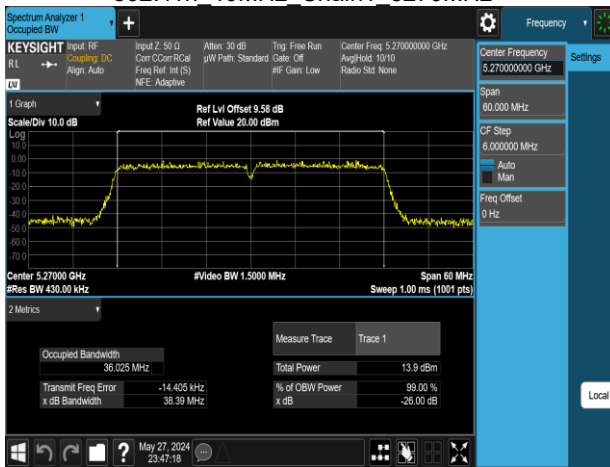

Report No.: TMWK2405001684KR

802.11n 40MHz Chain1 5270MHz