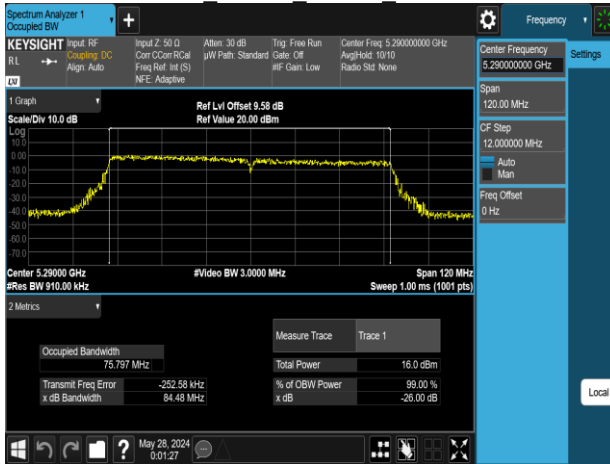

Report No.: TMWK2405001684KR

802.11ac 80MHz Chain0 5290MHz