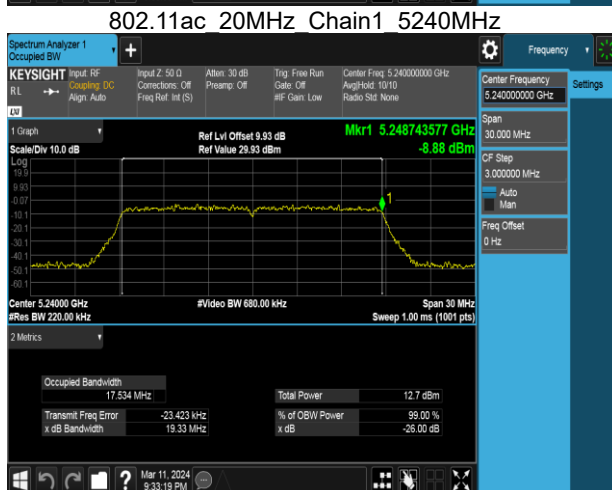

802.11ac 40MHz Chain0 5190MHz

Report No.: TMWK2405001684KR