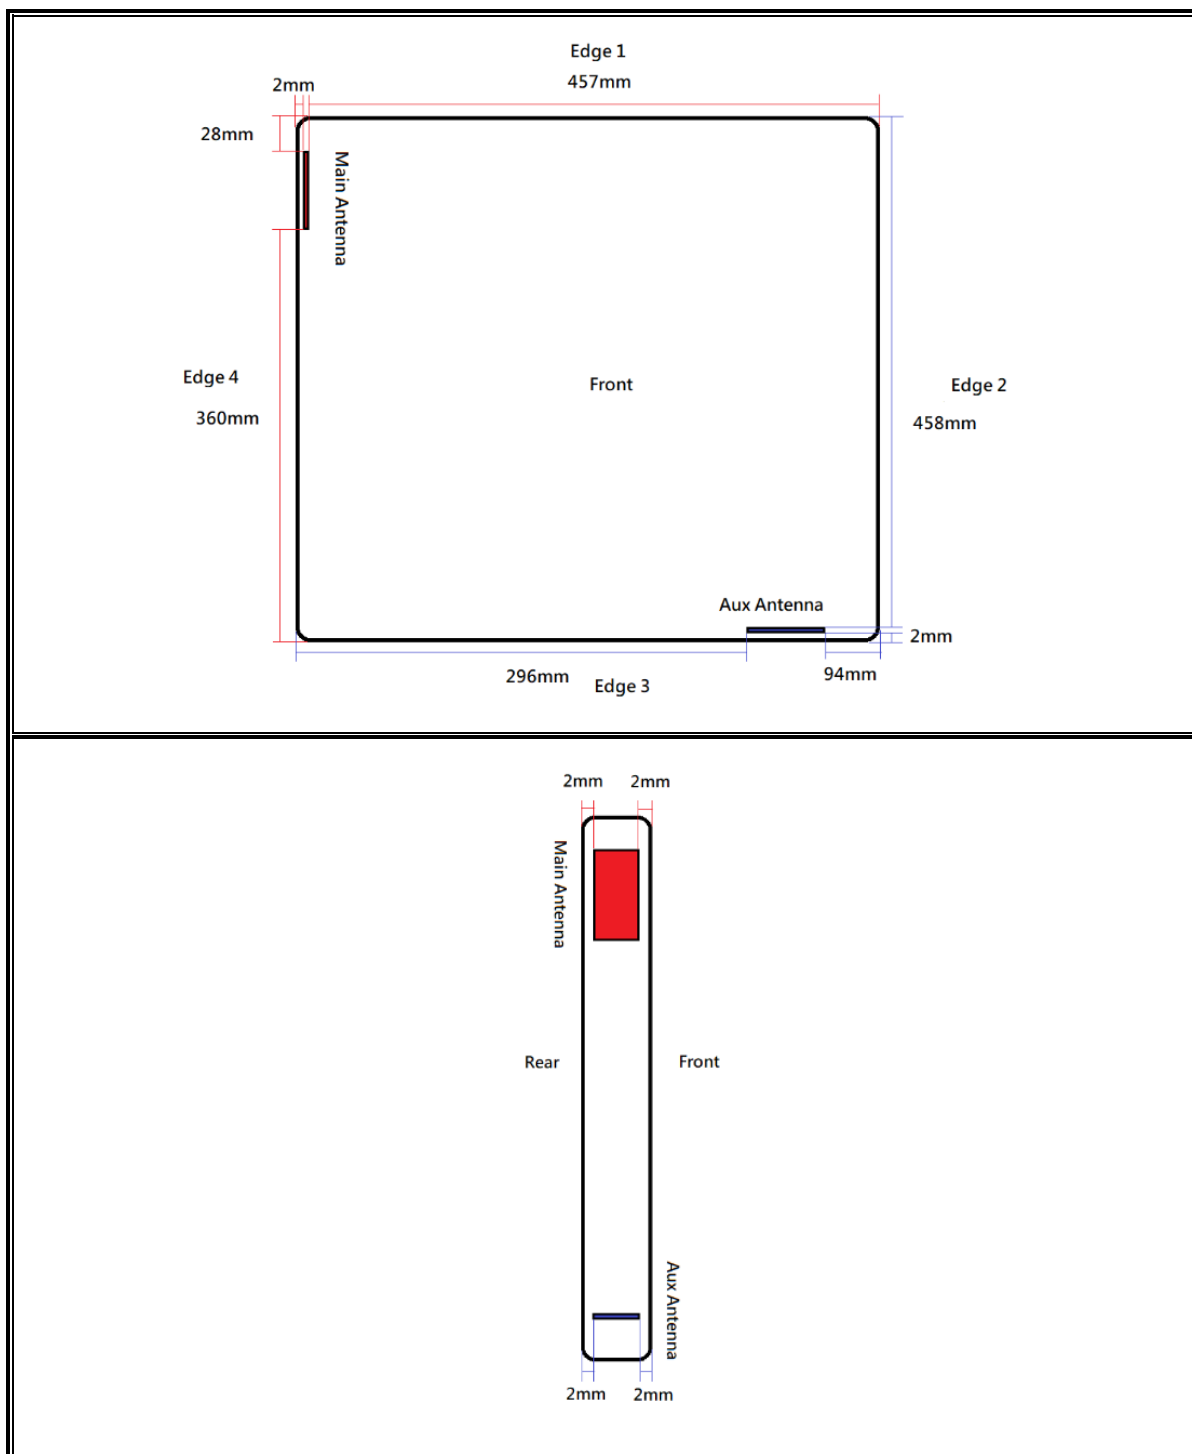

ANTENNA LOCATION

SETUP PHOTOS

Rear_0mm_Main

Rear_0mm_Aux

Front_0mm_Main

Front_0mm_Aux

Edge 4_0mm_Main

Edge 3_0mm_Aux

EUT

Front View

Rear View