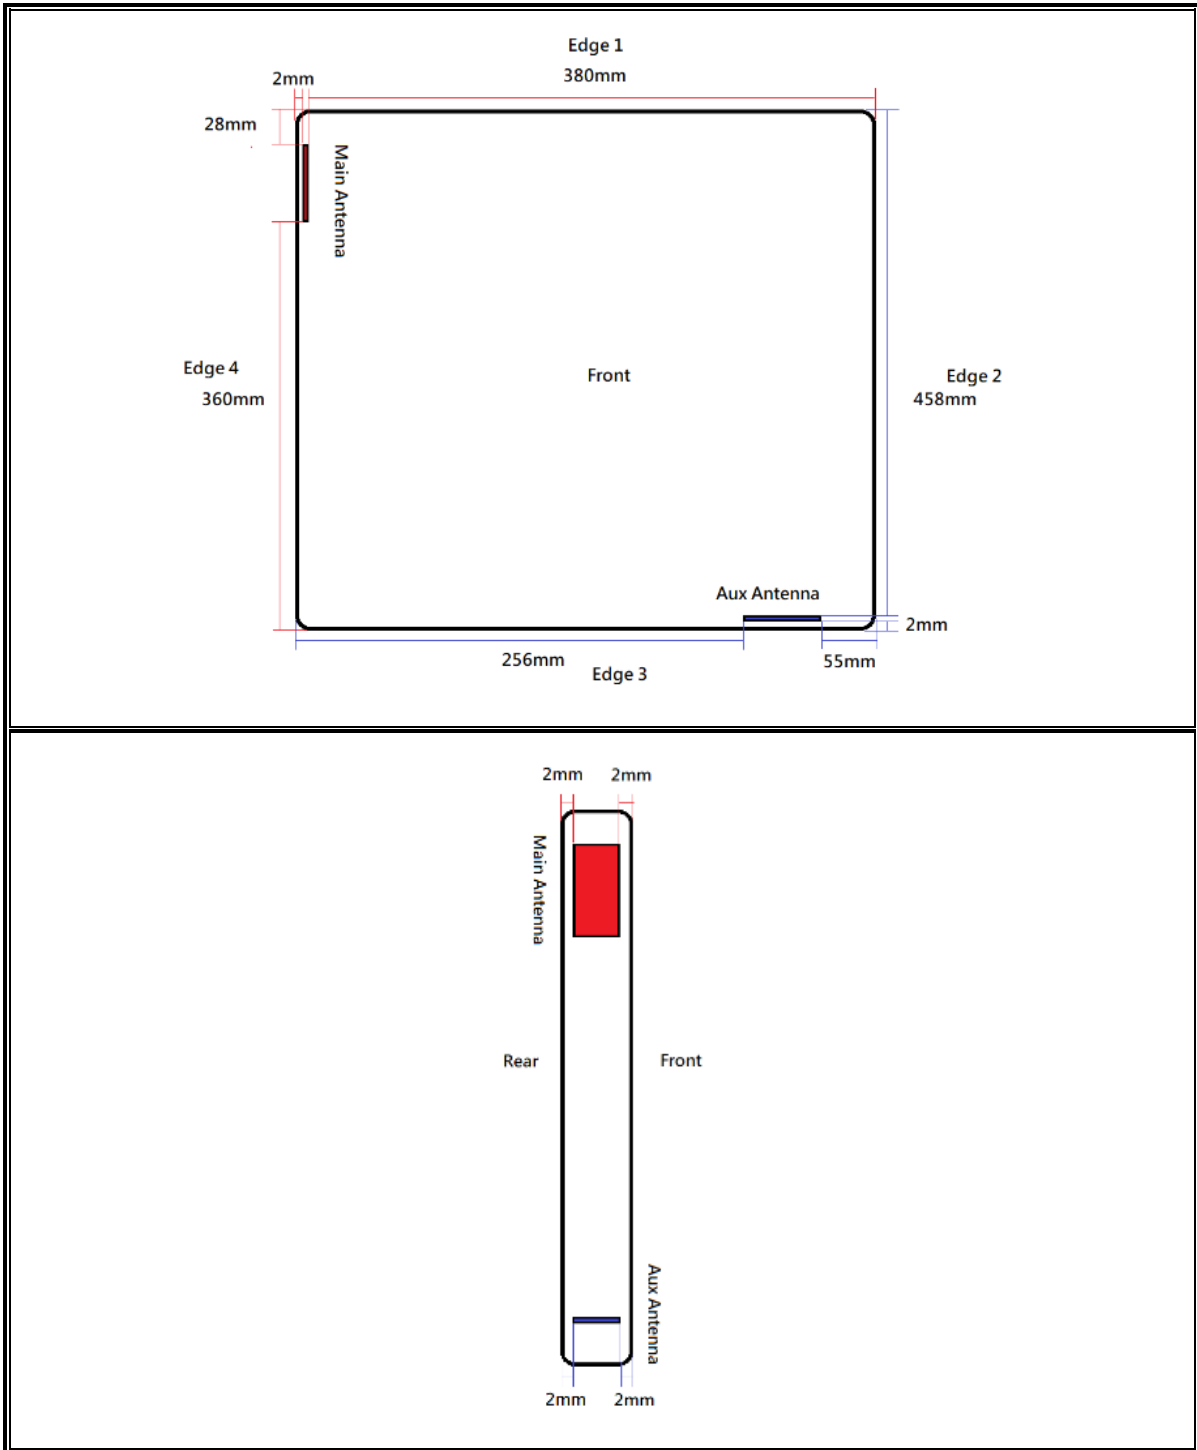

ANTENNA LOCATION

SETUP PHOTOS

Front_0mm_Main

Front_0mm_Aux

EUT

Front View

Rear View