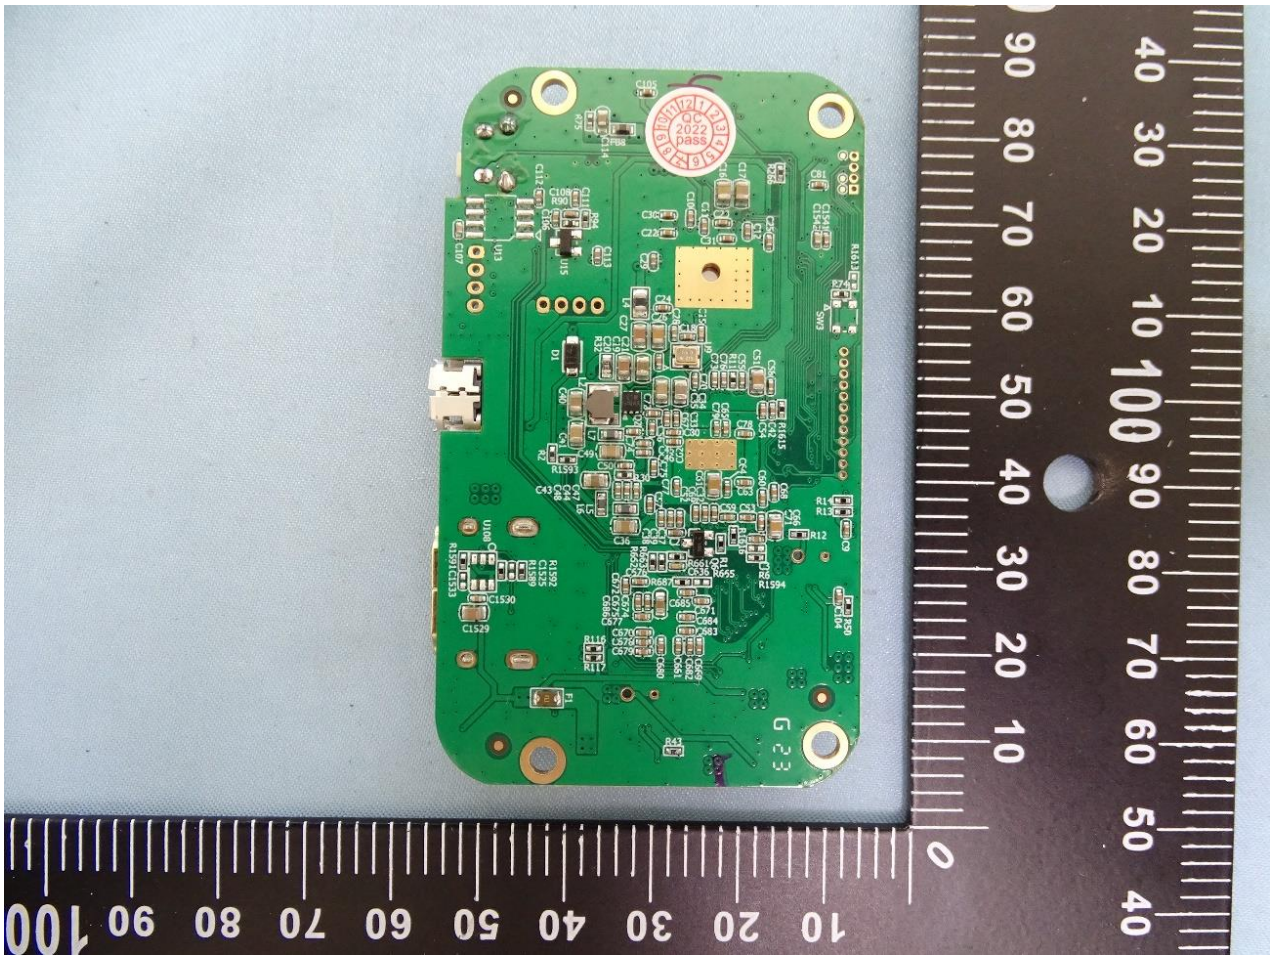

### 3. Internal Photograph of EUT

Brand Name: FUJIFILM Corporation / Model Name: HDV-W561-1 RX

60GHz Antenna

————THE END————