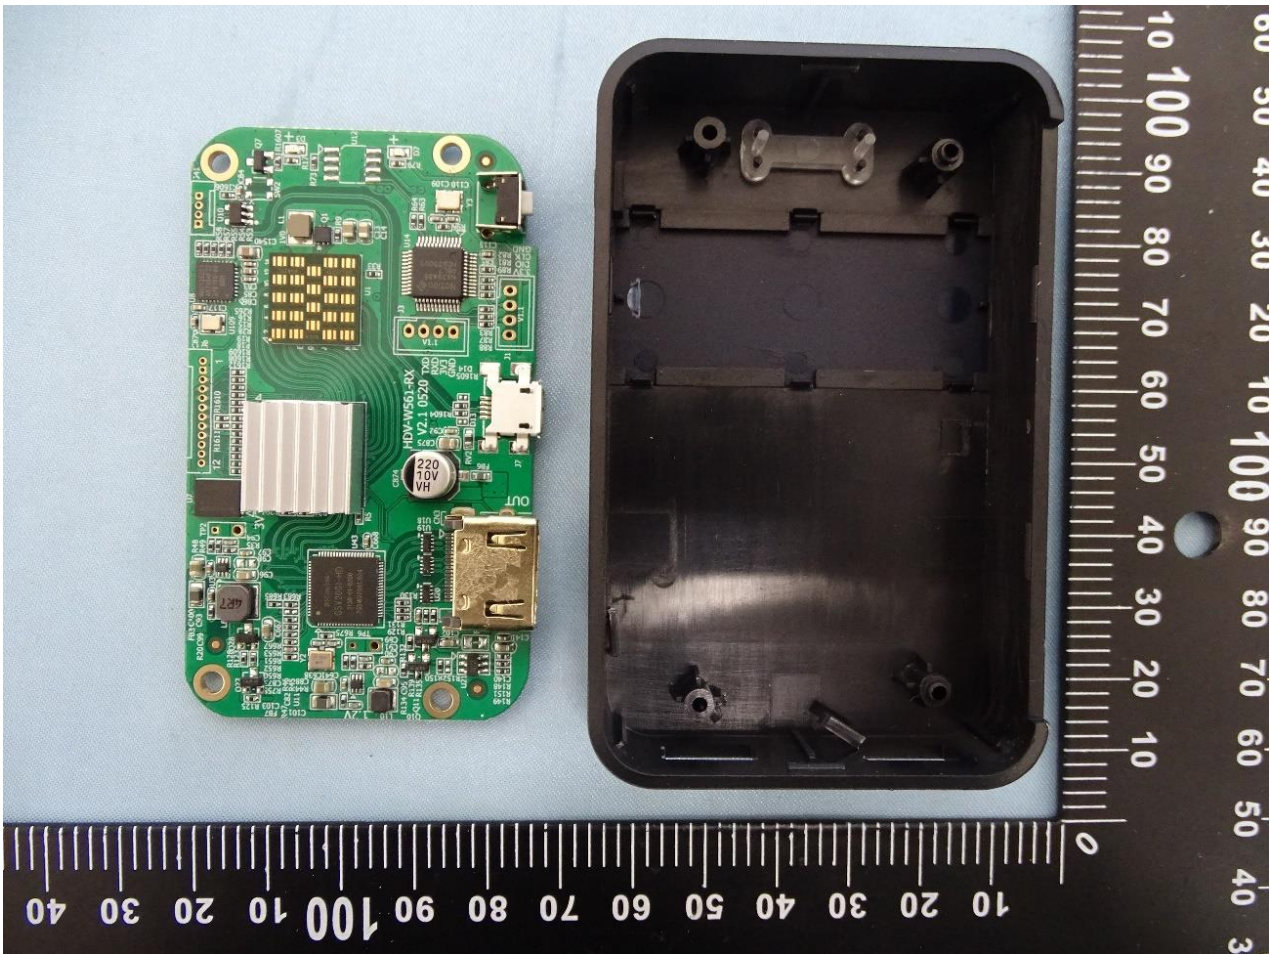

### 3. Internal Photograph of EUT

Brand Name: FUJIFILM Corporation / Model Name: HDV-W561-1 RX

60GHz Antenna

————THE END————