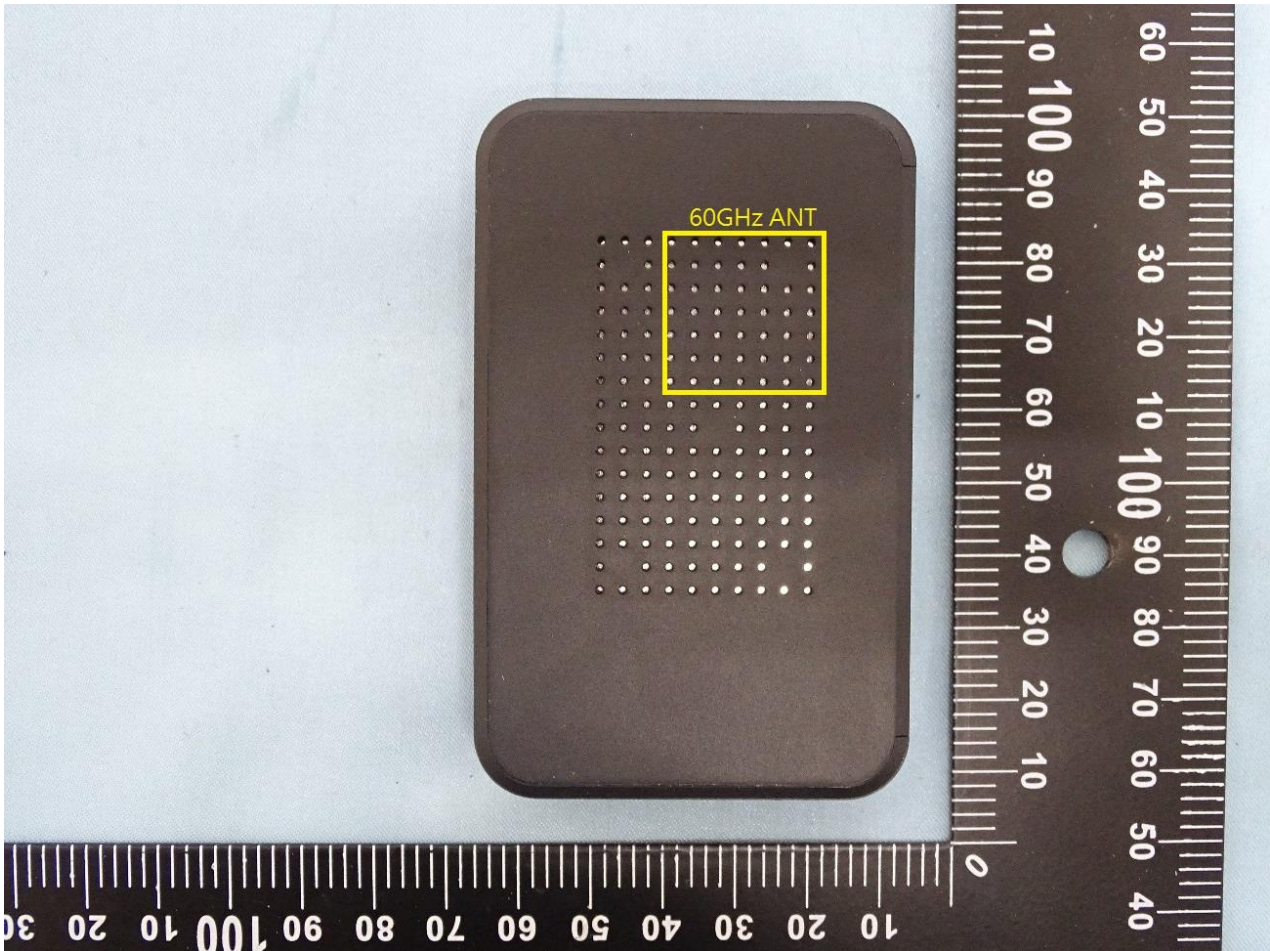

### 3. Internal Photograph of EUT

Brand Name: FUJIFILM Corporation / Model Name: HDV-W561-1 RX

60GHz Antenna

————THE END————