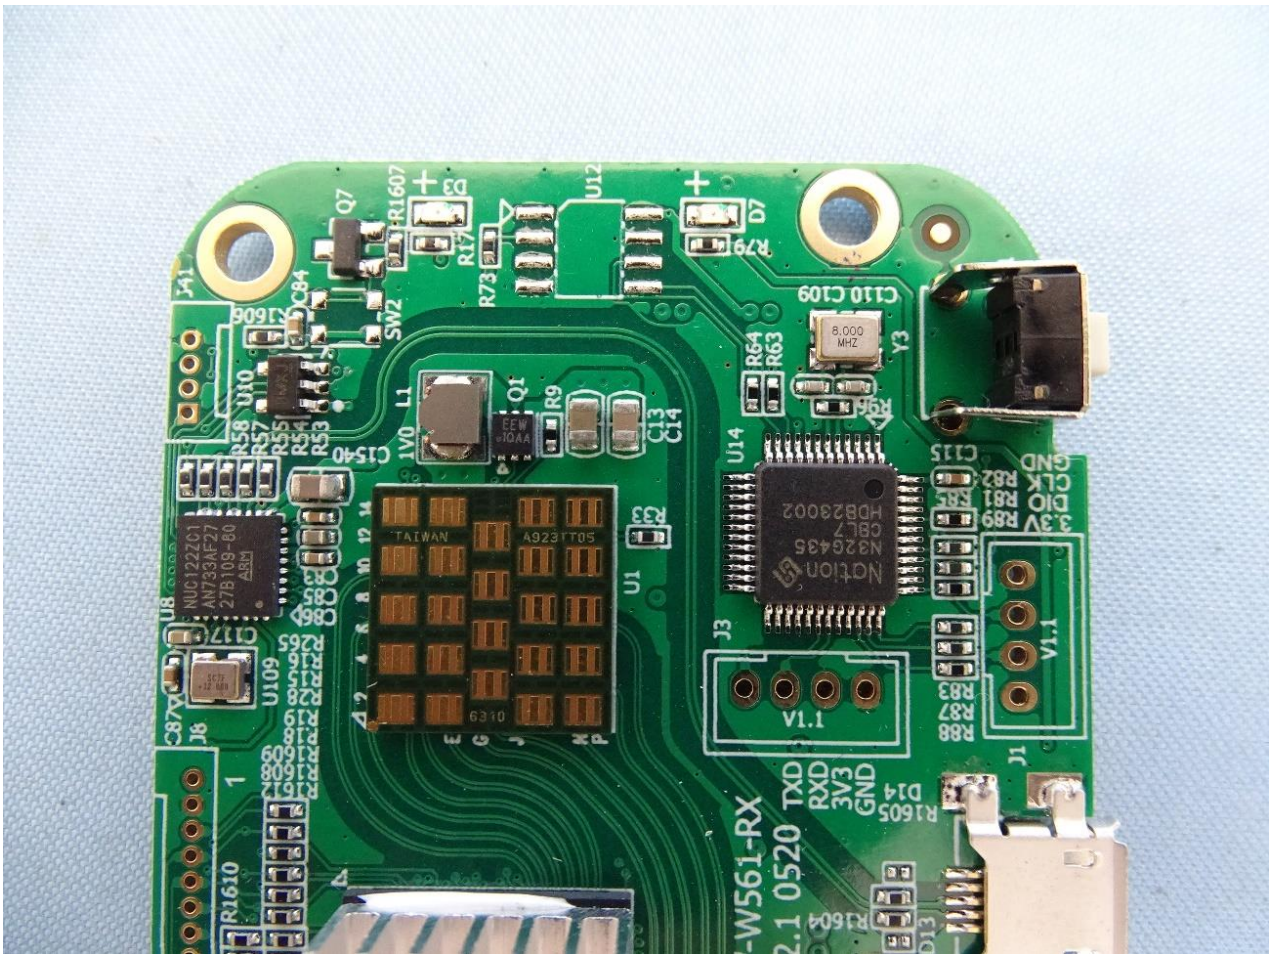

### 3. Internal Photograph of EUT

Brand Name: FUJIFILM Corporation / Model Name: HDV-W561-1 RX

60GHz Antenna

————THE END————