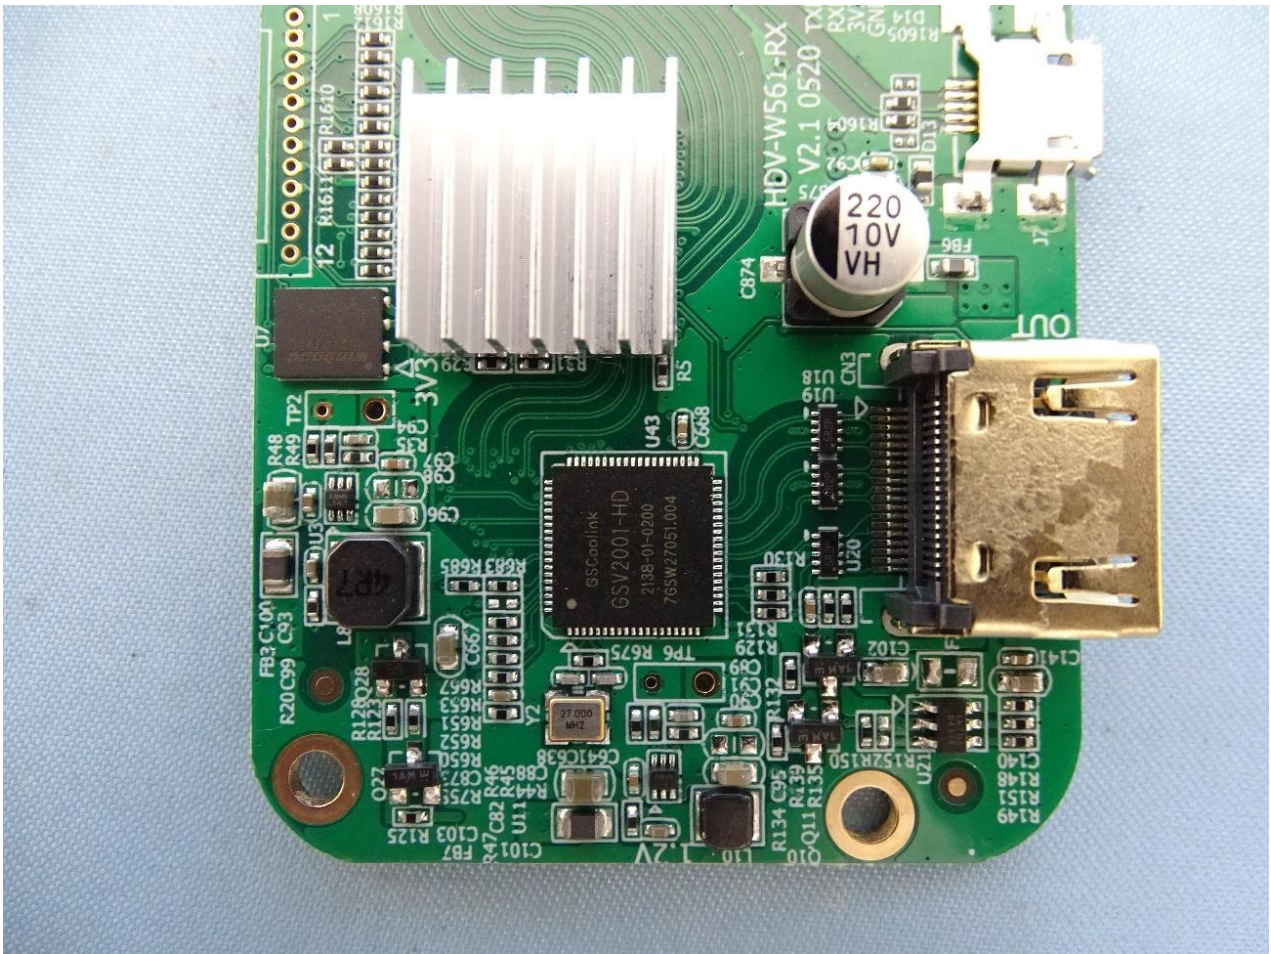

### 3. Internal Photograph of EUT

Brand Name: FUJIFILM Corporation / Model Name: HDV-W561-1 RX

60GHz Antenna

————THE END————