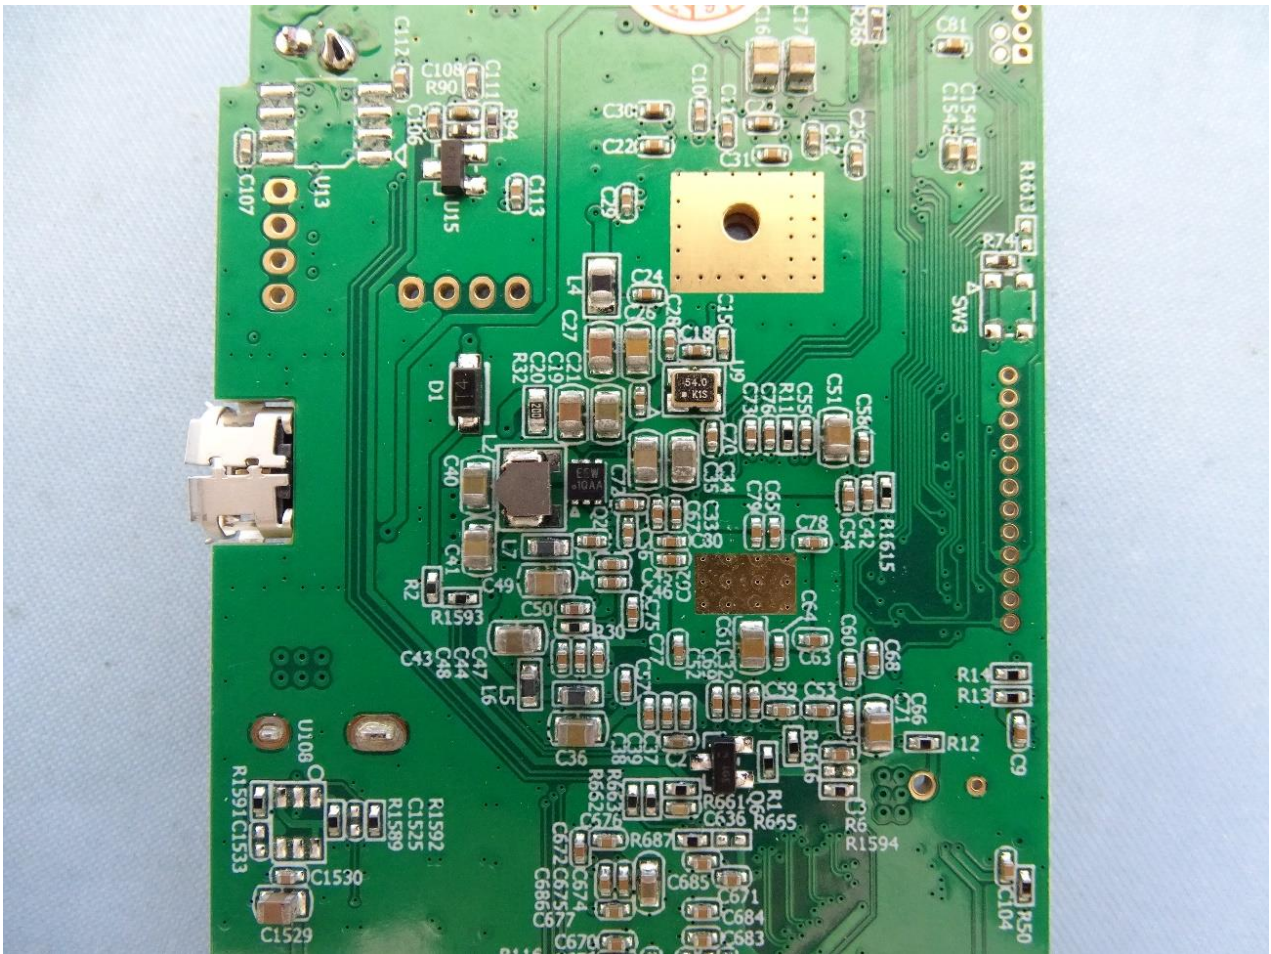

### 3. Internal Photograph of EUT

Brand Name: FUJIFILM Corporation / Model Name: HDV-W561-1 RX

60GHz Antenna

————THE END————