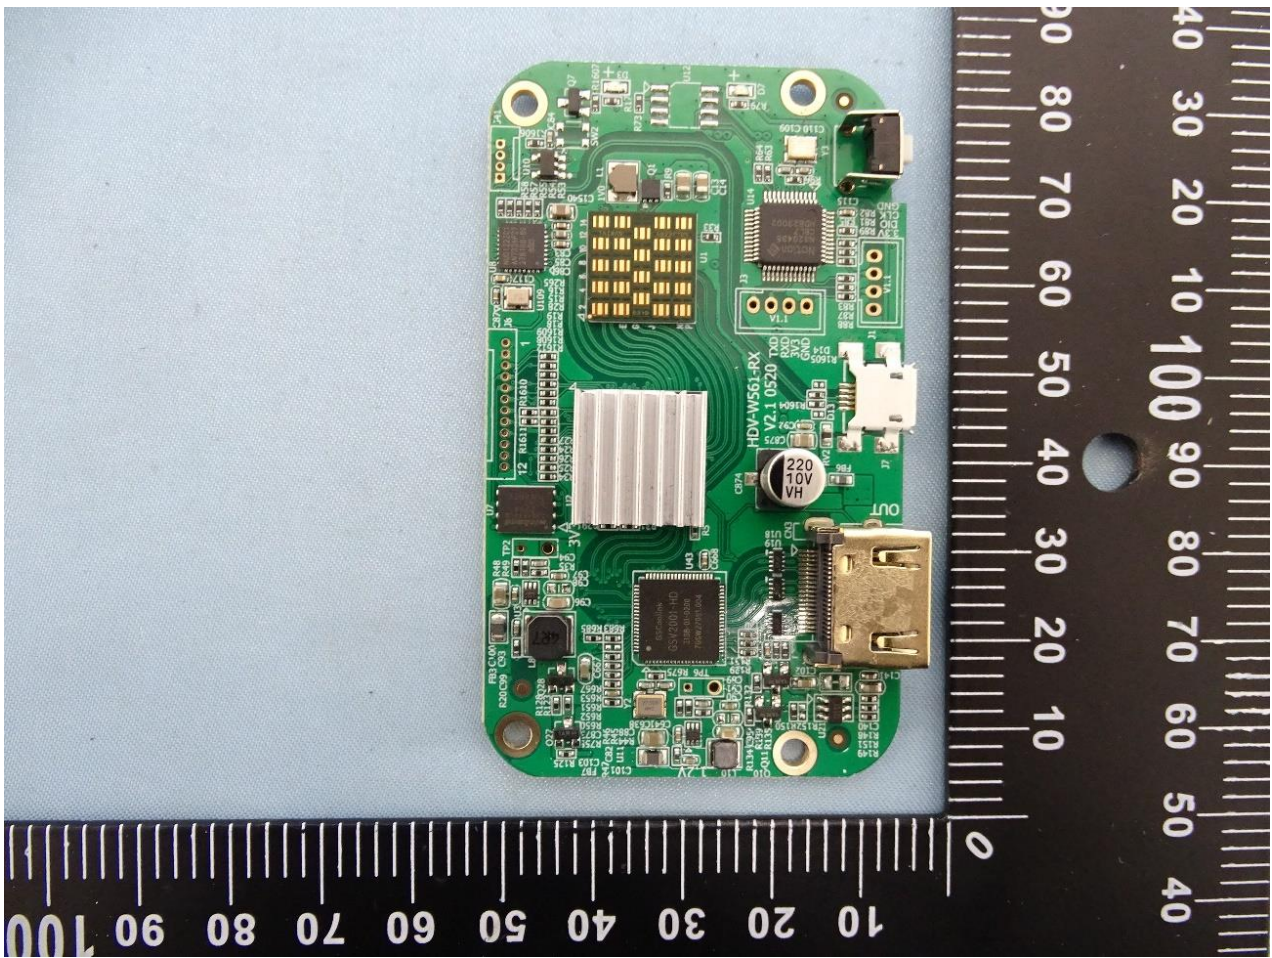

### 3. Internal Photograph of EUT

Brand Name: FUJIFILM Corporation / Model Name: HDV-W561-1 RX

60GHz Antenna

————THE END————