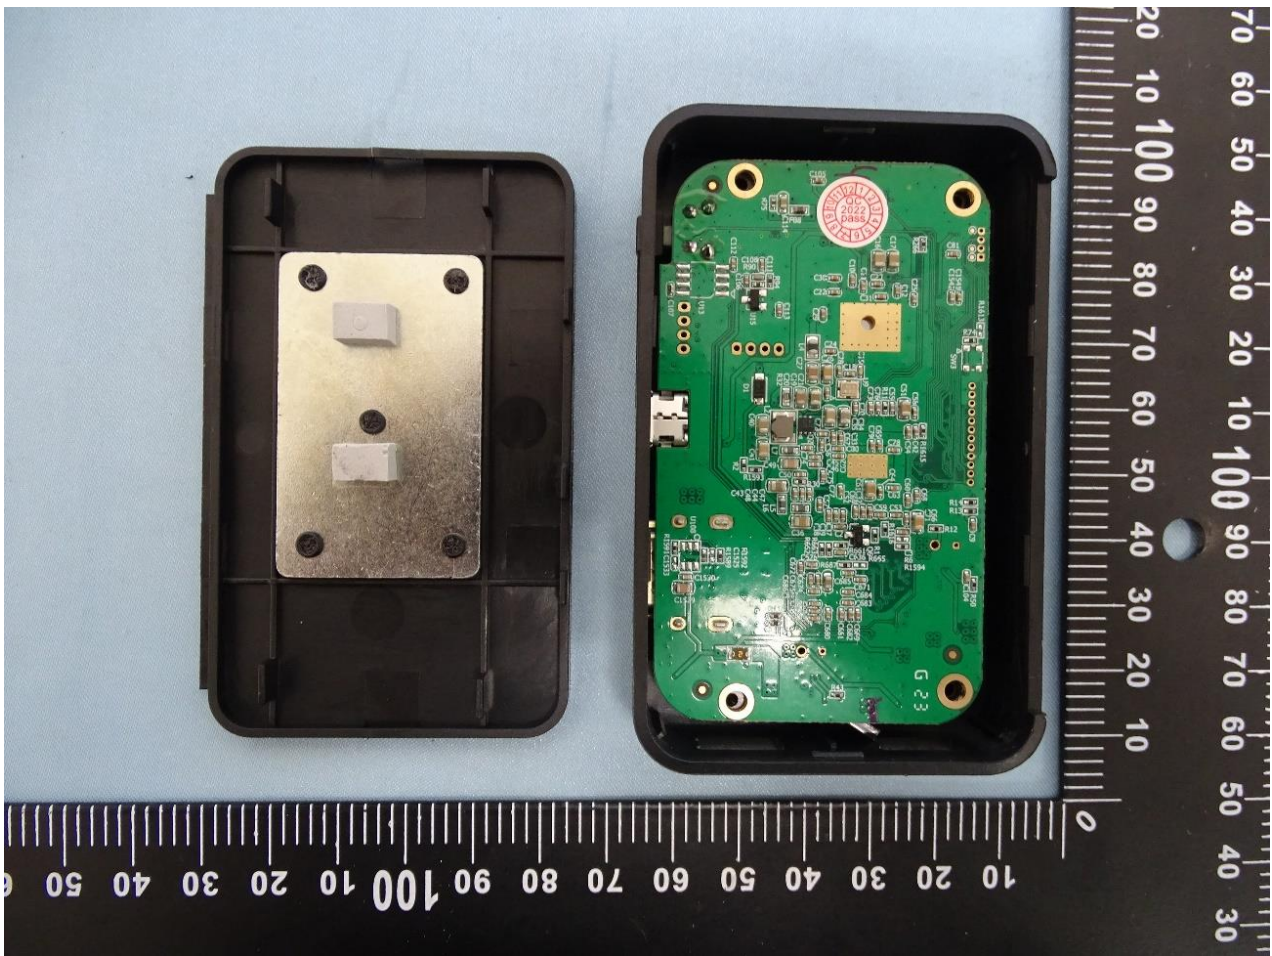

### 3. Internal Photograph of EUT

Brand Name: FUJIFILM Corporation / Model Name: HDV-W561-1 RX

60GHz Antenna

————THE END————