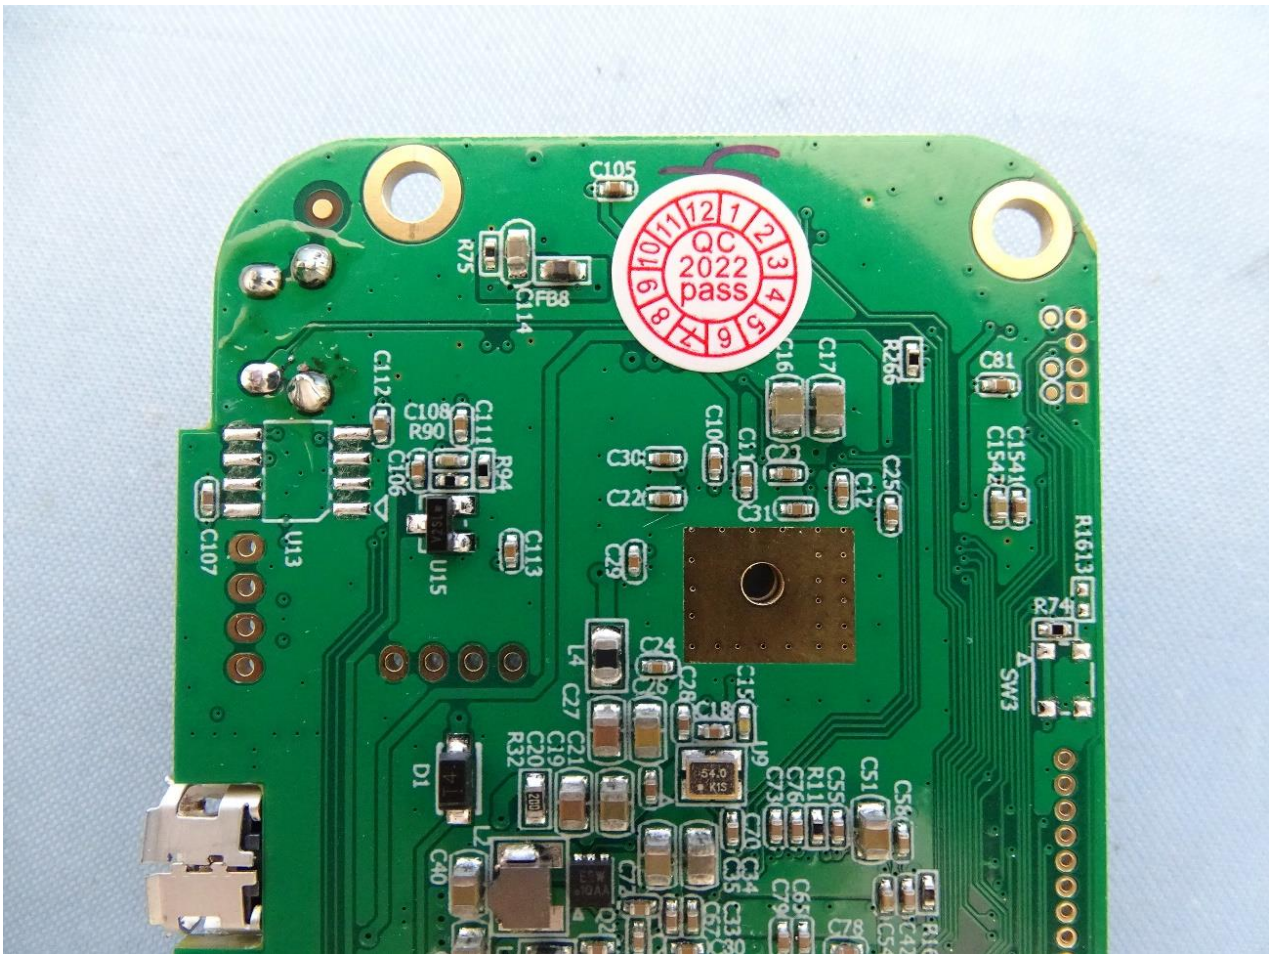

### 3. Internal Photograph of EUT

Brand Name: FUJIFILM Corporation / Model Name: HDV-W561-1 RX

60GHz Antenna

————THE END————