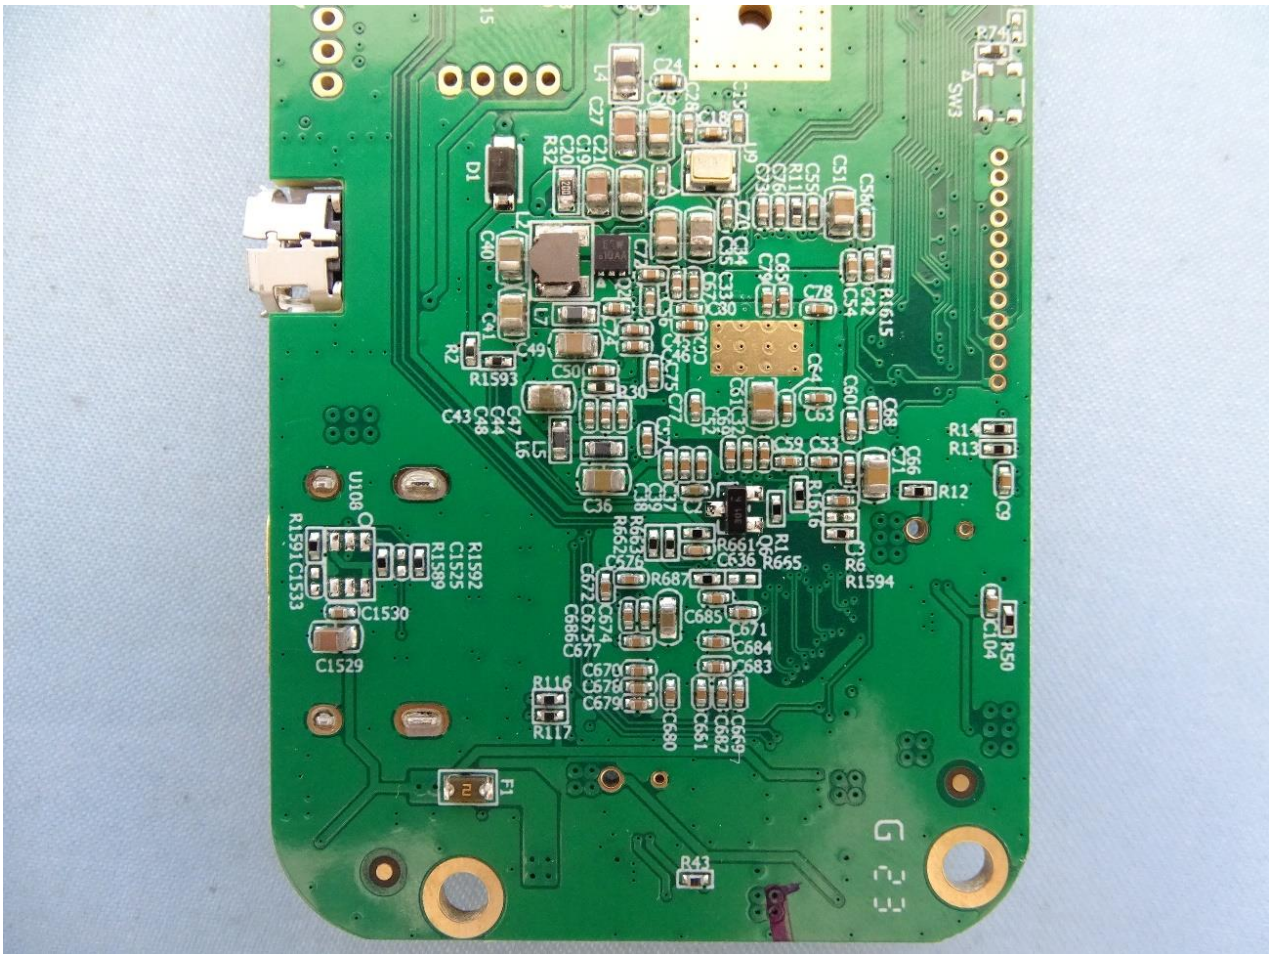

### 3. Internal Photograph of EUT

Brand Name: FUJIFILM Corporation / Model Name: HDV-W561-1 RX

60GHz Antenna

————THE END————