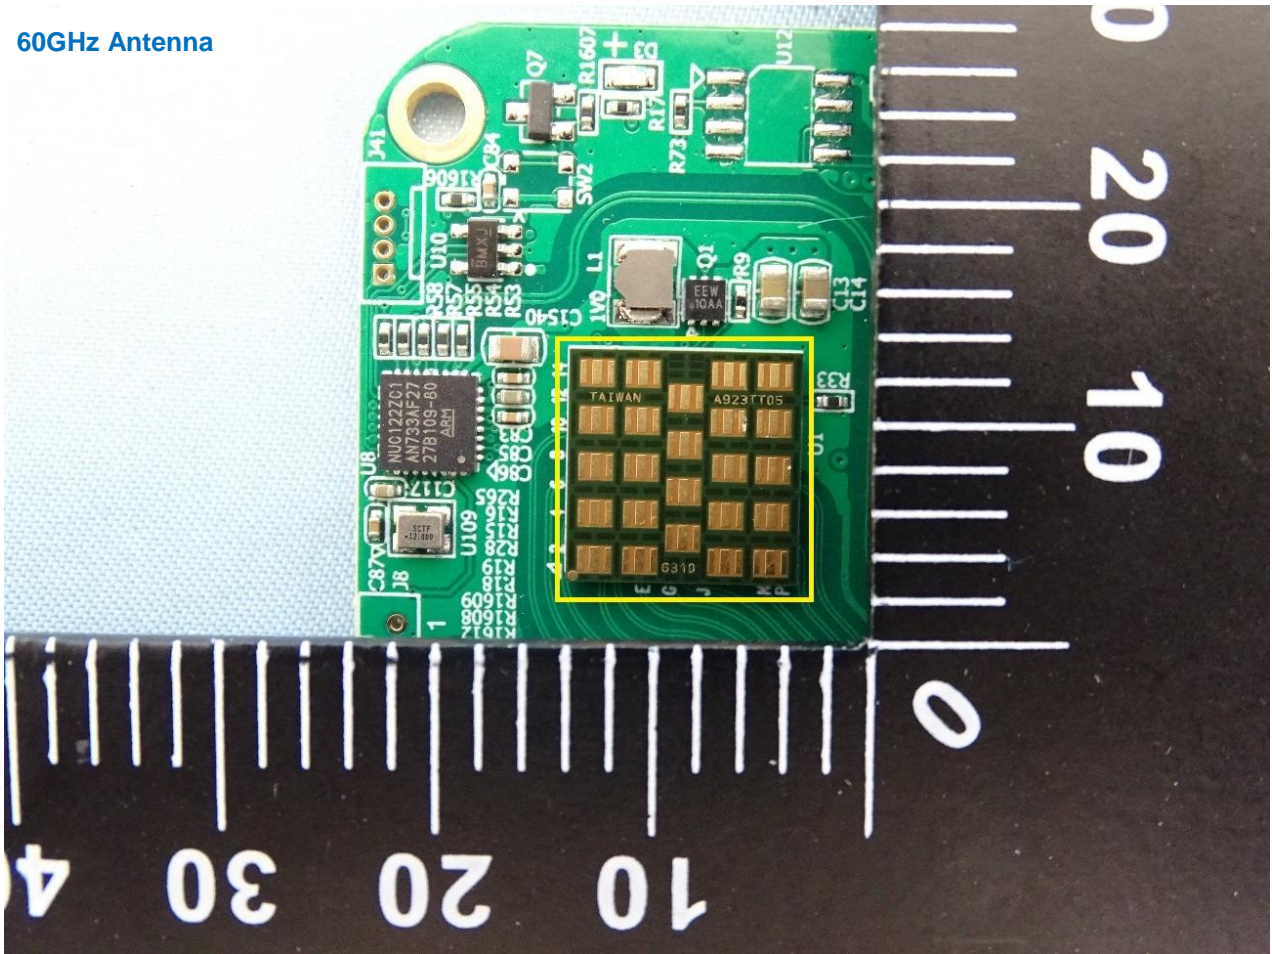

### 3. Internal Photograph of EUT

Brand Name: FUJIFILM Corporation / Model Name: HDV-W561-1 RX

60GHz Antenna

————THE END————