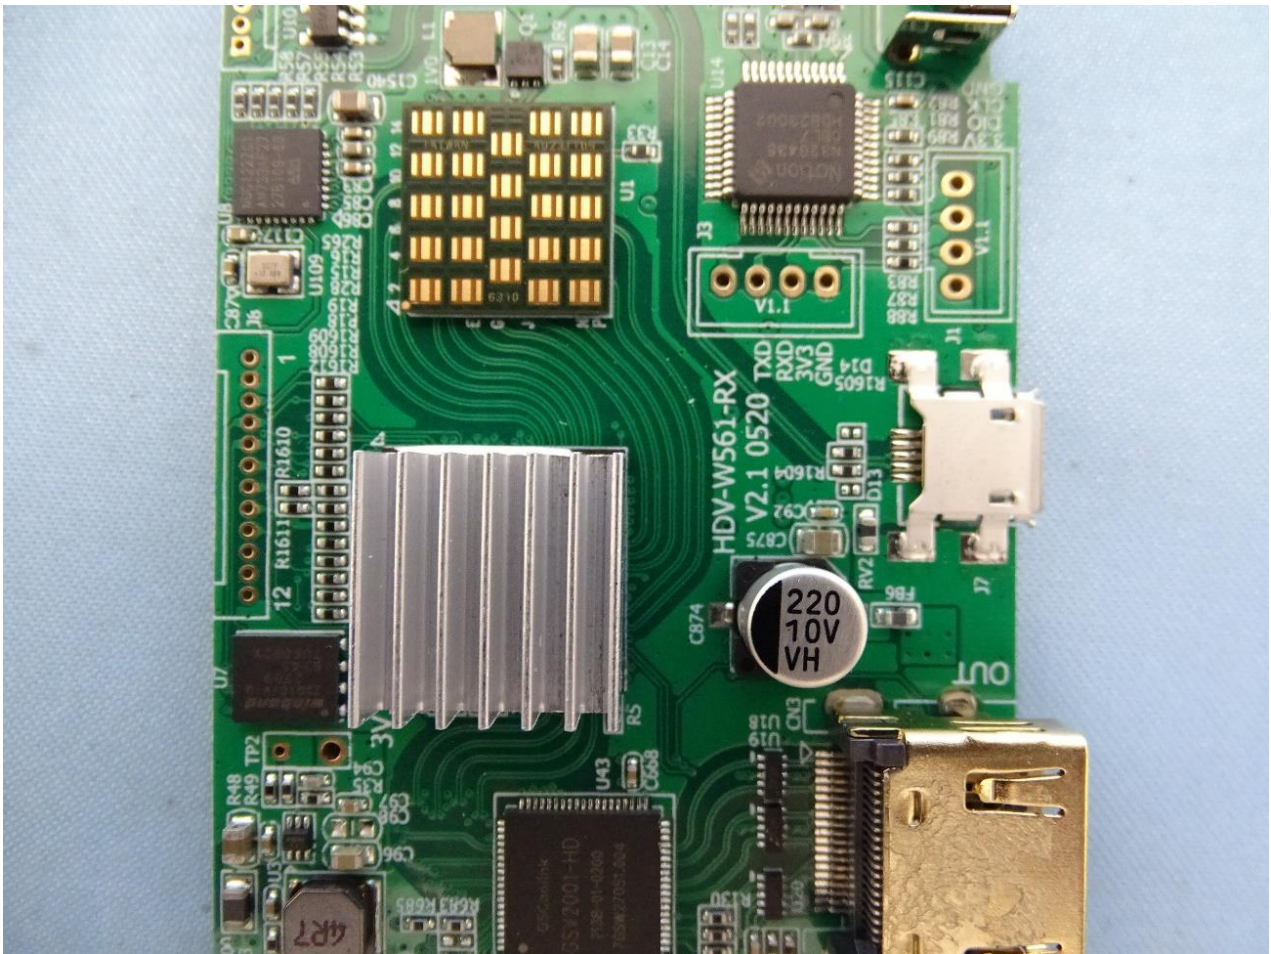

### 3. Internal Photograph of EUT

Brand Name: FUJIFILM Corporation / Model Name: HDV-W561-1 RX

60GHz Antenna

————THE END————