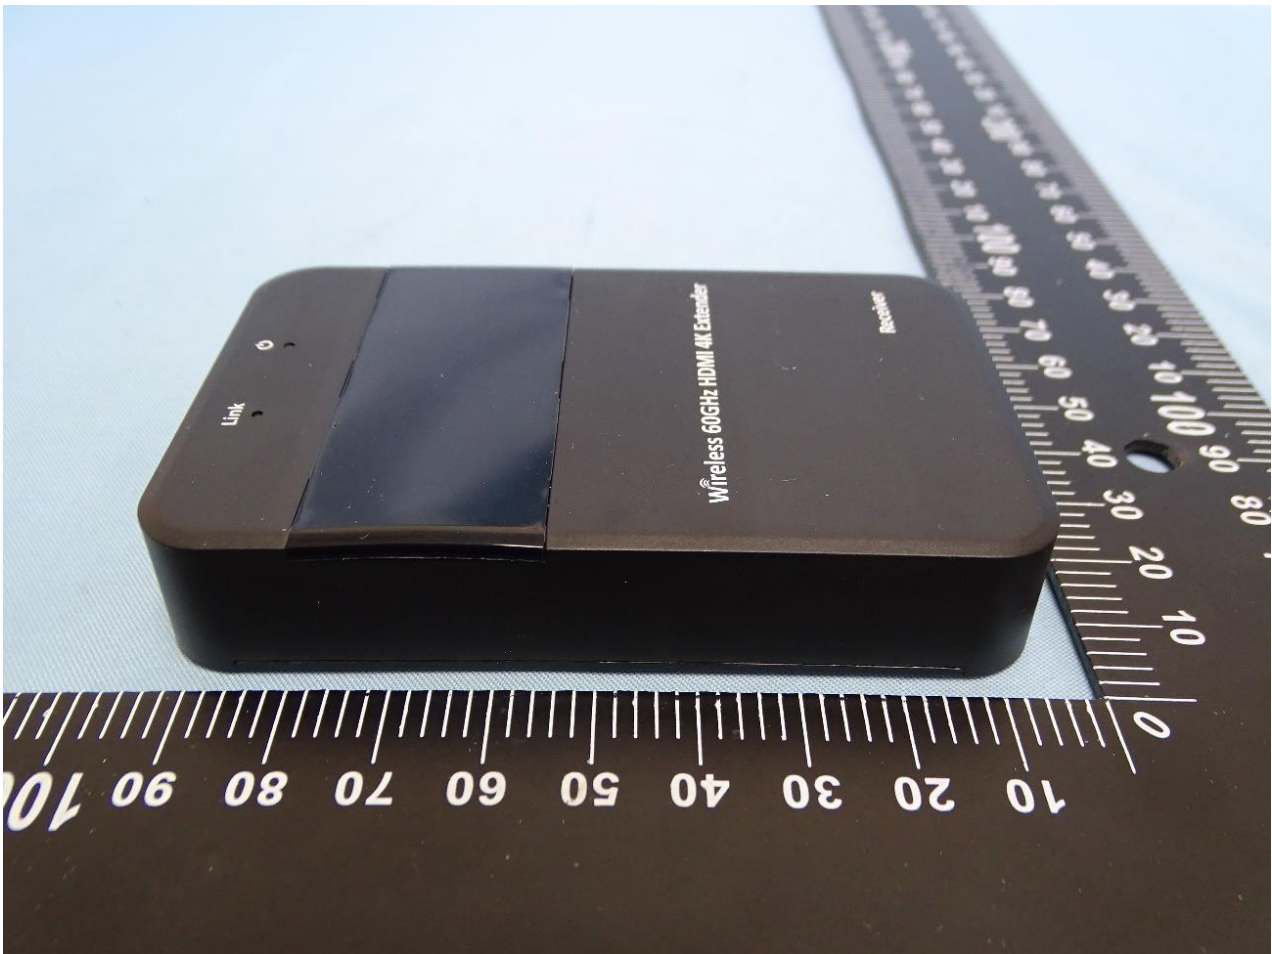

1. External Photograph of EUT

Brand Name: FUJIFILM Corporation / Model Name: HDV-W561-1 RX

2. Photograph of Accessory

Brand Name: FUJIFILM Corporation / Model Name: HDV-W561-1 RX

Specification of Accessory		
AC Adapter	Brand Name	SHENZHEN KEYU POWER SUPPLY TECHNOLOGY CO., LTD.
	Model Name	KA12C-0501000US
USB Cable	Brand Name	NA
	Model Name	NA
	Signal Line	1m, shielded, without core
Base	Brand Name	NA
	Model Name	NA

Remark: For accessories equipped with this EUT, please refer to the following photos.

Adapter

Base