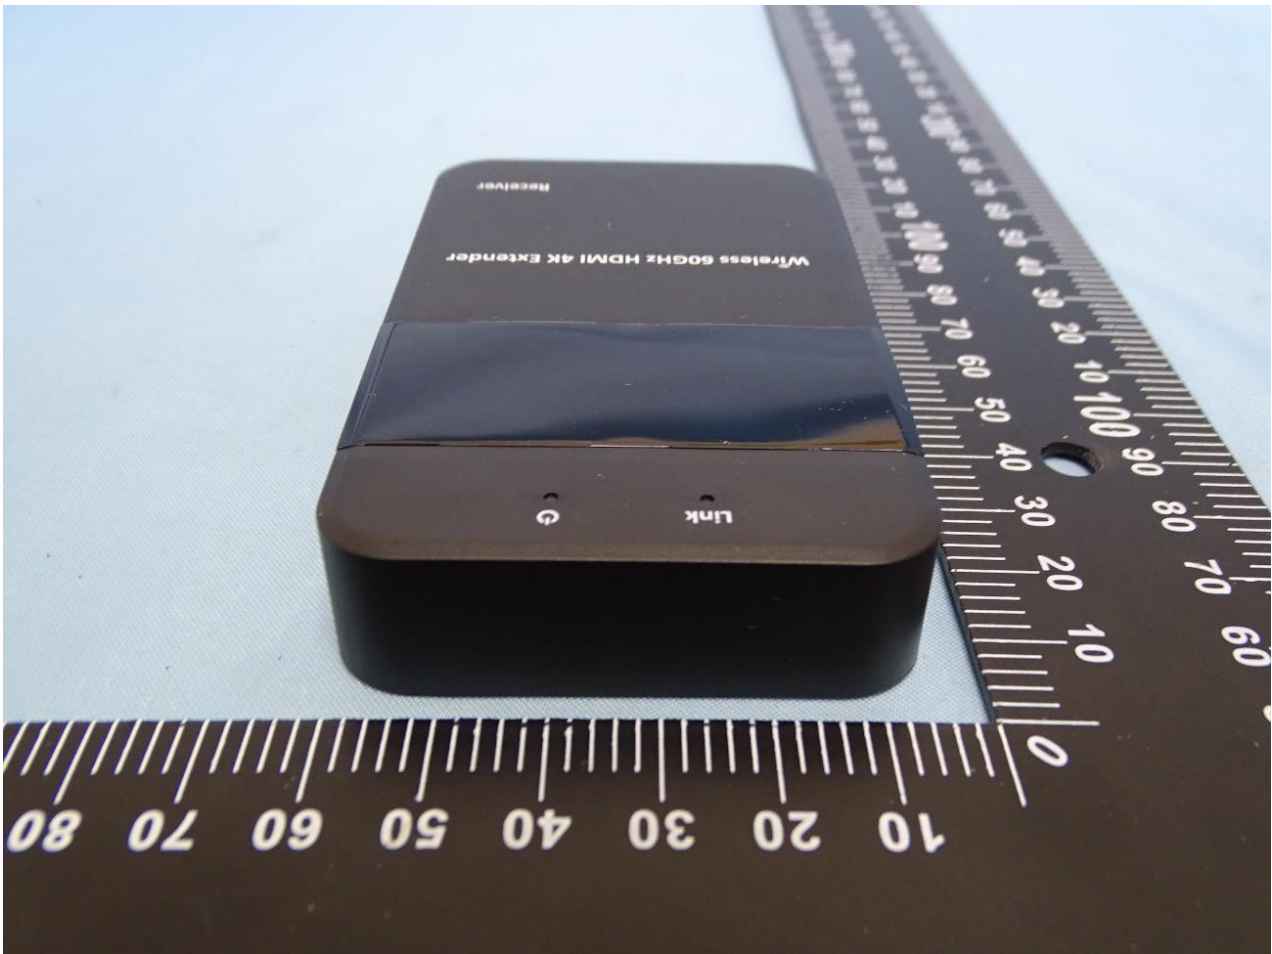

1. External Photograph of EUT

Brand Name: FUJIFILM Corporation / Model Name: HDV-W561-1 RX

2. Photograph of Accessory

Brand Name: FUJIFILM Corporation / Model Name: HDV-W561-1 RX

Specification of Accessory		
AC Adapter	Brand Name	SHENZHEN KEYU POWER SUPPLY TECHNOLOGY CO., LTD.
	Model Name	KA12C-0501000US
USB Cable	Brand Name	NA
	Model Name	NA
	Signal Line	1m, shielded, without core
Base	Brand Name	NA
	Model Name	NA

Remark: For accessories equipped with this EUT, please refer to the following photos.

Adapter

Base