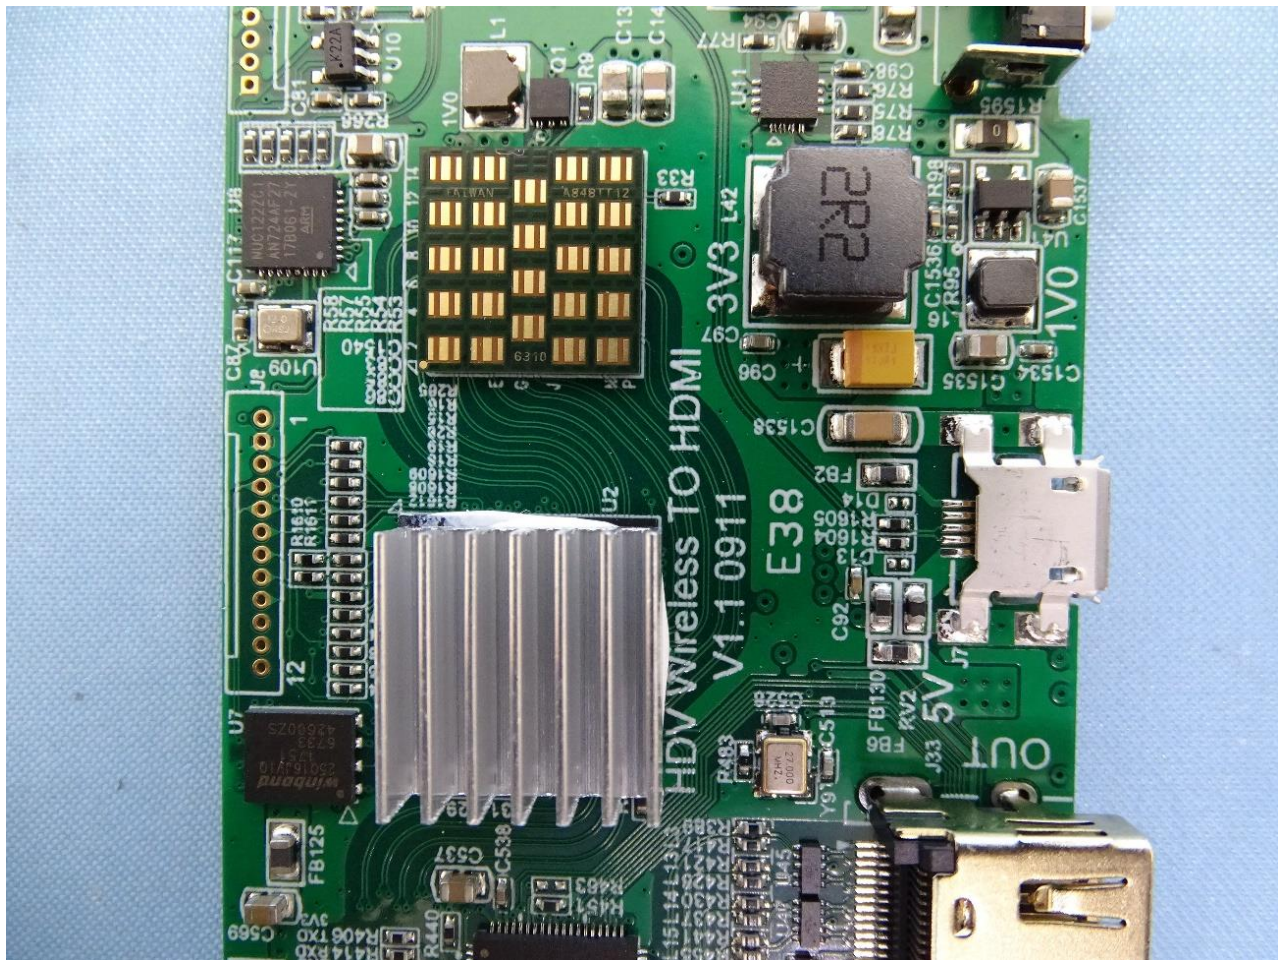

3. Internal Photograph of EUT

Brand Name: FUJIFILM Corporation / Model Name: HDV-W561 RX

WLAN 60GHz Antenna

————THE END————