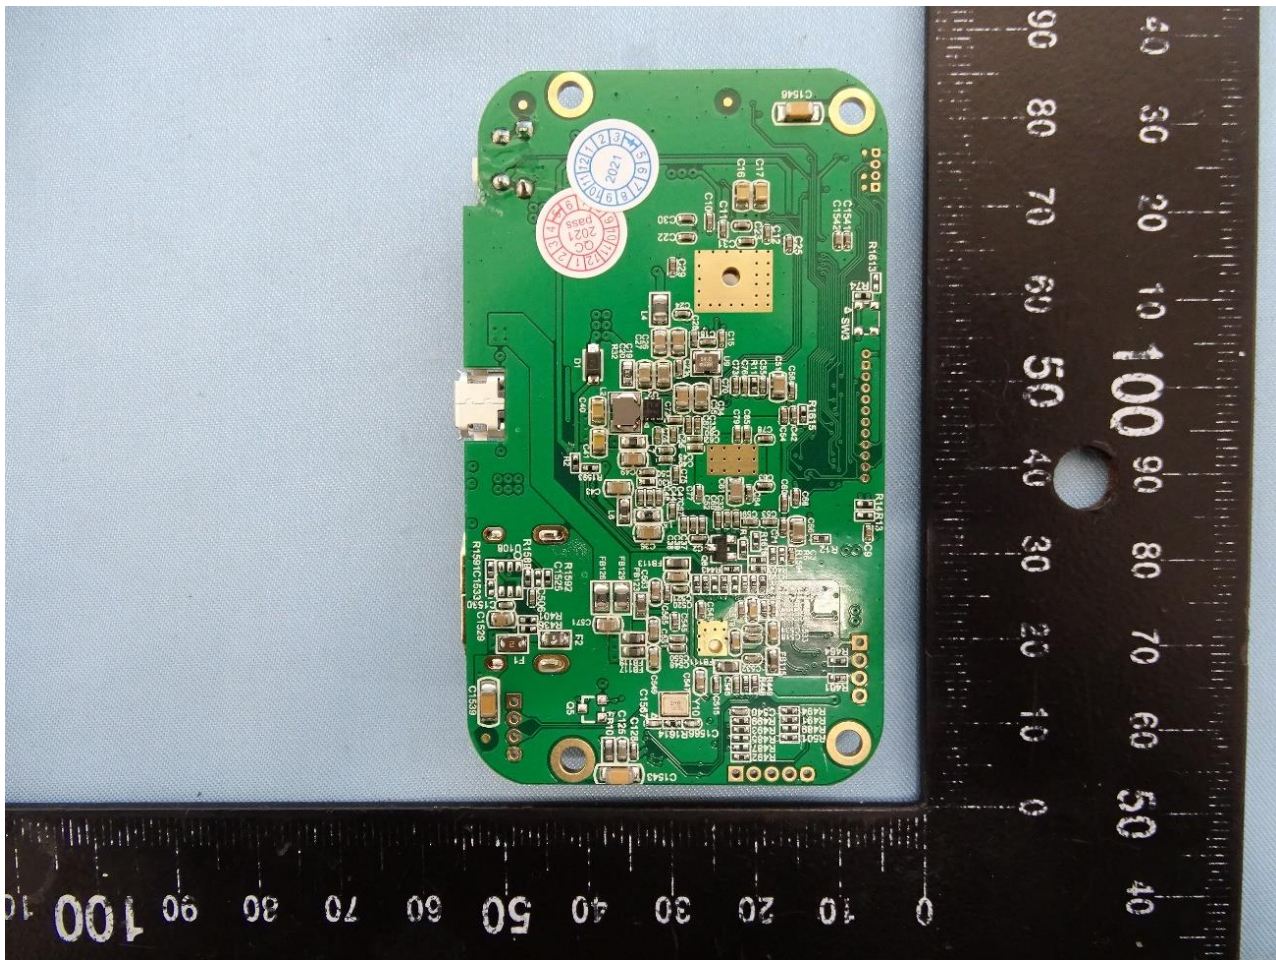

3. Internal Photograph of EUT

Brand Name: FUJIFILM Corporation / Model Name: HDV-W561 RX

WLAN 60GHz Antenna

————THE END————