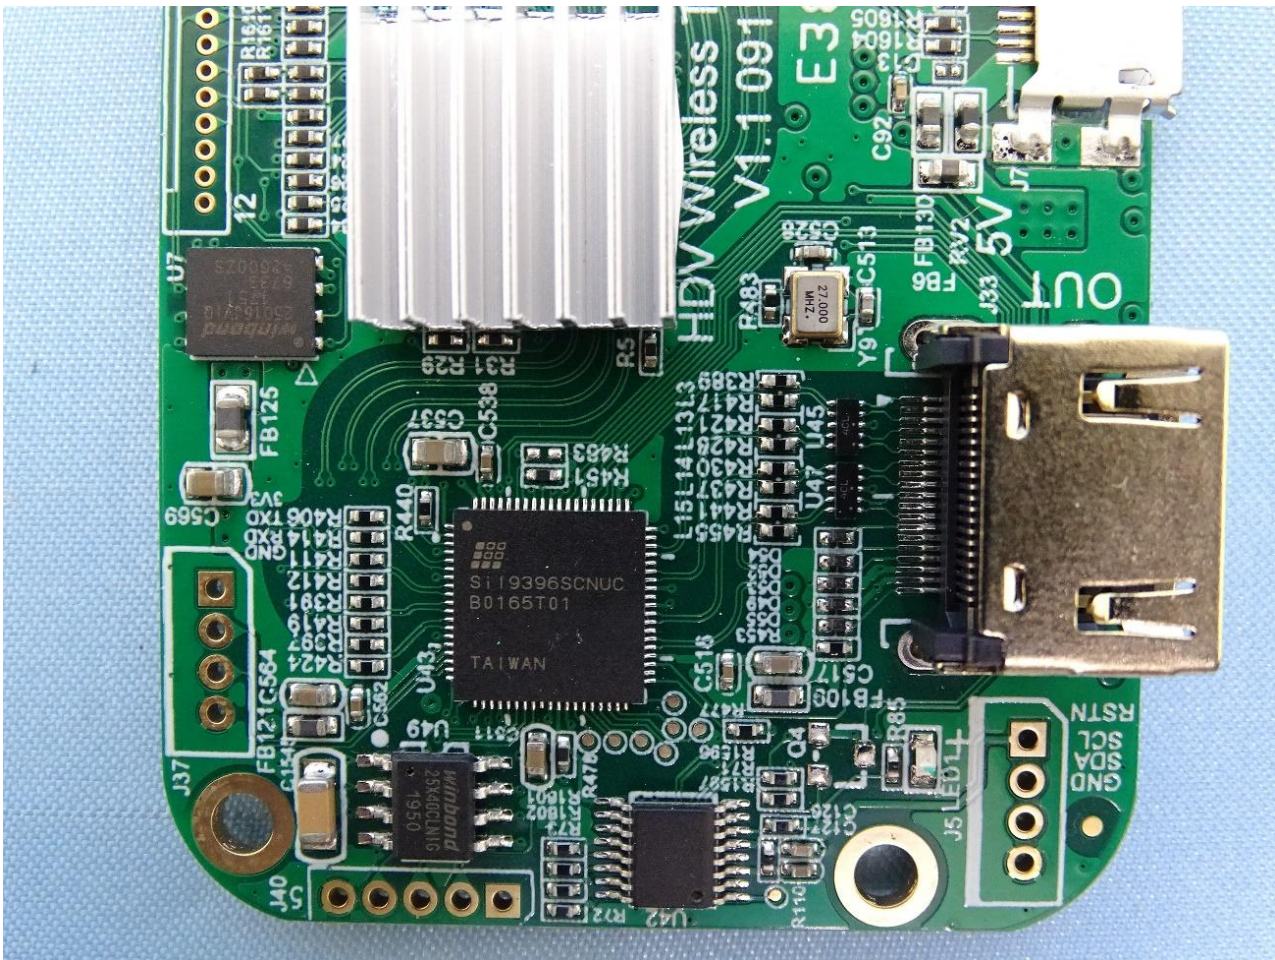

3. Internal Photograph of EUT

Brand Name: FUJIFILM Corporation / Model Name: HDV-W561 RX

WLAN 60GHz Antenna

————THE END————