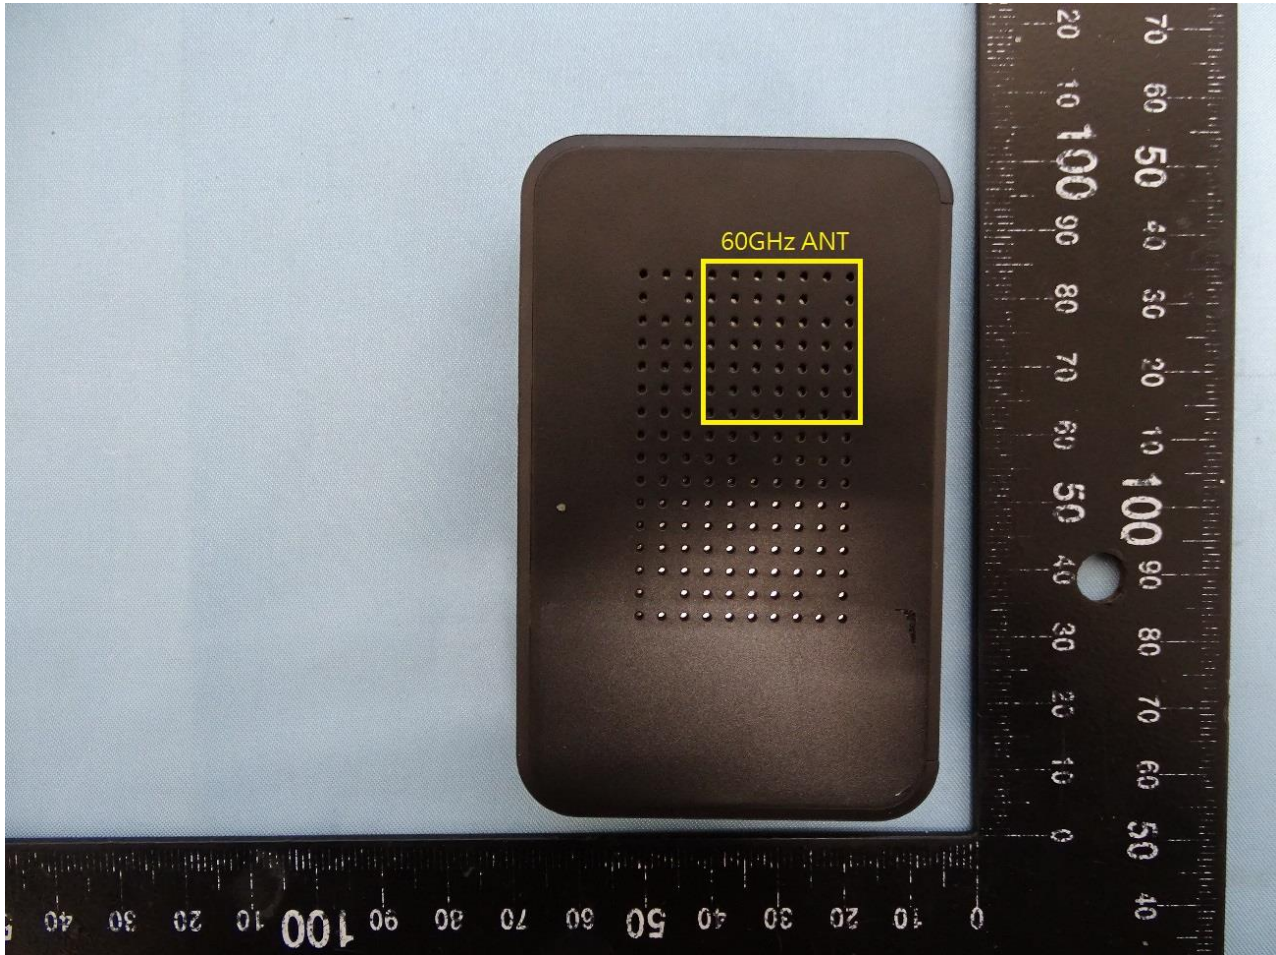

3. Internal Photograph of EUT

Brand Name: FUJIFILM Corporation / Model Name: HDV-W561 RX

WLAN 60GHz Antenna

————THE END————