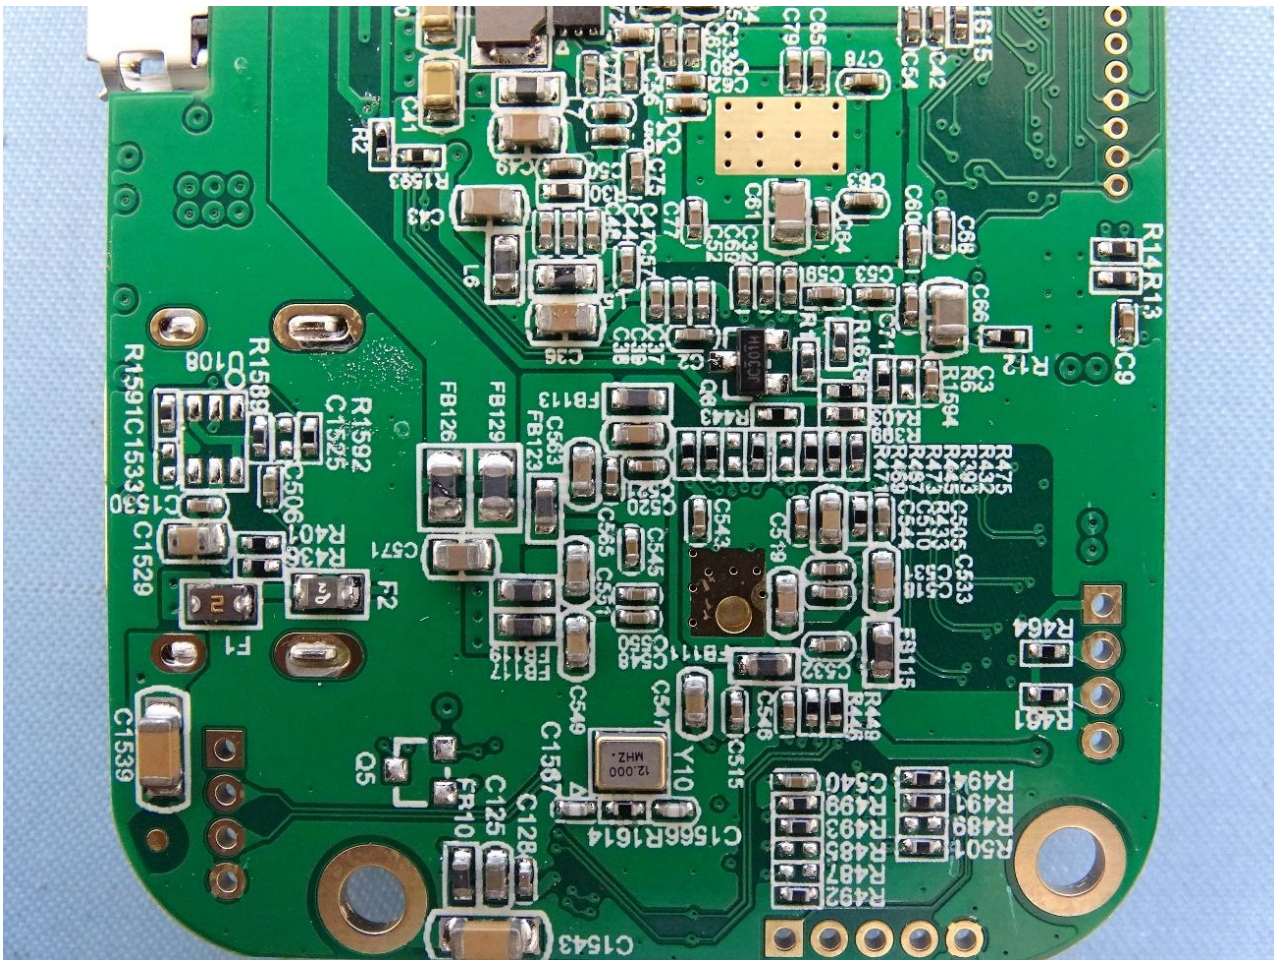

3. Internal Photograph of EUT

Brand Name: FUJIFILM Corporation / Model Name: HDV-W561 RX

WLAN 60GHz Antenna

————THE END————