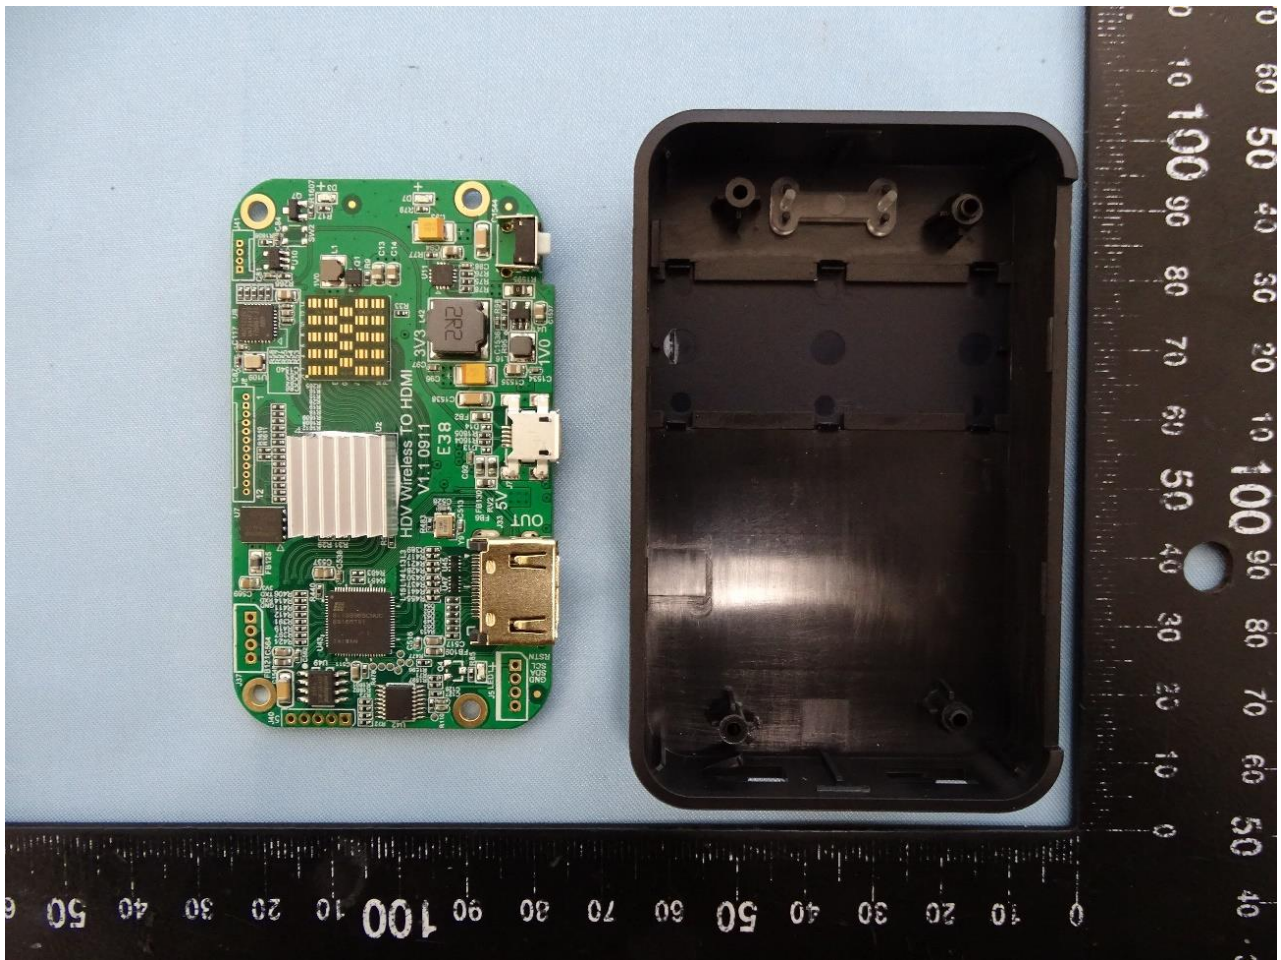

3. Internal Photograph of EUT

Brand Name: FUJIFILM Corporation / Model Name: HDV-W561 RX

WLAN 60GHz Antenna

————THE END————