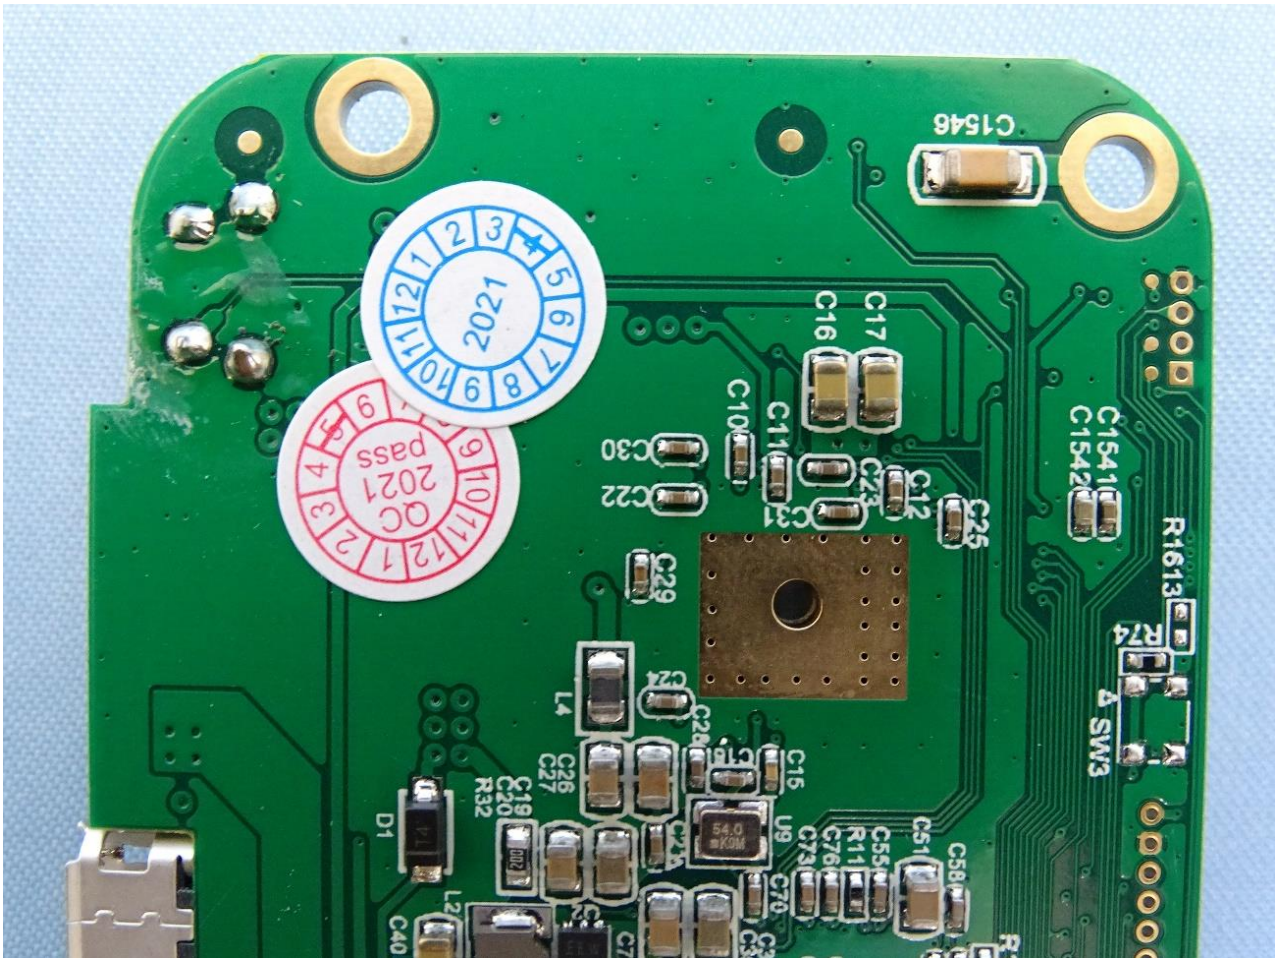

3. Internal Photograph of EUT

Brand Name: FUJIFILM Corporation / Model Name: HDV-W561 RX

WLAN 60GHz Antenna

————THE END————