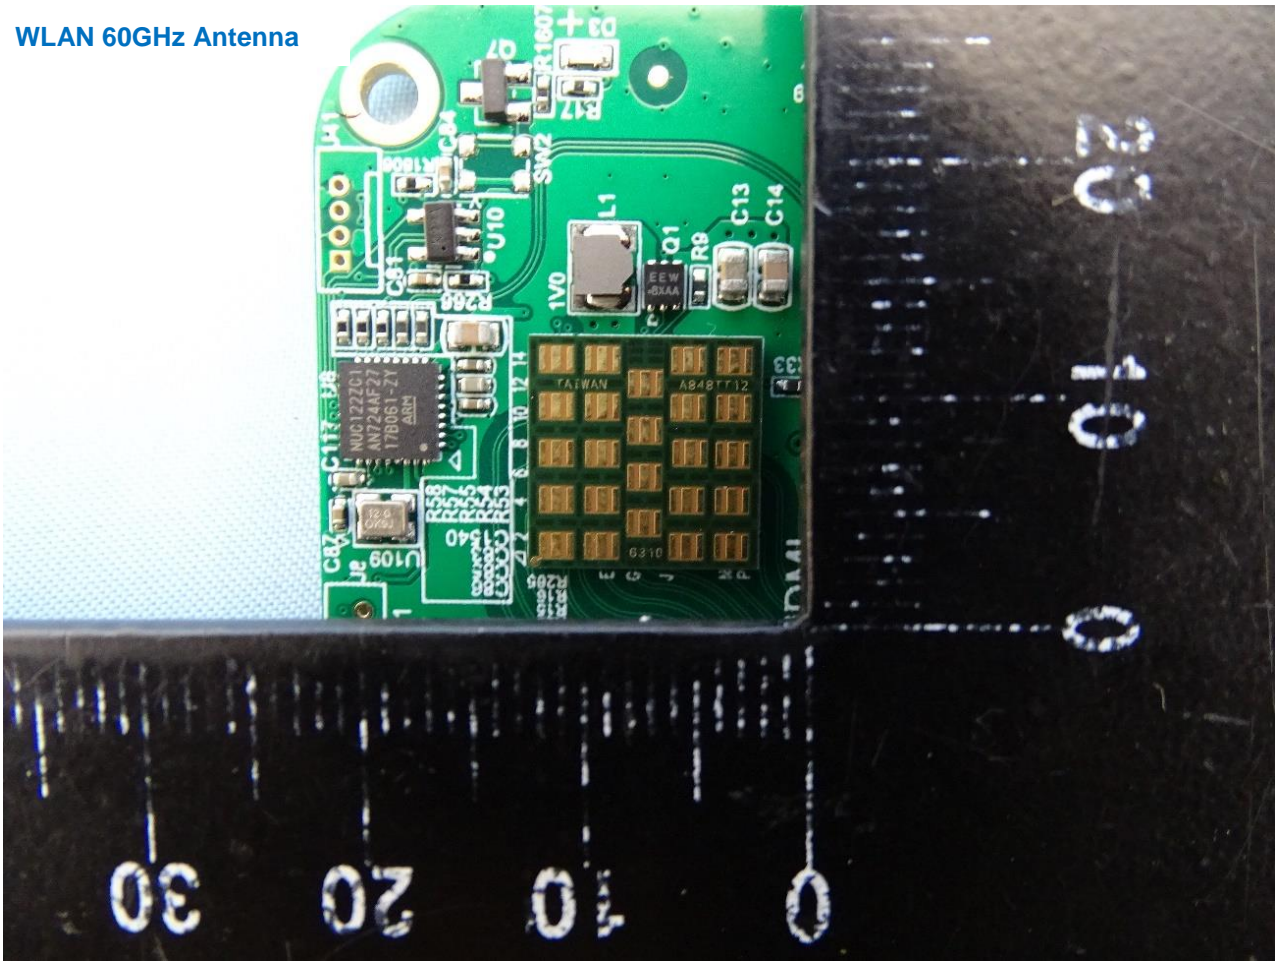

3. Internal Photograph of EUT

Brand Name: FUJIFILM Corporation / Model Name: HDV-W561 RX

WLAN 60GHz Antenna

————THE END————