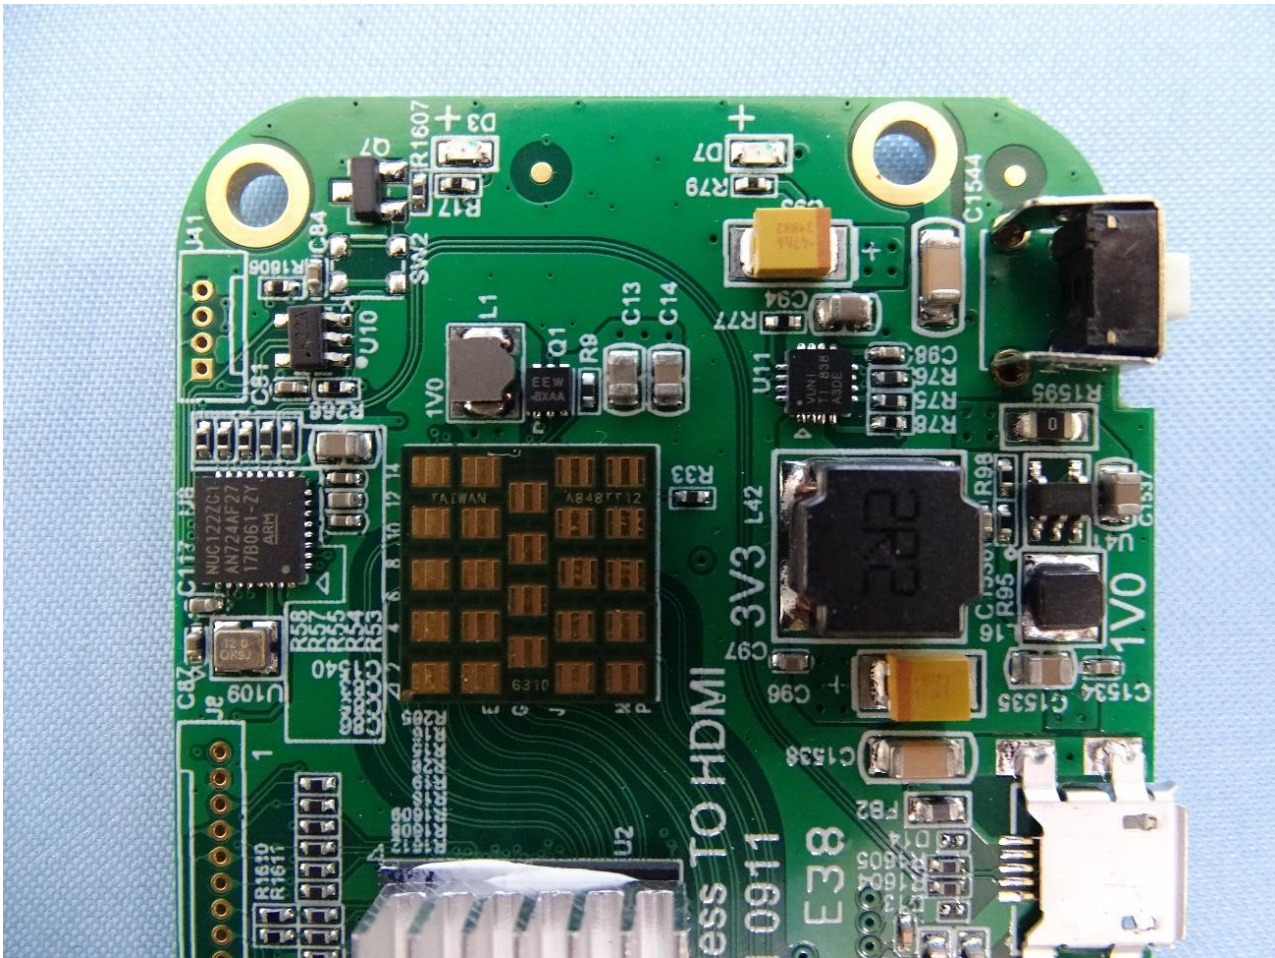

3. Internal Photograph of EUT

Brand Name: FUJIFILM Corporation / Model Name: HDV-W561 RX

WLAN 60GHz Antenna

————THE END————