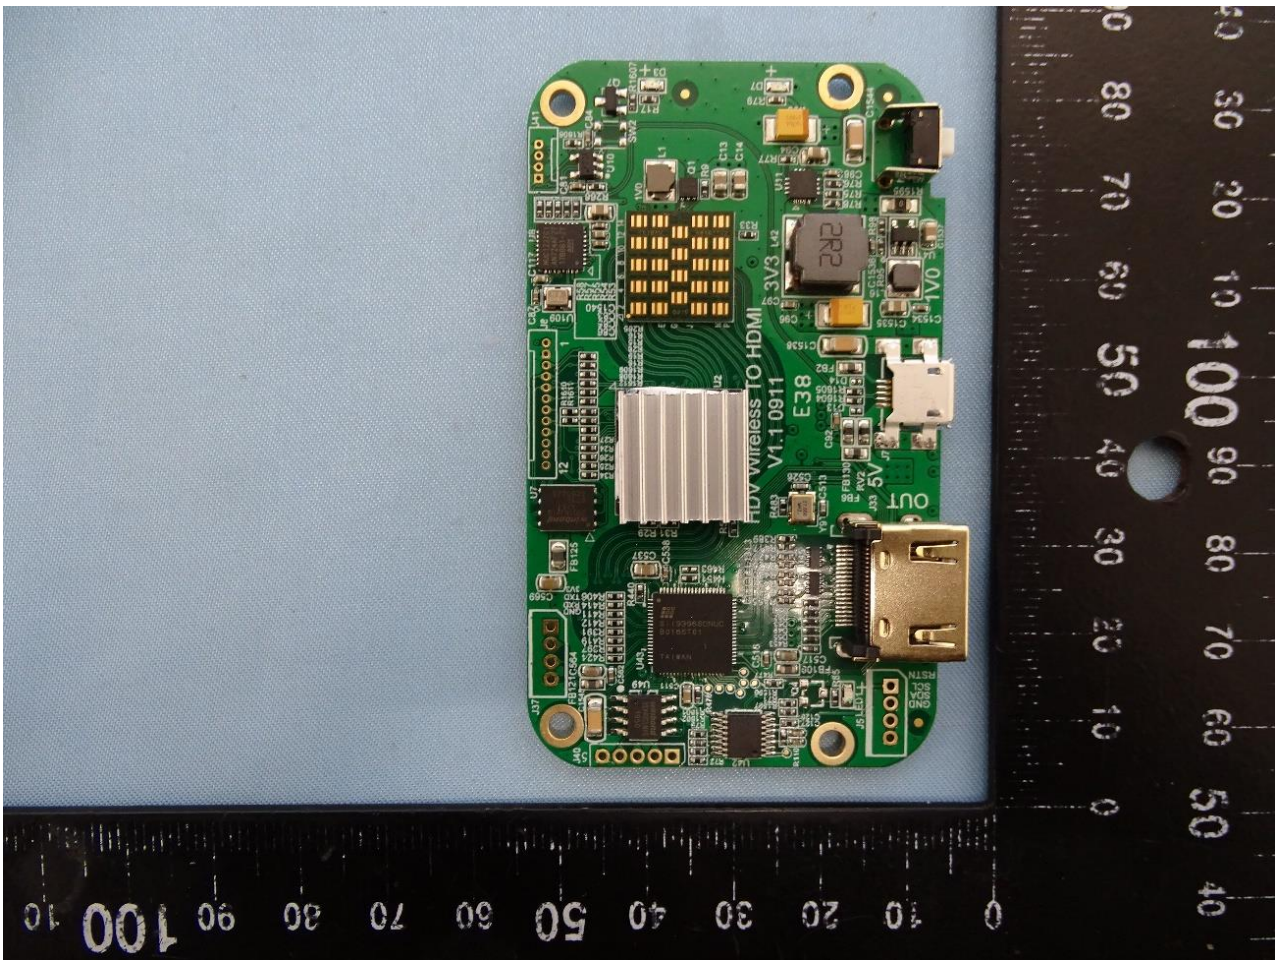

3. Internal Photograph of EUT

Brand Name: FUJIFILM Corporation / Model Name: HDV-W561 RX

WLAN 60GHz Antenna

————THE END————