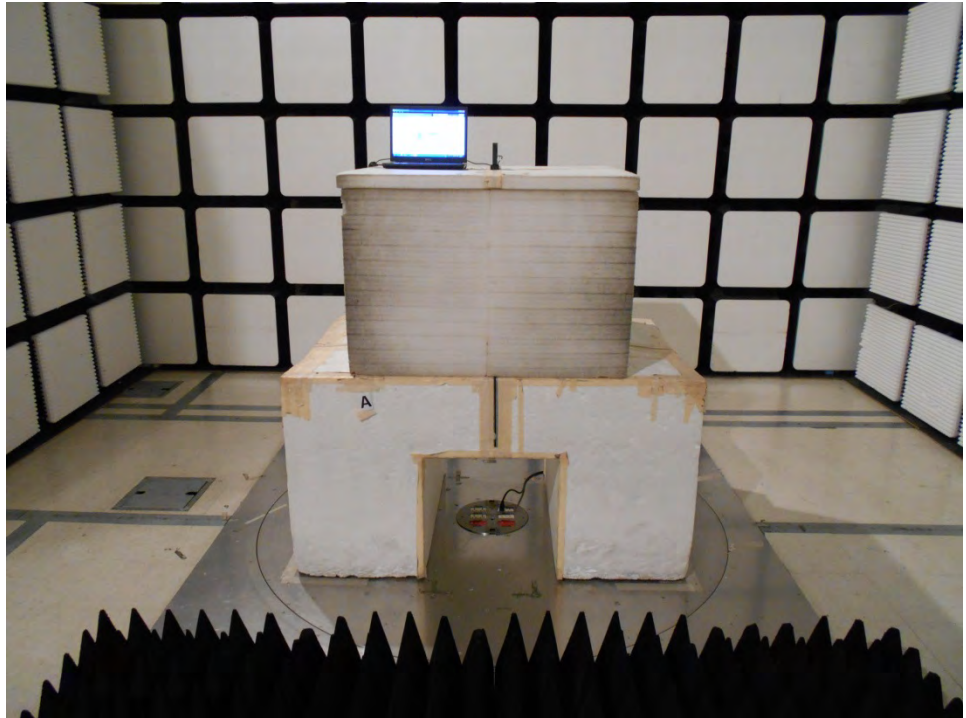

1. Photographs of AC Power Conducted Emissions Test Configuration

Test Mode: Mode 1

FRONT VIEW

REAR VIEW

2. Photographs of Transmitter Spurious Emissions Test Configuration

Test Configuration: Below 1GHz / Test Mode: Mode 2

FRONT VIEW

REAR VIEW

Test Configuration: 1GHz~40GHz

FRONT VIEW

REAR VIEW

Test Configuration: Above 40GHz

FRONT VIEW

————THE END————