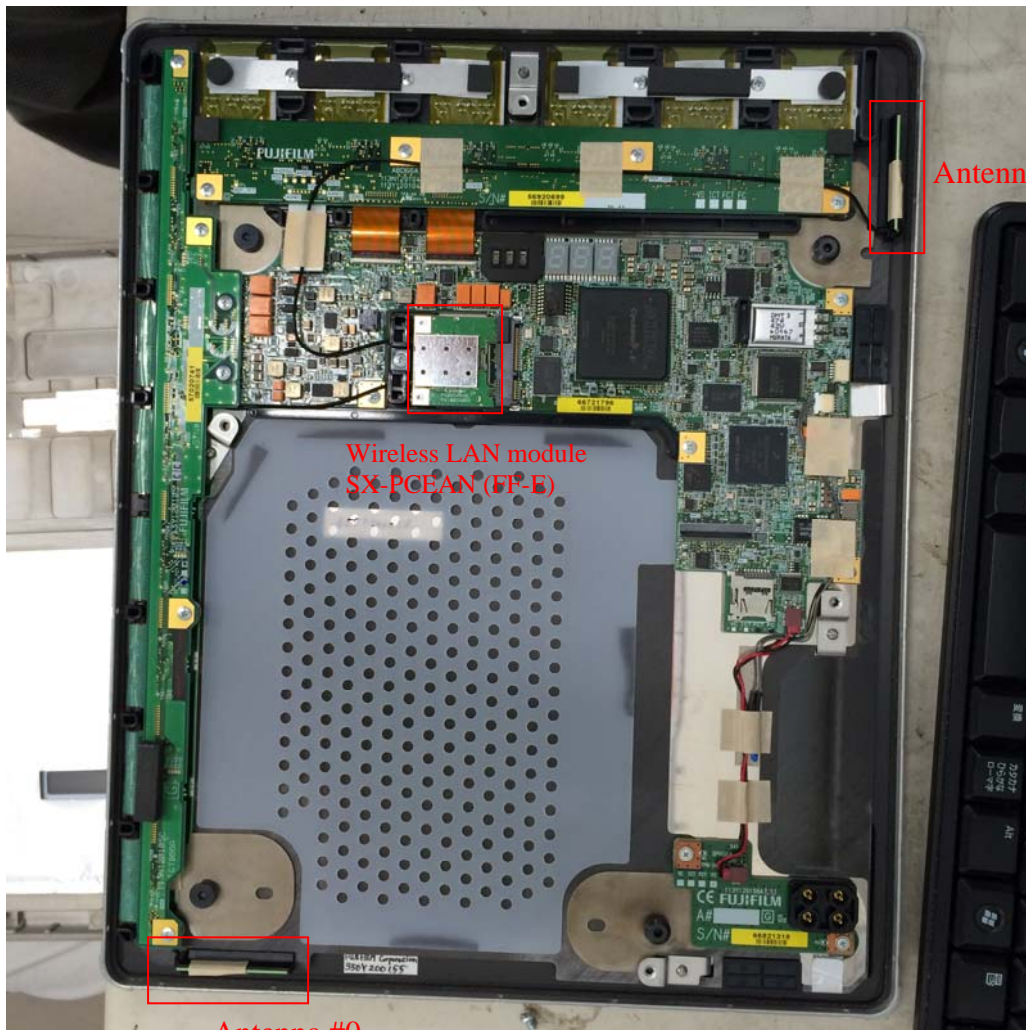

Internal Photo

Internal Photo

Antenna #1

Wireless LAN module
SX-PCEAN (FT-E)

Antenna #0

INTEL Corporation
380V.000.105

CE FUJIFILM
A#
S/N#

Photo

[Model: SX-PCEAN(FF-E)]

Top with Shield

Top without Shield

Photo

[Model: SX-PCEAN(FF-E)]

Bottom with Shield

Bottom without Shield

Photo

[Model: SX-PCEAN(FF-E)]

Module with Antenna