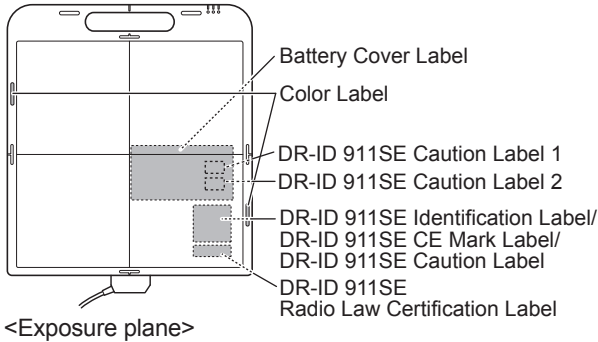

# Locations of Labels

## Flat panel sensor (DR-ID 911SE)

DR-ID 911SE Identification Label/DR-ID 911SE CE Mark Label/DR-ID 911SE Caution Label

DR-ID 911SE Radio Law Certification Label

Battery Cover Label

DR-ID 911SE Caution Label 1

DR-ID 911SE Caution Label 2