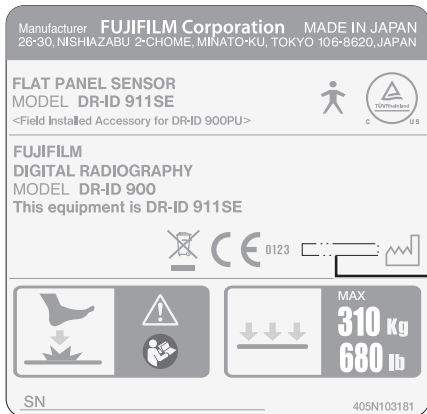

# Locations of Labels

## Flat panel sensor (DR-ID 911SE)

DR-ID 911SE Identification Label/DR-ID 911SE CE Mark Label/DR-ID 911SE Caution Label

DR-ID 911SE Radio Law Certification Label

Battery Cover Label

DR-ID 911SE Caution Label 1

DR-ID 911SE Caution Label 2