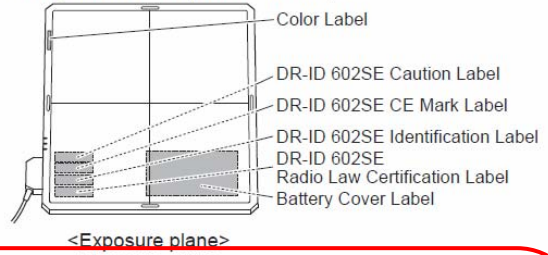

2.3 Locations of Labels and Signs

Locations of labels and signs affixed to the DR-ID 600RU, and the relevant safety signs are shown below.

2.3.1 Locations of Labels

Flat panel sensor (DR-ID 601SE)

Flat panel sensor (DR-ID 602SE)

Flat panel sensor (DR-ID 611SE)

Flat panel sensor (DR-ID 613SE)

Flat panel sensor (DR-ID 600SE)

DR-ID 601SE Identification Label

DR-ID 601SE CE Mark Label

DR-ID 602SE Identification Label