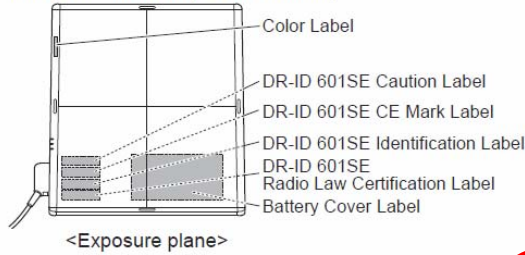

2.3 Locations of Labels and Signs

Locations of labels and signs affixed to the DR-ID 600RU, and the relevant safety signs are shown below.

2.3.1 Locations of Labels

Flat panel sensor (DR-ID 601SE)

Flat panel sensor (DR-ID 602SE)

Flat panel sensor (DR-ID 611SE)

Flat panel sensor (DR-ID 613SE)

Flat panel sensor (DR-ID 600SE)

DR-ID 601SE Identification Label

DR-ID 601SE CE Mark Label

DR-ID 602SE Identification Label