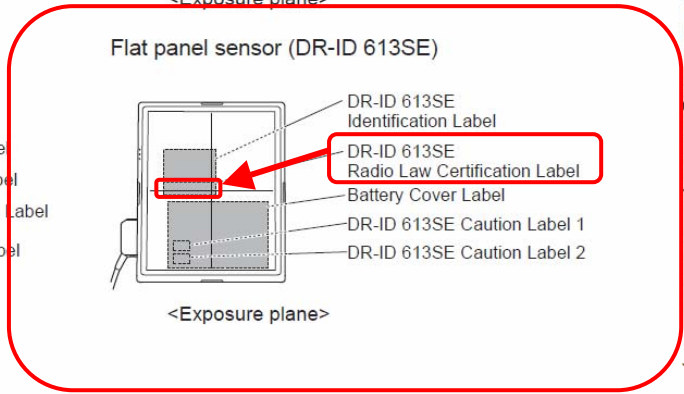

2.3 Locations of Labels and Signs

Locations of labels and signs affixed to the DR-ID 600RU, and the relevant safety signs are shown below.

2.3.1 Locations of Labels

Flat panel sensor (DR-ID 601SE)

Flat panel sensor (DR-ID 602SE)

Flat panel sensor (DR-ID 611SE)

Flat panel sensor (DR-ID 613SE)

Flat panel sensor (DR-ID 600SE)

DR-ID 601SE Identification Label

DR-ID 601SE CE Mark Label

DR-ID 602SE Identification Label