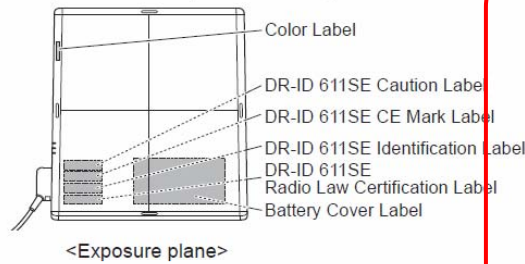

2.3 Locations of Labels and Signs

Locations of labels and signs affixed to the DR-ID 600RU, and the relevant safety signs are shown below.

2.3.1 Locations of Labels

Flat panel sensor (DR-ID 601SE)

Flat panel sensor (DR-ID 602SE)

Flat panel sensor (DR-ID 611SE)

Flat panel sensor (DR-ID 613SE)

Flat panel sensor (DR-ID 600SE)

DR-ID 601SE Identification Label

DR-ID 601SE CE Mark Label

DR-ID 602SE Identification Label