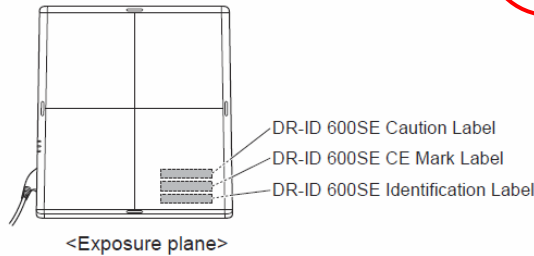

2.3 Locations of Labels and Signs

Locations of labels and signs affixed to the DR-ID 600RU, and the relevant safety signs are shown below.

2.3.1 Locations of Labels

Flat panel sensor (DR-ID 601SE)

Flat panel sensor (DR-ID 602SE)

Flat panel sensor (DR-ID 611SE)

Flat panel sensor (DR-ID 613SE)

Flat panel sensor (DR-ID 600SE)

DR-ID 601SE Identification Label

DR-ID 601SE CE Mark Label

DR-ID 602SE Identification Label