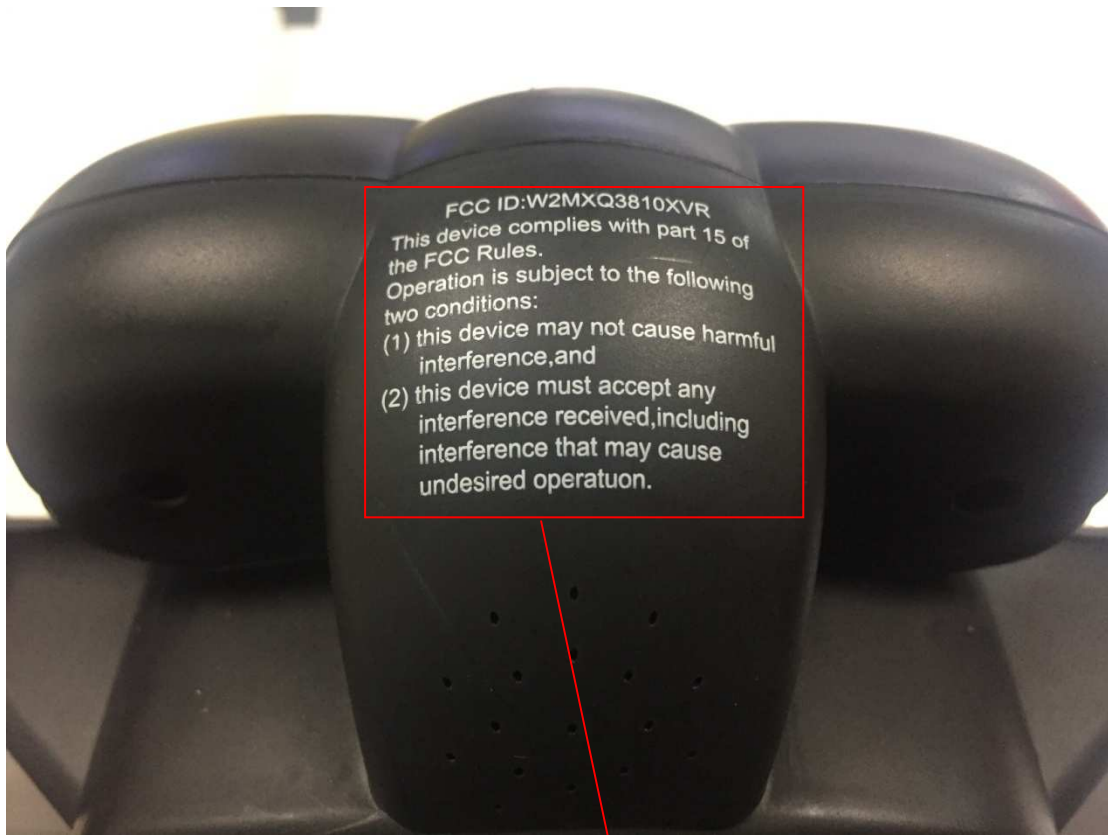

## Label Artwork and Location

Size: 30mm (W) x 24 (H) mm