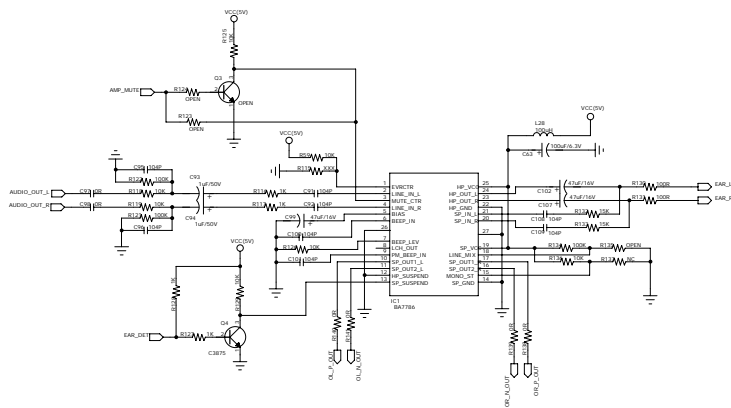

REVISION RECORD			
LT#	EGD NO.	APPROVED	DATE

DRAWN		DATED		COMPANY		BIGSON	
Jinyoung Jang				TITLE			
7" NAVIGATION							
CHECKED	DATED	CODE	SIZE	DRAWING NO.	REV		
		<Code>	D	AUDIO	V.1		
RELEASED	DATED	SCALE				SHEET: 4P 4