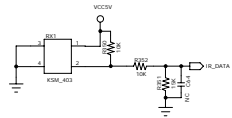

IR_DATA NOT INSTALL