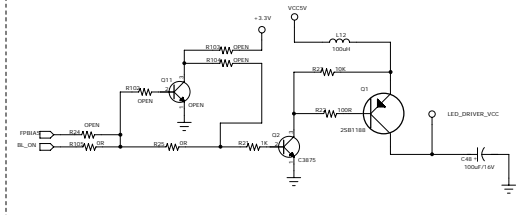

REVISION RECORD			
LT#	EGD NO.	APPROVED	DATE

MAIN POWER

LCD POWER

LCD POWER CONTROL

VIDEO DECODER POWER

TW8806

GND_AGND

LED DRIVER CONTROL

5V INPUT SWITCH

CORE POWER

DRAWN		DATED		COMPANY	
Jinyoung Jang		<Drawn Date>		BIGSON	
CHECKED		DATED		TITLE	
<Checked By>		<Checked Date>		7" NAVIGATION	
QUALITY CONTROL		DATED		CODE	SIZE
<QC By>		<QC Date>		<Code>	D
RELEASED		DATED		DRAWING NO.	
<Released By>		<Release Date>		AUDIO	
SCALE		<Scale>		REV	
				V.1	