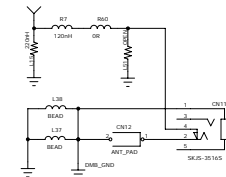

DMB_ANTENNA

NOT INSTALL

DRAWN: Jinyoung Jang		DATED:		COMPANY: BIGSON	
CHECKED:		DATED:		TITLE: 7" NAVIGATION	
QUALITY CONTROL:		DATED:		CODE: D	SIZE: AUDIO
RELEASED:		DATED:		DRAWING NO: V.1	REV: V.1
SCALE:		SHEET: 8/ 4		DATE: 2014.05.21