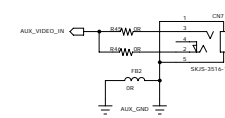

AUX_VIDEO_IN