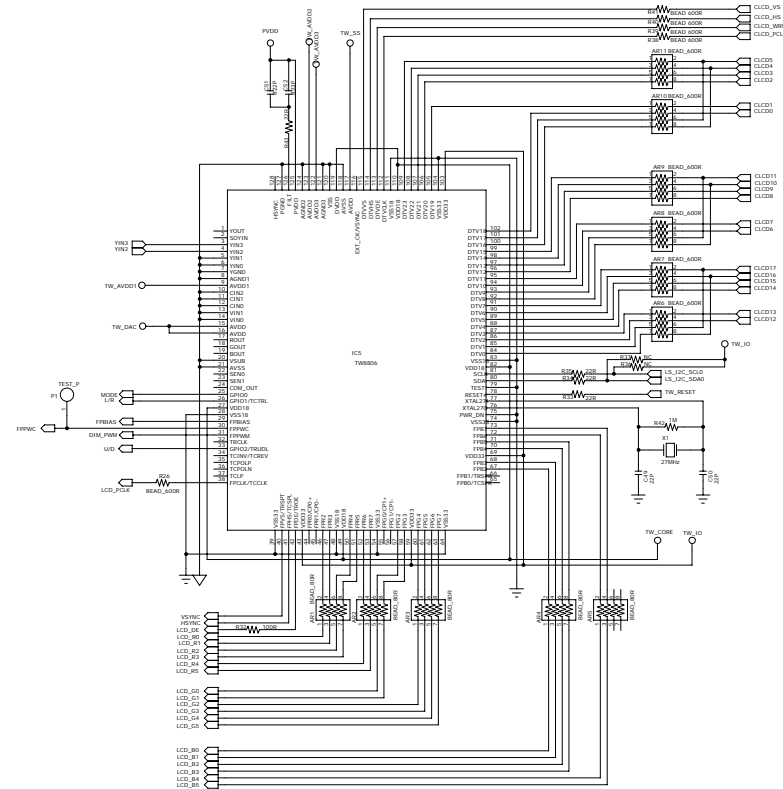

5V INPUT SWITCH

CORE POWER

DRAWN		DATED		COMPANY	
Jinyoung Jang		<Drawn Date>		BIGSON	
CHECKED		DATED		TITLE	
<Checked By>		<Checked Date>		7" NAVIGATION	
QUALITY CONTROL		DATED		CODE	SIZE
<QC By>		<QC Date>		<Code>	D
RELEASED		DATED		DRAWING NO.	
<Released By>		<Release Date>		AUDIO	
SCALE		<Scale>		REV	
				V.1	

REVISION RECORD			
LTR	EGD NO.	APPROVED	DATE

CVBS IN

REAR CAM IN

SYNC_DETECT

VIDEO DECODER

TW8806

PANEL INTERFACE

AT070TN83&V.1

REVISION RECORD			
LT#	EGD NO.	APPROVED	DATE

DRAWN		DATED		COMPANY		BIGSON	
Jinyoung Jang				TITLE			
7" NAVIGATION							
CHECKED	DATED	CODE	SIZE	DRAWING NO.	REV		
		<Code>	D	AUDIO	V.1		
RELEASED	DATED	SCALE				SHEET: 4P 4	