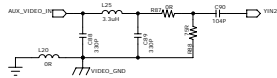

REVISION RECORD			
LTR	EGD NO.	APPROVED	DATE

CVBS IN