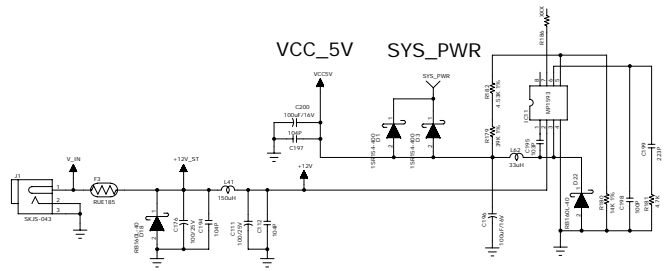

SD INTERFACE

USB_CONNECTOR

DMB_ANTENNA

NOT INSTALL

DRAWN: Jinyoung Jang		DATED:		COMPANY: BIGSON	
CHECKED:		DATED:		TITLE: 7" NAVIGATION	
QUALITY CONTROL:		DATED:		CODE: D	SIZE: AUDIO
RELEASED:		DATED:		DRAWING NO: V.1	REV: V.1
SCALE:		SHEET: 8/ 4		DATE: 2014.05.21	

REVISION RECORD			
LT#	EGD NO.	APPROVED	DATE

MAIN POWER

LCD POWER

LCD POWER CONTROL

VIDEO DECODER POWER

TW8806

GND_AGND

LED DRIVER CONTROL

5V INPUT SWITCH

CORE POWER

DRAWN		DATED		COMPANY	
Jinyoung Jang		<Drawn Date>		BIGSON	
CHECKED		DATED		TITLE	
<Checked By>		<Checked Date>		7" NAVIGATION	
QUALITY CONTROL		DATED		CODE	SIZE
<QC By>		<QC Date>		<Code>	D
RELEASED		DATED		DRAWING NO.	
<Released By>		<Release Date>		AUDIO	
SCALE		<Scale>		REV	
				V.1	