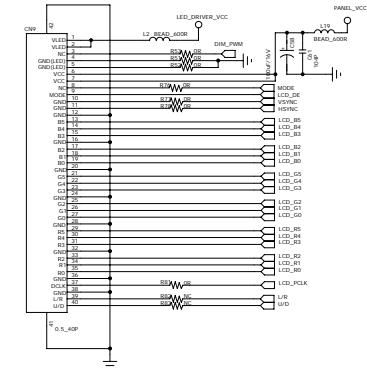

5V INPUT SWITCH

CORE POWER

DRAWN		DATED		COMPANY	
Jinyoung Jang		<Drawn Date>		BIGSON	
CHECKED		DATED		TITLE	
<Checked By>		<Checked Date>		7" NAVIGATION	
QUALITY CONTROL		DATED		CODE	SIZE
<QC By>		<QC Date>		<Code>	D
RELEASED		DATED		DRAWING NO.	
<Released By>		<Release Date>		AUDIO	
SCALE		<Scale>		REV	
				V.1	

REVISION RECORD			
LTR	EGD NO.	APPROVED	DATE

CVBS IN

REAR CAM IN

SYNC_DETECT

VIDEO DECODER

TW8806

PANEL INTERFACE

AT070TN83&V.1