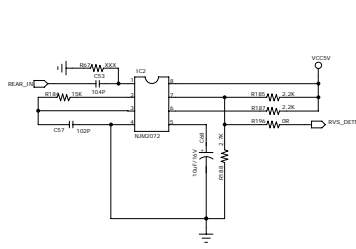

REVISION RECORD			
LTR	EGD NO.	APPROVED	DATE

CVBS IN

REAR CAM IN

SYNC_DETECT