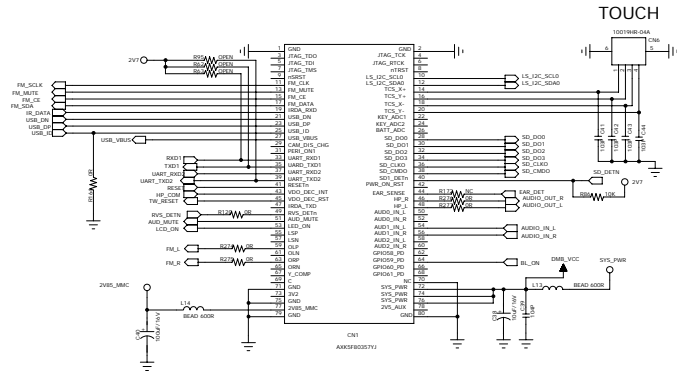

REVISION RECORD			
LT#	ECO NO.	APPROVED	DATE

NAVI/DMB MODULATOR NM2000