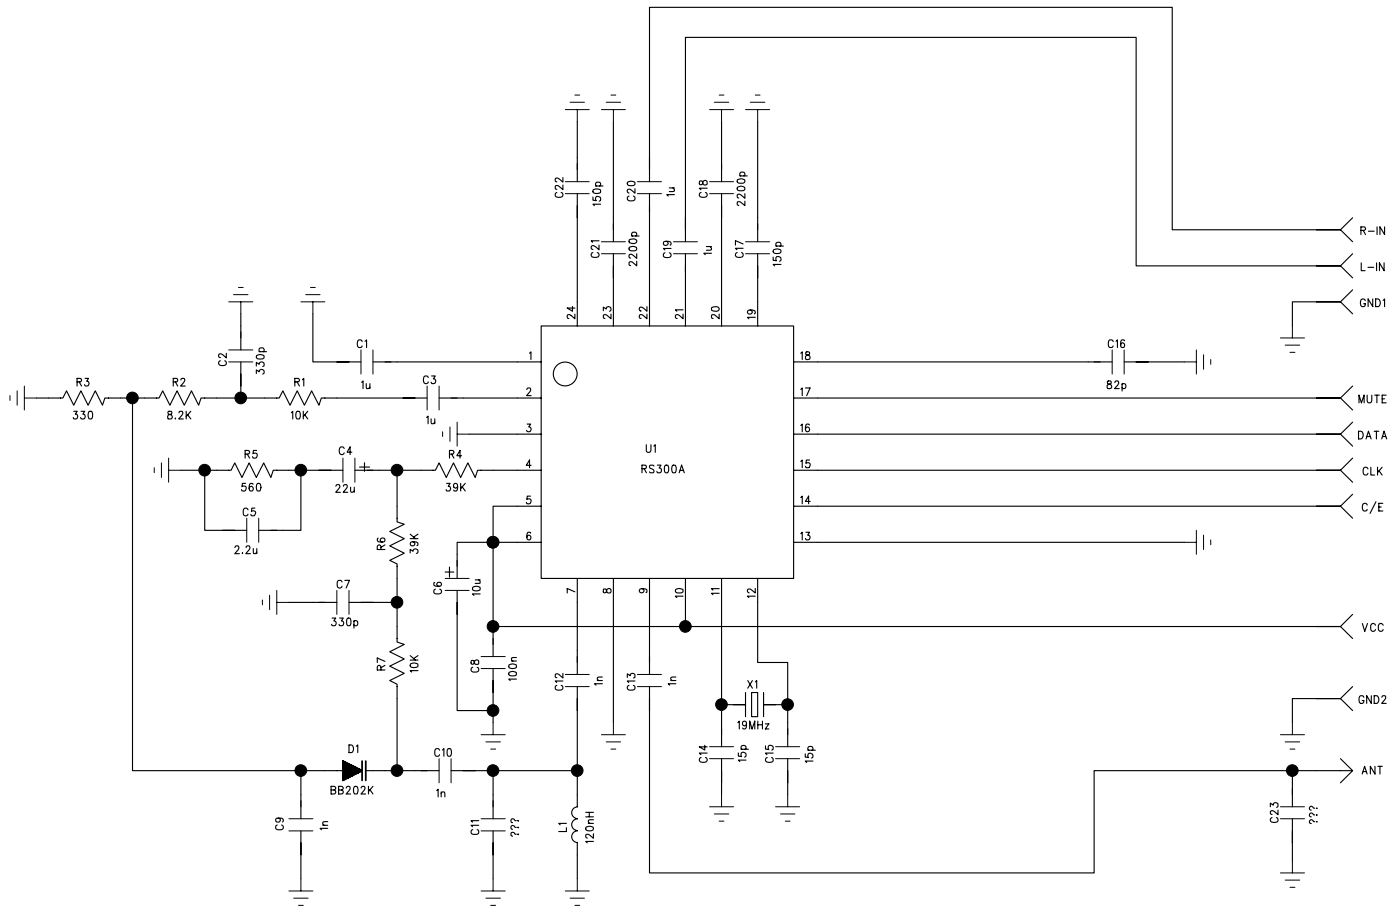

IC7 : DWTS-300C
FMT MODULATOR SCH.

REVISION RECORD			
LTR	ECO NO.	APPROVED:	DATE:

COMPANY: i_DUCKWOO co.,LTD			
TITLE: DWT5-300A-C002			
CODE: T5-300A	SIZE: A4	DRAWING NO: C002	REV:
SCALE:		SHEET: OF	

REVISION RECORD			
LT#	ECO NO.	APPROVED	DATE

5V INPUT SWITCH

CORE POWER

DRAWN		DATED		COMPANY	
Jinyoung Jang		<Drawn Date>		BIGSON	
CHECKED		DATED		TITLE	
<Checked By>		<Checked Date>		7" NAVIGATION	
QUALITY CONTROL		DATED		CODE	SIZE
<QC By>		<QC Date>		<Code>	D
RELEASED		DATED		DRAWING NO.	
<Released By>		<Release Date>		AUDIO	
SCALE		<Scale>		REV	
				V.1	