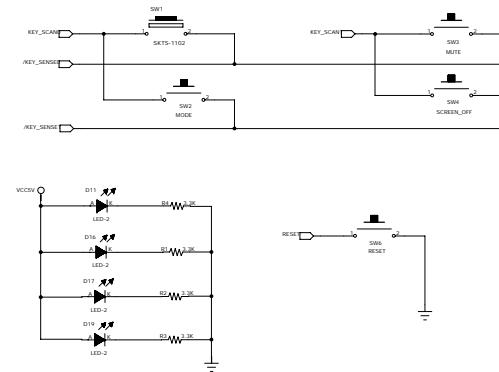

REVISION RECORD			
LT#	ECO NO.	APPROVED	DATE

NAVI/DMB MODULATOR NM2000

BUTTON

IR_DATA NOT INSTALL

GPS

AUX_AUDIO_IN

AUDIO_OUT

AUX_VIDEO_IN

REAR_INPUT CAM_VIDEO

SD INTERFACE

USB_CONNECTOR

DMB_ANTENNA

NOT INSTALL

DRAWN: Jinyoung Jang		DATED:		COMPANY: BIGSON	
CHECKED:		DATED:		TITLE: 7" NAVIGATION	
QUALITY CONTROL:		DATED:		CODE: D	SIZE: AUDIO
RELEASED:		DATED:		DRAWING NO: V.1	REV: V.1
SCALE:		SHEET: 8/ 4		DATE: 2014.05.21