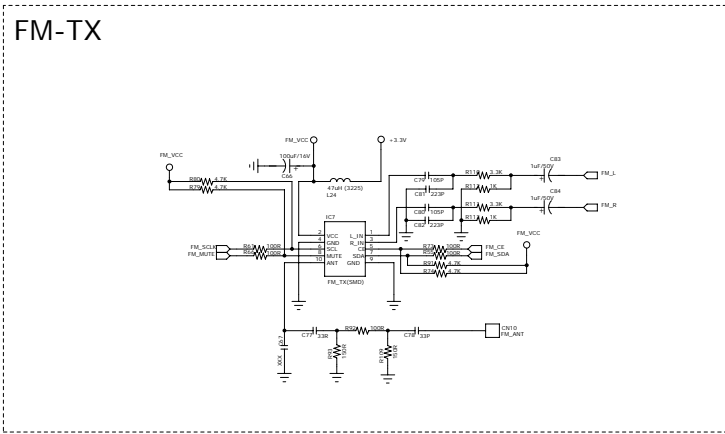

REVISION RECORD			
LT#	EGD NO.	APPROVED	DATE

DRAWN		DATED		COMPANY		BIGSON	
Jinyoung Jang				TITLE			
7" NAVIGATION							
CHECKED	DATED	CODE	SIZE	DRAWING NO.	REV		
		<Code>	D	AUDIO	V.1		
RELEASED	DATED	SCALE				SHEET: 4P 4