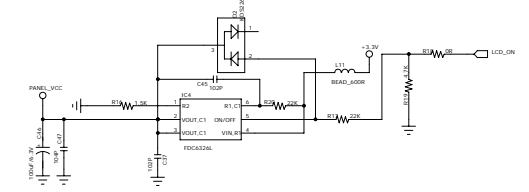

REVISION RECORD			
LT#	EGD NO.	APPROVED	DATE

MAIN POWER

LCD POWER

LCD POWER CONTROL

VIDEO DECODER POWER

TW8806

GND_AGND

LED DRIVER CONTROL

5V INPUT SWITCH

CORE POWER

DRAWN		DATED		COMPANY	
Jinyoung Jang		<Drawn Date>		BIGSON	
CHECKED		DATED		TITLE	
<Checked By>		<Checked Date>		7" NAVIGATION	
QUALITY CONTROL		DATED		CODE	SIZE
<QC By>		<QC Date>		<Code>	D
RELEASED		DATED		DRAWING NO.	
<Released By>		<Release Date>		AUDIO	
SCALE		<Scale>		REV	
				V.1	