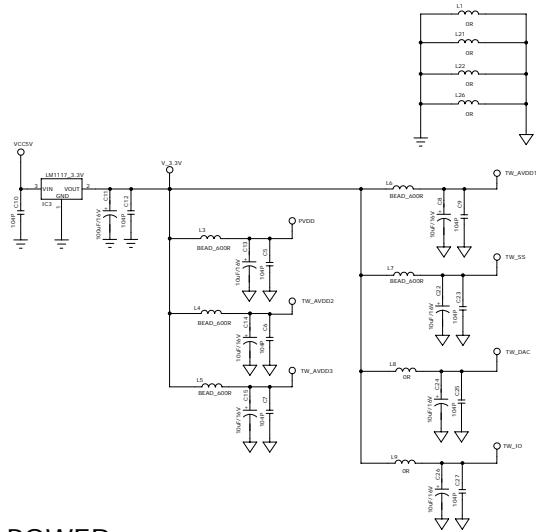

REVISION RECORD			
LT#	EGD NO.	APPROVED	DATE

MAIN POWER

LCD POWER

LCD POWER CONTROL

VIDEO DECODER POWER

TW8806

GND_AGND

LED DRIVER CONTROL

5V INPUT SWITCH

CORE POWER

DRAWN		DATED		COMPANY	
Jinyoung Jang		<Drawn Date>		BIGSON	
CHECKED		DATED		TITLE	
<Checked By>		<Checked Date>		7" NAVIGATION	
QUALITY CONTROL		DATED		CODE	SIZE
<QC By>		<QC Date>		<Code>	D
RELEASED		DATED		DRAWING NO.	
<Released By>		<Release Date>		AUDIO	
SCALE		<Scale>		REV	
				V.1	