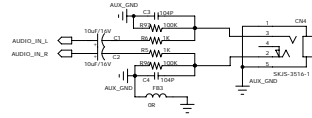

AUX_AUDIO_IN

AUDIO_OUT

AUX_VIDEO_IN