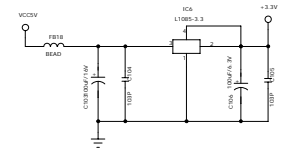

SD INTERFACE

USB_CONNECTOR

DMB_ANTENNA

NOT INSTALL

DRAWN: Jinyoung Jang		DATED:		COMPANY: BIGSON	
CHECKED:		DATED:		TITLE: 7" NAVIGATION	
QUALITY CONTROL:		DATED:		CODE: D	SIZE: AUDIO
RELEASED:		DATED:		DRAWING NO: V.1	REV: V.1
SCALE:		SHEET: 8/ 4		DATE: 2014.05.21	

REVISION RECORD			
LT#	EGD NO.	APPROVED	DATE

MAIN POWER

LCD POWER

LCD POWER CONTROL

VIDEO DECODER POWER

TW8806

GND_AGND

LED DRIVER CONTROL