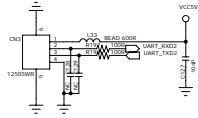

NAVI/DMB MODULATOR NM2000

BUTTON

IR_DATA NOT INSTALL

GPS

AUX_AUDIO_IN

AUDIO_OUT

AUX_VIDEO_IN

REAR_INPUT CAM_VIDEO

REVISION RECORD			
LT#	EGD NO.	APPROVED	DATE

MAIN POWER

LCD POWER

LCD POWER CONTROL

VIDEO DECODER POWER

TW8806

GND_AGND

LED DRIVER CONTROL

5V INPUT SWITCH

CORE POWER

DRAWN		DATED		COMPANY	
Jinyoung Jang		<Drawn Date>		BIGSON	
CHECKED		DATED		TITLE	
<Checked By>		<Checked Date>		7" NAVIGATION	
QUALITY CONTROL		DATED		CODE	SIZE
<QC By>		<QC Date>		<Code>	D
RELEASED		DATED		DRAWING NO.	
<Released By>		<Release Date>		AUDIO	
SCALE		<Scale>		REV	
				V.1	