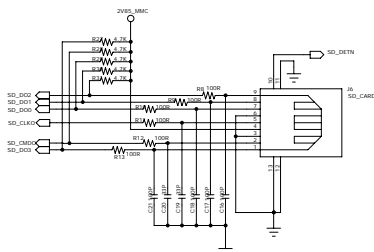

IR_DATA NOT INSTALL

GPS

AUX_AUDIO_IN

AUDIO_OUT

AUX_VIDEO_IN

REAR_INPUT CAM_VIDEO

SD INTERFACE