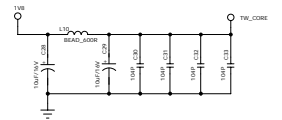

CORE POWER

DRAWN		DATED		COMPANY	
Jinyoung Jang		<Drawn Date>		BIGSON	
CHECKED		DATED		TITLE	
<Checked By>		<Checked Date>		7" NAVIGATION	
QUALITY CONTROL		DATED		CODE	SIZE
<QC By>		<QC Date>		<Code>	D
RELEASED		DATED		DRAWING NO.	
<Released By>		<Release Date>		AUDIO	
SCALE		<Scale>		REV	
				V.1