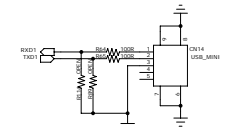

DMB_ANTENNA

NOT INSTALL

DRAWN: Jinyoung Jang		DATED:		COMPANY: BIGSON	
CHECKED:		DATED:		TITLE: 7" NAVIGATION	
QUALITY CONTROL:		DATED:		CODE: D	SIZE: AUDIO
RELEASED:		DATED:		DRAWING NO: V.1	REV: V.1
SCALE:		SHEET: 8/ 4		DATE: 2014.05.21