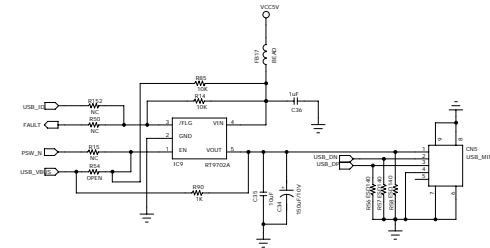

USB_CONNECTOR

DMB_ANTENNA

NOT INSTALL

DRAWN: Jinyoung Jang		DATED:		COMPANY: BIGSON	
CHECKED:		DATED:		TITLE: 7" NAVIGATION	
QUALITY CONTROL:		DATED:		CODE: D	SIZE: AUDIO
RELEASED:		DATED:		DRAWING NO: V.1	REV: V.1
SCALE:		SHEET: 8/ 4		DATE: 2014.05.21