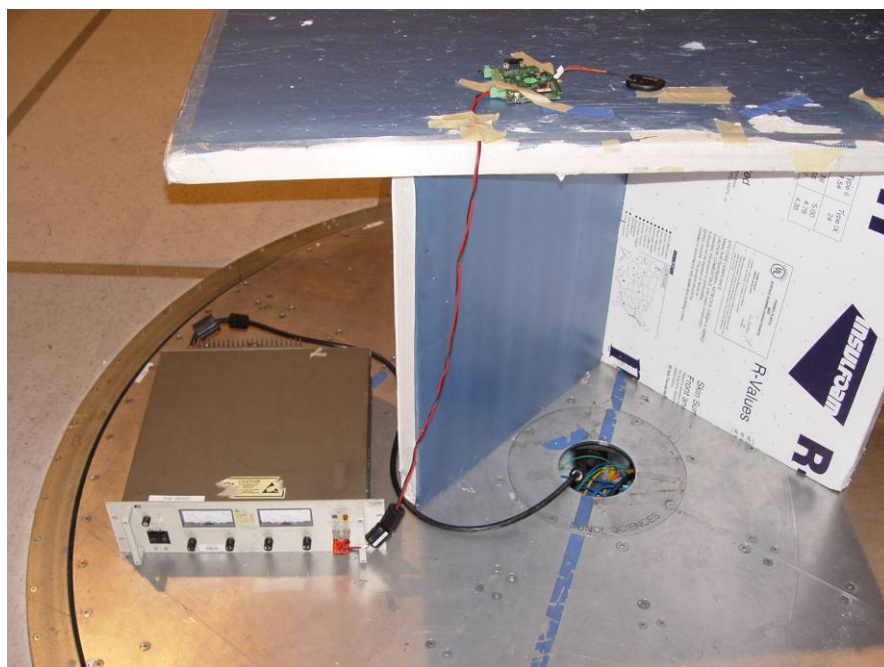

16 December 2009

ICON07 – miKEY
Test Set Up Photographs

General Measurement Test Set Up

Radiated Spurious Emissions – Test Configuration

Radiated Spurious Emissions - below 1 GHz

Radiated Spurious Emissions - above 1 GHz