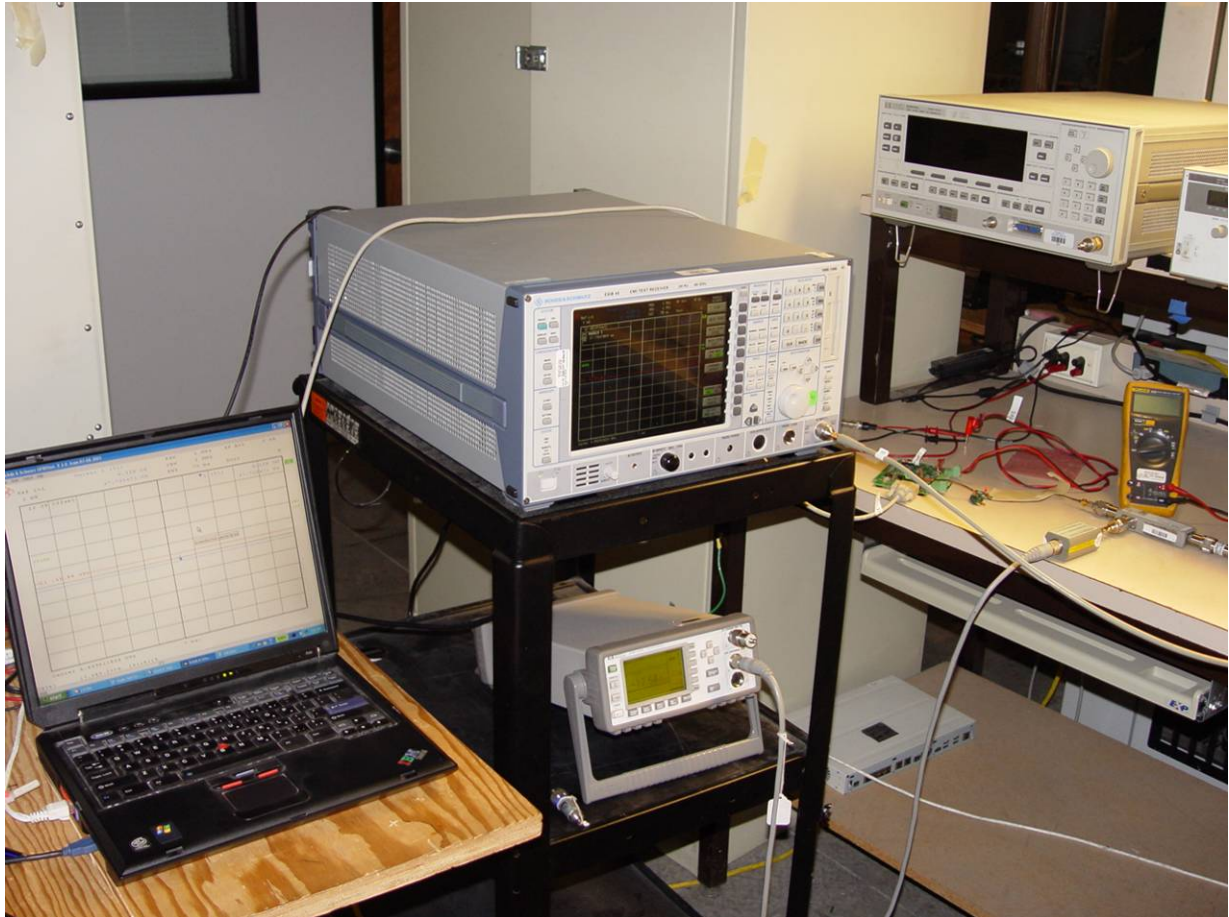

16 December 2009

ICON07 – miKEY
Test Set Up Photographs

General Measurement Test Set Up

Radiated Spurious Emissions – Test Configuration

Radiated Spurious Emissions - below 1 GHz

Radiated Spurious Emissions - above 1 GHz