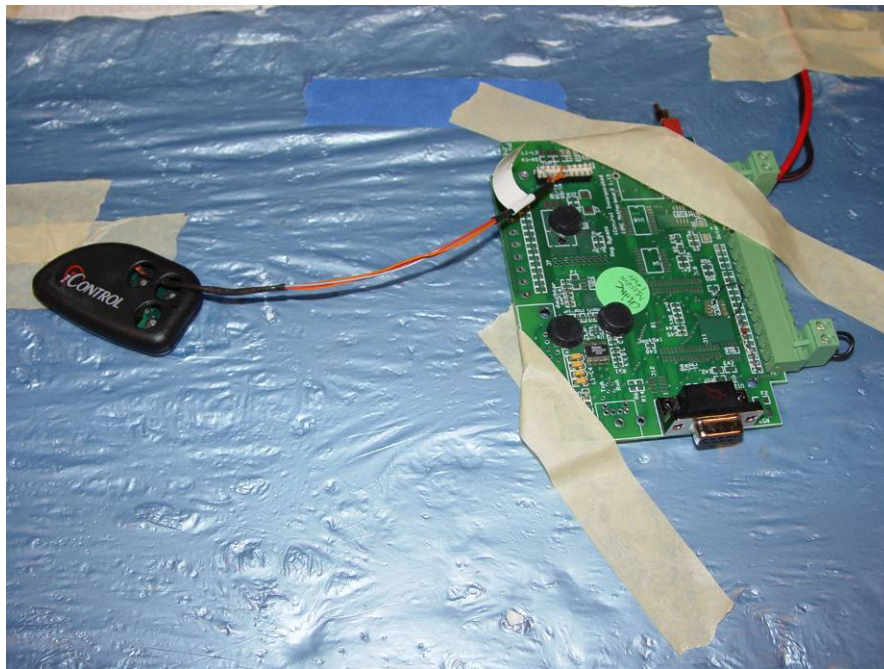

16 December 2009

ICON07 – miKEY
Test Set Up Photographs

General Measurement Test Set Up

Radiated Spurious Emissions – Test Configuration

Radiated Spurious Emissions - below 1 GHz

Radiated Spurious Emissions - above 1 GHz