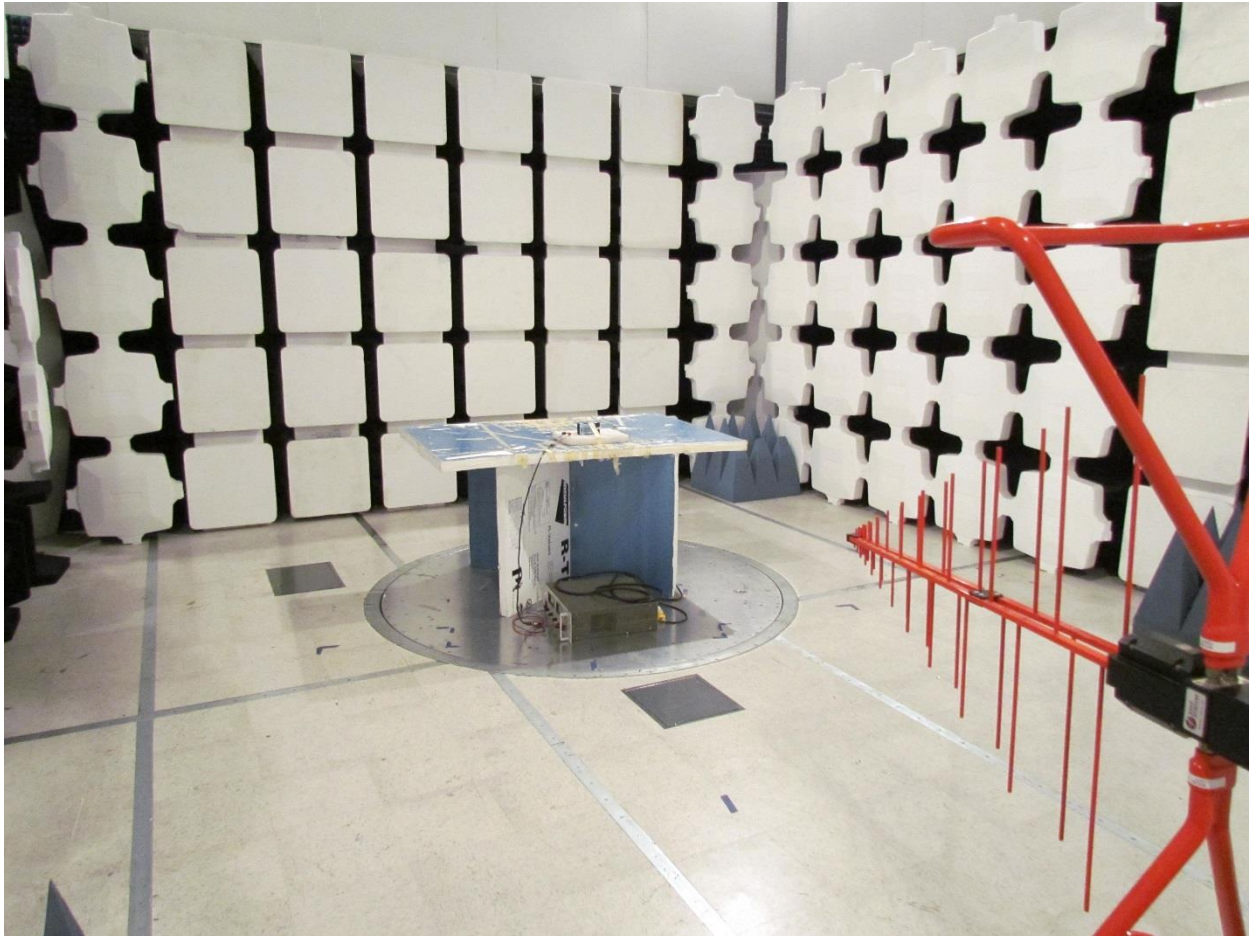

iTAG3G Test Setup Photographs

Close up

SE

W/O Closeup

1.1.1. Test Setup - RE#1 - Radiated Emissions - 3m Chamber

Digital Emissions

Digital Emissions

SE