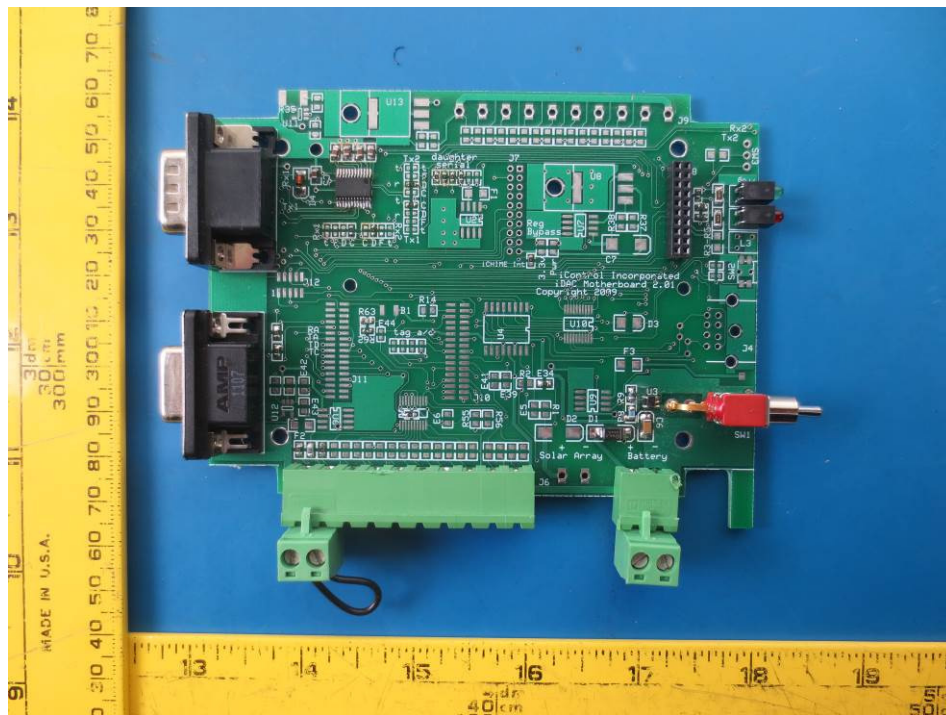

### 13 Exhibit C- EUT Photos

### 13.4 Support Board, iControl Incorporated iDAC Motherboard Bottom View

**13.5 7 dBi Antenna**

**13.6 14.5 dBi Antenna**