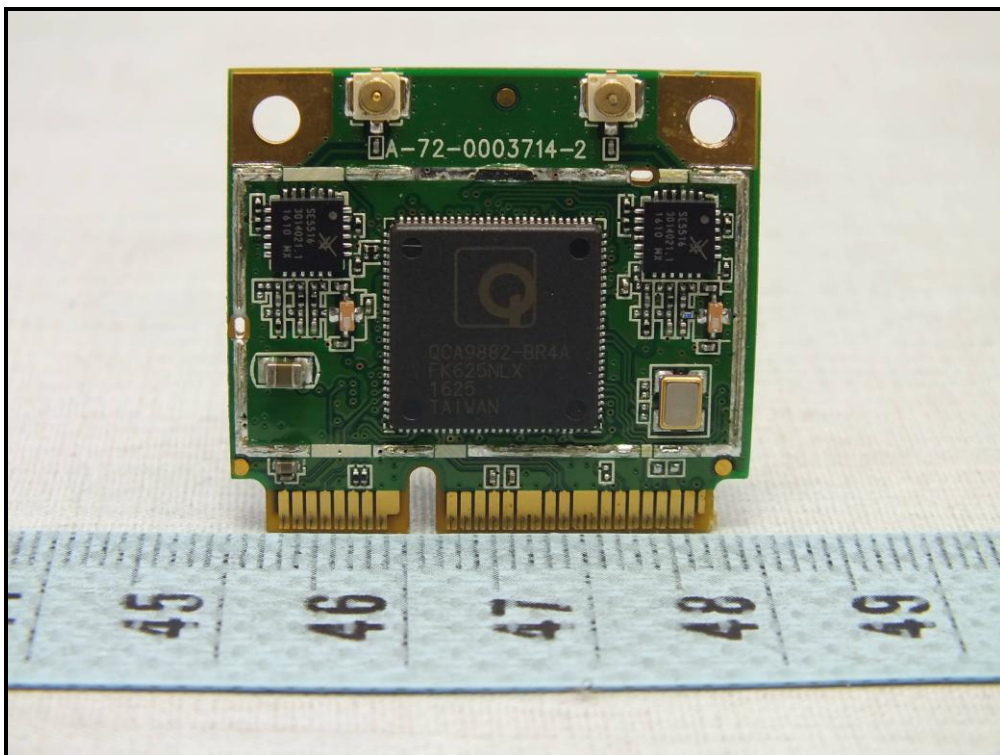

## CONSTRUCTION PHOTOS OF EUT

Brand Name: jjPlus

Model Name: JWX6055

Model Name: JWX6056