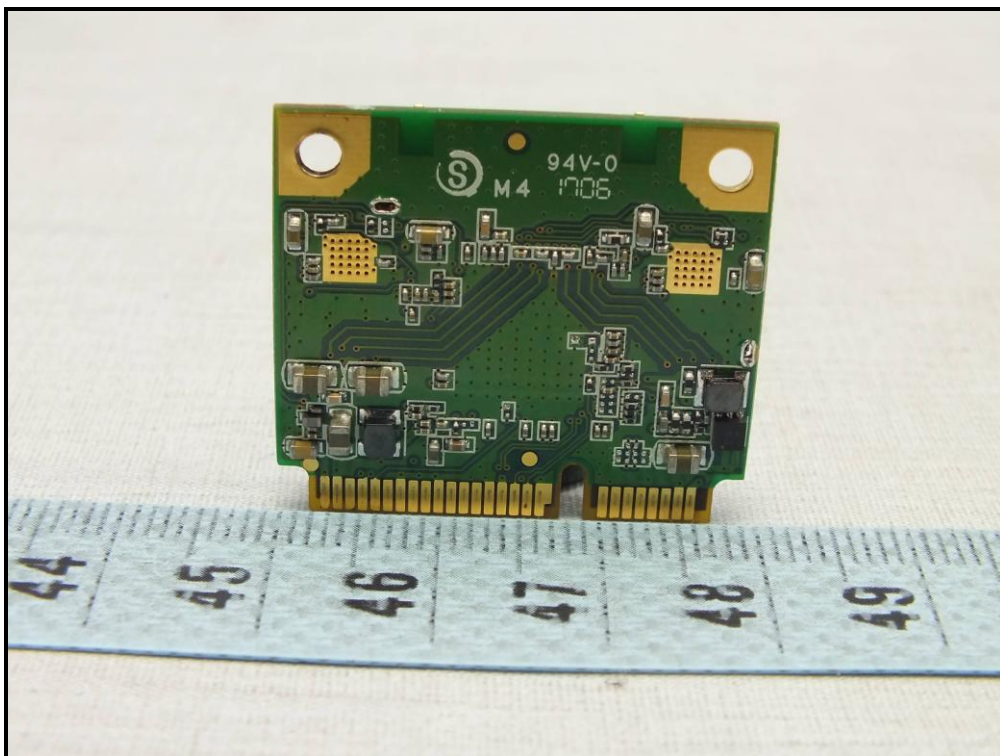

## CONSTRUCTION PHOTOS OF EUT

Brand Name: jjPlus

Model Name: JWX6055

Model Name: JWX6056