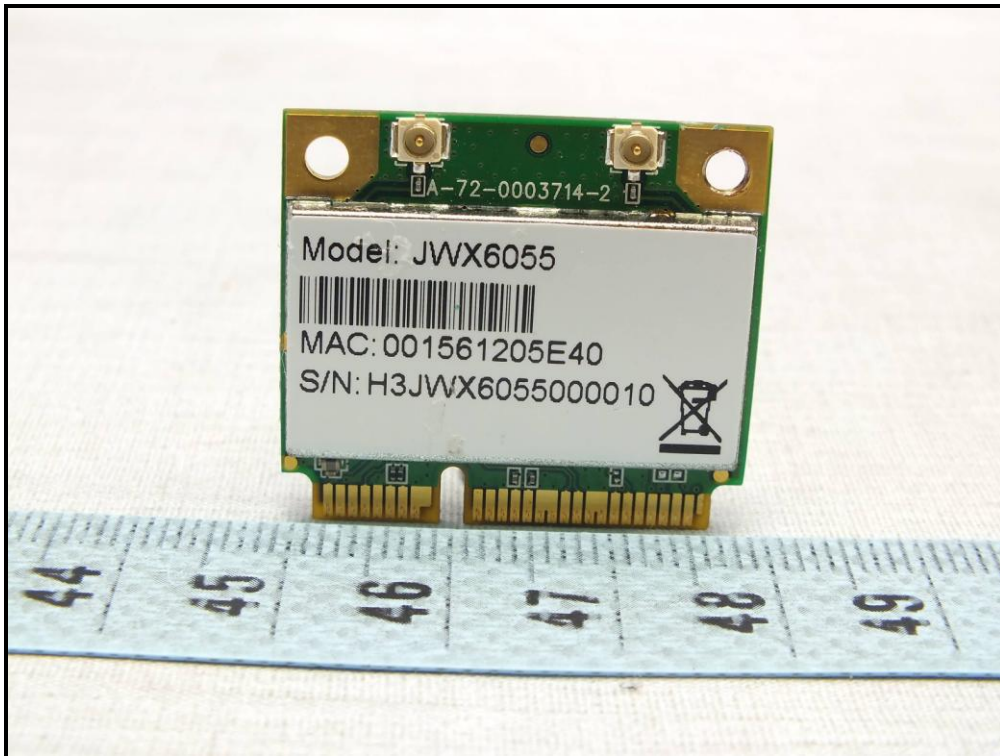

## CONSTRUCTION PHOTOS OF EUT

Brand Name: jjPlus

Model Name: JWX6055

Model Name: JWX6056