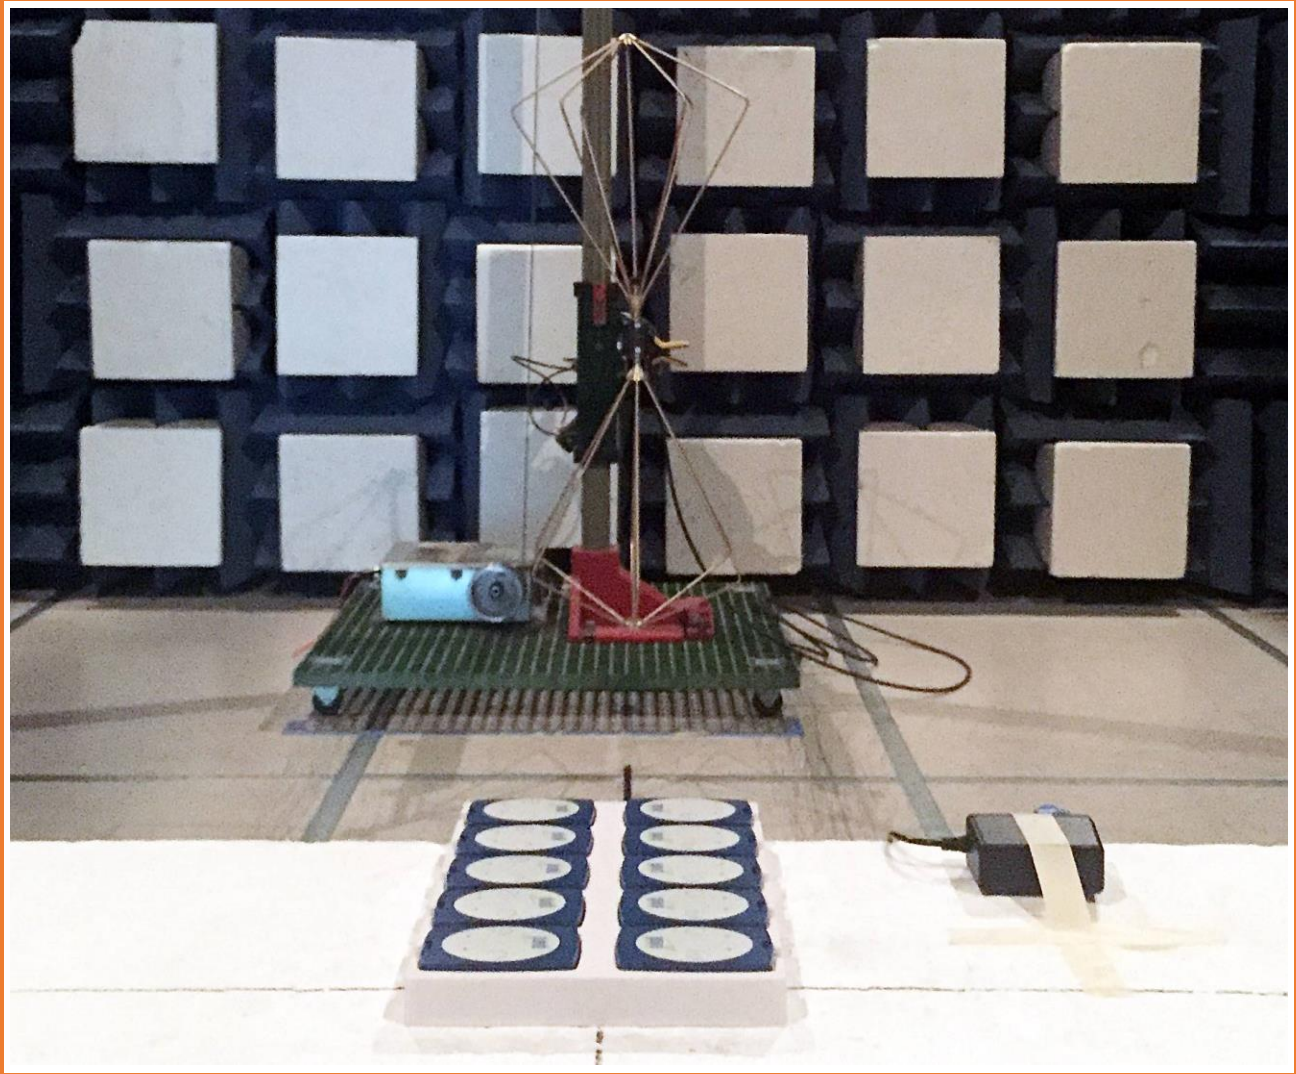

Test setup, Radiated Emissions, 30 to 250MHz