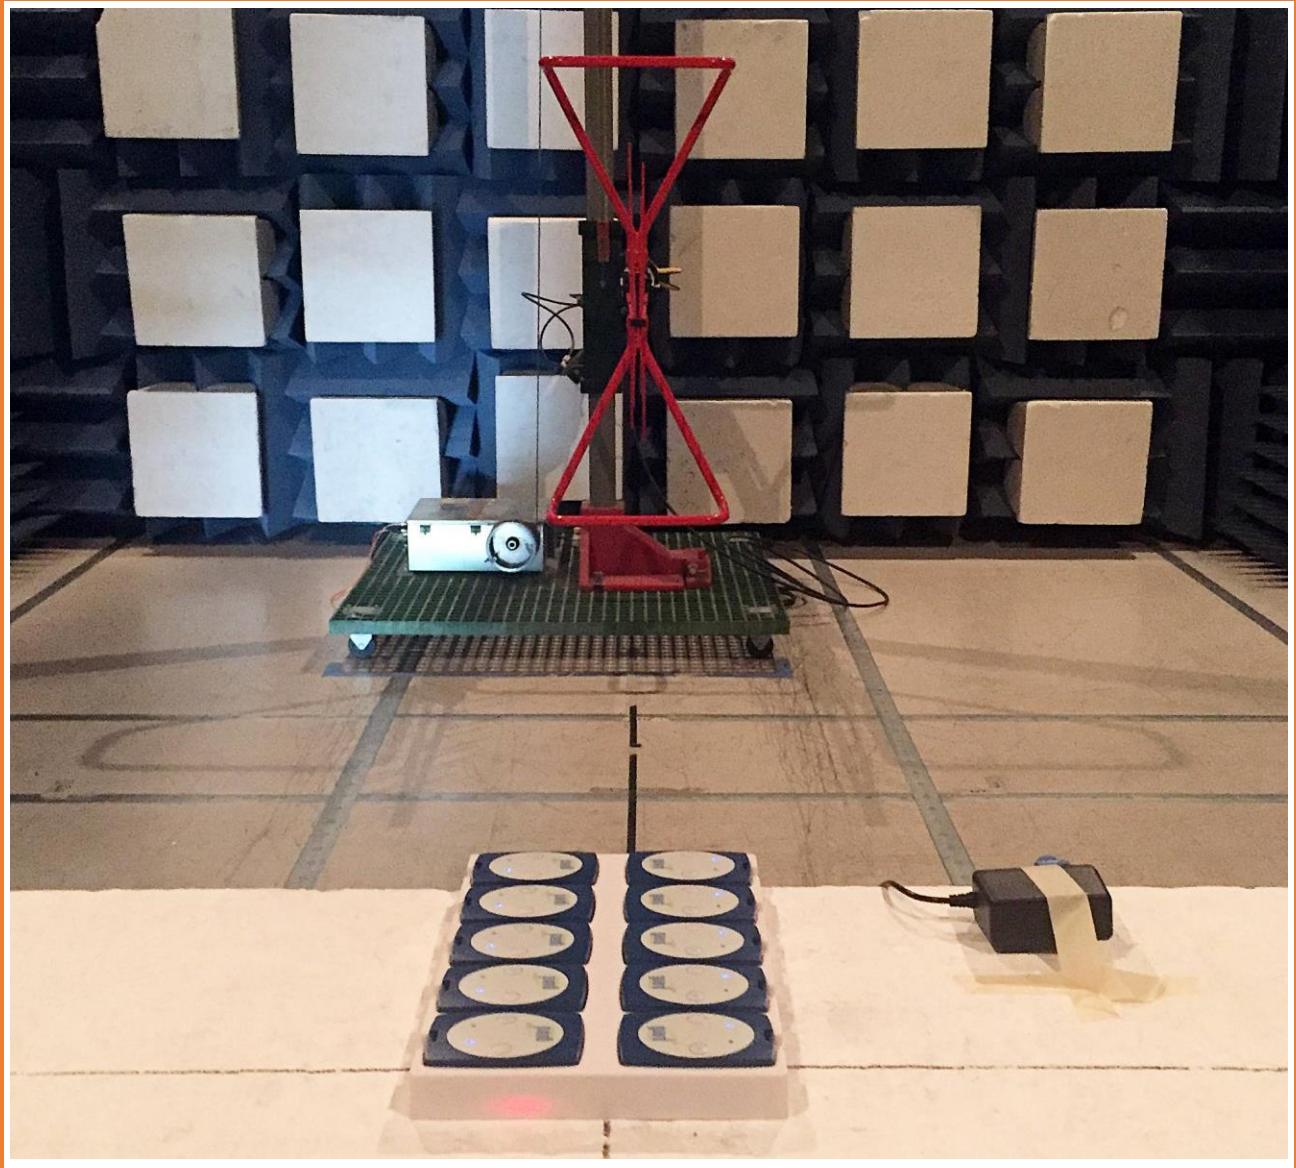

Test setup, Radiated Emissions_PreScan, 30 to 1000MHz