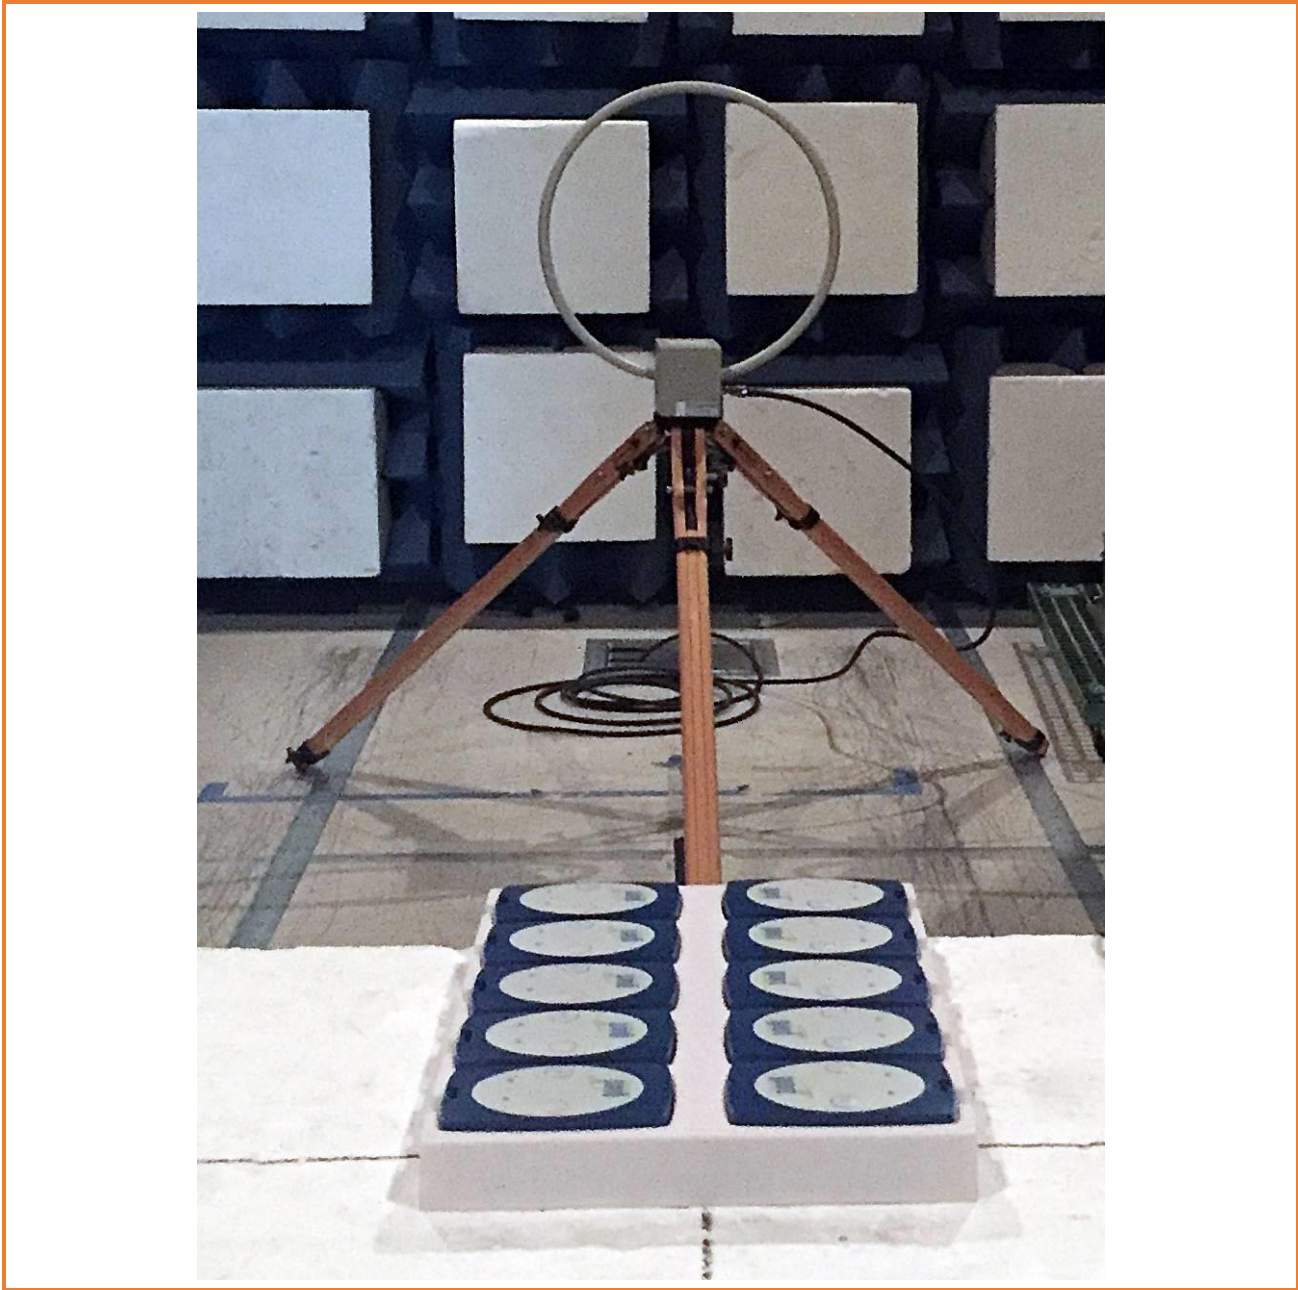

Radiated Spurious Emissions

Test setup, Field Strength & Spurious Emissions under 30MHz