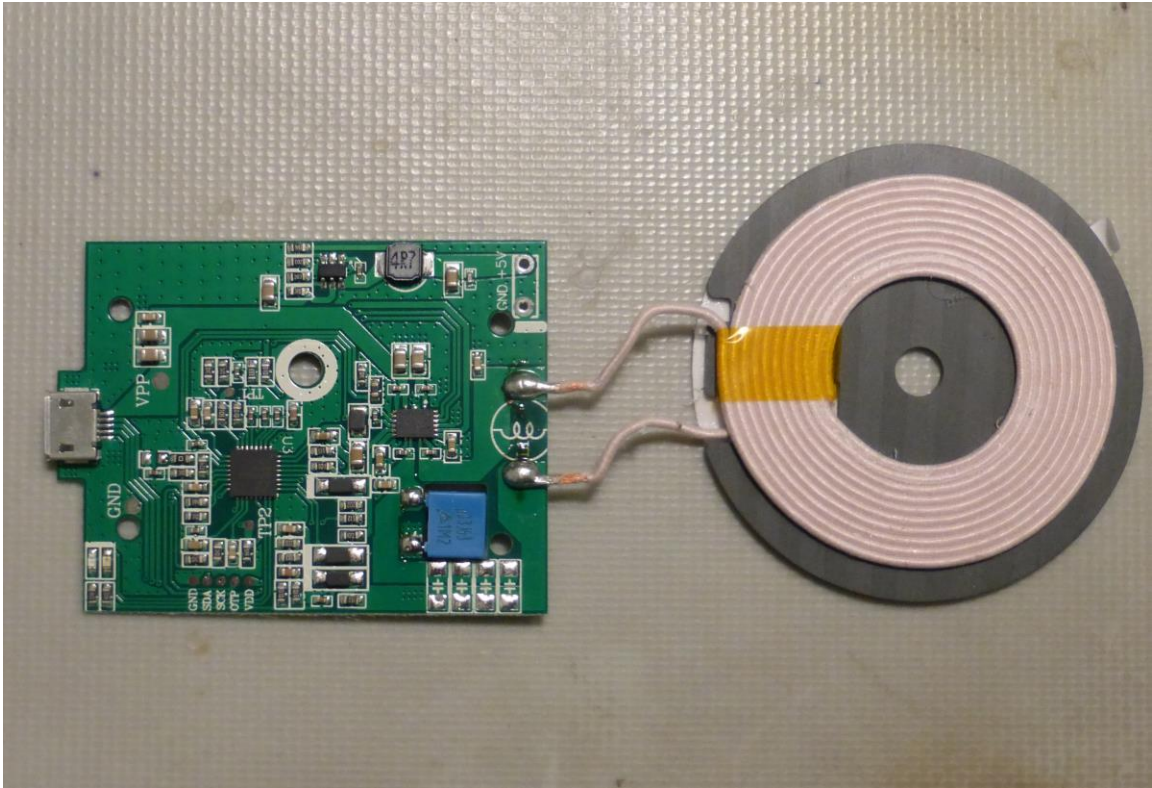

Internal Photos of Wi-Fi Tag Charger

FCC ID:VZKWTC

IC: 9937A-WTC

Revision 3.00

August 12/2021

Revisions

<u>Version</u>	<u>Date</u>	<u>Changed by</u>	<u>Description</u>
1.00	May 21/2021	Alex Bohn	Initial Release
2.00	July 1/2021	David Johanson	Corrected model name from WCT
3.00	Aug 12/2021	David Johanson	Add IC number and removed Confidential notes

Table of Contents

1.	Qi Module side	3
2.	Antenna Side	4
3.	Qi module	5

1. Qi Module side

Figure 1- Qi Module side of Wi-Fi Tag Charger

2. Antenna Side

Figure 2- Antenna side of Wi-Fi Tag Charger

3. Qi module

Figure 3- Qi Module