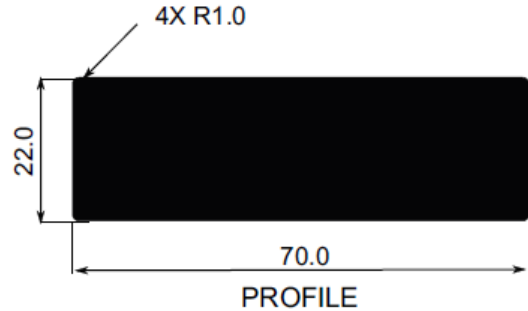

TT32/TT32G/KT86/KT86G Label Information

Trig Avionics
Model Number: TT32/TT32G/KT86/KT86G
FCC: VZI01905
Date: Jun 10 2021

Product Labels

All dimensions in mm

Rogers Labs, Inc.
4405 West 259th Terrace
Louisburg, KS 66053
Phone/Fax: (913) 837-3214
Revision 1