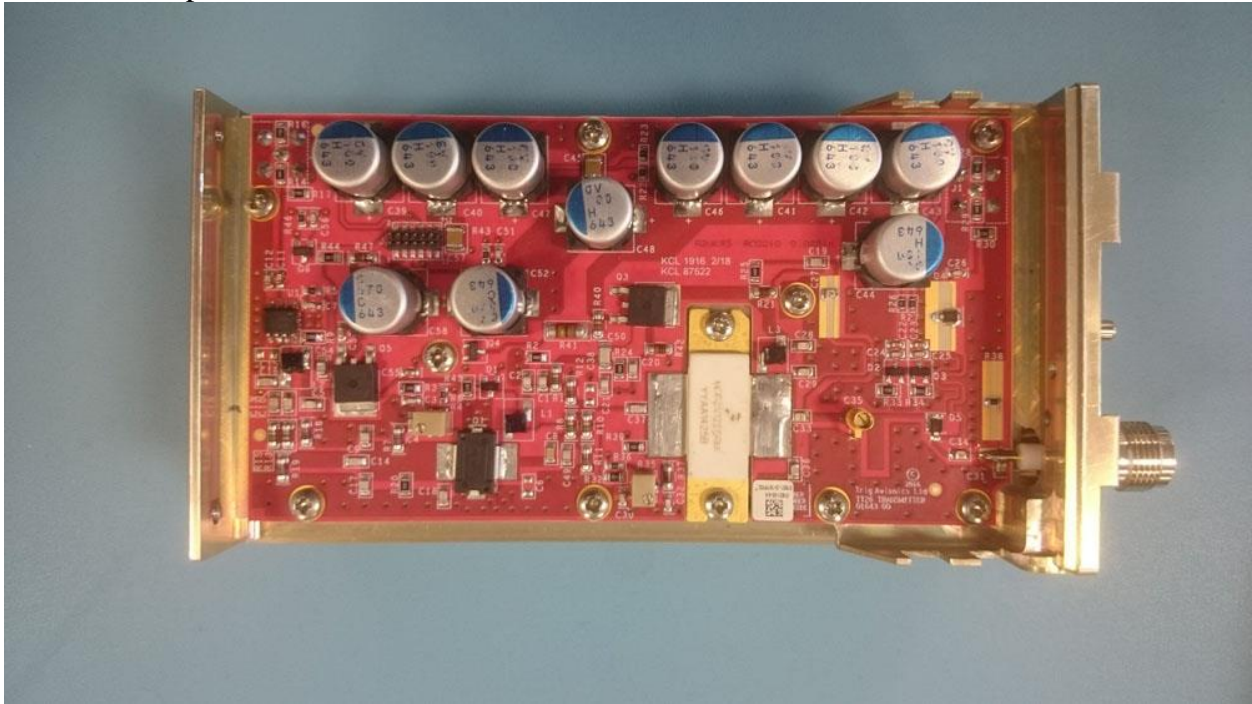

Internal Photographs
Transmitter top

Transmitter Bottom

Rogers Labs, Inc.
4405 W. 259th Terrace
Louisburg, KS 66053
Phone/Fax: (913) 837-3214
Revision 1

Trig Avionics Limited
Model: TT26
Test #: 170228
Test to: CFR47 Parts 2, 87 and RSS-141
File: TT26 IntPho

SN: 00017
FCC: VZI01629
Date: May 16, 2016
Page 1 of 3

Receiver Top

Receiver Bottom

Rogers Labs, Inc.
4405 W. 259th Terrace
Louisburg, KS 66053
Phone/Fax: (913) 837-3214
Revision 1

Trig Avionics Limited
Model: TT26
Test #: 170228
Test to: CFR47 Parts 2, 87 and RSS-141
File: TT26 IntPho