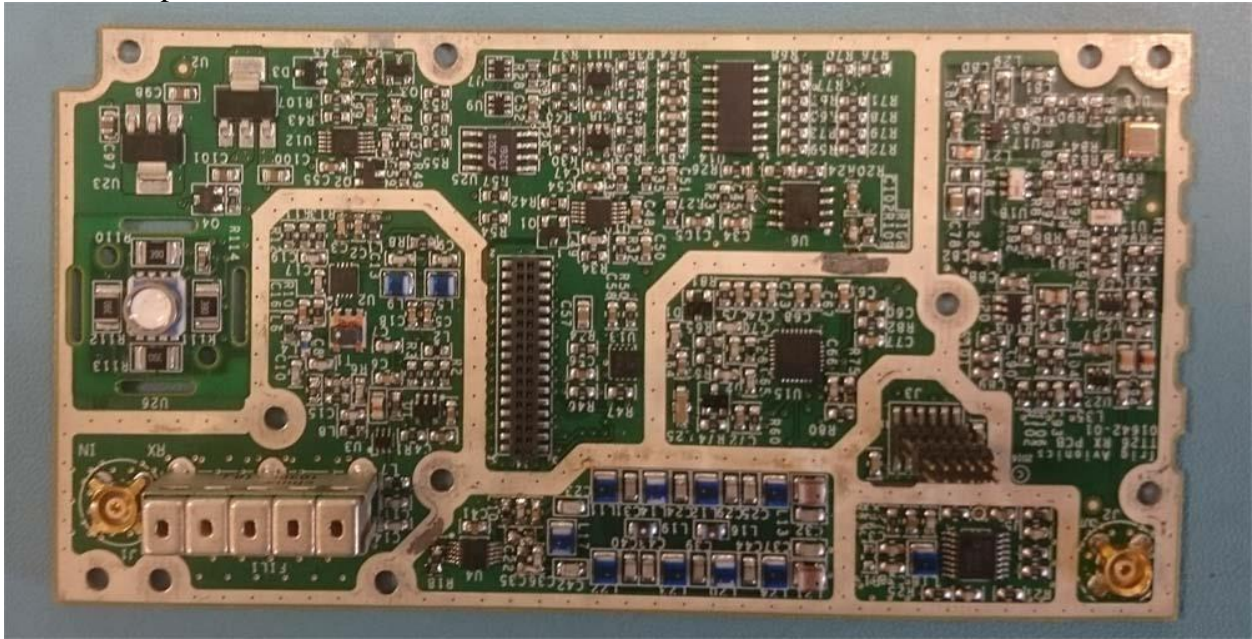

Internal Photographs
Transmitter top

Transmitter Bottom

Rogers Labs, Inc.
4405 W. 259th Terrace
Louisburg, KS 66053
Phone/Fax: (913) 837-3214
Revision 1

Trig Avionics Limited
Model: TT26
Test #: 170228
Test to: CFR47 Parts 2, 87 and RSS-141
File: TT26 IntPho

SN: 00017
FCC: VZI01629
Date: May 16, 2016
Page 1 of 3

Receiver Top

Receiver Bottom

Rogers Labs, Inc.
4405 W. 259th Terrace
Louisburg, KS 66053
Phone/Fax: (913) 837-3214
Revision 1

Trig Avionics Limited
Model: TT26
Test #: 170228
Test to: CFR47 Parts 2, 87 and RSS-141
File: TT26 IntPho