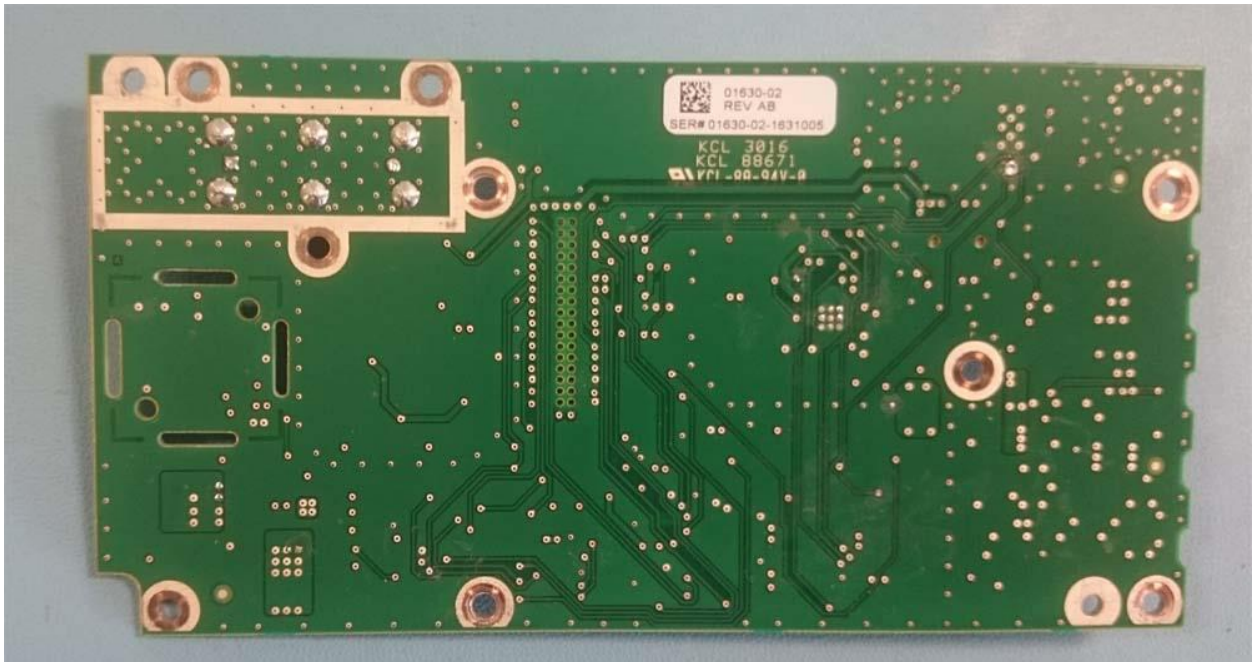

Internal Photographs
Transmitter top

Transmitter Bottom

Rogers Labs, Inc.
4405 W. 259th Terrace
Louisburg, KS 66053
Phone/Fax: (913) 837-3214
Revision 1

Trig Avionics Limited
Model: TT26
Test #: 170228
Test to: CFR47 Parts 2, 87 and RSS-141
File: TT26 IntPho

SN: 00017
FCC: VZI01629
Date: May 16, 2016
Page 1 of 3

Receiver Top

Receiver Bottom

Rogers Labs, Inc.
4405 W. 259th Terrace
Louisburg, KS 66053
Phone/Fax: (913) 837-3214
Revision 1

Trig Avionics Limited
Model: TT26
Test #: 170228
Test to: CFR47 Parts 2, 87 and RSS-141
File: TT26 IntPho