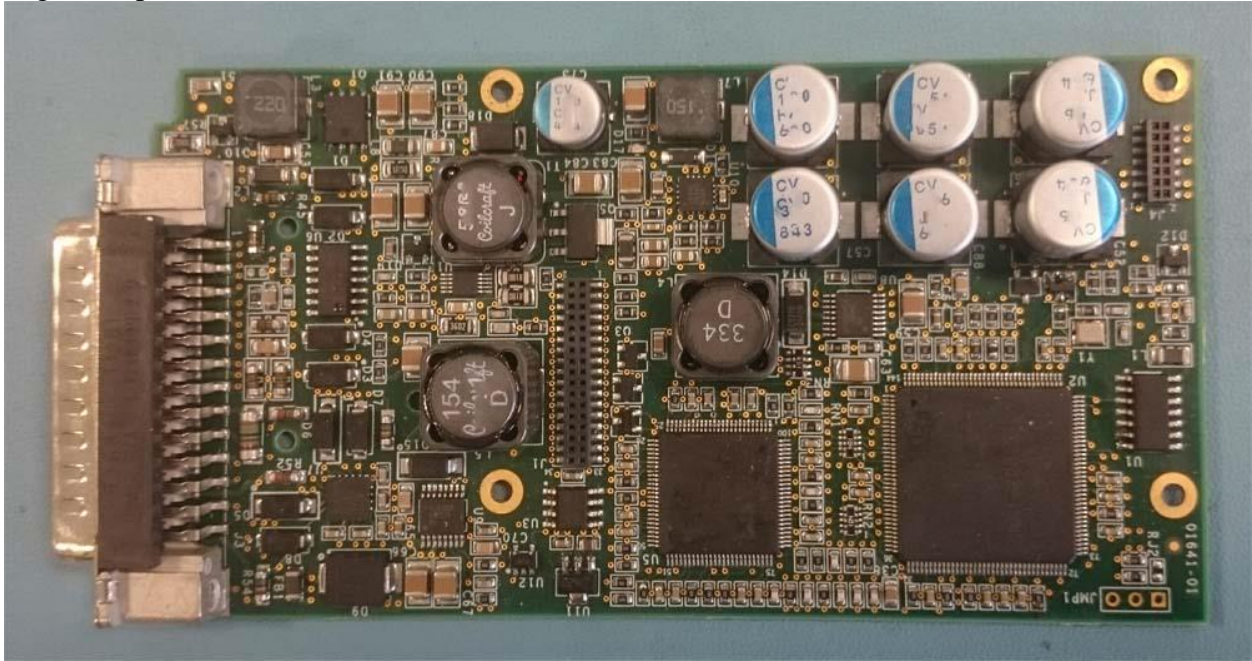

Internal Photographs
Transmitter top

Transmitter Bottom

Rogers Labs, Inc.
4405 W. 259th Terrace
Louisburg, KS 66053
Phone/Fax: (913) 837-3214
Revision 1

Trig Avionics Limited
Model: TT26
Test #: 170228
Test to: CFR47 Parts 2, 87 and RSS-141
File: TT26 IntPho

SN: 00017
FCC: VZI01629
Date: May 16, 2016
Page 1 of 3

Receiver Top

Receiver Bottom

Rogers Labs, Inc.
4405 W. 259th Terrace
Louisburg, KS 66053
Phone/Fax: (913) 837-3214
Revision 1

Trig Avionics Limited
Model: TT26
Test #: 170228
Test to: CFR47 Parts 2, 87 and RSS-141
File: TT26 IntPho

SN: 00017
FCC: VZI01629
Date: May 16, 2016
Page 2 of 3

Digital Top

Digital Bottom

Rogers Labs, Inc.
4405 W. 259th Terrace
Louisburg, KS 66053
Phone/Fax: (913) 837-3214
Revision 1

Trig Avionics Limited
Model: TT26
Test #: 170228
Test to: CFR47 Parts 2, 87 and RSS-141
File: TT26 IntPho