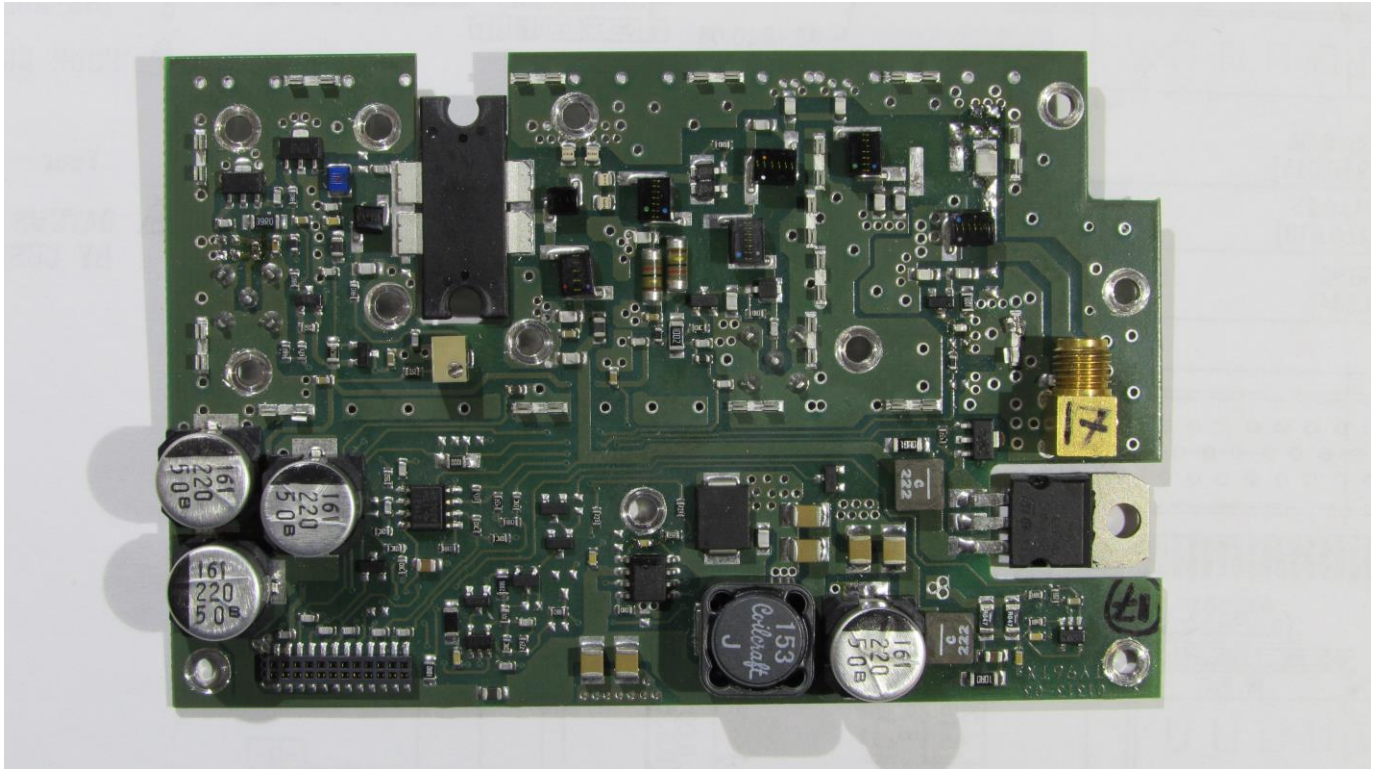

Internal Photographs

Rogers Labs, Inc.  
4405 W. 259th Terrace  
Louisburg, KS 66053  
Phone/Fax: (913) 837-3214  
Revision 1

Trig Avionics Limited  
Models: TY 96 and TY 97  
Test #: 160412  
Test to: CFR47 Parts 2, 87 and RSS-141  
File: TY9697 IntPho

SN: ENG9  
FCC: VZI01228  
IC: 10614A-01228  
Date: May 16, 2016  
Page 1 of 2

Rogers Labs, Inc.  
 4405 W. 259th Terrace  
 Louisburg, KS 66053  
 Phone/Fax: (913) 837-3214  
 Revision 1

Trig Avionics Limited  
 Models: TY 96 and TY 97  
 Test #: 160412  
 Test to: CFR47 Parts 2, 87 and RSS-141  
 File: TY9697 IntPho