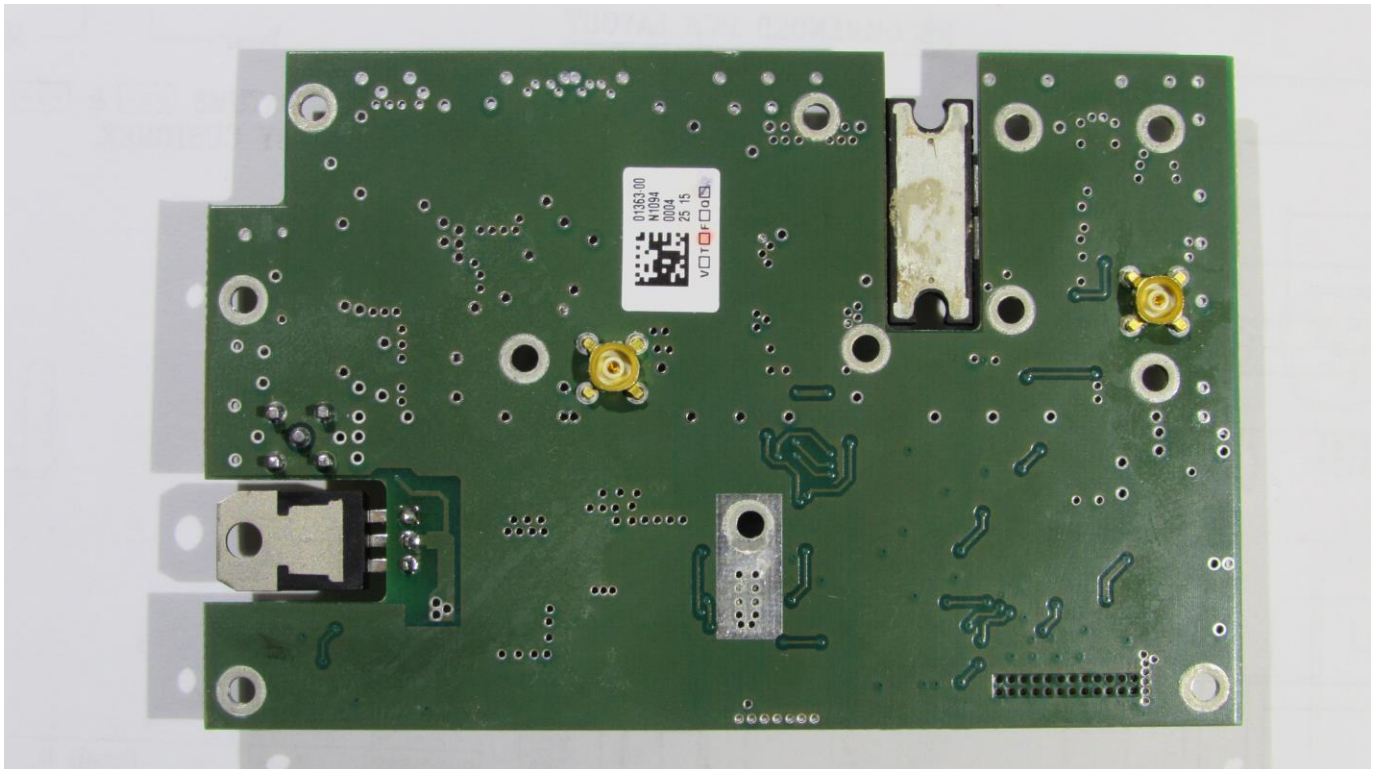

Internal Photographs

Rogers Labs, Inc.  
4405 W. 259th Terrace  
Louisburg, KS 66053  
Phone/Fax: (913) 837-3214  
Revision 1

Trig Avionics Limited  
Models: TY 96 and TY 97  
Test #: 160412  
Test to: CFR47 Parts 2, 87 and RSS-141  
File: TY9697 IntPho

SN: ENG9  
FCC: VZI01228  
IC: 10614A-01228  
Date: May 16, 2016  
Page 1 of 2

Rogers Labs, Inc.  
 4405 W. 259th Terrace  
 Louisburg, KS 66053  
 Phone/Fax: (913) 837-3214  
 Revision 1

Trig Avionics Limited  
 Models: TY 96 and TY 97  
 Test #: 160412  
 Test to: CFR47 Parts 2, 87 and RSS-141  
 File: TY9697 IntPho