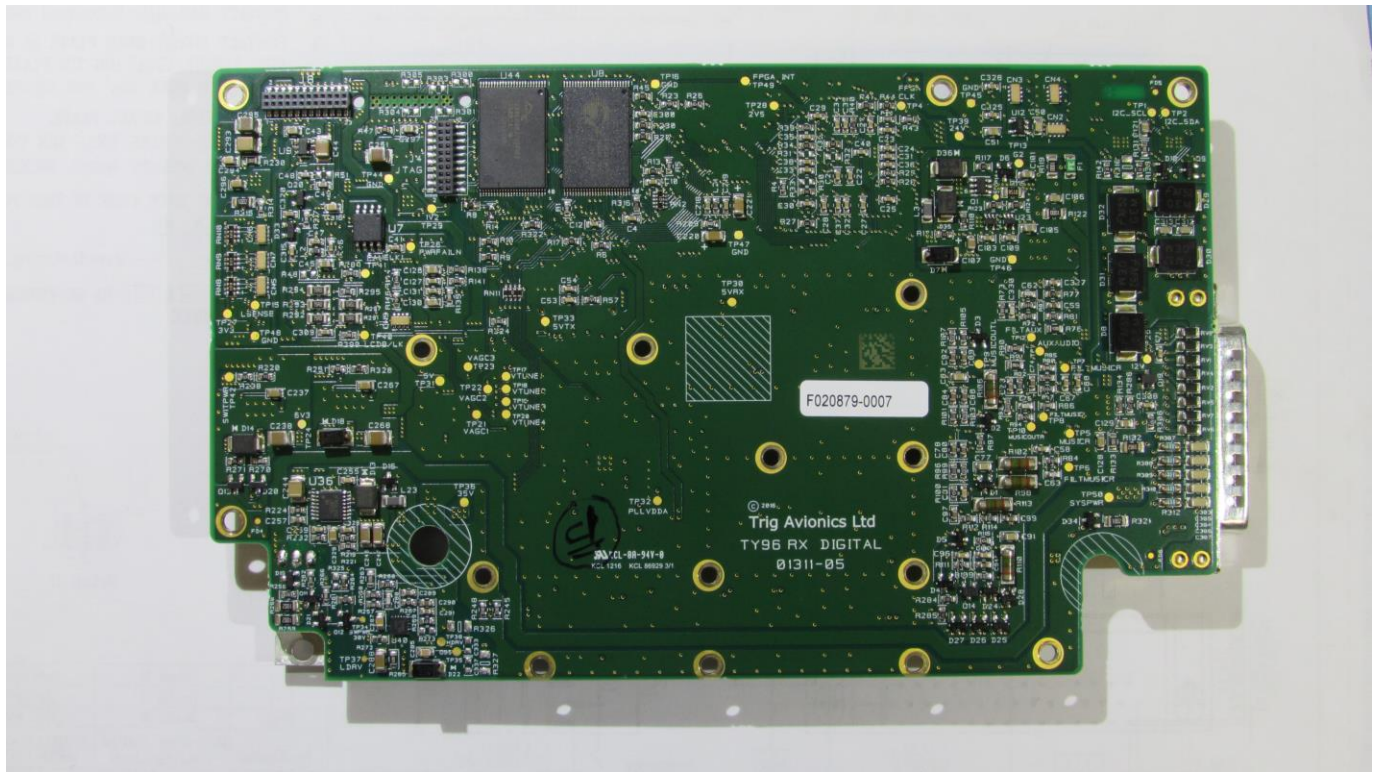

Internal Photographs

Rogers Labs, Inc.  
4405 W. 259th Terrace  
Louisburg, KS 66053  
Phone/Fax: (913) 837-3214  
Revision 1

Trig Avionics Limited  
Models: TY 96 and TY 97  
Test #: 160412  
Test to: CFR47 Parts 2, 87 and RSS-141  
File: TY9697 IntPho

SN: ENG9  
FCC: VZI01228  
IC: 10614A-01228  
Date: May 16, 2016  
Page 1 of 2

Rogers Labs, Inc.  
 4405 W. 259th Terrace  
 Louisburg, KS 66053  
 Phone/Fax: (913) 837-3214  
 Revision 1

Trig Avionics Limited  
 Models: TY 96 and TY 97  
 Test #: 160412  
 Test to: CFR47 Parts 2, 87 and RSS-141  
 File: TY9697 IntPho