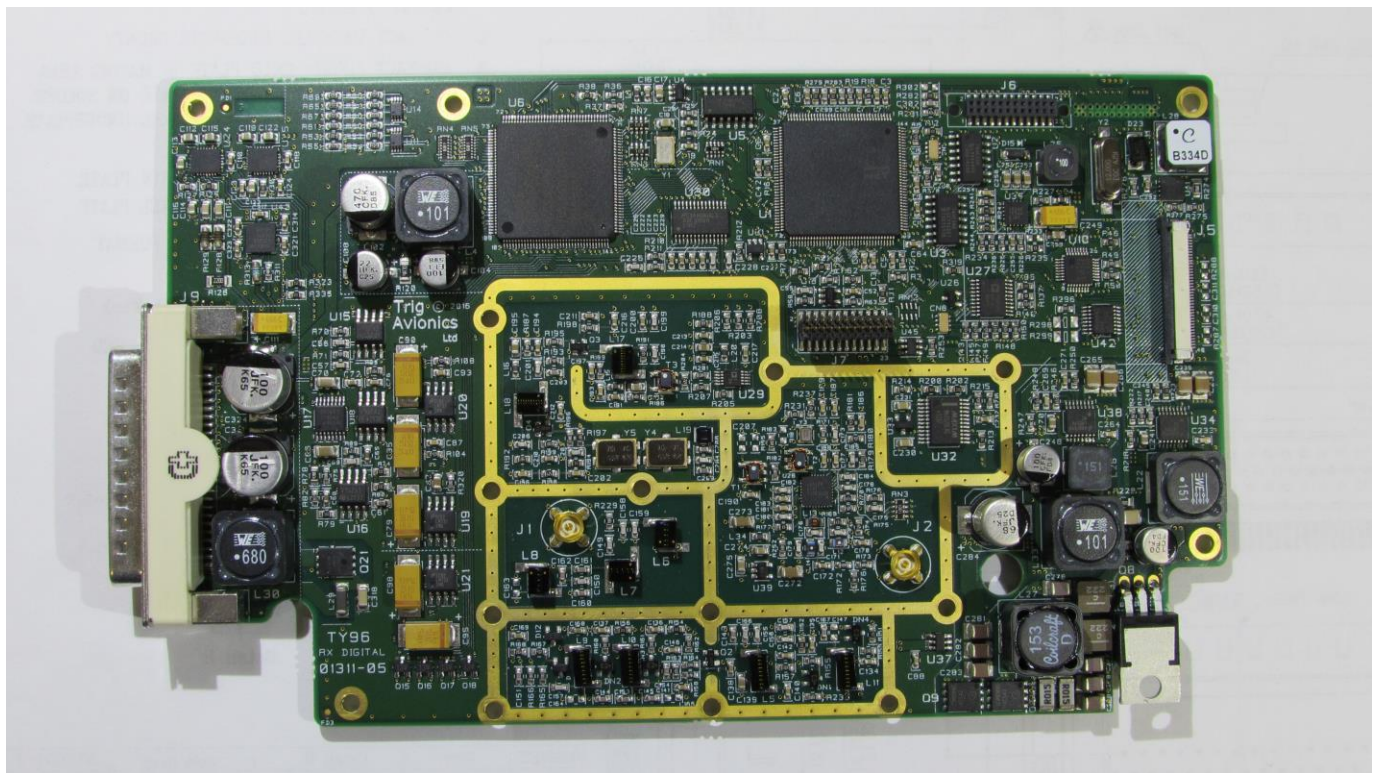

Internal Photographs

Rogers Labs, Inc.  
4405 W. 259th Terrace  
Louisburg, KS 66053  
Phone/Fax: (913) 837-3214  
Revision 1

Trig Avionics Limited  
Models: TY 96 and TY 97  
Test #: 160412  
Test to: CFR47 Parts 2, 87 and RSS-141  
File: TY9697 IntPho

SN: ENG9  
FCC: VZI01228  
IC: 10614A-01228  
Date: May 16, 2016  
Page 1 of 2

Rogers Labs, Inc.  
 4405 W. 259th Terrace  
 Louisburg, KS 66053  
 Phone/Fax: (913) 837-3214  
 Revision 1

Trig Avionics Limited  
 Models: TY 96 and TY 97  
 Test #: 160412  
 Test to: CFR47 Parts 2, 87 and RSS-141  
 File: TY9697 IntPho