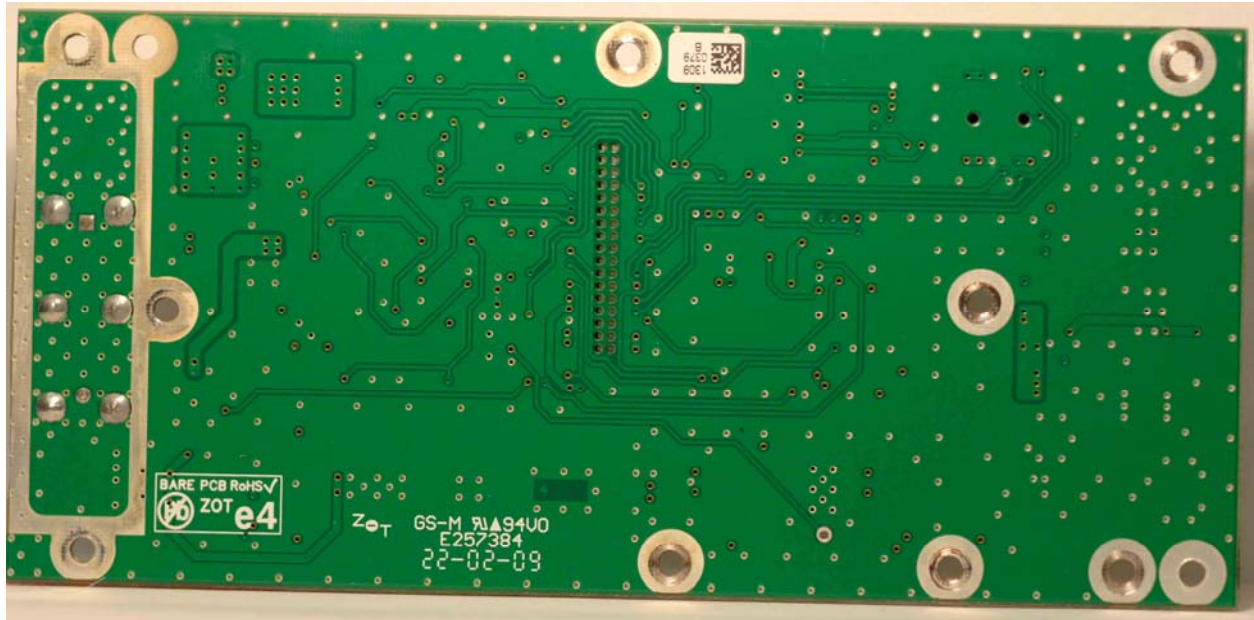

Internal Photographs
Transmitter

Rogers Labs, Inc.
4405 West 259th Terrace
Louisburg, KS 66053
Phone/Fax: (913) 837-3214
Revision 1

Trig Avionics Limited
Model: TT22
Test #: 091002
Test to: FCC Parts 2, 15 and 87
File: Short Term Conf IntPho VZI00745

SN: ENG3
FCC ID#: VZI00745
Page 1 of 3
Date: October 5, 2009

Receiver

Rogers Labs, Inc.
4405 West 259th Terrace
Louisburg, KS 66053
Phone/Fax: (913) 837-3214
Revision 1

Trig Avionics Limited
Model: TT22
Test #: 091002
Test to: FCC Parts 2, 15 and 87
File: Short Term Conf IntPho VZI00745

SN: ENG3
FCC ID#: VZI00745
Page 2 of 3
Date: October 5, 2009

Digital PCB

Rogers Labs, Inc.
4405 West 259th Terrace
Louisburg, KS 66053
Phone/Fax: (913) 837-3214
Revision 1

Trig Avionics Limited
Model: TT22
Test #: 091002
Test to: FCC Parts 2, 15 and 87
File: Short Term Conf IntPho VZI00745