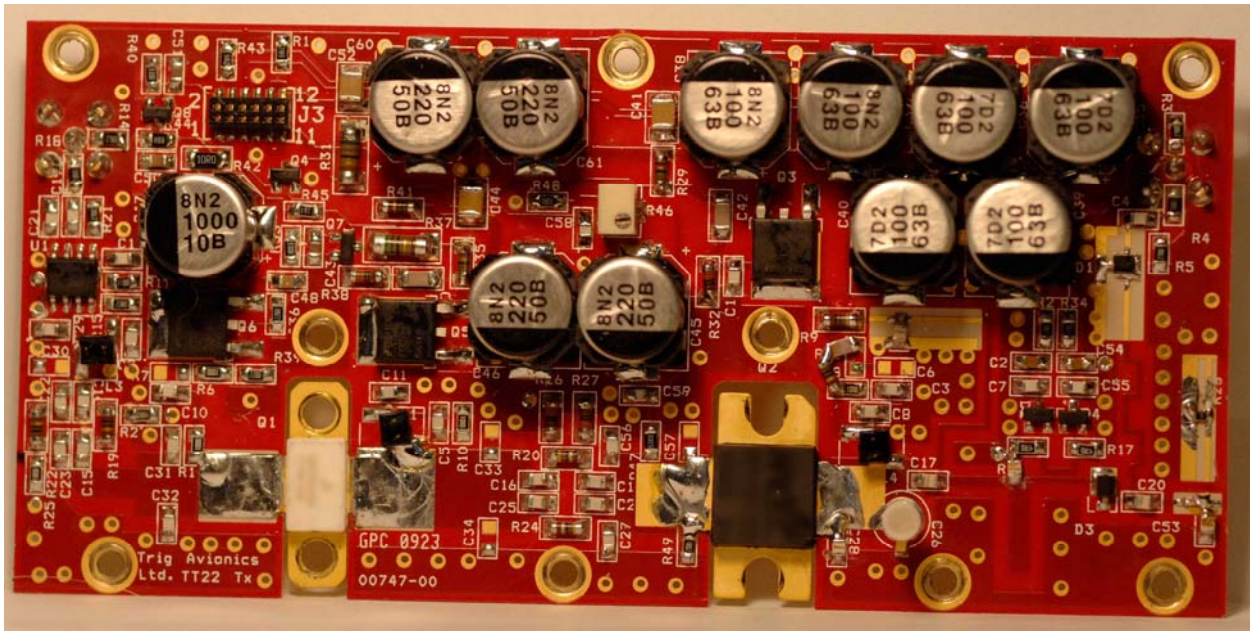

Internal Photographs
Transmitter

Rogers Labs, Inc.
4405 West 259th Terrace
Louisburg, KS 66053
Phone/Fax: (913) 837-3214
Revision 1

Trig Avionics Limited
Model: TT22
Test #: 091002
Test to: FCC Parts 2, 15 and 87
File: Short Term Conf IntPho VZI00745

SN: ENG3
FCC ID#: VZI00745
Page 1 of 3
Date: October 5, 2009

Receiver

Rogers Labs, Inc.
4405 West 259th Terrace
Louisburg, KS 66053
Phone/Fax: (913) 837-3214
Revision 1

Trig Avionics Limited
Model: TT22
Test #: 091002
Test to: FCC Parts 2, 15 and 87
File: Short Term Conf IntPho VZI00745