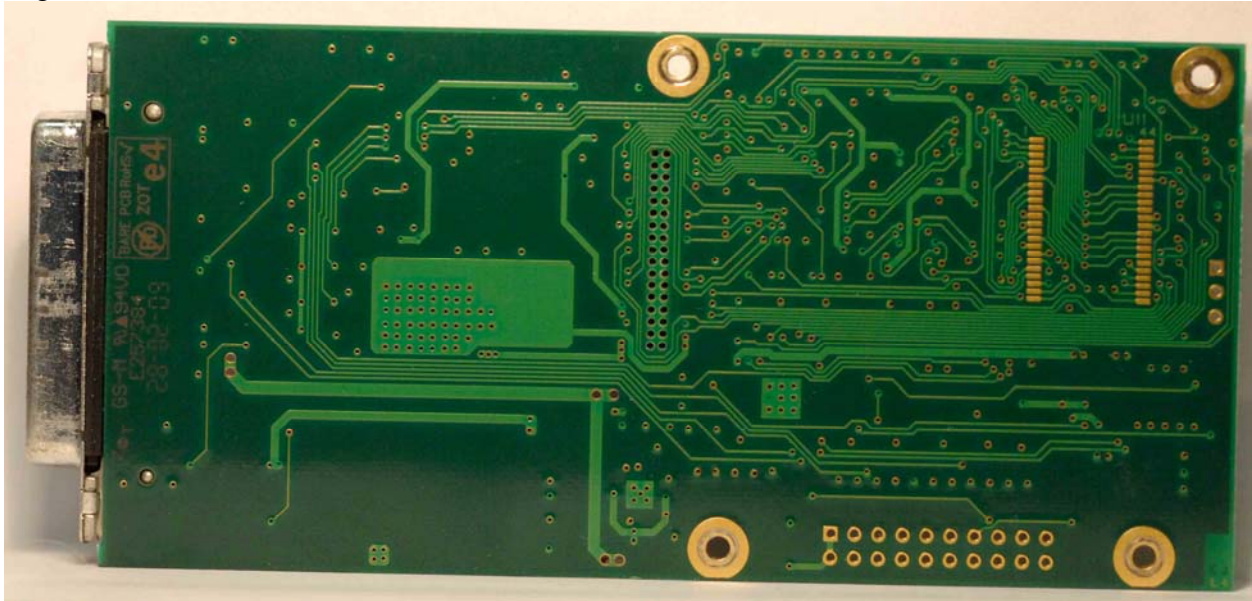

Internal Photographs
Transmitter

Rogers Labs, Inc.
4405 West 259th Terrace
Louisburg, KS 66053
Phone/Fax: (913) 837-3214
Revision 1

Trig Avionics Limited
Model: TT22
Test #: 091002
Test to: FCC Parts 2, 15 and 87
File: Short Term Conf IntPho VZI00745

SN: ENG3
FCC ID#: VZI00745
Page 1 of 3
Date: October 5, 2009

Receiver

Rogers Labs, Inc.
4405 West 259th Terrace
Louisburg, KS 66053
Phone/Fax: (913) 837-3214
Revision 1

Trig Avionics Limited
Model: TT22
Test #: 091002
Test to: FCC Parts 2, 15 and 87
File: Short Term Conf IntPho VZI00745

SN: ENG3
FCC ID#: VZI00745
Page 2 of 3
Date: October 5, 2009

Digital PCB

Rogers Labs, Inc.
4405 West 259th Terrace
Louisburg, KS 66053
Phone/Fax: (913) 837-3214
Revision 1

Trig Avionics Limited
Model: TT22
Test #: 091002
Test to: FCC Parts 2, 15 and 87
File: Short Term Conf IntPho VZI00745