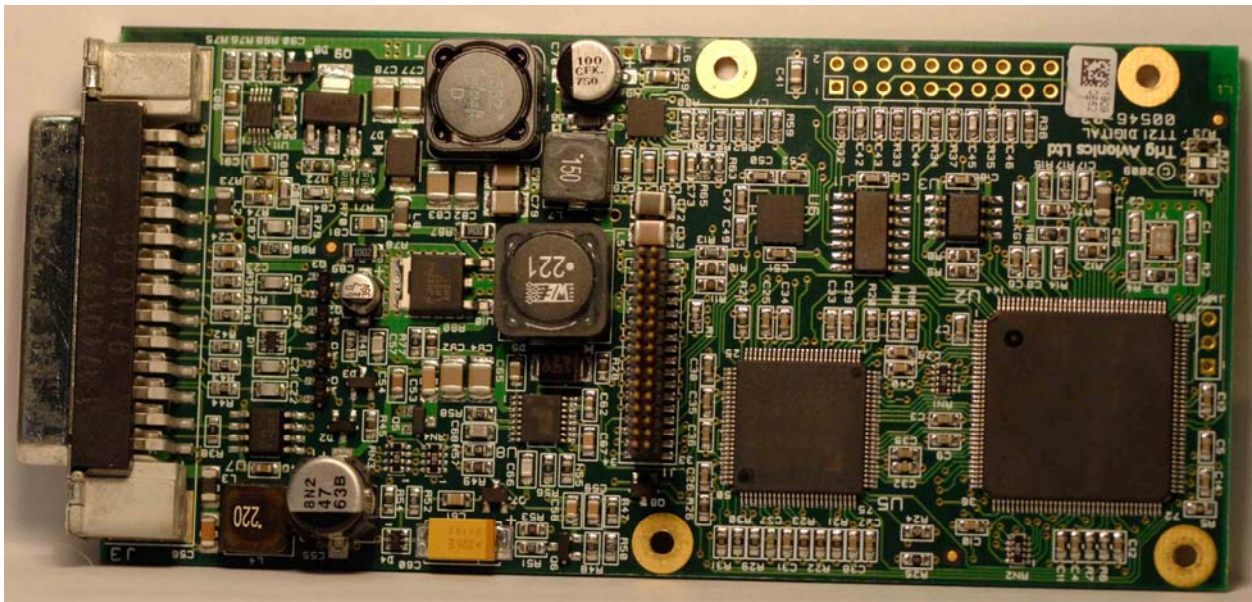

Internal Photographs
Transmitter

Rogers Labs, Inc.
4405 West 259th Terrace
Louisburg, KS 66053
Phone/Fax: (913) 837-3214
Revision 1

Trig Avionics Limited
Model: TT22
Test #: 091002
Test to: FCC Parts 2, 15 and 87
File: Short Term Conf IntPho VZI00745

SN: ENG3
FCC ID#: VZI00745
Page 1 of 3
Date: October 5, 2009

Receiver

Rogers Labs, Inc.
4405 West 259th Terrace
Louisburg, KS 66053
Phone/Fax: (913) 837-3214
Revision 1

Trig Avionics Limited
Model: TT22
Test #: 091002
Test to: FCC Parts 2, 15 and 87
File: Short Term Conf IntPho VZI00745

SN: ENG3
FCC ID#: VZI00745
Page 2 of 3
Date: October 5, 2009

Digital PCB

Rogers Labs, Inc.
4405 West 259th Terrace
Louisburg, KS 66053
Phone/Fax: (913) 837-3214
Revision 1

Trig Avionics Limited
Model: TT22
Test #: 091002
Test to: FCC Parts 2, 15 and 87
File: Short Term Conf IntPho VZI00745