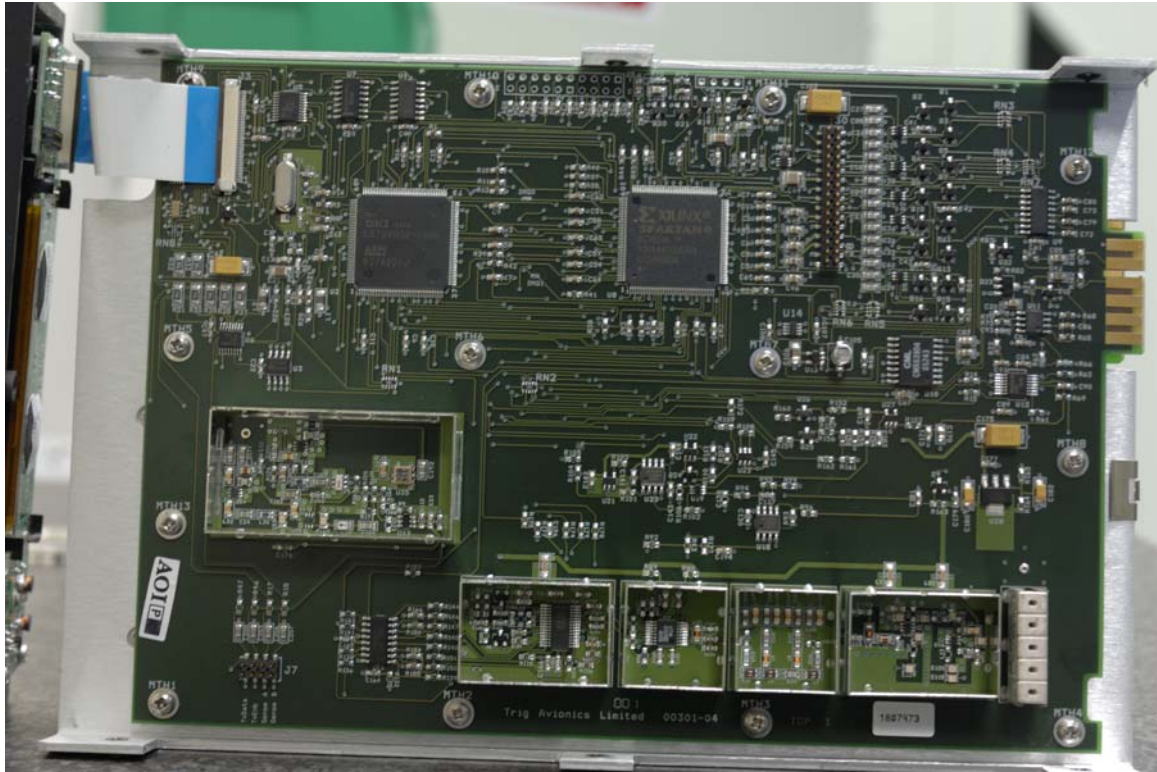

Internal Photographs
Inside case with covers

Rogers Labs, Inc.
4405 West 259th Terrace
Louisburg, KS 66053
Phone/Fax: (913) 837-3214
Revision 1

Trig Avionics Limited
Model: 00220
Test #: 080123
Test to: FCC Parts 2, 15 and 87
File IntPho 00220

SN: 2307-00305
FCC ID#: VZI00220
Page 1 of 3
Date: February 3, 2008

Receiver PCB

Rogers Labs, Inc.
4405 West 259th Terrace
Louisburg, KS 66053
Phone/Fax: (913) 837-3214
Revision 1

Trig Avionics Limited
Model: 00220
Test #: 080123
Test to: FCC Parts 2, 15 and 87
File IntPho 00220