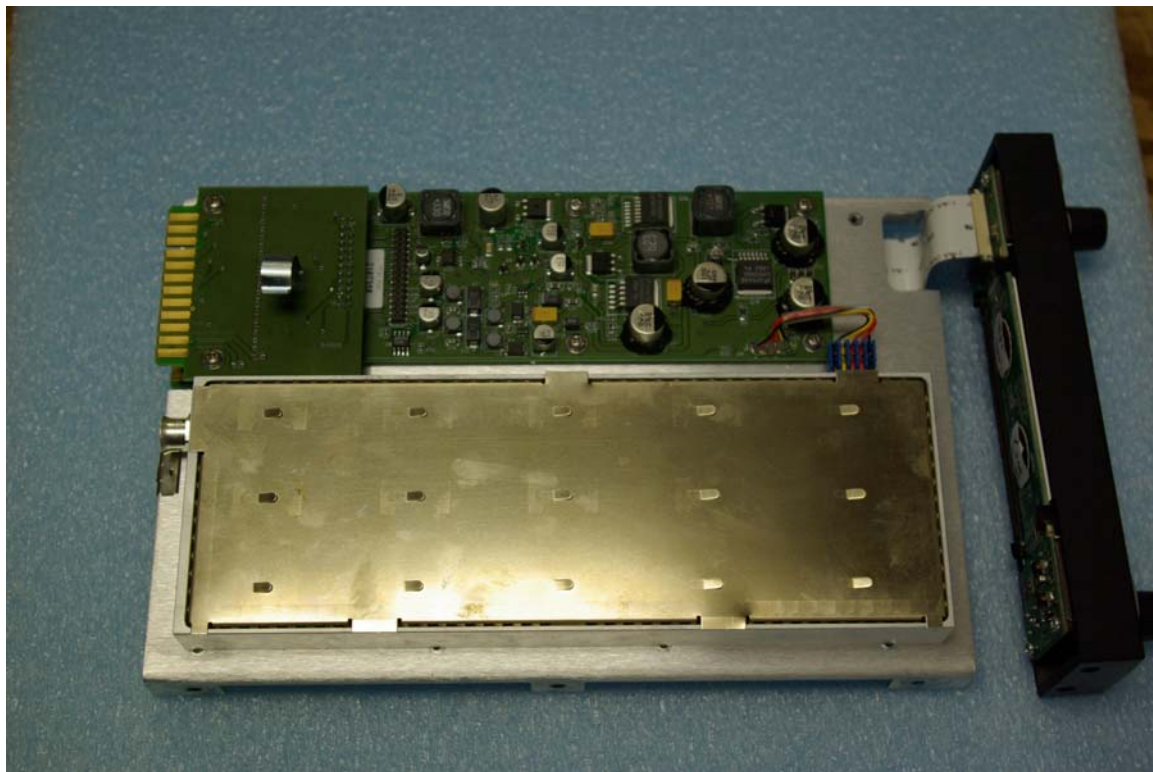

Internal Photographs
Inside case with covers

Rogers Labs, Inc.
4405 West 259th Terrace
Louisburg, KS 66053
Phone/Fax: (913) 837-3214
Revision 1

Trig Avionics Limited
Model: 00220
Test #: 080123
Test to: FCC Parts 2, 15 and 87
File IntPho 00220

SN: 2307-00305
FCC ID#: VZI00220
Page 1 of 3
Date: February 3, 2008

Receiver PCB

Rogers Labs, Inc.
4405 West 259th Terrace
Louisburg, KS 66053
Phone/Fax: (913) 837-3214
Revision 1

Trig Avionics Limited
Model: 00220
Test #: 080123
Test to: FCC Parts 2, 15 and 87
File IntPho 00220