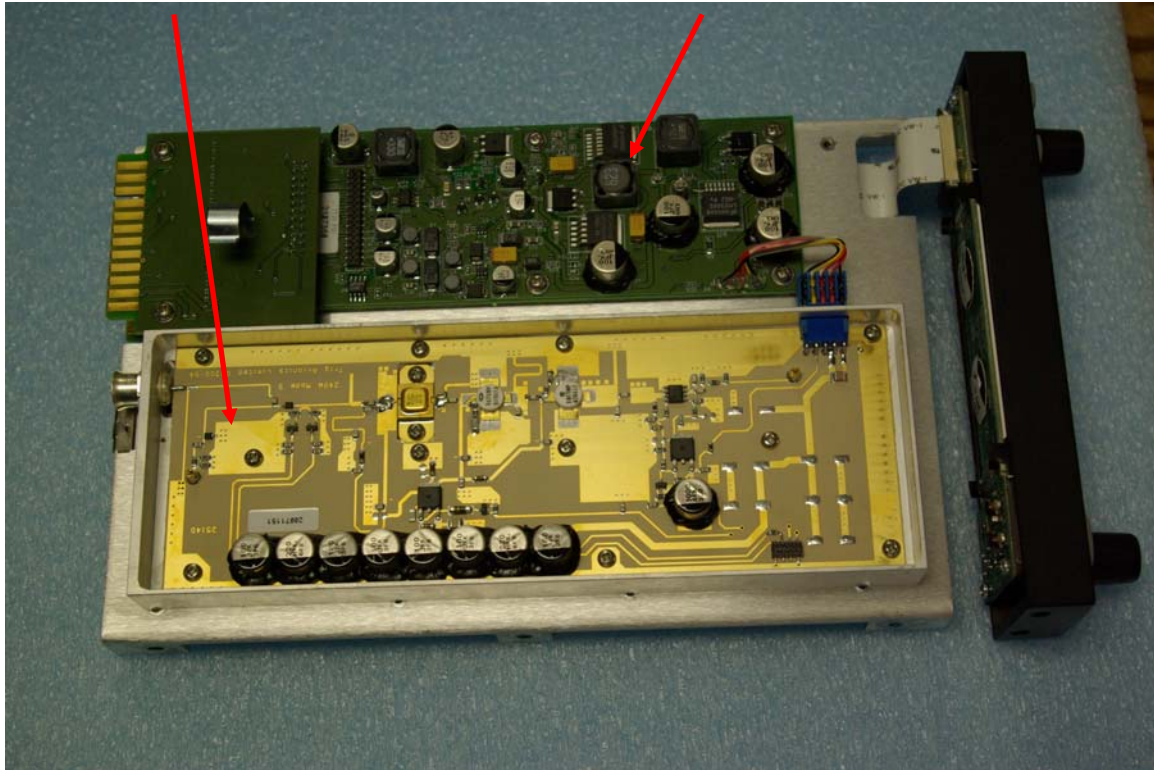

SN: 2307-00305
FCC ID#: VZI00220
Page 1 of 3
Date: February 3, 2008

Receiver PCB

Rogers Labs, Inc.
4405 West 259th Terrace
Louisburg, KS 66053
Phone/Fax: (913) 837-3214
Revision 1

Trig Avionics Limited
Model: 00220
Test #: 080123
Test to: FCC Parts 2, 15 and 87
File IntPho 00220

SN: 2307-00305
FCC ID#: VZI00220
Page 2 of 3
Date: February 3, 2008

Transmitter PCB

Power supply PCB

Bottom side Transmitter PCB