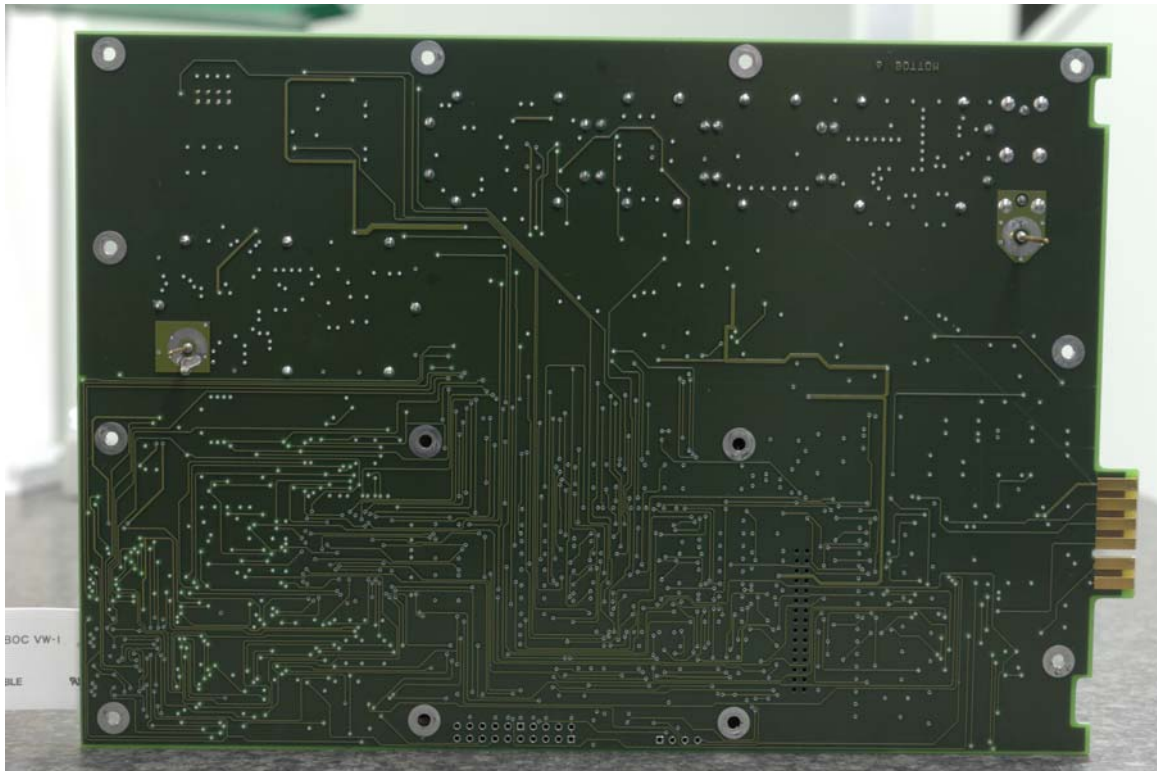

Internal Photographs
Inside case with covers

Rogers Labs, Inc.
4405 West 259th Terrace
Louisburg, KS 66053
Phone/Fax: (913) 837-3214
Revision 1

Trig Avionics Limited
Model: 00220
Test #: 080123
Test to: FCC Parts 2, 15 and 87
File IntPho 00220

SN: 2307-00305
FCC ID#: VZI00220
Page 1 of 3
Date: February 3, 2008

Receiver PCB

Rogers Labs, Inc.
4405 West 259th Terrace
Louisburg, KS 66053
Phone/Fax: (913) 837-3214
Revision 1

Trig Avionics Limited
Model: 00220
Test #: 080123
Test to: FCC Parts 2, 15 and 87
File IntPho 00220

SN: 2307-00305
FCC ID#: VZI00220
Page 2 of 3
Date: February 3, 2008

Transmitter PCB

Power supply PCB

Bottom side Transmitter PCB