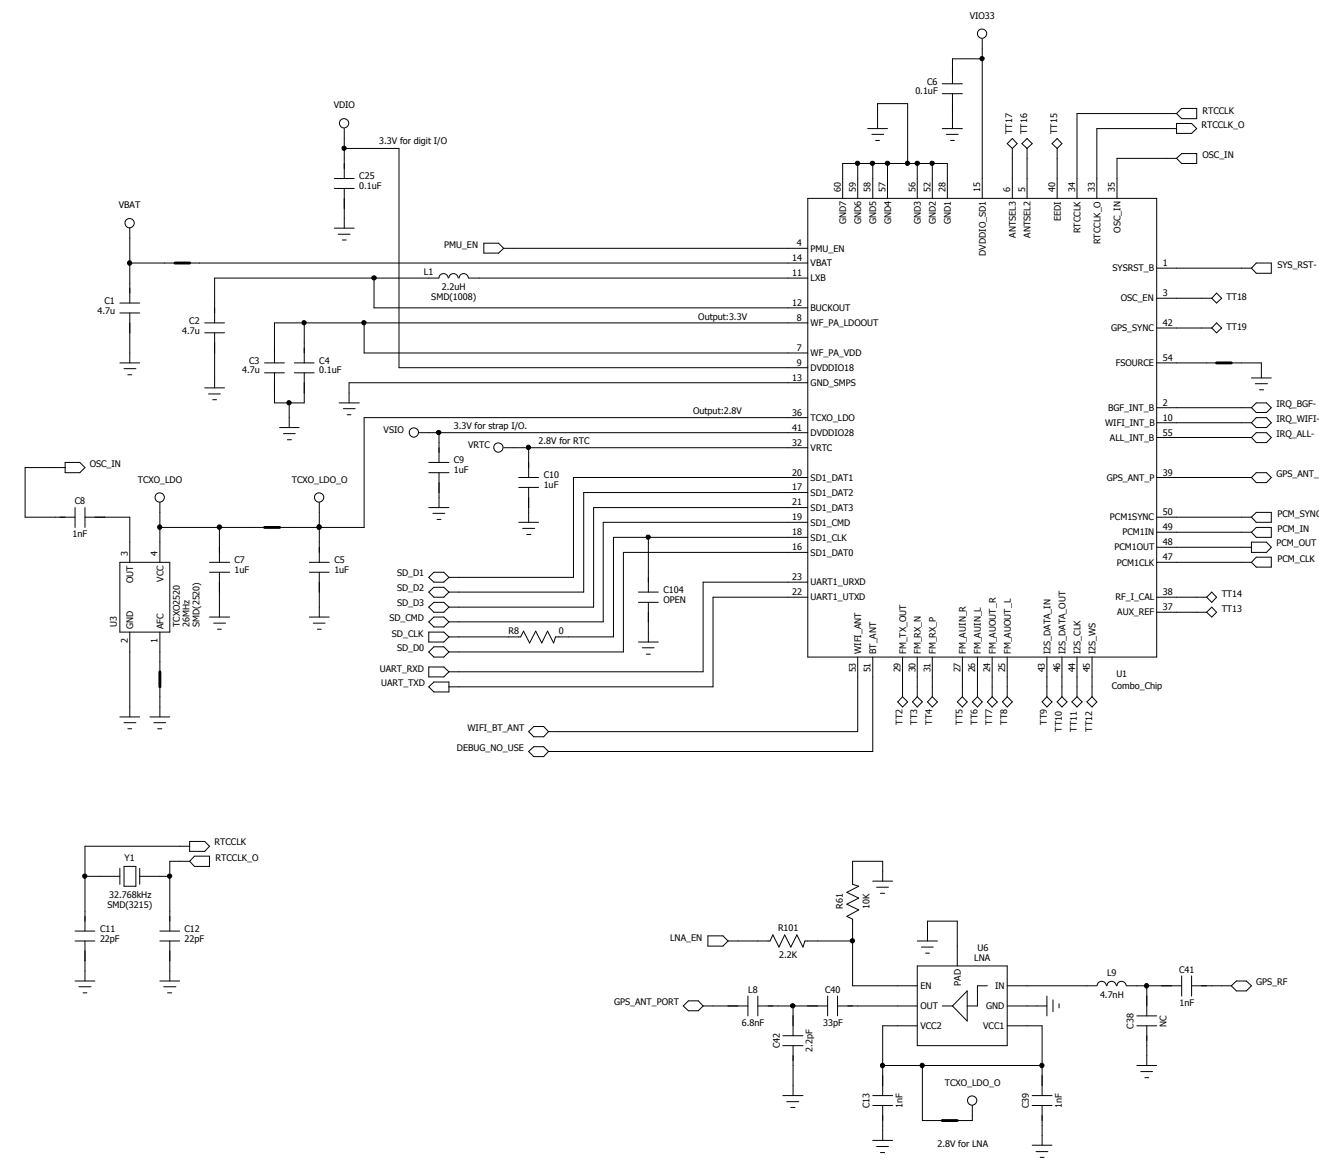

*** MT6620_SIP ***

REVISION RECORD			
LTR	ECO NO:	APPROVED:	DATE:

COMPANY: SUGA ELECTRONICS LTD.			
TITLE: Model SWBGFSA-0 (Wifi+BT+GPS)			
CODE:	SIZE: A2	DRAWING NO:	REV: V1.0
DRAWN: QQ Pei		DATED: Apr 29, 2014	
CHECKED: TONY TSANG		DATED: Apr 29, 2014	
QUALITY CONTROL:		DATED:	
RELEASED:		DATED:	
SCALE:			SHEET: 2 OF 2