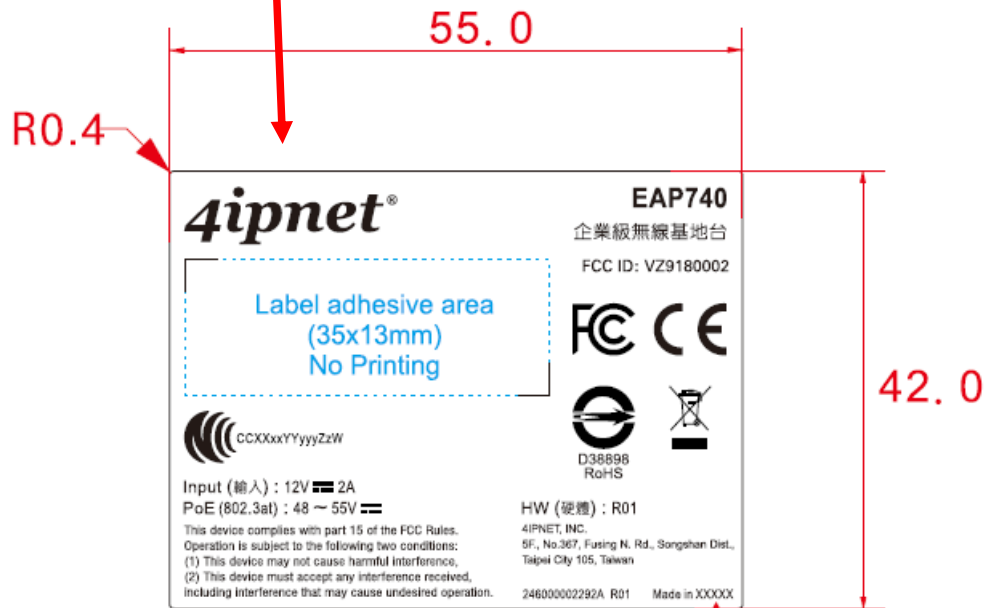

# Label Location

Product names: Enterprise Access Point

Model name: EAP740

FCC ID: VZ9180002

**MFG Country**  
(Arial Narrow, Point 3.5)  
(視製造產地而定)