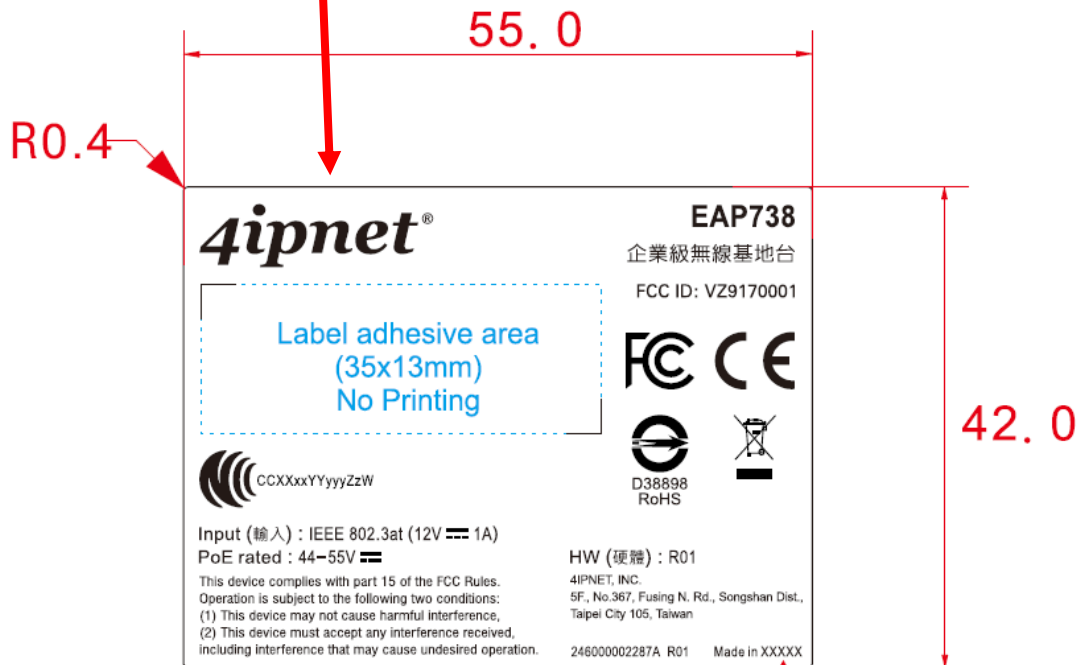

Label Location

Product name: Enterprise Access Point

Model name: EAP738

FCC ID: VZ9170001

MFG Country
(Arial Narrow, Point 3.5)
(視製造產地而定)