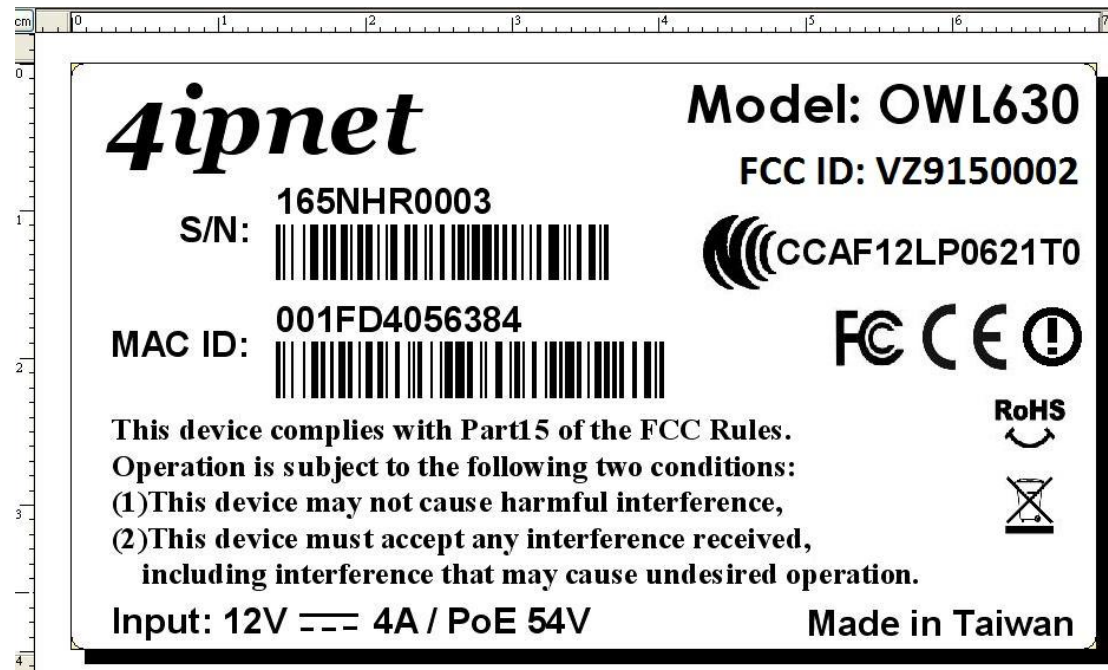

FCC ID: VZ9150002

For Model: OWL630

Label Sample:

Label Location:

On the back side