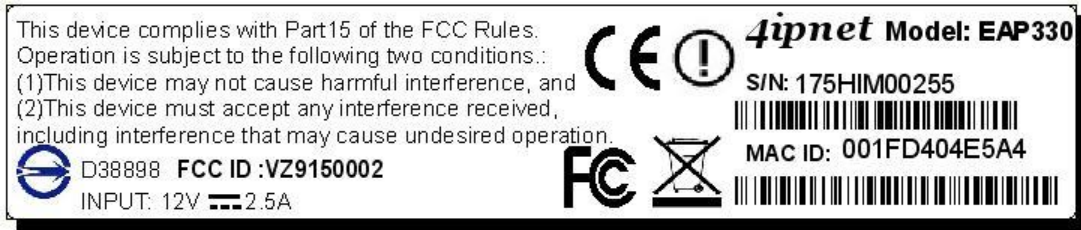

FCC ID: VZ9150002

For Model : EAP330

Label Sample:

Label Location:

On the back side