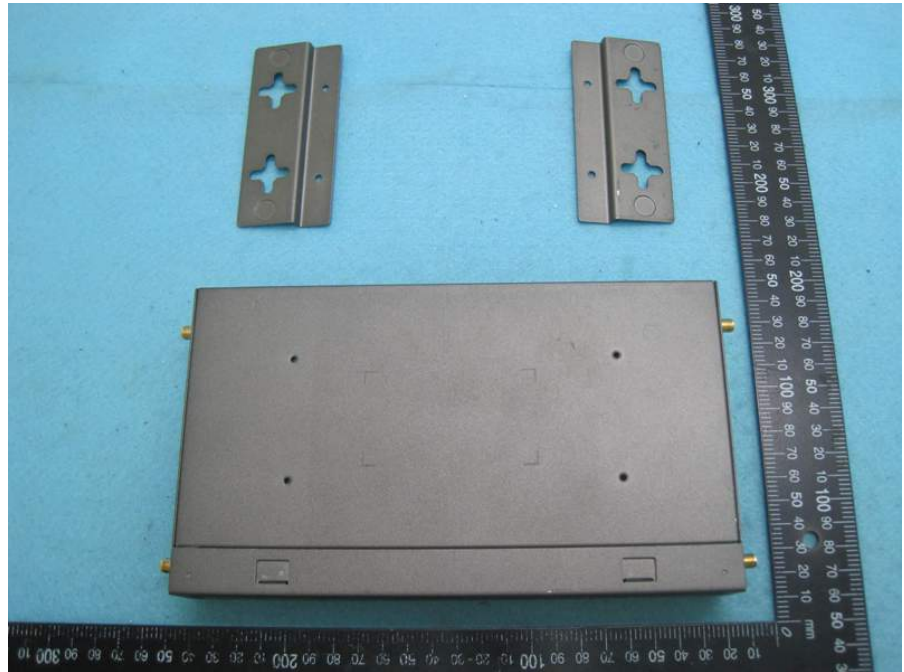

## Photographs of EUT

Adaptor 1 (Fixed plug)

Brand: OEM

Model: ADS0271-W120200

Adaptor 2 (Removable plug)  
Brand: Ktec  
Model: KSAS0241200200D5

RJ-45 Cable

Console Cable