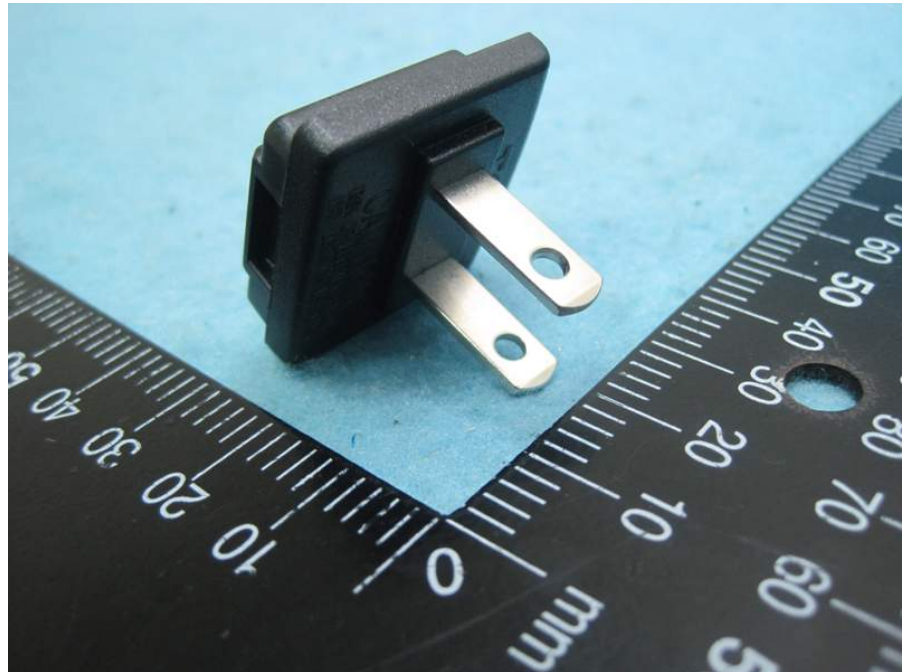

## Photographs of EUT

Adaptor 1 (Fixed plug)

Brand: OEM

Model: ADS0271-W120200

Adaptor 2 (Removable plug)  
Brand: Ktec  
Model: KSAS0241200200D5

RJ-45 Cable

Console Cable