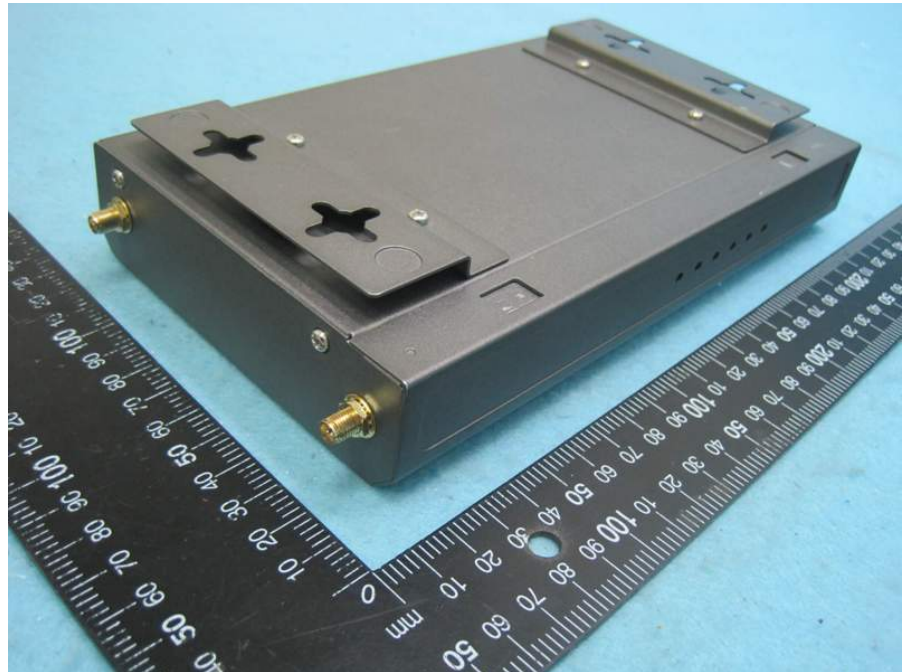

## Photographs of EUT

Adaptor 1 (Fixed plug)

Brand: OEM

Model: ADS0271-W120200

Adaptor 2 (Removable plug)  
Brand: Ktec  
Model: KSAS0241200200D5

RJ-45 Cable

Console Cable