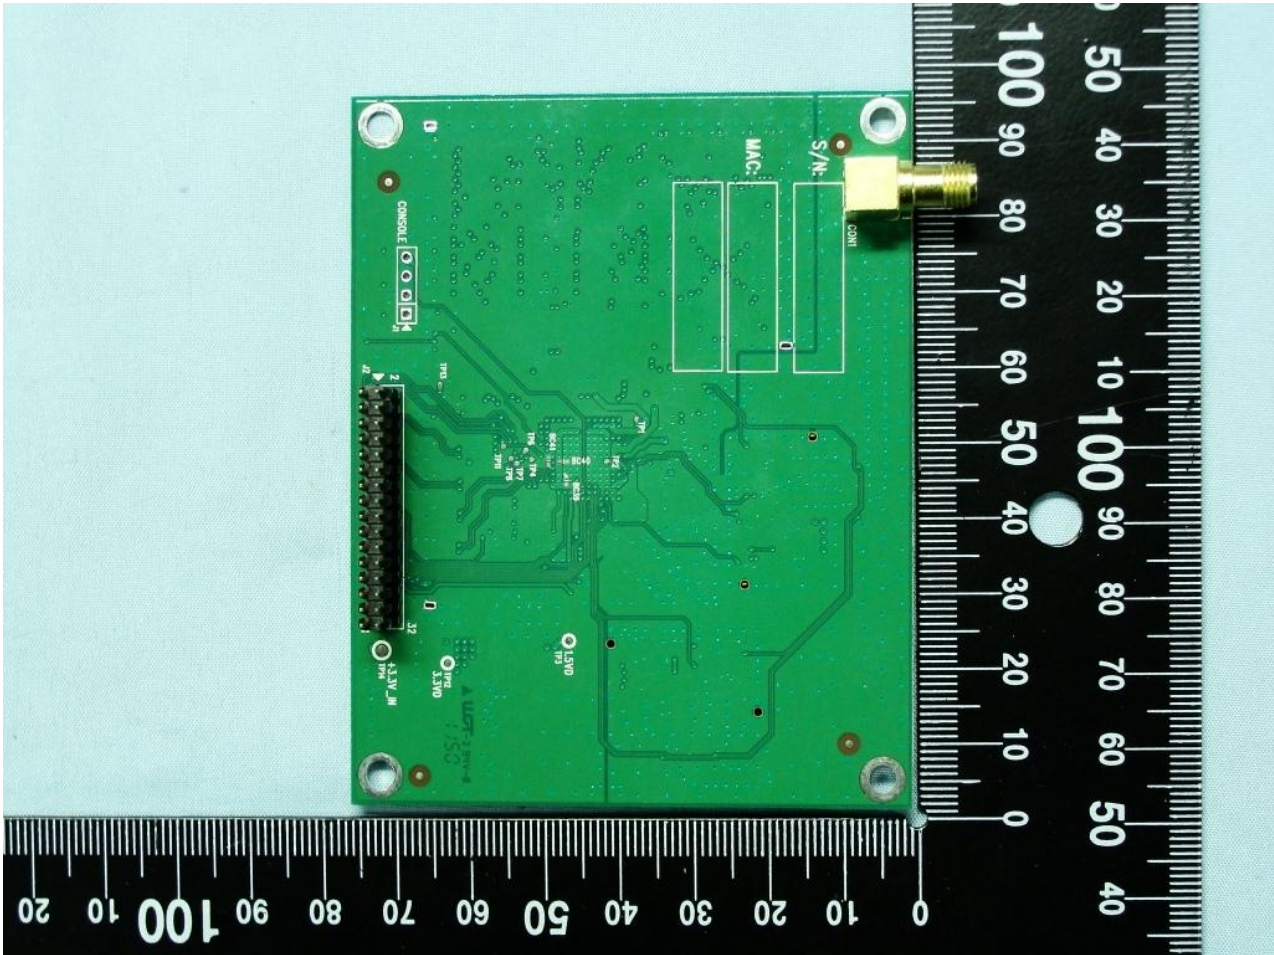

### 3. Internal Photograph of EUT

Brand Name: 4ipnet /Cipherium/USC / Model Name: SDS200W/D200W/D200W

Brand Name: 4ipnet /Cipherium/USC / Model Name: SDS200W/D200W/D200W

Brand Name: 4ipnet /Cipherium/USC / Model Name: SDS200W/D200W/D200W

Brand Name: 4ipnet /CIPHERIUM/USC / Model Name: SDS200W/D200W/D200W

Brand Name: 4ipnet /Cipherium/USC / Model Name: SDS200W/D200W/D200W

WLAN Antenna <Tx / Rx>

Brand Name: 4ipnet /CIPHERIUM/USC / Model Name: SDS200W/D200W/D200W