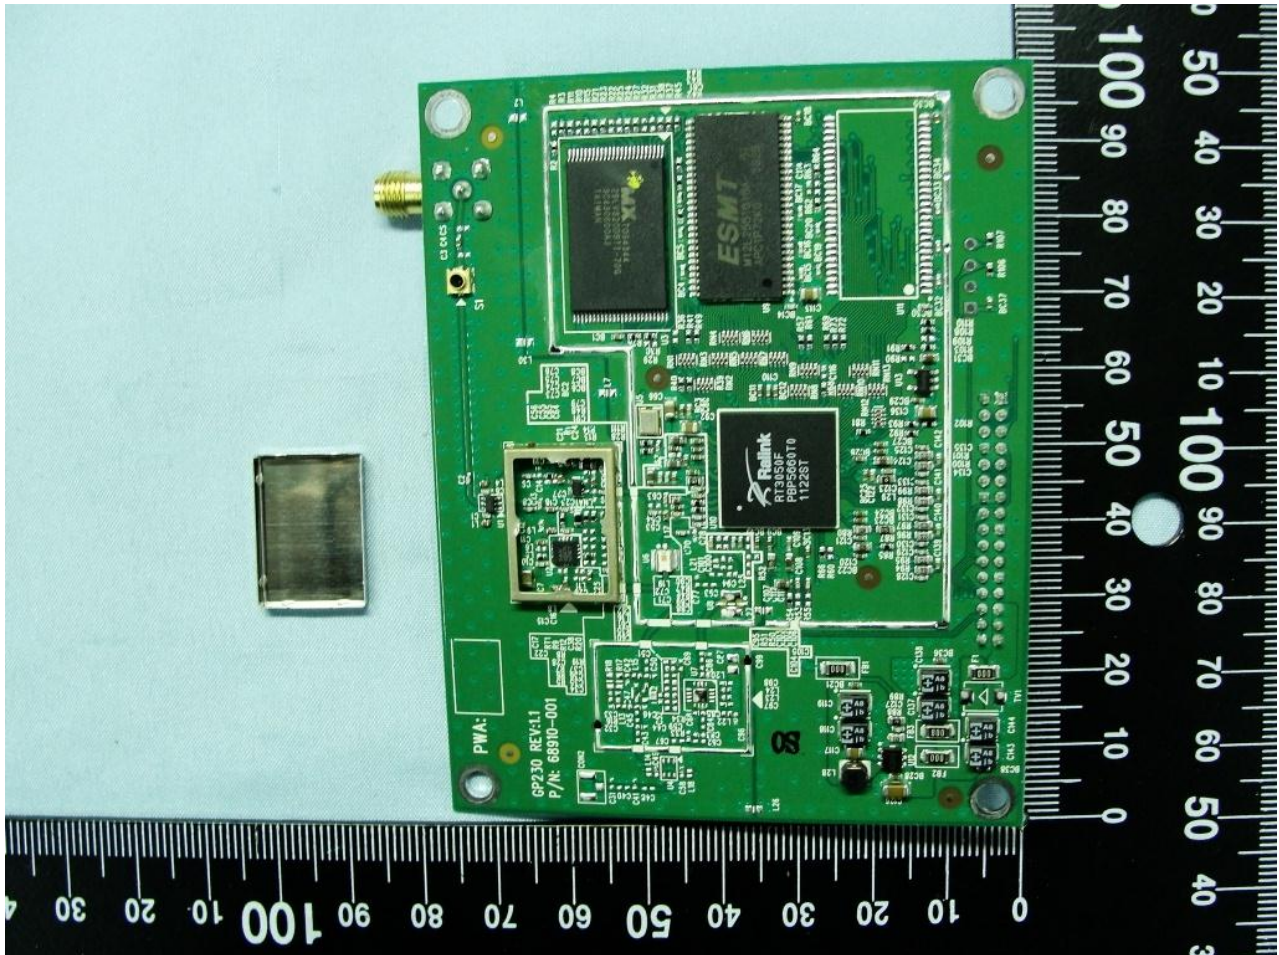

### 3. Internal Photograph of EUT

Brand Name: 4ipnet /Cipherium/USC / Model Name: SDS200W/D200W/D200W

Brand Name: 4ipnet /Cipherium/USC / Model Name: SDS200W/D200W/D200W

Brand Name: 4ipnet /Cipherium/USC / Model Name: SDS200W/D200W/D200W