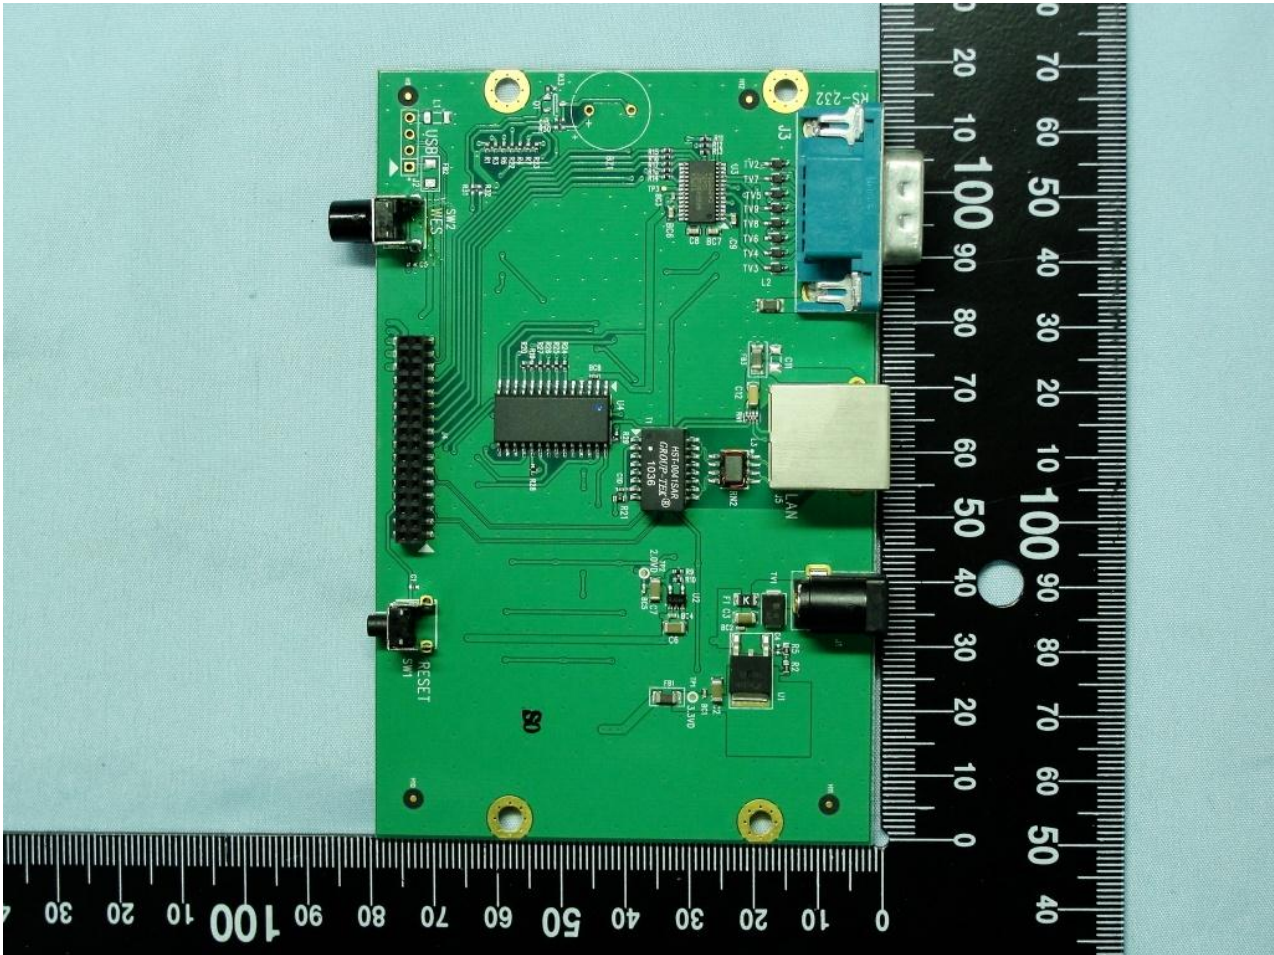

### 3. Internal Photograph of EUT

Brand Name: 4ipnet /Cipherium/USC / Model Name: SDS200W/D200W/D200W

Brand Name: 4ipnet /Cipherium/USC / Model Name: SDS200W/D200W/D200W

Brand Name: 4ipnet /Cipherium/USC / Model Name: SDS200W/D200W/D200W

Brand Name: 4ipnet /CIPHERIUM/USC / Model Name: SDS200W/D200W/D200W

Brand Name: 4ipnet /Cipherium/USC / Model Name: SDS200W/D200W/D200W

WLAN Antenna <Tx / Rx>

Brand Name: 4ipnet /CIPHERIUM/USC / Model Name: SDS200W/D200W/D200W