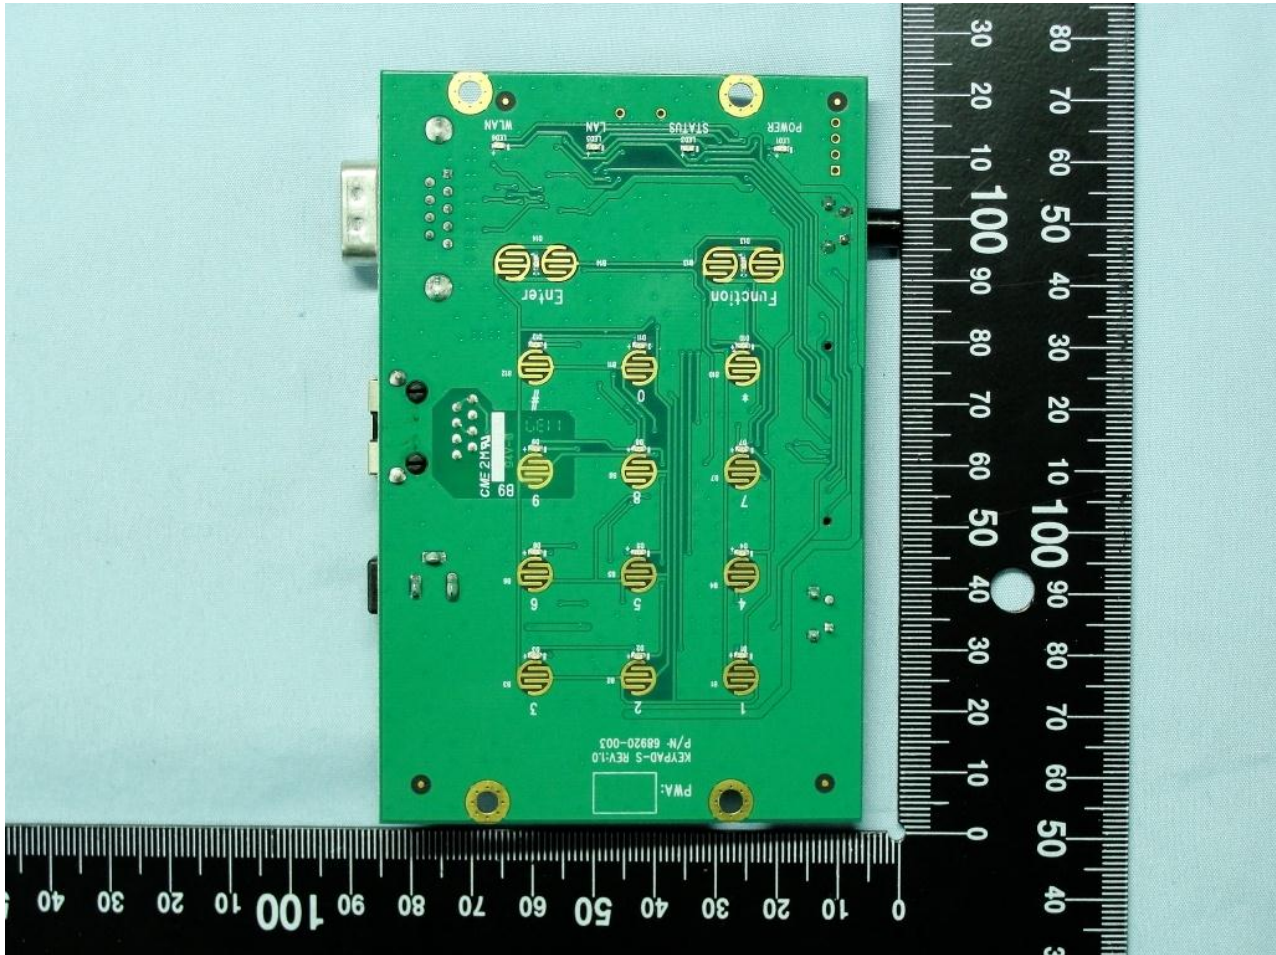

Brand Name: 4ipnet /CIPHERIUM/USC / Model Name: SDS200W/D200W/D200W