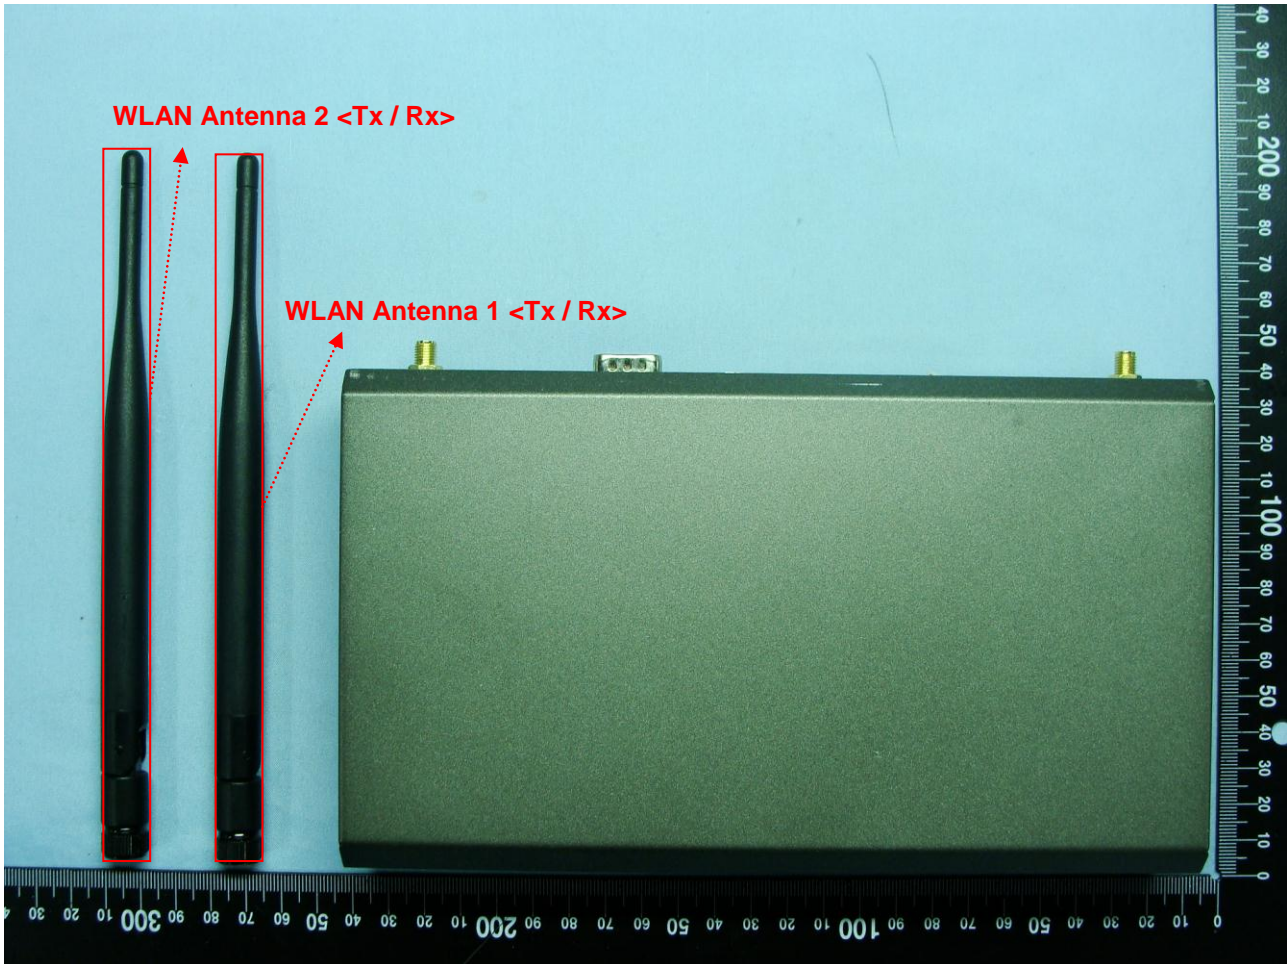

Brand Name: 4ipnet / Model Name: EAP260

Antenna Location	Length	Width
WLAN Antenna 1 <Tx / Rx>	19.5 cm	1.1cm
WLAN Antenna 2 <Tx / Rx>	19.5 cm	1.1cm