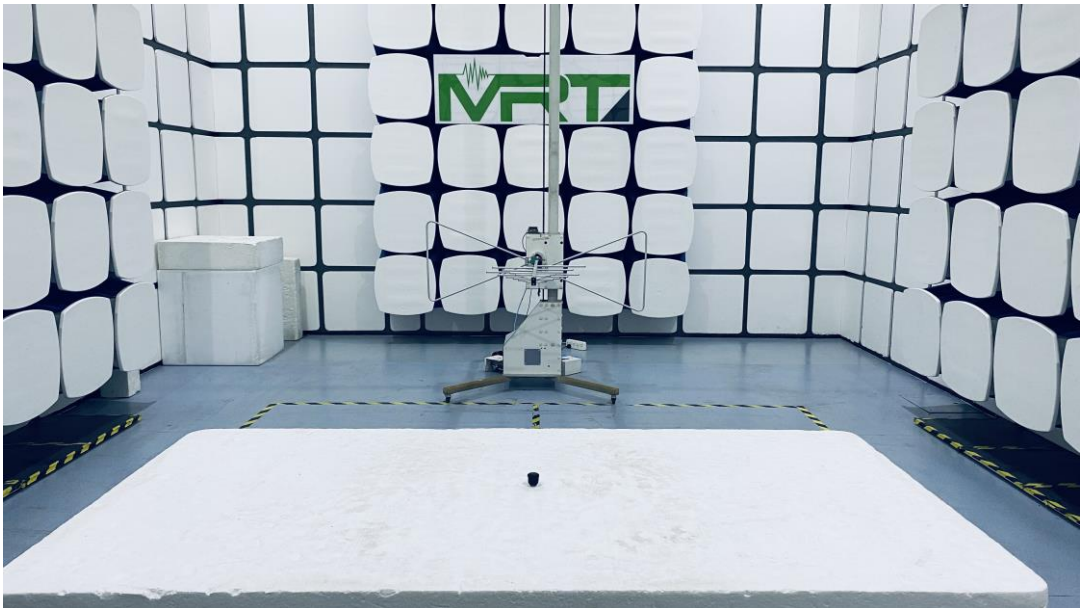

Test Setup Photograph

Description: Radiated Emission Test Setup for Below 30MHz

Description: Radiated Emission Test Setup for Below 30MHz-1GHz

Description: Radiated Emission Test Setup for Above 1GHz