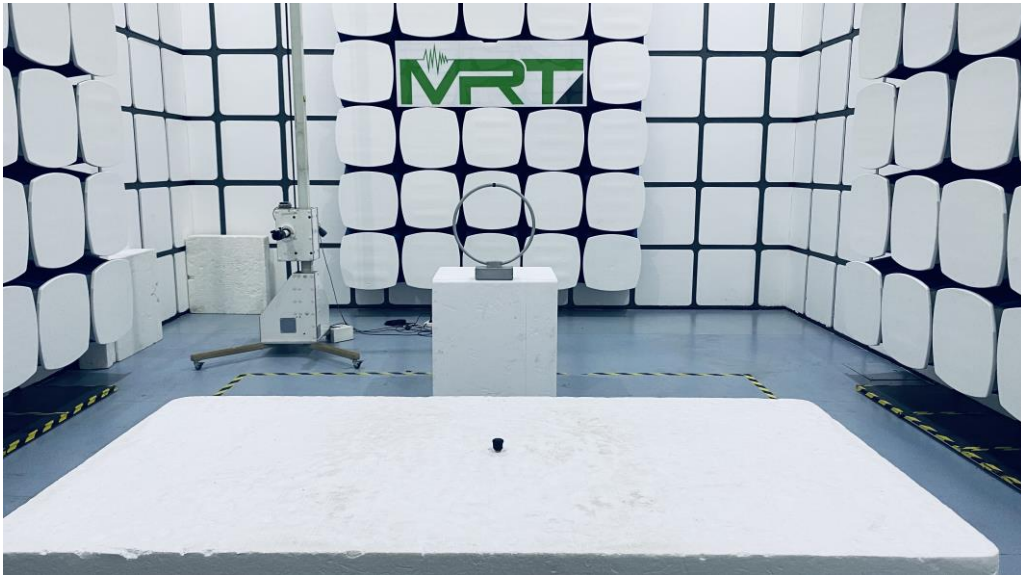

## Test Setup Photograph

Description: Radiated Emission Test Setup for Below 30MHz

Description: Radiated Emission Test Setup for Below 30MHz-1GHz

Description: Radiated Emission Test Setup for Above 1GHz