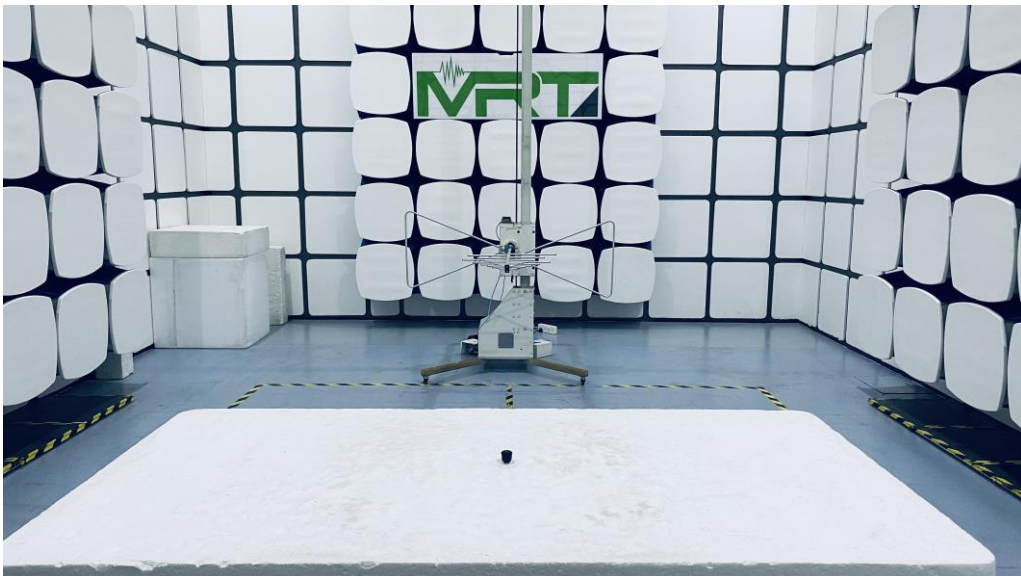

## Test Setup Photograph

Description: Radiated Emission Test Setup for Below 30MHz

Description: Radiated Emission Test Setup for Below 30MHz-1GHz

Description: Radiated Emission Test Setup for Above 1GHz