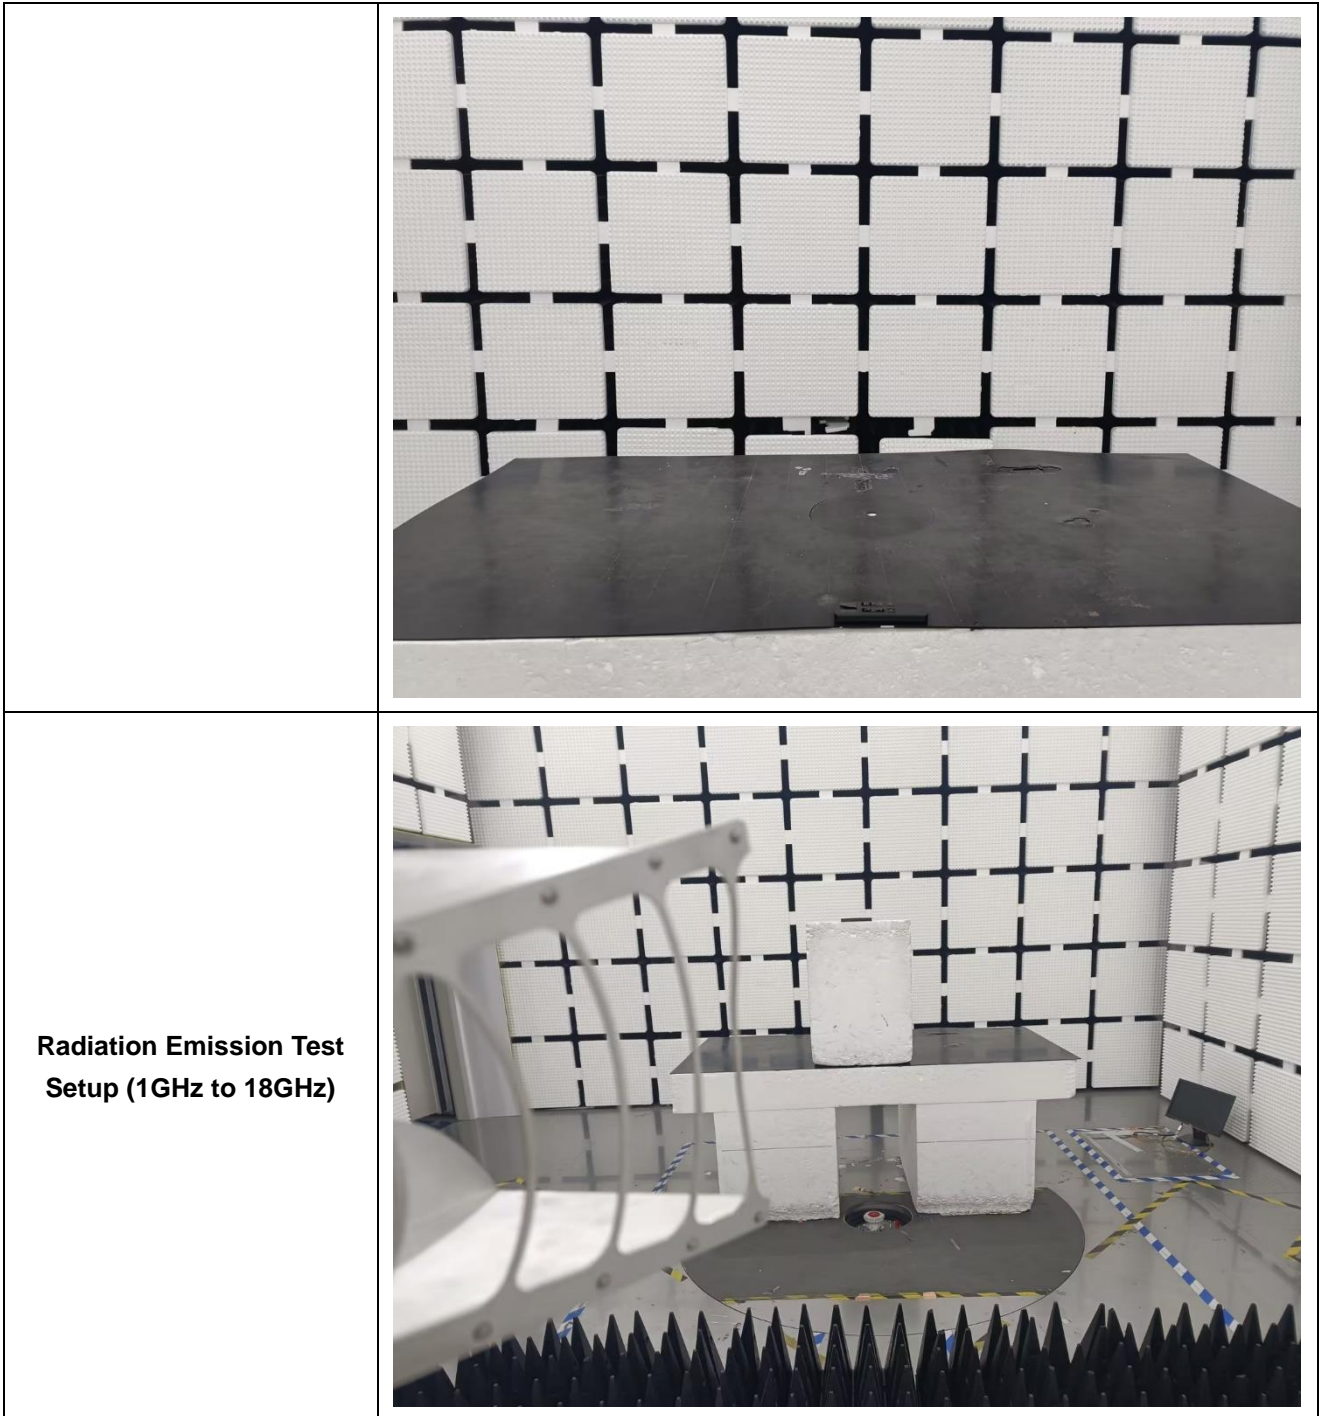

EXHIBIT 4 - TEST SETUP PHOTOGRAPHS

Radiation Emission Test Setup (Below 30MHz)

Radiation Emission Test Setup (30MHz to 1GHz)

**Radiation Emission Test
Setup (Above 18GHz)**

***** END OF REPORT *****