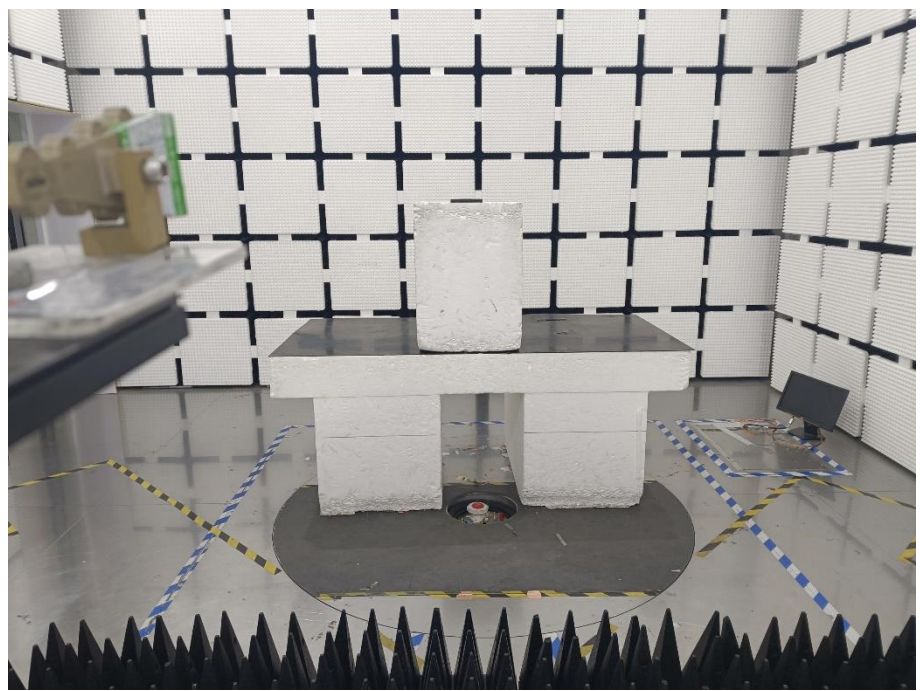

EXHIBIT 4 - TEST SETUP PHOTOGRAPHS

Radiation Emission Test Setup (Below 30MHz)

Radiation Emission Test Setup (30MHz to 1GHz)

**Radiation Emission Test
Setup (Above 18GHz)**

***** END OF REPORT *****