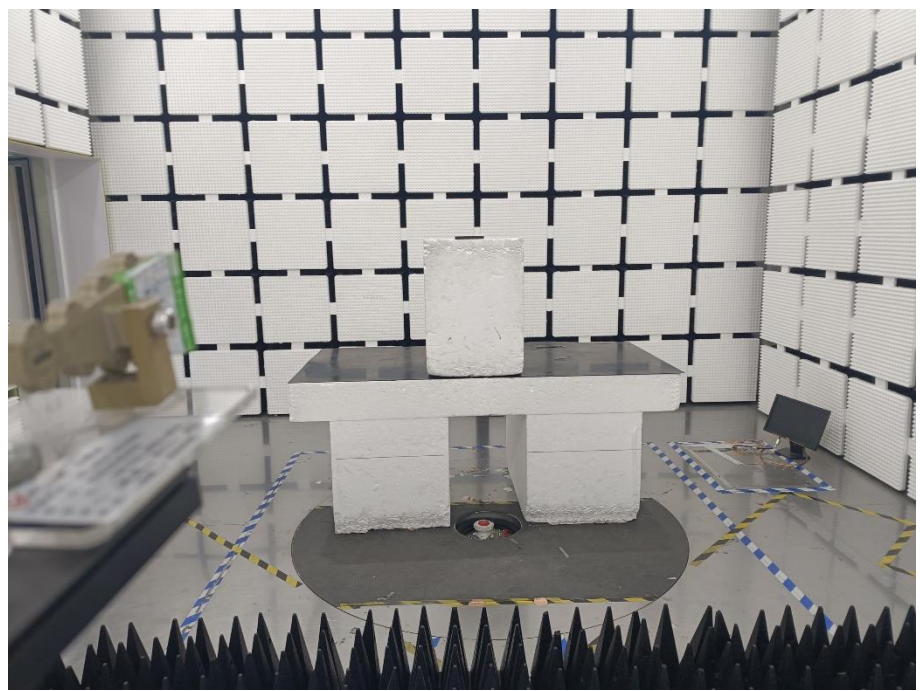

EXHIBIT 4 - TEST SETUP PHOTOGRAPHS

Radiation Emission Test Setup (Below 30MHz)

Radiation Emission Test Setup (30MHz to 1GHz)

**Radiation Emission Test
Setup (Above 18GHz)**

***** END OF REPORT *****