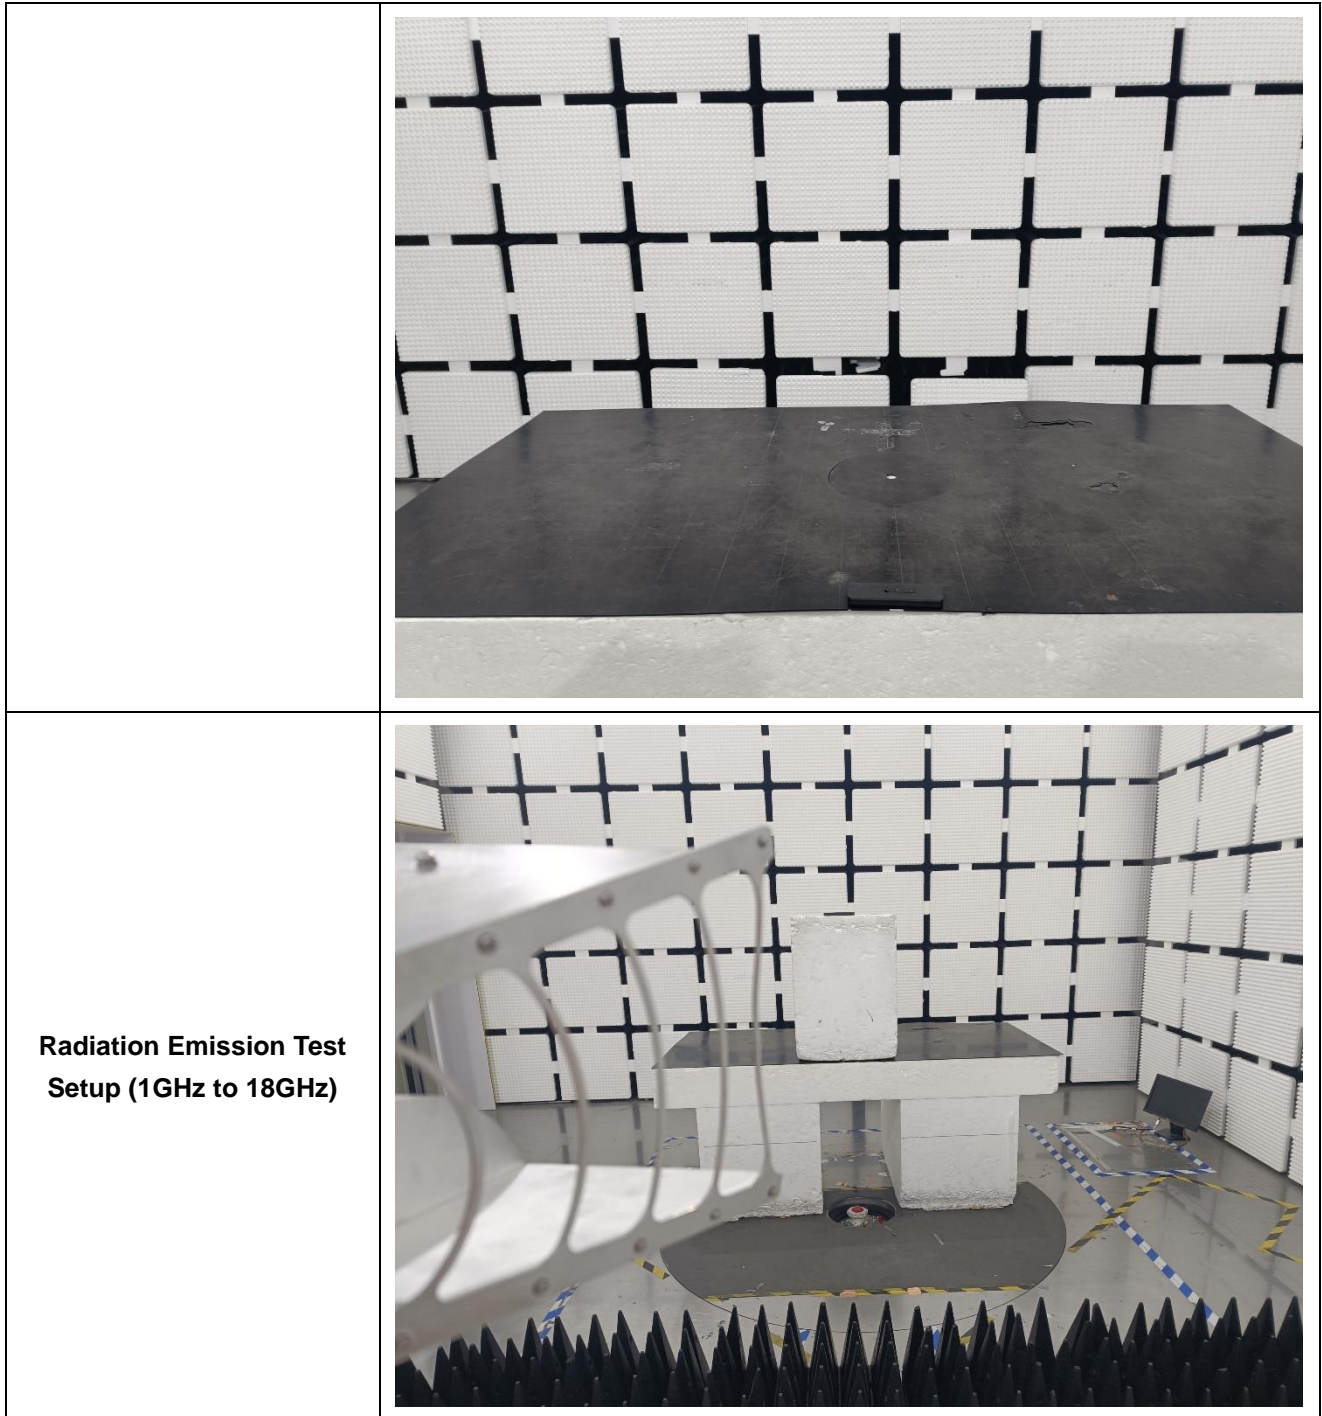

EXHIBIT 4 - TEST SETUP PHOTOGRAPHS

Radiation Emission Test Setup (Below 30MHz)

Radiation Emission Test Setup (30MHz to 1GHz)

**Radiation Emission Test
Setup (Above 18GHz)**

***** END OF REPORT *****