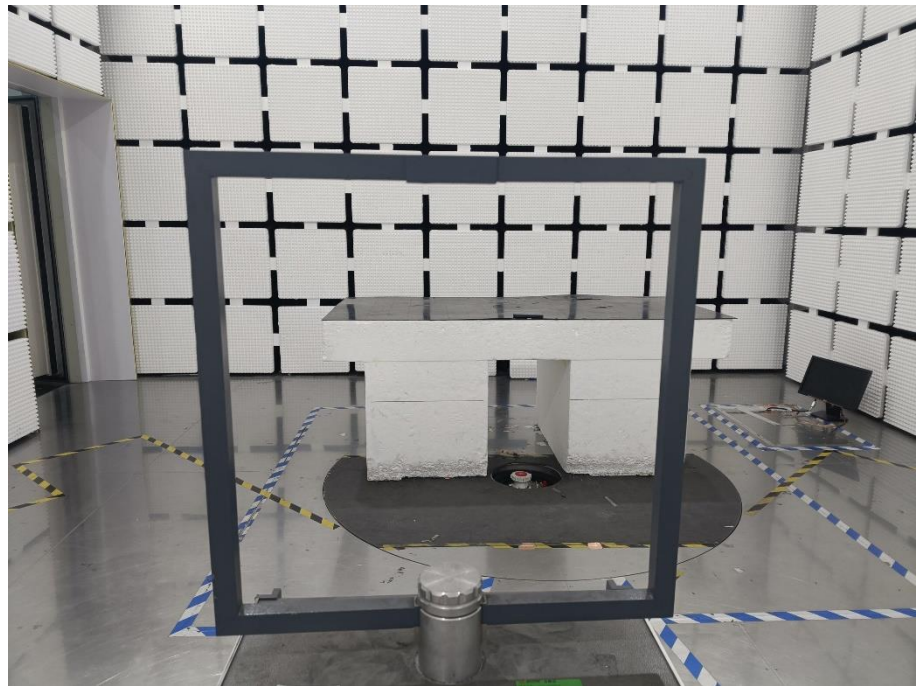

EXHIBIT 4 - TEST SETUP PHOTOGRAPHS

Radiation Emission Test Setup (Below 30MHz)

Radiation Emission Test Setup (30MHz to 1GHz)

**Radiation Emission Test
Setup (Above 18GHz)**

***** END OF REPORT *****