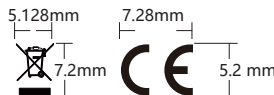

DOOYA
Model:DD7006A
P-Box
POWER: 5V---1000mA
Radio: 433.05-434.79MHz
Network: 2.4GHz Wi-Fi / Ethernet
FCC ID:VYY7006A01
Contains FCC ID:2AC7Z-ESPWROOM32D
Ningbo Dooya Mechanic & Electronic Technology Co., Ltd
No. 168 Shengguang Road, Luotou, Zhenhai, Ningbo, China 315202

DOOYA
Model:DD7006C
P-Box
POWER: 5V---1000mA
Radio: 433.05-434.79MHz
Network: 2.4GHz Wi-Fi / Ethernet
FCC ID:VYY7006A01
Contains FCC ID:2AC7Z-ESPWROOM32D
Ningbo Dooya Mechanic & Electronic Technology Co., Ltd
No. 168 Shengguang Road, Luotou, Zhenhai, Ningbo, China 315202

DOOYA
Model:DD7006B
P-Box
POWER: 5V---1000mA
Radio: 433.05-434.79MHz
Network: 2.4GHz Wi-Fi / Ethernet
FCC ID:VYY7006A01
Contains FCC ID:2AC7Z-ESPWROOM32D
Ningbo Dooya Mechanic & Electronic Technology Co., Ltd
No. 168 Shengguang Road, Luotou, Zhenhai, Ningbo, China 315202

DOOYA
Model:DD7006E
P-Box
POWER: 5V---1000mA
Radio: 433.05-434.79MHz
Network: 2.4GHz Wi-Fi / Ethernet
FCC ID:VYY7006A01
Contains FCC ID:2AC7Z-ESPWROOM32D
Ningbo Dooya Mechanic & Electronic Technology Co., Ltd
No. 168 Shengguang Road, Luotou, Zhenhai, Ningbo, China 315202

图纸认证说明(此尺寸为本图内1:1尺寸)