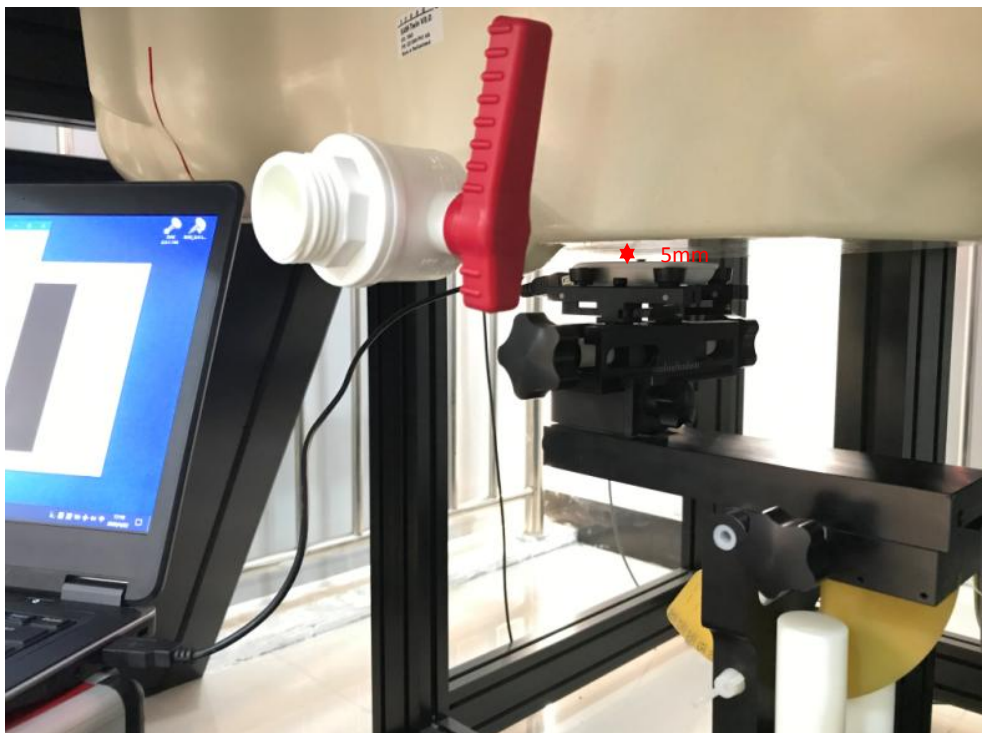

APPENDIX B EUT TEST POSITION PHOTOS

Liquid depth $\geq 15\text{cm}$

Phantom: SAM-Twin V8.0 P1aP2a; Type: QD 000 P41 AX ; Serial: 1963

Horizontal-up Setup Photo(5mm)

Horizontal-Down Setup Photo(5mm)

Vertical Back Setup Photo(5mm)