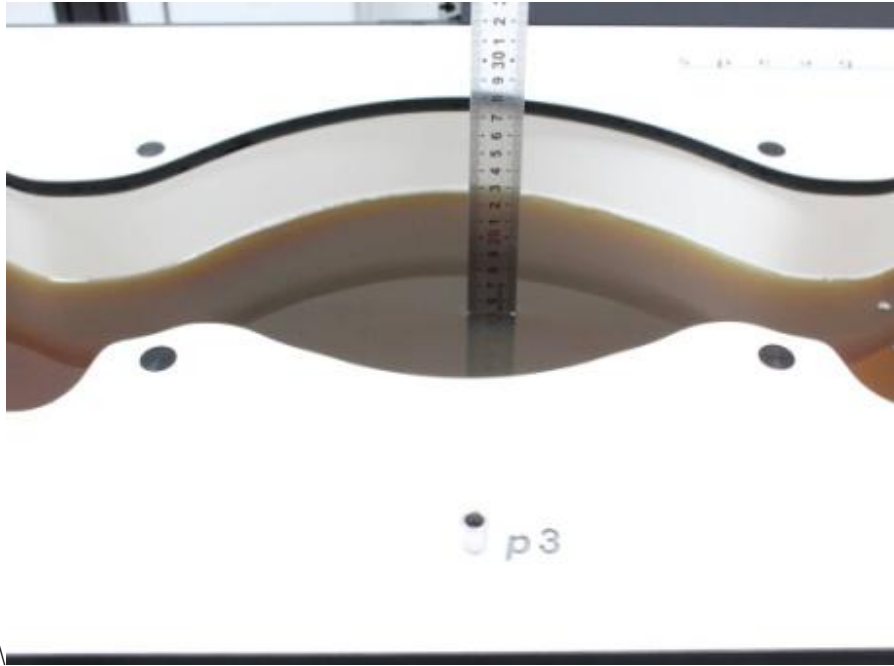

APPENDIX B EUT TEST POSITION PHOTOS

Liquid depth $\geq 15\text{cm}$

Phantom: SAM-Twin V8.0 P1aP2a; Type: QD 000 P41 AX ; Serial: 1963

Horizontal-up Setup Photo(5mm)

Horizontal-Down Setup Photo(5mm)

Vertical Back Setup Photo(5mm)