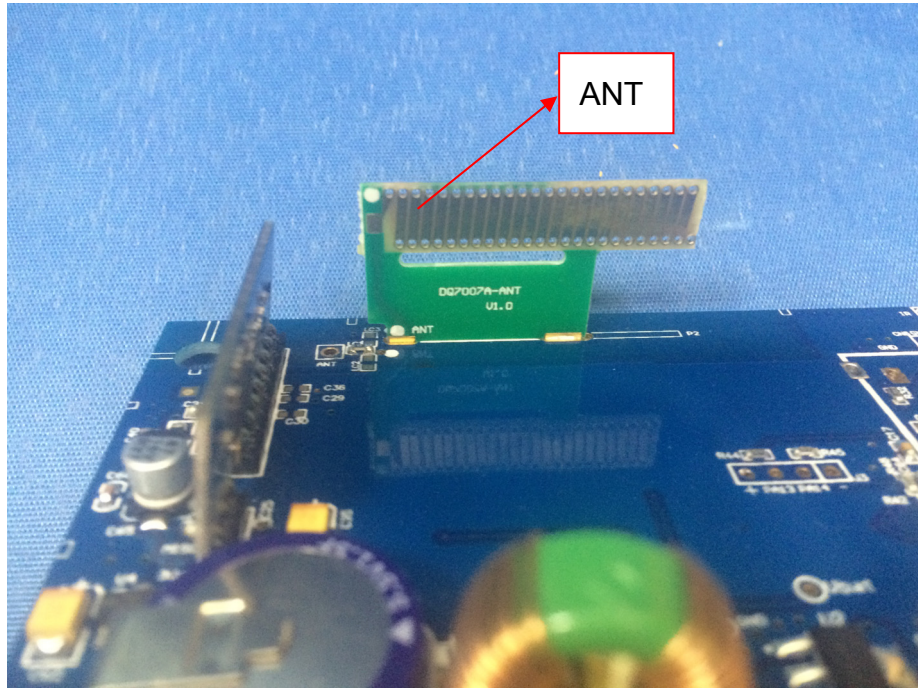

Reference No.: WTN18S09125382W

### Model DQ7007A - Internal Photos

Reference No.: WTN18S09125382W

Reference No.: WTN18S09125382W

Waltek Services (Shenzhen) Co.,Ltd.  
<http://www.waltek.com.cn>

Reference No.: WTN18S09125382W

Waltek Services (Shenzhen) Co.,Ltd.  
<http://www.waltek.com.cn>