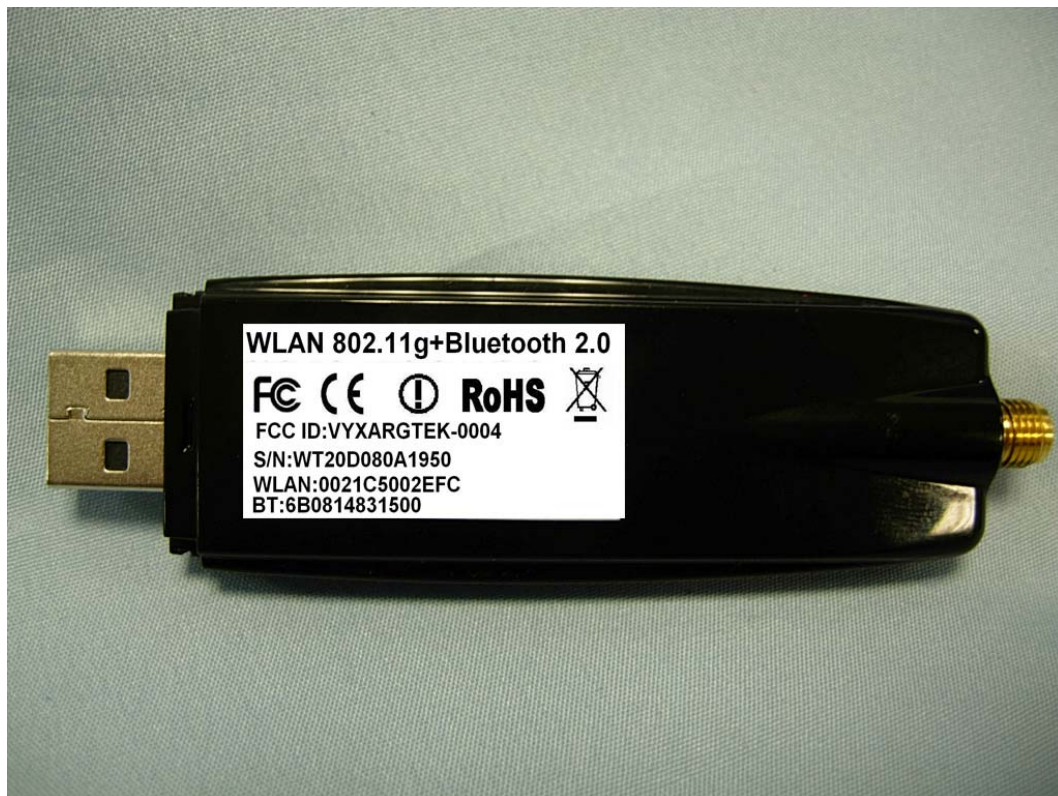

## FCC ID Label

The FCC ID and DoC Label will be placed on the equipment as shown in the photograph below.

**WLAN 802.11g+Bluetooth 2.0**

**FC CE ! RoHS** 

**FCC ID:VYXARGTEK-0004**

**S/N:WT20D080A1950**

**WLAN:0021C5002EFC**

**BT:6B0814831500**