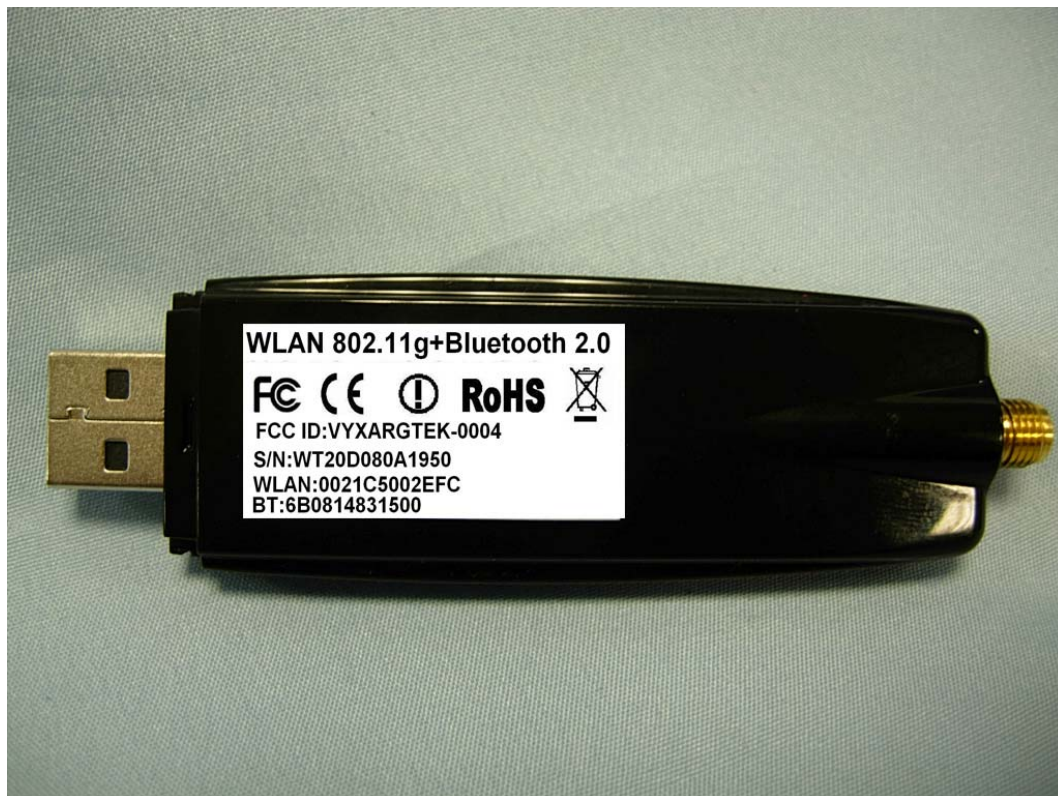

FCC ID Label

The FCC ID and DoC Label will be placed on the equipment as shown in the photograph below.

WLAN 802.11g+Bluetooth 2.0

FC CE ! RoHS 

FCC ID:VYXARGTEK-0004

S/N:WT20D080A1950

WLAN:0021C5002EFC

BT:6B0814831500