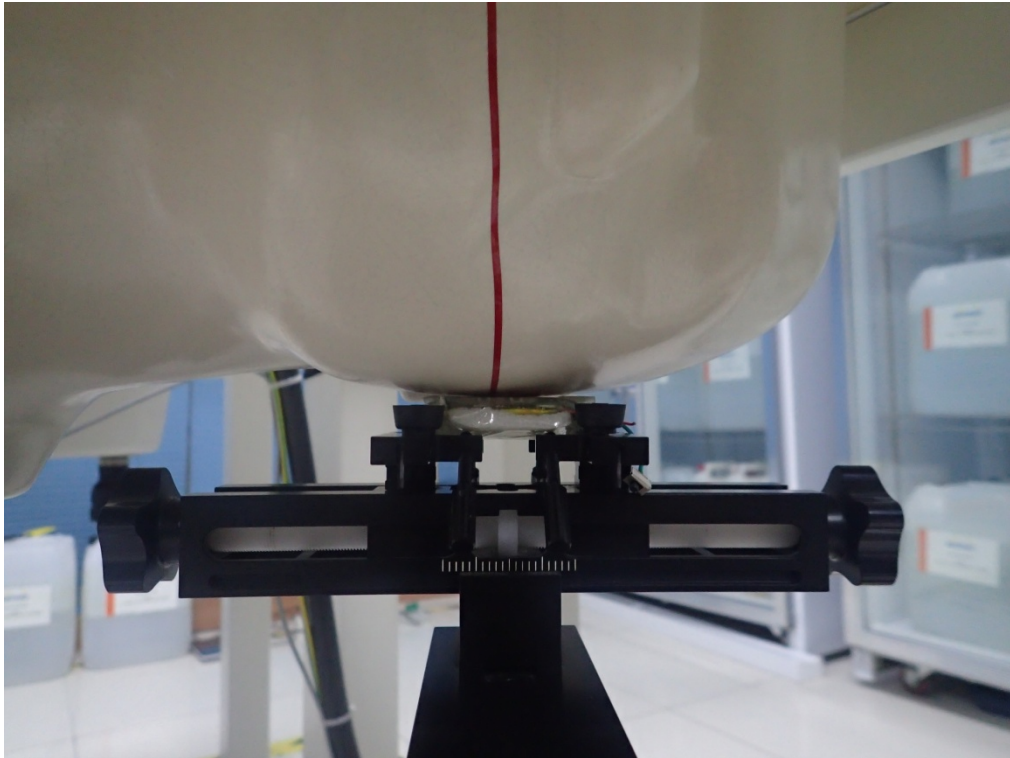

## TEST SETUP PHOTOGRAPHS & EUT PHOTOGRAPHS

### Test Setup Photographs

LEFT-CHEEK TOUCH

LEFT-TILT 15°

RIGHT-CHEEK TOUCH

RIGHT-TILT 15°

Body Back 5mm

Body Front 5mm

**DEPTH OF THE LIQUID IN THE PHANTOM—ZOOM IN**

Note : The position used in the measurement were according to IEEE 1528-2013

**EUT PHOTOGRAPHS**  
VIEW OF EUT-1

VIEW OF EUT-2

VIEW OF EUT-3