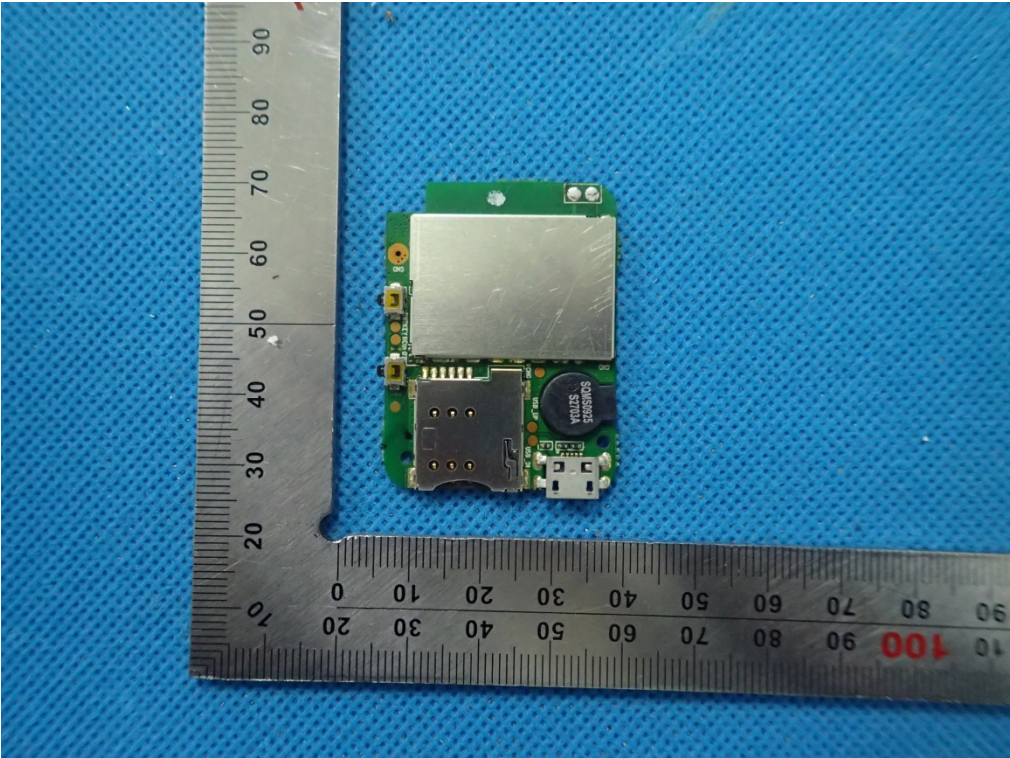

### Test Setup Photographs

LEFT-CHEEK TOUCH

LEFT-TILT 15°

RIGHT-CHEEK TOUCH

RIGHT-TILT 15°

Body Back 5mm

Body Front 5mm

**DEPTH OF THE LIQUID IN THE PHANTOM—ZOOM IN**

Note : The position used in the measurement were according to IEEE 1528-2013

**EUT PHOTOGRAPHS**  
VIEW OF EUT-1

VIEW OF EUT-2

VIEW OF EUT-3