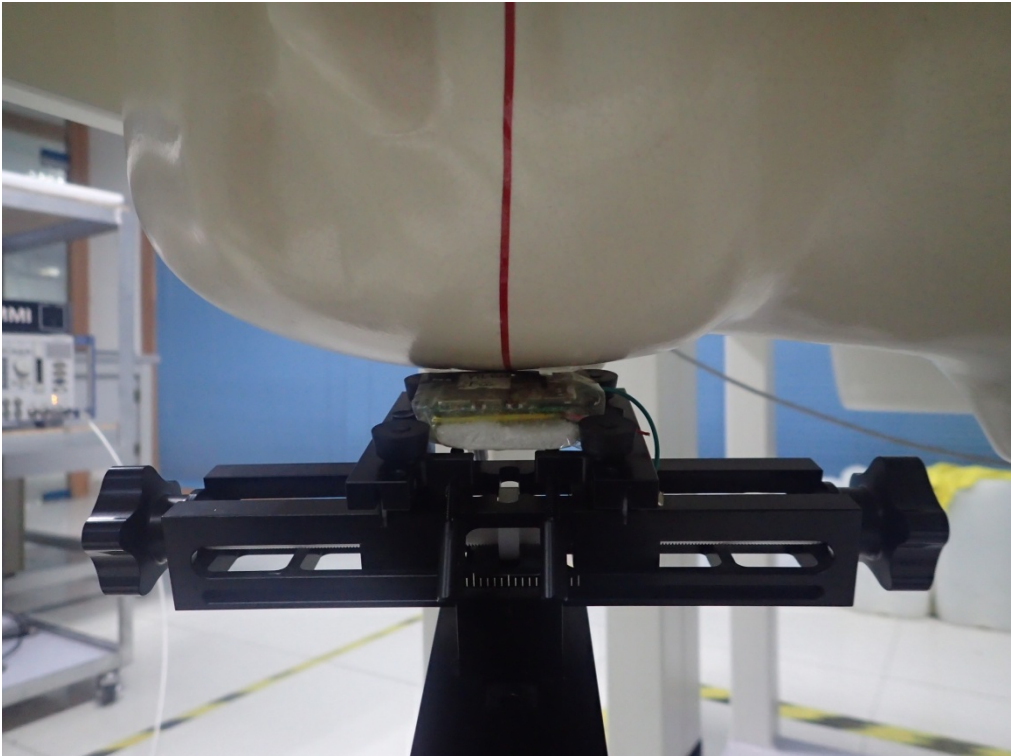

### Test Setup Photographs

LEFT-CHEEK TOUCH

LEFT-TILT 15°

RIGHT-CHEEK TOUCH

RIGHT-TILT 15°

Body Back 5mm

Body Front 5mm

**DEPTH OF THE LIQUID IN THE PHANTOM—ZOOM IN**

Note : The position used in the measurement were according to IEEE 1528-2013

**EUT PHOTOGRAPHS**  
VIEW OF EUT-1

VIEW OF EUT-2

VIEW OF EUT-3