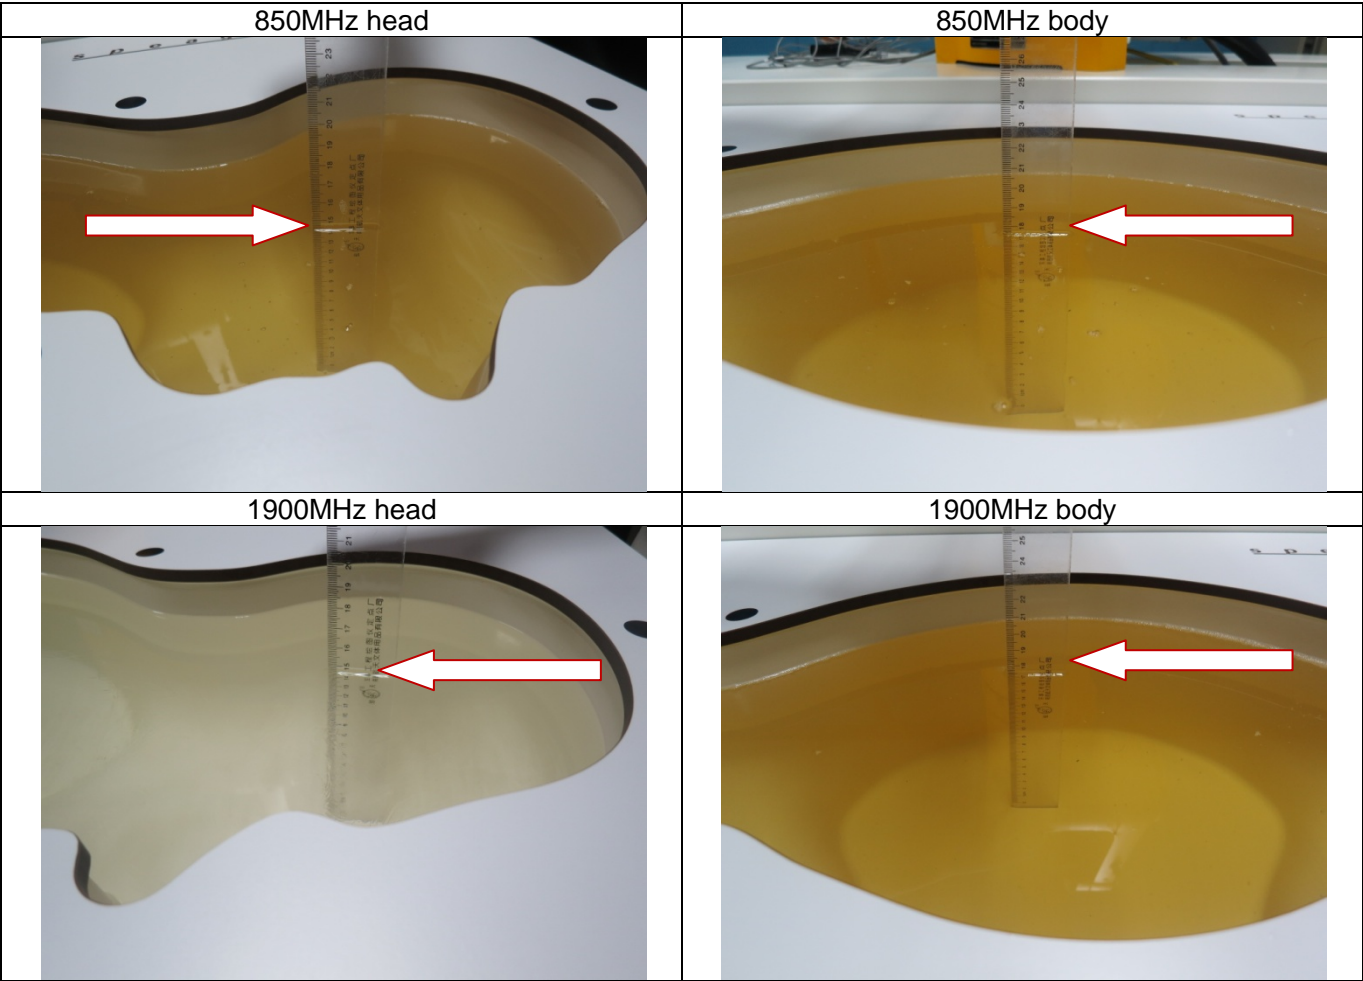

## TEST SETUP PHOTOGRAPHS & EUT PHOTOGRAPHS

### Test Setup Photographs

LEFT-CHEEK TOUCH

LEFT-TILT 15°

RIGHT-CHEEK TOUCH

RIGHT-TILT 15°

Body Back 5mm

Body Front 5mm

**DEPTH OF THE LIQUID IN THE PHANTOM—ZOOM IN**

Note : The position used in the measurement were according to IEEE 1528-2013

**EUT PHOTOGRAPHS**  
VIEW OF EUT-1

VIEW OF EUT-2

VIEW OF EUT-3