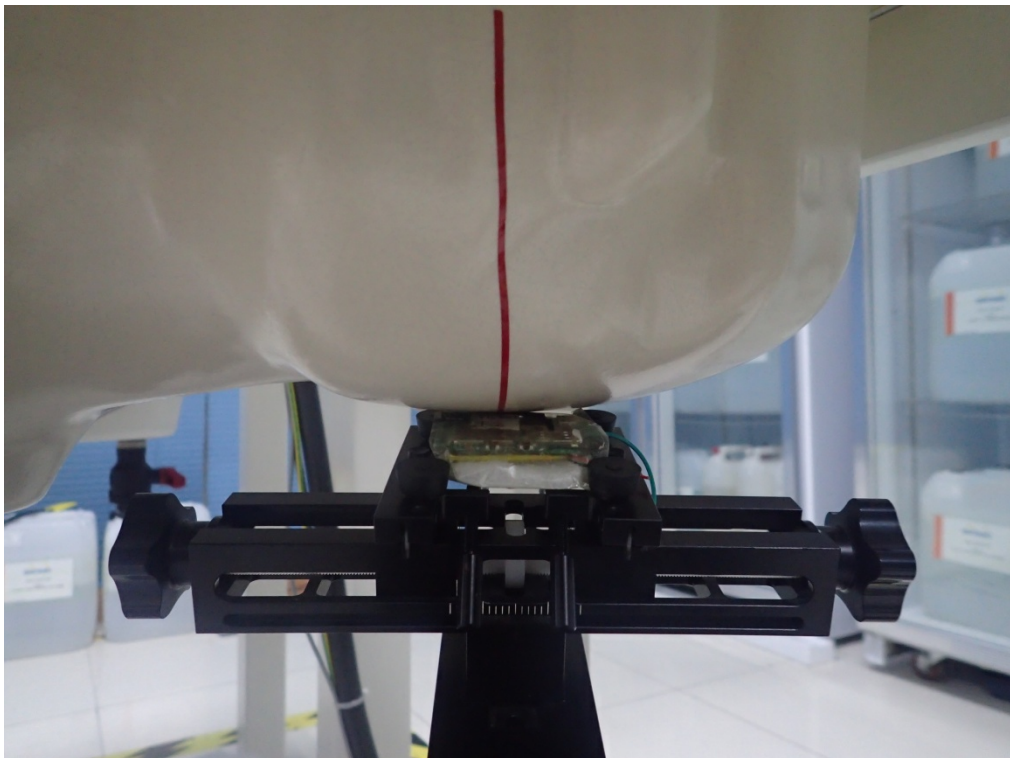

## TEST SETUP PHOTOGRAPHS & EUT PHOTOGRAPHS

### Test Setup Photographs

LEFT-CHEEK TOUCH

LEFT-TILT 15°

RIGHT-CHEEK TOUCH

RIGHT-TILT 15°

Body Back 5mm

Body Front 5mm

**DEPTH OF THE LIQUID IN THE PHANTOM—ZOOM IN**

Note : The position used in the measurement were according to IEEE 1528-2013

**EUT PHOTOGRAPHS**  
VIEW OF EUT-1

VIEW OF EUT-2

VIEW OF EUT-3