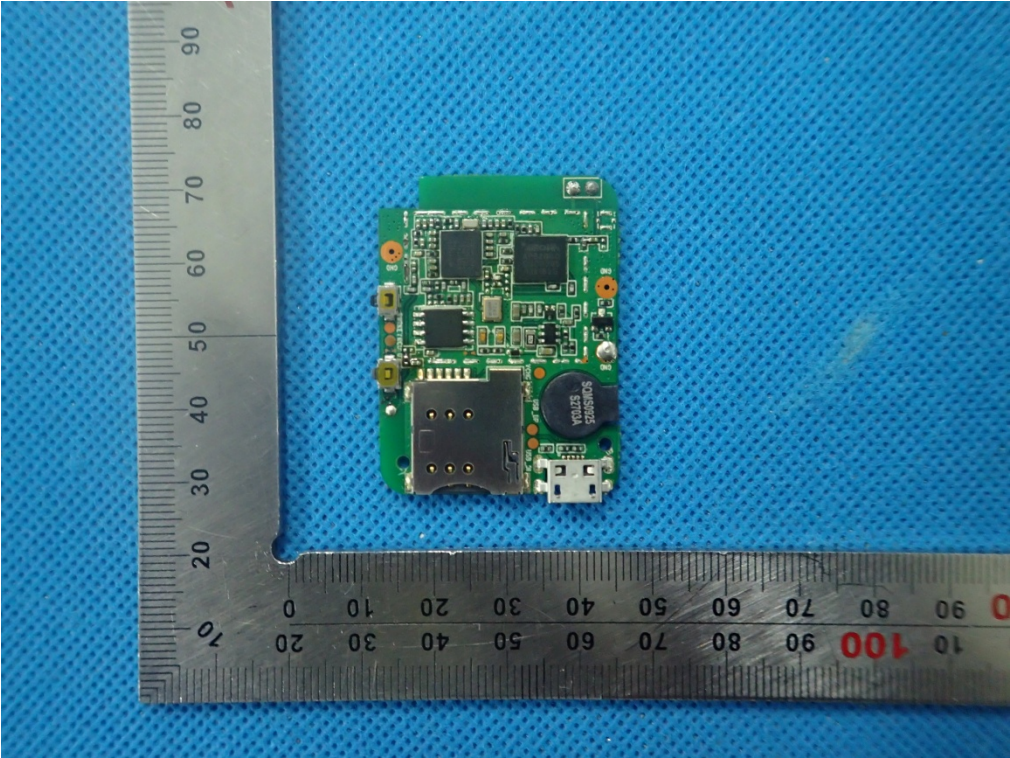

### Test Setup Photographs

LEFT-CHEEK TOUCH

LEFT-TILT 15°

RIGHT-CHEEK TOUCH

RIGHT-TILT 15°

Body Back 5mm

Body Front 5mm

**DEPTH OF THE LIQUID IN THE PHANTOM—ZOOM IN**

Note : The position used in the measurement were according to IEEE 1528-2013

**EUT PHOTOGRAPHS**  
VIEW OF EUT-1

VIEW OF EUT-2

VIEW OF EUT-3