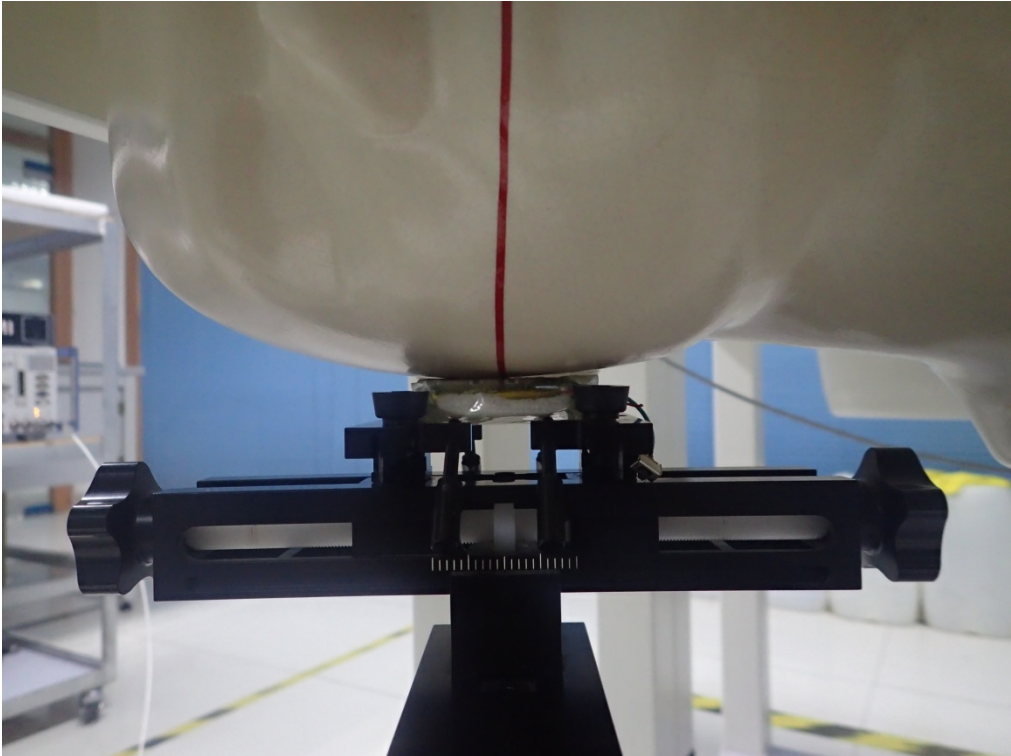

## TEST SETUP PHOTOGRAPHS & EUT PHOTOGRAPHS

### Test Setup Photographs

LEFT-CHEEK TOUCH

LEFT-TILT 15°

RIGHT-CHEEK TOUCH

RIGHT-TILT 15°

Body Back 5mm

Body Front 5mm

**DEPTH OF THE LIQUID IN THE PHANTOM—ZOOM IN**

Note : The position used in the measurement were according to IEEE 1528-2013

**EUT PHOTOGRAPHS**  
VIEW OF EUT-1

VIEW OF EUT-2

VIEW OF EUT-3