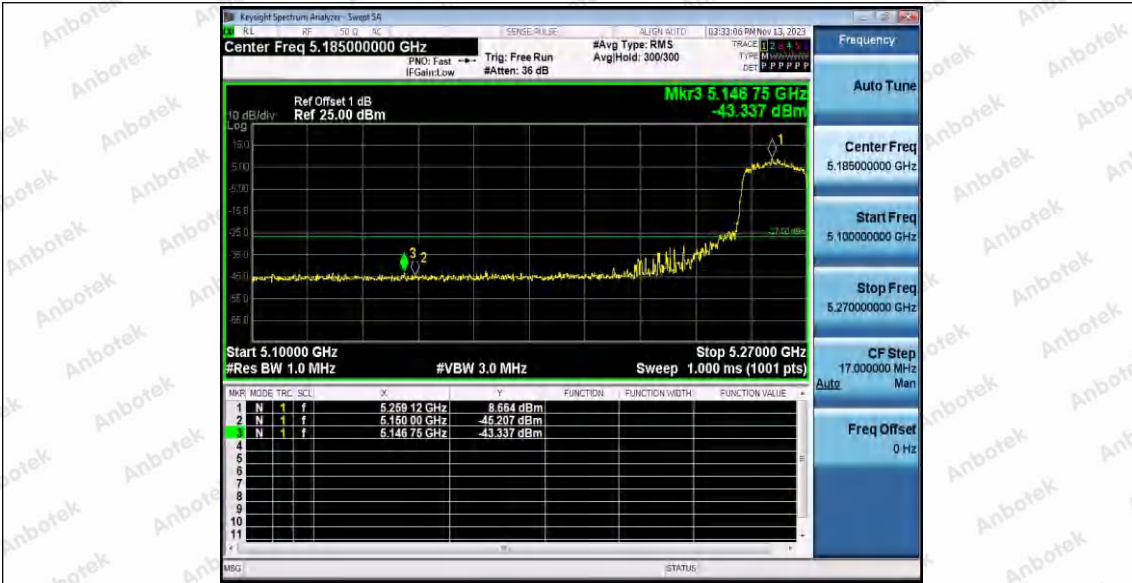

11AX20SISO_Ant1_High_5320