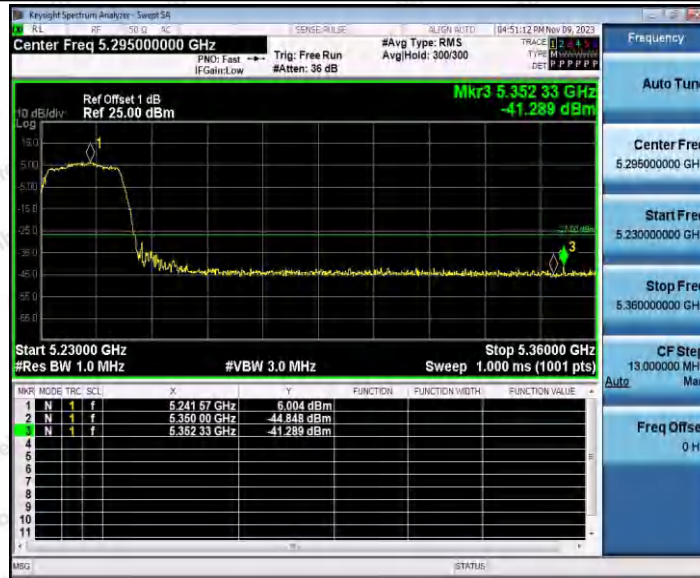

11N20SISO_Ant1_Low_5260