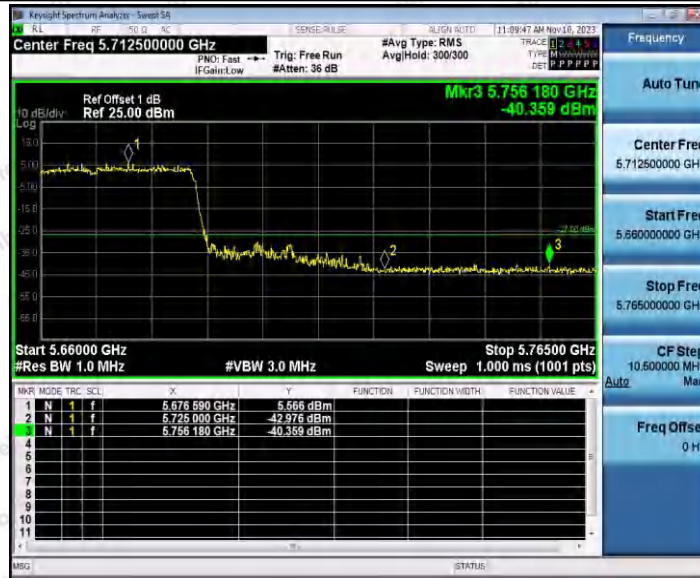

11AX40SISO_Ant2_High_5670