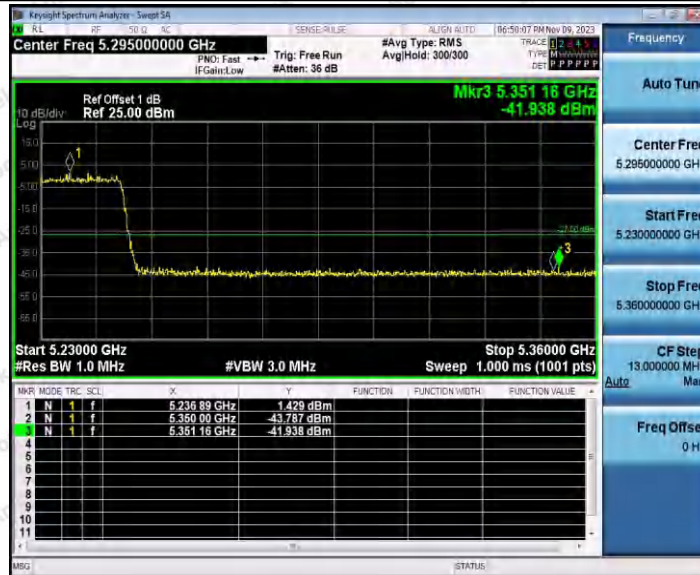

11AX40SISO_Ant2_High_5230

Shenzhen Anbotek Compliance Laboratory Limited

Address: 1/F., Building D, Sogood Science and Technology Park, Sanwei Community, Hangcheng Street, Bao'an District, Shenzhen, Guangdong, China.
Tel: (86) 0755-26066440 Fax: (86) 0755-26014772 Email: service@anbotek.com

Hotline
400-003-0500
www.anbotek.com.cn