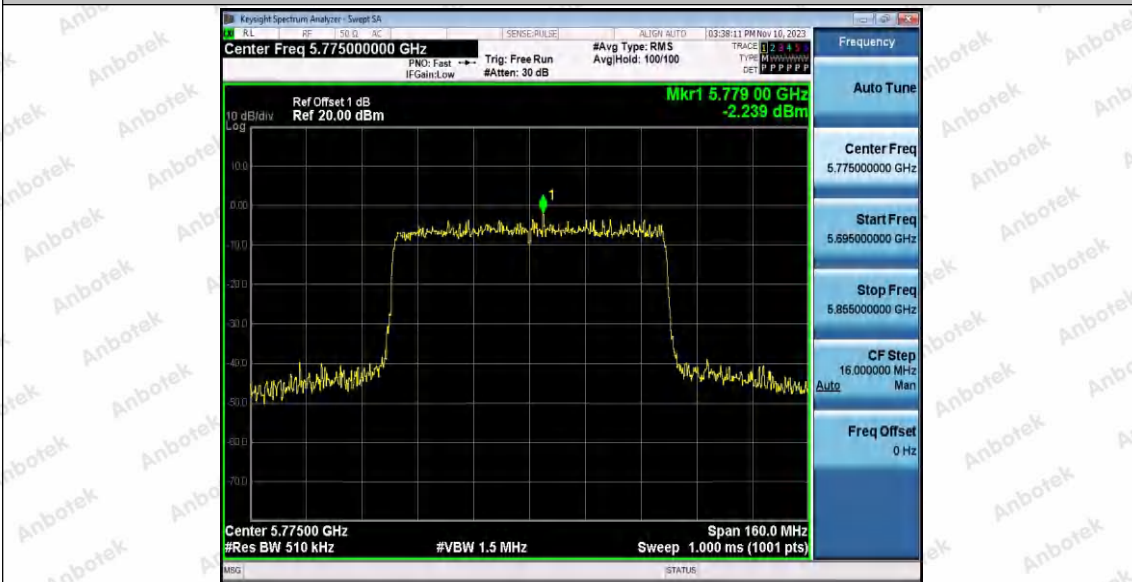

11AX80SISO_Ant2_5775