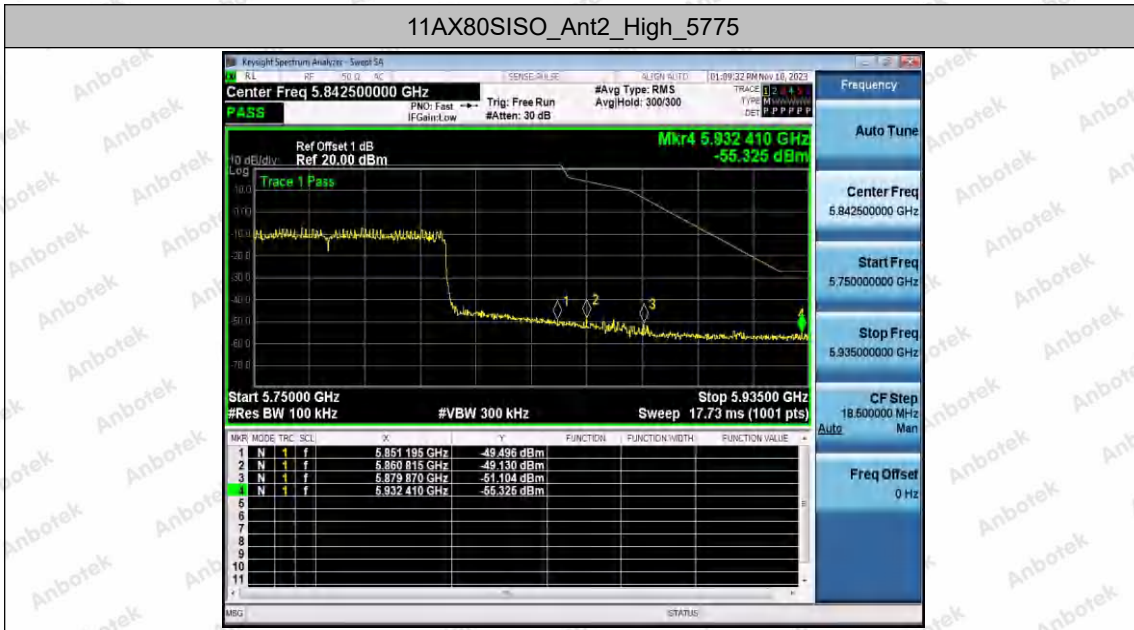

---End---

Shenzhen Anbotek Compliance Laboratory Limited

Address: 1/F., Building D, Sogood Science and Technology Park, Sanwei Community, Hangcheng Street, Bao'an District, Shenzhen, Guangdong, China.
Tel: (86) 0755-26066440 Fax: (86) 0755-26014772 Email: service@anbotek.com

Hotline
400-003-0500
www.anbotek.com.cn