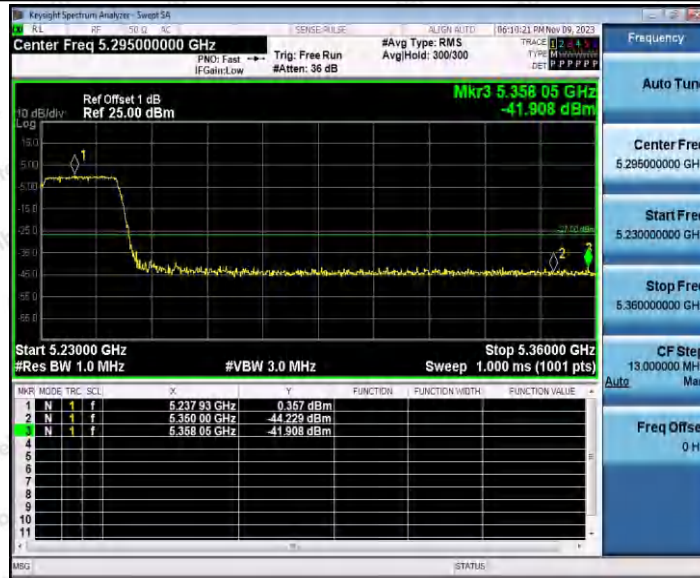

11AC40SISO_Ant1_High_5230