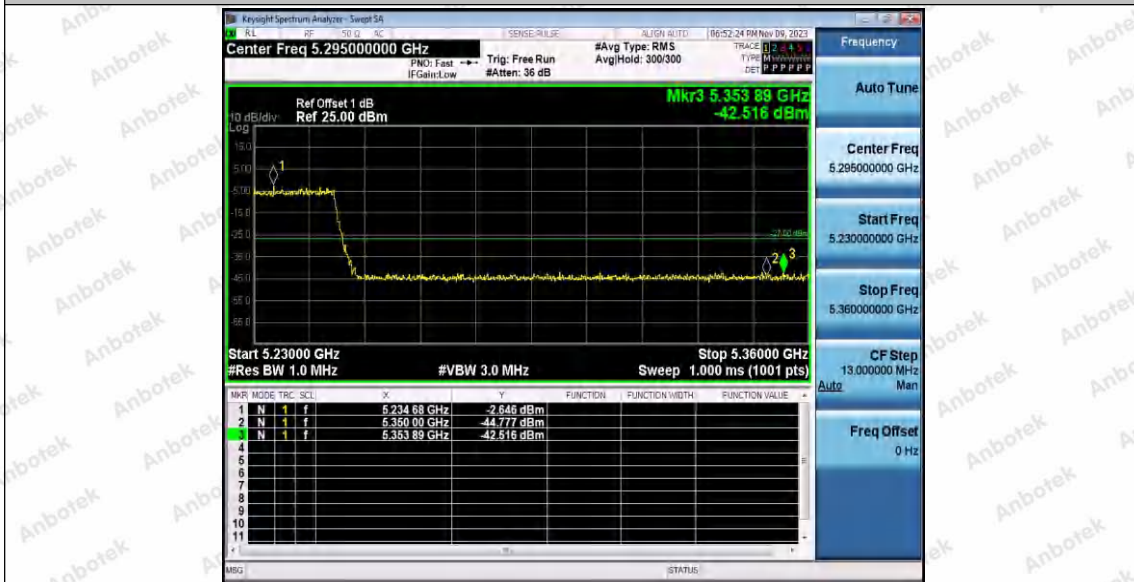

11AX80SISO_Ant2_High_5210