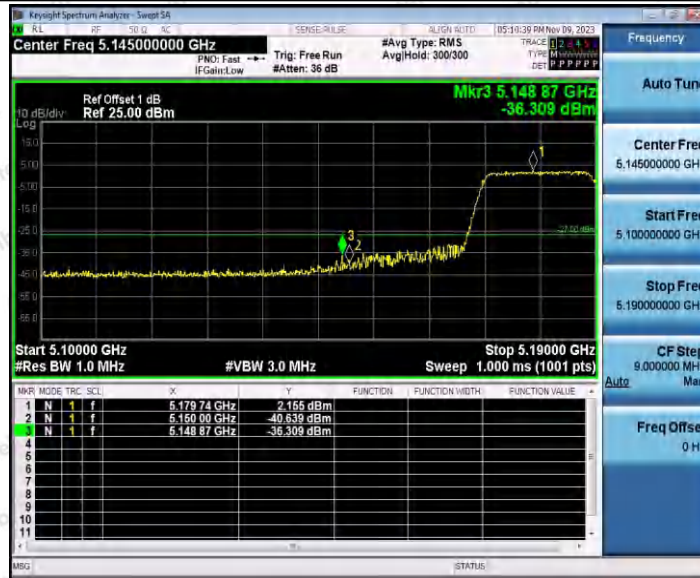

11N40SISO_Ant2_Low_5190

11N40SISO_Ant1_High_5230