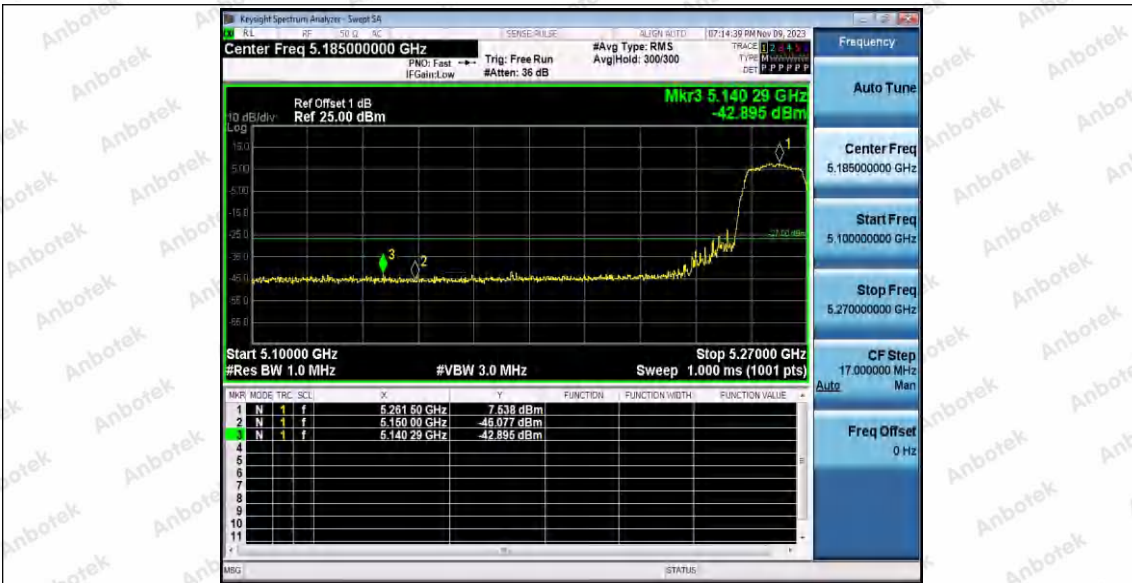

11N20SISO_Ant1_High_5320