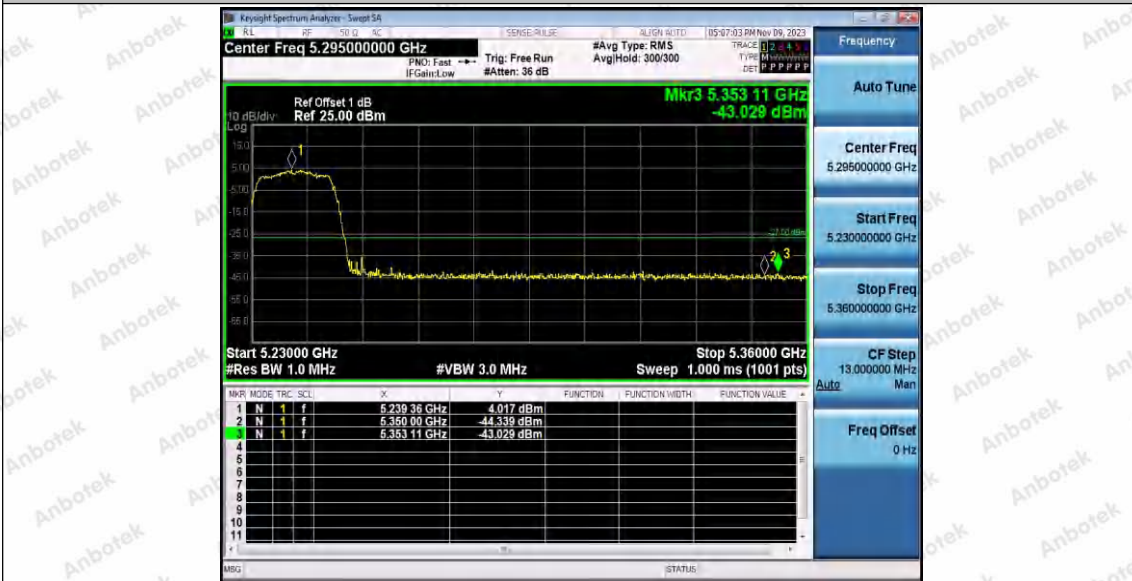

Hotline
 400-003-0500
www.anbotek.com.cn

11N20SISO_Ant2_Low_5180

11N20SISO_Ant1_High_5240

Shenzhen Anbotek Compliance Laboratory Limited

Address: 1/F., Building D, Sogood Science and Technology Park, Sanwei Community, Hangcheng Street, Bao'an District, Shenzhen, Guangdong, China.
 Tel: (86) 0755-26066440 Fax: (86) 0755-26014772 Email: service@anbotek.com