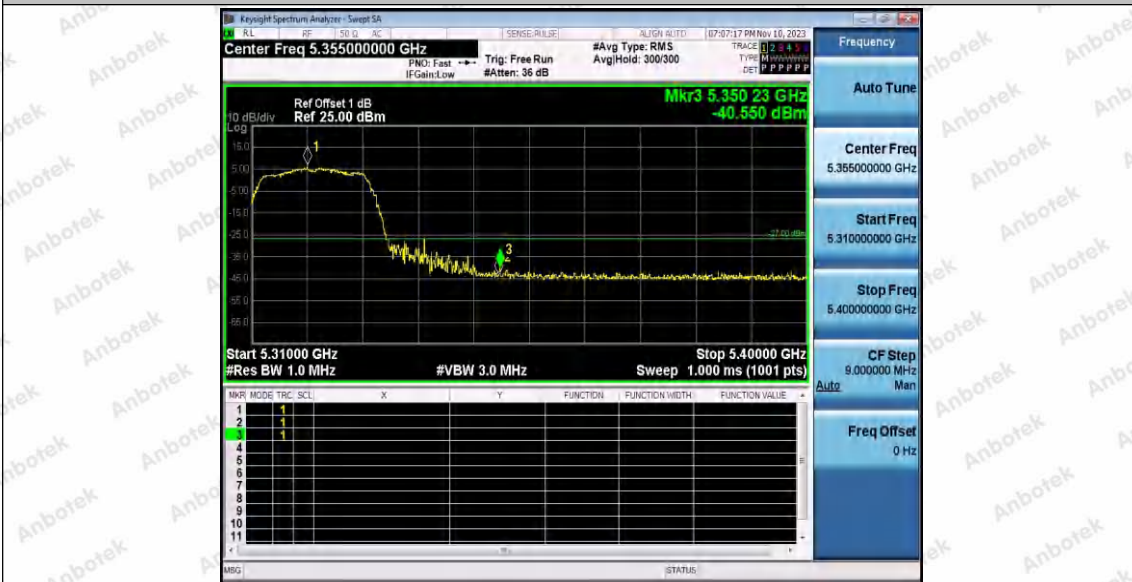

11N20SISO_Ant2_High_5320