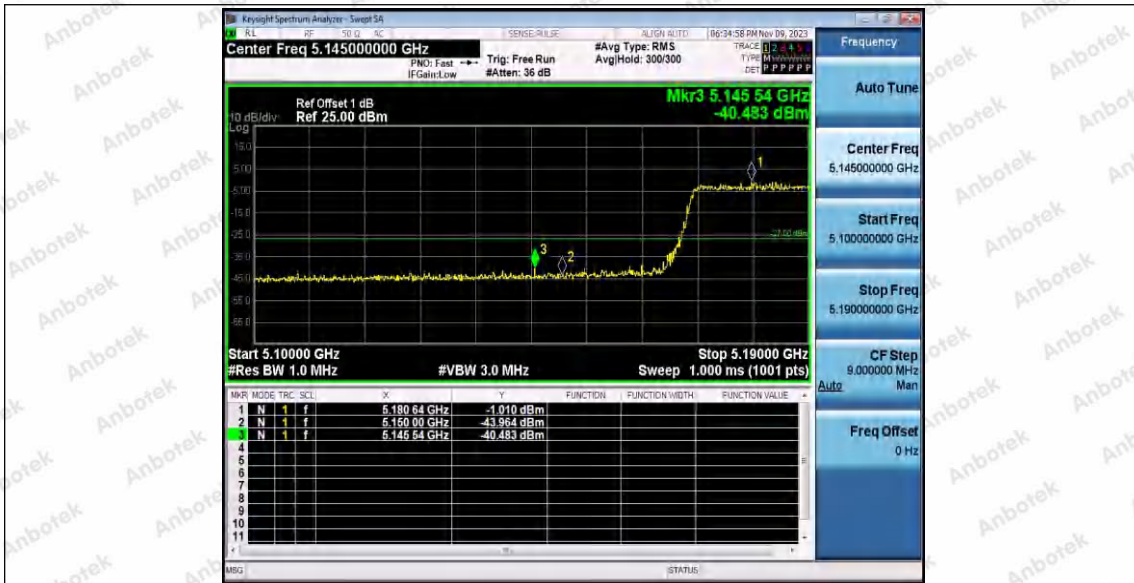

11AX80SISO_Ant1_High_5210