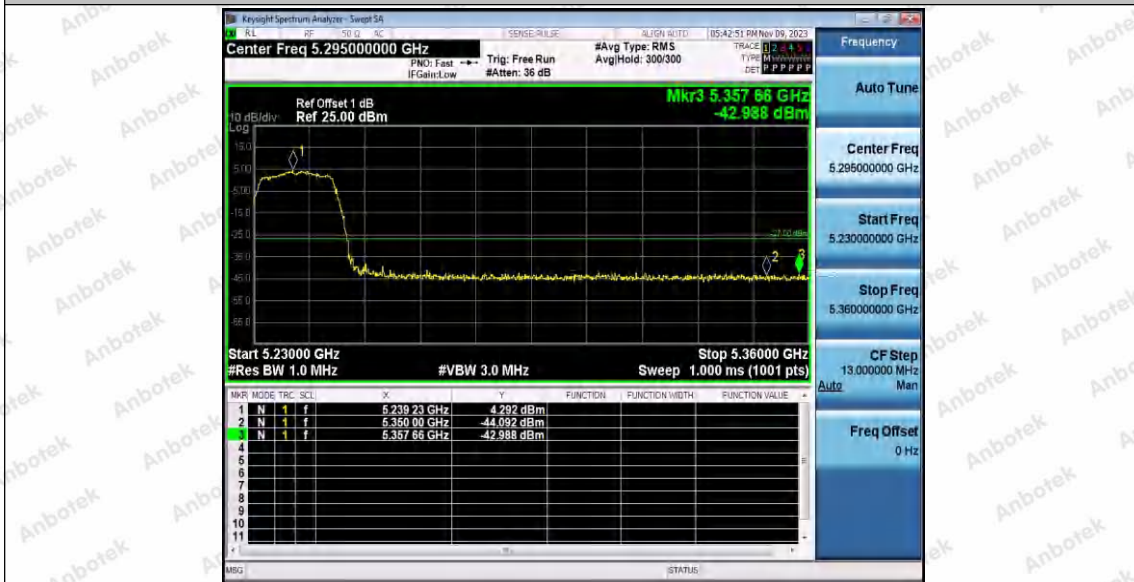

11AC20SISO_Ant2_High_5240