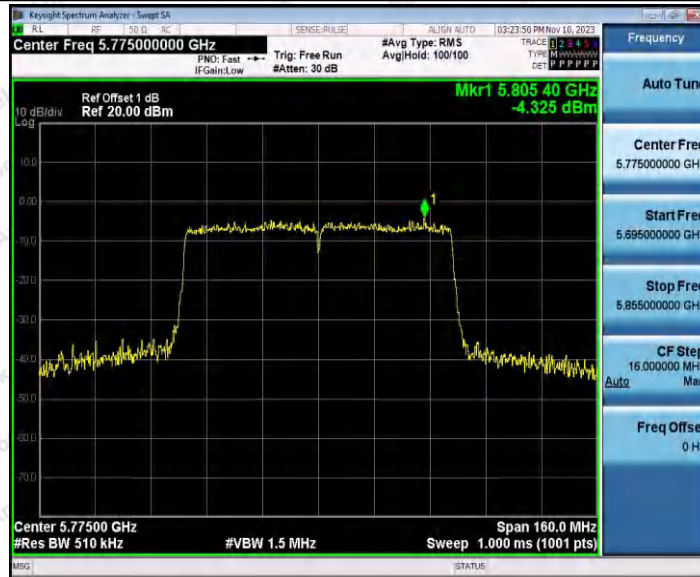

11AC80SISO_Ant2_5775

Shenzhen Anbotek Compliance Laboratory Limited

Address: 1/F., Building D, Sogood Science and Technology Park, Sanwei Community, Hangcheng Street, Bao'an District, Shenzhen, Guangdong, China.
Tel: (86) 0755-26066440 Fax: (86) 0755-26014772 Email: service@anbotek.com

Hotline 400-003-0500
www.anbotek.com.cn