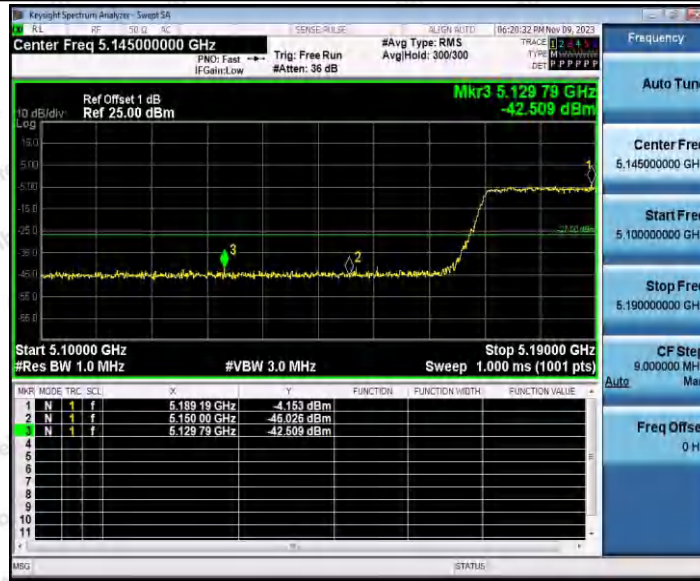

11AC80SISO_Ant1_Low_5210