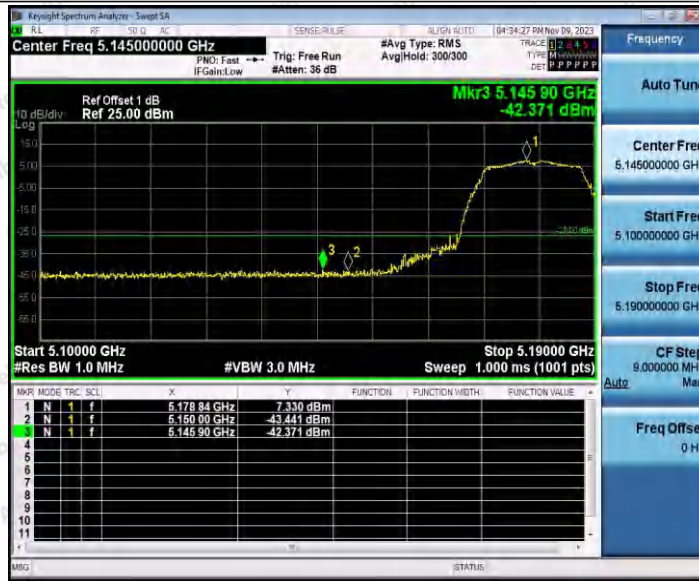

Test Graphs B1/2/3

11A_Ant1_Low_5180

11A_Ant2_Low_5180