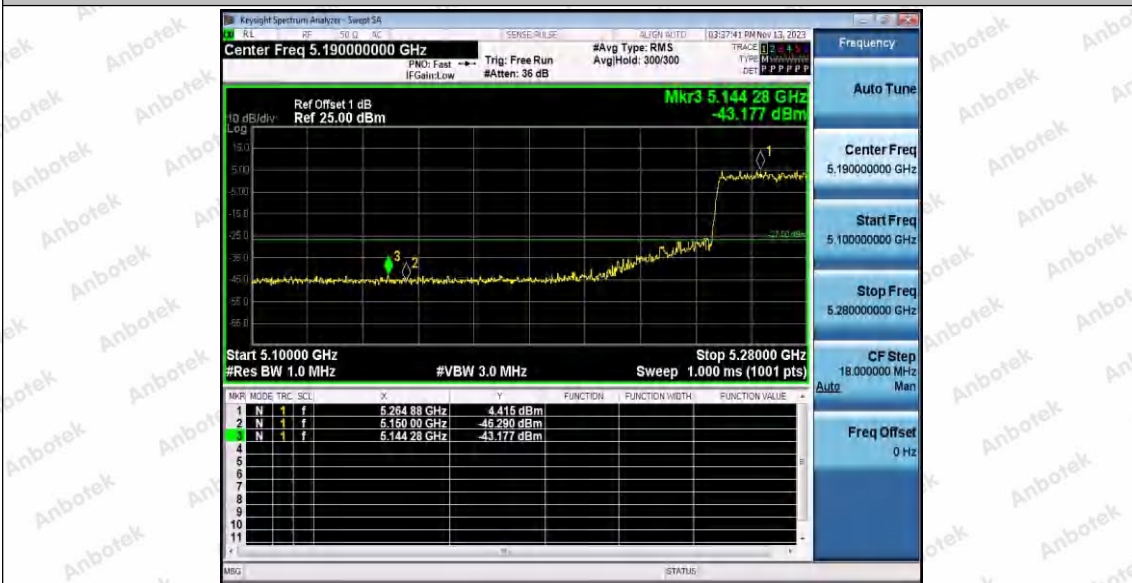

Hotline
 400-003-0500
www.anbotek.com.cn

11AX40SISO_Ant1_Low_5270

11AX40SISO_Ant2_Low_5270

Shenzhen Anbotek Compliance Laboratory Limited

Address: 1/F., Building D, Sogood Science and Technology Park, Sanwei Community, Hangcheng Street, Bao'an District, Shenzhen, Guangdong, China.
Tel: (86) 0755-26066440 Fax: (86) 0755-26014772 Email: service@anbotek.com