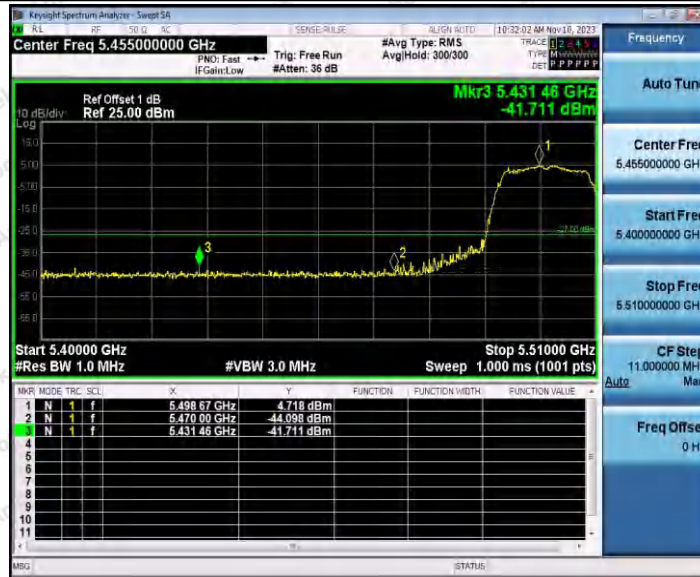

11N20SISO_Ant1_High_5700

Shenzhen Anbotek Compliance Laboratory Limited

Address: 1/F., Building D, Sogood Science and Technology Park, Sanwei Community, Hangcheng Street, Bao'an District, Shenzhen, Guangdong, China.
Tel: (86) 0755-26066440 Fax: (86) 0755-26014772 Email: service@anbotek.com

Hotline
400-003-0500
www.anbotek.com.cn