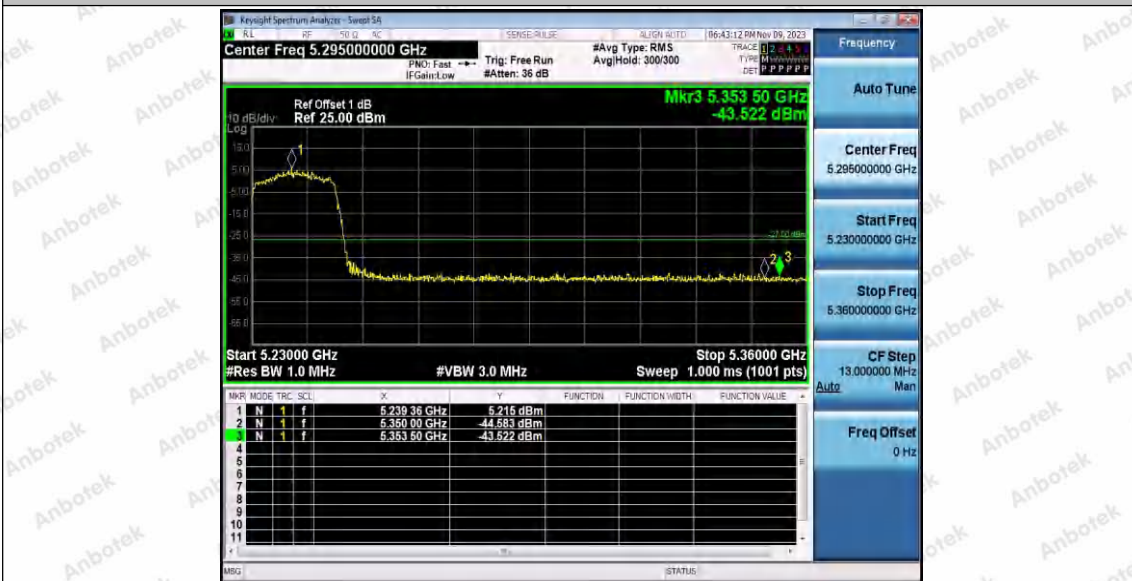

Hotline
 400-003-0500
www.anbotek.com.cn

11AX20SISO_Ant2_Low_5180

11AX20SISO_Ant1_High_5240

Shenzhen Anbotek Compliance Laboratory Limited

Address: 1/F., Building D, Sogood Science and Technology Park, Sanwei Community, Hangcheng Street, Bao'an District, Shenzhen, Guangdong, China.
 Tel: (86) 0755-26066440 Fax: (86) 0755-26014772 Email: service@anbotek.com