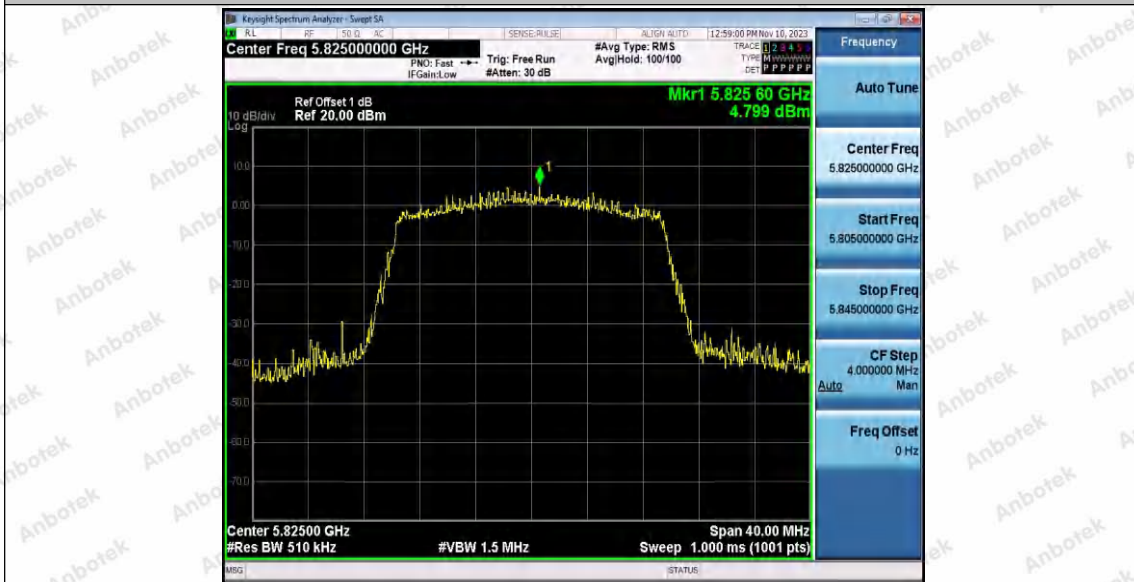

Shenzhen Anbotek Compliance Laboratory Limited

Address: 1/F., Building D, Sogood Science and Technology Park, Sanwei Community, Hangcheng Street, Bao'an District, Shenzhen, Guangdong, China.
Tel: (86) 0755-26066440 Fax: (86) 0755-26014772 Email: service@anbotek.com

Hotline
400-003-0500
www.anbotek.com.cn

安博
检测