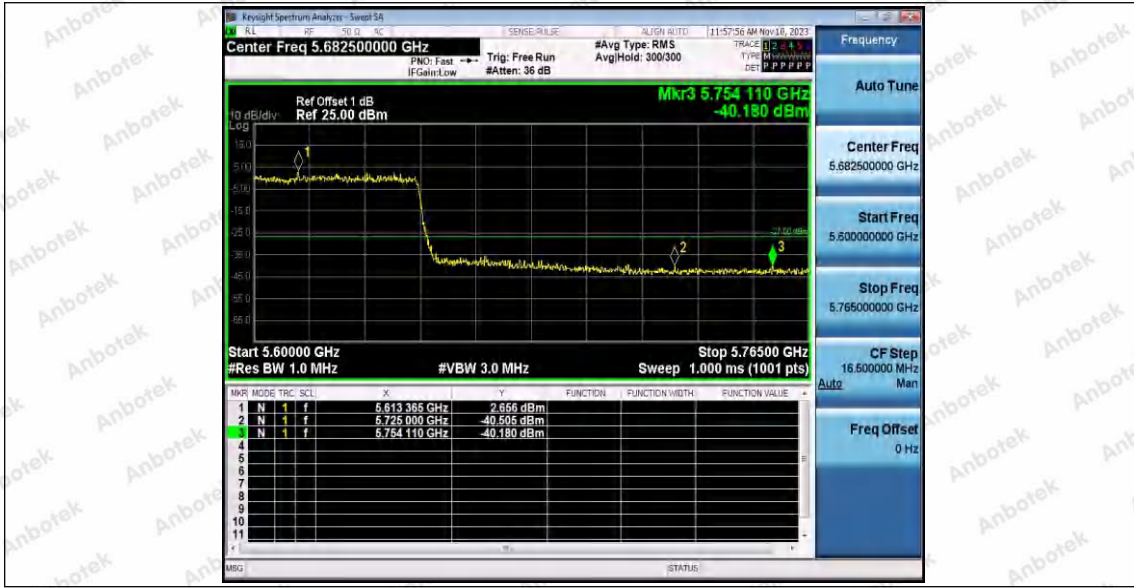

Shenzhen Anbotek Compliance Laboratory Limited

Address: 1/F., Building D, Sogood Science and Technology Park, Sanwei Community, Hangcheng Street, Bao'an District, Shenzhen, Guangdong, China.
Tel: (86) 0755-26066440 Fax: (86) 0755-26014772 Email: service@anbotek.com

Hotline 400-003-0500
www.anbotek.com.cn