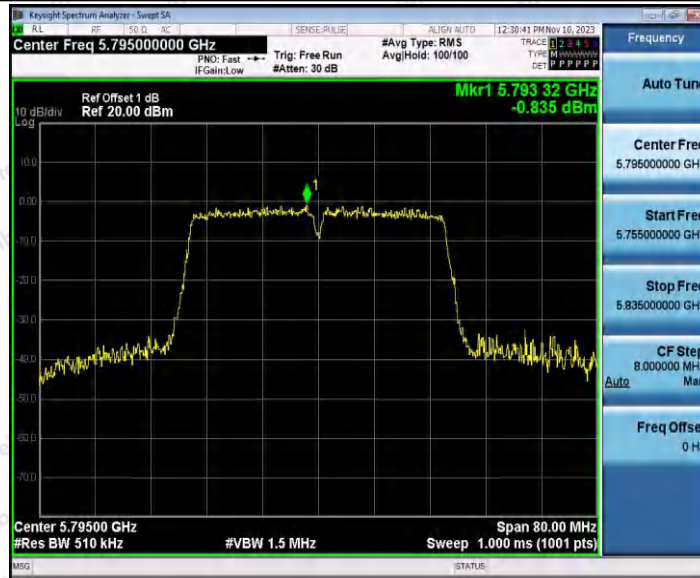

11N40SISO_Ant2_5795

11AC20SISO_Ant1_5745