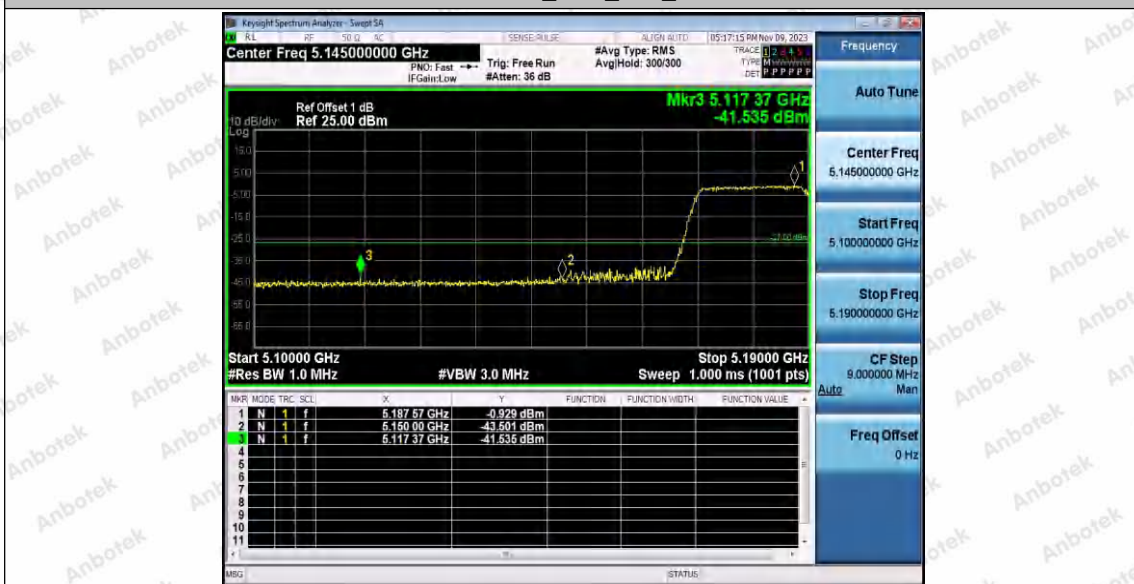

Hotline
400-003-0500
www.anbotek.com.cn

11N20SISO_Ant2_High_5700

11N40SISO_Ant1_Low_5190

Shenzhen Anbotek Compliance Laboratory Limited

Address: 1/F., Building D, Sogood Science and Technology Park, Sanwei Community, Hangcheng Street, Bao'an District, Shenzhen, Guangdong, China.
Tel: (86) 0755-26066440 Fax: (86) 0755-26014772 Email: service@anbotek.com