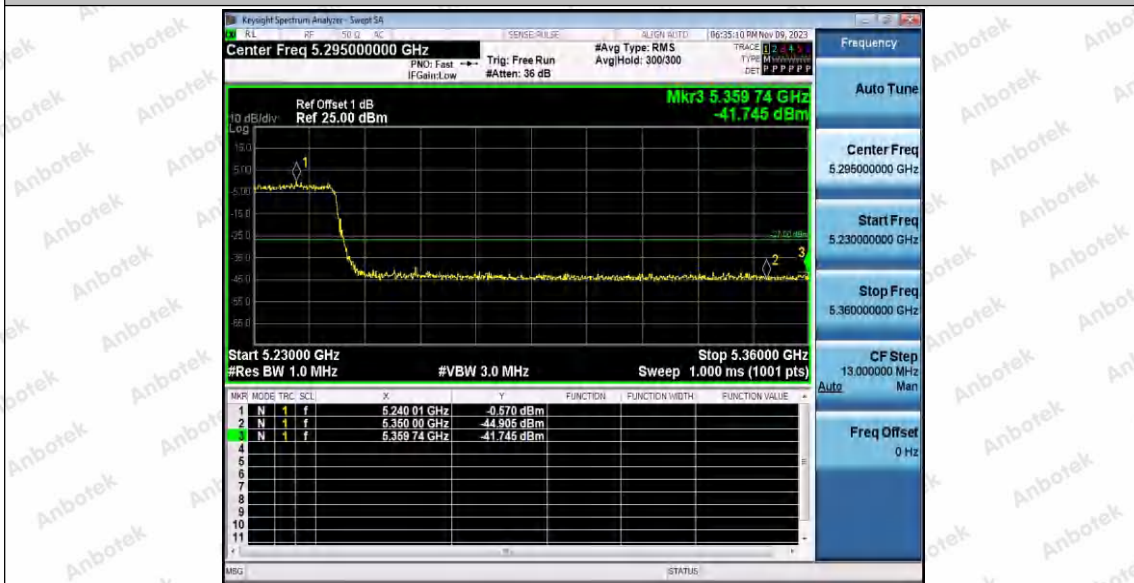

Hotline 400-003-0500
 www.anbotek.com.cn

11AX80SISO_Ant1_High_5210

11AX80SISO_Ant2_High_5210

Shenzhen Anbotek Compliance Laboratory Limited

Address: 1/F., Building D, Sogood Science and Technology Park, Sanwei Community, Hangcheng Street, Bao'an District, Shenzhen, Guangdong, China.
 Tel: (86) 0755-26066440 Fax: (86) 0755-26014772 Email: service@anbotek.com