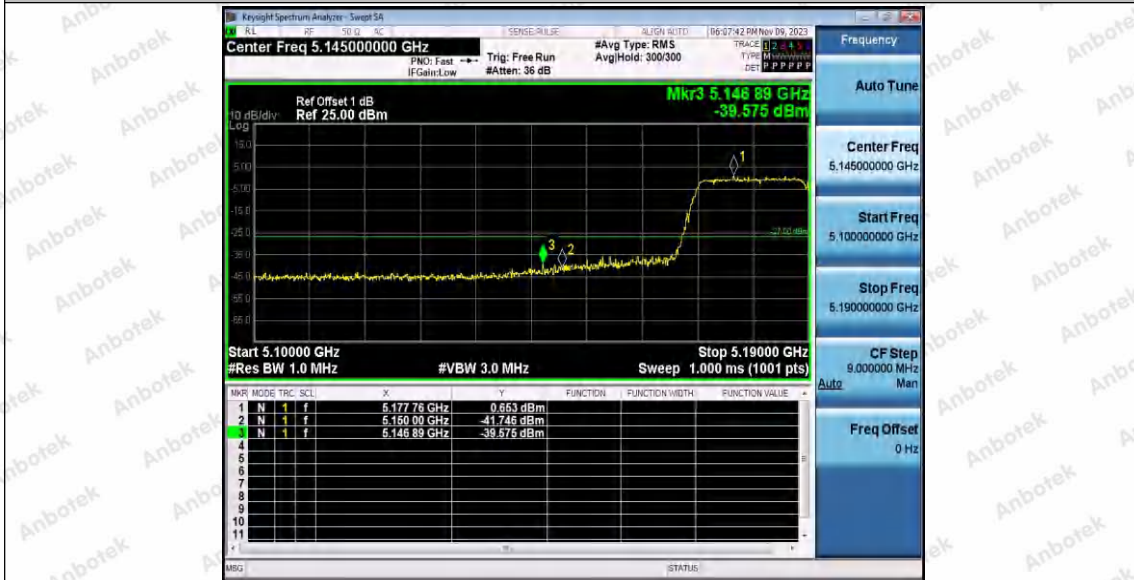

11AC40SISO_Ant1_Low_5190