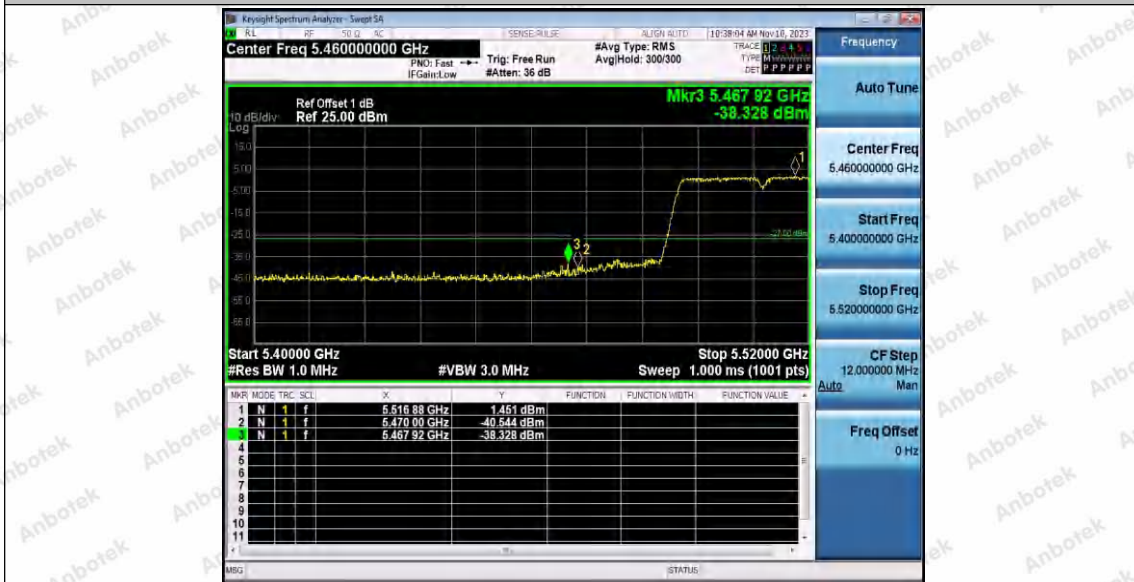

11N40SISO_Ant1_High_5670