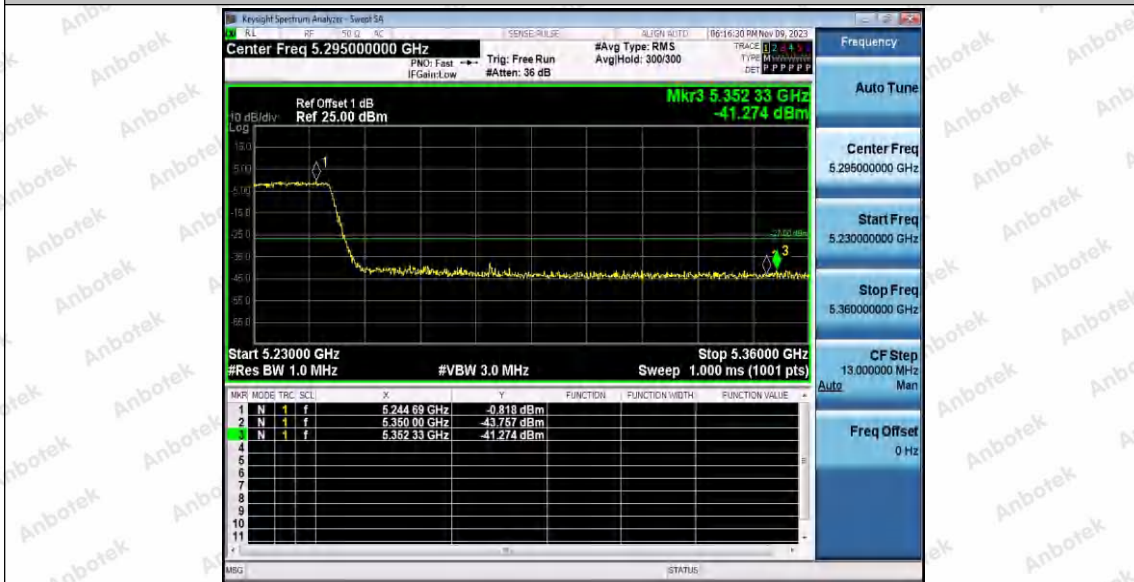

11AC80SISO_Ant2_High_5210