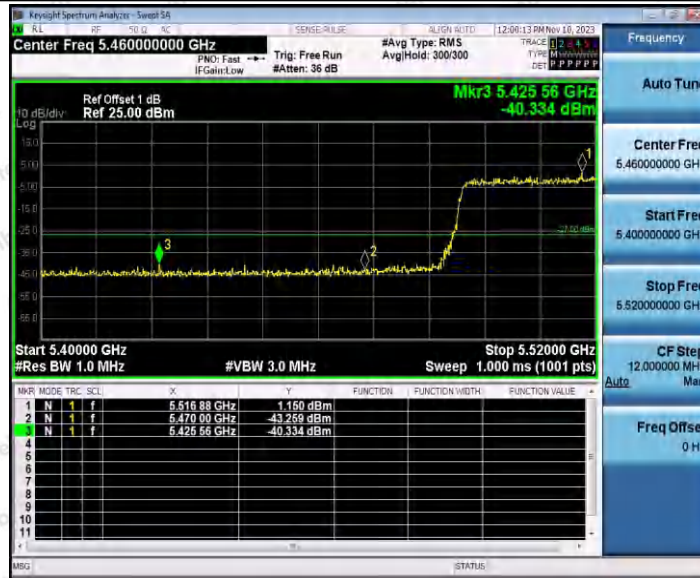

11AX80SISO_Ant1_High_5610