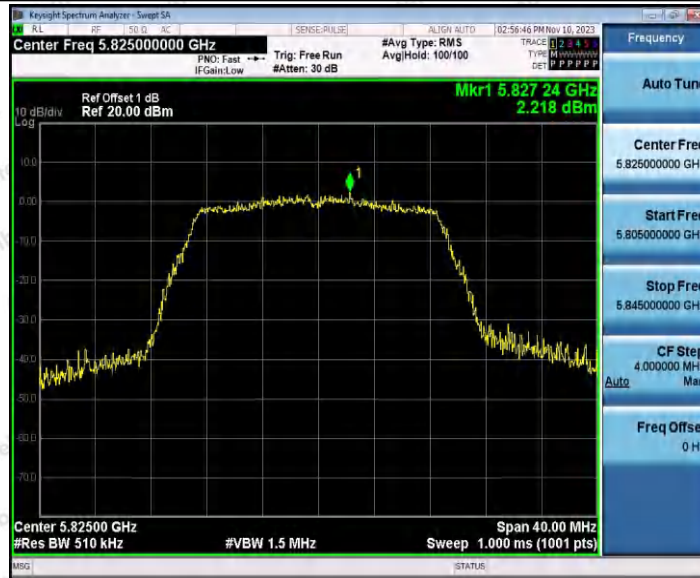

11N20SISO_Ant1_5825

11N20SISO_Ant2_5825