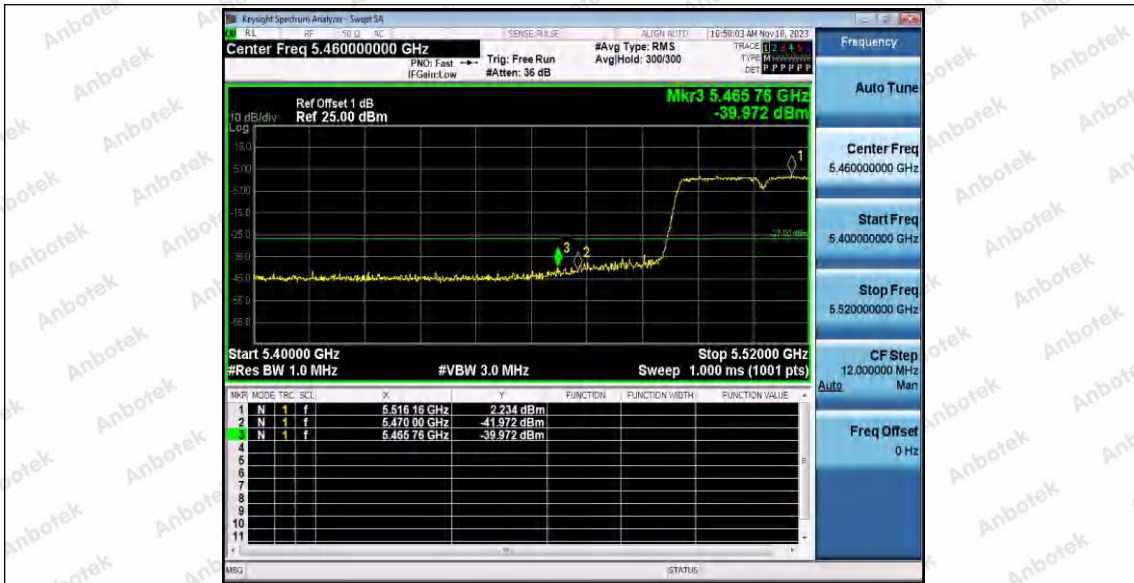

11AC40SISO_Ant1_High_5670