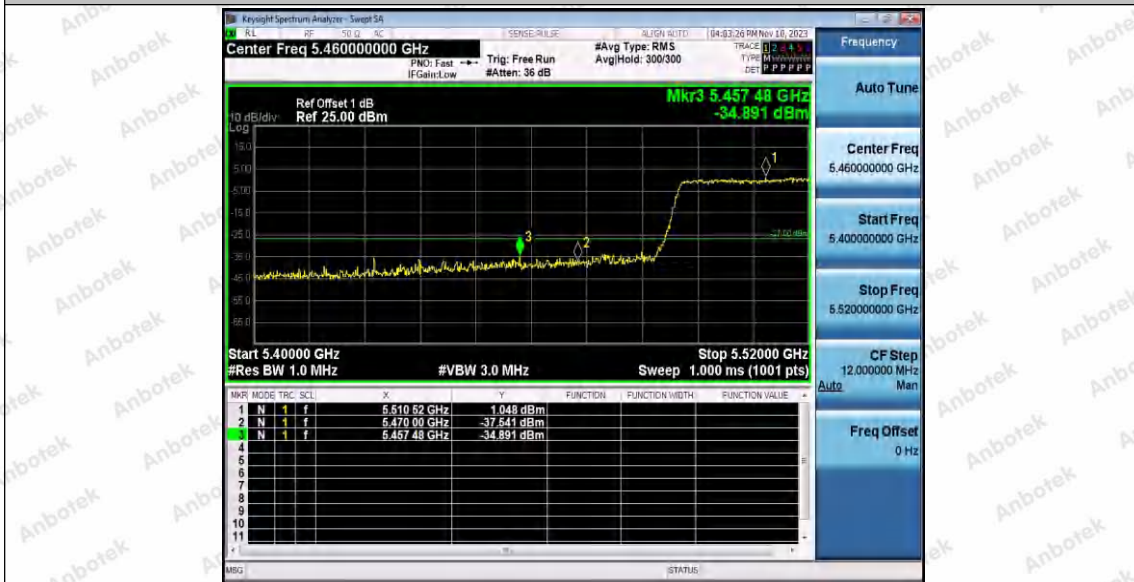

11AC80SISO_Ant2_Low_5530