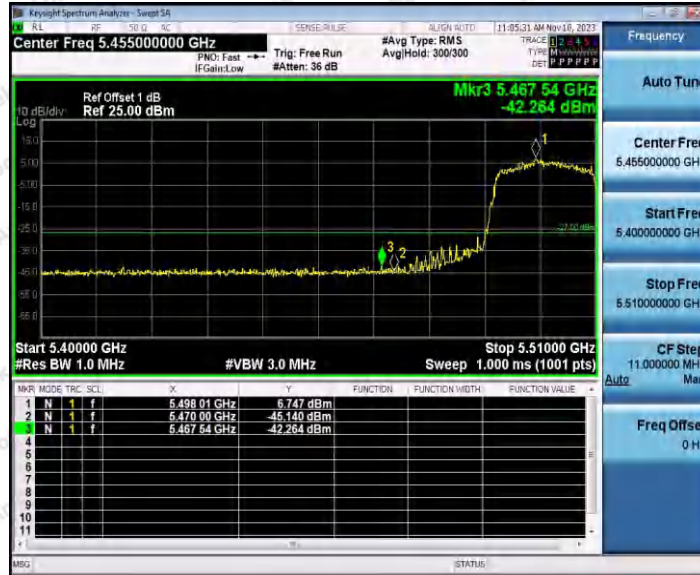

11AX20SISO_Ant1_High_5700

Shenzhen Anbotek Compliance Laboratory Limited

Address: 1/F., Building D, Sogood Science and Technology Park, Sanwei Community, Hangcheng Street, Bao'an District, Shenzhen, Guangdong, China.
Tel: (86) 0755-26066440 Fax: (86) 0755-26014772 Email: service@anbotek.com

Hotline
400-003-0500
www.anbotek.com.cn