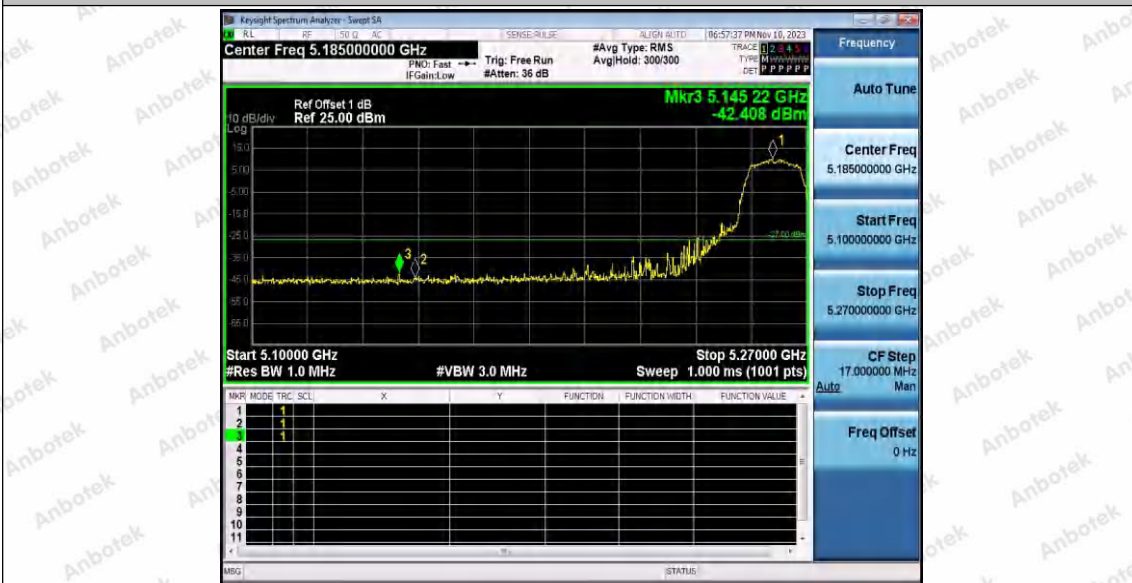

Hotline
400-003-0500
www.anbotek.com.cn

11A_Ant2_High_5240

11A_Ant1_Low_5260

Shenzhen Anbotek Compliance Laboratory Limited

Address: 1/F., Building D, Sogood Science and Technology Park, Sanwei Community, Hangcheng Street, Bao'an District, Shenzhen, Guangdong, China.
Tel: (86) 0755-26066440 Fax: (86) 0755-26014772 Email: service@anbotek.com