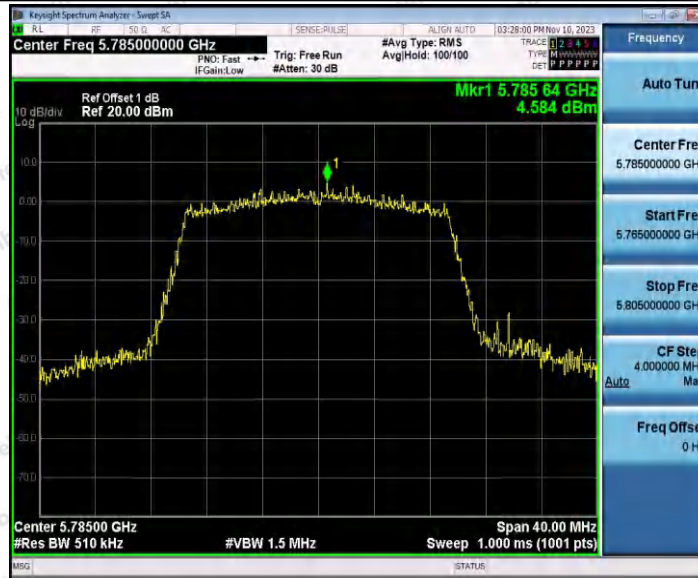

11AX20SISO_Ant2_5785