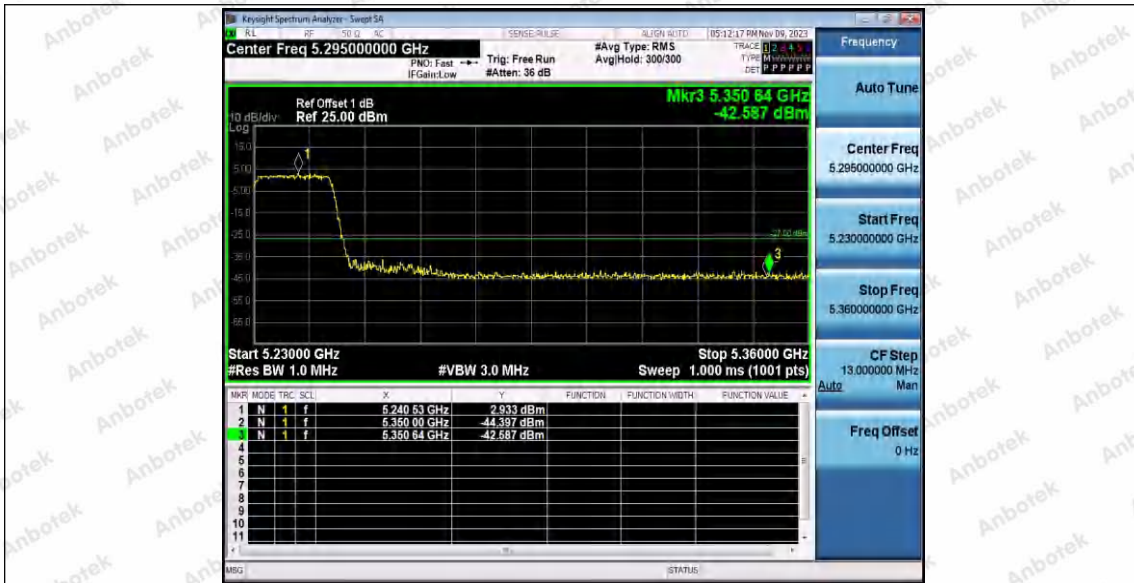

11N40SISO_Ant1_Low_5270