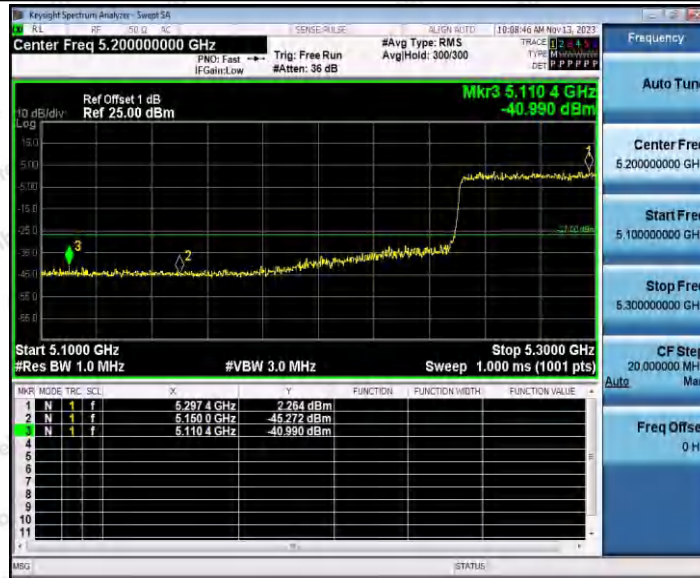

11AX80SISO_Ant2_Low_5290