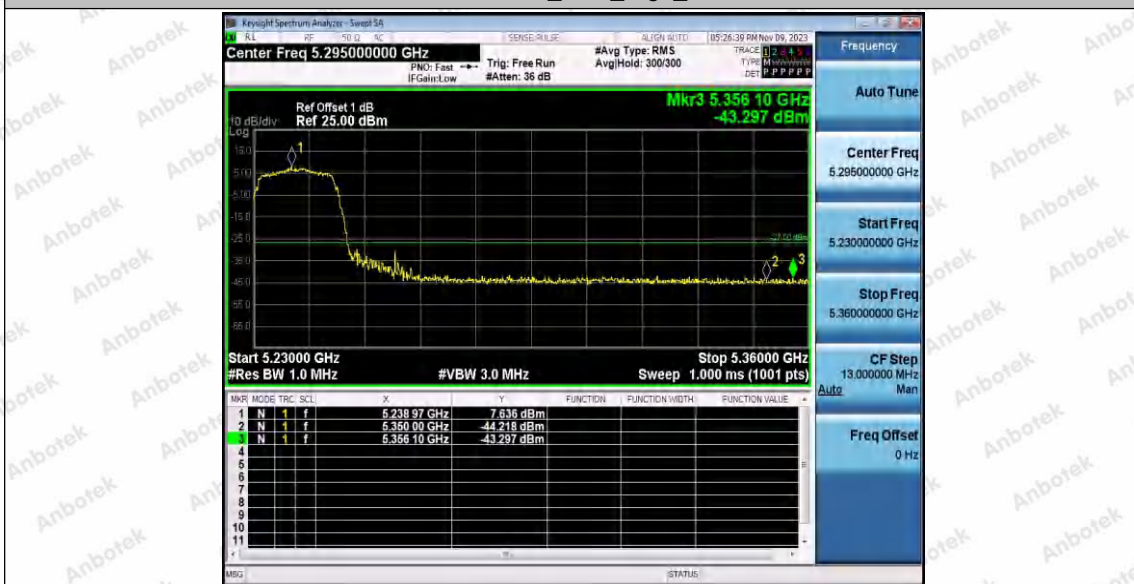

Hotline 400-003-0500
 www.anbotek.com.cn

11AC20SISO_Ant1_High_5240

11AC20SISO_Ant2_High_5240

Shenzhen Anbotek Compliance Laboratory Limited

Address: 1/F., Building D, Sogood Science and Technology Park, Sanwei Community, Hangcheng Street, Bao'an District, Shenzhen, Guangdong, China.
 Tel: (86) 0755-26066440 Fax: (86) 0755-26014772 Email: service@anbotek.com