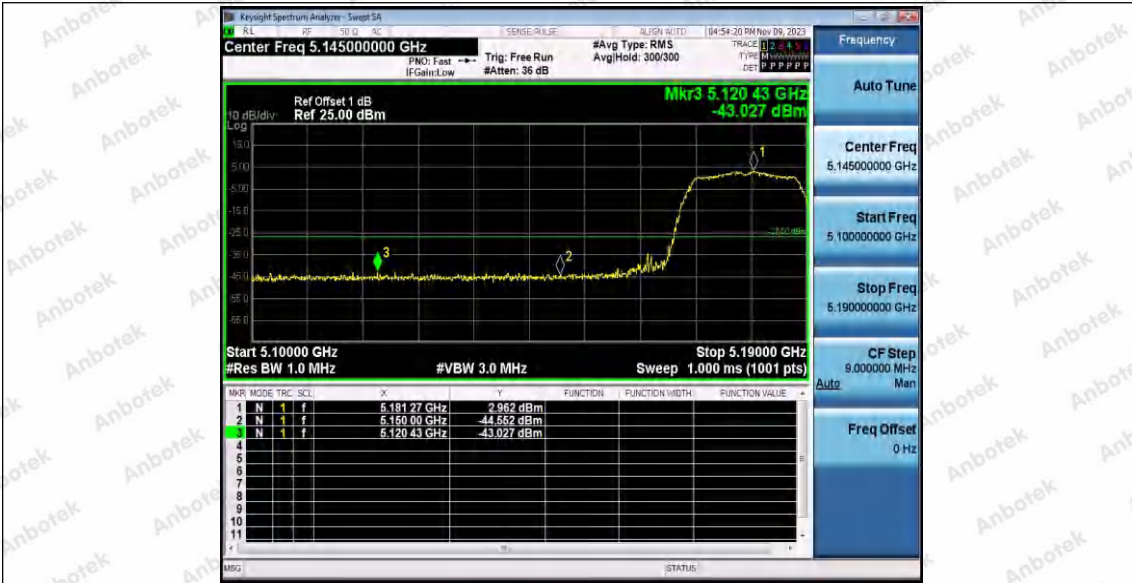

11N20SISO_Ant2_Low_5180