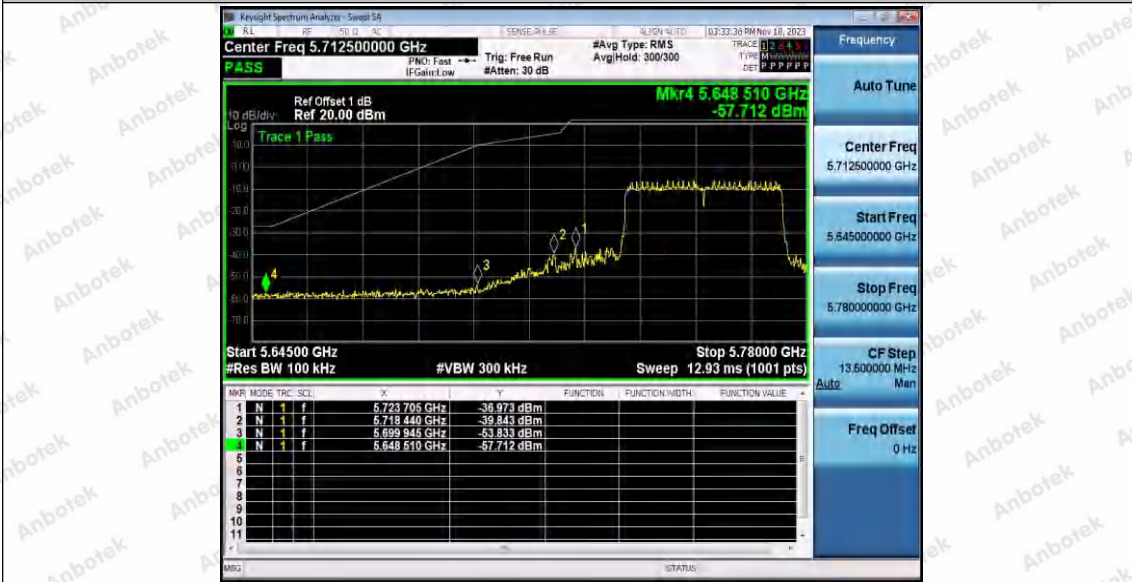

11AX40SISO_Ant2_Low_5755