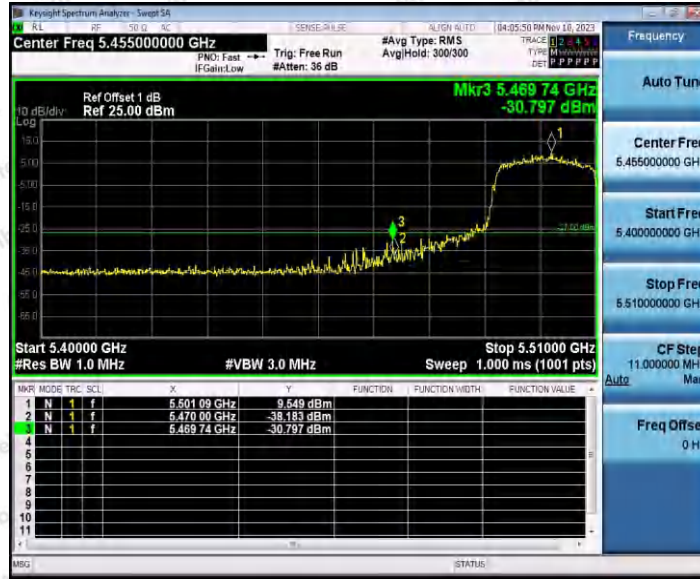

11AX20SISO_Ant1_Low_5500

11AX20SISO_Ant2_Low_5500