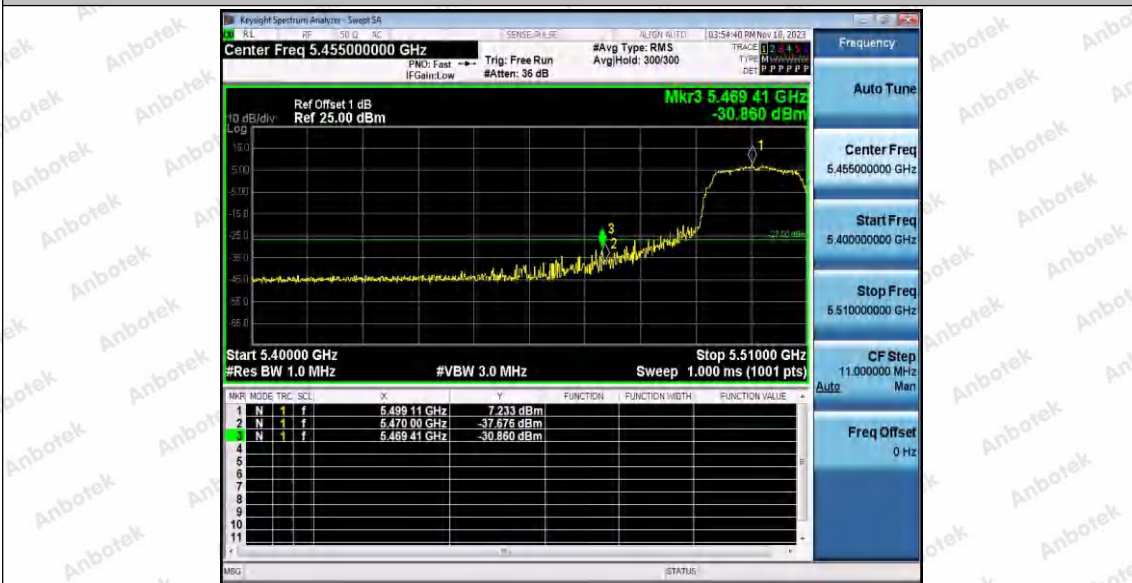

Hotline
400-003-0500
www.anbotek.com.cn

11AC20SISO_Ant2_High_5320

11AC20SISO_Ant1_Low_5500

Shenzhen Anbotek Compliance Laboratory Limited

Address: 1/F., Building D, Sogood Science and Technology Park, Sanwei Community, Hangcheng Street, Bao'an District, Shenzhen, Guangdong, China.
Tel: (86) 0755-26066440 Fax: (86) 0755-26014772 Email: service@anbotek.com