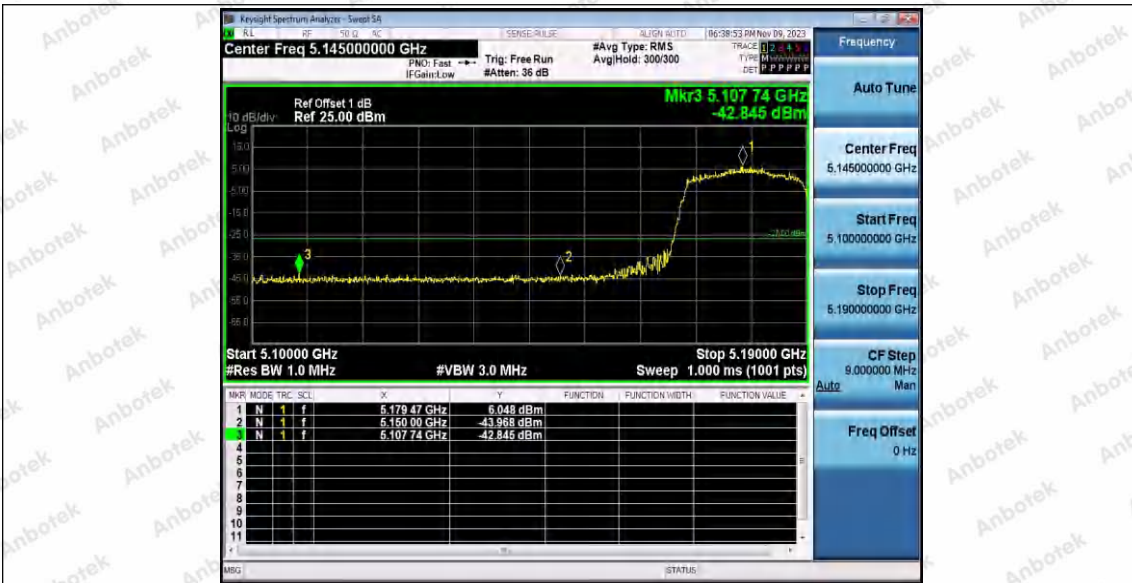

11AX20SISO_Ant2_Low_5180