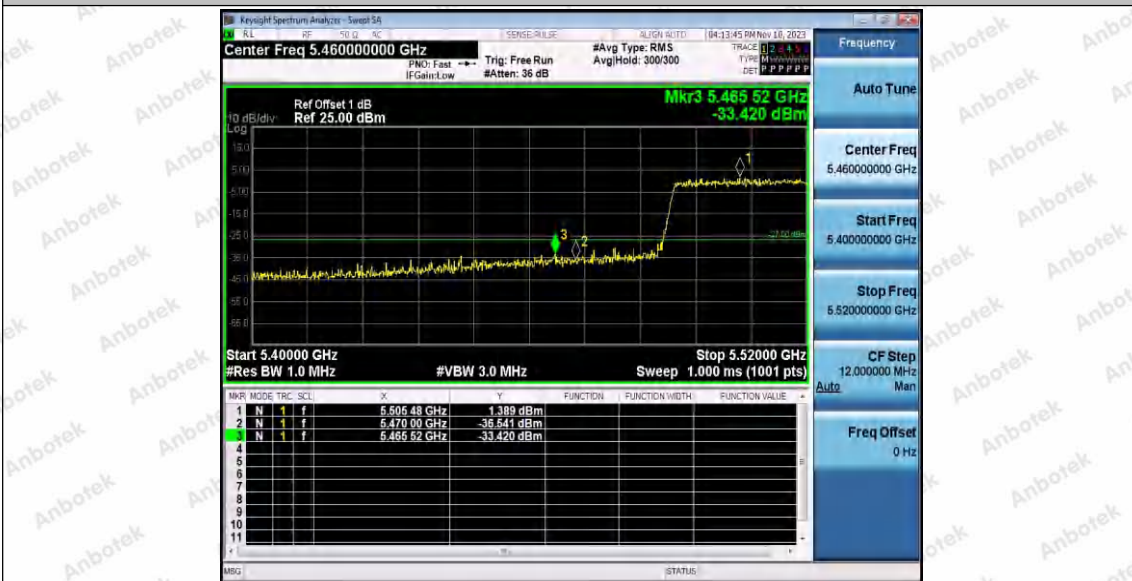

Hotline
 400-003-0500
www.anbotek.com.cn

11AX80SISO_Ant2_High_5290

11AX80SISO_Ant1_Low_5530

Shenzhen Anbotek Compliance Laboratory Limited

Address: 1/F., Building D, Sogood Science and Technology Park, Sanwei Community, Hangcheng Street, Bao'an District, Shenzhen, Guangdong, China.
 Tel: (86) 0755-26066440 Fax: (86) 0755-26014772 Email: service@anbotek.com