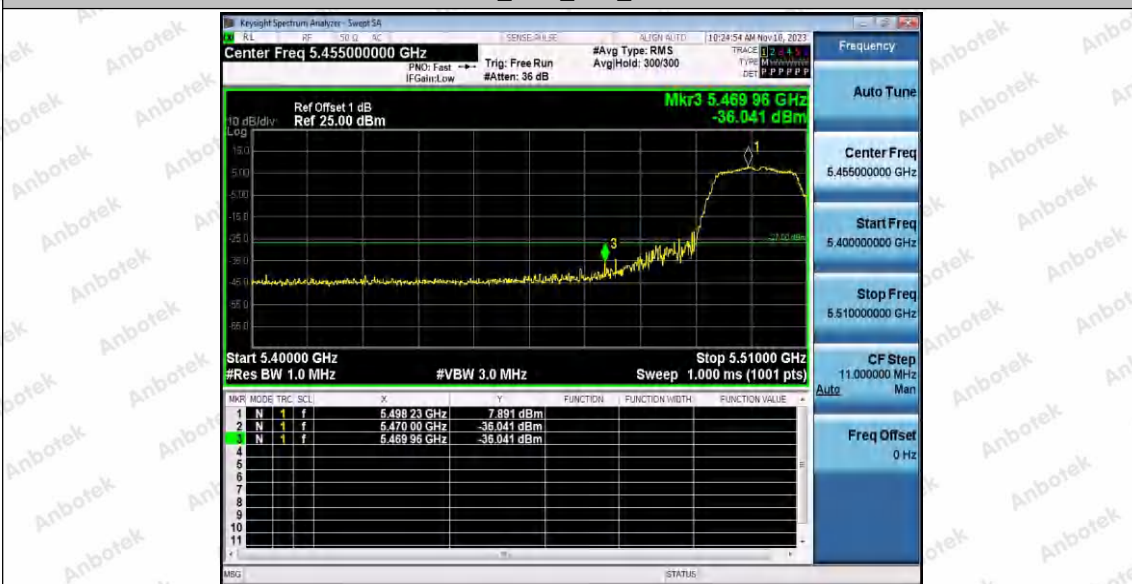

Hotline
 400-003-0500
www.anbotek.com.cn

11A_Ant1_Low_5500

11A_Ant2_Low_5500

Shenzhen Anbotek Compliance Laboratory Limited

Address: 1/F., Building D, Sogood Science and Technology Park, Sanwei Community, Hangcheng Street, Bao'an District, Shenzhen, Guangdong, China.
Tel: (86) 0755-26066440 Fax: (86) 0755-26014772 Email: service@anbotek.com