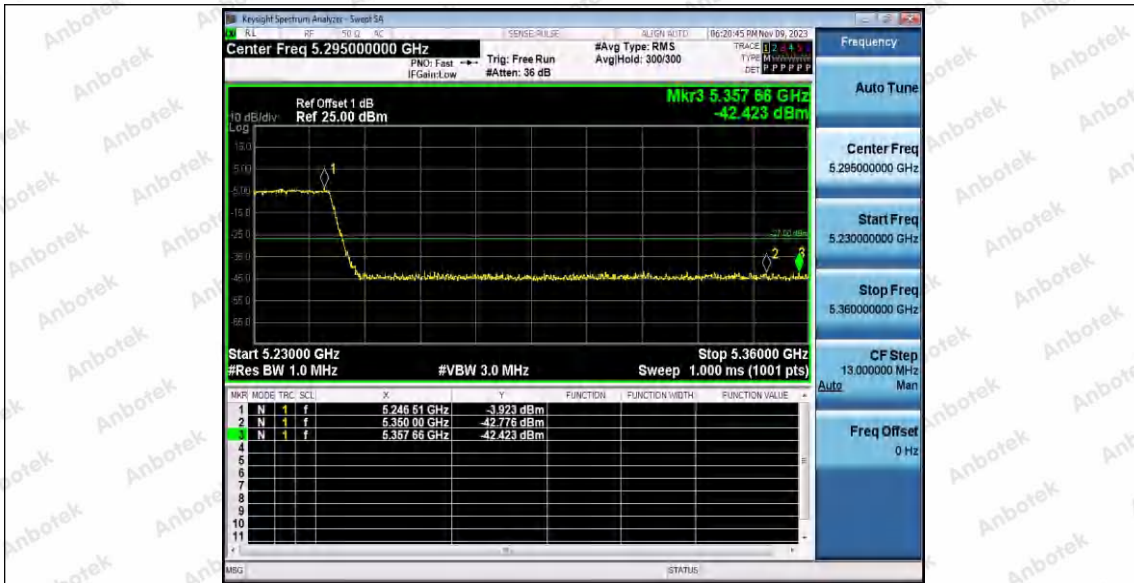

11AC80SISO_Ant1_High_5210