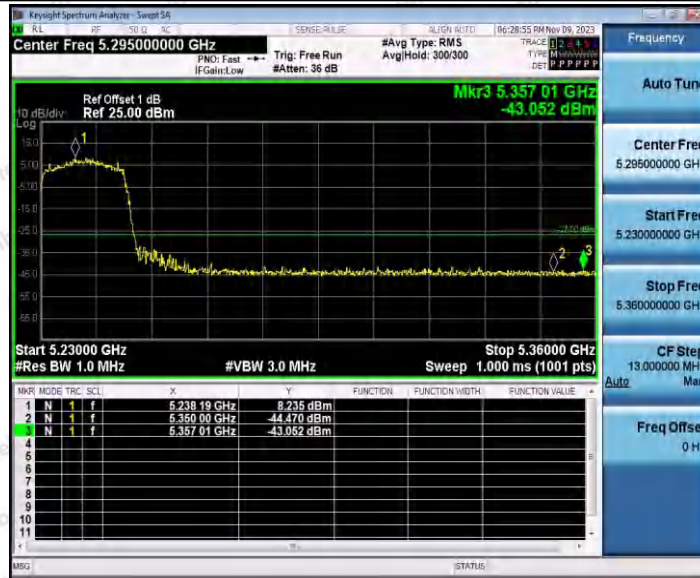

11AX20SISO_Ant1_Low_5260