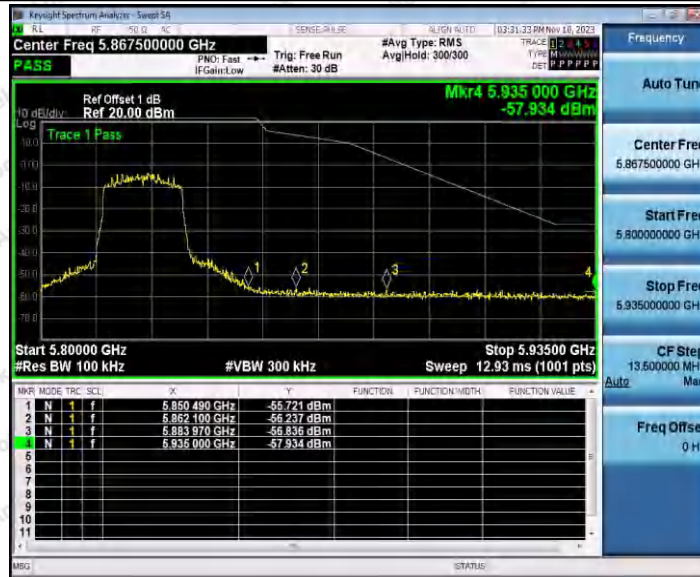

11AX20SISO_Ant2_High_5825

Shenzhen Anbotek Compliance Laboratory Limited

Address: 1/F., Building D, Sogood Science and Technology Park, Sanwei Community, Hangcheng Street, Bao'an District, Shenzhen, Guangdong, China.
Tel: (86) 0755-26066440 Fax: (86) 0755-26014772 Email: service@anbotek.com

Hotline 400-003-0500
www.anbotek.com.cn