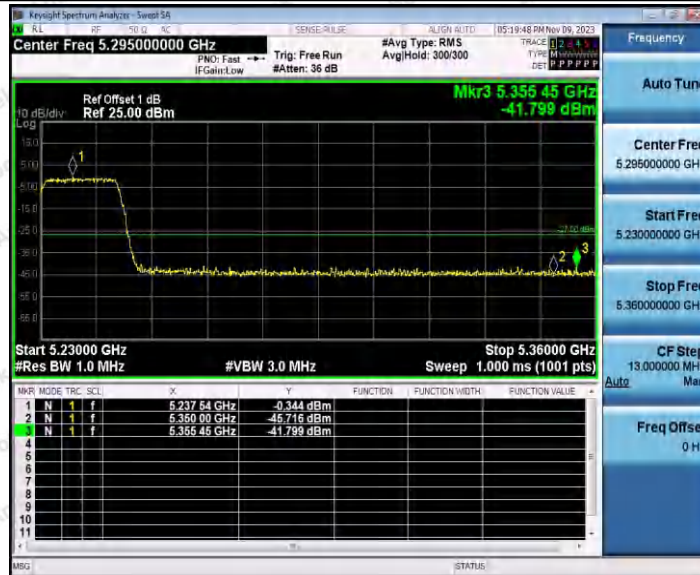

11N40SISO_Ant2_High_5230

Shenzhen Anbotek Compliance Laboratory Limited

Address: 1/F., Building D, Sogood Science and Technology Park, Sanwei Community, Hangcheng Street, Bao'an District, Shenzhen, Guangdong, China.
Tel: (86) 0755-26066440 Fax: (86) 0755-26014772 Email: service@anbotek.com

Hotline
400-003-0500
www.anbotek.com.cn