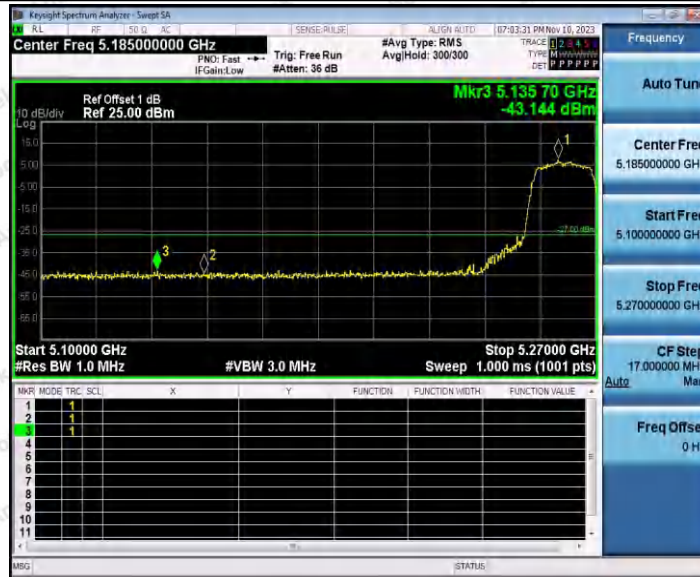

11N20SISO_Ant2_Low_5260

Shenzhen Anbotek Compliance Laboratory Limited

Address: 1/F., Building D, Sogood Science and Technology Park, Sanwei Community, Hangcheng Street, Bao'an District, Shenzhen, Guangdong, China.
Tel: (86) 0755-26066440 Fax: (86) 0755-26014772 Email: service@anbotek.com

Hotline 400-003-0500
www.anbotek.com.cn