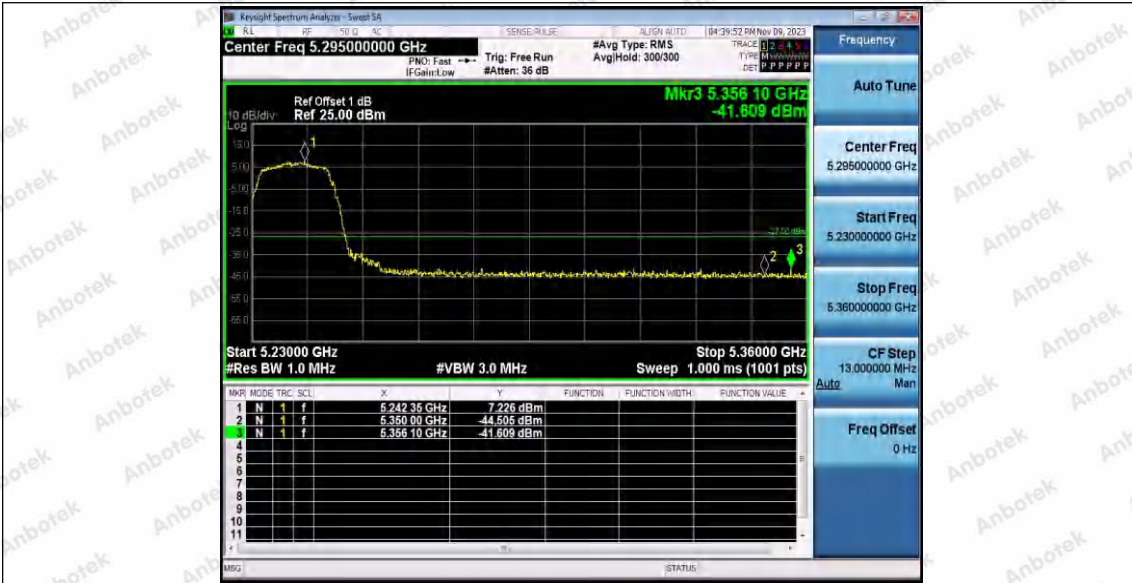

11A_Ant2_High_5240