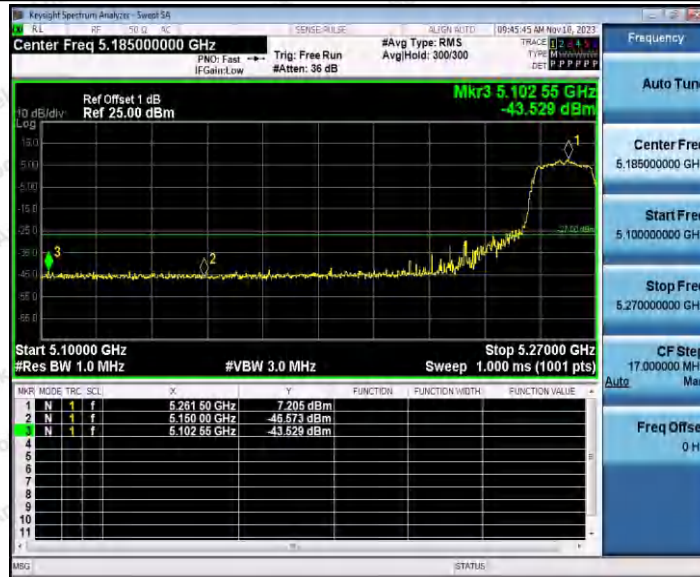

11AC20SISO_Ant1_High_5320

Shenzhen Anbotek Compliance Laboratory Limited

Address: 1/F., Building D, Sogood Science and Technology Park, Sanwei Community, Hangcheng Street, Bao'an District, Shenzhen, Guangdong, China.
Tel: (86) 0755-26066440 Fax: (86) 0755-26014772 Email: service@anbotek.com

Hotline
400-003-0500
www.anbotek.com.cn