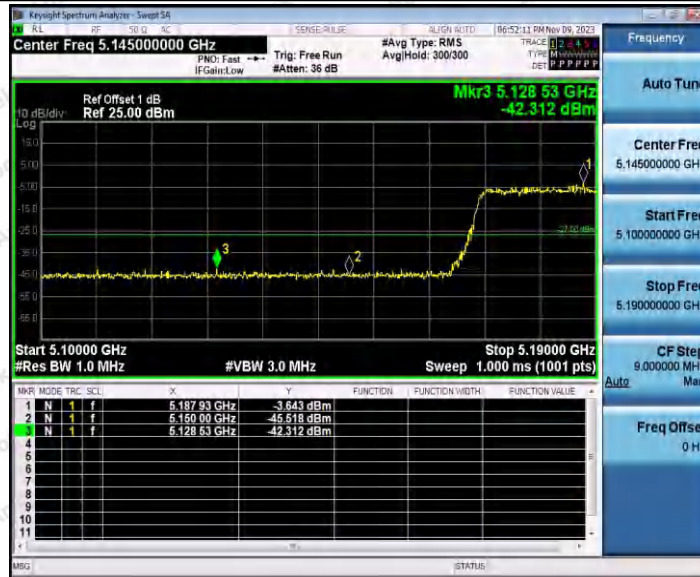

11AX80SISO_Ant1_Low_5210

11AX80SISO_Ant2_Low_5210

Shenzhen Anbotek Compliance Laboratory Limited

Address: 1/F., Building D, Sogood Science and Technology Park, Sanwei Community, Hangcheng Street, Bao'an District, Shenzhen, Guangdong, China.
Tel: (86) 0755-26066440 Fax: (86) 0755-26014772 Email: service@anbotek.com

Hotline 400-003-0500
www.anbotek.com.cn