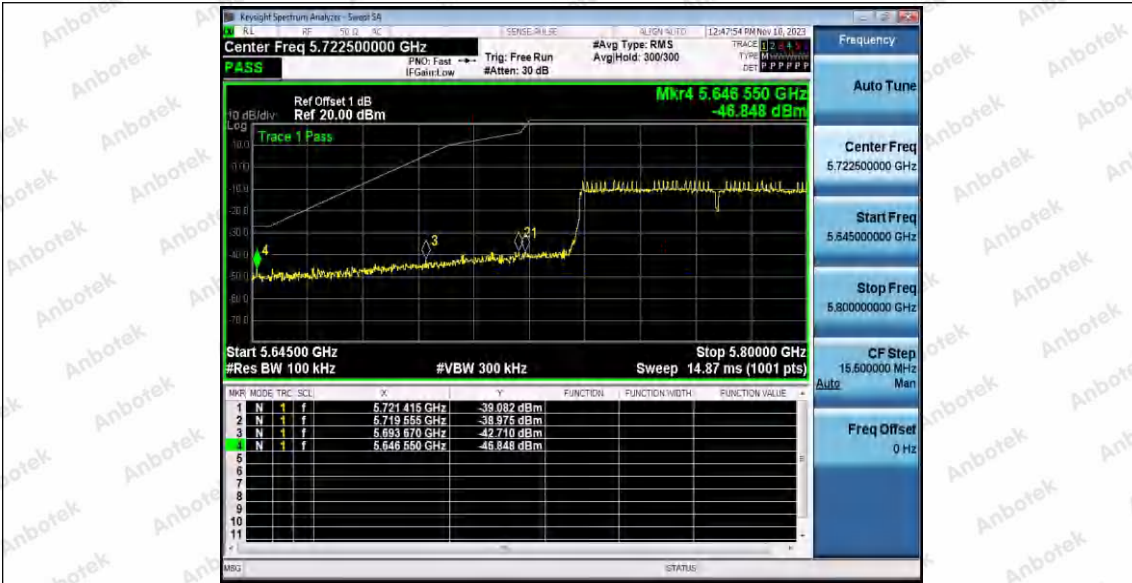

11AC80SISO_Ant2_High_5775