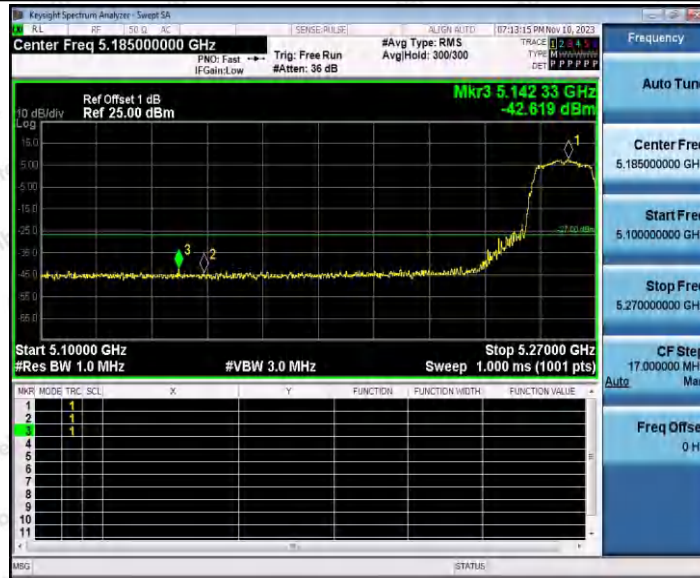

11AC20SISO_Ant2_Low_5260