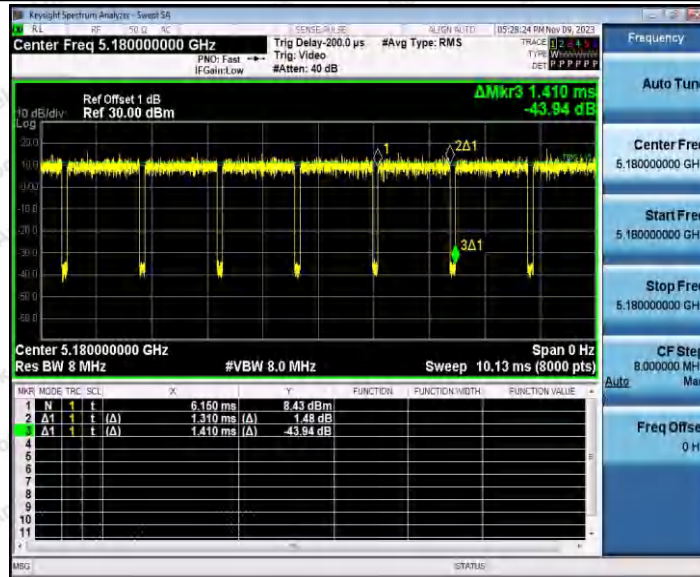

11AC20SISO_Ant2_5180

Shenzhen Anbotek Compliance Laboratory Limited

Address: 1/F., Building D, Sogood Science and Technology Park, Sanwei Community, Hangcheng Street, Bao'an District, Shenzhen, Guangdong, China.
Tel: (86) 0755-26066440 Fax: (86) 0755-26014772 Email: service@anbotek.com

Hotline 400-003-0500
www.anbotek.com.cn