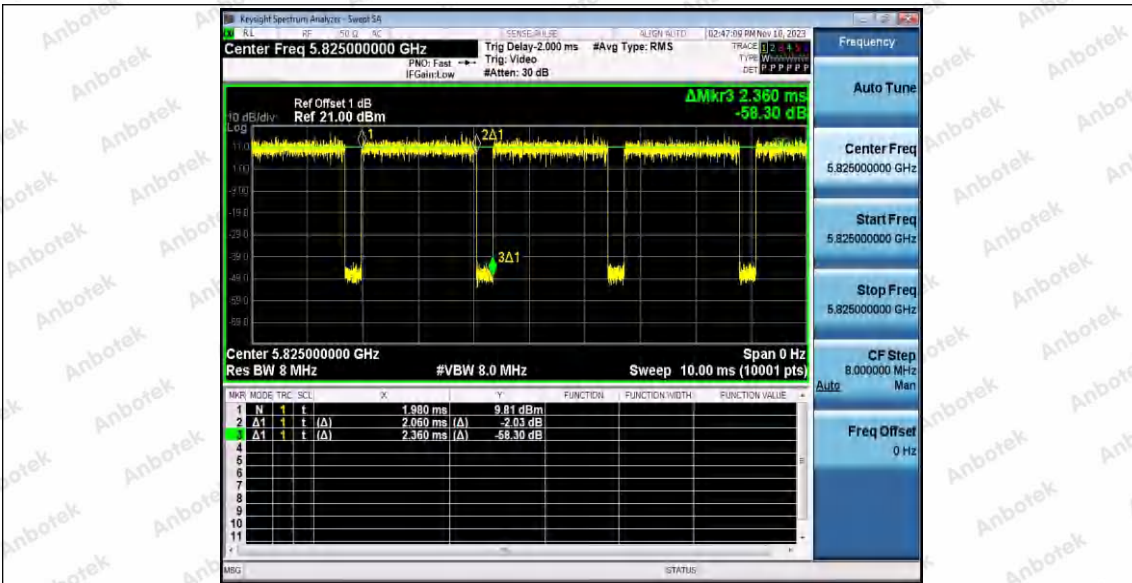

11A_Ant2_5825