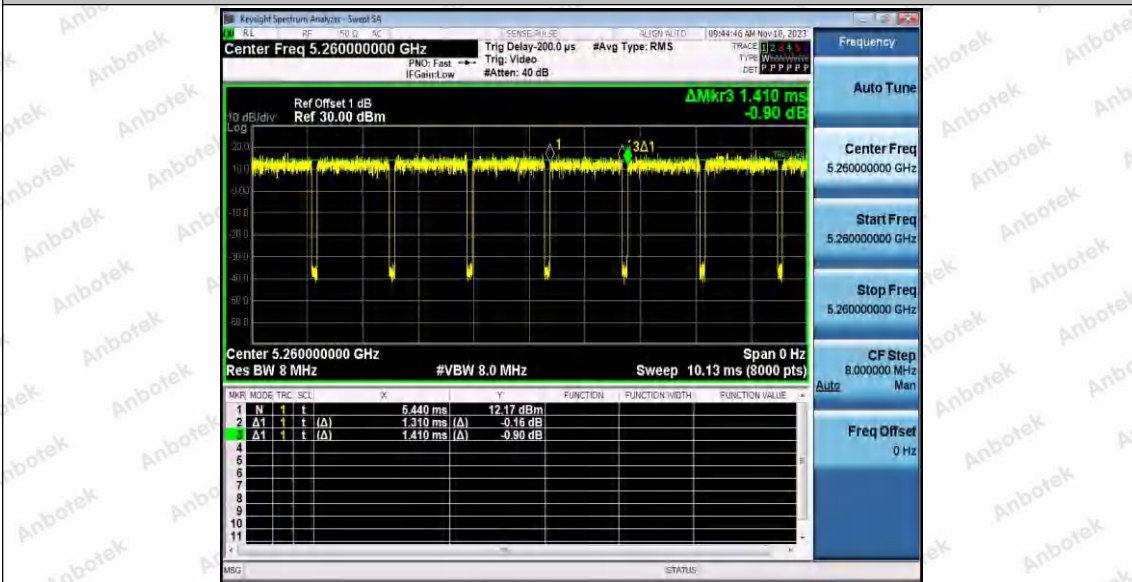

Hotline  
400-003-0500  
www.anbotek.com.cn

11AC20SISO\_Ant2\_5260

11AC20SISO\_Ant1\_5300