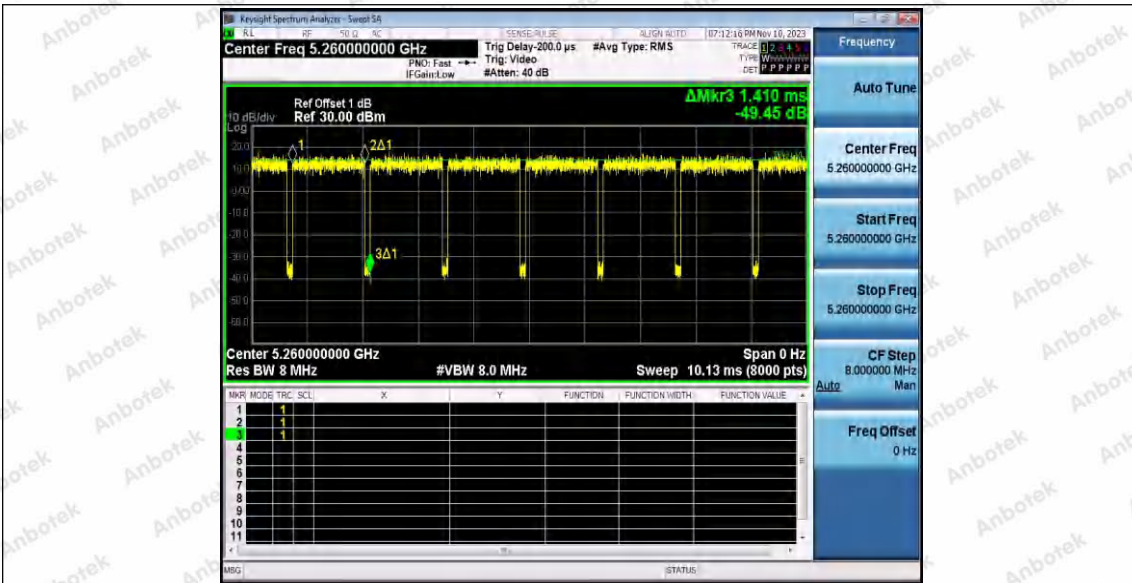

11AC20SISO_Ant2_5260