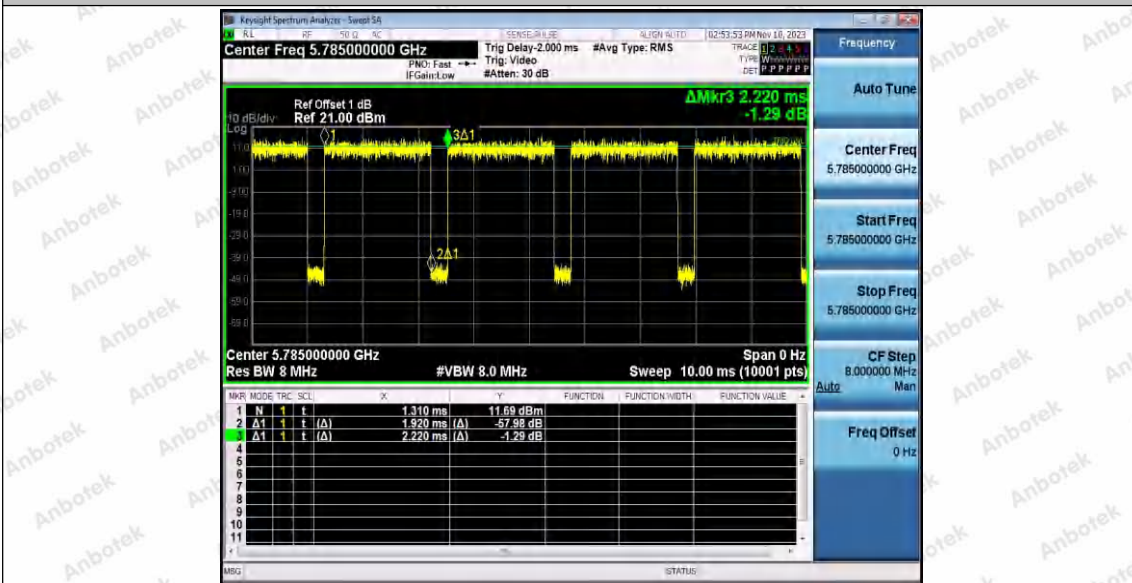

Hotline 400-003-0500  
 www.anbotek.com.cn

11N20SISO\_Ant2\_5745

11N20SISO\_Ant1\_5785