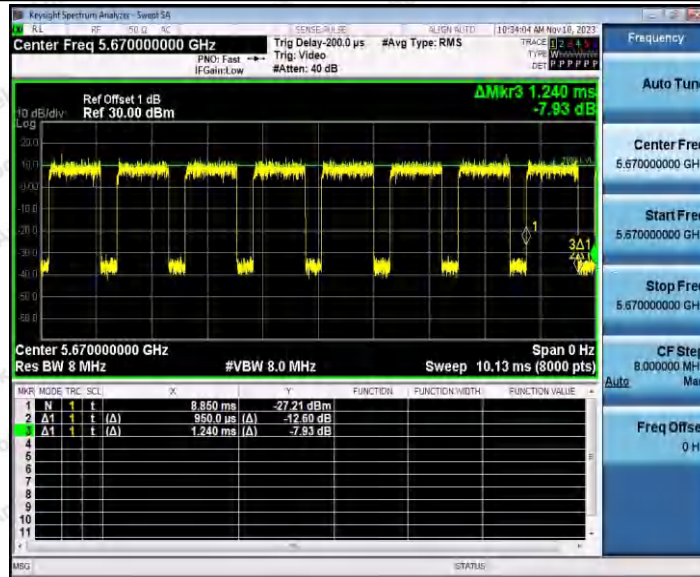

11N40SISO_Ant1_5755

Shenzhen Anbotek Compliance Laboratory Limited

Address: 1/F., Building D, Sogood Science and Technology Park, Sanwei Community, Hangcheng Street, Bao'an District, Shenzhen, Guangdong, China.
Tel: (86) 0755-26066440 Fax: (86) 0755-26014772 Email: service@anbotek.com

Hotline 400-003-0500
www.anbotek.com.cn