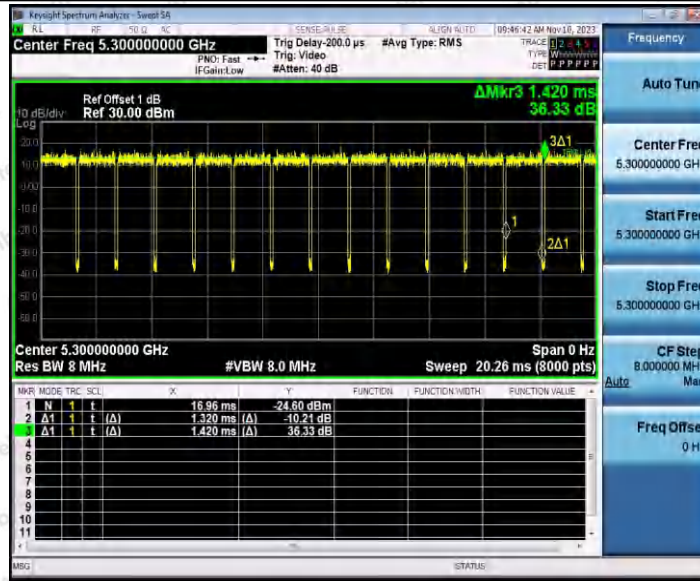

11AC20SISO_Ant2_5300