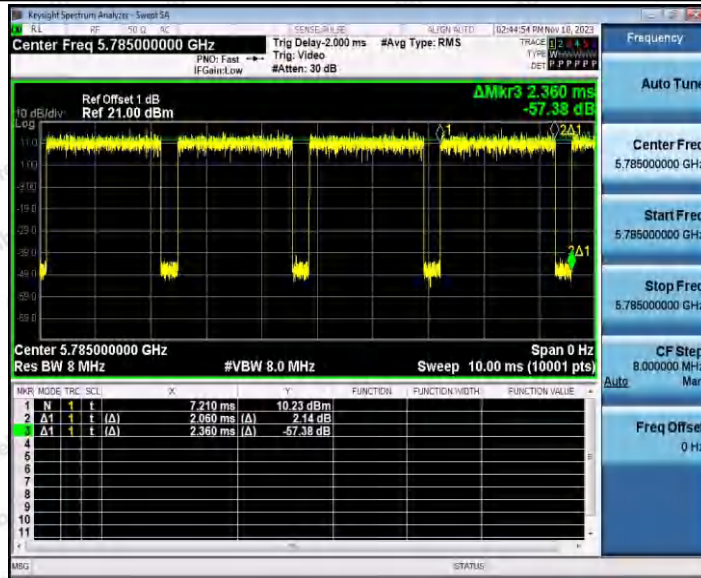

11A_Ant1_5785

11A_Ant2_5785