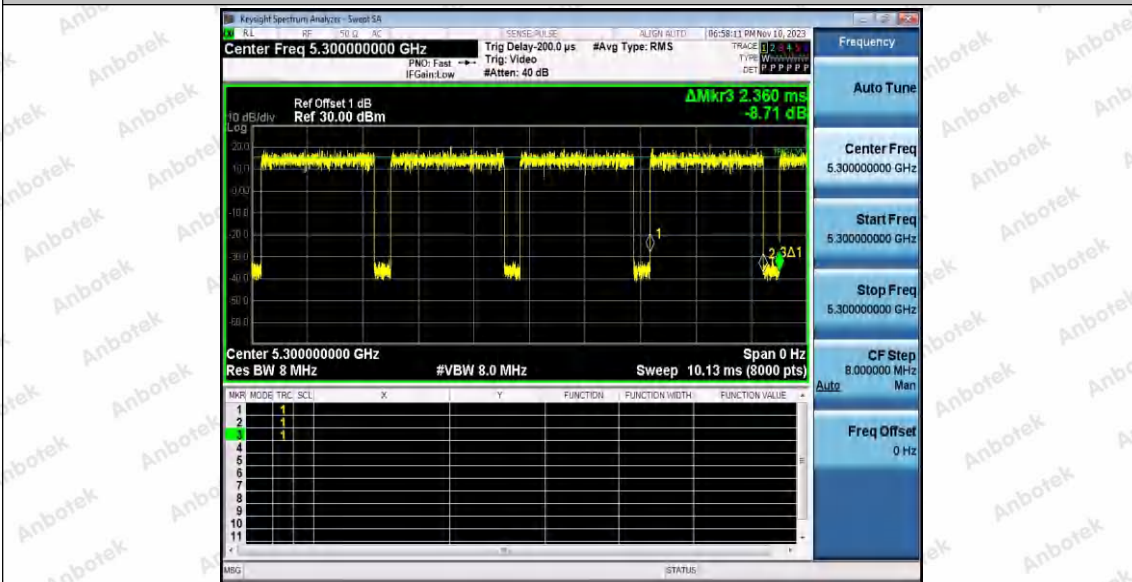

Hotline 400-003-0500  
www.anbotek.com.cn

11A\_Ant1\_5300

11A\_Ant2\_5300