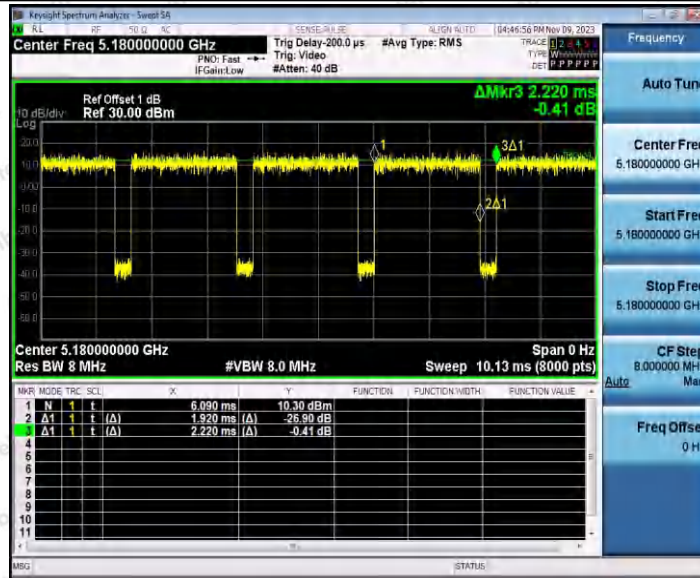

11N20SISO_Ant1_5200