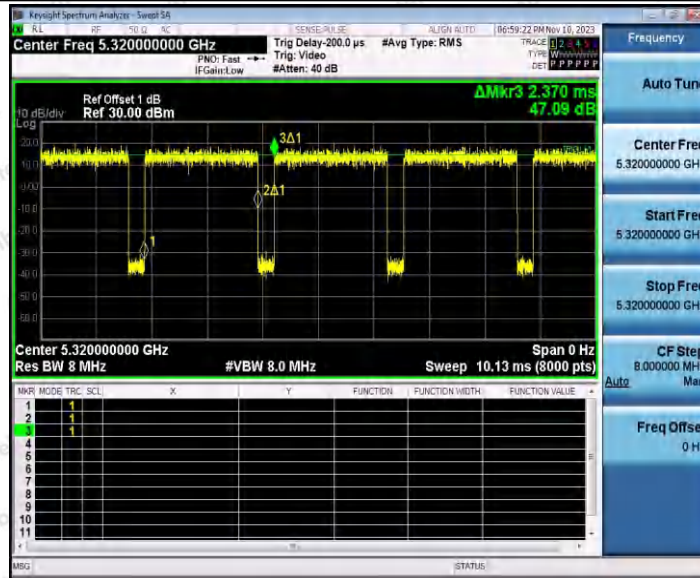

11A_Ant2_5320