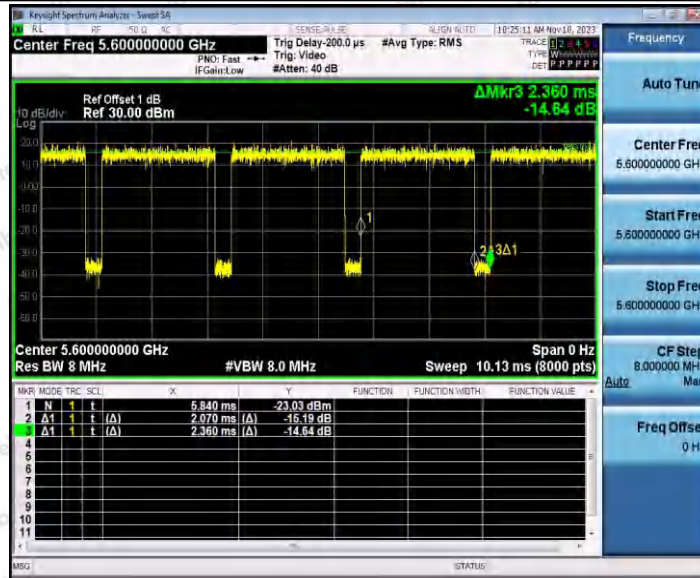

11A_Ant1_5700