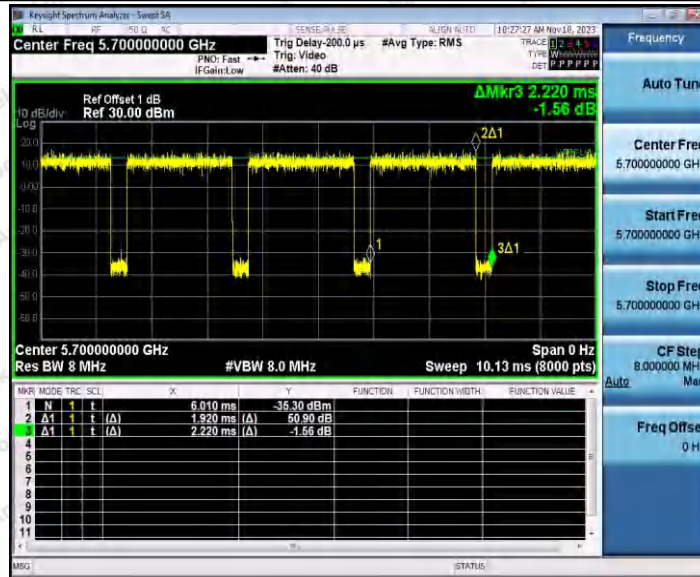

11N20SISO_Ant1_5745

Shenzhen Anbotek Compliance Laboratory Limited

Address: 1/F., Building D, Sogood Science and Technology Park, Sanwei Community, Hangcheng Street, Bao'an District, Shenzhen, Guangdong, China.
Tel: (86) 0755-26066440 Fax: (86) 0755-26014772 Email: service@anbotek.com

Hotline 400-003-0500
www.anbotek.com.cn