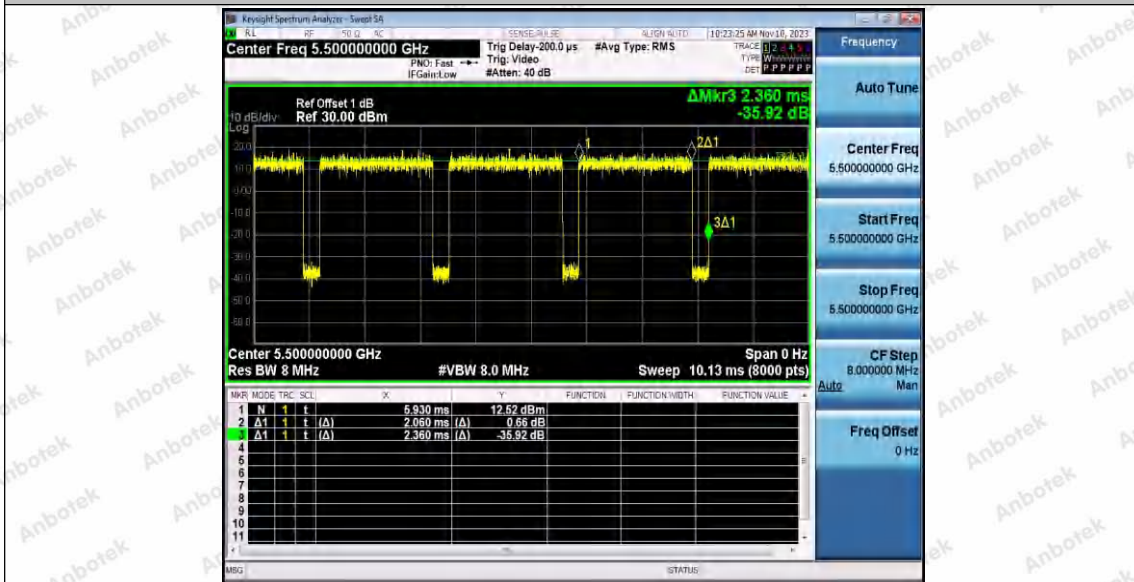

Hotline 400-003-0500  
 www.anbotek.com.cn

11A\_Ant2\_5500

11A\_Ant1\_5600