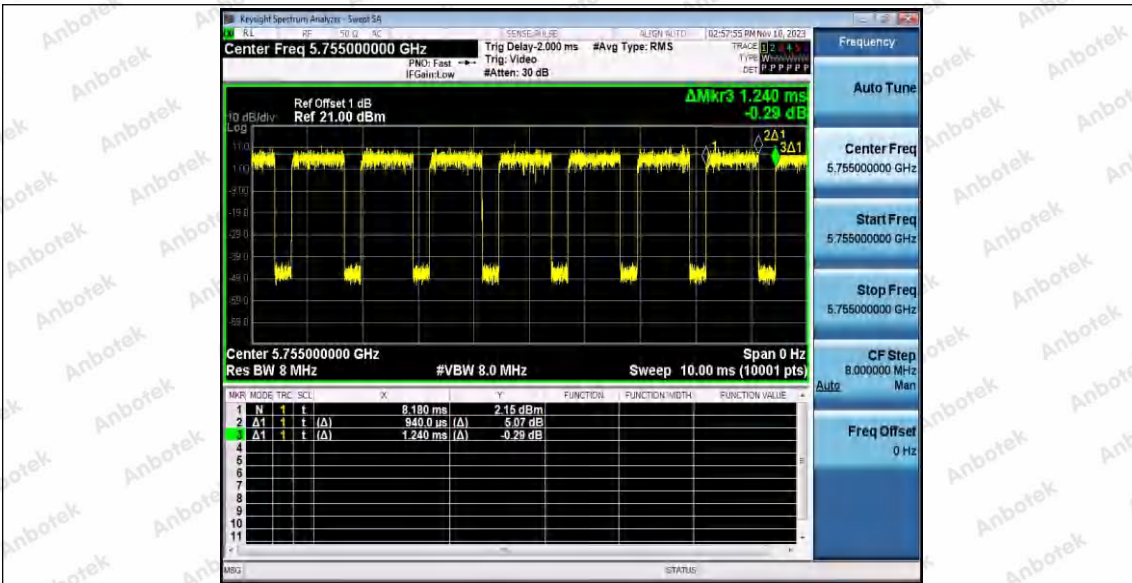

11N40SISO_Ant2_5755