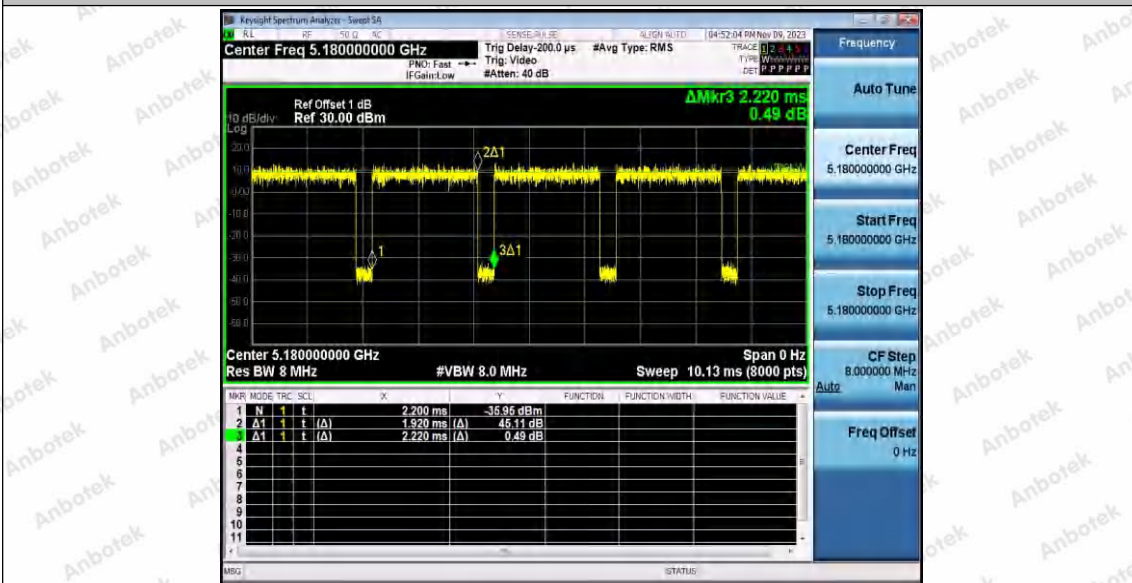

Hotline 400-003-0500  
 www.anbotek.com.cn

11A\_Ant2\_5825

11N20SISO\_Ant1\_5180