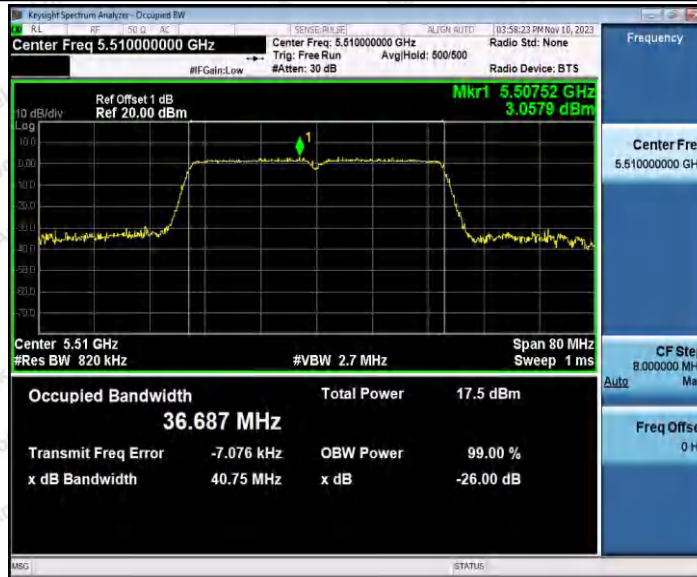

11AC40SISO_Ant1_5510

11AC40SISO_Ant2_5510

Shenzhen Anbotek Compliance Laboratory Limited

Address: 1/F., Building D, Sogood Science and Technology Park, Sanwei Community, Hangcheng Street, Bao'an District, Shenzhen, Guangdong, China.
Tel: (86) 0755-26066440 Fax: (86) 0755-26014772 Email: service@anbotek.com

Hotline 400-003-0500
www.anbotek.com.cn