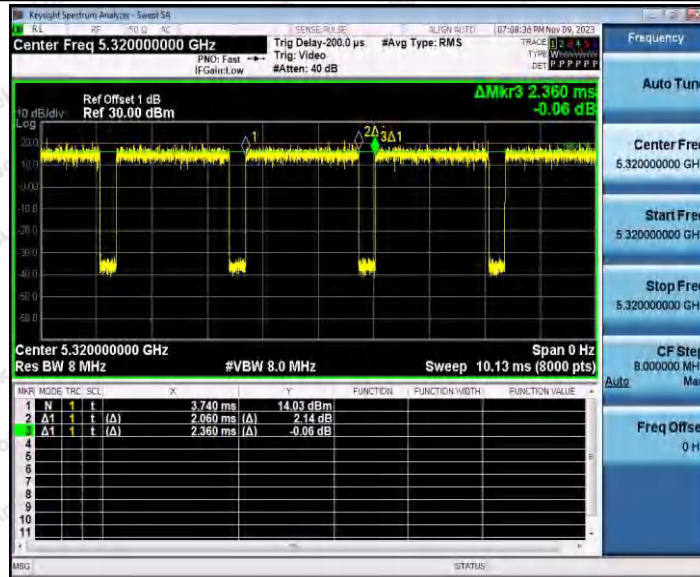

11A_Ant1_5500

Shenzhen Anbotek Compliance Laboratory Limited

Address: 1/F., Building D, Sogood Science and Technology Park, Sanwei Community, Hangcheng Street, Bao'an District, Shenzhen, Guangdong, China.
Tel: (86) 0755-26066440 Fax: (86) 0755-26014772 Email: service@anbotek.com

Hotline 400-003-0500
www.anbotek.com.cn