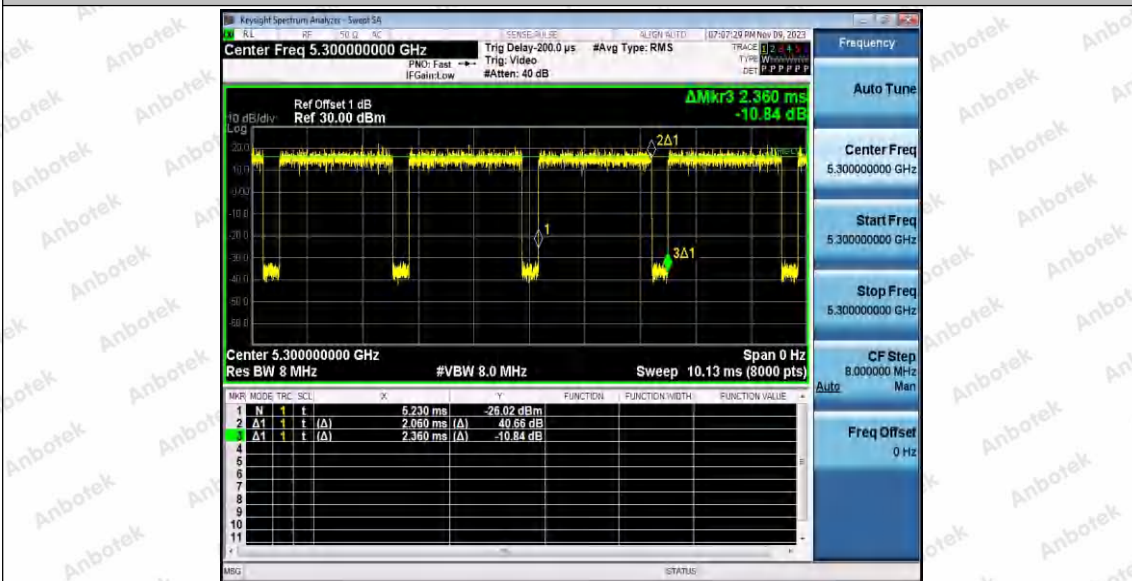

Hotline 400-003-0500  
www.anbotek.com.cn

11A\_Ant1\_5300

11A\_Ant2\_5300