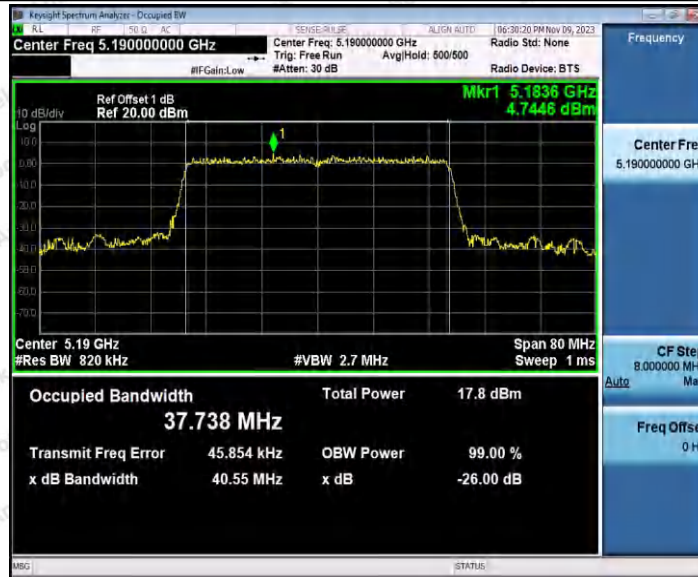

11AX40SISO_Ant2_5190

11AX40SISO_Ant1_5230

Shenzhen Anbotek Compliance Laboratory Limited

Address: 1/F., Building D, Sogood Science and Technology Park, Sanwei Community, Hangcheng Street, Bao'an District, Shenzhen, Guangdong, China.
Tel: (86) 0755-26066440 Fax: (86) 0755-26014772 Email: service@anbotek.com

Hotline 400-003-0500
www.anbotek.com.cn