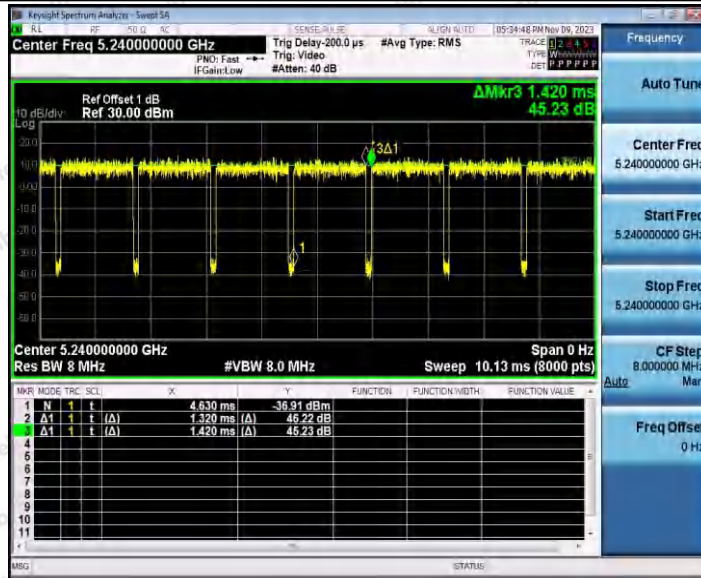

11AC20SISO_Ant2_5240