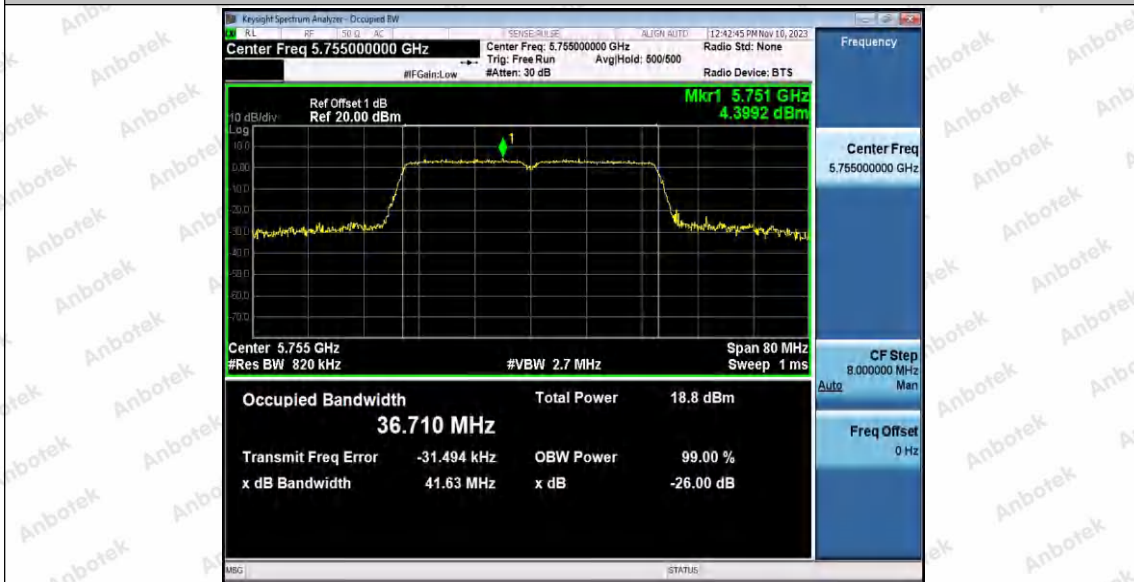

Hotline 400-003-0500  
 www.anbotek.com.cn

11AC40SISO\_Ant2\_5755

11AC40SISO\_Ant1\_5795