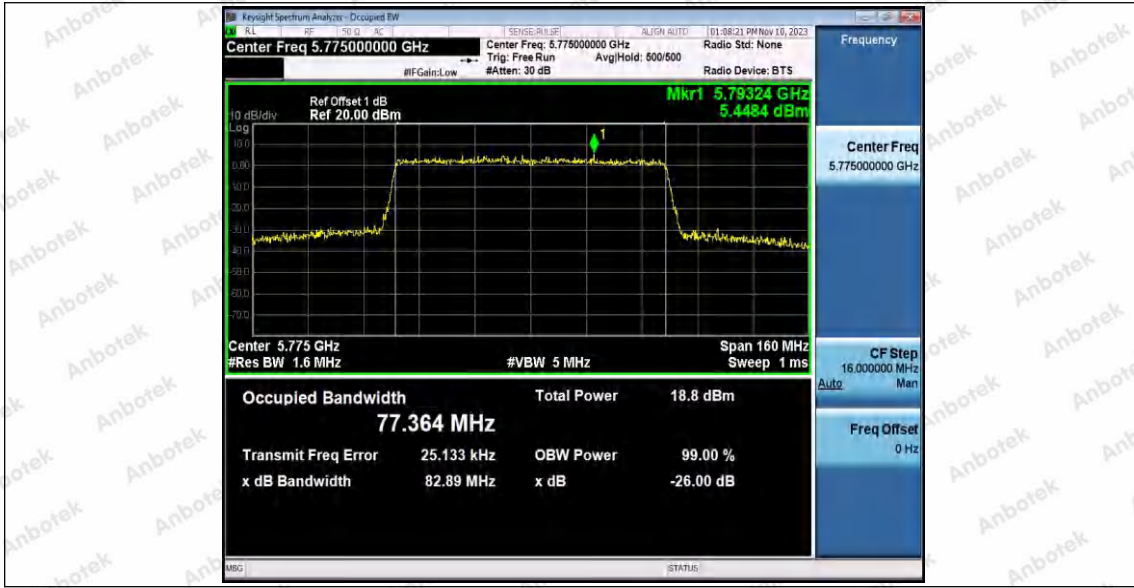

11AX80SISO_Ant2_5775

Shenzhen Anbotek Compliance Laboratory Limited

Address: 1/F., Building D, Sogood Science and Technology Park, Sanwei Community, Hangcheng Street, Bao'an District, Shenzhen, Guangdong, China.
Tel: (86) 0755-26066440 Fax: (86) 0755-26014772 Email: service@anbotek.com

Hotline
400-003-0500
www.anbotek.com.cn