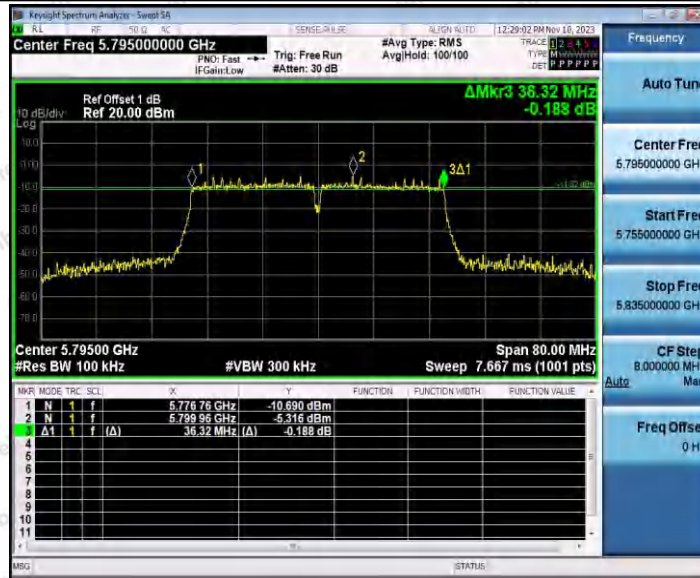

Hotline 400-003-0500  
 www.anbotek.com.cn

11N40SISO\_Ant2\_5795

11AC20SISO\_Ant1\_5745

11AC20SISO\_Ant2\_5745