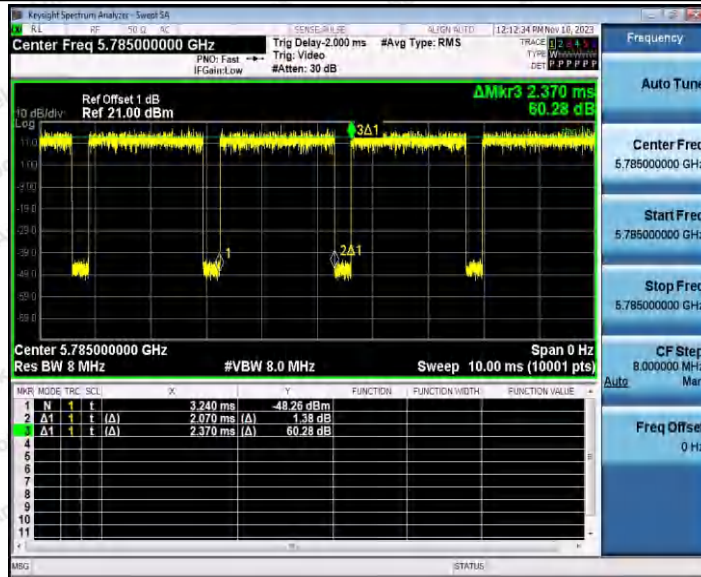

11A_Ant1_5825

Shenzhen Anbotek Compliance Laboratory Limited

Address: 1/F., Building D, Sogood Science and Technology Park, Sanwei Community, Hangcheng Street, Bao'an District, Shenzhen, Guangdong, China.
Tel: (86) 0755-26066440 Fax: (86) 0755-26014772 Email: service@anbotek.com

Hotline 400-003-0500
www.anbotek.com.cn