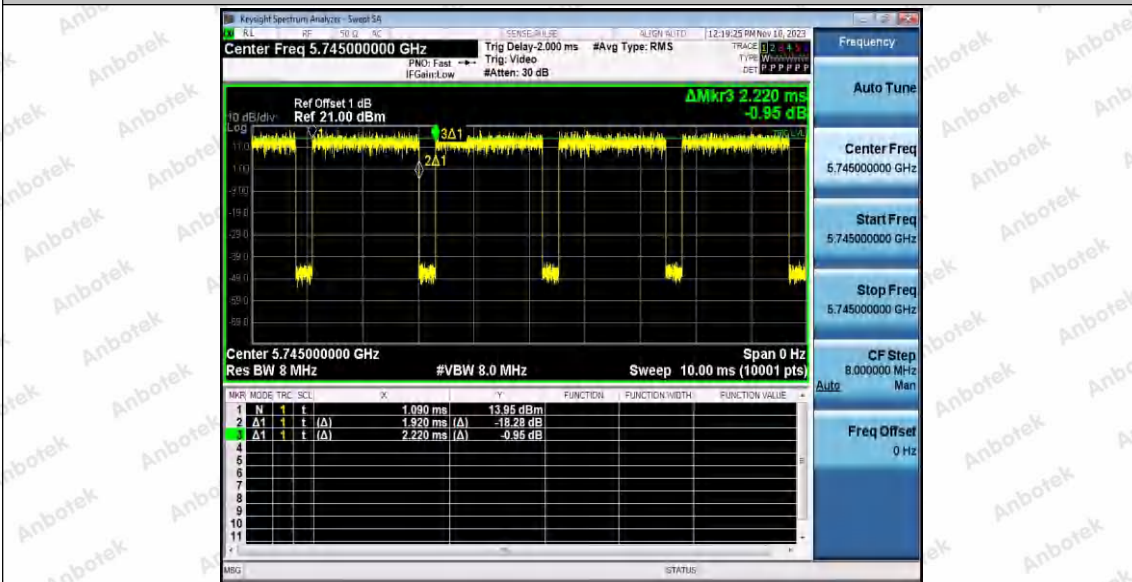

Hotline 400-003-0500  
 www.anbotek.com.cn

11N20SISO\_Ant2\_5745

11N20SISO\_Ant1\_5785