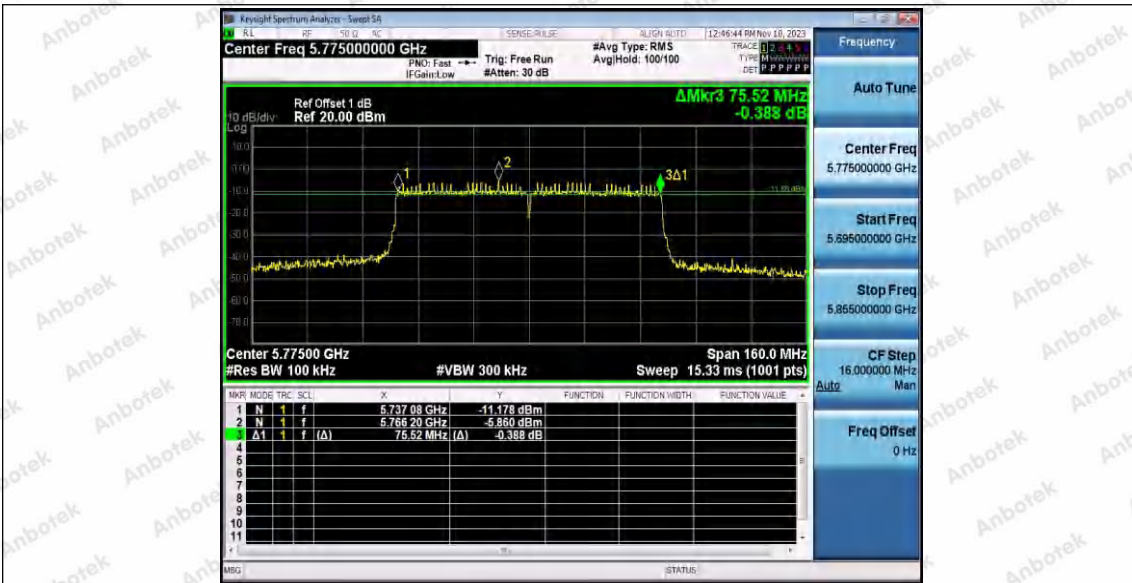

Hotline 400-003-0500  
www.anbotek.com.cn

11AX20SISO\_Ant1\_5745

11AX20SISO\_Ant2\_5745