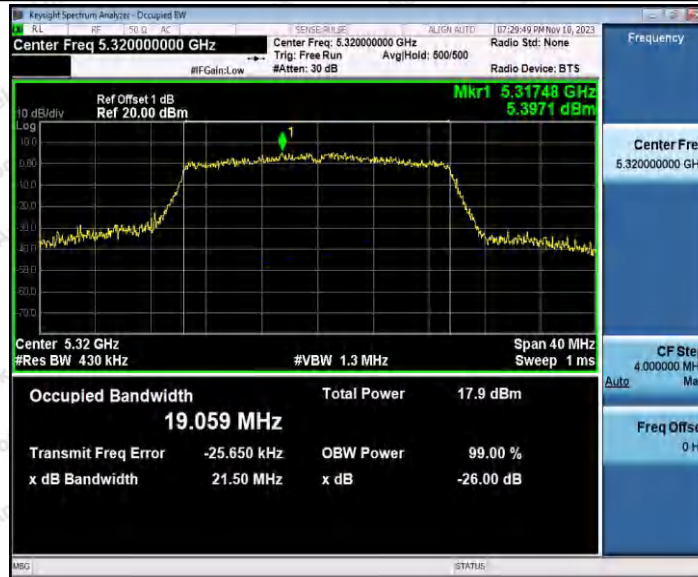

Hotline 400-003-0500  
www.anbotek.com.cn

11AX20SISO\_Ant2\_5300

11AX20SISO\_Ant1\_5320

11AX20SISO\_Ant2\_5320