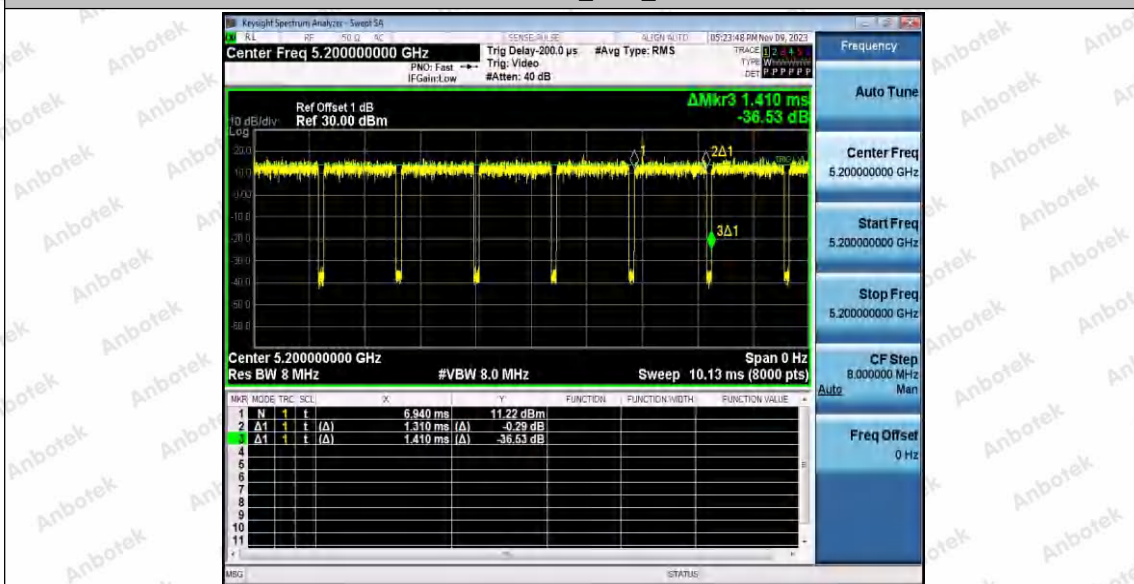

Hotline 400-003-0500  
www.anbotek.com.cn

11AC20SISO\_Ant1\_5200

11AC20SISO\_Ant2\_5200