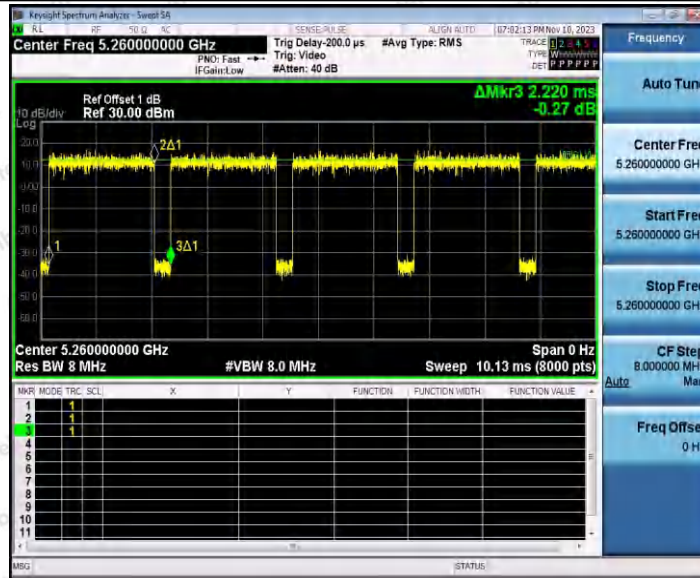

11N20SISO_Ant2_5260