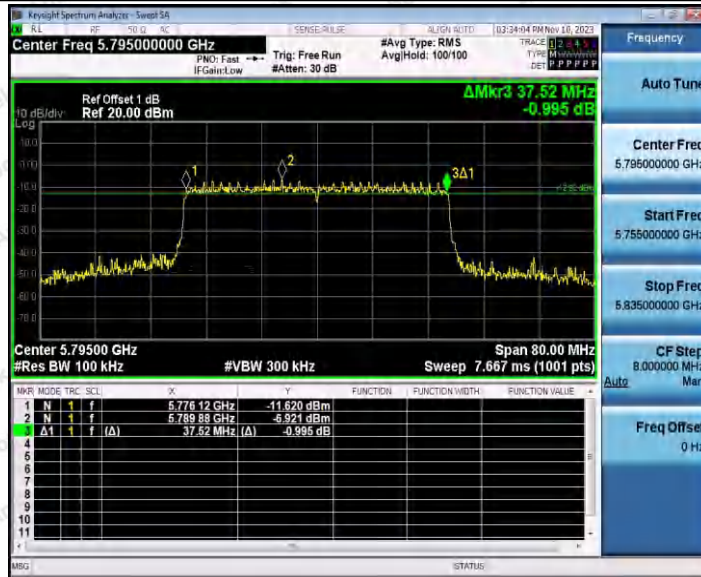

Hotline 400-003-0500  
 www.anbotek.com.cn

11AX40SISO\_Ant2\_5755

11AX40SISO\_Ant1\_5795

11AX40SISO\_Ant2\_5795