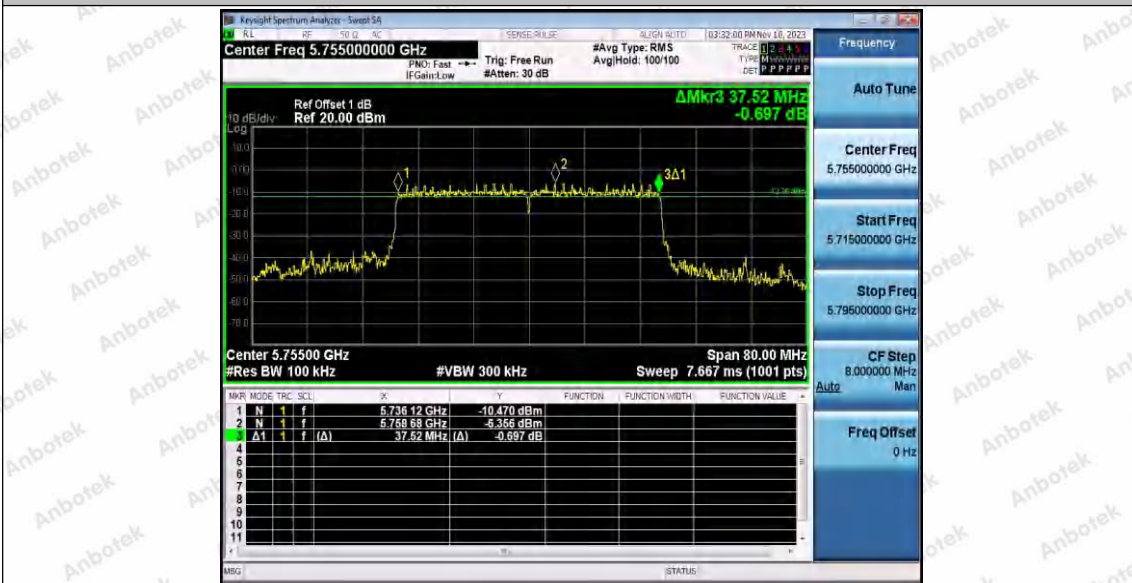

Hotline 400-003-0500  
 www.anbotek.com.cn

11AX20SISO\_Ant2\_5825

11AX40SISO\_Ant1\_5755