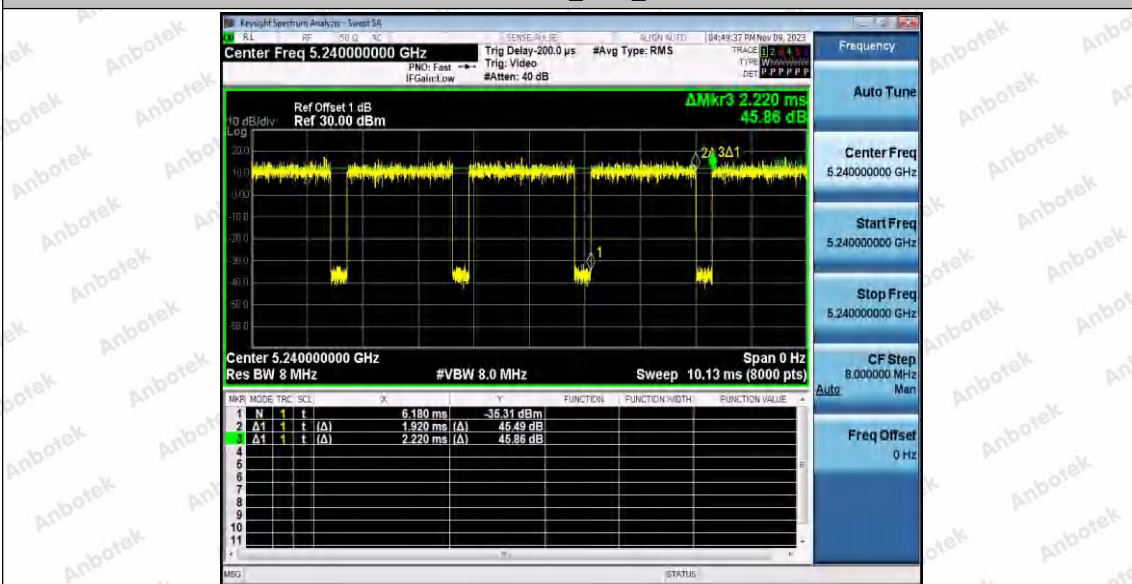

Hotline 400-003-0500  
www.anbotek.com.cn

11N20SISO\_Ant1\_5240

11N20SISO\_Ant2\_5240