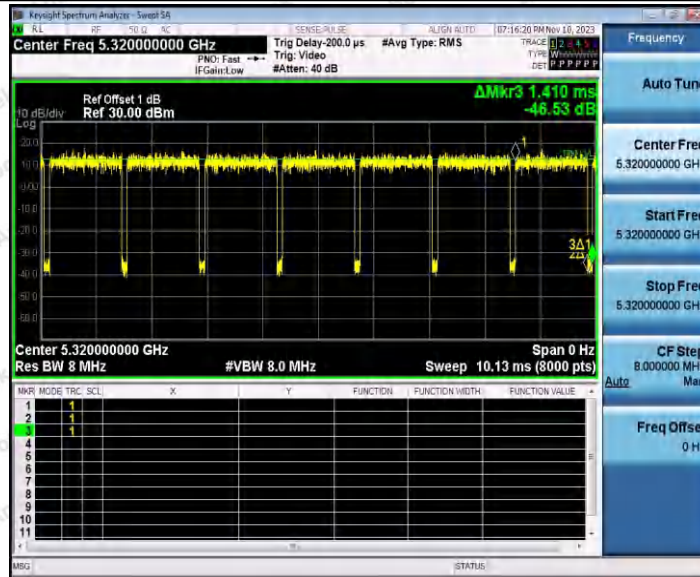

11AC20SISO_Ant1_5320

11AC20SISO_Ant2_5320

Shenzhen Anbotek Compliance Laboratory Limited

Address: 1/F., Building D, Sogood Science and Technology Park, Sanwei Community, Hangcheng Street, Bao'an District, Shenzhen, Guangdong, China.
Tel: (86) 0755-26066440 Fax: (86) 0755-26014772 Email: service@anbotek.com

Hotline 400-003-0500
www.anbotek.com.cn