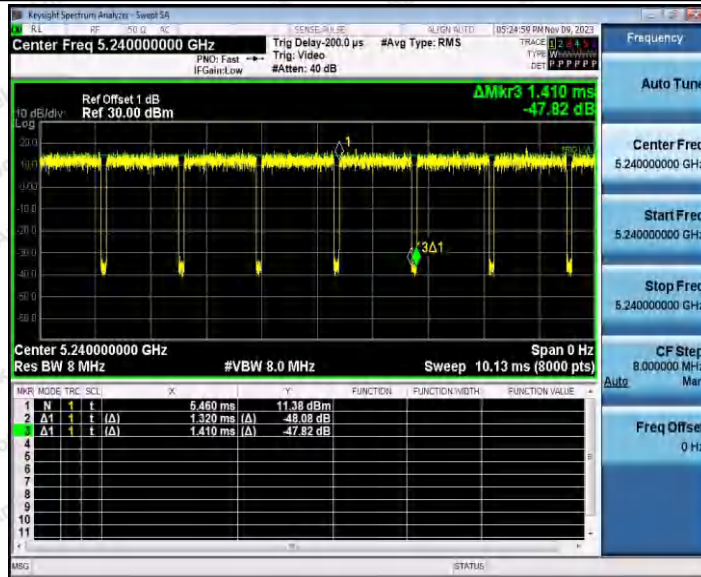

Hotline 400-003-0500  
 www.anbotek.com.cn

11AC20SISO\_Ant1\_5240

11AC20SISO\_Ant2\_5240

11AC20SISO\_Ant1\_5260