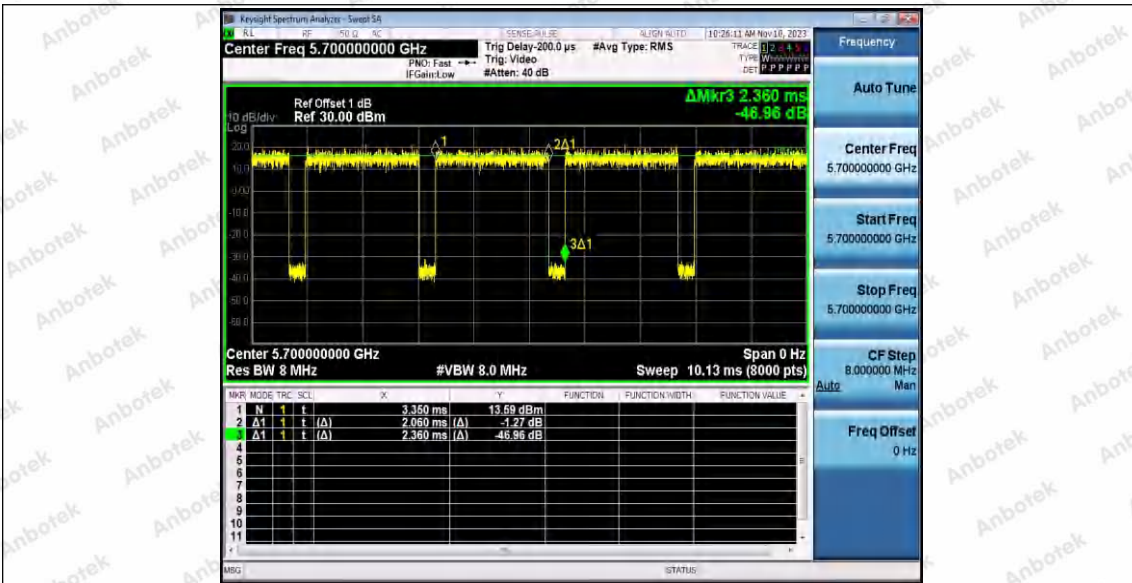

11A_Ant1_5745