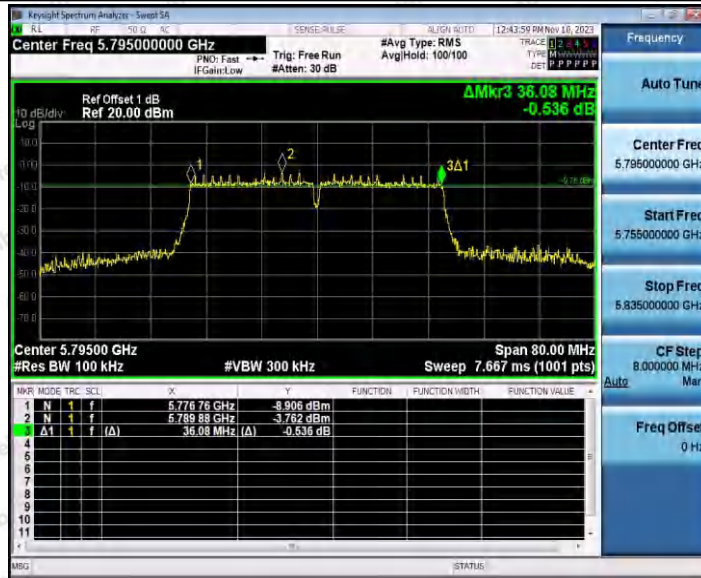

11AC80SISO_Ant1_5775