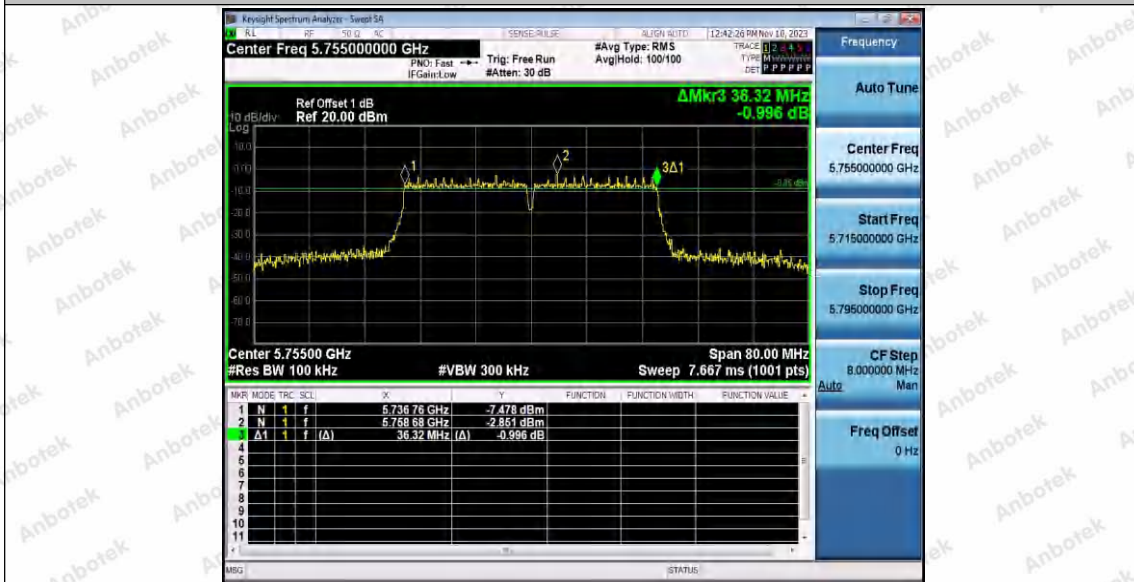

Hotline 400-003-0500  
www.anbotek.com.cn

11AC40SISO\_Ant2\_5755

11AC40SISO\_Ant1\_5795