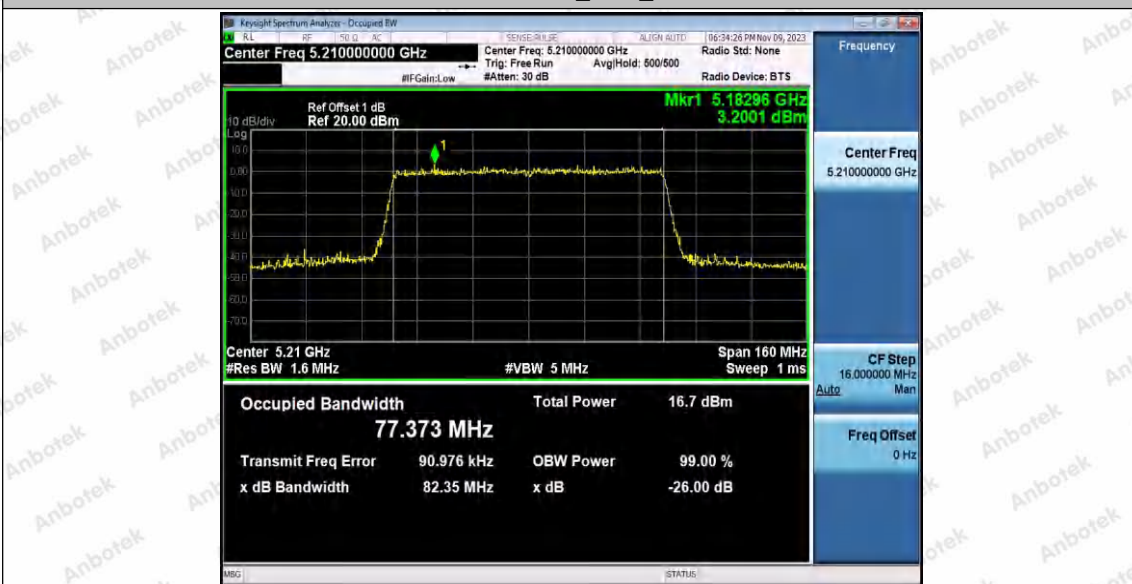

Shenzhen Anbotek Compliance Laboratory Limited

Address: 1/F., Building D, Sogood Science and Technology Park, Sanwei Community, Hangcheng Street, Bao'an District, Shenzhen, Guangdong, China.
Tel: (86) 0755-26066440 Fax: (86) 0755-26014772 Email: service@anbotek.com

Hotline 400-003-0500
www.anbotek.com.cn