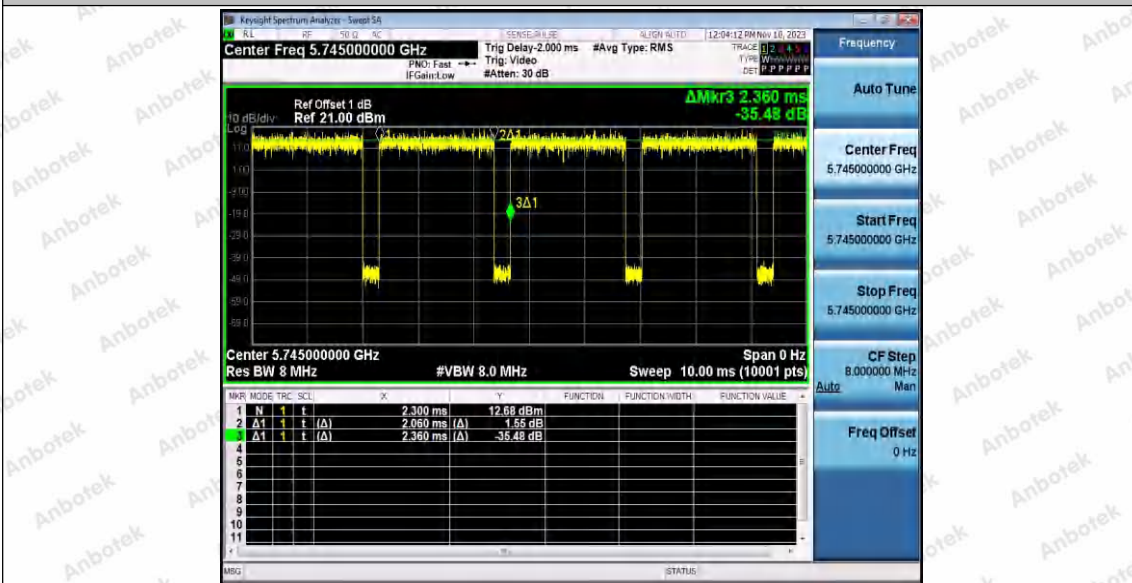

Hotline 400-003-0500  
www.anbotek.com.cn

11A\_Ant1\_5745

11A\_Ant2\_5745