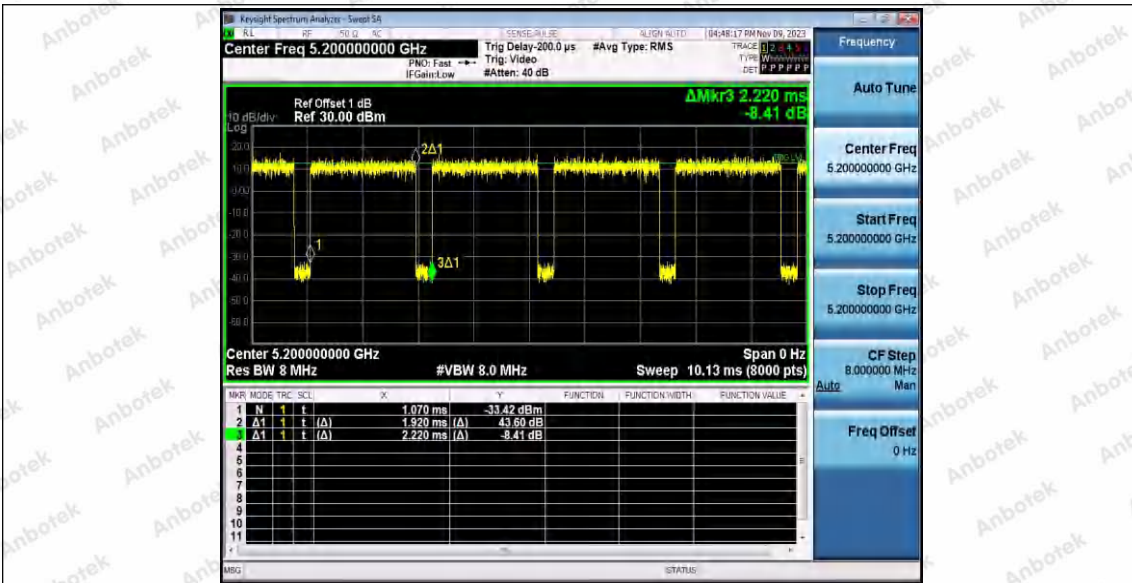

Hotline 400-003-0500  
www.anbotek.com.cn

11N20SISO\_Ant1\_5240

11N20SISO\_Ant2\_5240