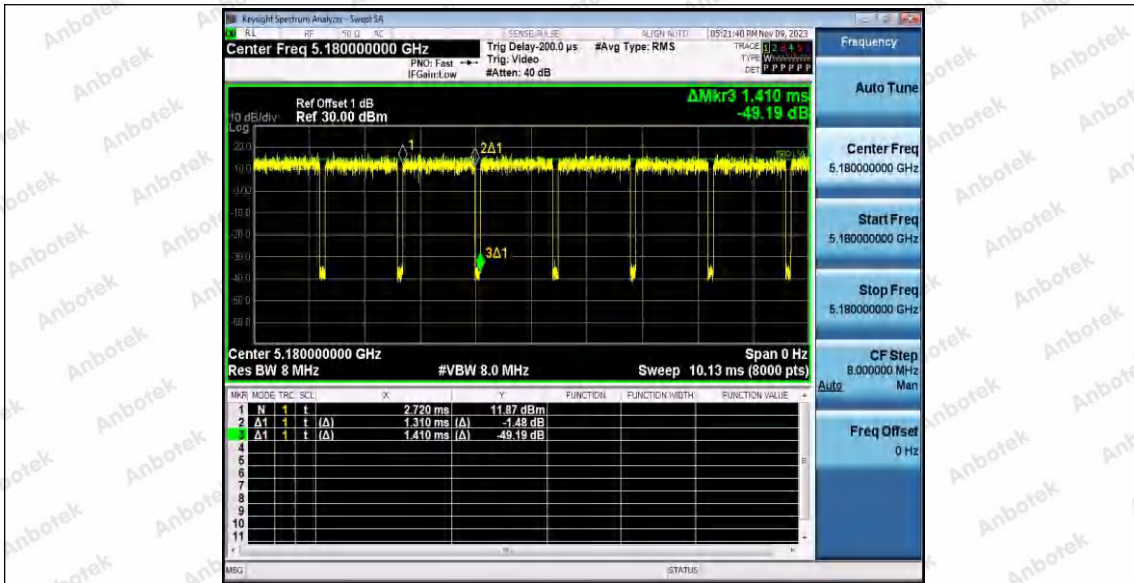

Hotline 400-003-0500  
www.anbotek.com.cn

11AC20SISO\_Ant1\_5200

11AC20SISO\_Ant2\_5200