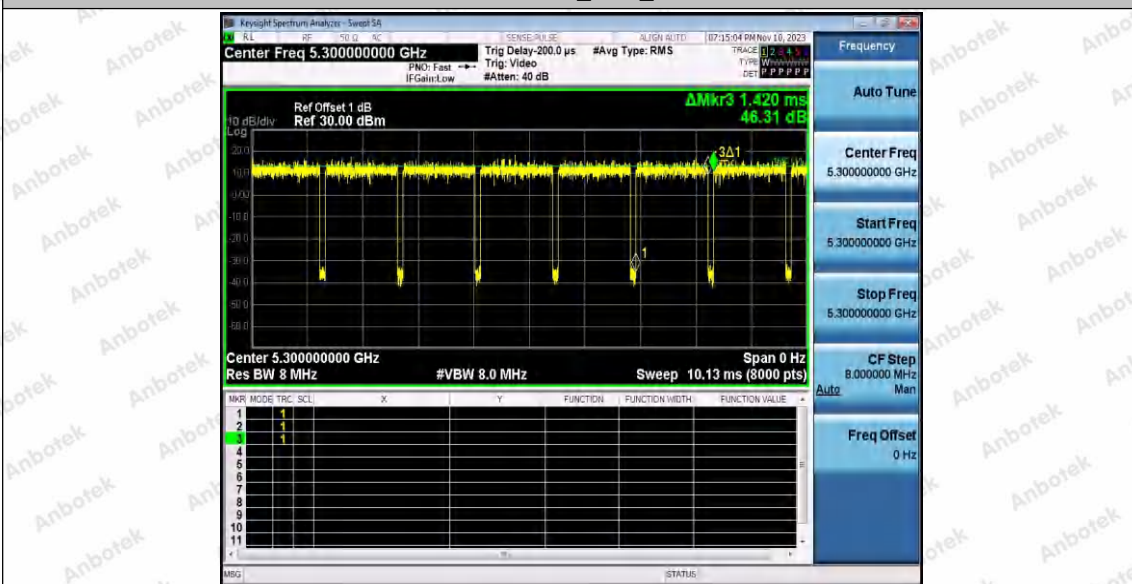

Hotline  
400-003-0500  
www.anbotek.com.cn

11AC20SISO\_Ant2\_5260

11AC20SISO\_Ant1\_5300