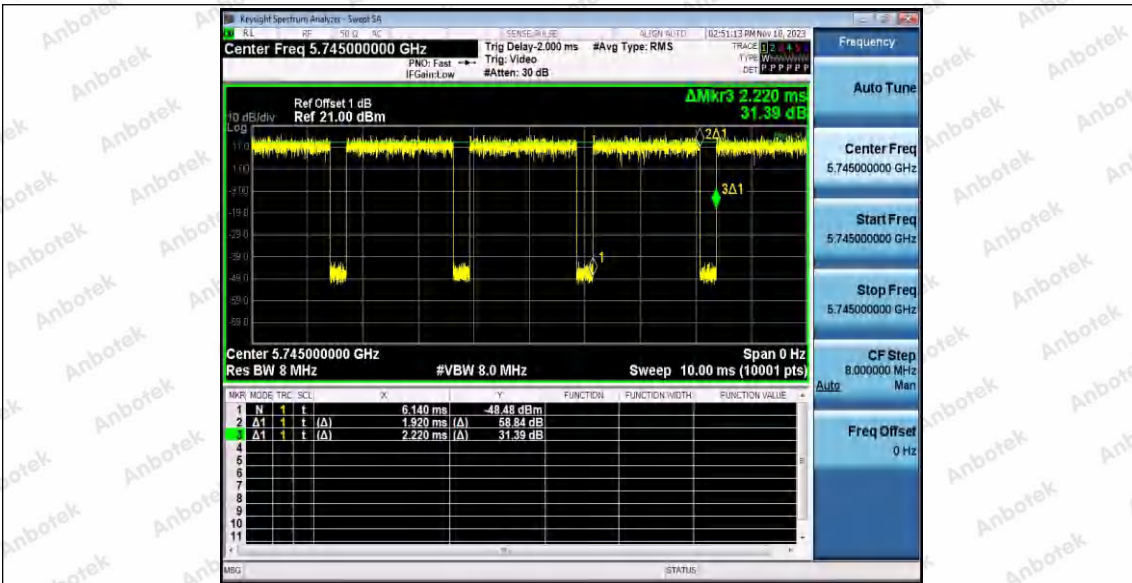

Hotline 400-003-0500  
 www.anbotek.com.cn

11N20SISO\_Ant2\_5745

11N20SISO\_Ant1\_5785