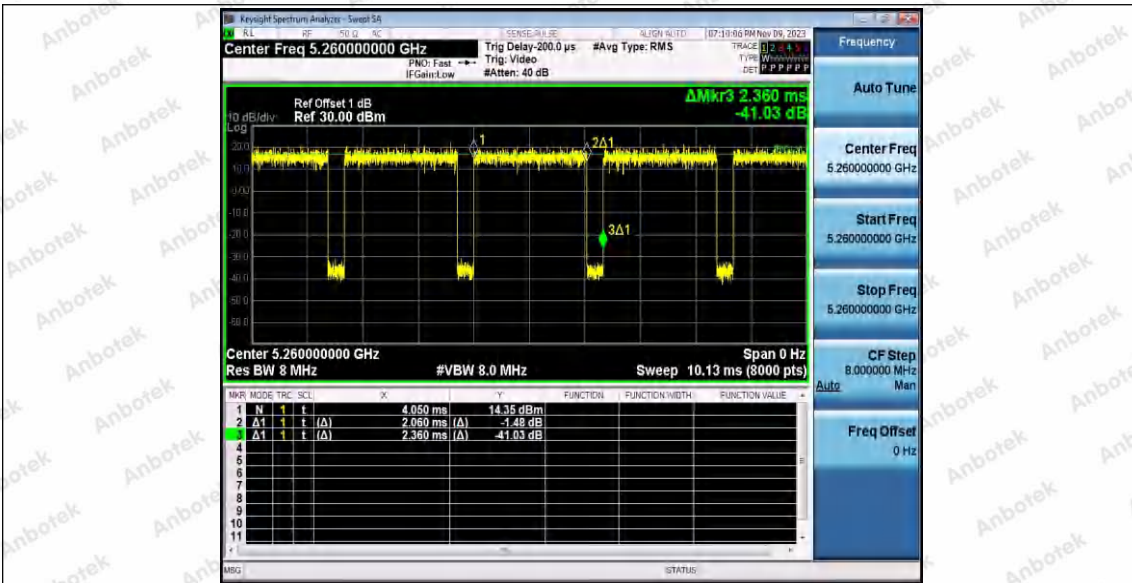

Hotline 400-003-0500  
www.anbotek.com.cn

11A\_Ant1\_5300

11A\_Ant2\_5300