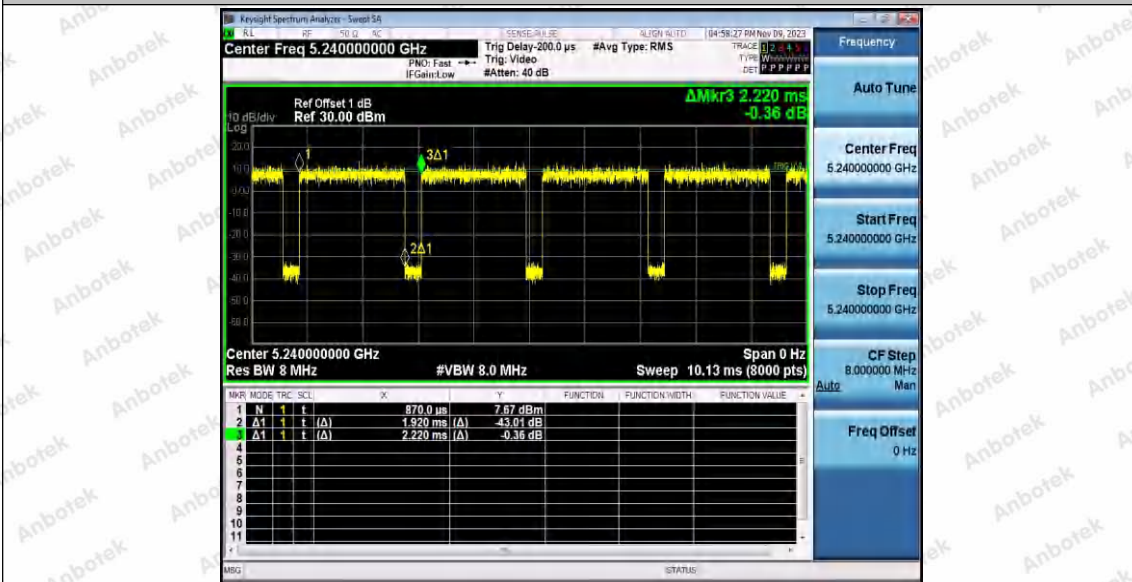

Hotline 400-003-0500  
www.anbotek.com.cn

11N20SISO\_Ant1\_5240

11N20SISO\_Ant2\_5240