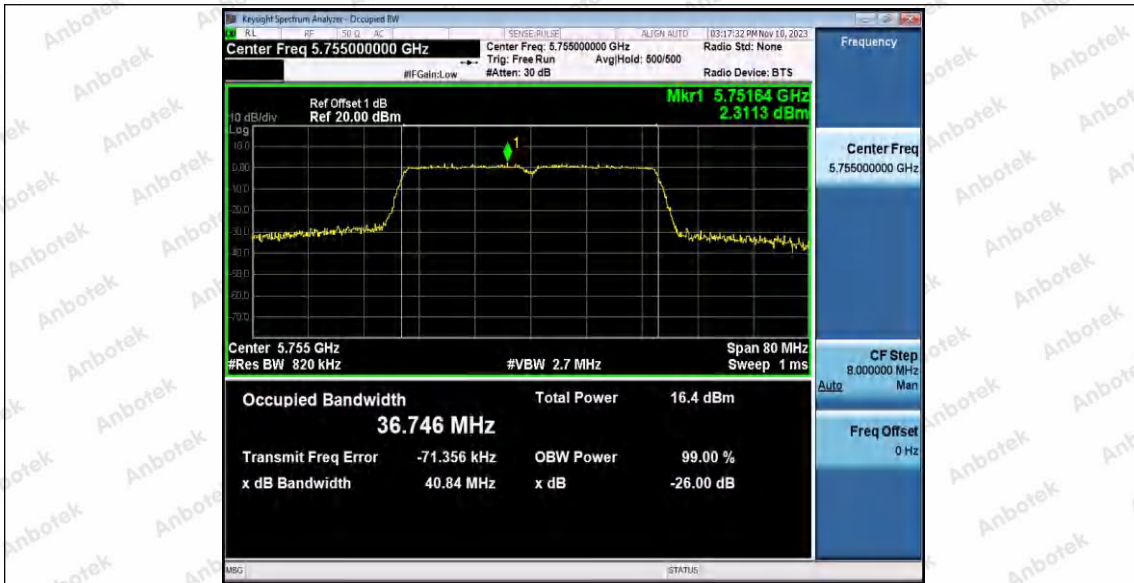

11AC40SISO_Ant1_5755