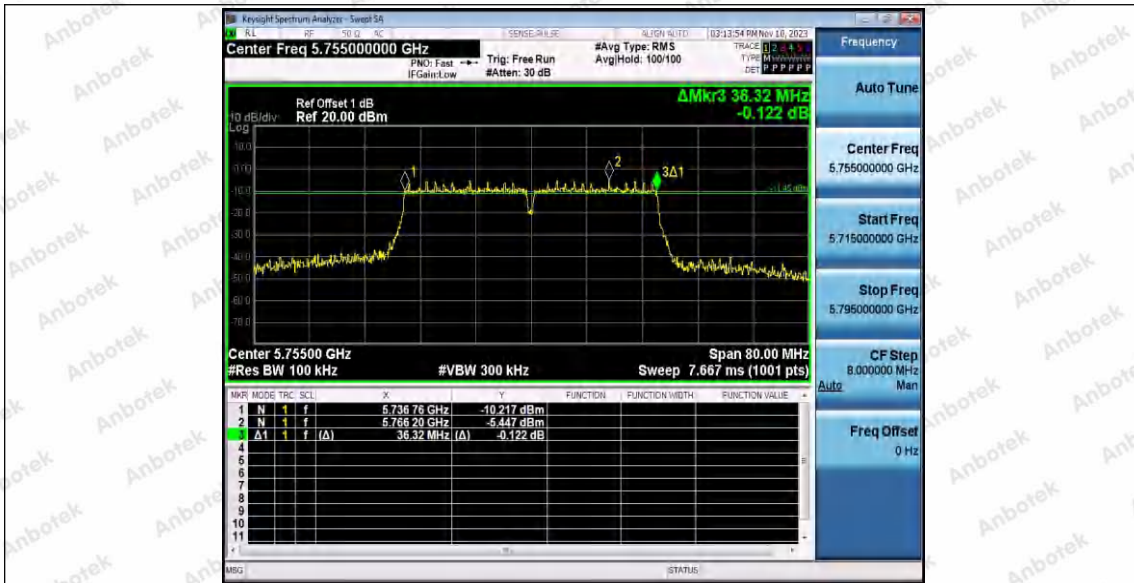

11AC40SISO_Ant2_5755