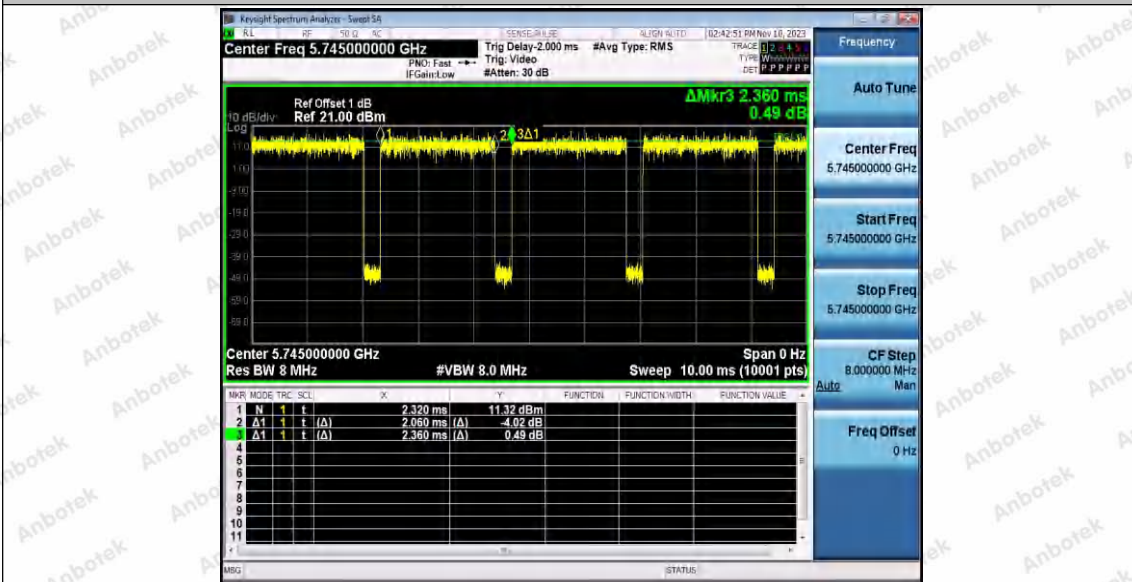

11A_Ant2_5745