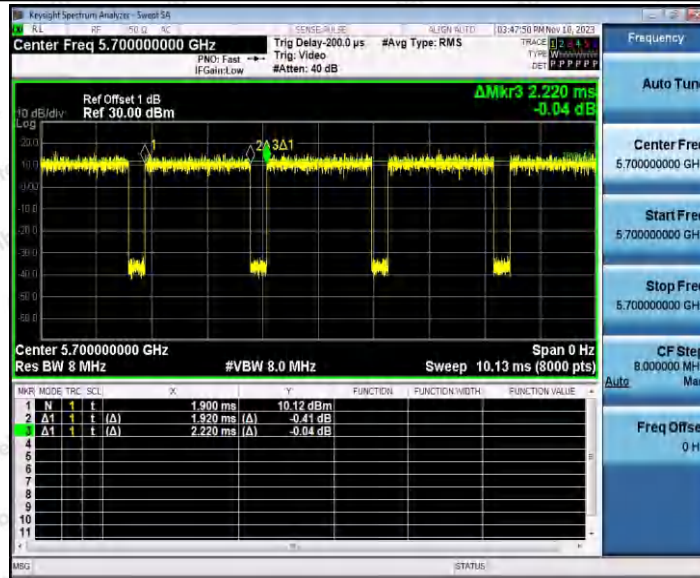

11N20SISO_Ant2_5700