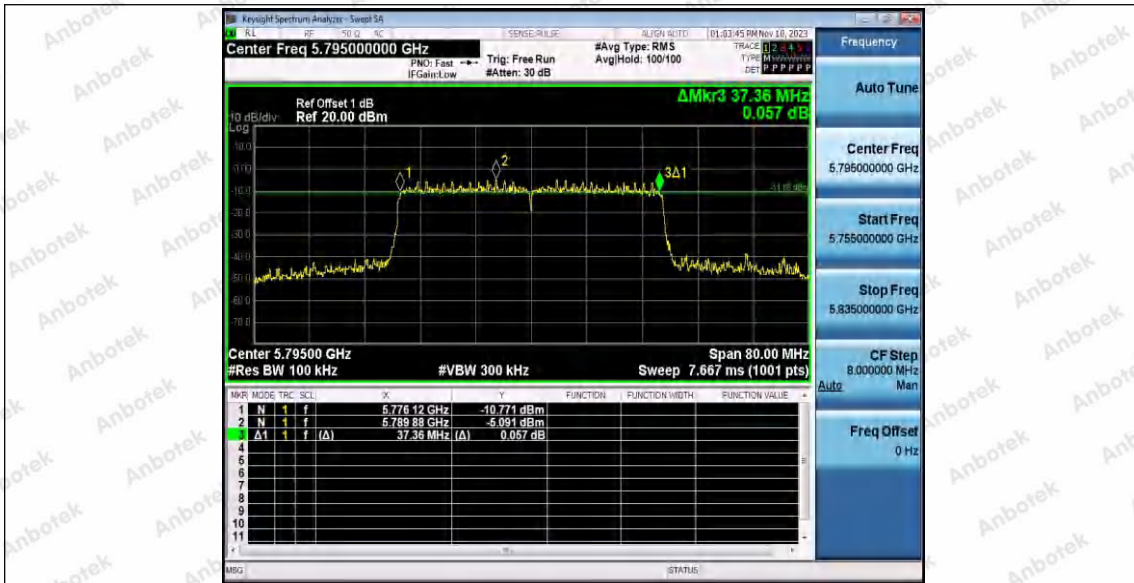

11AX80SISO_Ant1_5775