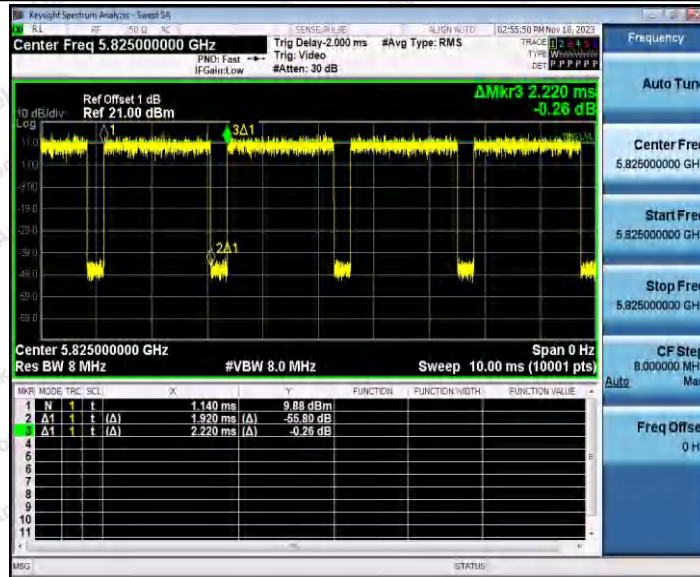

11N20SISO_Ant2_5825

Shenzhen Anbotek Compliance Laboratory Limited

Address: 1/F., Building D, Sogood Science and Technology Park, Sanwei Community, Hangcheng Street, Bao'an District, Shenzhen, Guangdong, China.
Tel: (86) 0755-26066440 Fax: (86) 0755-26014772 Email: service@anbotek.com

Hotline 400-003-0500
www.anbotek.com.cn