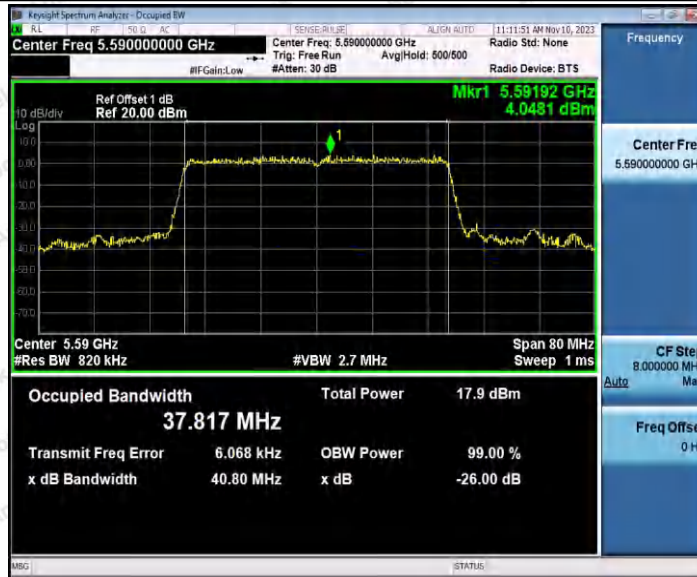

11AX40SISO_Ant2_5590

11AX40SISO_Ant1_5670

Shenzhen Anbotek Compliance Laboratory Limited

Address: 1/F., Building D, Sogood Science and Technology Park, Sanwei Community, Hangcheng Street, Bao'an District, Shenzhen, Guangdong, China.
Tel: (86) 0755-26066440 Fax: (86) 0755-26014772 Email: service@anbotek.com

Hotline 400-003-0500
www.anbotek.com.cn