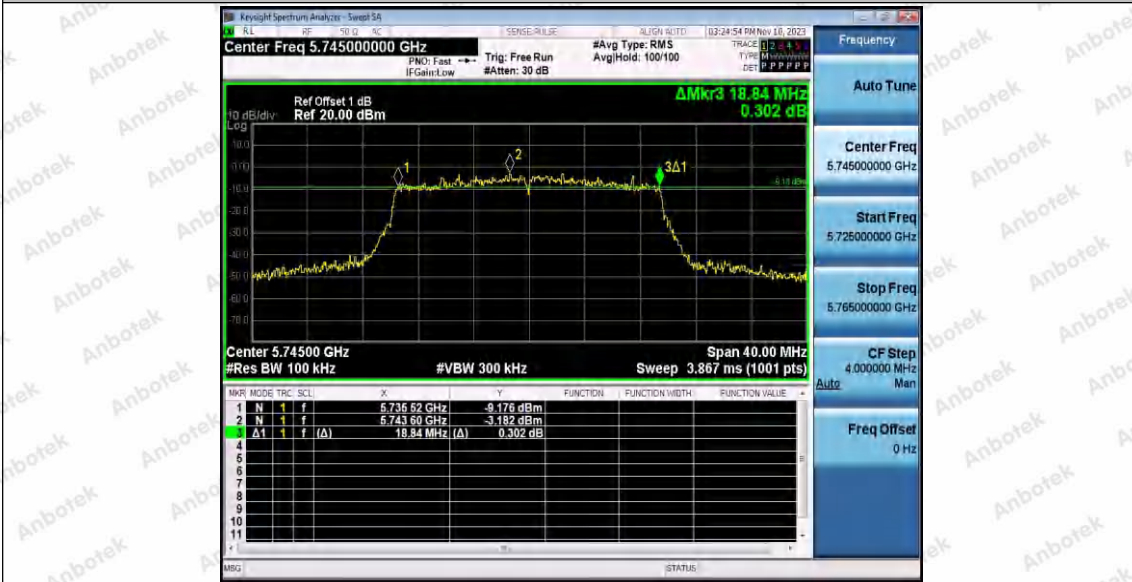

Hotline 400-003-0500  
www.anbotek.com.cn

11AX20SISO\_Ant1\_5745

11AX20SISO\_Ant2\_5745