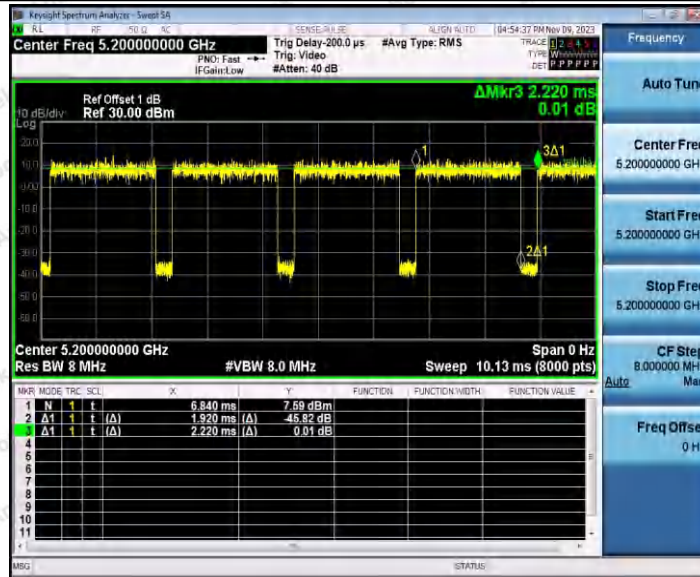

11N20SISO_Ant2_5200

Shenzhen Anbotek Compliance Laboratory Limited

Address: 1/F., Building D, Sogood Science and Technology Park, Sanwei Community, Hangcheng Street, Bao'an District, Shenzhen, Guangdong, China.
Tel: (86) 0755-26066440 Fax: (86) 0755-26014772 Email: service@anbotek.com

Hotline 400-003-0500
www.anbotek.com.cn