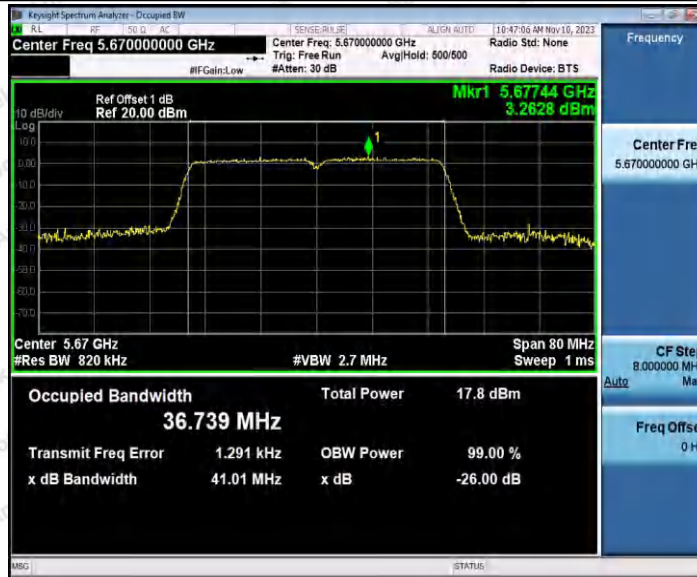

Hotline  
400-003-0500  
www.anbotek.com.cn

11AC40SISO\_Ant1\_5670

11AC40SISO\_Ant2\_5670

11AC40SISO\_Ant1\_5755