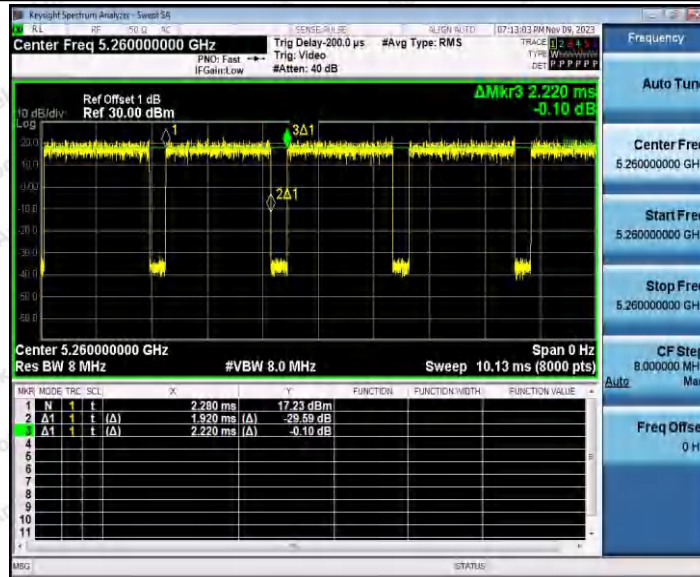

11N20SISO_Ant1_5300

Shenzhen Anbotek Compliance Laboratory Limited

Address: 1/F., Building D, Sogood Science and Technology Park, Sanwei Community, Hangcheng Street, Bao'an District, Shenzhen, Guangdong, China.
Tel: (86) 0755-26066440 Fax: (86) 0755-26014772 Email: service@anbotek.com

Hotline 400-003-0500
www.anbotek.com.cn