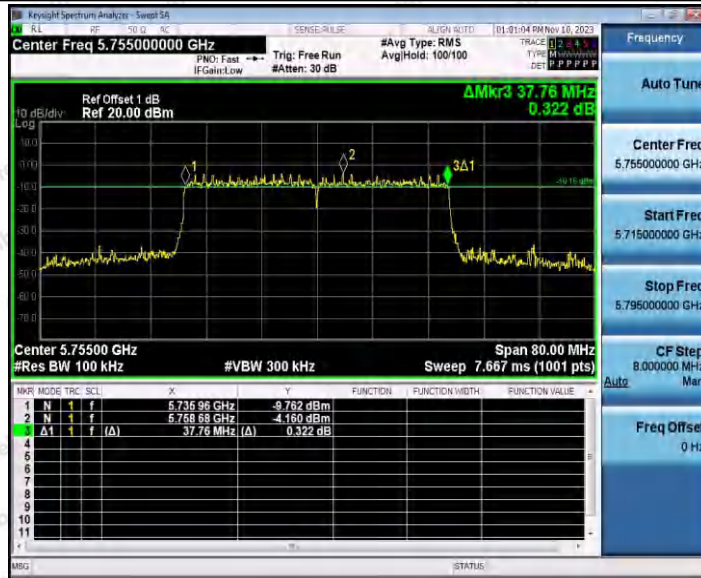

Hotline 400-003-0500  
 www.anbotek.com.cn

11AX40SISO\_Ant2\_5755

11AX40SISO\_Ant1\_5795

11AX40SISO\_Ant2\_5795