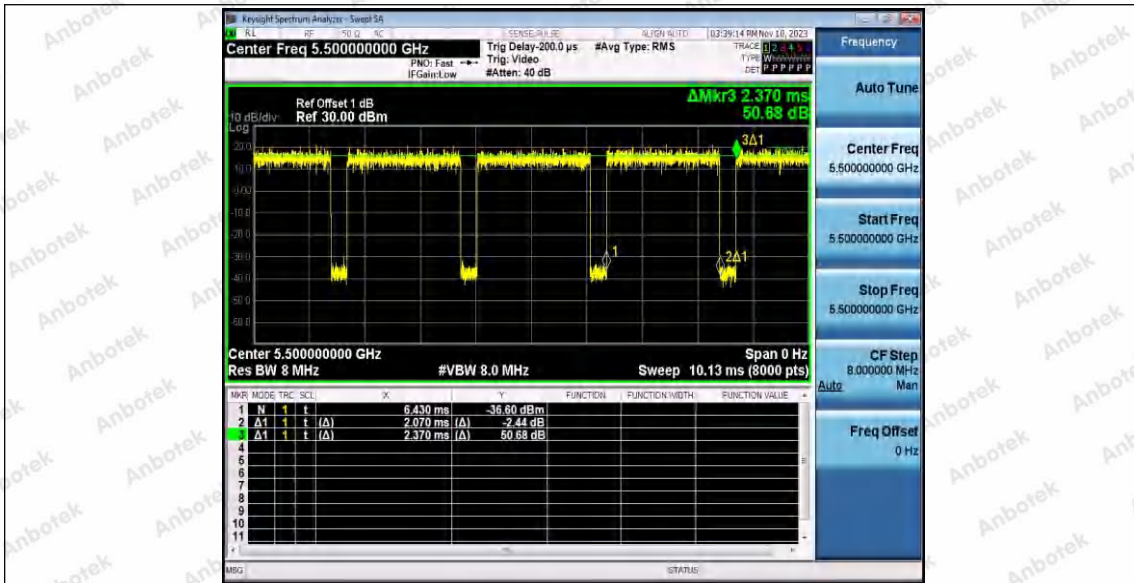

11A_Ant2_5500