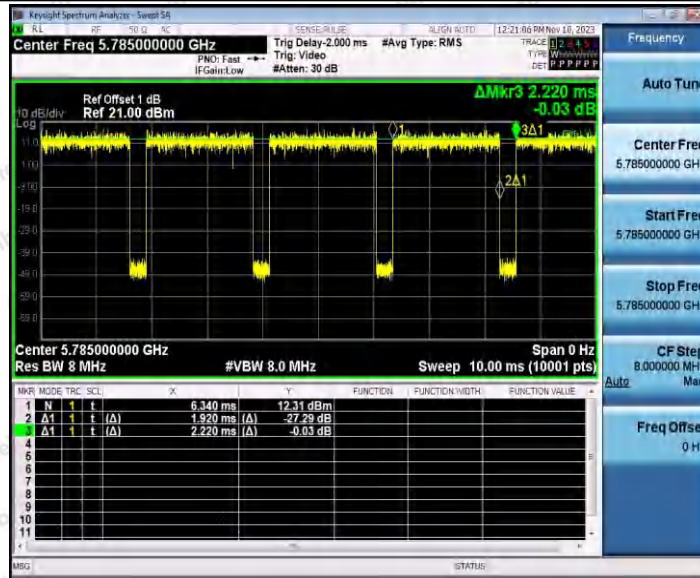

11N20SISO_Ant1_5825