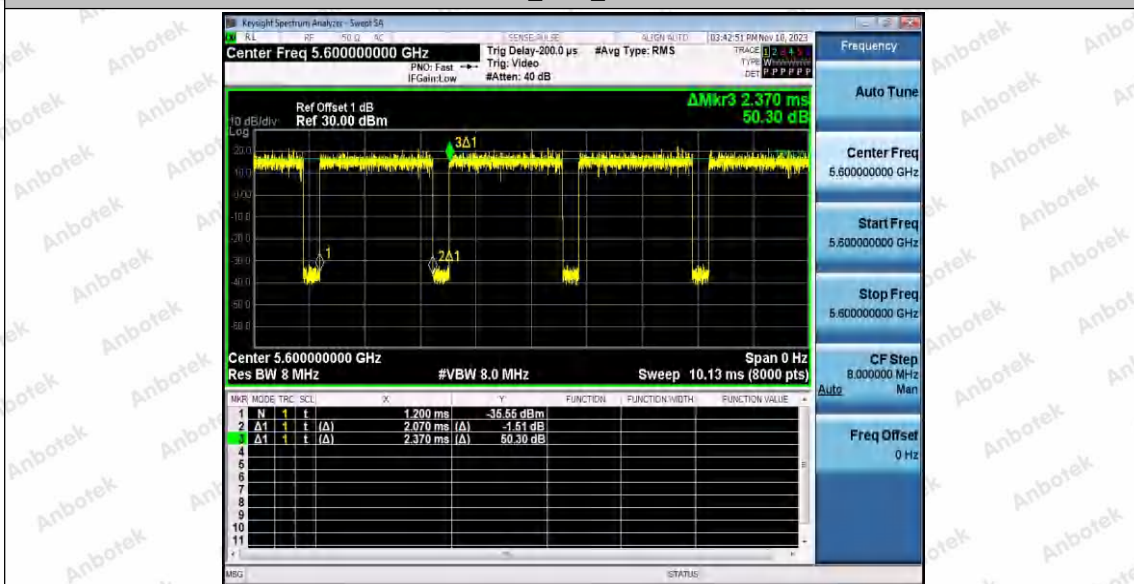

Hotline 400-003-0500  
 www.anbotek.com.cn

11A\_Ant2\_5500

11A\_Ant1\_5600