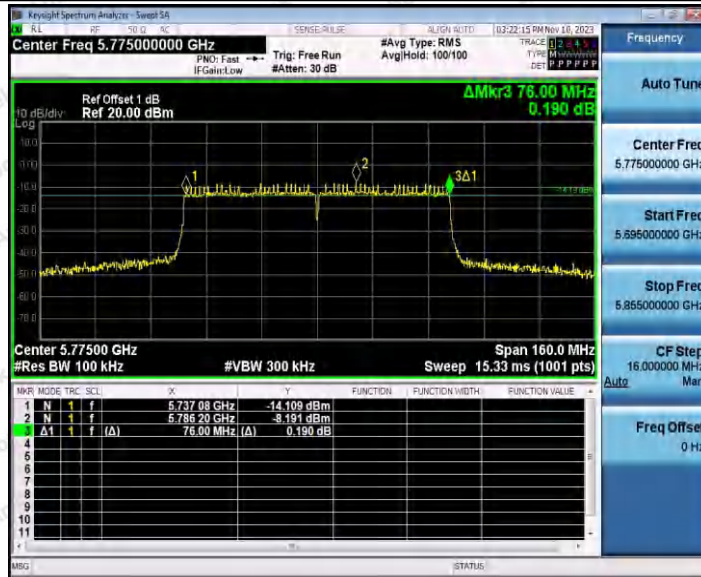

11AC80SISO_Ant2_5775

Shenzhen Anbotek Compliance Laboratory Limited

Address: 1/F., Building D, Sogood Science and Technology Park, Sanwei Community, Hangcheng Street, Bao'an District, Shenzhen, Guangdong, China.
Tel: (86) 0755-26066440 Fax: (86) 0755-26014772 Email: service@anbotek.com

Hotline 400-003-0500
www.anbotek.com.cn