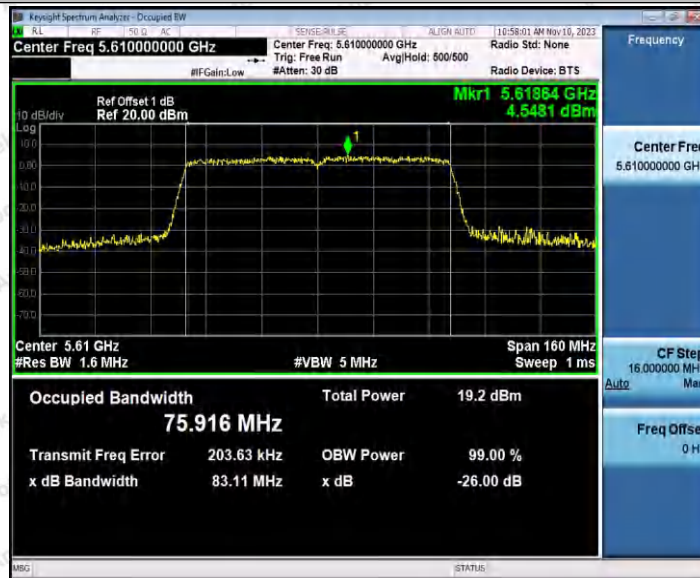

Shenzhen Anbotek Compliance Laboratory Limited

Address: 1/F., Building D, Sogood Science and Technology Park, Sanwei Community, Hangcheng Street, Bao'an District, Shenzhen, Guangdong, China.
Tel: (86) 0755-26066440 Fax: (86) 0755-26014772 Email: service@anbotek.com

Hotline 400-003-0500
www.anbotek.com.cn