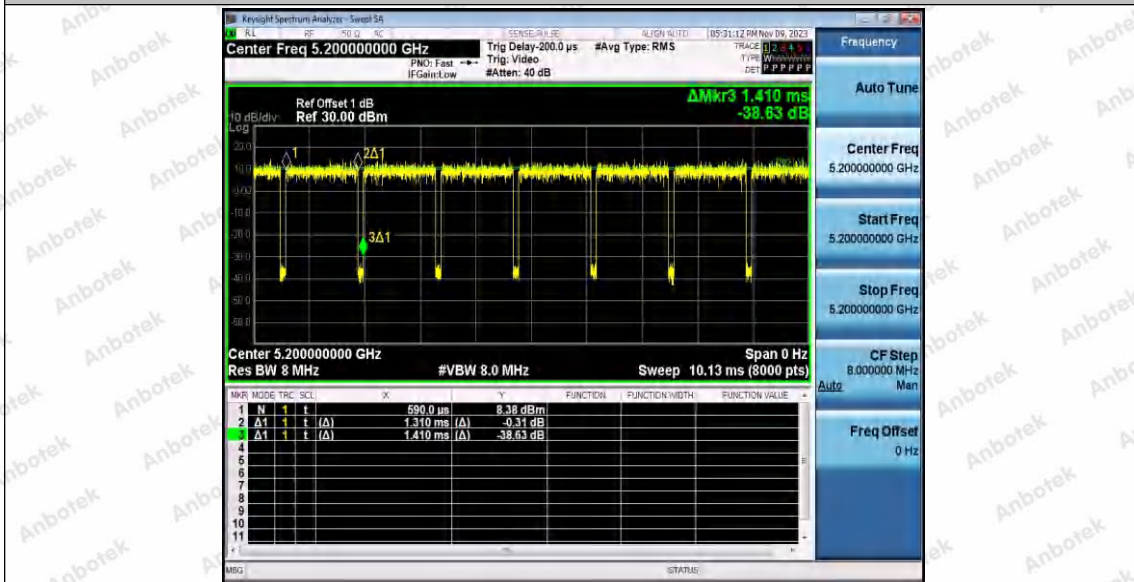

Hotline 400-003-0500  
www.anbotek.com.cn

11AC20SISO\_Ant1\_5200

11AC20SISO\_Ant2\_5200