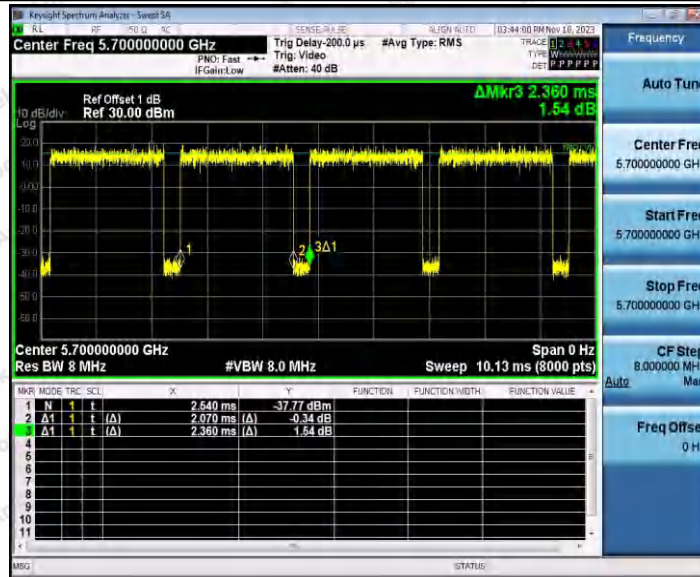

Hotline 400-003-0500  
 www.anbotek.com.cn

11A\_Ant2\_5600

11A\_Ant1\_5700

11A\_Ant2\_5700