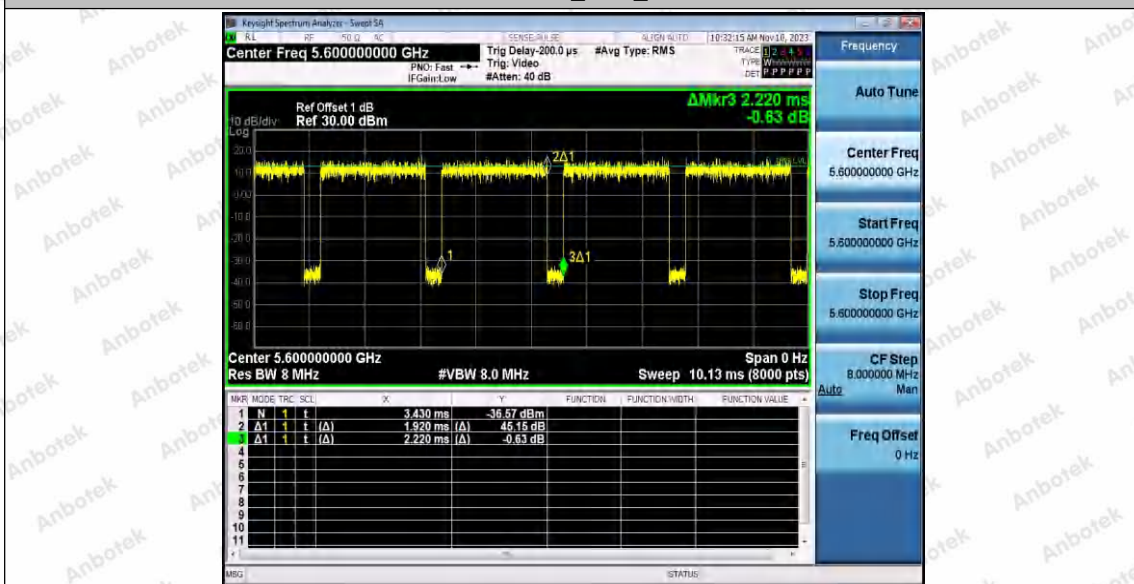

Hotline 400-003-0500  
www.anbotek.com.cn

11N20SISO\_Ant1\_5600

11N20SISO\_Ant2\_5600