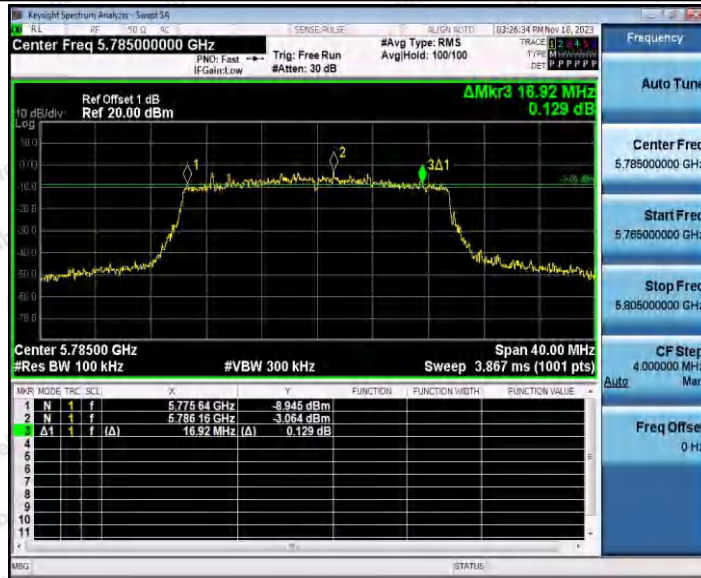

11AX20SISO_Ant1_5785