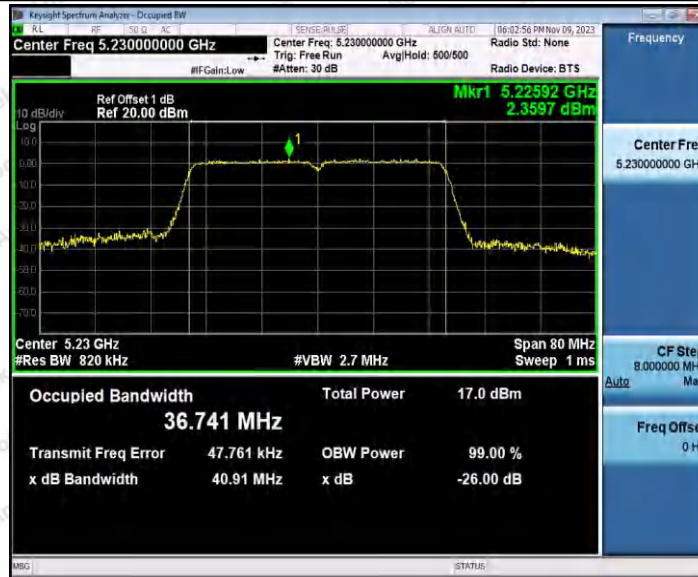

11AC40SISO_Ant2_5230

11AC40SISO_Ant1_5270

Shenzhen Anbotek Compliance Laboratory Limited

Address: 1/F., Building D, Sogood Science and Technology Park, Sanwei Community, Hangcheng Street, Bao'an District, Shenzhen, Guangdong, China.
Tel: (86) 0755-26066440 Fax: (86) 0755-26014772 Email: service@anbotek.com

Hotline
400-003-0500
www.anbotek.com.cn