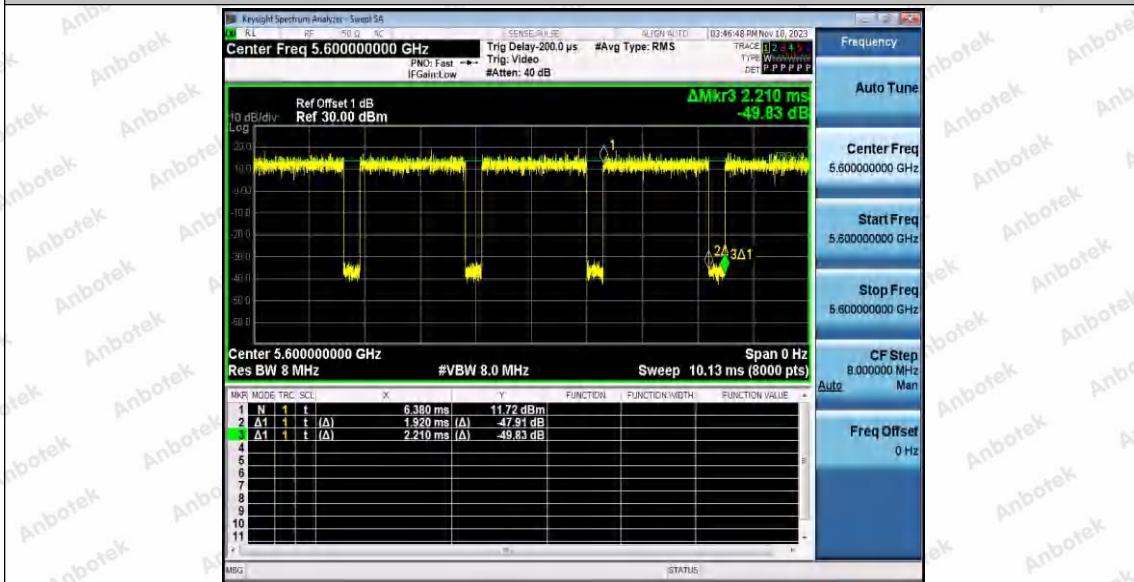

Hotline 400-003-0500  
www.anbotek.com.cn

11N20SISO\_Ant1\_5600

11N20SISO\_Ant2\_5600