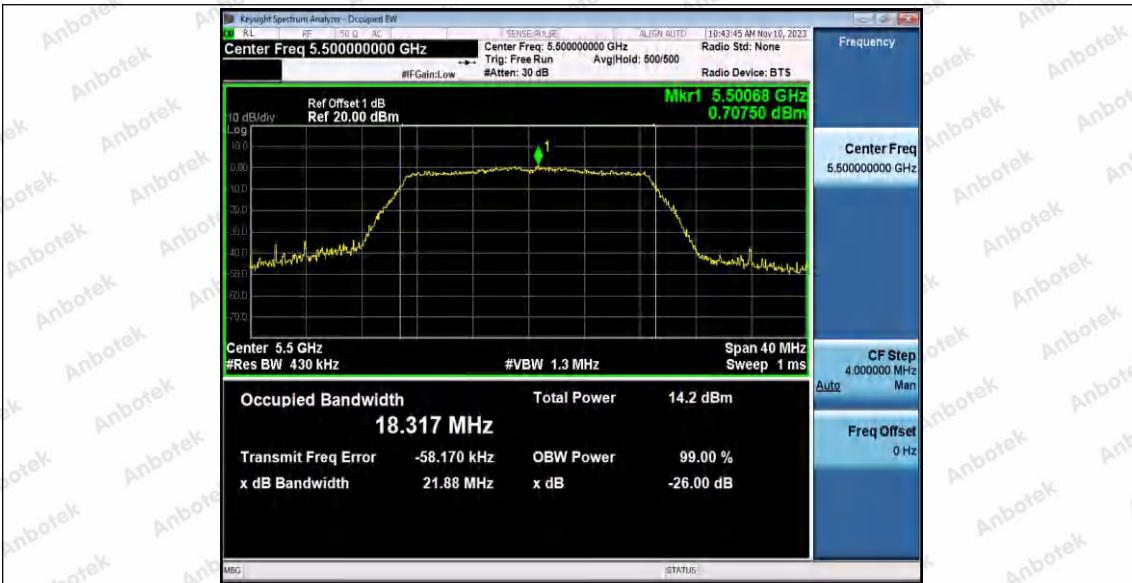

11AC20SISO_Ant2_5500