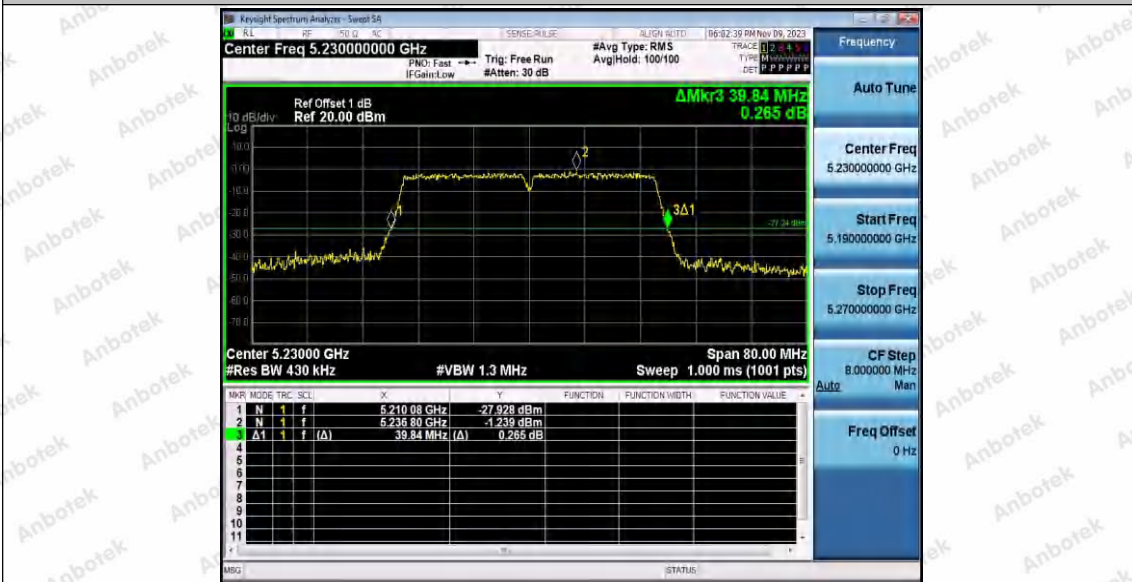

Hotline 400-003-0500  
 www.anbotek.com.cn

11AC40SISO\_Ant2\_5230

11AC40SISO\_Ant1\_5270