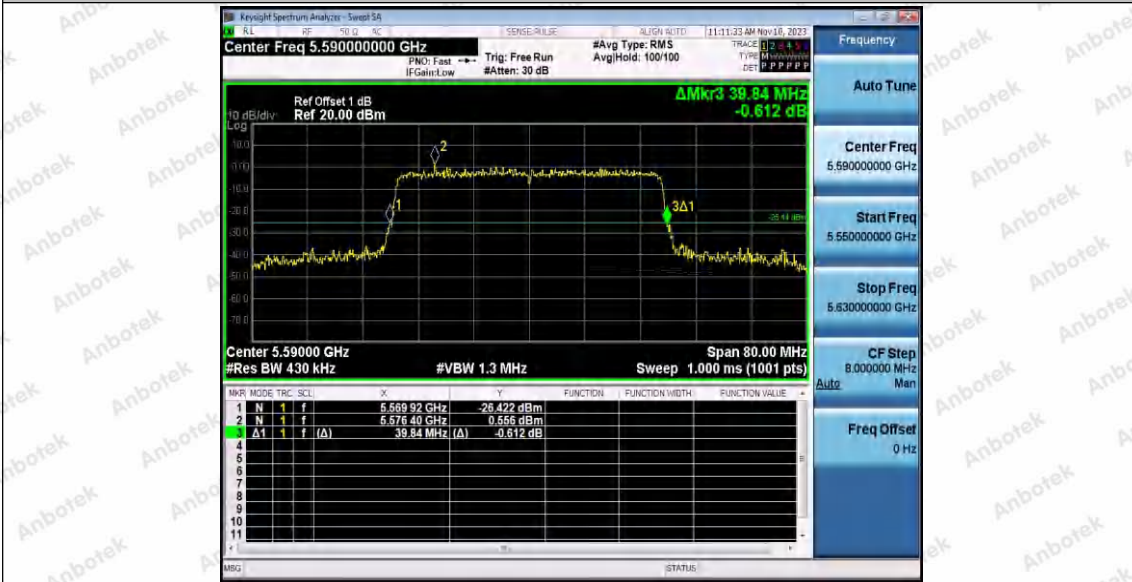

Hotline 400-003-0500  
 www.anbotek.com.cn

11AX40SISO\_Ant2\_5590

11AX40SISO\_Ant1\_5670