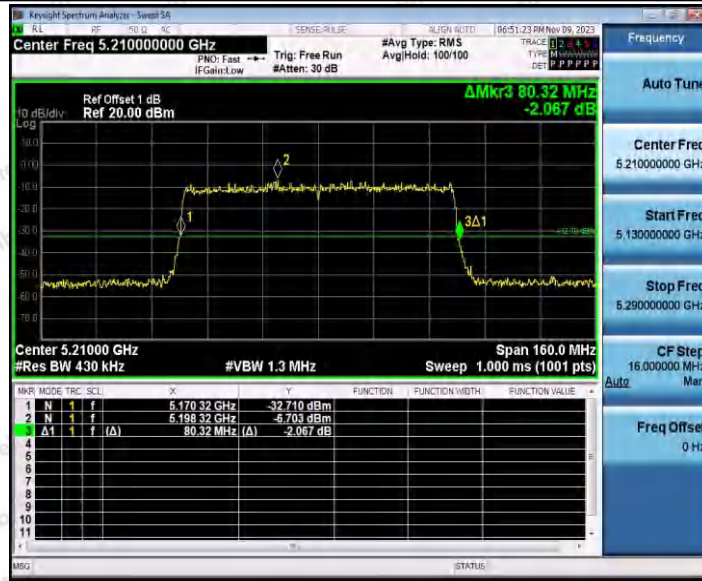

11AX80SISO_Ant1_5210