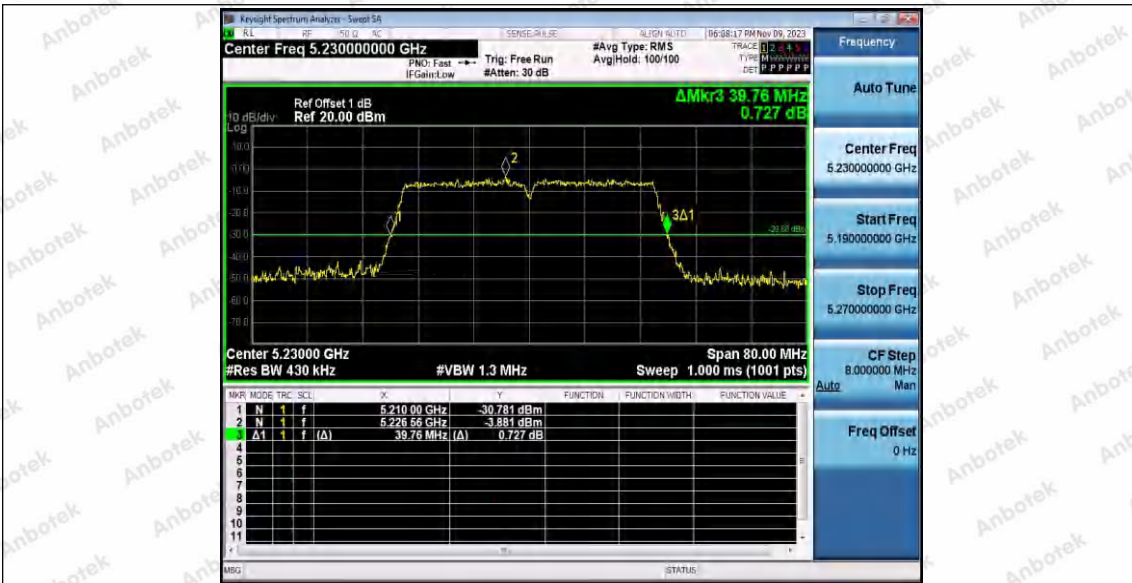

11AC40SISO_Ant2_5230