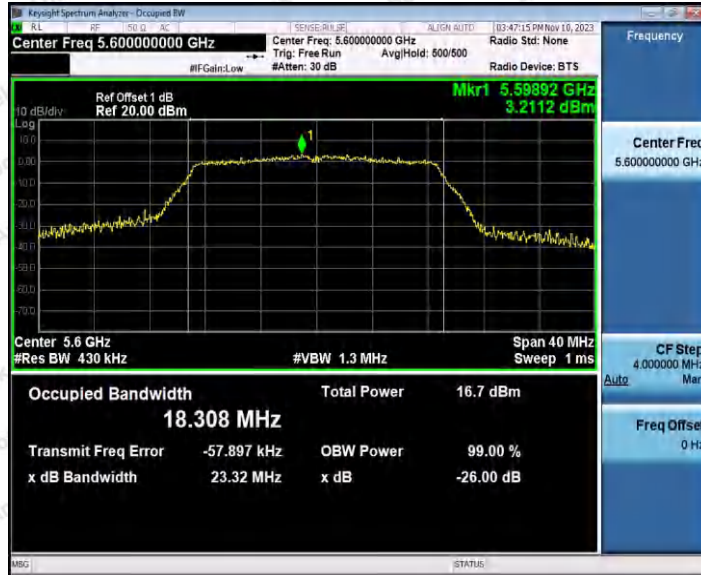

Hotline 400-003-0500  
www.anbotek.com.cn

11N20SISO\_Ant2\_5500

11N20SISO\_Ant1\_5600

11N20SISO\_Ant2\_5600