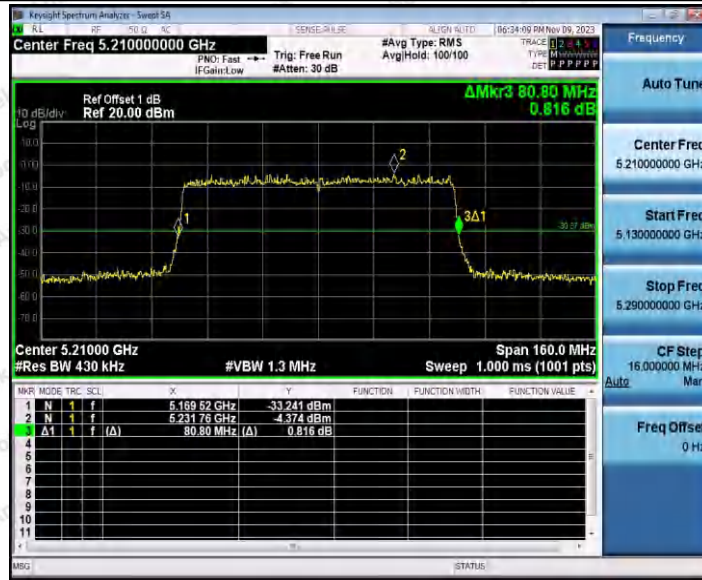

11AX80SISO_Ant2_5210

11AX80SISO_Ant1_5290

Shenzhen Anbotek Compliance Laboratory Limited

Address: 1/F., Building D, Sogood Science and Technology Park, Sanwei Community, Hangcheng Street, Bao'an District, Shenzhen, Guangdong, China.
Tel: (86) 0755-26066440 Fax: (86) 0755-26014772 Email: service@anbotek.com

Hotline 400-003-0500
www.anbotek.com.cn