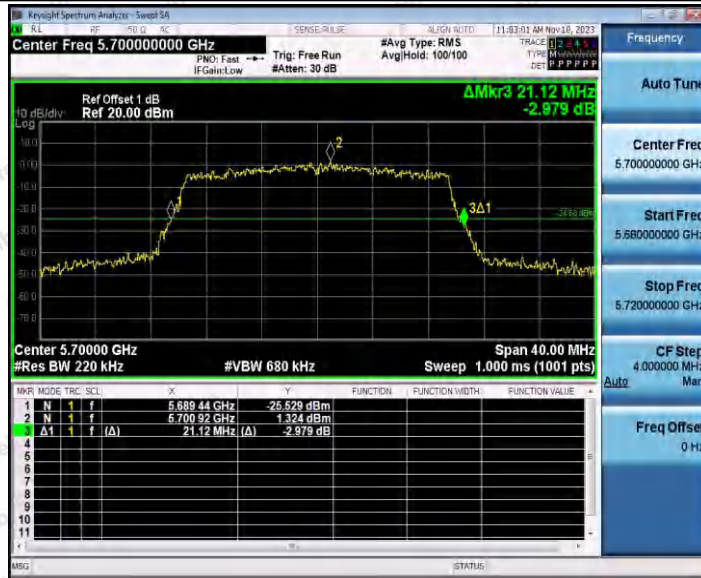

11AX20SISO_Ant2_5700

11AX20SISO_Ant1_5745