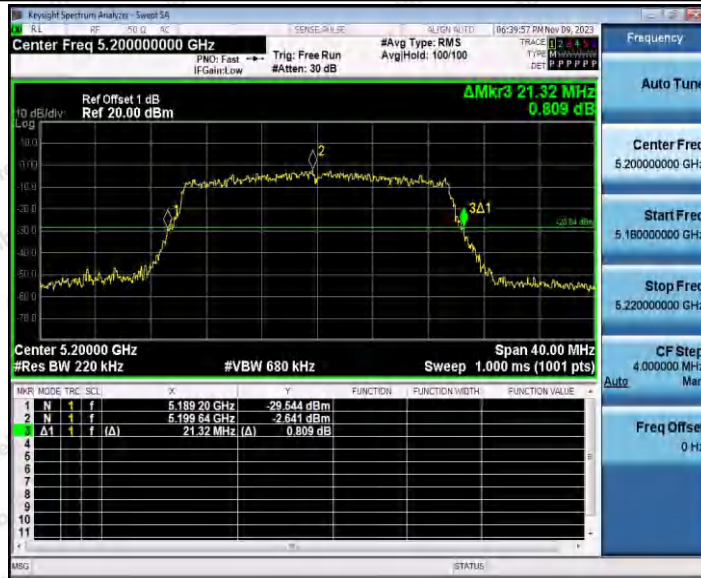

11AX20SISO_Ant2_5200