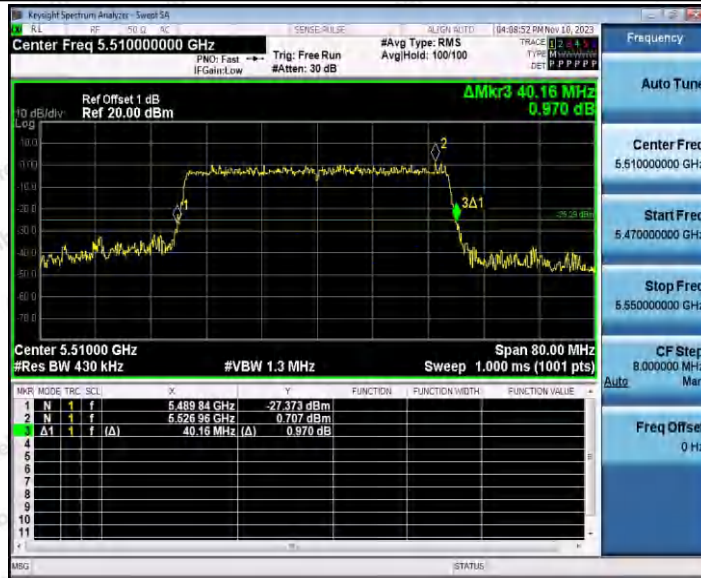

11AX40SISO_Ant2_5510