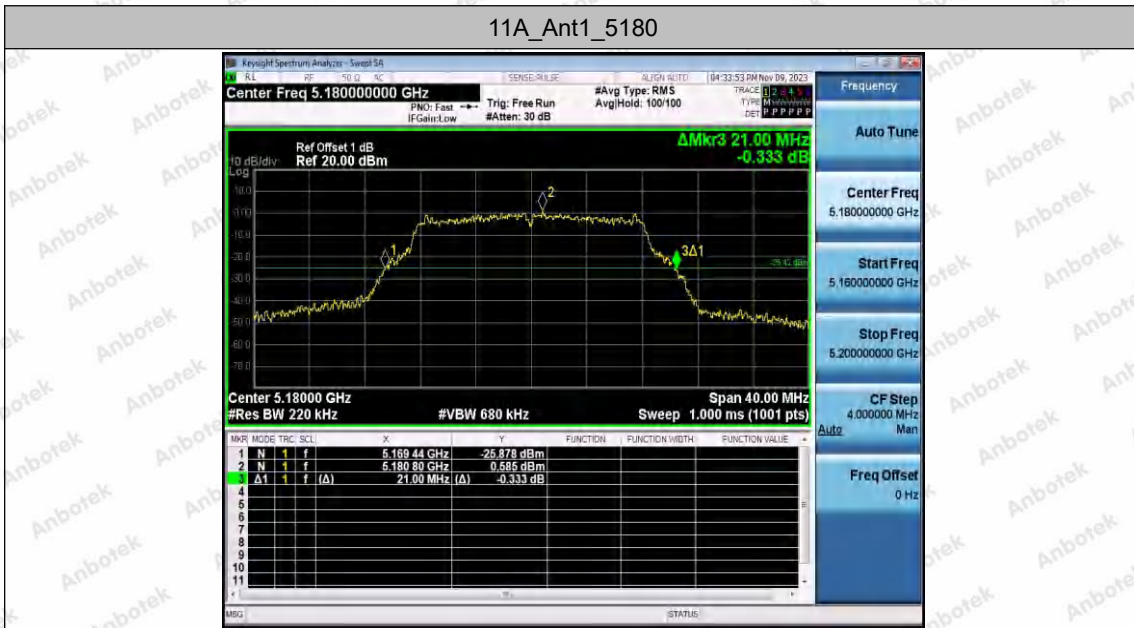

Test Graphs

11A_Ant1_5200

Shenzhen Anbotek Compliance Laboratory Limited

Address: 1/F., Building D, Sogood Science and Technology Park, Sanwei Community, Hangcheng Street, Bao'an District, Shenzhen, Guangdong, China.
Tel: (86) 0755-26066440 Fax: (86) 0755-26014772 Email: service@anbotek.com

Hotline
400-003-0500
www.anbotek.com.cn