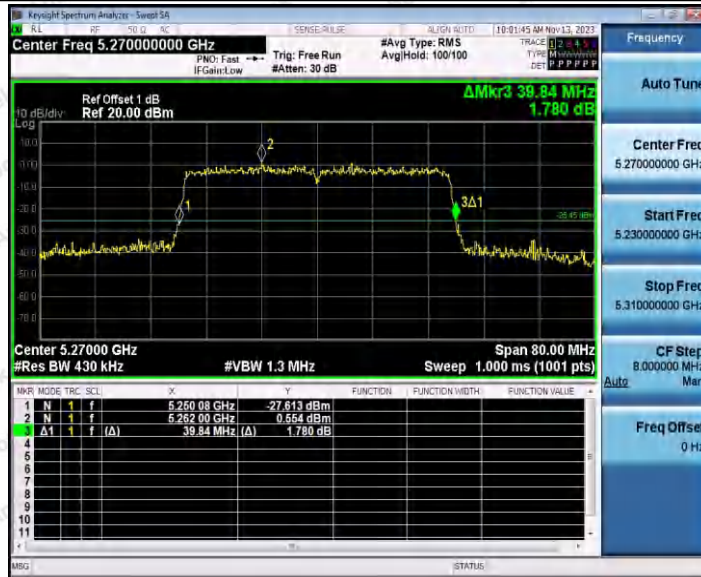

Hotline 400-003-0500  
 www.anbotek.com.cn

11AX40SISO\_Ant2\_5230

11AX40SISO\_Ant1\_5270

11AX40SISO\_Ant2\_5270