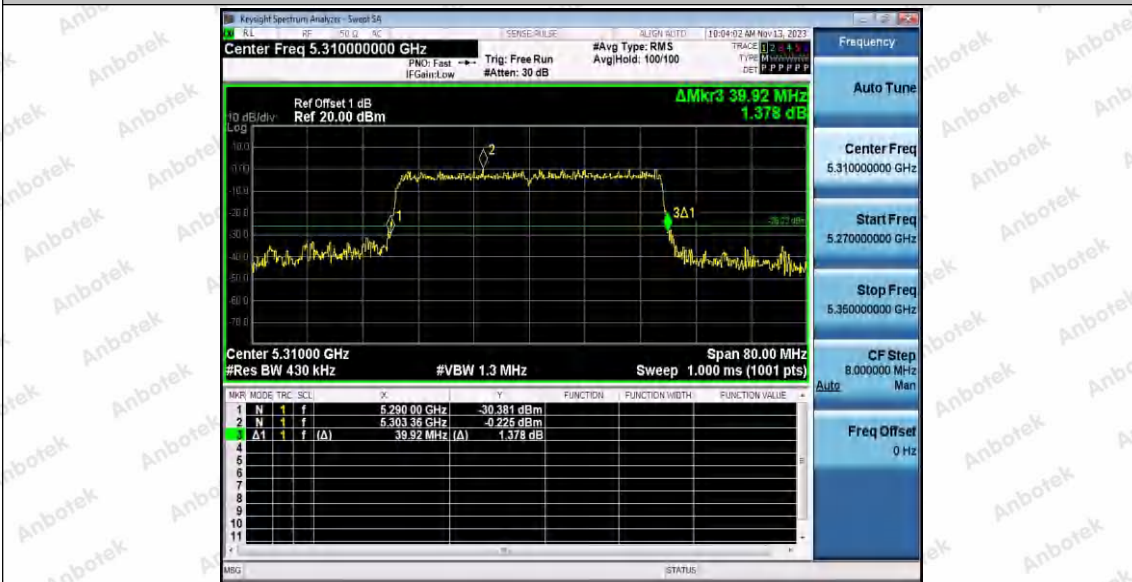

Hotline 400-003-0500  
www.anbotek.com.cn

11AX40SISO\_Ant1\_5310

11AX40SISO\_Ant2\_5310