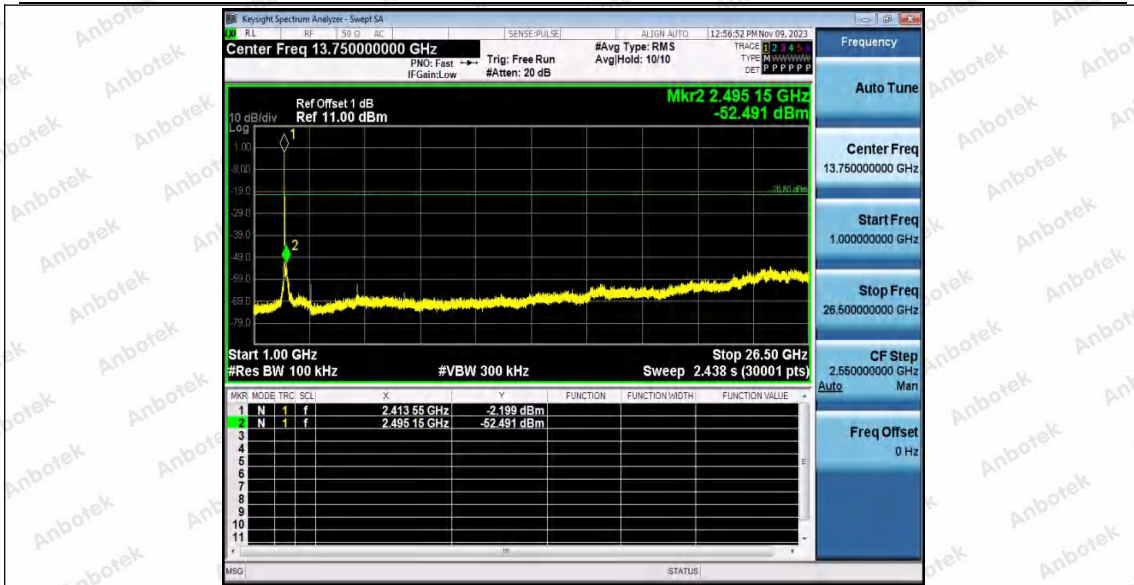

11N20SISO_Ant2_2412_0~Reference