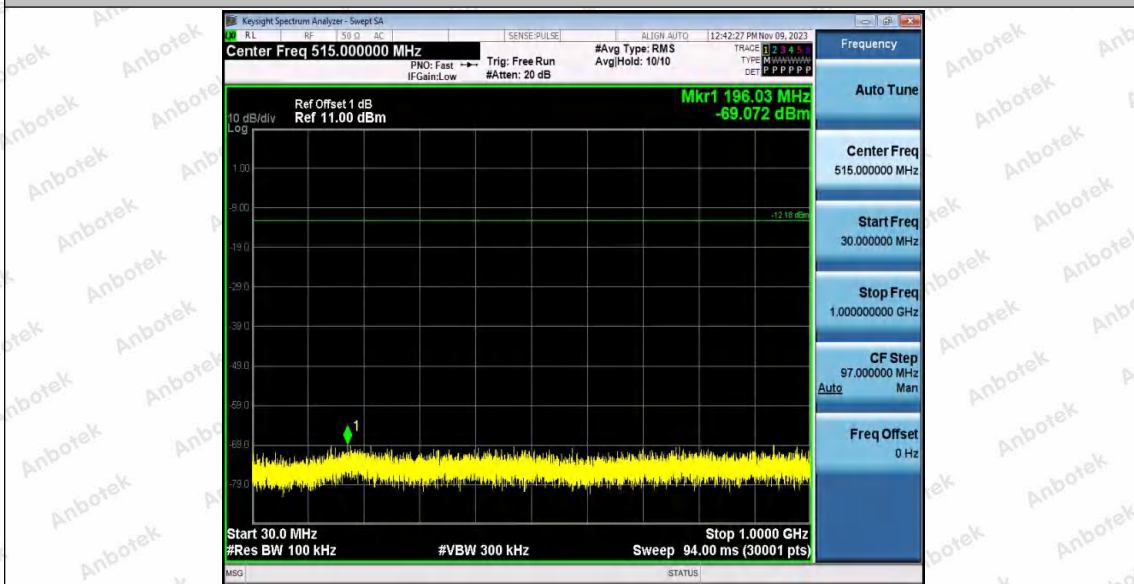

11B_Ant1_2462_1000~26500

Shenzhen Anbotek Compliance Laboratory Limited

Address: 1/F., Building D, Sogood Science and Technology Park, Sanwei Community, Hangcheng Street, Bao'an District, Shenzhen, Guangdong, China.
Tel: (86) 0755-26066440 Fax: (86) 0755-26014772 Email: service@anbotek.com

Hotline
400-003-0500
www.anbotek.com.cn