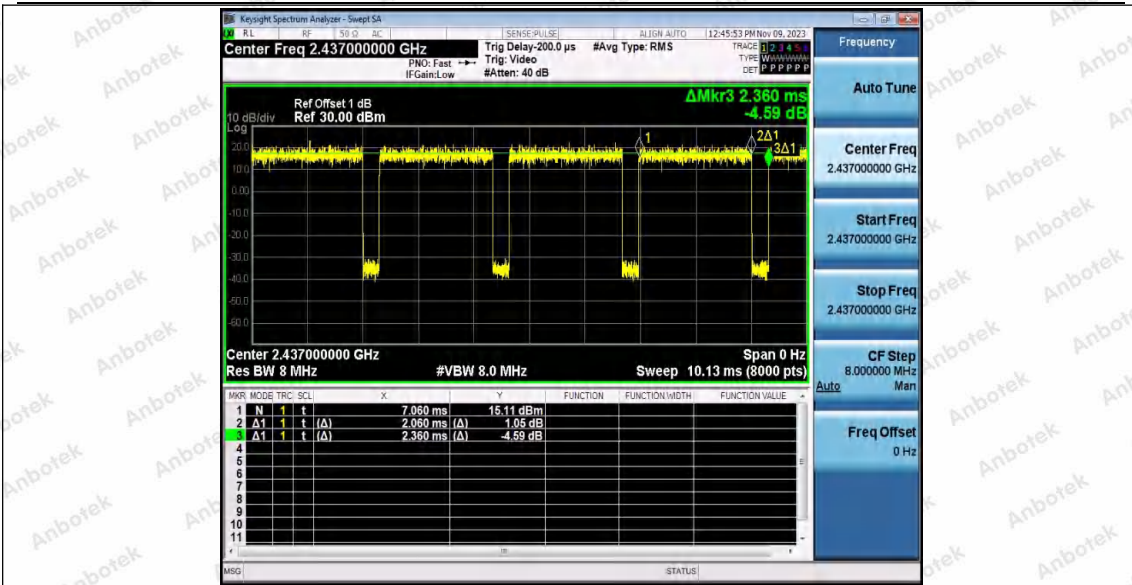

11G_Ant2_2437