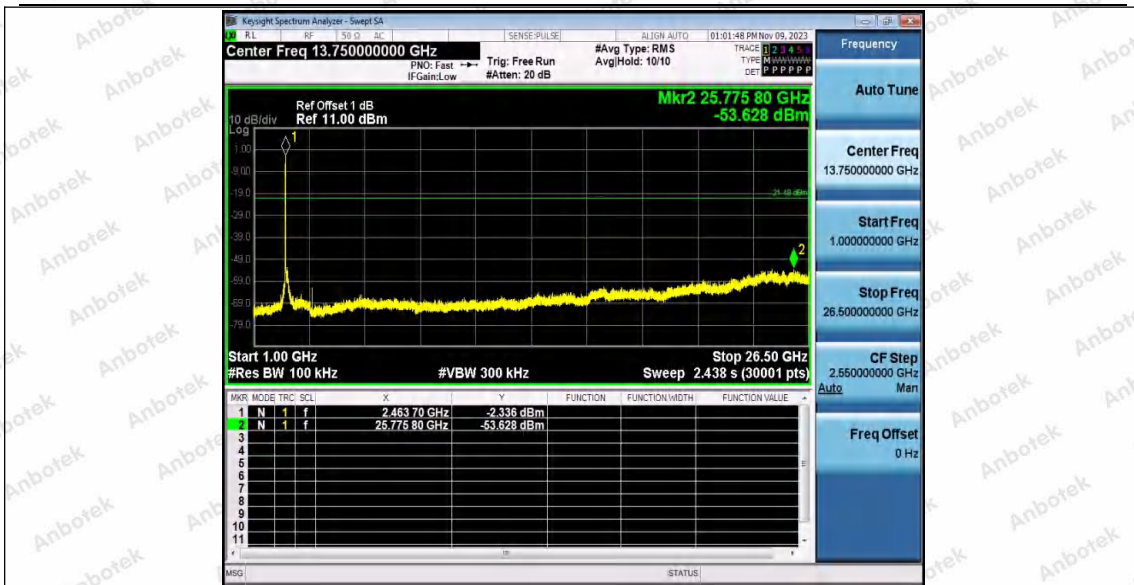

11N20SISO_Ant2_2462_0~Reference