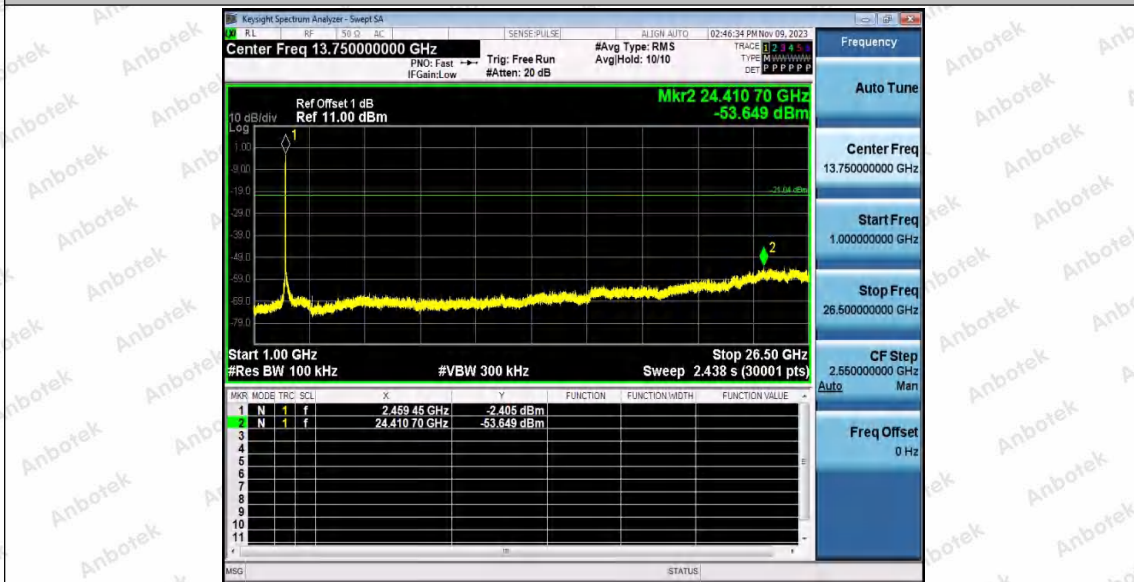

11N40SISO_Ant1_2422_0~Reference

Shenzhen Anbotek Compliance Laboratory Limited

Address: 1/F., Building D, Sogood Science and Technology Park, Sanwei Community, Hangcheng Street, Bao'an District, Shenzhen, Guangdong, China.
Tel: (86) 0755-26066440 Fax: (86) 0755-26014772 Email: service@anbotek.com

Hotline
400-003-0500
www.anbotek.com.cn