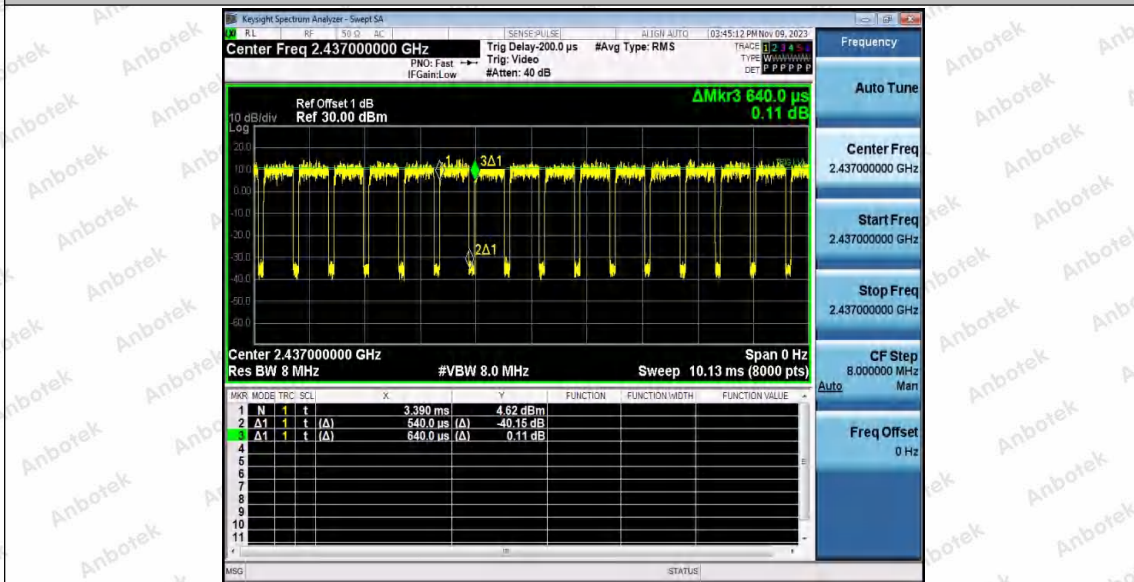

11AX40SISO_Ant1_2452

Shenzhen Anbotek Compliance Laboratory Limited

Address: 1/F., Building D, Sogood Science and Technology Park, Sanwei Community, Hangcheng Street, Bao'an District, Shenzhen, Guangdong, China.
Tel: (86) 0755-26066440 Fax: (86) 0755-26014772 Email: service@anbotek.com

Hotline
400-003-0500
www.anbotek.com.cn