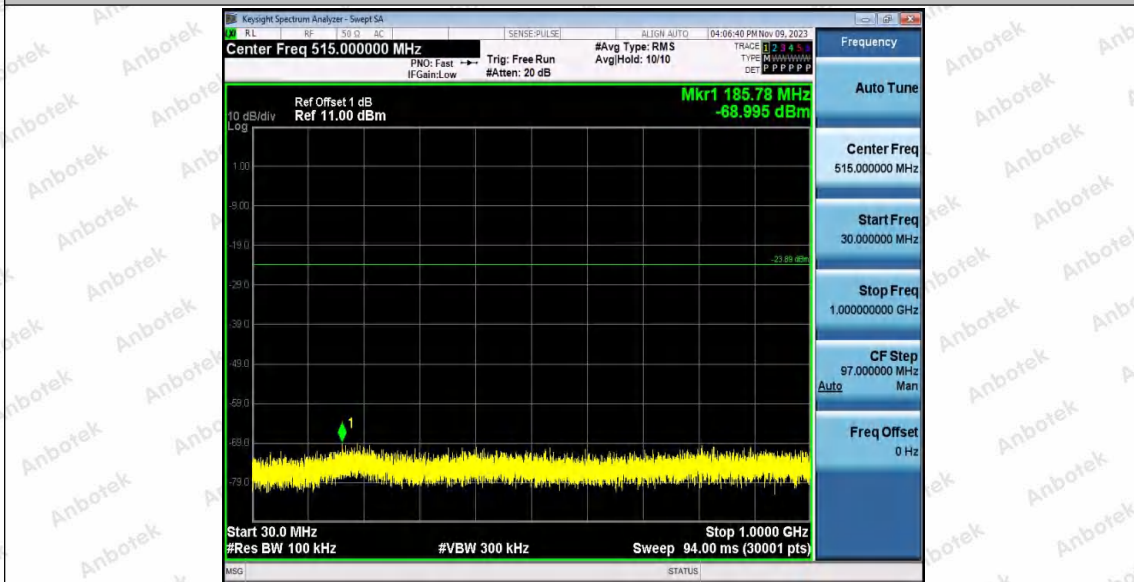

11AX40SISO_Ant1_2452_1000~26500

Shenzhen Anbotek Compliance Laboratory Limited

Address: 1/F., Building D, Sogood Science and Technology Park, Sanwei Community, Hangcheng Street, Bao'an District, Shenzhen, Guangdong, China.
Tel: (86) 0755-26066440 Fax: (86) 0755-26014772 Email: service@anbotek.com

Hotline
400-003-0500
www.anbotek.com.cn