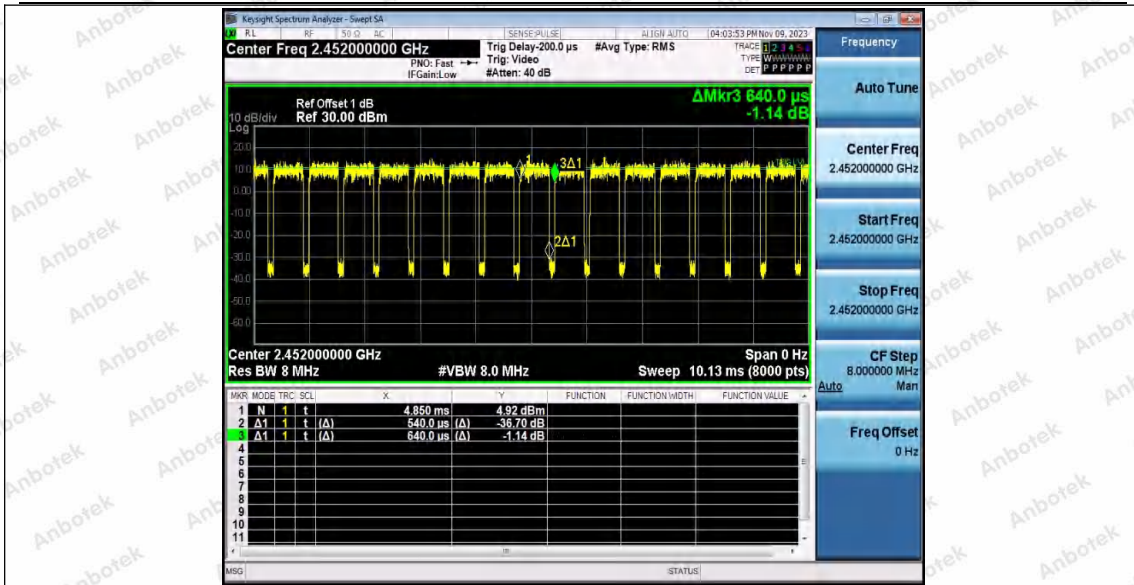

11AX40SISO_Ant2_2452