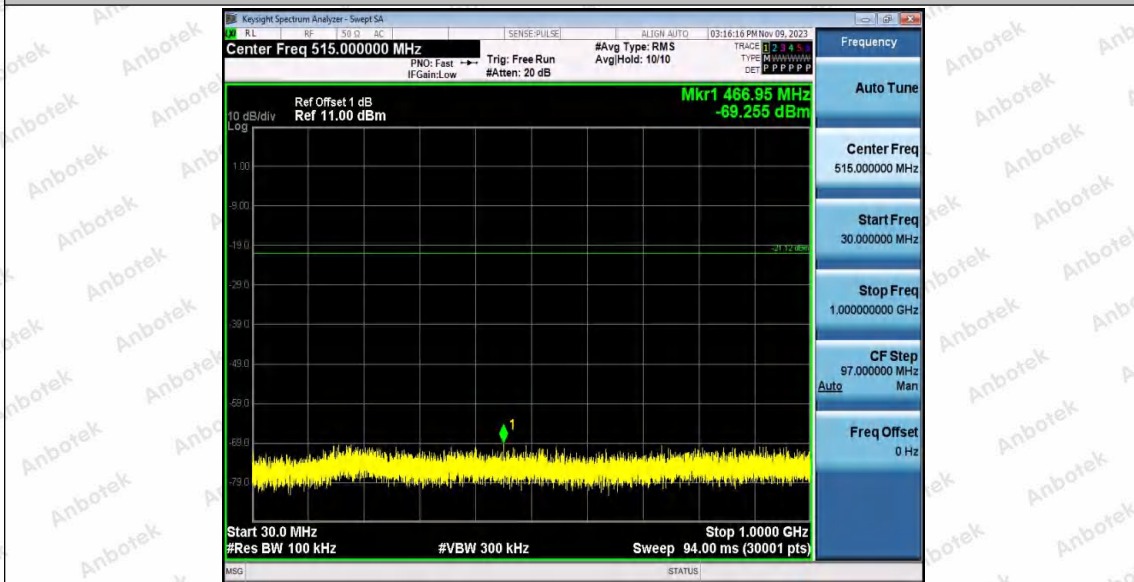

11AX20SISO_Ant1_2412_1000~26500

Shenzhen Anbotek Compliance Laboratory Limited

Address: 1/F., Building D, Sogood Science and Technology Park, Sanwei Community, Hangcheng Street, Bao'an District, Shenzhen, Guangdong, China.
Tel: (86) 0755-26066440 Fax: (86) 0755-26014772 Email: service@anbotek.com

Hotline
400-003-0500
www.anbotek.com.cn