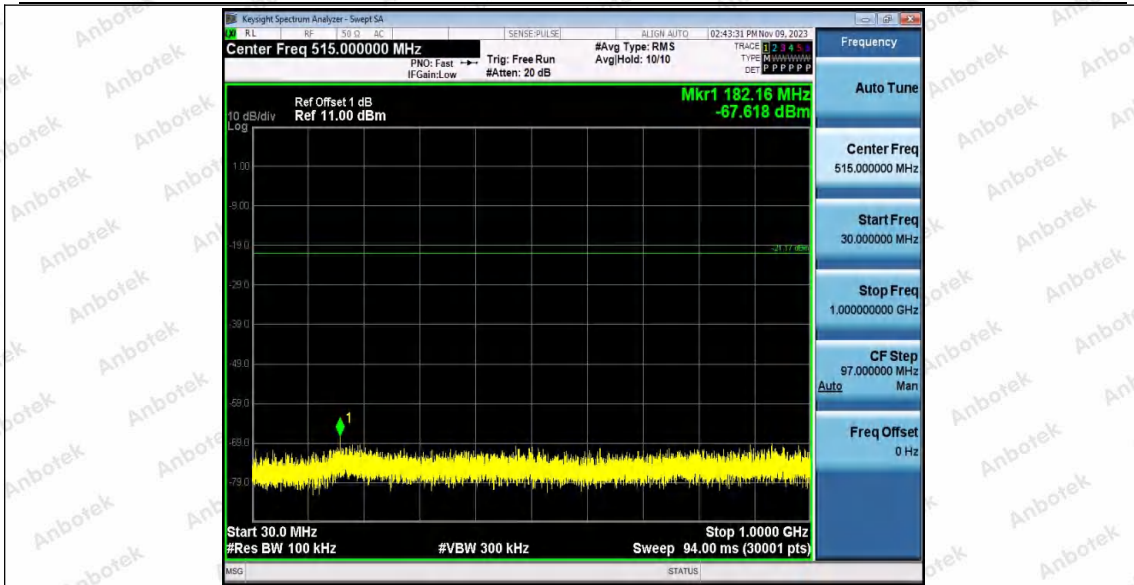

11N20SISO_Ant2_2437_1000~26500