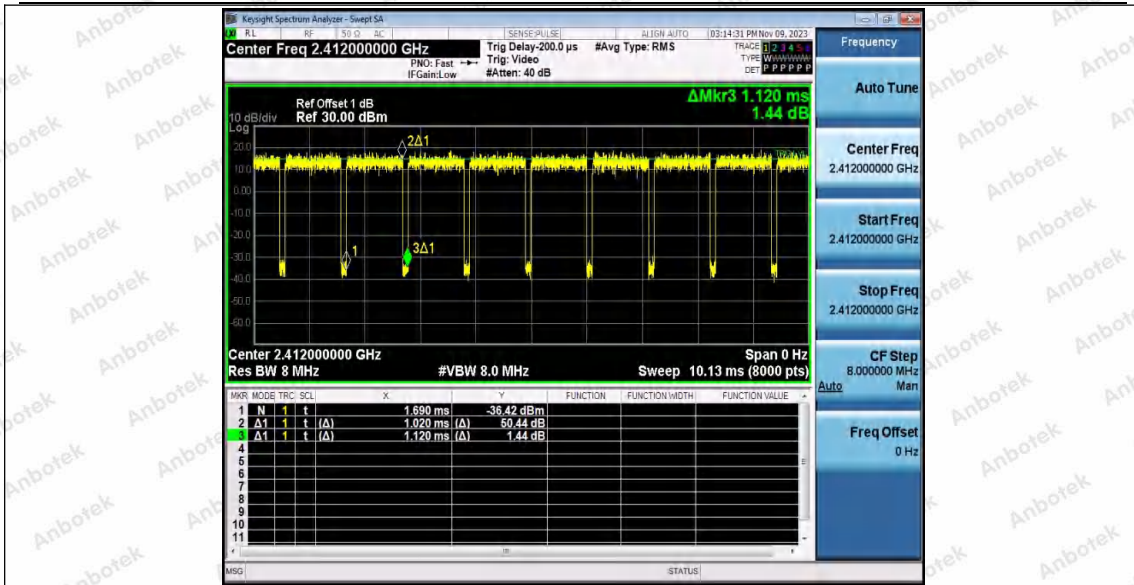

11AX20SISO_Ant2_2412