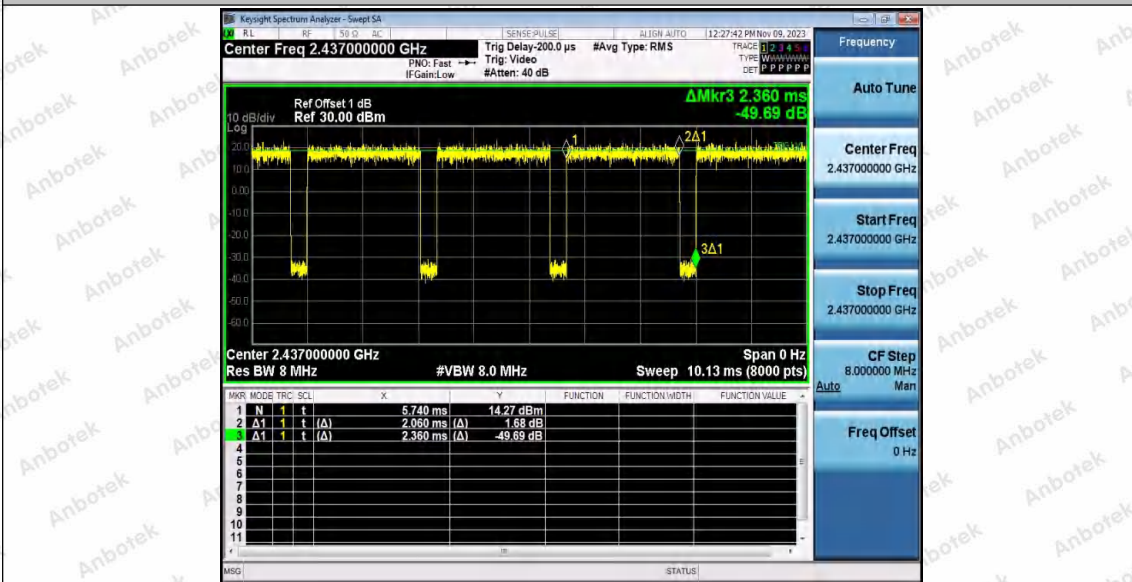

11G_Ant1_2462

Shenzhen Anbotek Compliance Laboratory Limited

Address: 1/F., Building D, Sogood Science and Technology Park, Sanwei Community, Hangcheng Street, Bao'an District, Shenzhen, Guangdong, China.
Tel: (86) 0755-26066440 Fax: (86) 0755-26014772 Email: service@anbotek.com

Hotline
400-003-0500
www.anbotek.com.cn