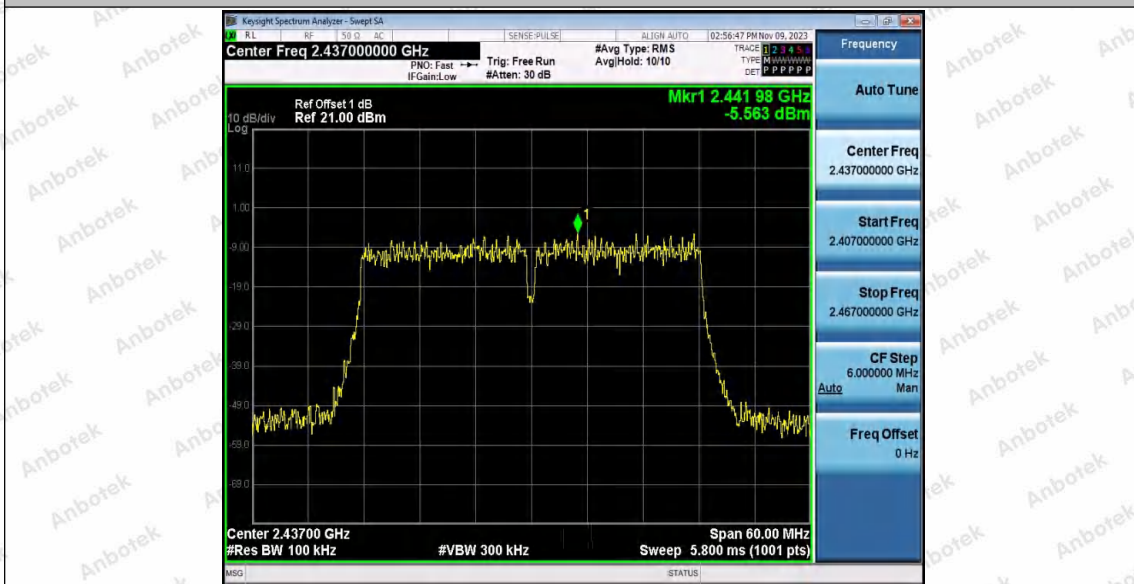

11N40SISO_Ant2_2437_30~1000

Shenzhen Anbotek Compliance Laboratory Limited

Address: 1/F., Building D, Sogood Science and Technology Park, Sanwei Community, Hangcheng Street, Bao'an District, Shenzhen, Guangdong, China.
Tel: (86) 0755-26066440 Fax: (86) 0755-26014772 Email: service@anbotek.com

Hotline
400-003-0500
www.anbotek.com.cn