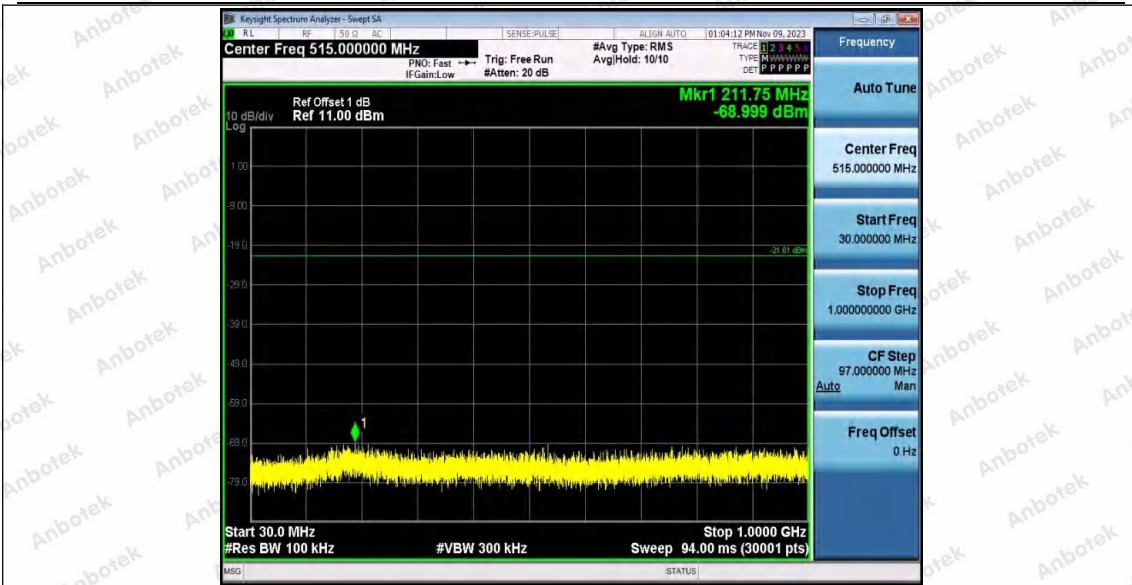

11N20SISO_Ant2_2412_1000~26500