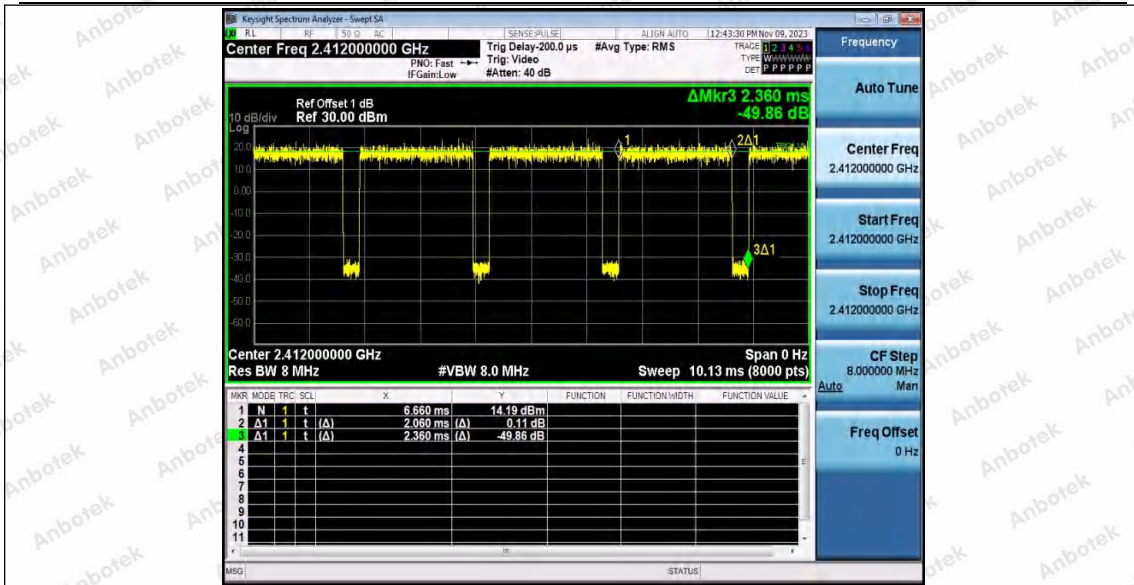

11G_Ant2_2412