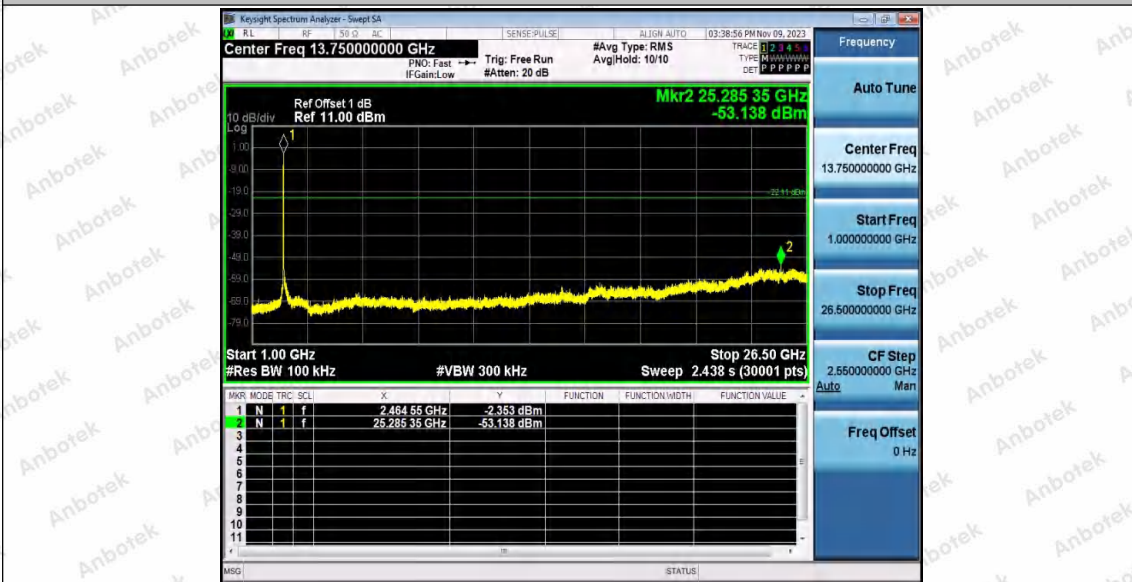

11AX40SISO_Ant1_2422_0~Reference

Shenzhen Anbotek Compliance Laboratory Limited

Address: 1/F., Building D, Sogood Science and Technology Park, Sanwei Community, Hangcheng Street, Bao'an District, Shenzhen, Guangdong, China.
Tel: (86) 0755-26066440 Fax: (86) 0755-26014772 Email: service@anbotek.com

Hotline
400-003-0500
www.anbotek.com.cn