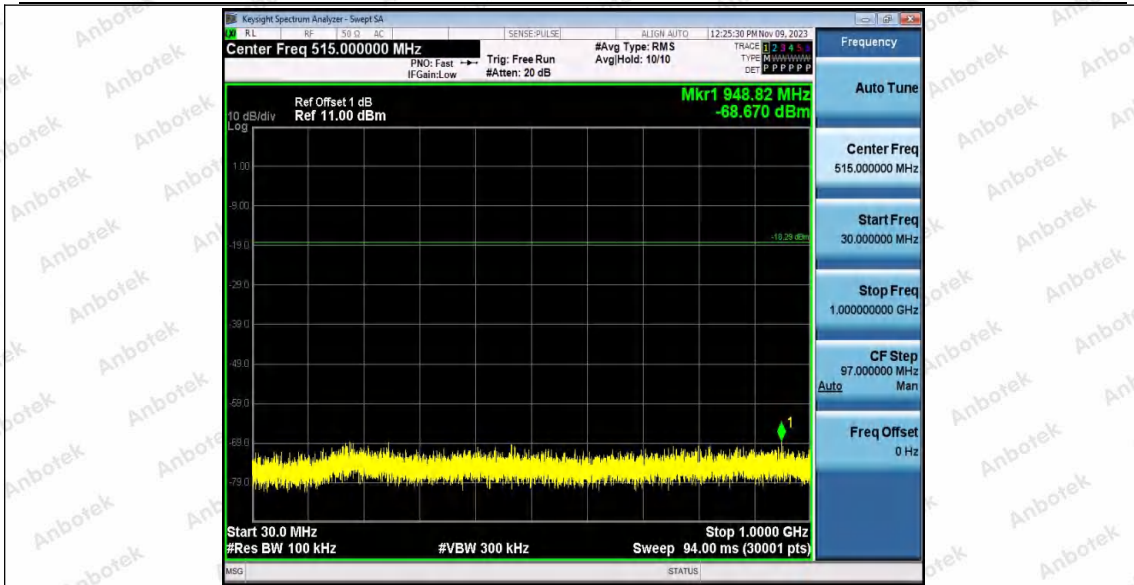

11G_Ant2_2412_1000~26500