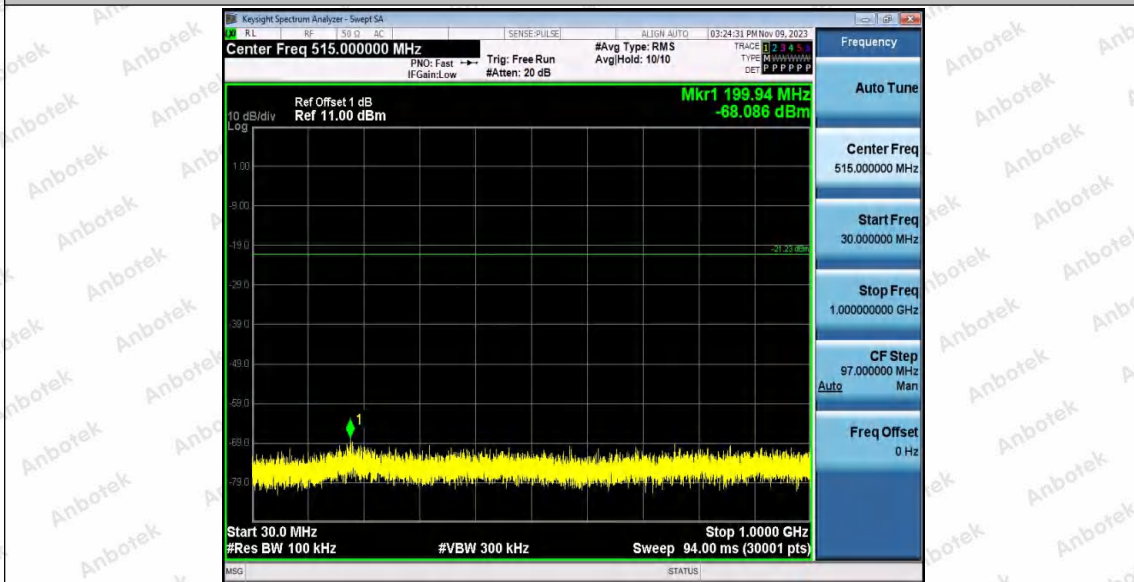

11AX20SISO_Ant1_2462_1000~26500

Shenzhen Anbotek Compliance Laboratory Limited

Address: 1/F., Building D, Sogood Science and Technology Park, Sanwei Community, Hangcheng Street, Bao'an District, Shenzhen, Guangdong, China.
Tel: (86) 0755-26066440 Fax: (86) 0755-26014772 Email: service@anbotek.com

Hotline 400-003-0500
www.anbotek.com.cn