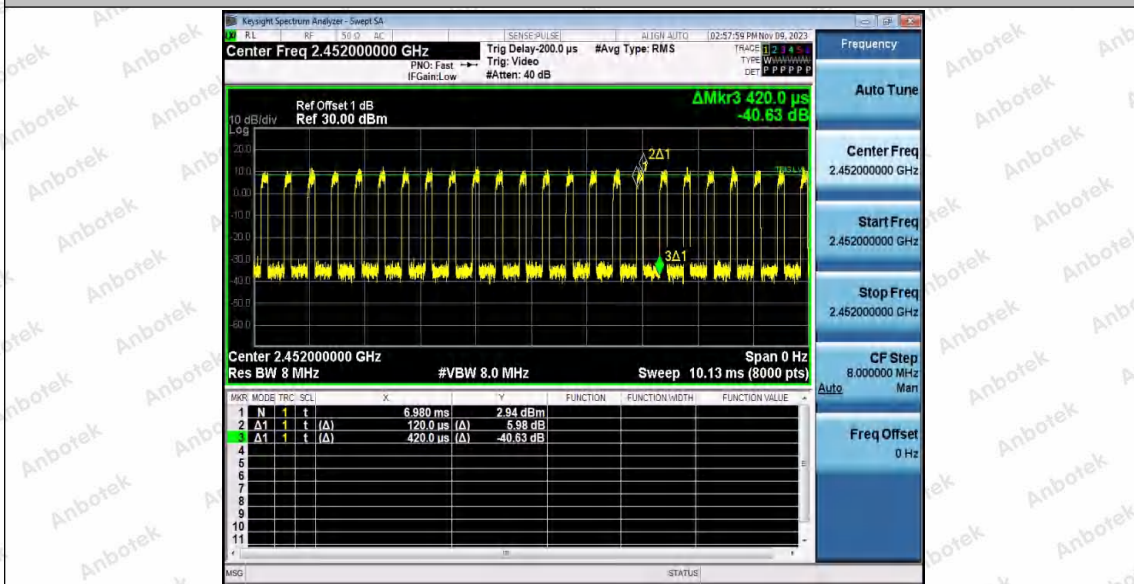

11AX20SISO_Ant1_2412

Shenzhen Anbotek Compliance Laboratory Limited

Address: 1/F., Building D, Sogood Science and Technology Park, Sanwei Community, Hangcheng Street, Bao'an District, Shenzhen, Guangdong, China.
Tel: (86) 0755-26066440 Fax: (86) 0755-26014772 Email: service@anbotek.com

Hotline
400-003-0500
www.anbotek.com.cn