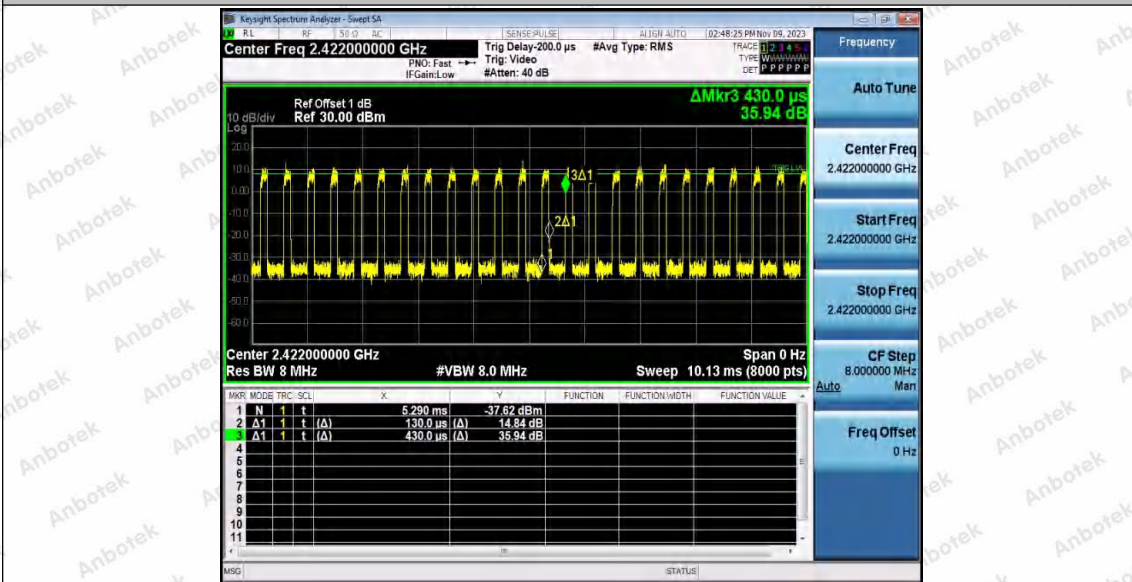

11N40SISO_Ant1_2437

Shenzhen Anbotek Compliance Laboratory Limited

Address: 1/F., Building D, Sogood Science and Technology Park, Sanwei Community, Hangcheng Street, Bao'an District, Shenzhen, Guangdong, China.
Tel: (86) 0755-26066440 Fax: (86) 0755-26014772 Email: service@anbotek.com

Hotline
400-003-0500
www.anbotek.com.cn