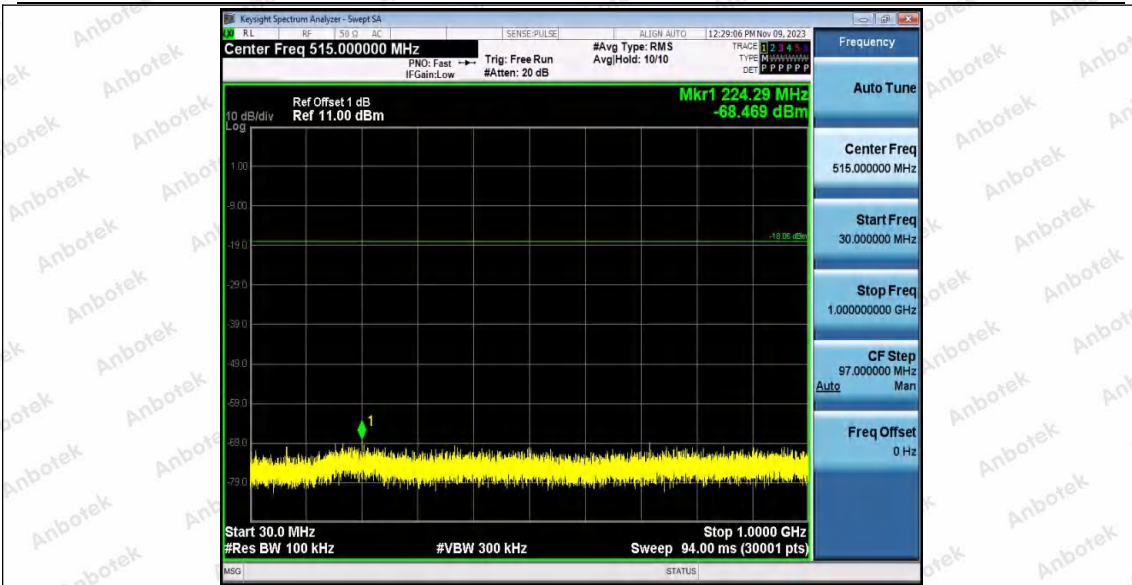

11G_Ant2_2437_1000~26500