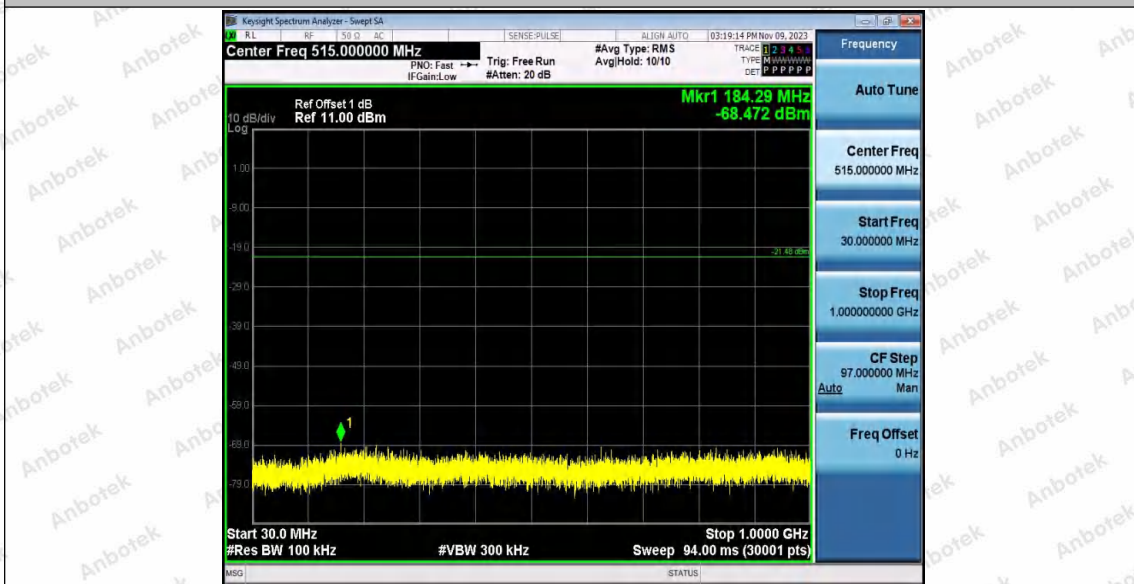

11AX20SISO_Ant1_2437_1000~26500

Shenzhen Anbotek Compliance Laboratory Limited

Address: 1/F., Building D, Sogood Science and Technology Park, Sanwei Community, Hangcheng Street, Bao'an District, Shenzhen, Guangdong, China.
Tel: (86) 0755-26066440 Fax: (86) 0755-26014772 Email: service@anbotek.com

Hotline
400-003-0500
www.anbotek.com.cn