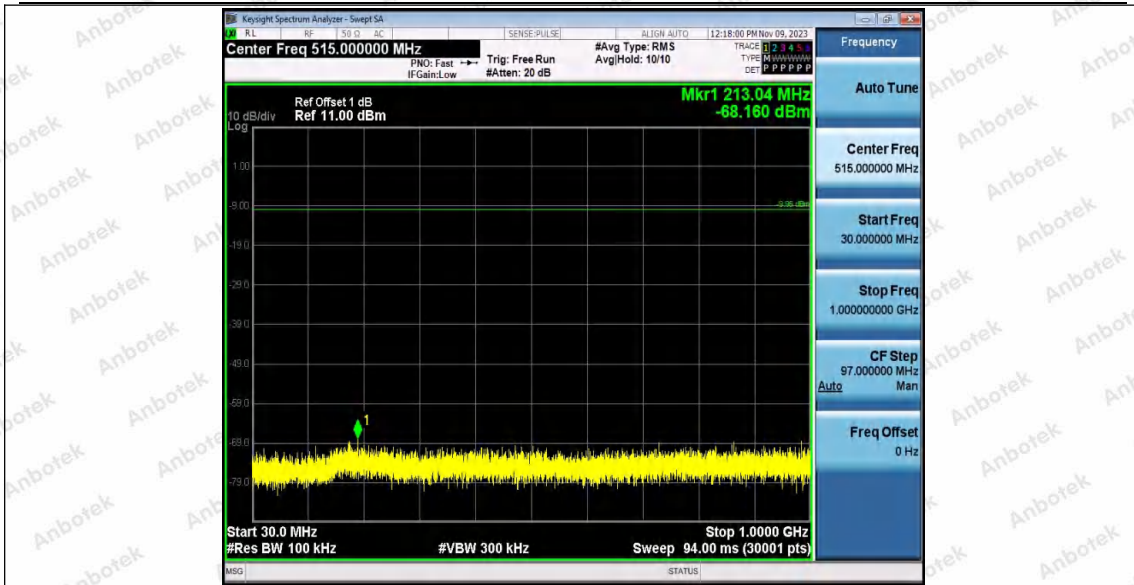

11B_Ant2_2437_1000~26500