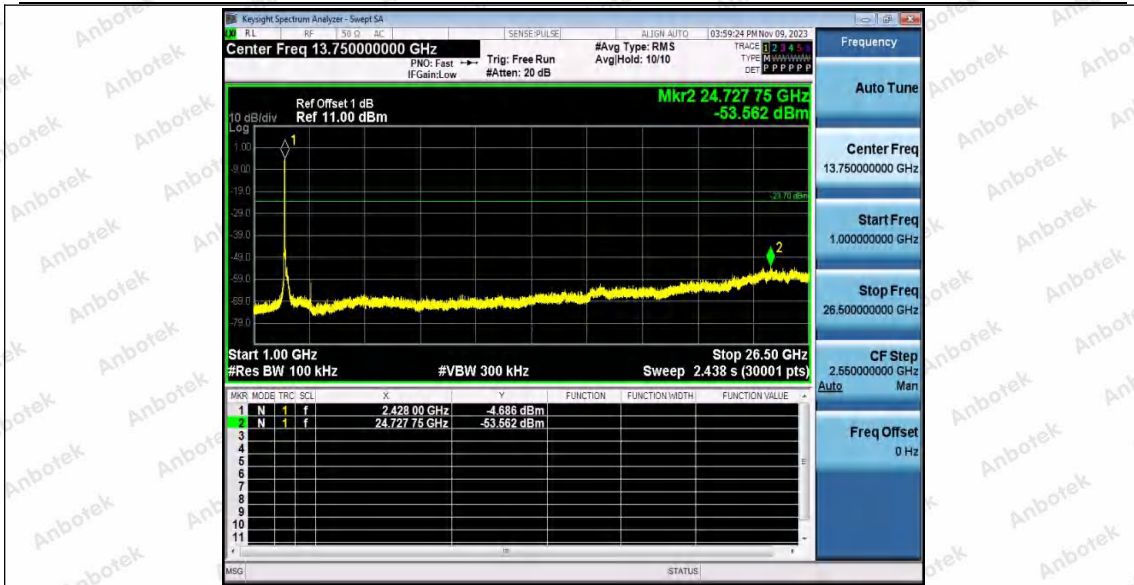

11AX40SISO_Ant2_2422_0~Reference