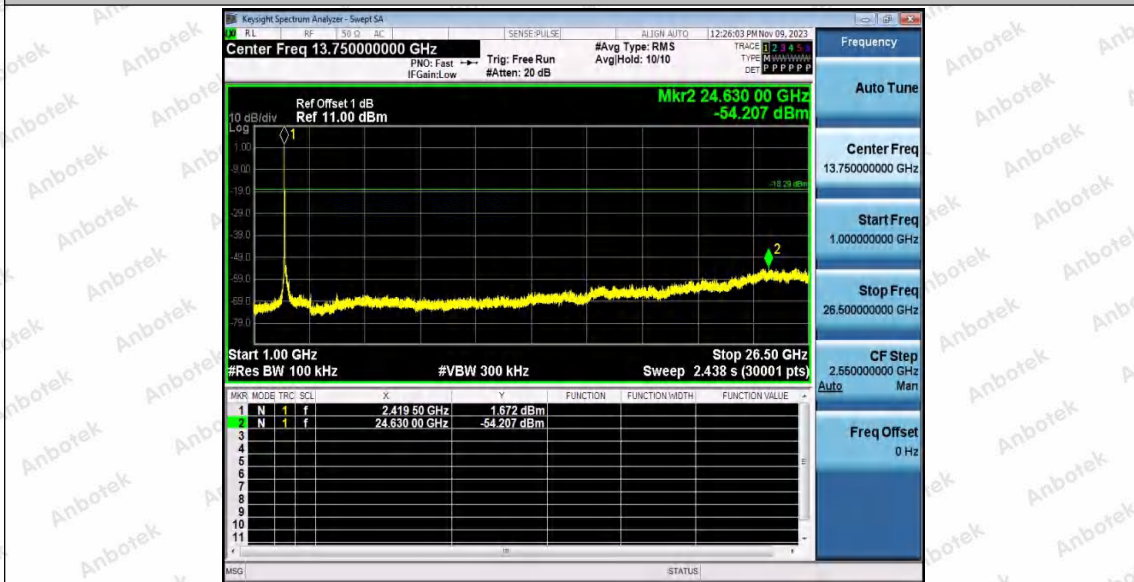

11G_Ant1_2437_0~Reference

Shenzhen Anbotek Compliance Laboratory Limited

Address: 1/F., Building D, Sogood Science and Technology Park, Sanwei Community, Hangcheng Street, Bao'an District, Shenzhen, Guangdong, China.
Tel: (86) 0755-26066440 Fax: (86) 0755-26014772 Email: service@anbotek.com

Hotline
400-003-0500
www.anbotek.com.cn