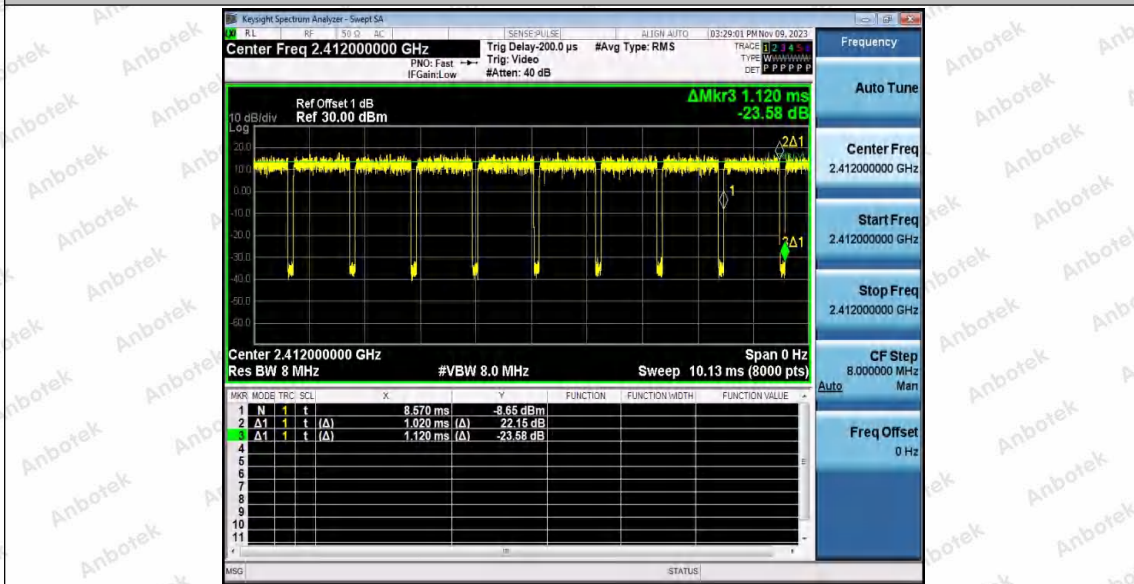

11AX20SISO_Ant1_2437

Shenzhen Anbotek Compliance Laboratory Limited

Address: 1/F., Building D, Sogood Science and Technology Park, Sanwei Community, Hangcheng Street, Bao'an District, Shenzhen, Guangdong, China.
Tel: (86) 0755-26066440 Fax: (86) 0755-26014772 Email: service@anbotek.com

Hotline 400-003-0500
www.anbotek.com.cn