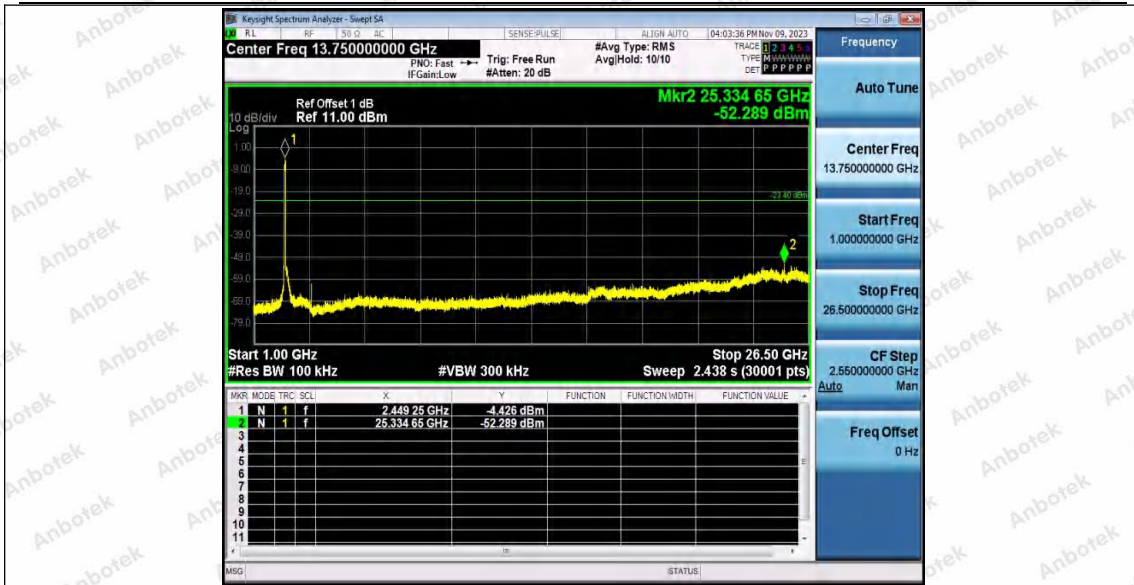

11AX40SISO_Ant2_2437_0~Reference