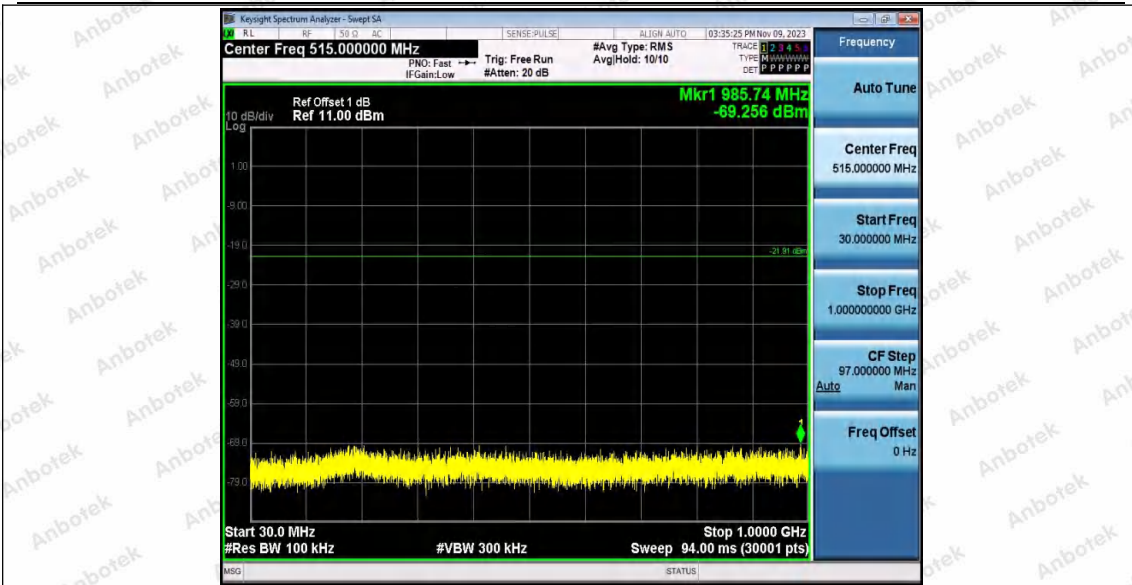

11AX20SISO_Ant2_2437_1000~26500