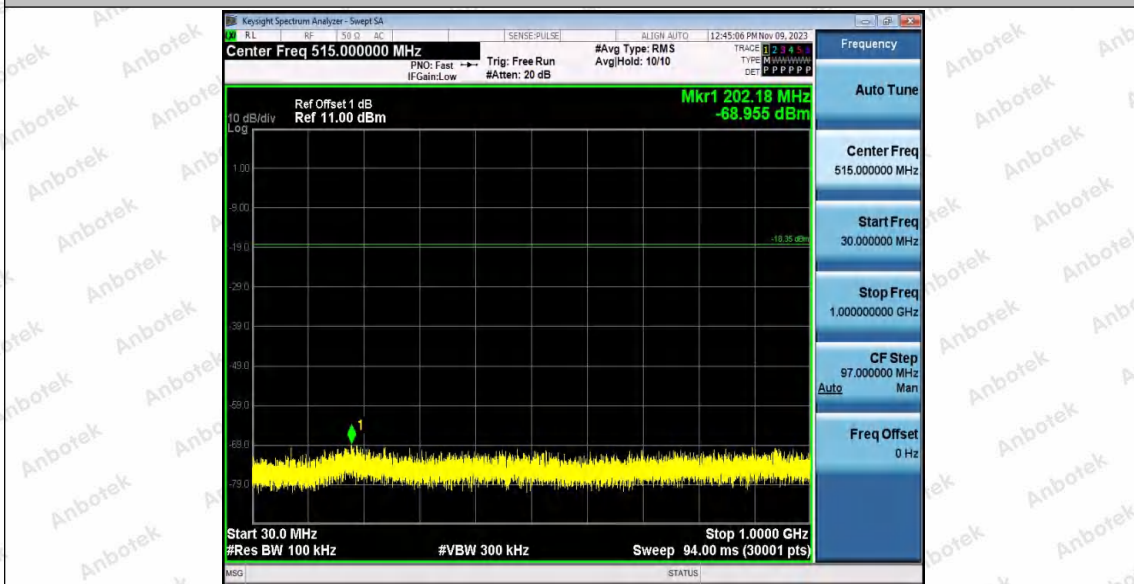

11G_Ant1_2412_1000~26500

Shenzhen Anbotek Compliance Laboratory Limited

Address: 1/F., Building D, Sogood Science and Technology Park, Sanwei Community, Hangcheng Street, Bao'an District, Shenzhen, Guangdong, China.
Tel: (86) 0755-26066440 Fax: (86) 0755-26014772 Email: service@anbotek.com

Hotline
400-003-0500
www.anbotek.com.cn