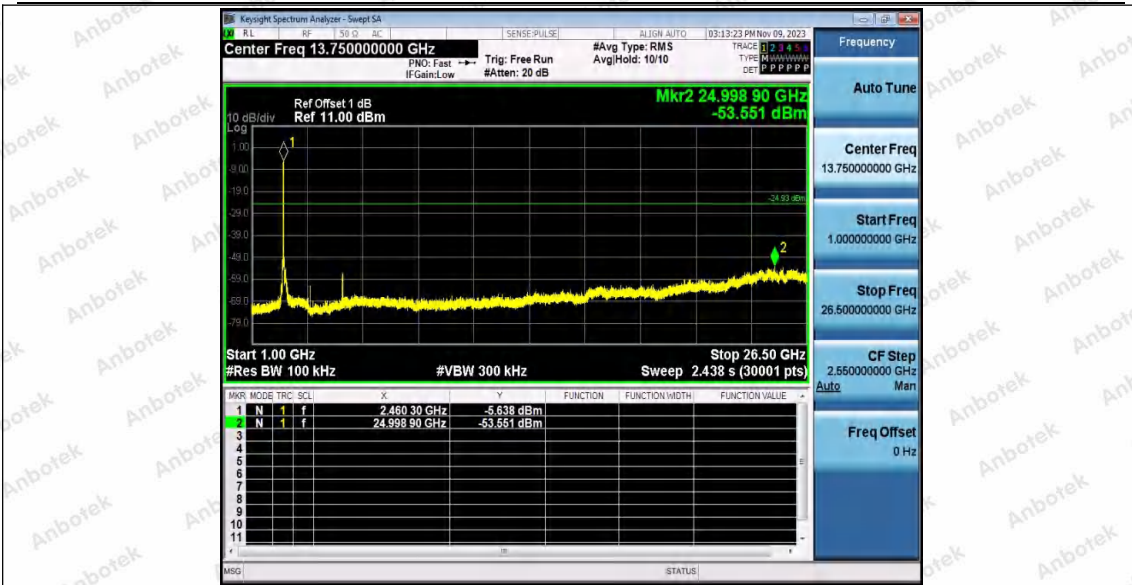

11N40SISO_Ant2_2452_0~Reference