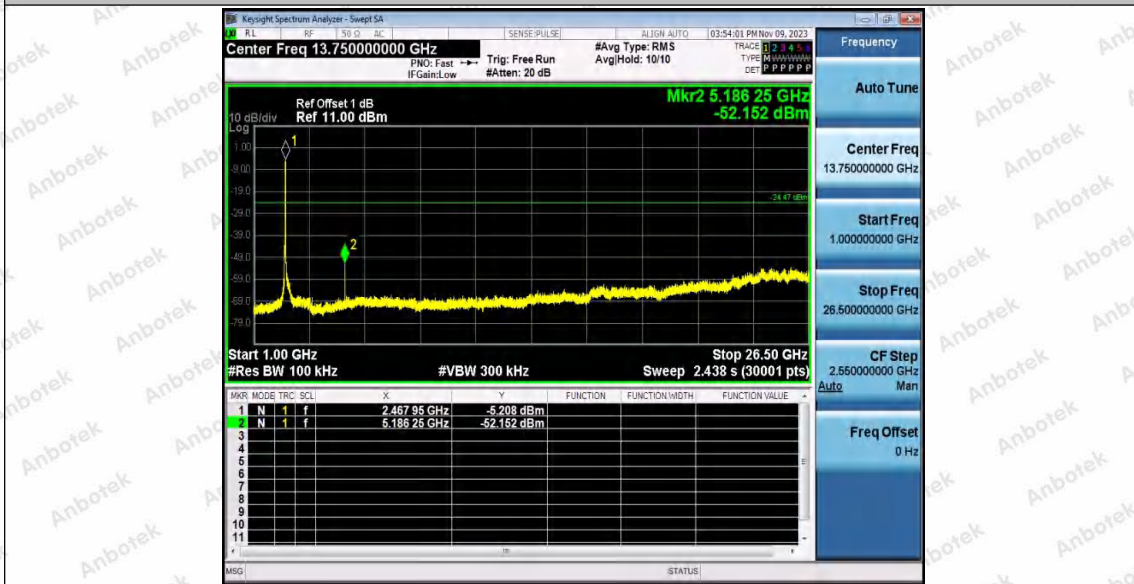

Shenzhen Anbotek Compliance Laboratory Limited

Address: 1/F., Building D, Sogood Science and Technology Park, Sanwei Community, Hangcheng Street, Bao'an District, Shenzhen, Guangdong, China.
Tel: (86) 0755-26066440 Fax: (86) 0755-26014772 Email: service@anbotek.com

Hotline
400-003-0500
www.anbotek.com.cn