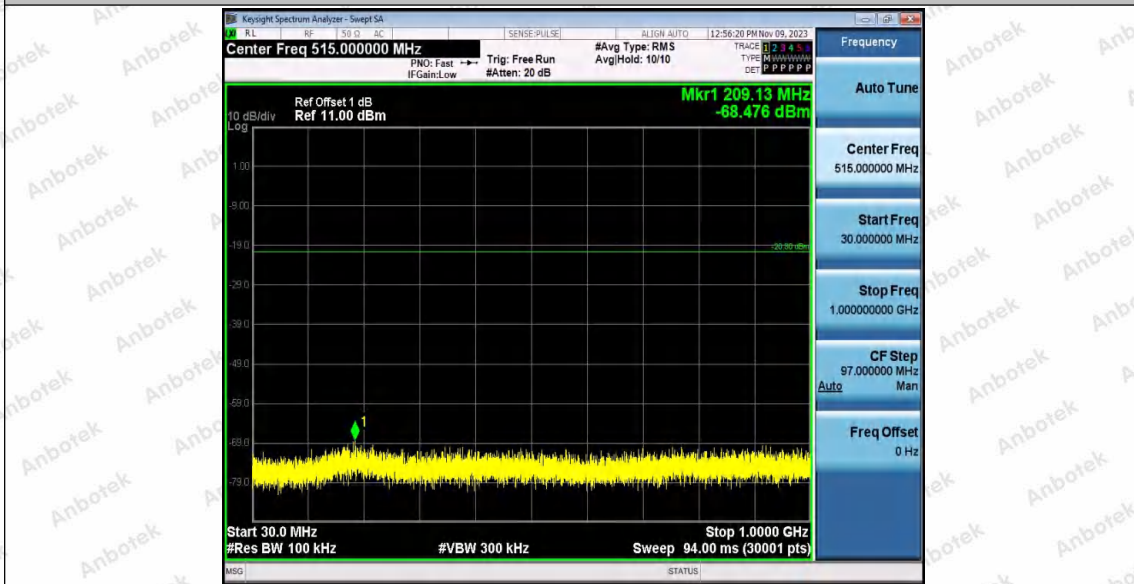

11N20SISO_Ant1_2412_1000~26500

Shenzhen Anbotek Compliance Laboratory Limited

Address: 1/F., Building D, Sogood Science and Technology Park, Sanwei Community, Hangcheng Street, Bao'an District, Shenzhen, Guangdong, China.
Tel: (86) 0755-26066440 Fax: (86) 0755-26014772 Email: service@anbotek.com

Hotline
400-003-0500
www.anbotek.com.cn