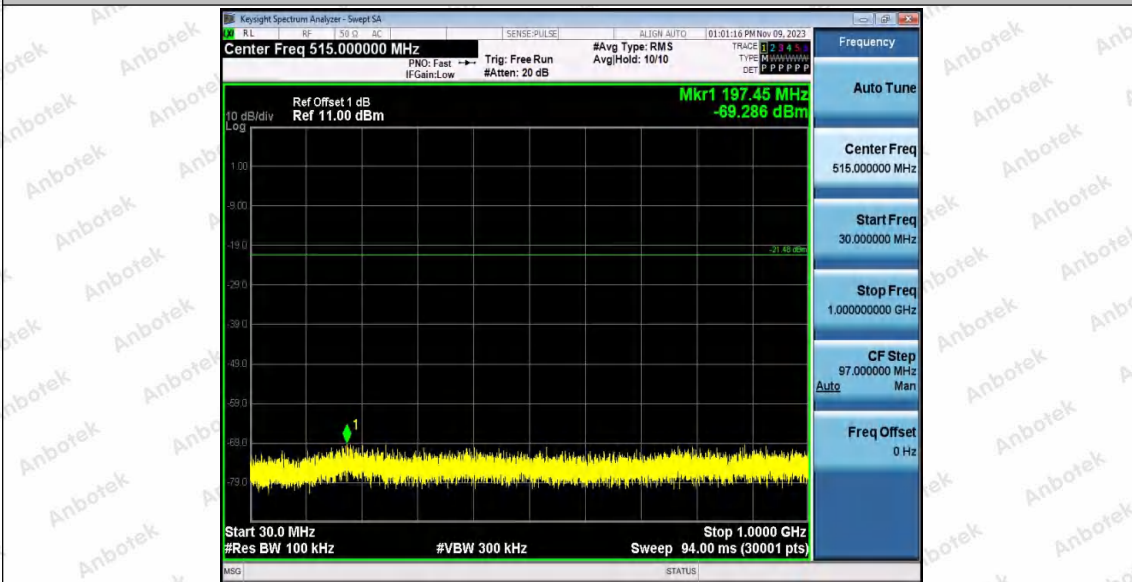

11N20SISO_Ant1_2462_1000~26500

Shenzhen Anbotek Compliance Laboratory Limited

Address: 1/F., Building D, Sogood Science and Technology Park, Sanwei Community, Hangcheng Street, Bao'an District, Shenzhen, Guangdong, China.
Tel: (86) 0755-26066440 Fax: (86) 0755-26014772 Email: service@anbotek.com

Hotline
400-003-0500
www.anbotek.com.cn