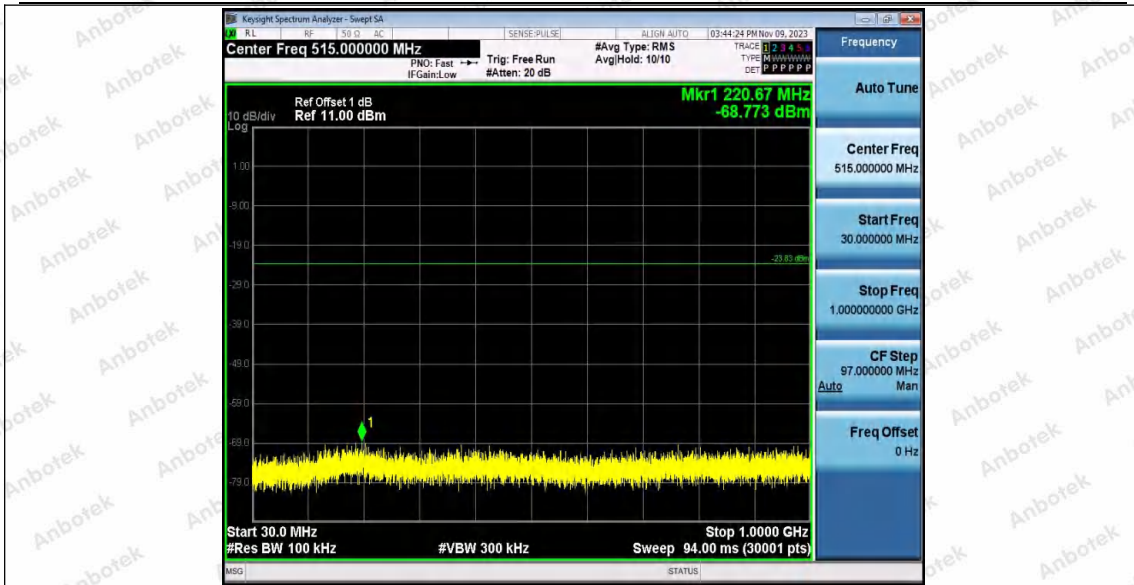

11AX40SISO_Ant2_2422_1000~26500