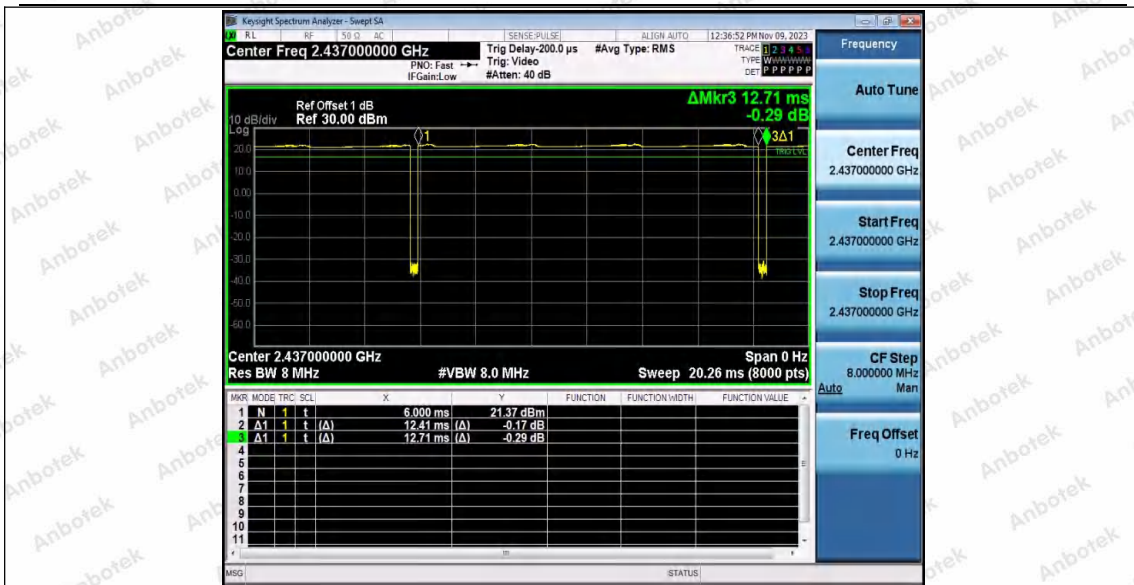

11B_Ant2_2437