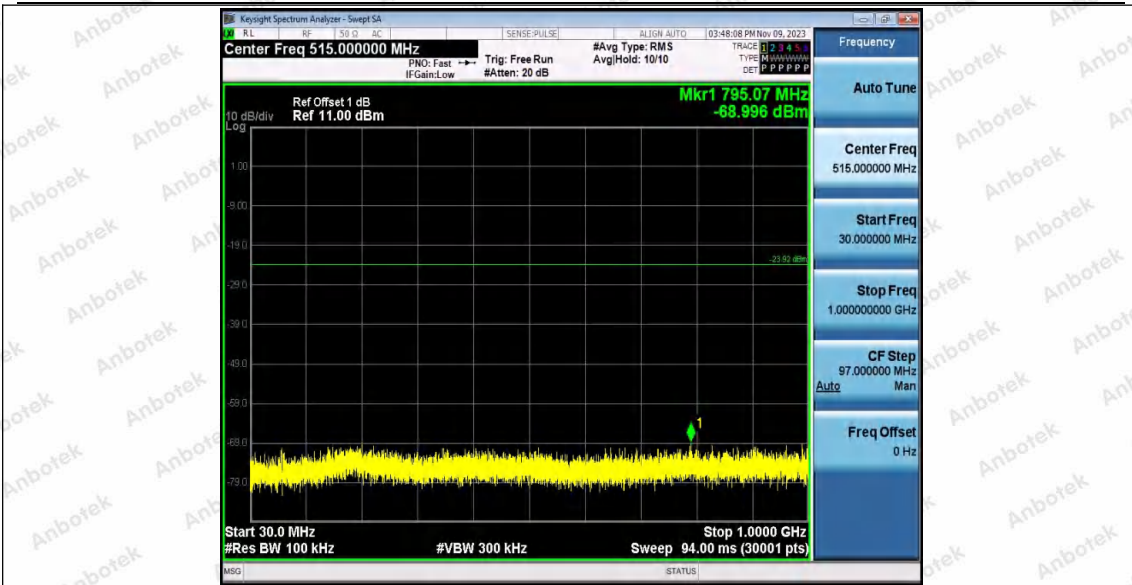

11AX40SISO_Ant2_2437_1000~26500