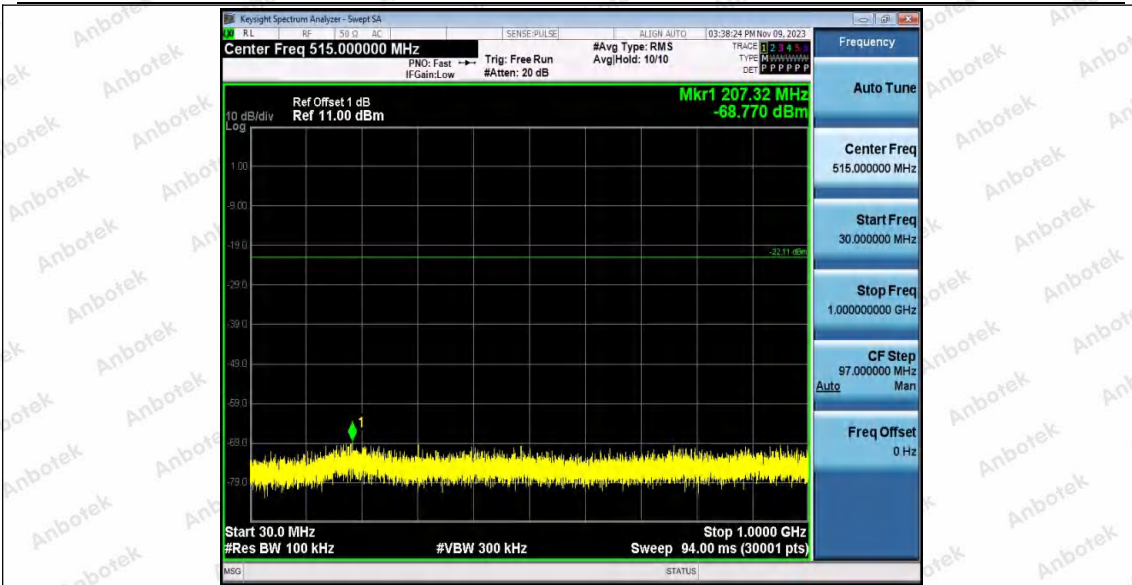

11AX20SISO_Ant2_2462_1000~26500