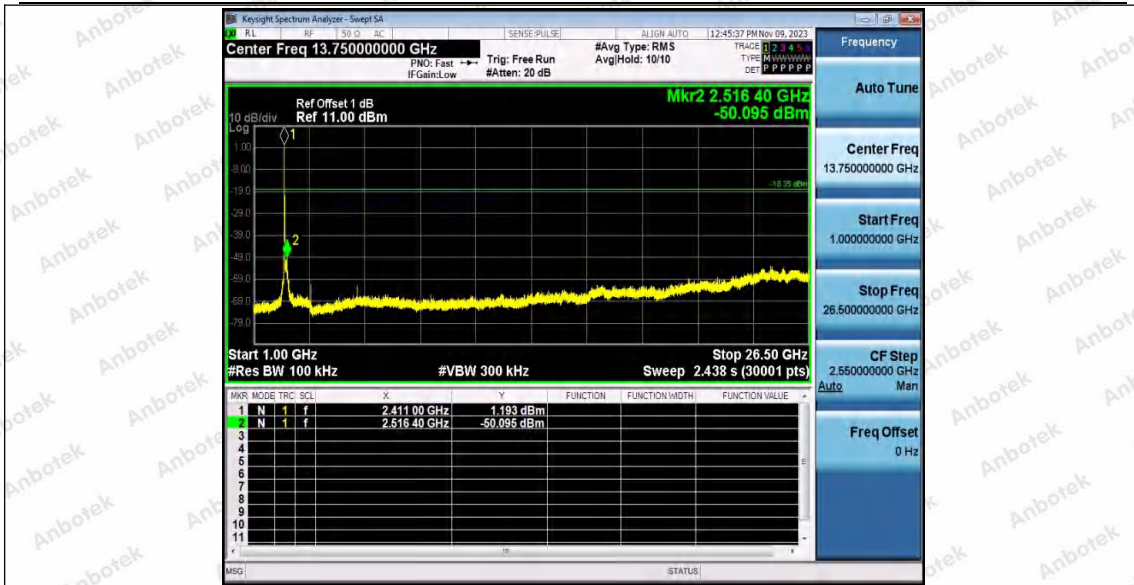

11G_Ant2_2412_0~Reference