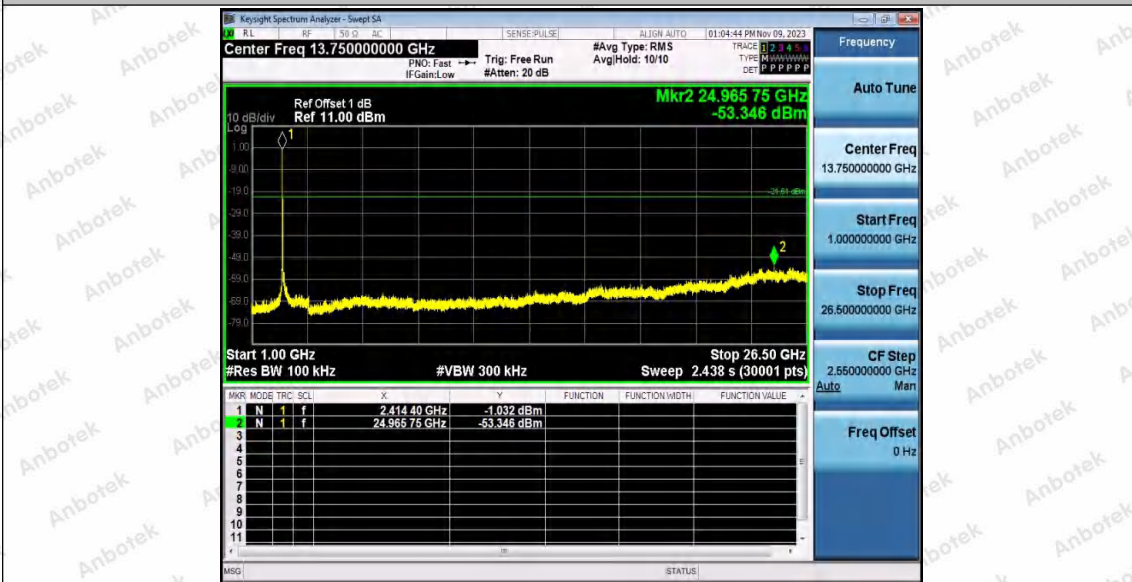

11N20SISO_Ant1_2437_0~Reference

Shenzhen Anbotek Compliance Laboratory Limited

Address: 1/F., Building D, Sogood Science and Technology Park, Sanwei Community, Hangcheng Street, Bao'an District, Shenzhen, Guangdong, China.
Tel: (86) 0755-26066440 Fax: (86) 0755-26014772 Email: service@anbotek.com

Hotline
400-003-0500
www.anbotek.com.cn