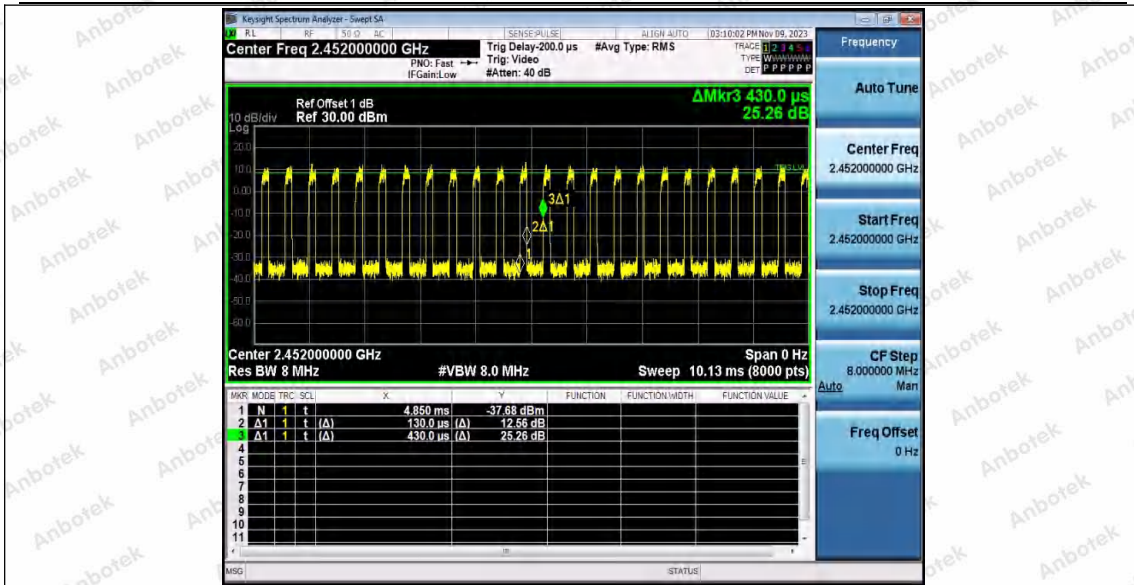

11N40SISO_Ant2_2452