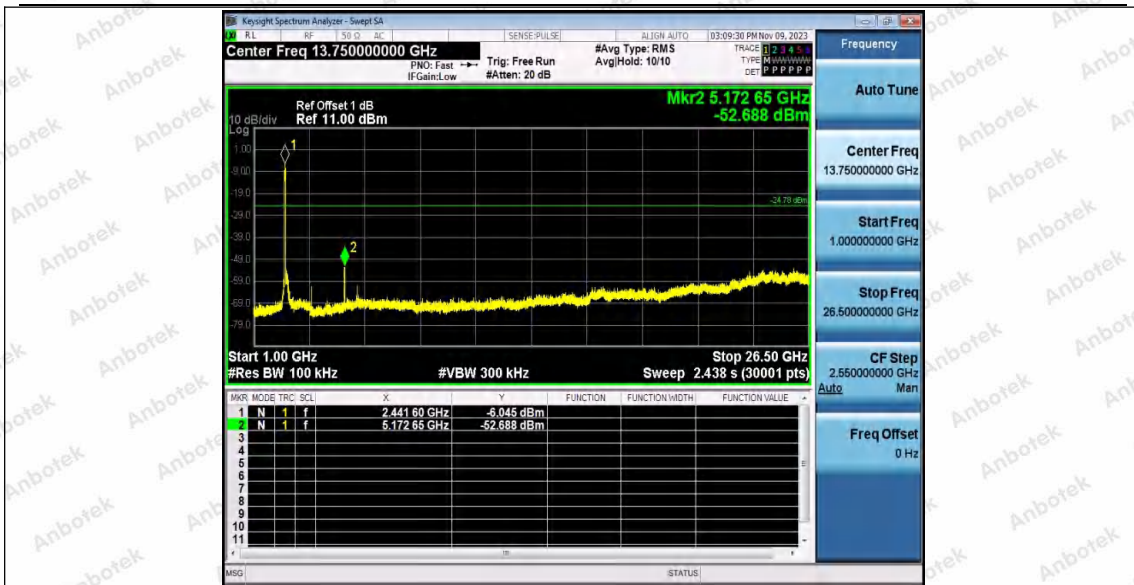

11N40SISO_Ant2_2437_0~Reference