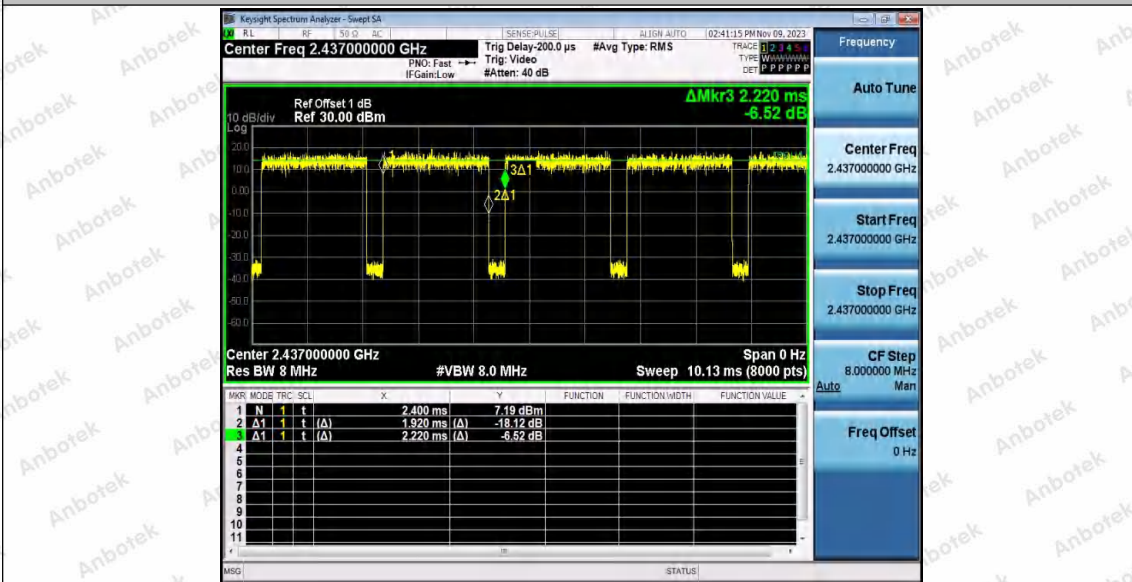

11N20SISO_Ant1_2462

Shenzhen Anbotek Compliance Laboratory Limited

Address: 1/F., Building D, Sogood Science and Technology Park, Sanwei Community, Hangcheng Street, Bao'an District, Shenzhen, Guangdong, China.
Tel: (86) 0755-26066440 Fax: (86) 0755-26014772 Email: service@anbotek.com

Hotline
400-003-0500
www.anbotek.com.cn