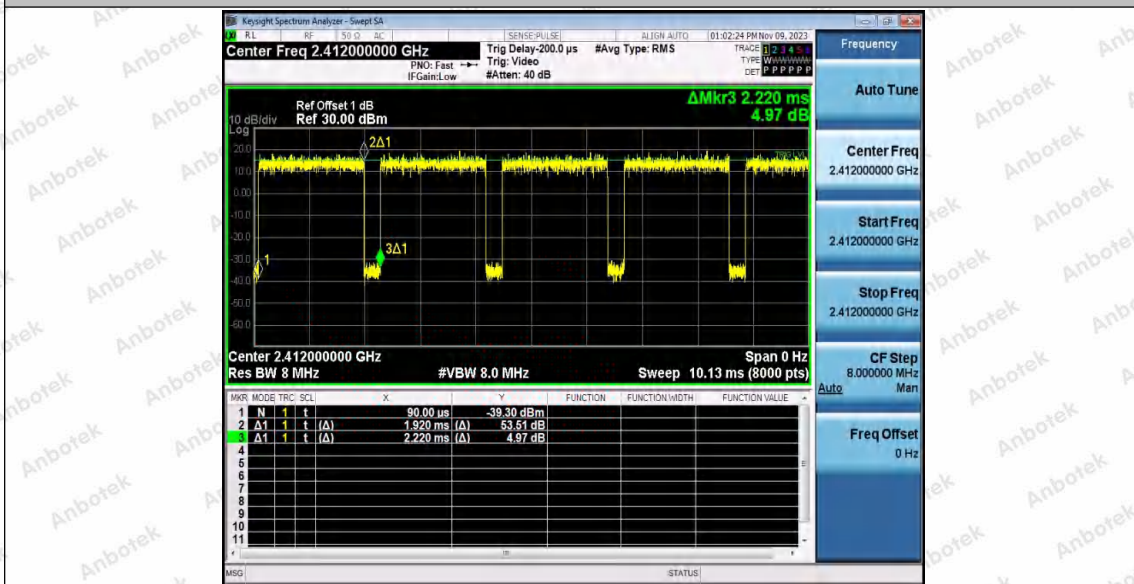

11N20SISO_Ant1_2437

Shenzhen Anbotek Compliance Laboratory Limited

Address: 1/F., Building D, Sogood Science and Technology Park, Sanwei Community, Hangcheng Street, Bao'an District, Shenzhen, Guangdong, China.
Tel: (86) 0755-26066440 Fax: (86) 0755-26014772 Email: service@anbotek.com

Hotline 400-003-0500
www.anbotek.com.cn