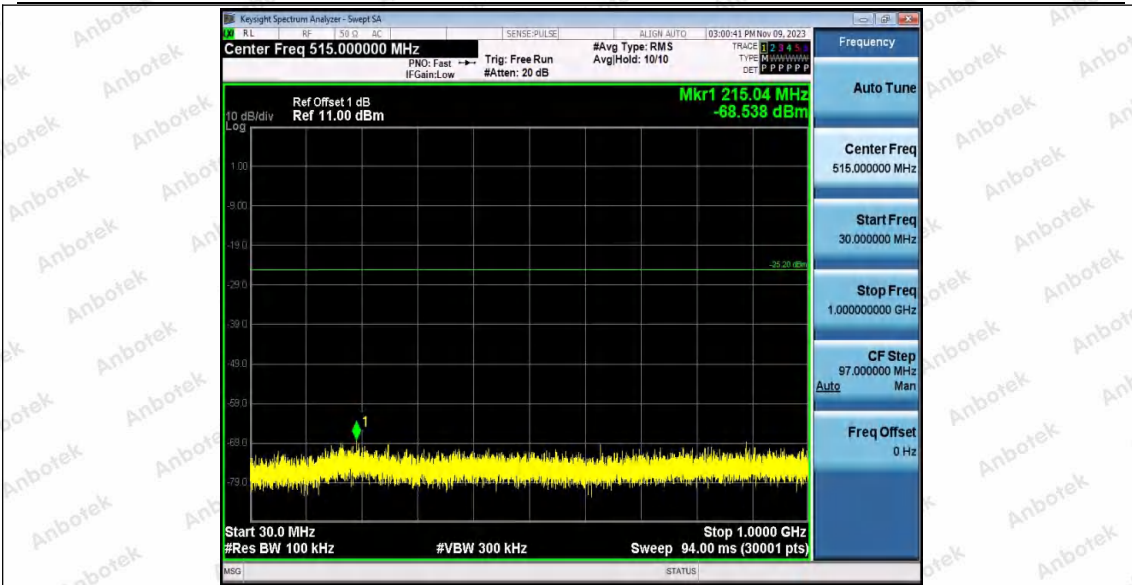

11N40SISO_Ant2_2452_1000~26500