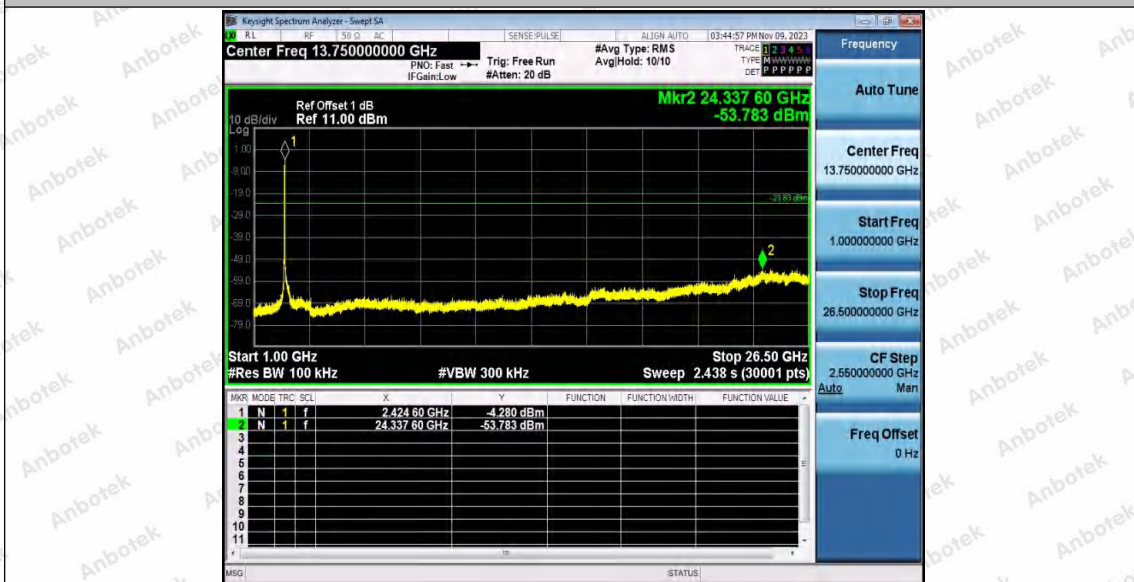

11AX40SISO_Ant1_2437_0~Reference

Shenzhen Anbotek Compliance Laboratory Limited

Address: 1/F., Building D, Sogood Science and Technology Park, Sanwei Community, Hangcheng Street, Bao'an District, Shenzhen, Guangdong, China.
Tel: (86) 0755-26066440 Fax: (86) 0755-26014772 Email: service@anbotek.com

Hotline
400-003-0500
www.anbotek.com.cn