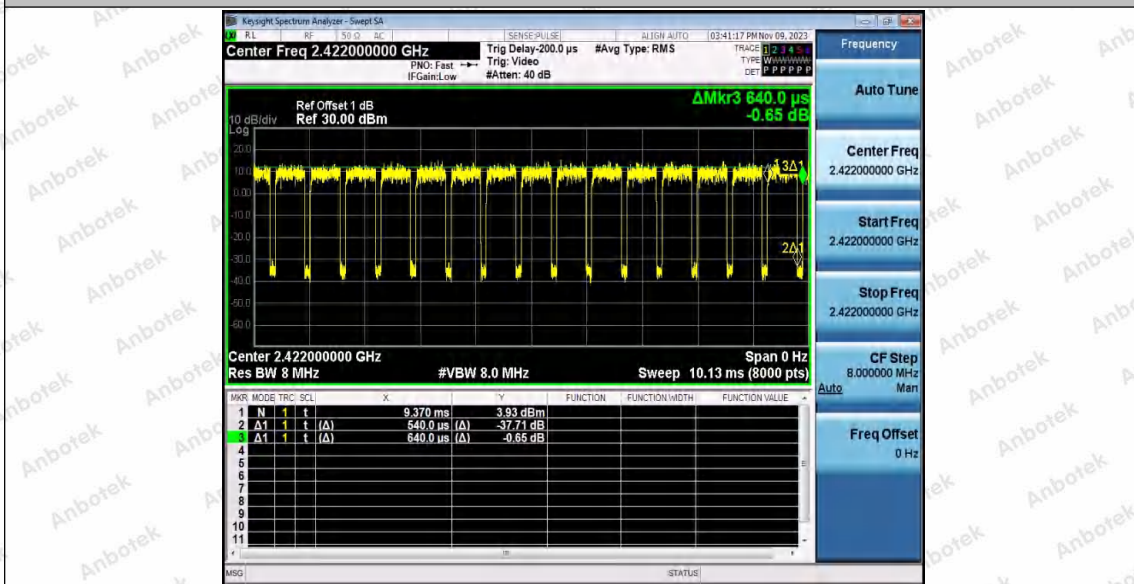

11AX40SISO_Ant1_2437

Shenzhen Anbotek Compliance Laboratory Limited

Address: 1/F., Building D, Sogood Science and Technology Park, Sanwei Community, Hangcheng Street, Bao'an District, Shenzhen, Guangdong, China.
Tel: (86) 0755-26066440 Fax: (86) 0755-26014772 Email: service@anbotek.com

Hotline
400-003-0500
www.anbotek.com.cn