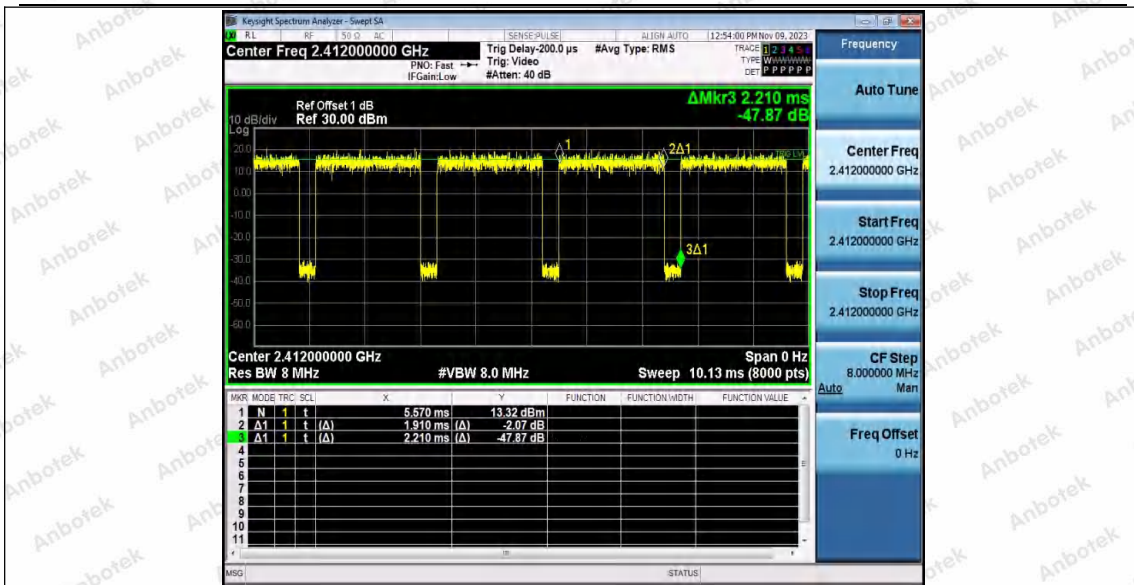

11N20SISO_Ant2_2412