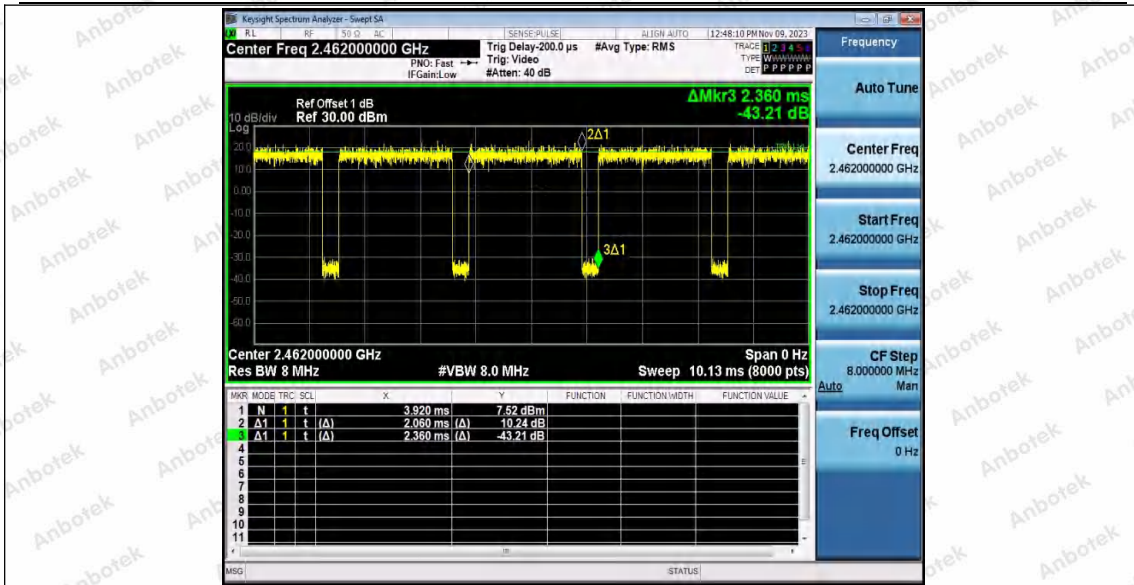

11G_Ant2_2462