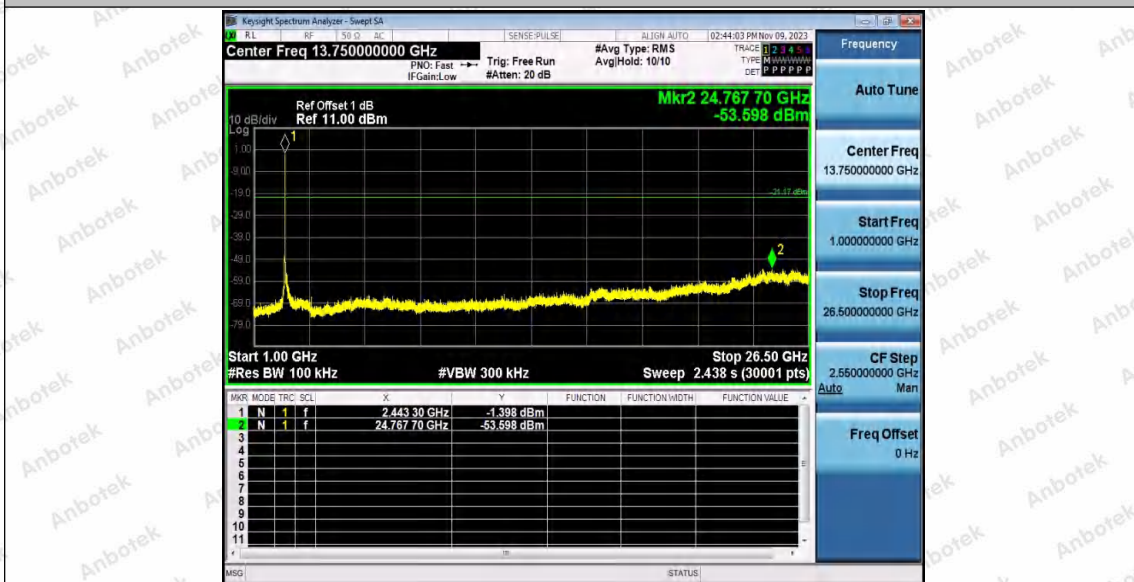

11N20SISO_Ant1_2462_0~Reference

Shenzhen Anbotek Compliance Laboratory Limited

Address: 1/F., Building D, Sogood Science and Technology Park, Sanwei Community, Hangcheng Street, Bao'an District, Shenzhen, Guangdong, China.
Tel: (86) 0755-26066440 Fax: (86) 0755-26014772 Email: service@anbotek.com

Hotline
400-003-0500
www.anbotek.com.cn