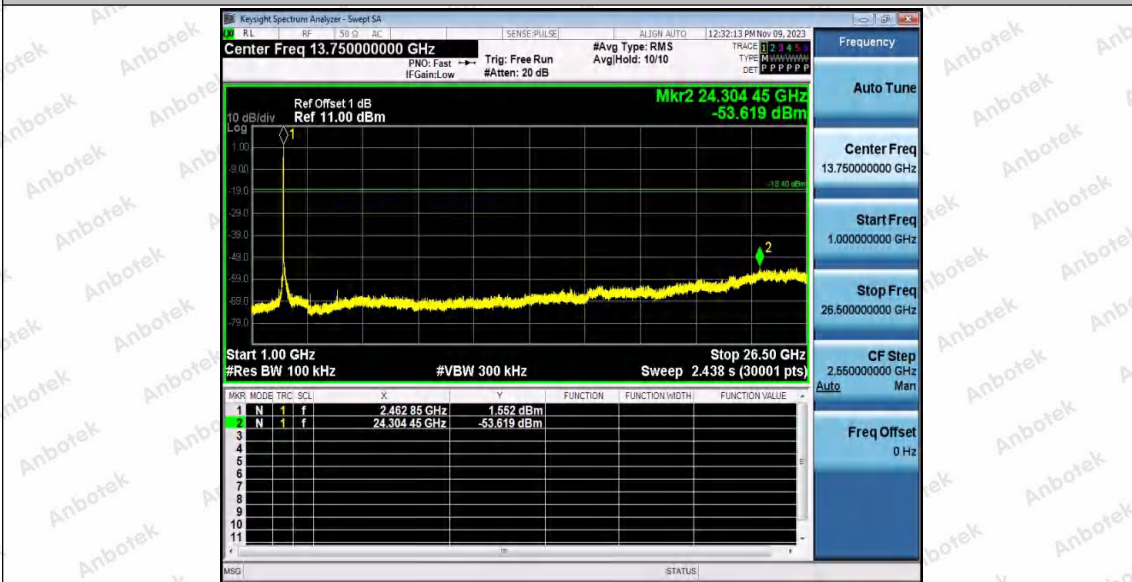

11N20SISO_Ant1_2412_0~Reference

Shenzhen Anbotek Compliance Laboratory Limited

Address: 1/F., Building D, Sogood Science and Technology Park, Sanwei Community, Hangcheng Street, Bao'an District, Shenzhen, Guangdong, China.
Tel: (86) 0755-26066440 Fax: (86) 0755-26014772 Email: service@anbotek.com

Hotline
400-003-0500
www.anbotek.com.cn