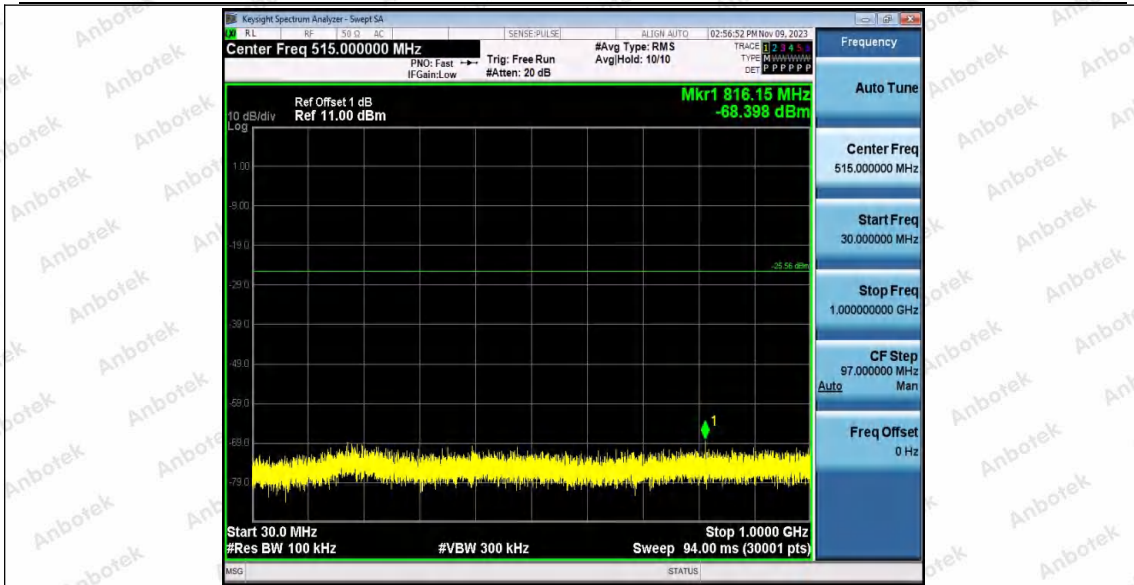

11N40SISO_Ant2_2437_1000~26500