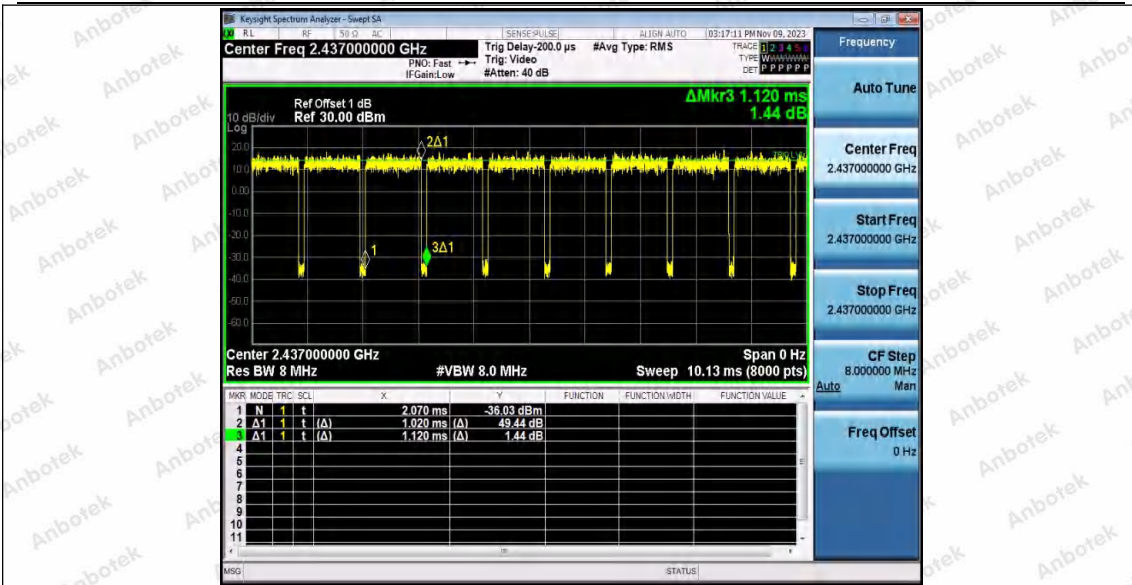

11AX20SISO_Ant2_2437