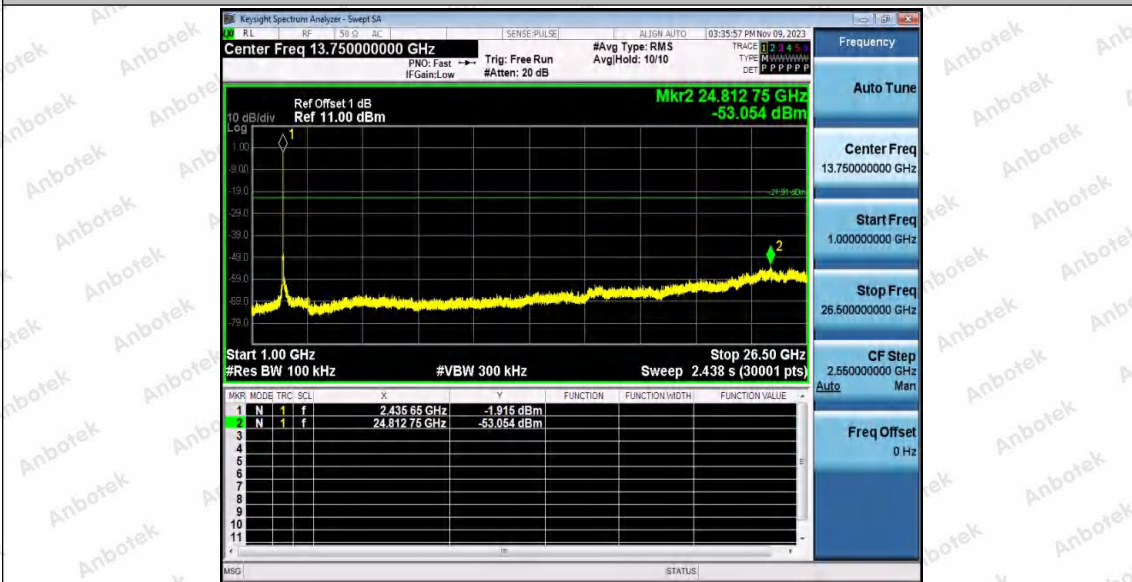

11AX20SISO_Ant1_2462_0~Reference

Shenzhen Anbotek Compliance Laboratory Limited

Address: 1/F., Building D, Sogood Science and Technology Park, Sanwei Community, Hangcheng Street, Bao'an District, Shenzhen, Guangdong, China.
Tel: (86) 0755-26066440 Fax: (86) 0755-26014772 Email: service@anbotek.com

Hotline
400-003-0500
www.anbotek.com.cn