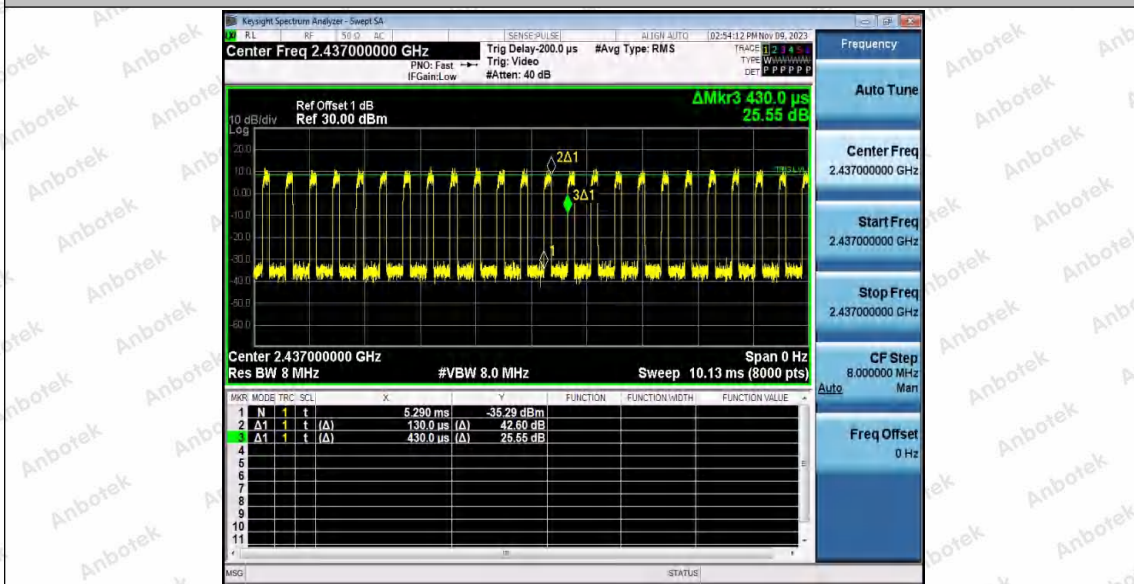

11N40SISO_Ant1_2452

Shenzhen Anbotek Compliance Laboratory Limited

Address: 1/F., Building D, Sogood Science and Technology Park, Sanwei Community, Hangcheng Street, Bao'an District, Shenzhen, Guangdong, China.
Tel: (86) 0755-26066440 Fax: (86) 0755-26014772 Email: service@anbotek.com

Hotline 400-003-0500
www.anbotek.com.cn