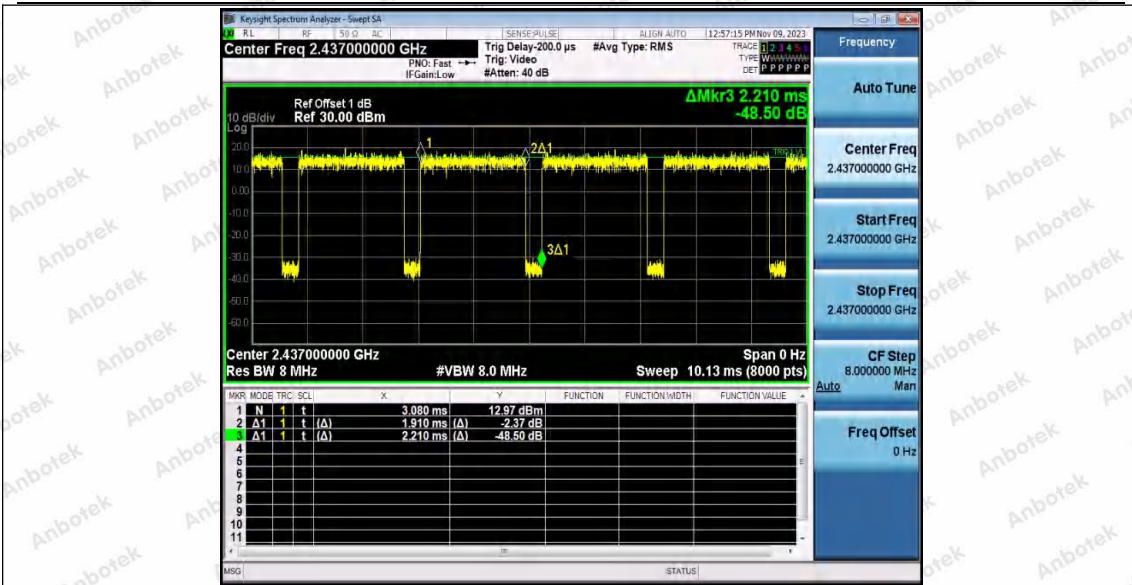

11N20SISO_Ant2_2437