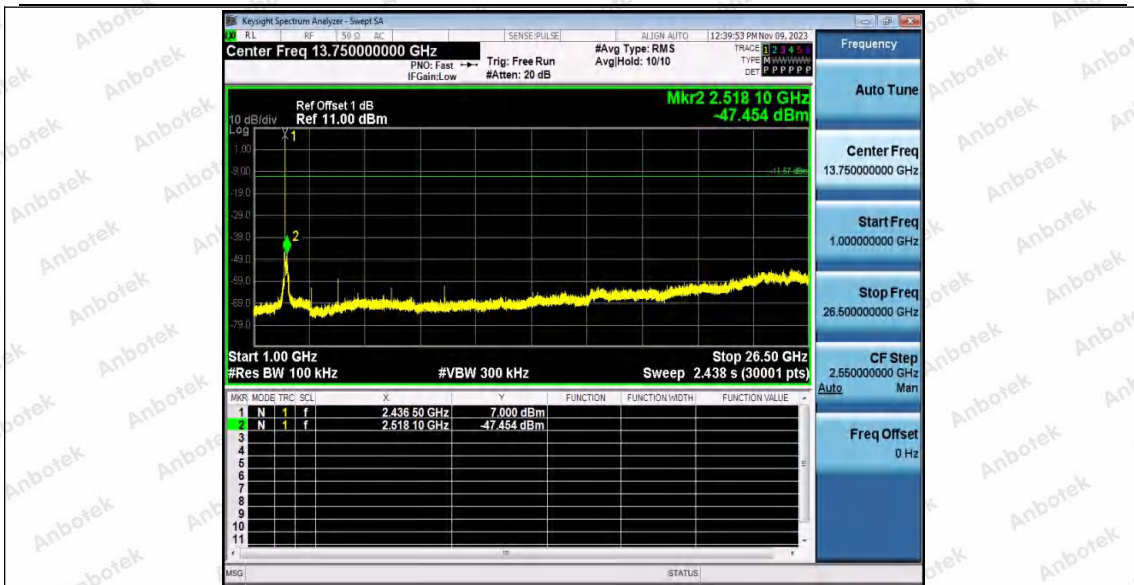

Shenzhen Anbotek Compliance Laboratory Limited

Address: 1/F., Building D, Sogood Science and Technology Park, Sanwei Community, Hangcheng Street, Bao'an District, Shenzhen, Guangdong, China.
Tel: (86) 0755-26066440 Fax: (86) 0755-26014772 Email: service@anbotek.com

Hotline
400-003-0500
www.anbotek.com.cn