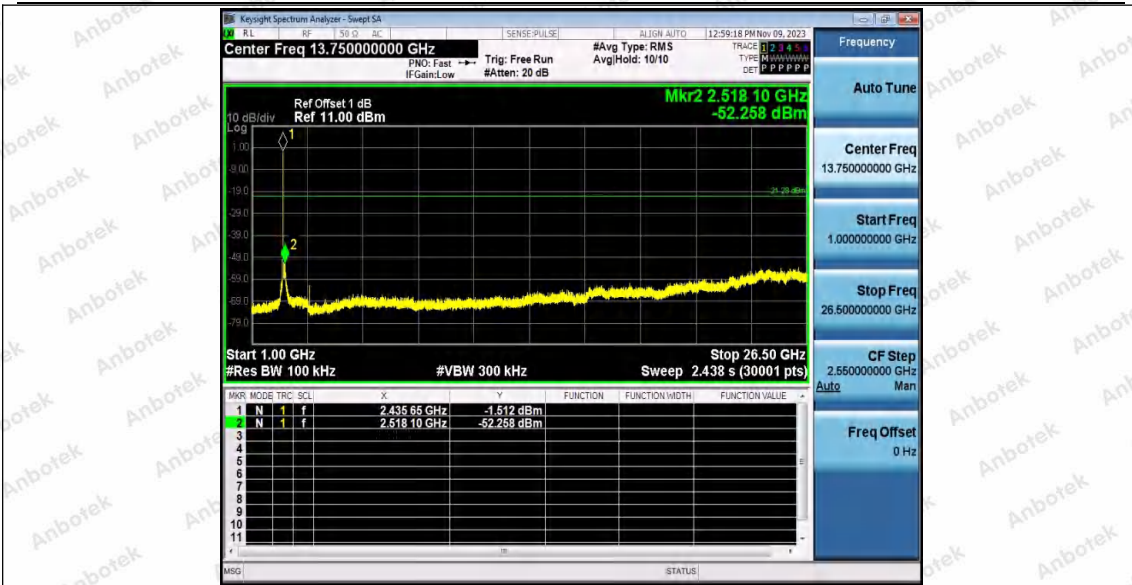

11N20SISO_Ant2_2437_0~Reference