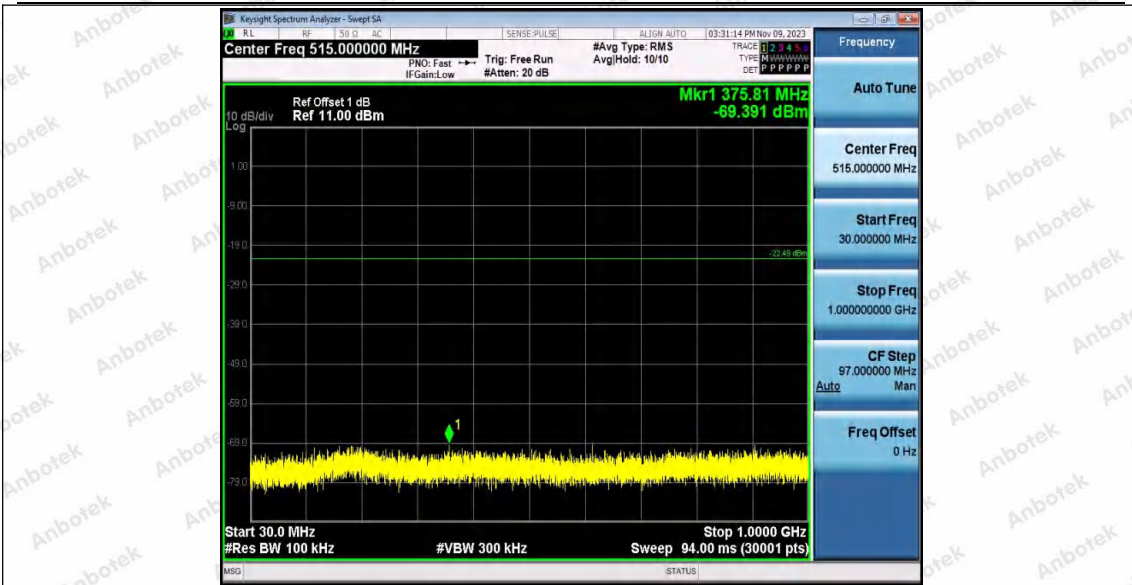

11AX20SISO_Ant2_2412_1000~26500