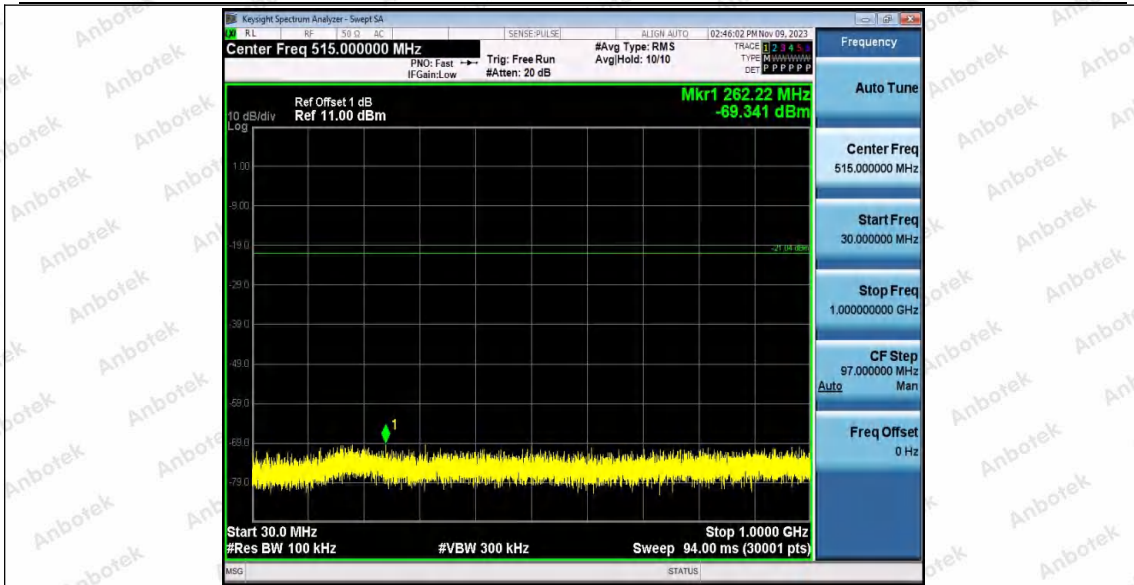

11N20SISO_Ant2_2462_1000~26500