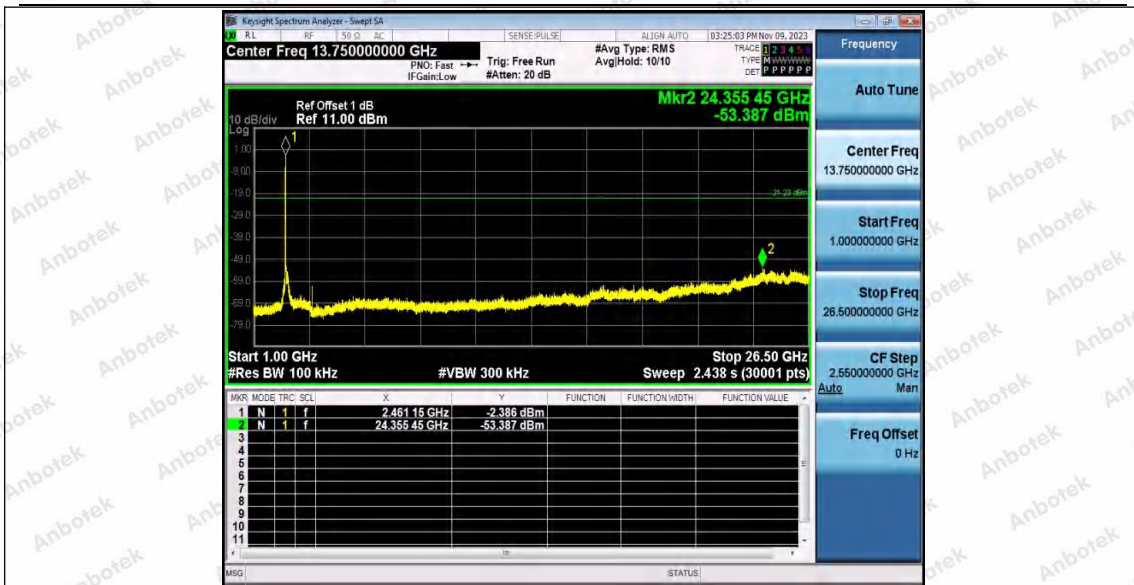

11AX20SISO_Ant2_2462_0~Reference