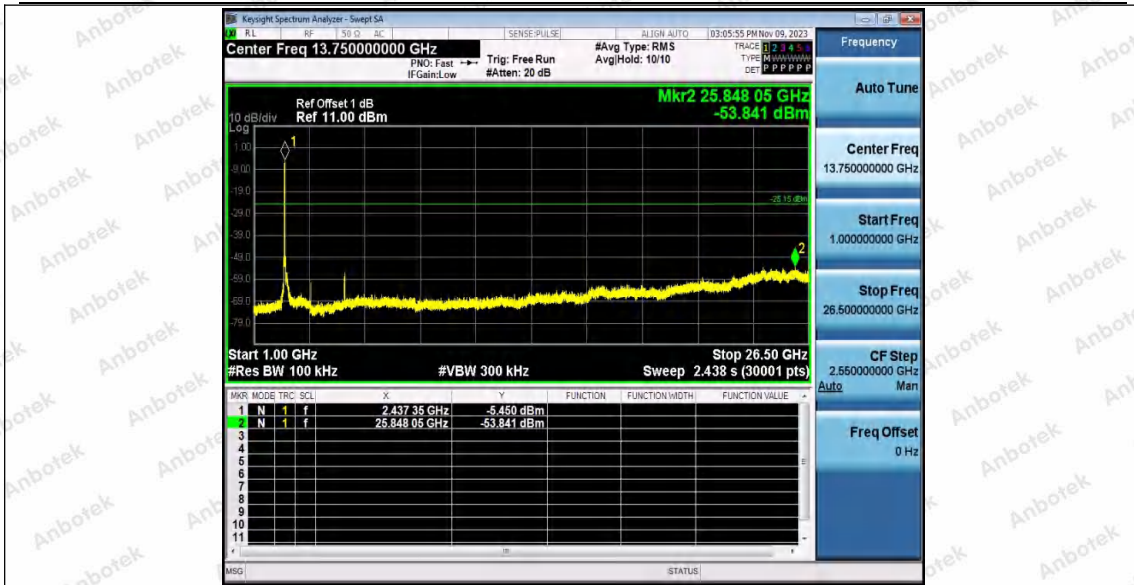

11N40SISO_Ant2_2422_0~Reference