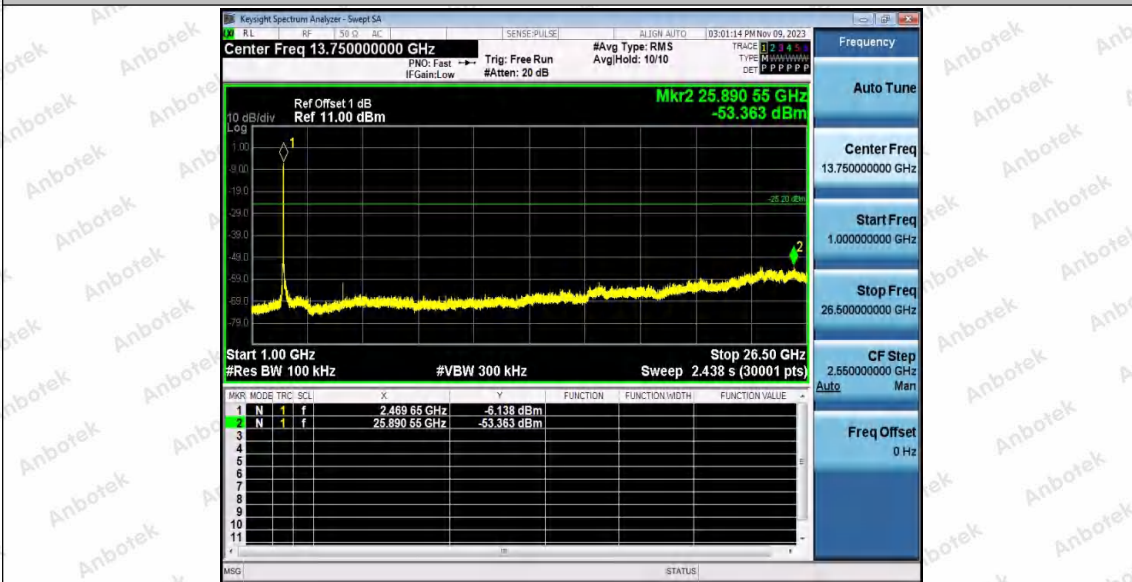

11AX20SISO_Ant1_2412_0~Reference

Shenzhen Anbotek Compliance Laboratory Limited

Address: 1/F., Building D, Sogood Science and Technology Park, Sanwei Community, Hangcheng Street, Bao'an District, Shenzhen, Guangdong, China.
Tel: (86) 0755-26066440 Fax: (86) 0755-26014772 Email: service@anbotek.com

Hotline
400-003-0500
www.anbotek.com.cn