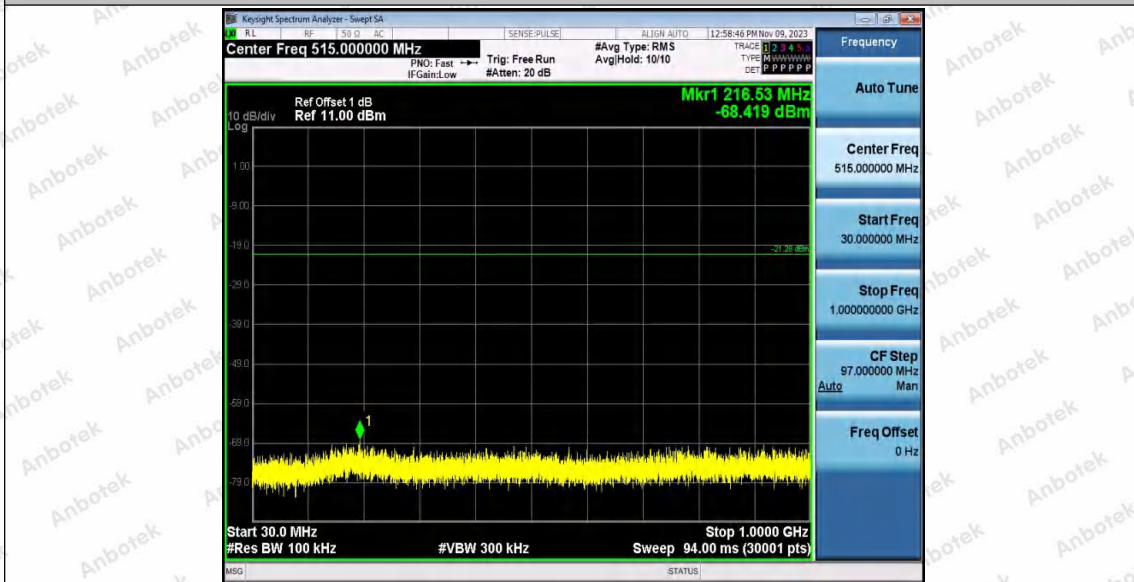

11N20SISO_Ant1_2437_1000~26500

Shenzhen Anbotek Compliance Laboratory Limited

Address: 1/F., Building D, Sogood Science and Technology Park, Sanwei Community, Hangcheng Street, Bao'an District, Shenzhen, Guangdong, China.
Tel: (86) 0755-26066440 Fax: (86) 0755-26014772 Email: service@anbotek.com

Hotline
400-003-0500
www.anbotek.com.cn