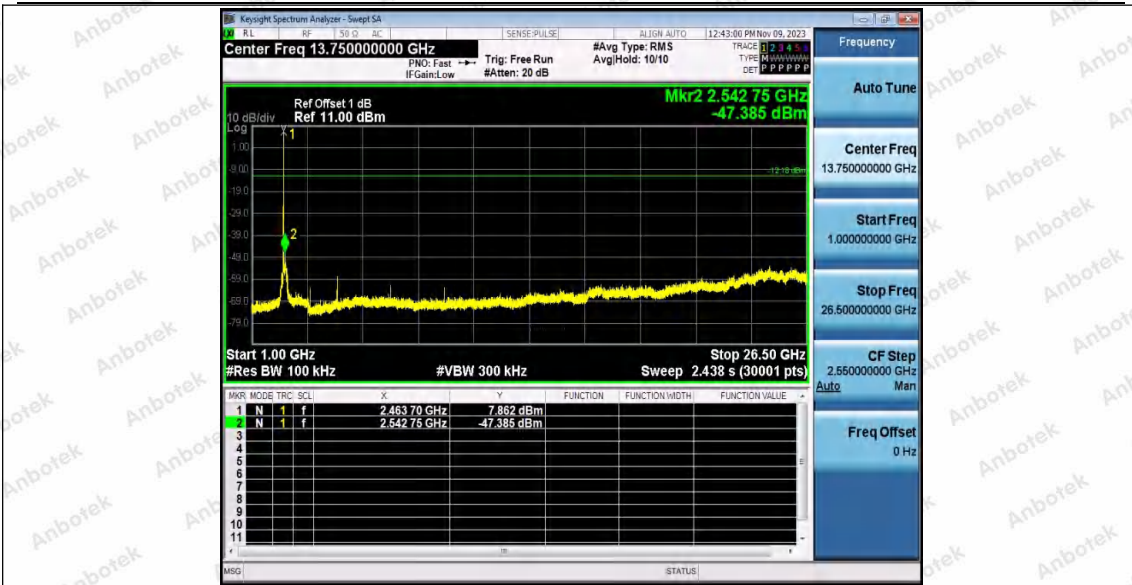

11B_Ant2_2462_0~Reference