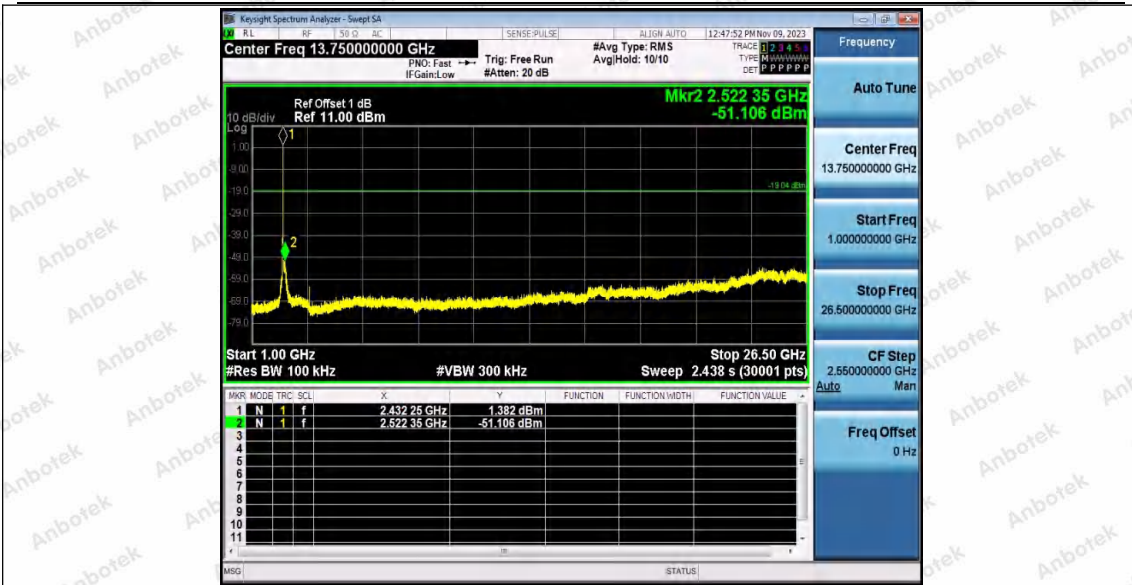

11G_Ant2_2437_0~Reference