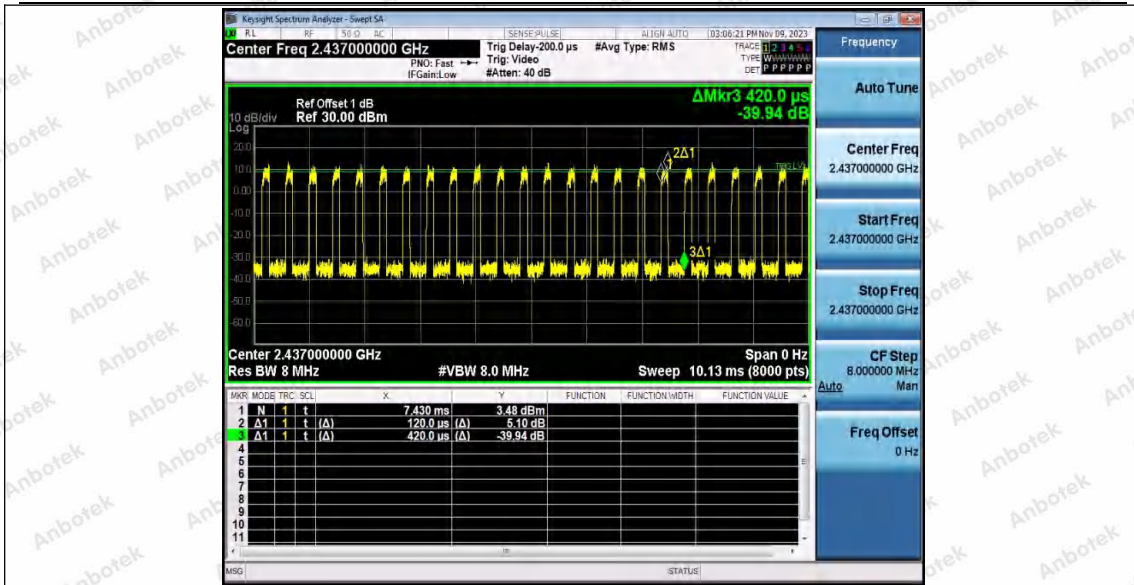

11N40SISO_Ant2_2437