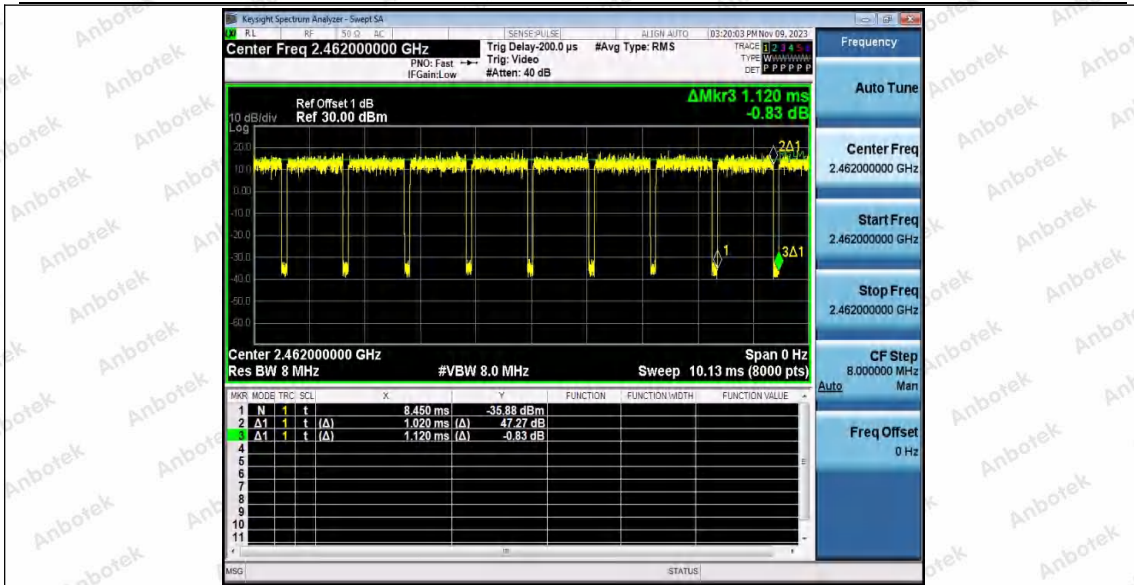

11AX20SISO_Ant2_2462