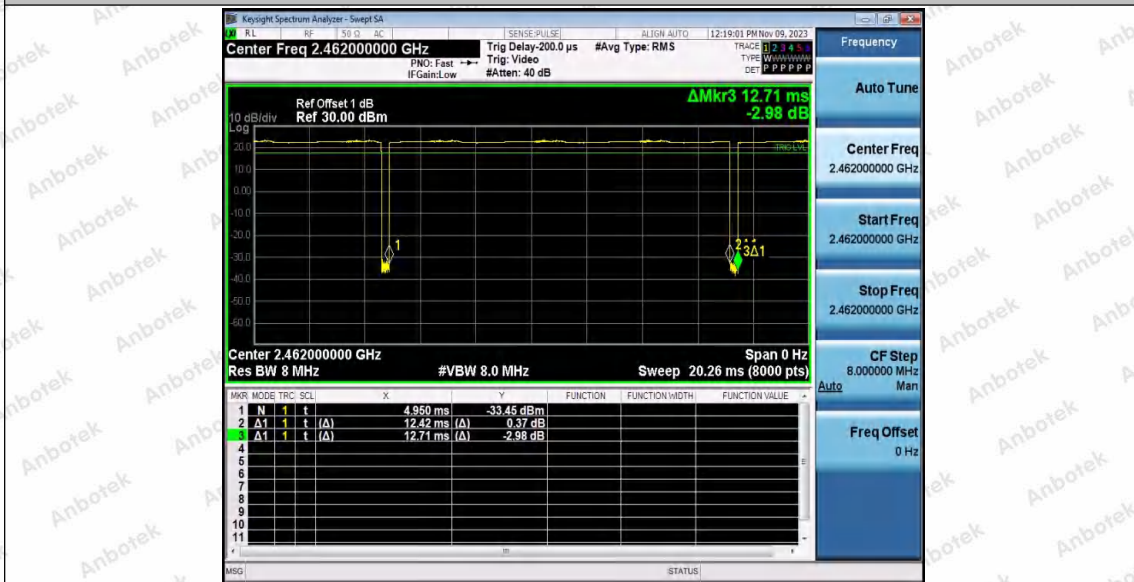

11G_Ant1_2412

Shenzhen Anbotek Compliance Laboratory Limited

Address: 1/F., Building D, Sogood Science and Technology Park, Sanwei Community, Hangcheng Street, Bao'an District, Shenzhen, Guangdong, China.
Tel: (86) 0755-26066440 Fax: (86) 0755-26014772 Email: service@anbotek.com

Hotline 400-003-0500
www.anbotek.com.cn