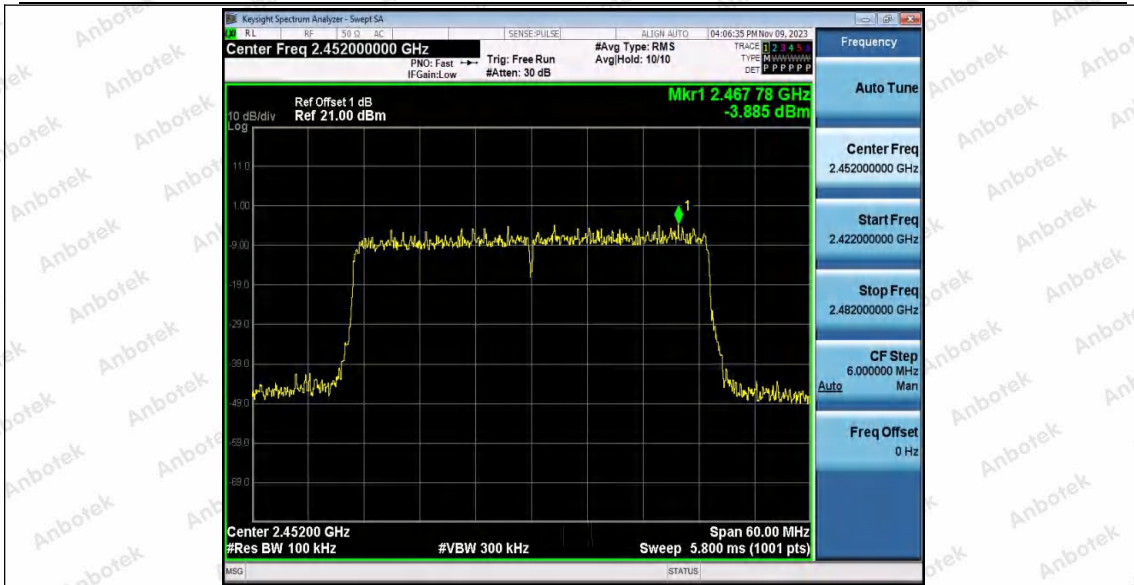

11AX40SISO_Ant1_2452_30~1000