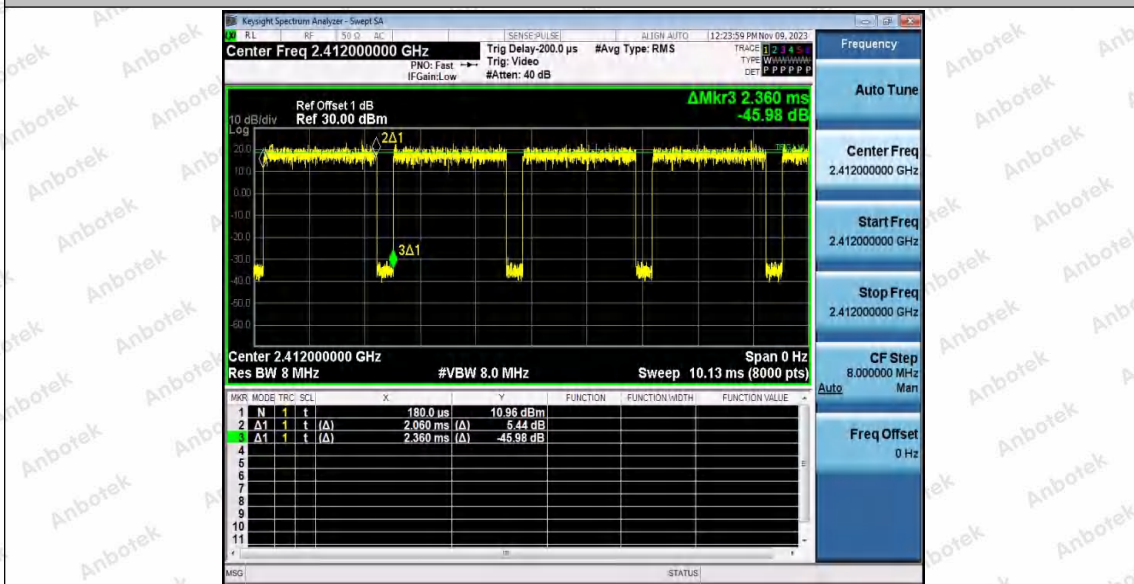

11G_Ant1_2437

Shenzhen Anbotek Compliance Laboratory Limited

Address: 1/F., Building D, Sogood Science and Technology Park, Sanwei Community, Hangcheng Street, Bao'an District, Shenzhen, Guangdong, China.
Tel: (86) 0755-26066440 Fax: (86) 0755-26014772 Email: service@anbotek.com

Hotline
400-003-0500
www.anbotek.com.cn