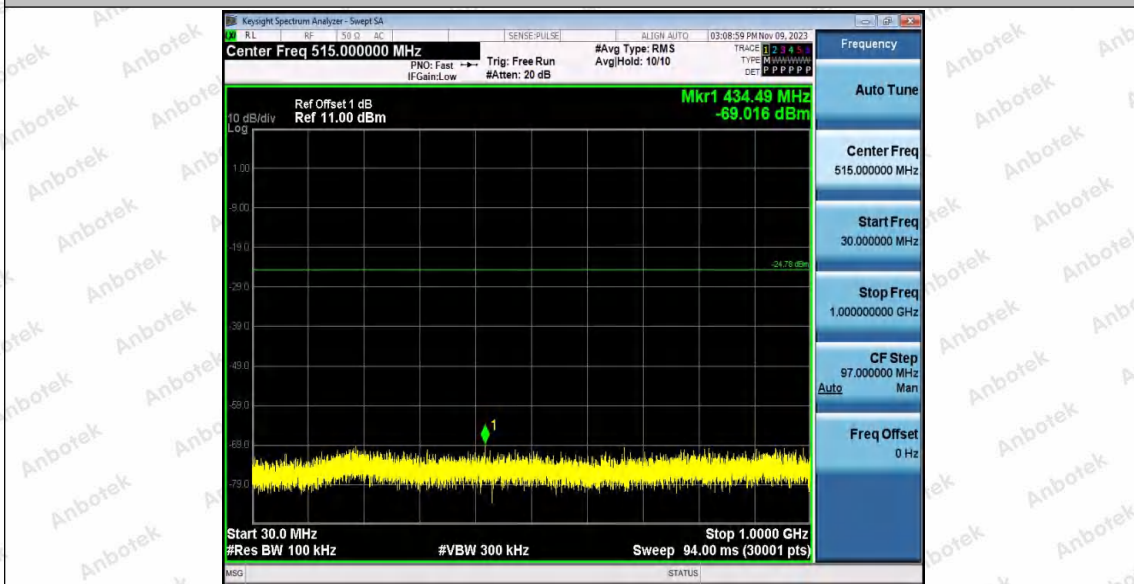

11N40SISO_Ant1_2437_1000~26500

Shenzhen Anbotek Compliance Laboratory Limited

Address: 1/F., Building D, Sogood Science and Technology Park, Sanwei Community, Hangcheng Street, Bao'an District, Shenzhen, Guangdong, China.
Tel: (86) 0755-26066440 Fax: (86) 0755-26014772 Email: service@anbotek.com

Hotline
400-003-0500
www.anbotek.com.cn