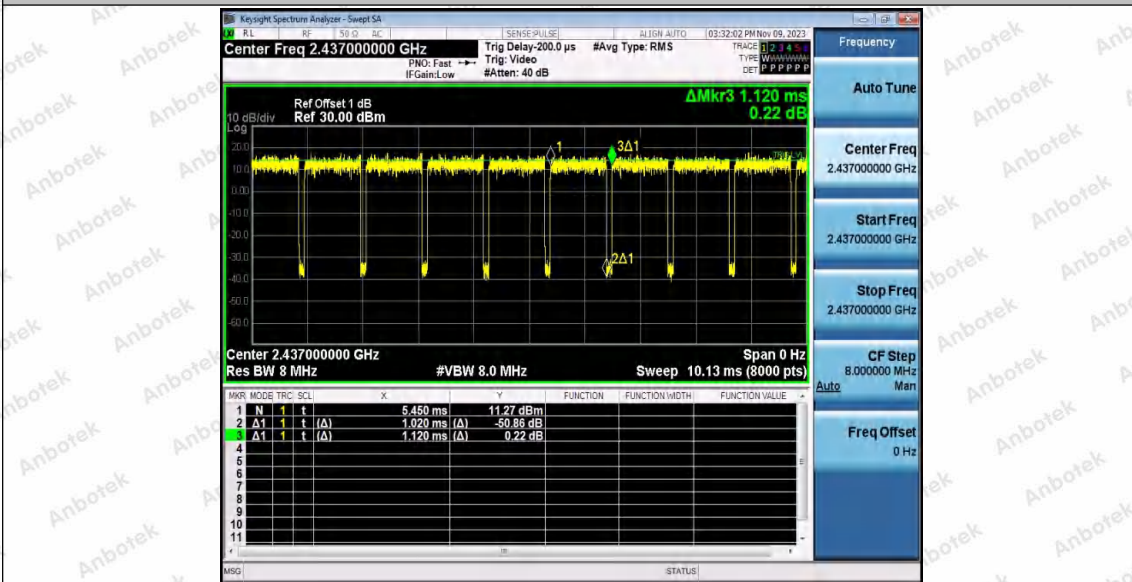

11AX20SISO_Ant1_2462

Shenzhen Anbotek Compliance Laboratory Limited

Address: 1/F., Building D, Sogood Science and Technology Park, Sanwei Community, Hangcheng Street, Bao'an District, Shenzhen, Guangdong, China.
Tel: (86) 0755-26066440 Fax: (86) 0755-26014772 Email: service@anbotek.com

Hotline
400-003-0500
www.anbotek.com.cn