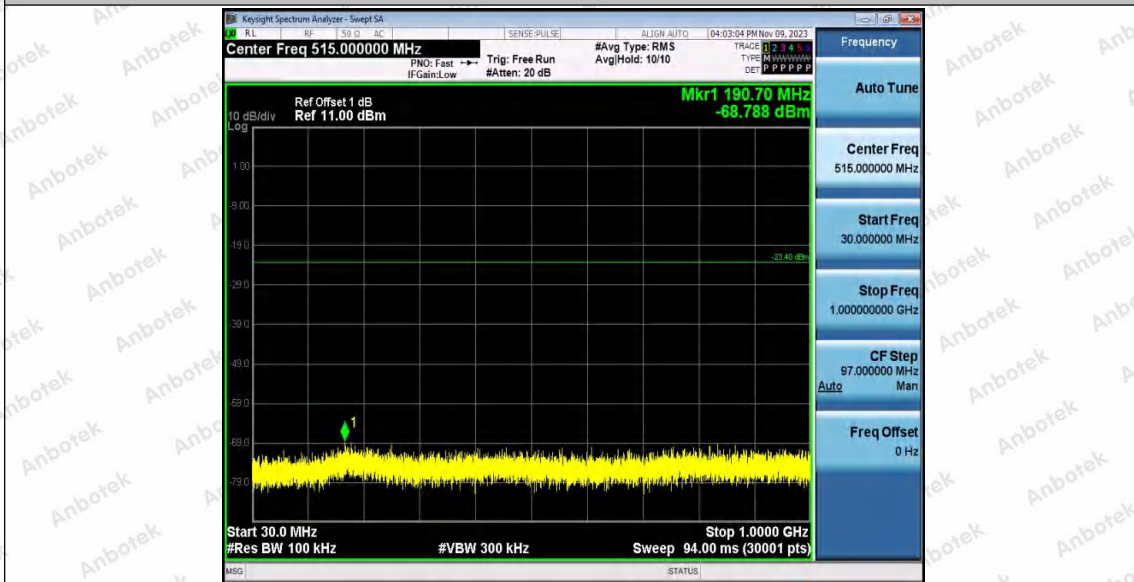

11AX40SISO_Ant1_2437_1000~26500

Shenzhen Anbotek Compliance Laboratory Limited

Address: 1/F., Building D, Sogood Science and Technology Park, Sanwei Community, Hangcheng Street, Bao'an District, Shenzhen, Guangdong, China.
Tel: (86) 0755-26066440 Fax: (86) 0755-26014772 Email: service@anbotek.com

Hotline
400-003-0500
www.anbotek.com.cn