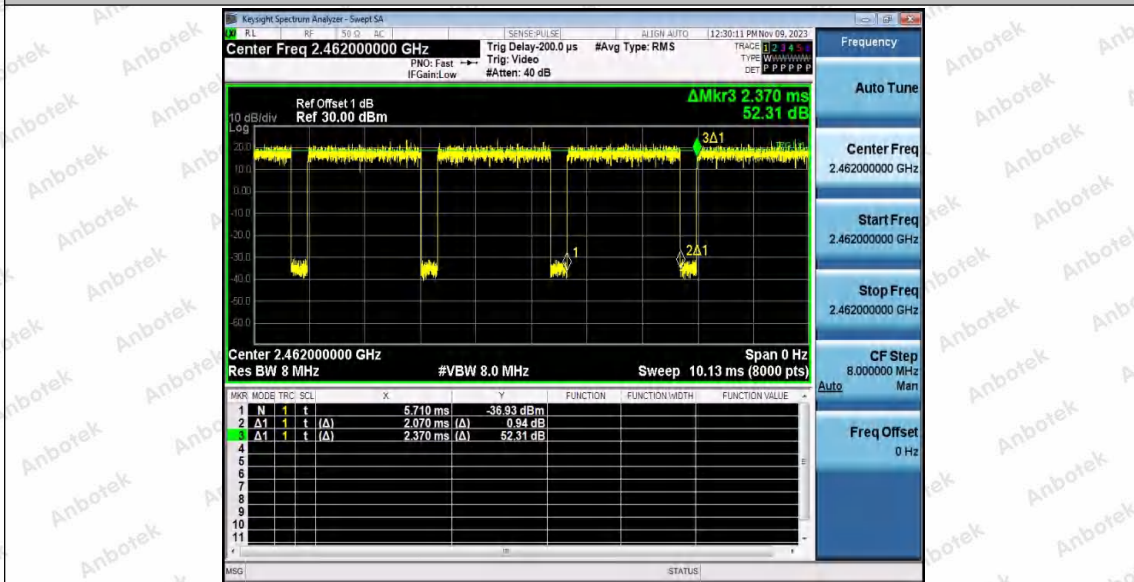

11N20SISO_Ant1_2412

Shenzhen Anbotek Compliance Laboratory Limited

Address: 1/F., Building D, Sogood Science and Technology Park, Sanwei Community, Hangcheng Street, Bao'an District, Shenzhen, Guangdong, China.
Tel: (86) 0755-26066440 Fax: (86) 0755-26014772 Email: service@anbotek.com

Hotline 400-003-0500
www.anbotek.com.cn