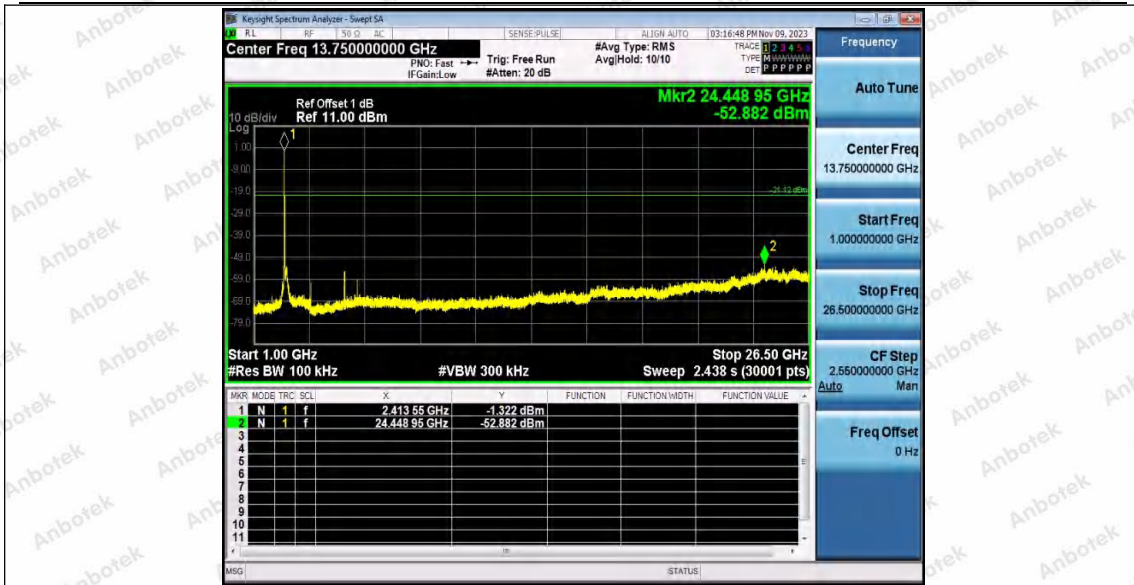

11AX20SISO_Ant2_2412_0~Reference