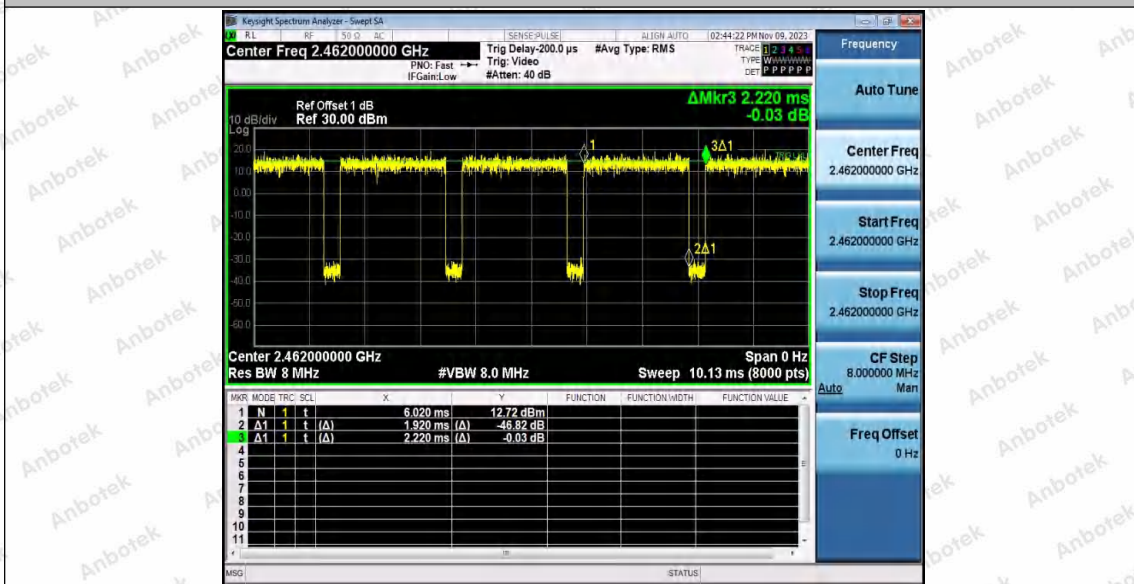

11N40SISO_Ant1_2422

Shenzhen Anbotek Compliance Laboratory Limited

Address: 1/F., Building D, Sogood Science and Technology Park, Sanwei Community, Hangcheng Street, Bao'an District, Shenzhen, Guangdong, China.
Tel: (86) 0755-26066440 Fax: (86) 0755-26014772 Email: service@anbotek.com

Hotline 400-003-0500
www.anbotek.com.cn