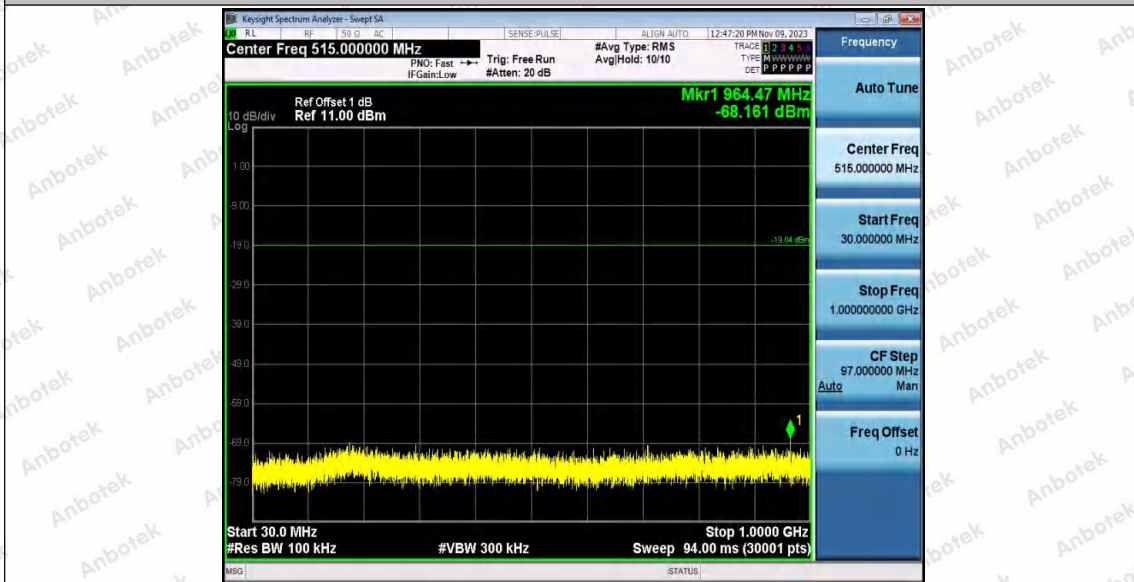

11G_Ant1_2437_1000~26500

Shenzhen Anbotek Compliance Laboratory Limited

Address: 1/F., Building D, Sogood Science and Technology Park, Sanwei Community, Hangcheng Street, Bao'an District, Shenzhen, Guangdong, China.
Tel: (86) 0755-26066440 Fax: (86) 0755-26014772 Email: service@anbotek.com

Hotline
400-003-0500
www.anbotek.com.cn