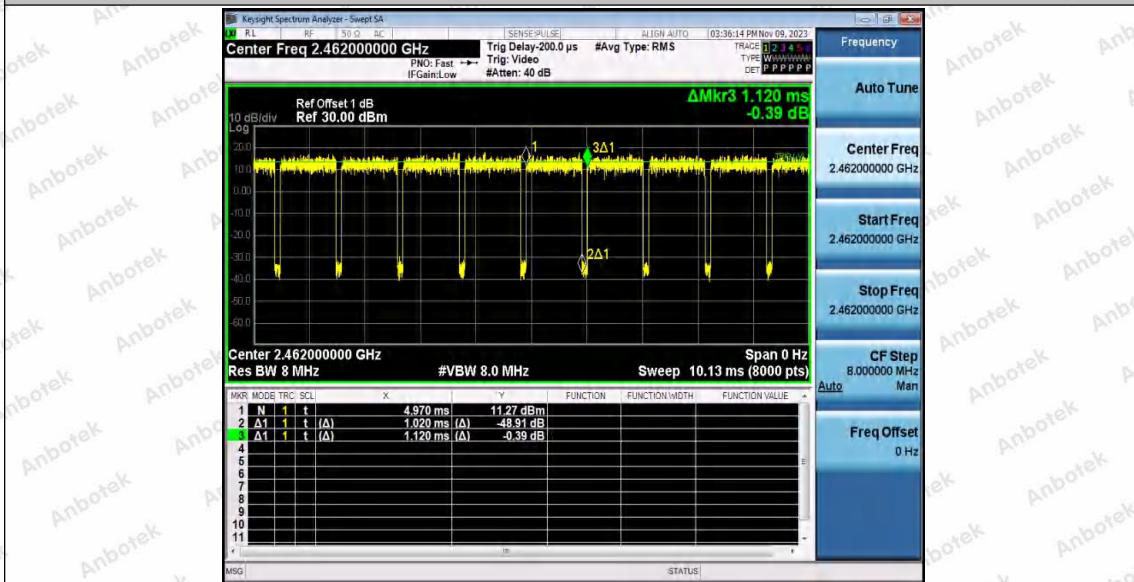

11AX40SISO_Ant1_2422

Shenzhen Anbotek Compliance Laboratory Limited

Address: 1/F., Building D, Sogood Science and Technology Park, Sanwei Community, Hangcheng Street, Bao'an District, Shenzhen, Guangdong, China.
Tel: (86) 0755-26066440 Fax: (86) 0755-26014772 Email: service@anbotek.com

Hotline 400-003-0500
www.anbotek.com.cn