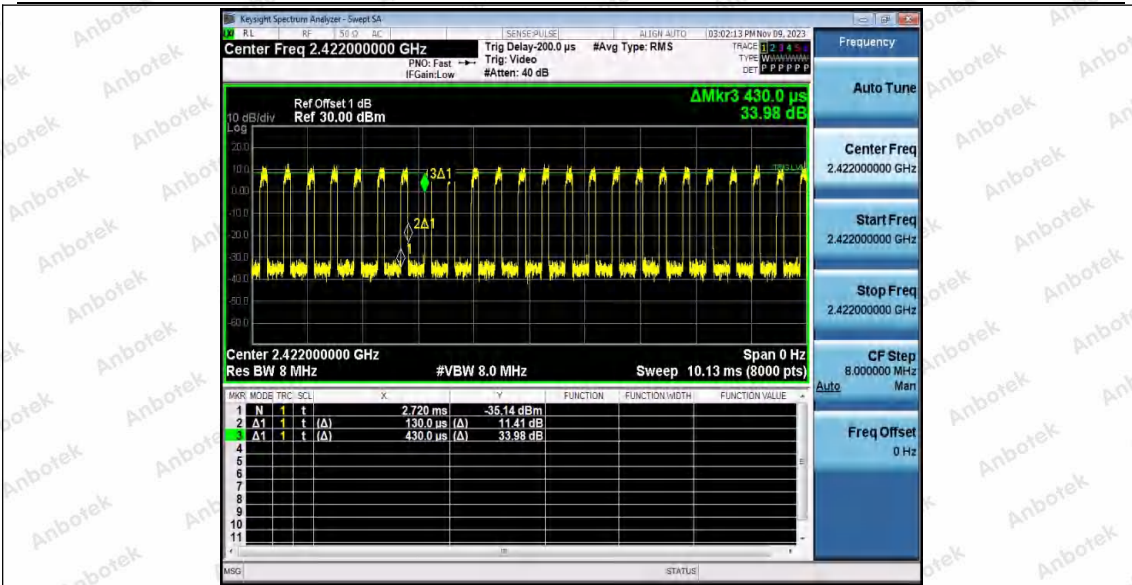

11N40SISO_Ant2_2422