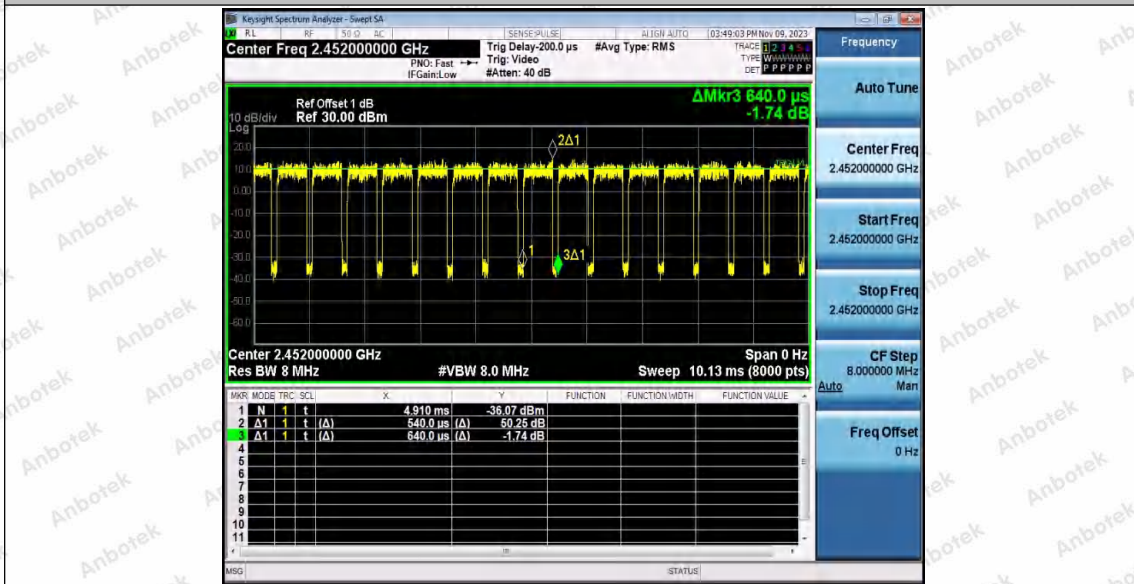

---End---

Shenzhen Anbotek Compliance Laboratory Limited

Address: 1/F., Building D, Sogood Science and Technology Park, Sanwei Community, Hangcheng Street, Bao'an District, Shenzhen, Guangdong, China.
Tel: (86) 0755-26066440 Fax: (86) 0755-26014772 Email: service@anbotek.com

Hotline 400-003-0500
www.anbotek.com.cn