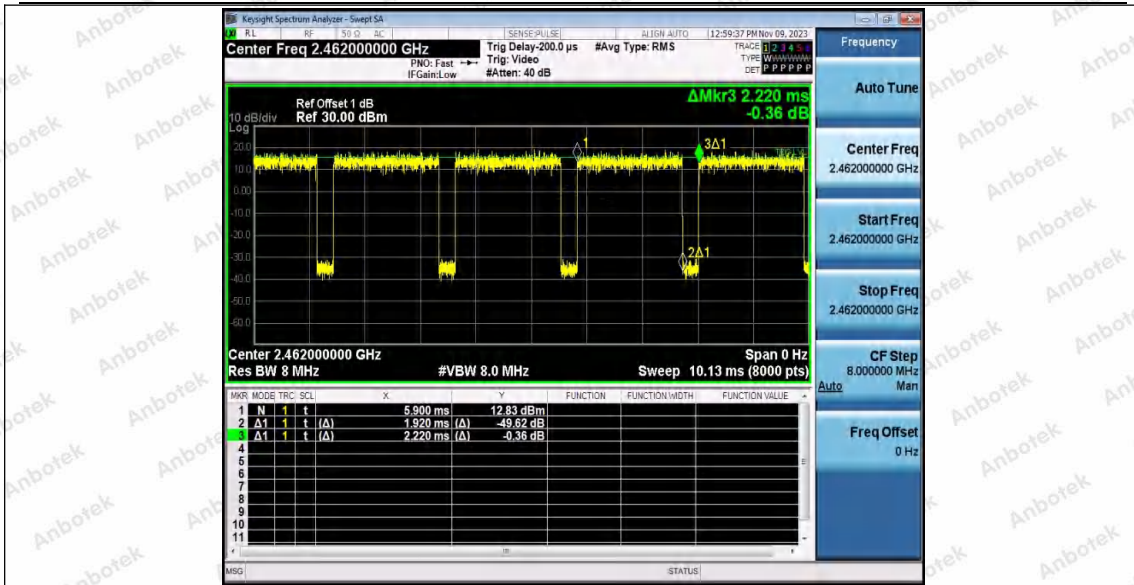

11N20SISO_Ant2_2462