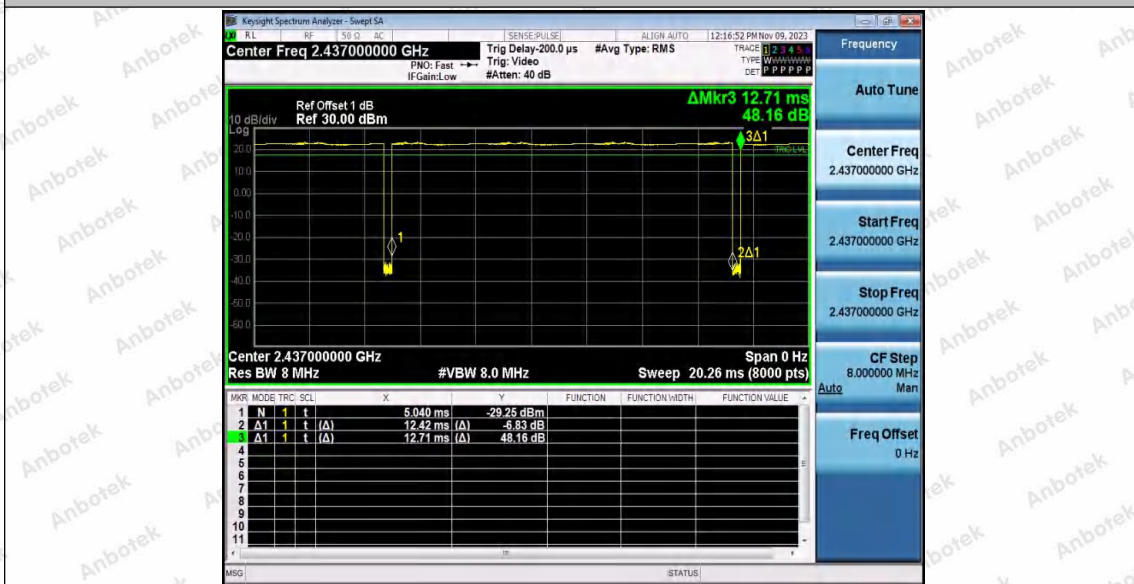

11B_Ant1_2462

Shenzhen Anbotek Compliance Laboratory Limited

Address: 1/F., Building D, Sogood Science and Technology Park, Sanwei Community, Hangcheng Street, Bao'an District, Shenzhen, Guangdong, China.
Tel: (86) 0755-26066440 Fax: (86) 0755-26014772 Email: service@anbotek.com

Hotline
400-003-0500
www.anbotek.com.cn