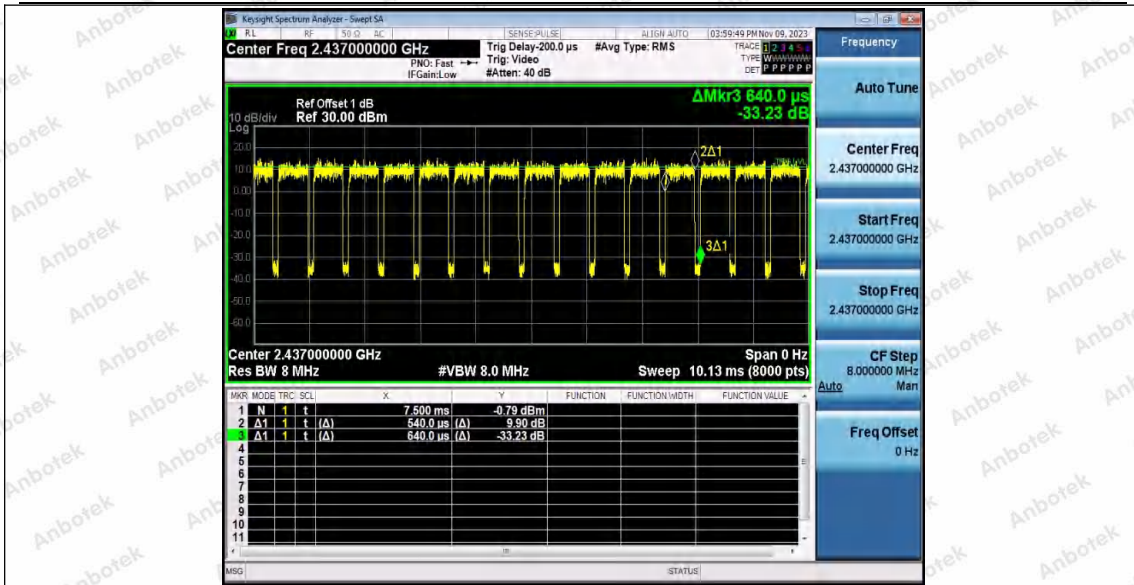

11AX40SISO_Ant2_2437