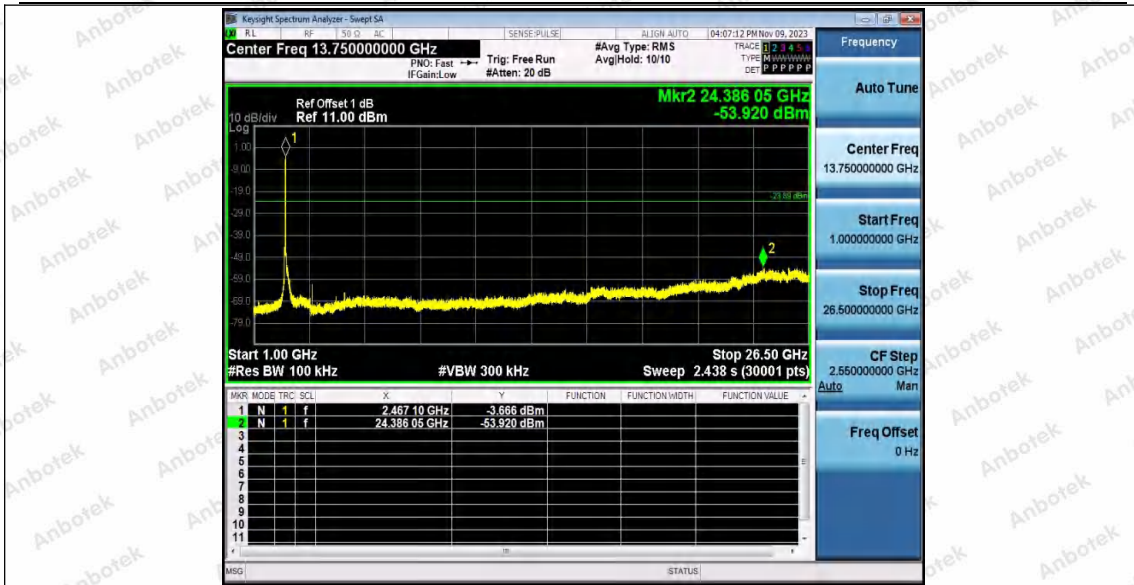

11AX40SISO_Ant2_2452_0~Reference