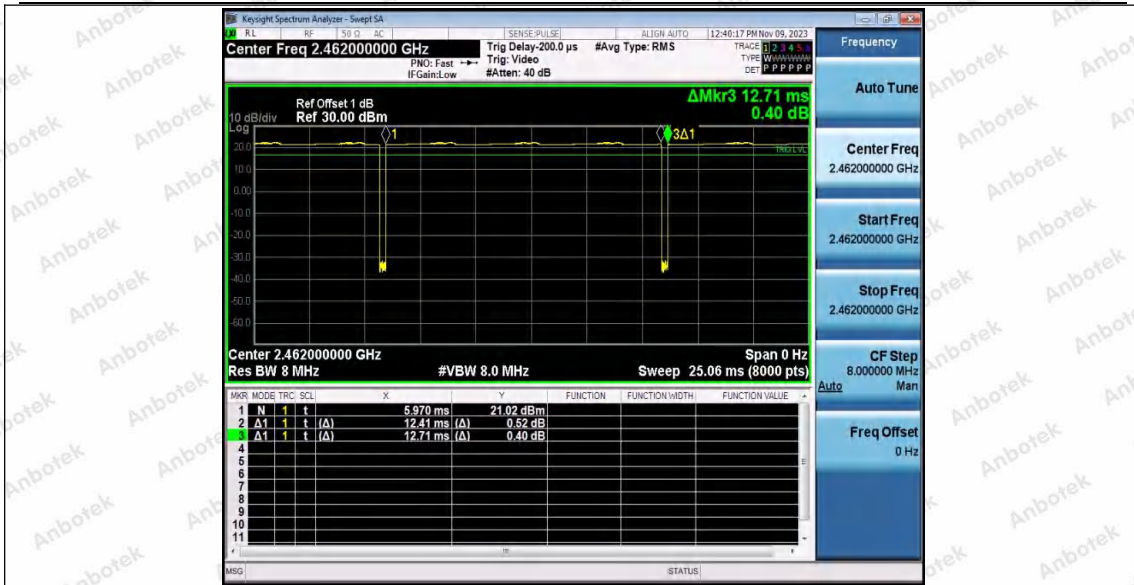

11B_Ant2_2462