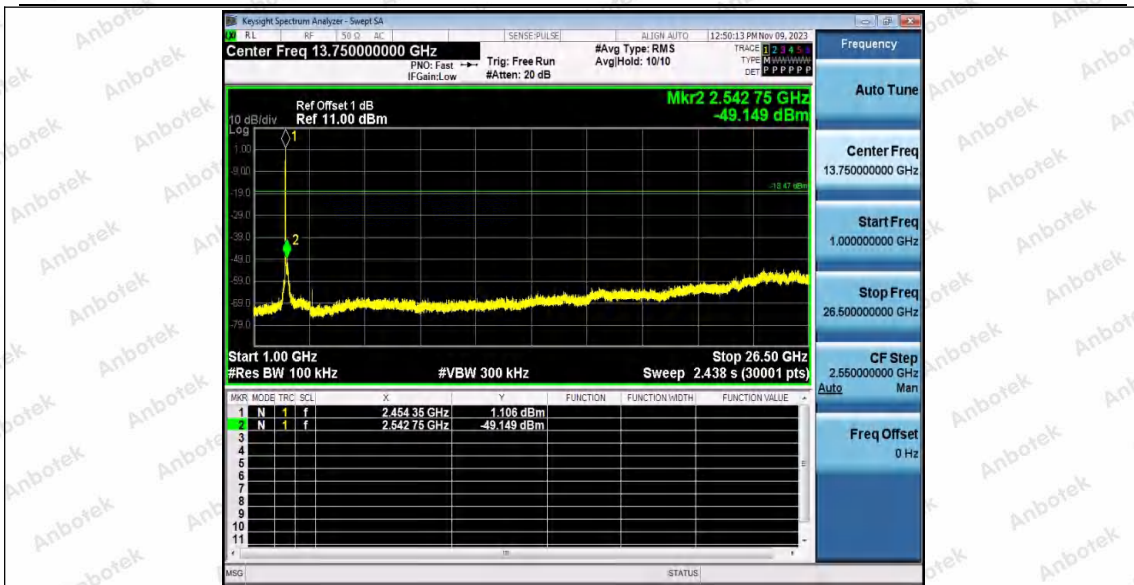

11G_Ant2_2462_0~Reference