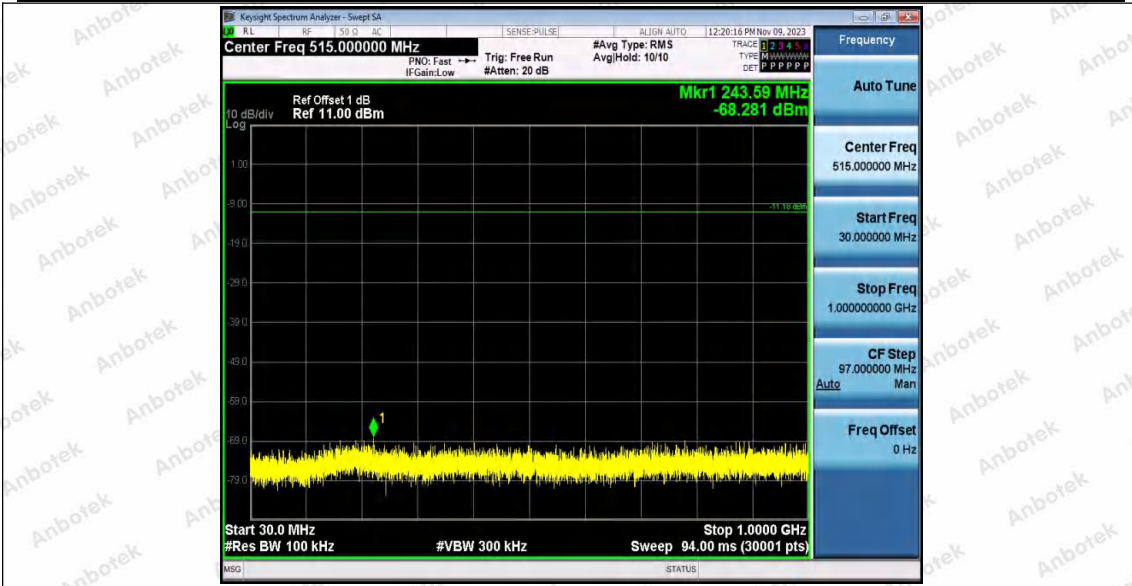

11B_Ant2_2462_1000~26500