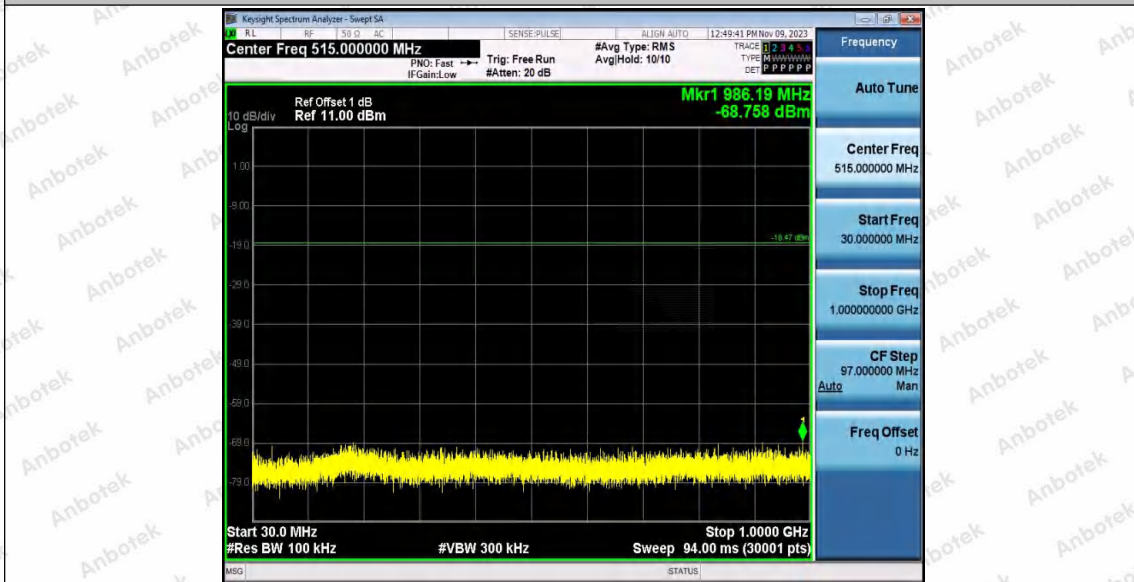

11G_Ant1_2462_1000~26500

Shenzhen Anbotek Compliance Laboratory Limited

Address: 1/F., Building D, Sogood Science and Technology Park, Sanwei Community, Hangcheng Street, Bao'an District, Shenzhen, Guangdong, China.
Tel: (86) 0755-26066440 Fax: (86) 0755-26014772 Email: service@anbotek.com

Hotline
400-003-0500
www.anbotek.com.cn