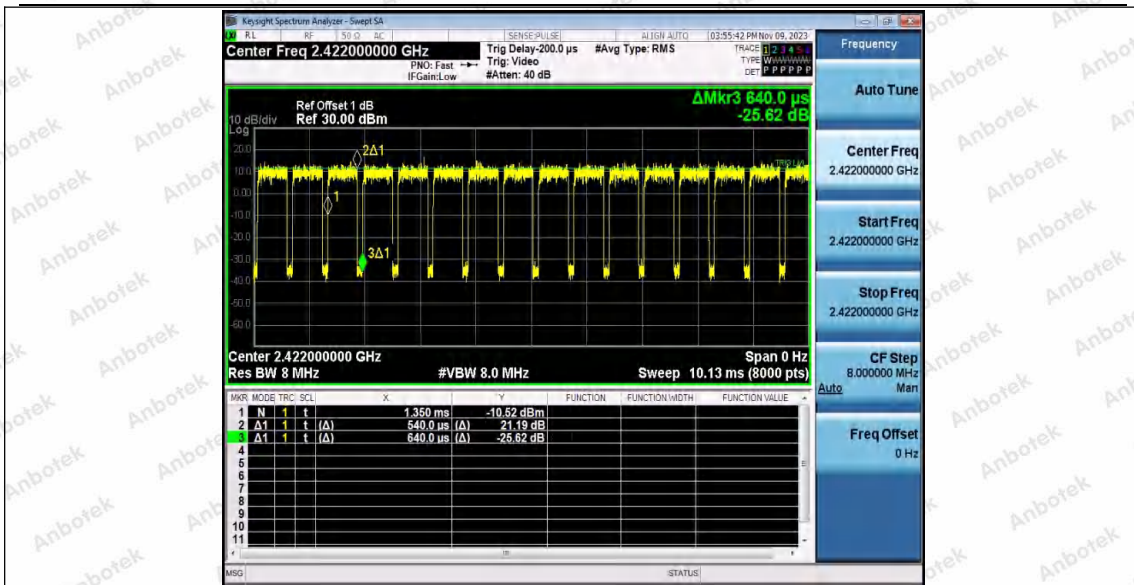

11AX40SISO_Ant2_2422