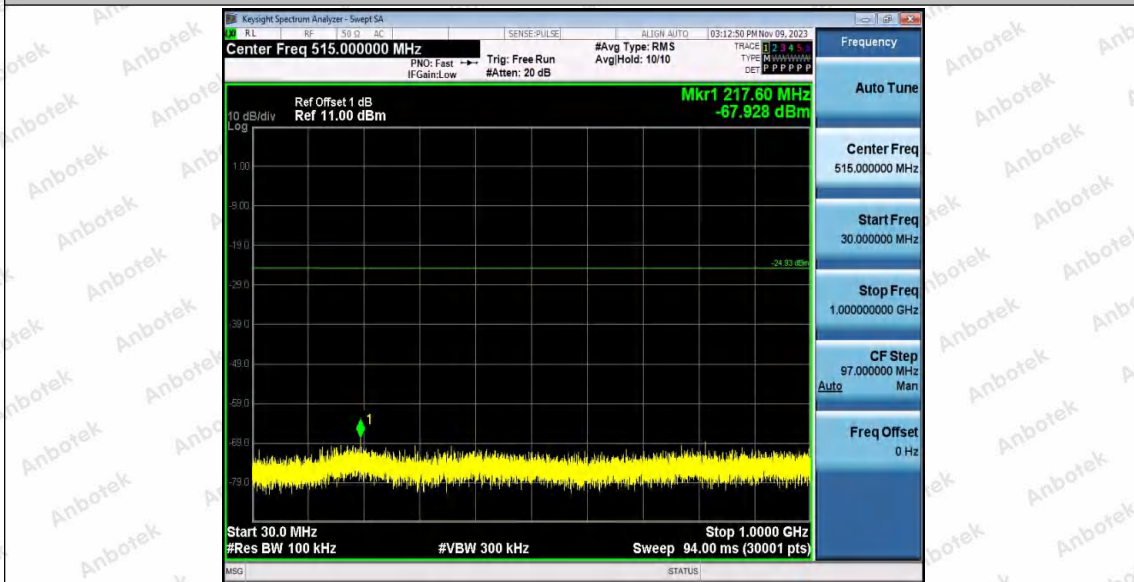

11N40SISO_Ant1_2452_1000~26500

Shenzhen Anbotek Compliance Laboratory Limited

Address: 1/F., Building D, Sogood Science and Technology Park, Sanwei Community, Hangcheng Street, Bao'an District, Shenzhen, Guangdong, China.
Tel: (86) 0755-26066440 Fax: (86) 0755-26014772 Email: service@anbotek.com

Hotline
400-003-0500
www.anbotek.com.cn