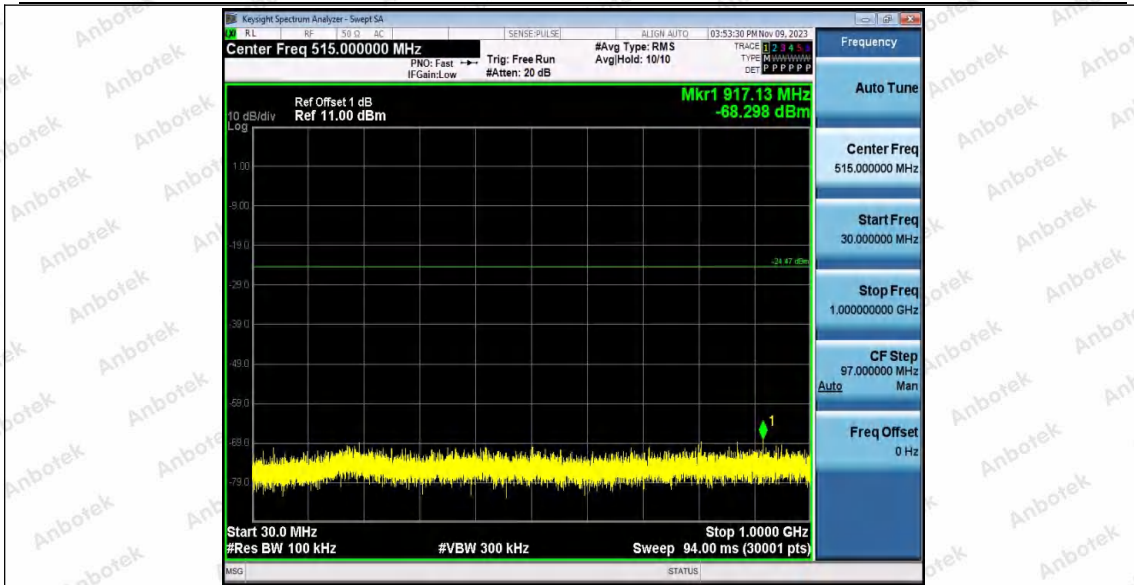

11AX40SISO_Ant2_2452_1000~26500