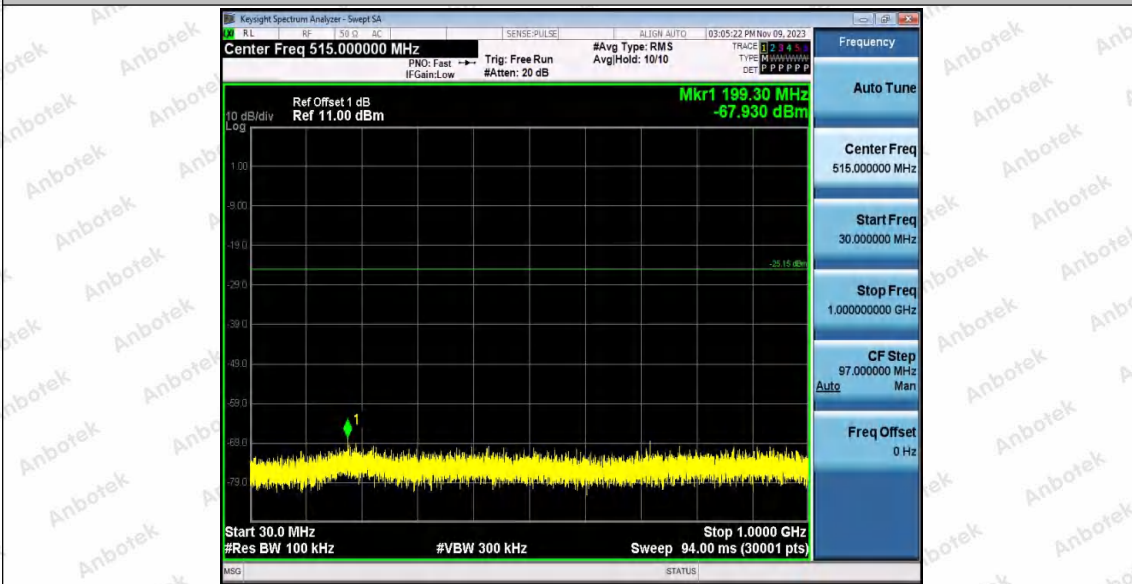

11N40SISO_Ant1_2422_1000~26500

Shenzhen Anbotek Compliance Laboratory Limited

Address: 1/F., Building D, Sogood Science and Technology Park, Sanwei Community, Hangcheng Street, Bao'an District, Shenzhen, Guangdong, China.
Tel: (86) 0755-26066440 Fax: (86) 0755-26014772 Email: service@anbotek.com

Hotline
400-003-0500
www.anbotek.com.cn