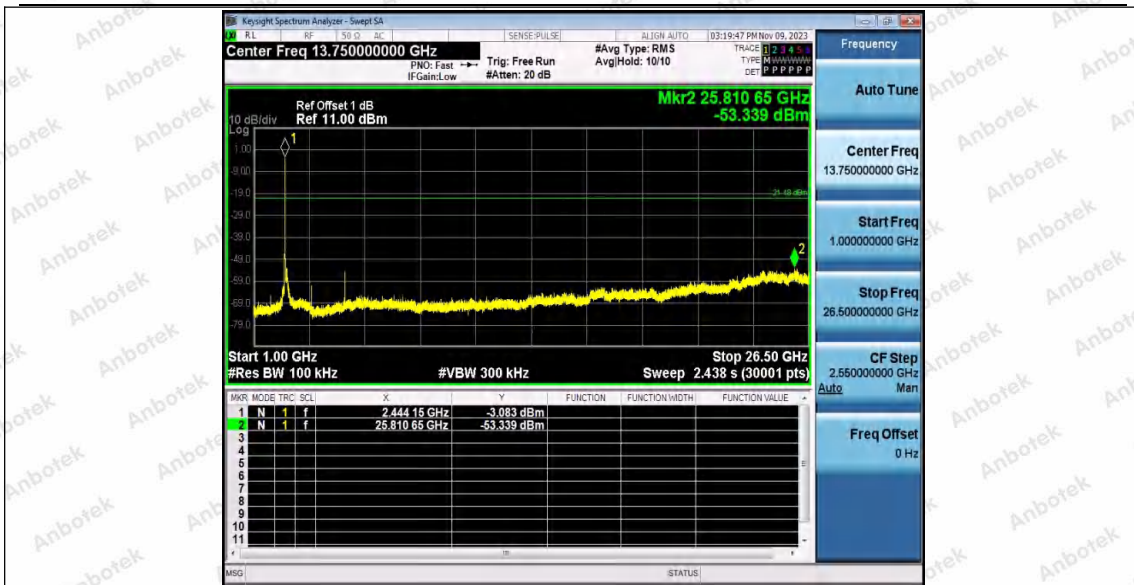

11AX20SISO_Ant2_2437_0~Reference