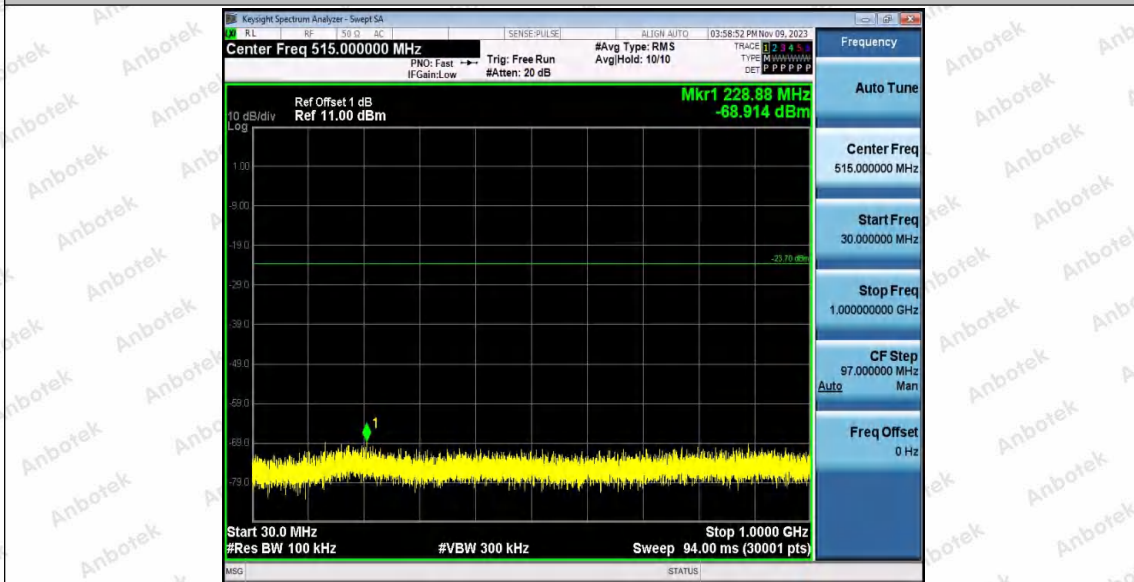

11AX40SISO_Ant1_2422_1000~26500

Shenzhen Anbotek Compliance Laboratory Limited

Address: 1/F., Building D, Sogood Science and Technology Park, Sanwei Community, Hangcheng Street, Bao'an District, Shenzhen, Guangdong, China.
Tel: (86) 0755-26066440 Fax: (86) 0755-26014772 Email: service@anbotek.com

Hotline
400-003-0500
www.anbotek.com.cn