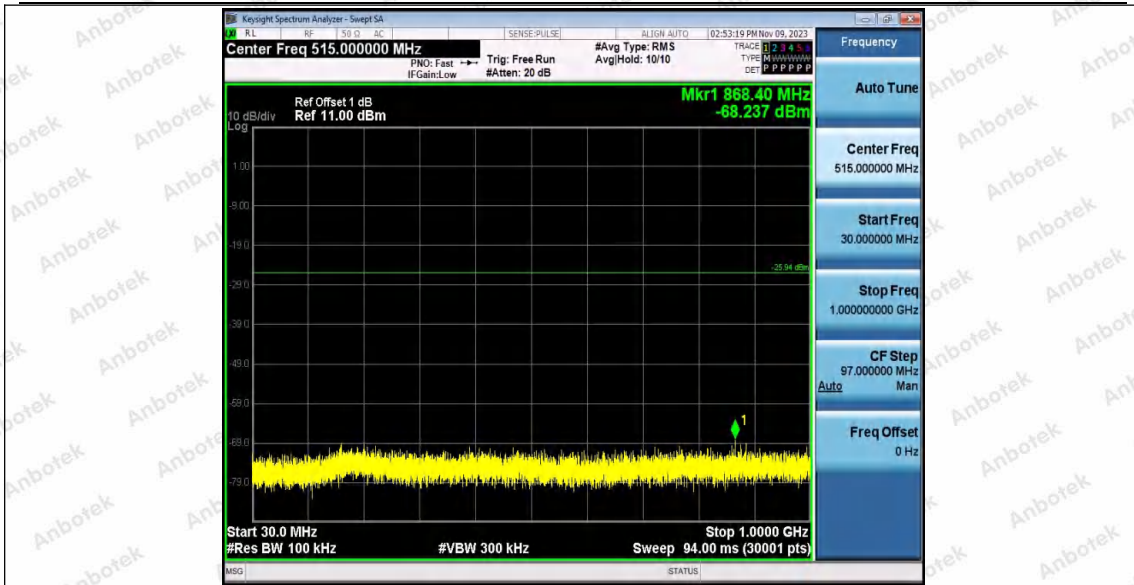

11N40SISO_Ant2_2422_1000~26500