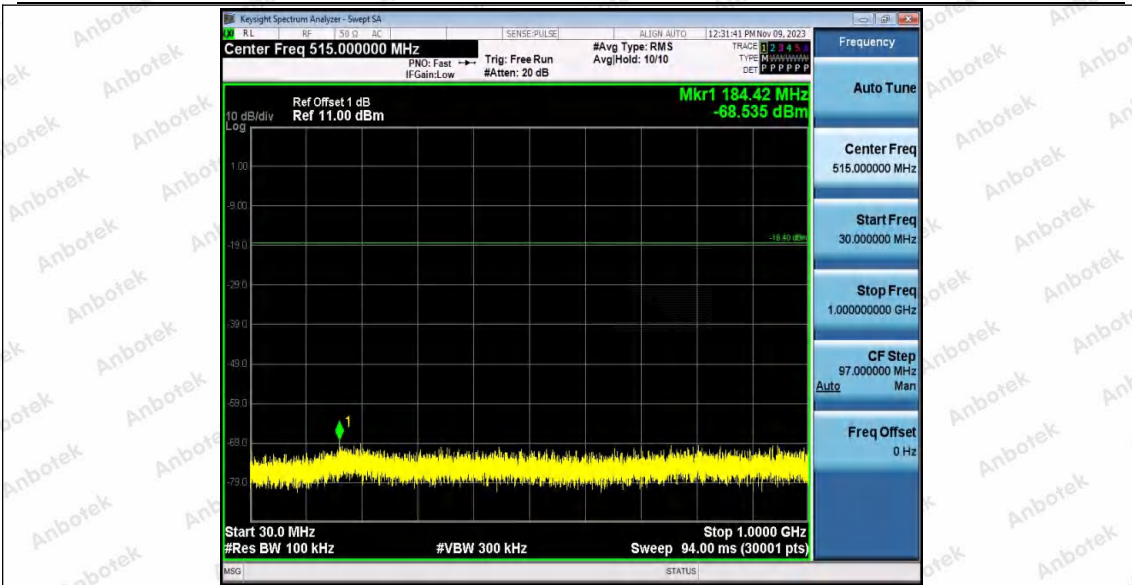

11G_Ant2_2462_1000~26500