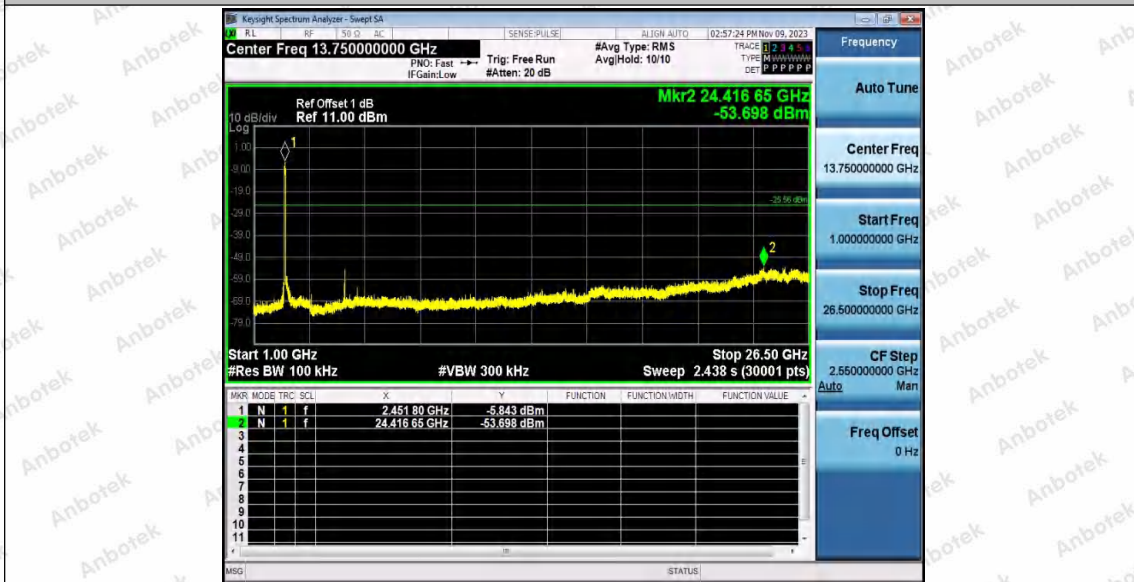

11N40SISO_Ant1_2452_0~Reference

Shenzhen Anbotek Compliance Laboratory Limited

Address: 1/F., Building D, Sogood Science and Technology Park, Sanwei Community, Hangcheng Street, Bao'an District, Shenzhen, Guangdong, China.
Tel: (86) 0755-26066440 Fax: (86) 0755-26014772 Email: service@anbotek.com

Hotline
400-003-0500
www.anbotek.com.cn