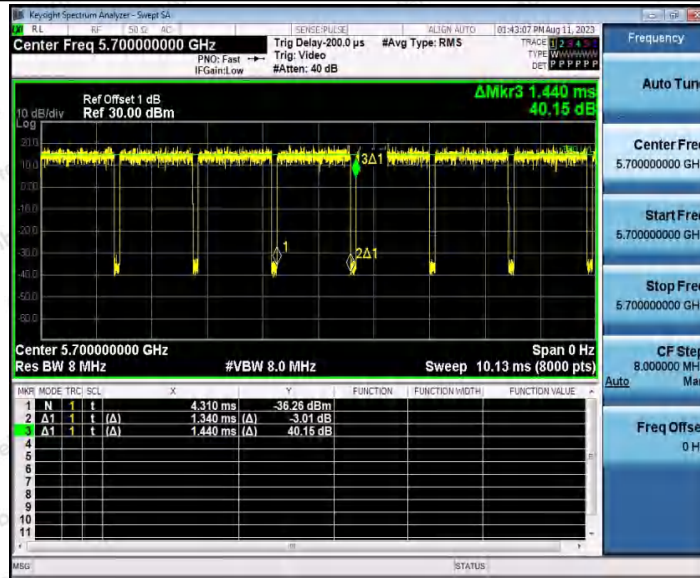

11N20SISO_Ant1_5700