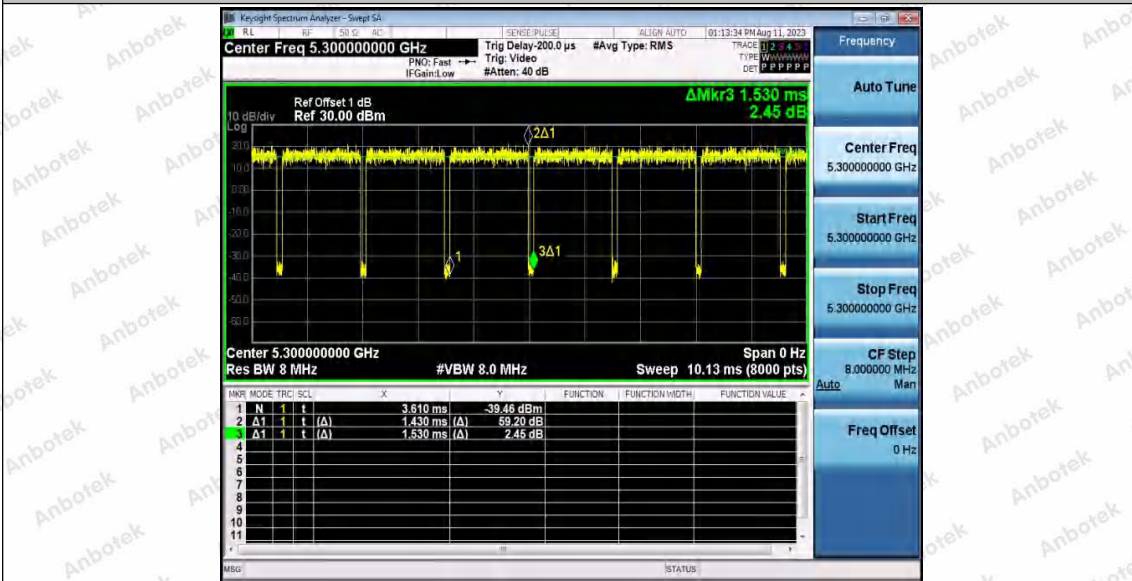

Hotline
 400-003-0500
www.anbotek.com.cn

Test Graphs

11A_Ant1_5260

11A_Ant1_5300

Shenzhen Anbotek Compliance Laboratory Limited

Address: 1/F., Building D, Sogood Science and Technology Park, Sanwei Community, Hangcheng Street, Bao'an District, Shenzhen, Guangdong, China.
 Tel: (86) 0755-26066440 Fax: (86) 0755-26014772 Email: service@anbotek.com