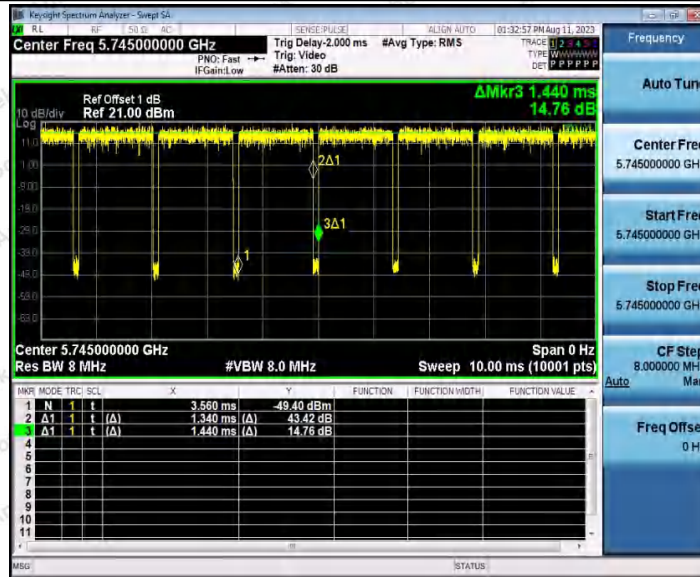

11N20SISO_Ant1_5745

11N20SISO_Ant1_5785

Shenzhen Anbotek Compliance Laboratory Limited

Address: 1/F., Building D, Sogood Science and Technology Park, Sanwei Community, Hangcheng Street, Bao'an District, Shenzhen, Guangdong, China.
Tel: (86) 0755-26066440 Fax: (86) 0755-26014772 Email: service@anbotek.com

Hotline 400-003-0500
www.anbotek.com.cn