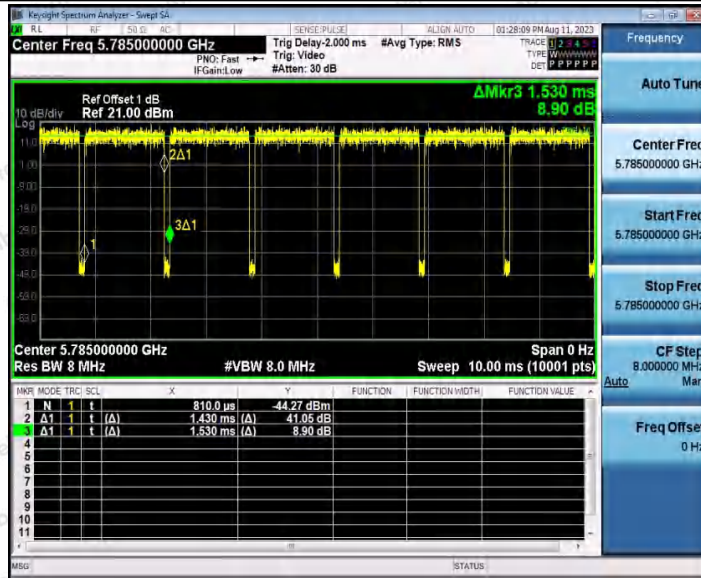

11A_Ant1_5785