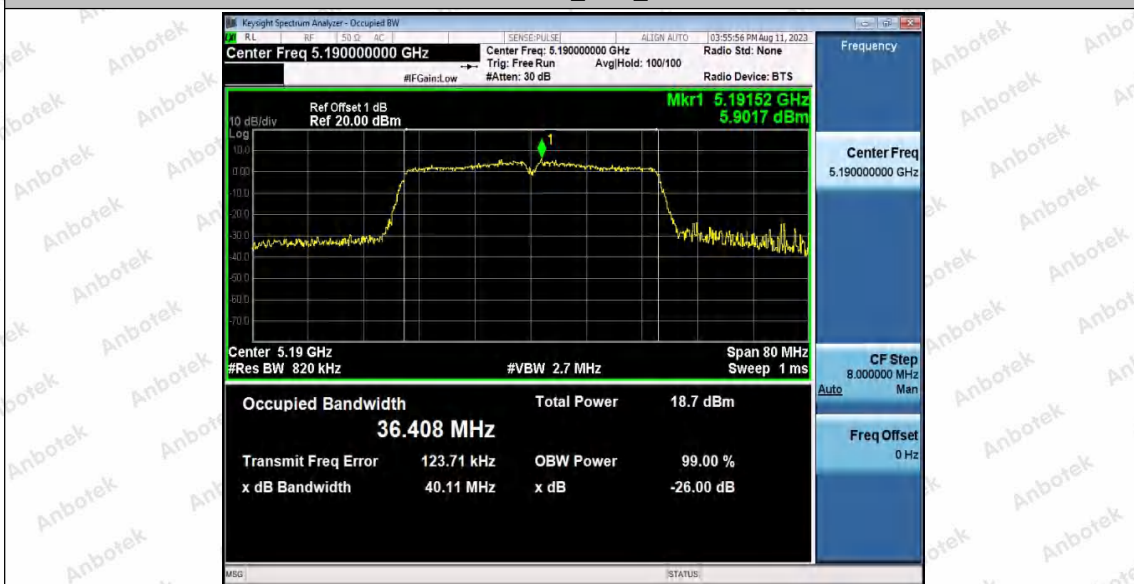

Hotline 400-003-0500
 www.anbotek.com.cn

11N20SISO_Ant1_5825

11N40SISO_Ant1_5190

Shenzhen Anbotek Compliance Laboratory Limited

Address: 1/F., Building D, Sogood Science and Technology Park, Sanwei Community, Hangcheng Street, Bao'an District, Shenzhen, Guangdong, China.
 Tel: (86) 0755-26066440 Fax: (86) 0755-26014772 Email: service@anbotek.com