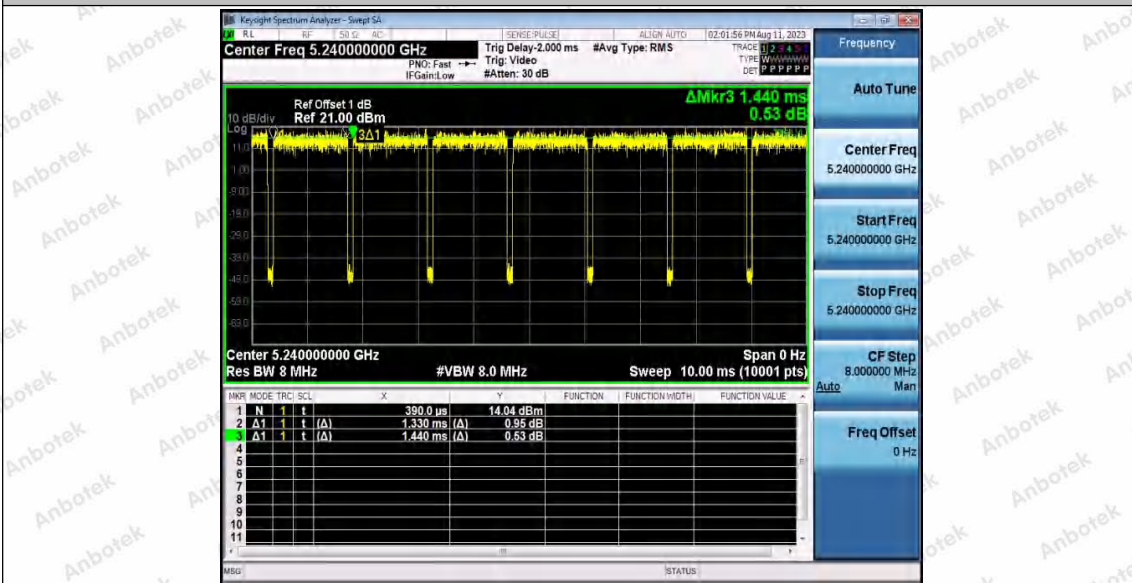

Hotline
 400-003-0500
 www.anbotek.com.cn

11N20SISO_Ant1_5200

11N20SISO_Ant1_5240

Shenzhen Anbotek Compliance Laboratory Limited

Address: 1/F., Building D, Sogood Science and Technology Park, Sanwei Community, Hangcheng Street, Bao'an District, Shenzhen, Guangdong, China.
 Tel: (86) 0755-26066440 Fax: (86) 0755-26014772 Email: service@anbotek.com