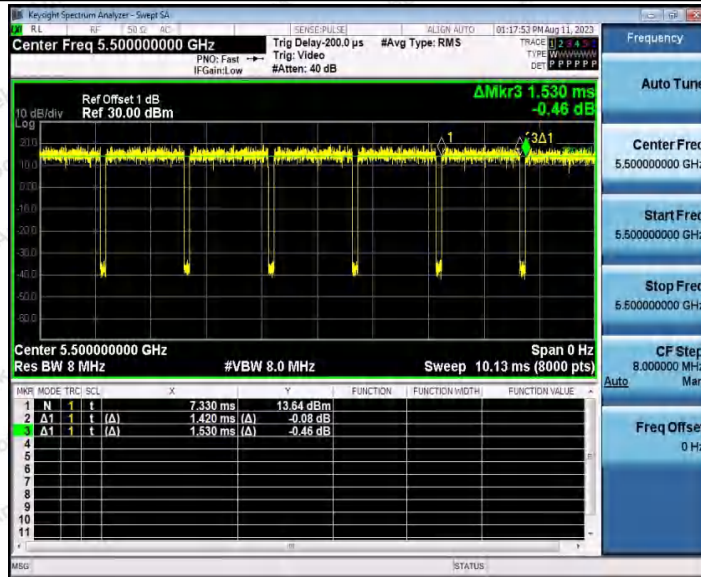

11A_Ant1_5500

11A_Ant1_5600

Shenzhen Anbotek Compliance Laboratory Limited

Address: 1/F., Building D, Sogood Science and Technology Park, Sanwei Community, Hangcheng Street, Bao'an District, Shenzhen, Guangdong, China.
Tel: (86) 0755-26066440 Fax: (86) 0755-26014772 Email: service@anbotek.com

Hotline
400-003-0500
www.anbotek.com.cn