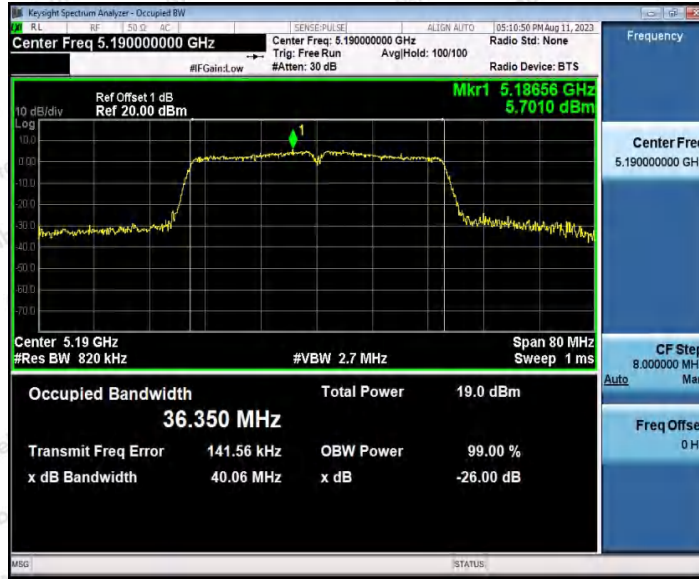

11AC40SISO_Ant1_5190