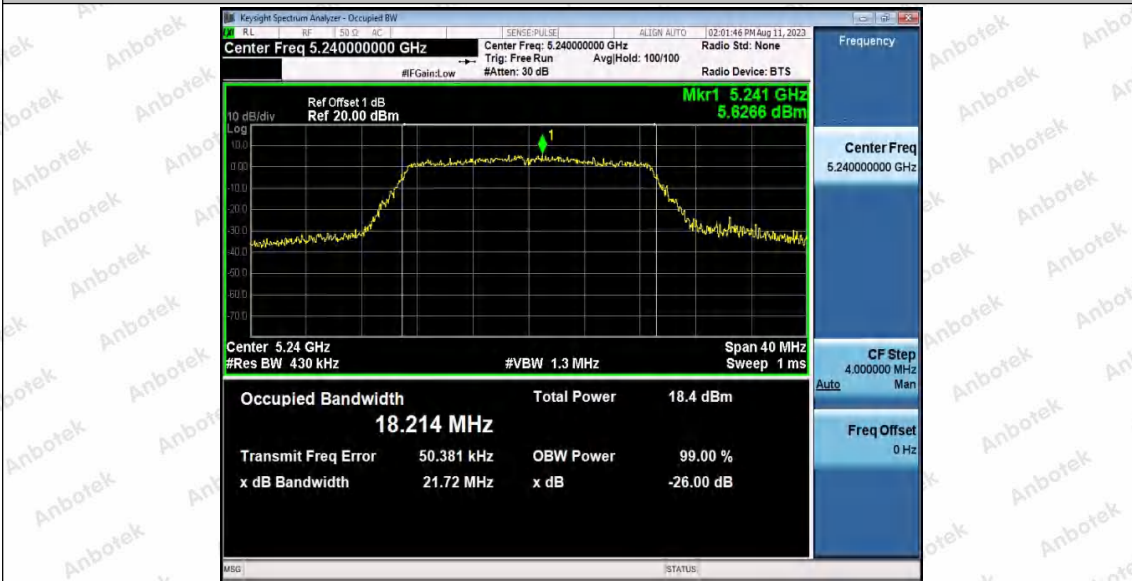

Shenzhen Anbotek Compliance Laboratory Limited

Address: 1/F., Building D, Sogood Science and Technology Park, Sanwei Community, Hangcheng Street, Bao'an District, Shenzhen, Guangdong, China.
Tel: (86) 0755-26066440 Fax: (86) 0755-26014772 Email: service@anbotek.com

Hotline 400-003-0500
www.anbotek.com.cn