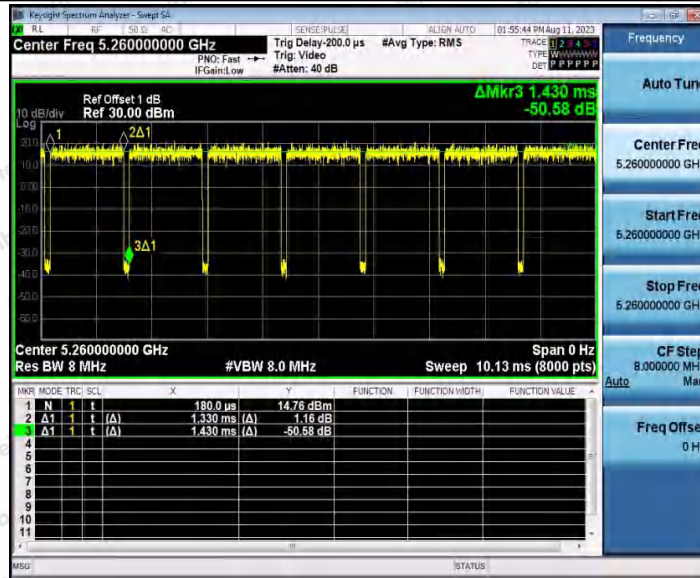

11N20SISO_Ant1_5260