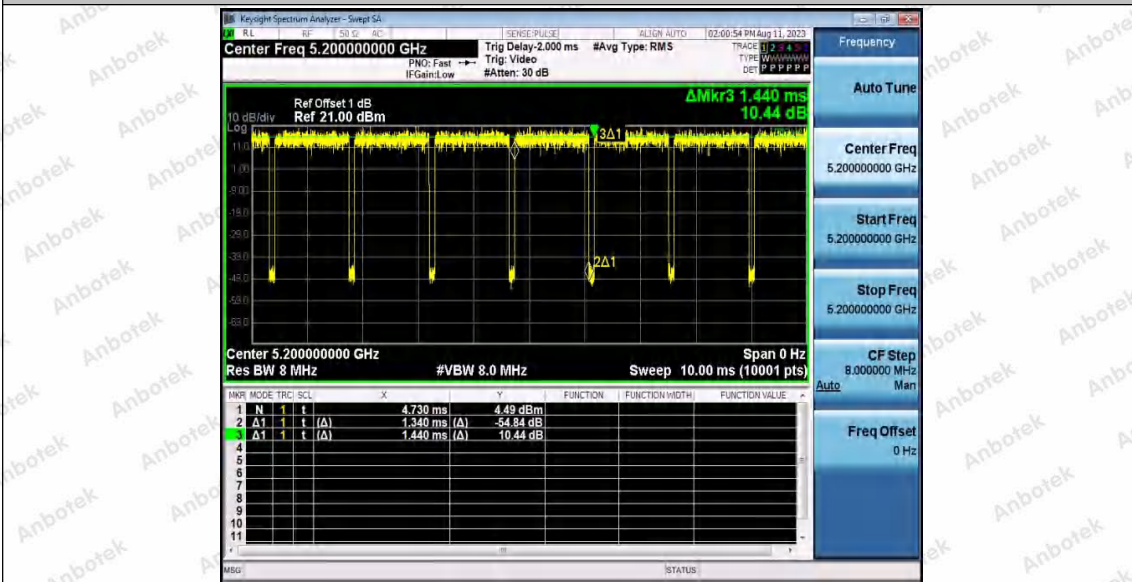

11N20SISO_Ant1_5200