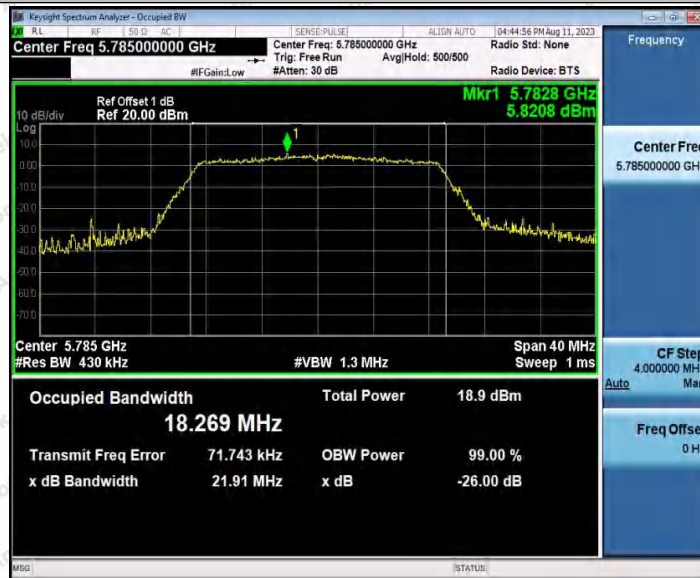

11AC20SISO_Ant1_5785