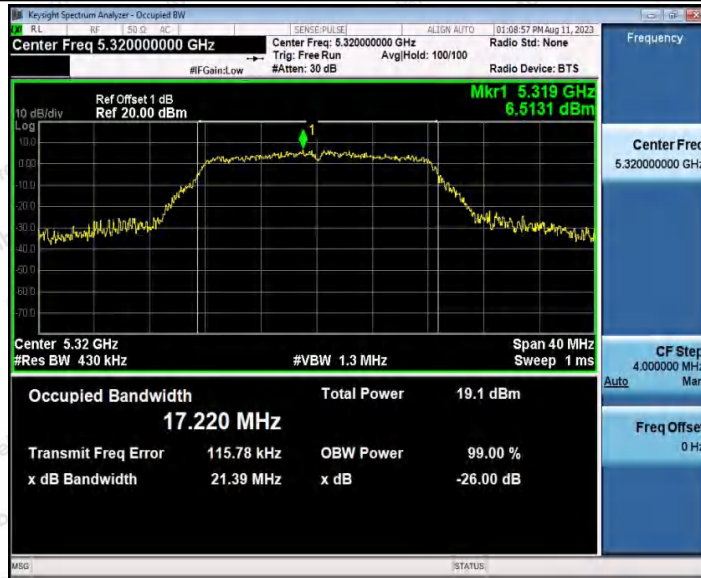

11A_Ant1_5320