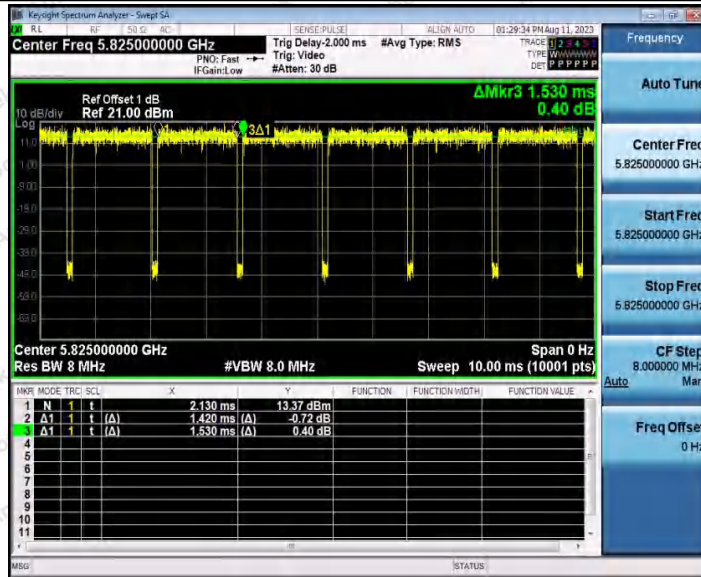

11A_Ant1_5825

11N20SISO_Ant1_5180

Shenzhen Anbotek Compliance Laboratory Limited

Address: 1/F., Building D, Sogood Science and Technology Park, Sanwei Community, Hangcheng Street, Bao'an District, Shenzhen, Guangdong, China.
Tel: (86) 0755-26066440 Fax: (86) 0755-26014772 Email: service@anbotek.com

Hotline
400-003-0500
www.anbotek.com.cn