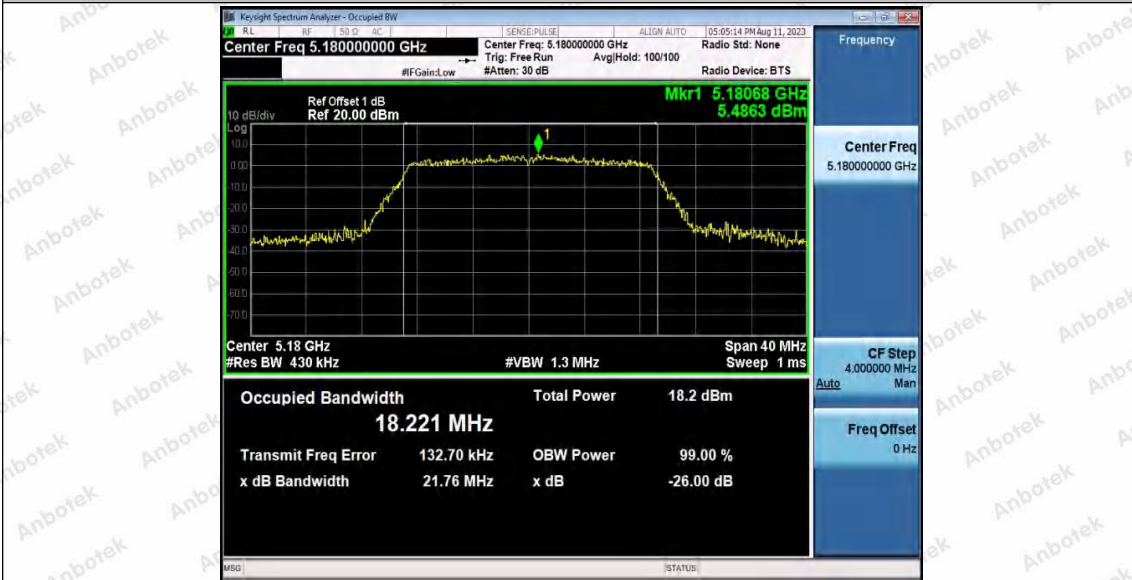

11AC20SISO_Ant1_5180