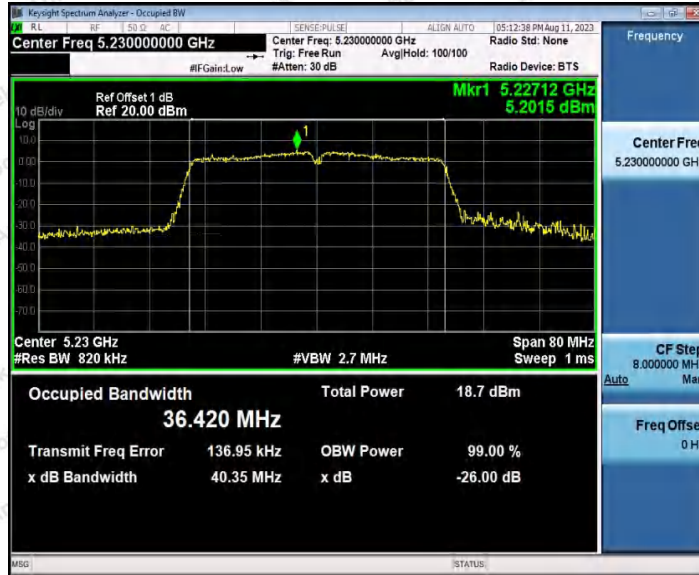

11AC40SISO_Ant1_5230

11AC40SISO_Ant1_5270

Shenzhen Anbotek Compliance Laboratory Limited

Address: 1/F., Building D, Sogood Science and Technology Park, Sanwei Community, Hangcheng Street, Bao'an District, Shenzhen, Guangdong, China.
Tel: (86) 0755-26066440 Fax: (86) 0755-26014772 Email: service@anbotek.com

Hotline 400-003-0500
www.anbotek.com.cn