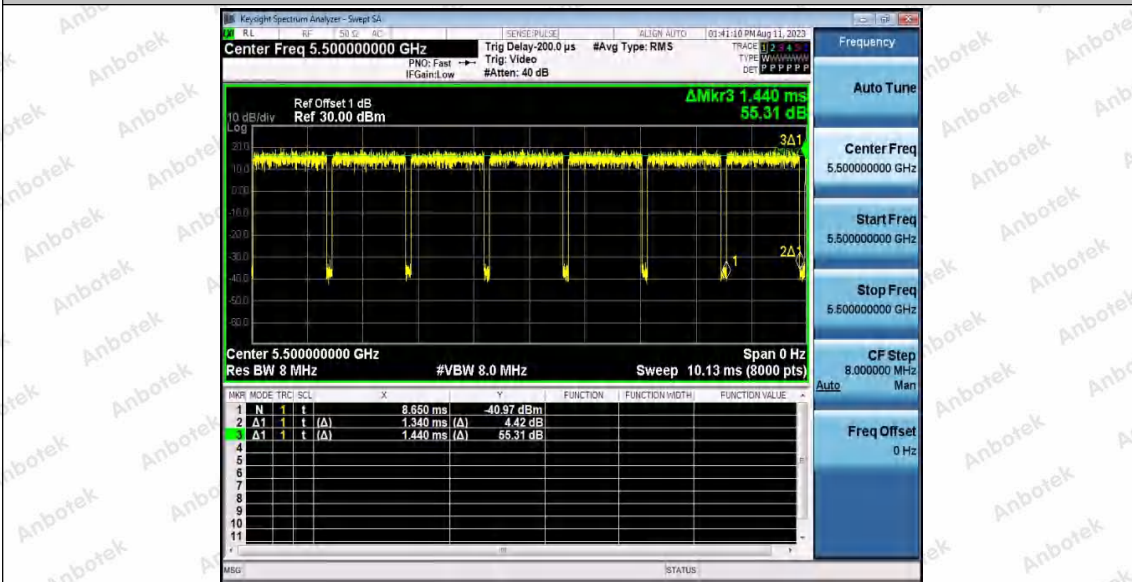

11N20SISO_Ant1_5500