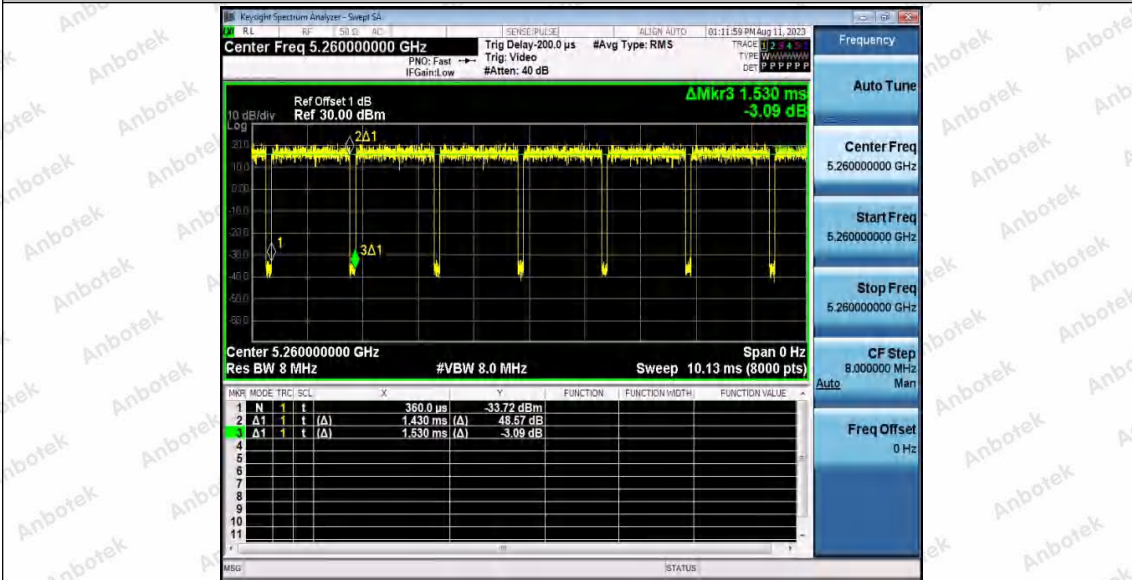

Hotline
 400-003-0500
www.anbotek.com.cn

Test Graphs

11A_Ant1_5260

11A_Ant1_5300

Shenzhen Anbotek Compliance Laboratory Limited

Address: 1/F., Building D, Sogood Science and Technology Park, Sanwei Community, Hangcheng Street, Bao'an District, Shenzhen, Guangdong, China.
 Tel: (86) 0755-26066440 Fax: (86) 0755-26014772 Email: service@anbotek.com