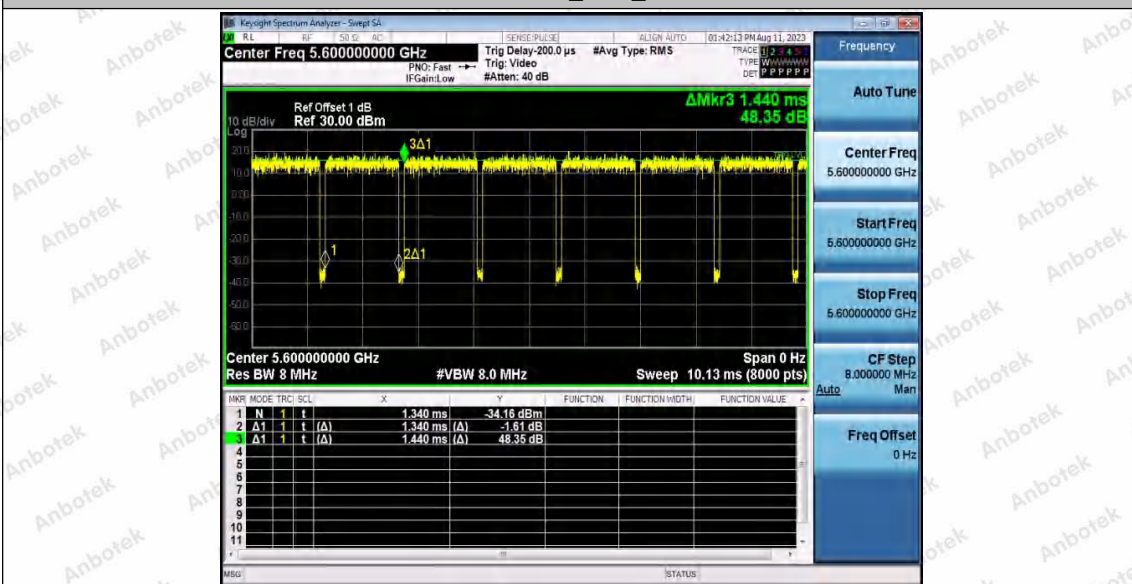

Hotline 400-003-0500
 www.anbotek.com.cn

11N20SISO_Ant1_5500

11N20SISO_Ant1_5600

Shenzhen Anbotek Compliance Laboratory Limited

Address: 1/F., Building D, Sogood Science and Technology Park, Sanwei Community, Hangcheng Street, Bao'an District, Shenzhen, Guangdong, China.
 Tel: (86) 0755-26066440 Fax: (86) 0755-26014772 Email: service@anbotek.com