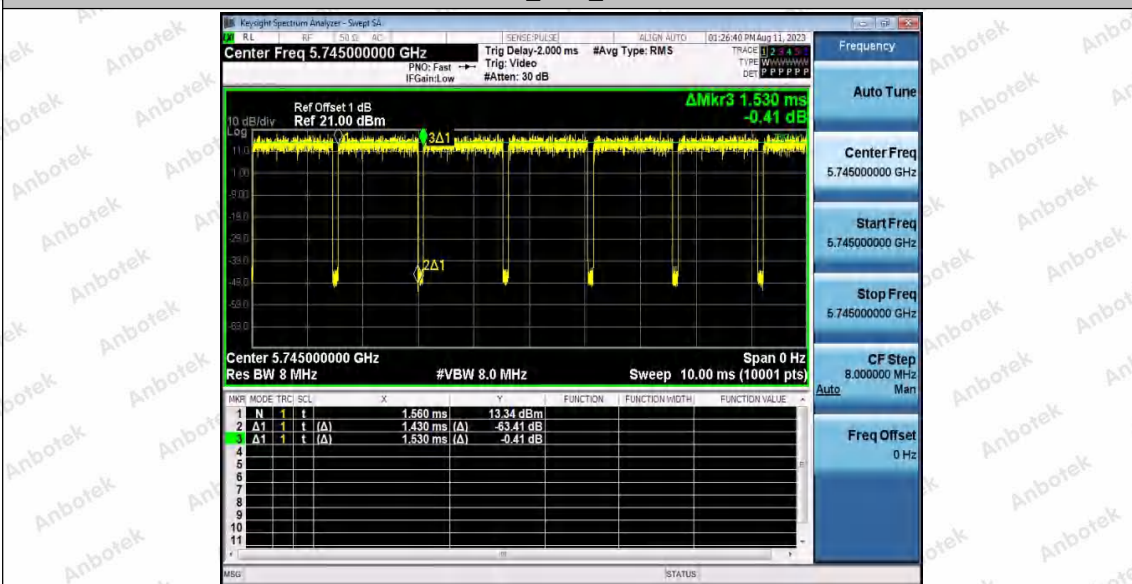

Hotline
400-003-0500
www.anbotek.com.cn

11A_Ant1_5700

11A_Ant1_5745

Shenzhen Anbotek Compliance Laboratory Limited

Address: 1/F., Building D, Sogood Science and Technology Park, Sanwei Community, Hangcheng Street, Bao'an District, Shenzhen, Guangdong, China.
 Tel: (86) 0755-26066440 Fax: (86) 0755-26014772 Email: service@anbotek.com