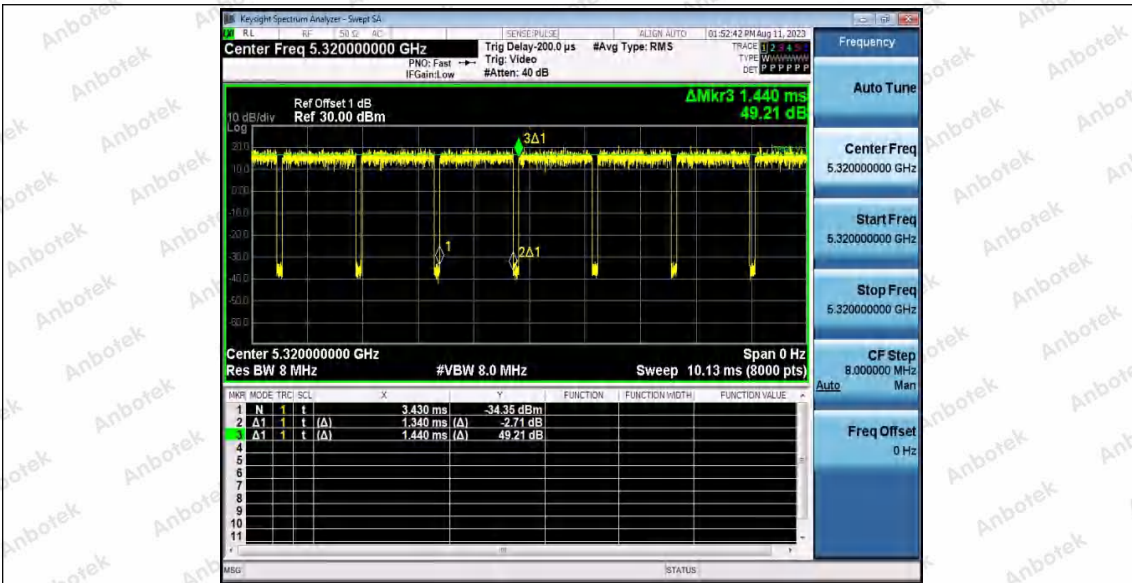

Shenzhen Anbotek Compliance Laboratory Limited

Address: 1/F., Building D, Sogood Science and Technology Park, Sanwei Community, Hangcheng Street, Bao'an District, Shenzhen, Guangdong, China.
Tel: (86) 0755-26066440 Fax: (86) 0755-26014772 Email: service@anbotek.com

Hotline 400-003-0500
www.anbotek.com.cn