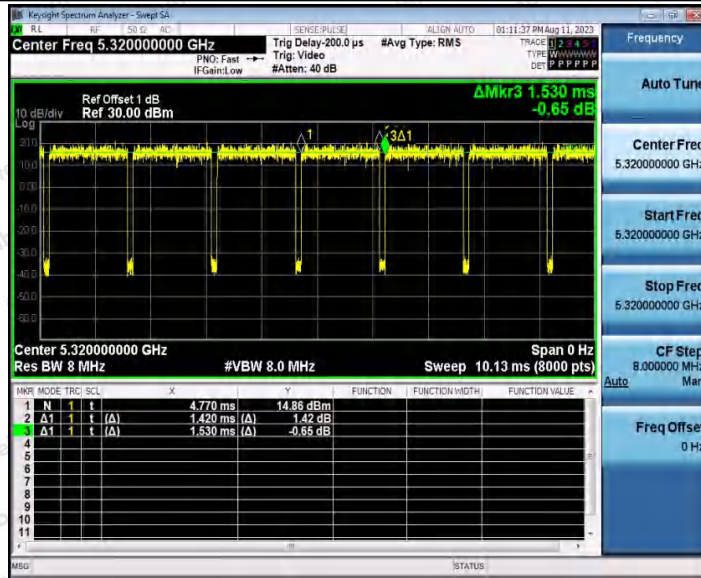

11A_Ant1_5320