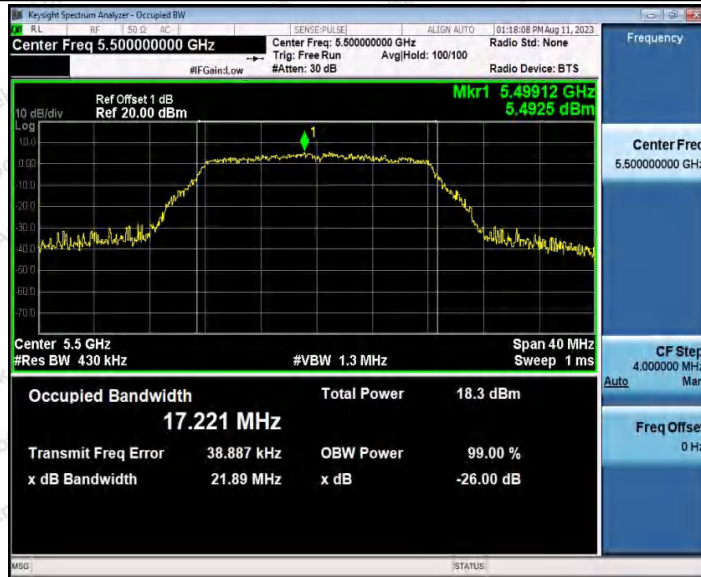

11A_Ant1_5500

11A_Ant1_5600

Shenzhen Anbotek Compliance Laboratory Limited

Address: 1/F., Building D, Sogood Science and Technology Park, Sanwei Community, Hangcheng Street, Bao'an District, Shenzhen, Guangdong, China.
Tel: (86) 0755-26066440 Fax: (86) 0755-26014772 Email: service@anbotek.com

Hotline
400-003-0500
www.anbotek.com.cn