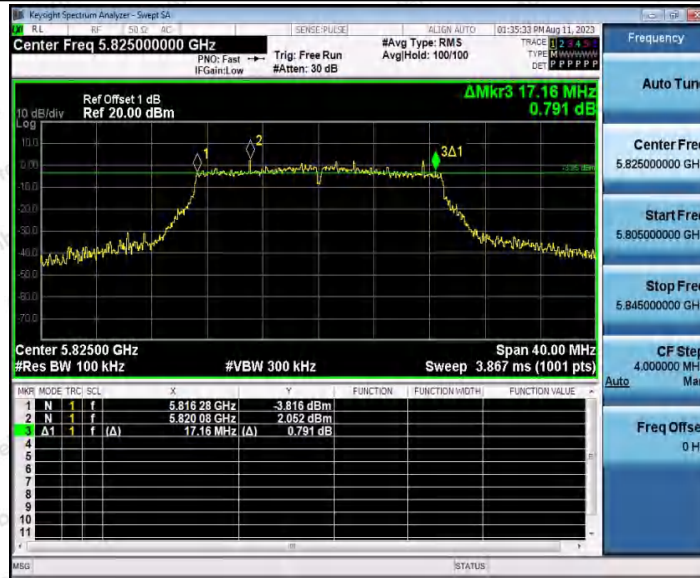

11N20SISO_Ant1_5825