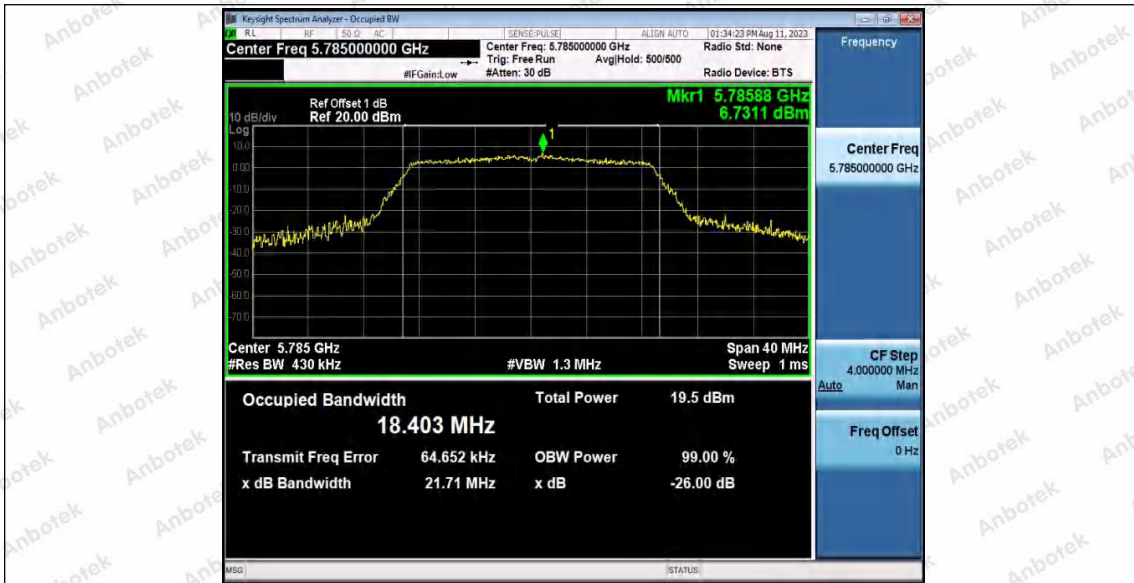

Shenzhen Anbotek Compliance Laboratory Limited

Address: 1/F., Building D, Sogood Science and Technology Park, Sanwei Community, Hangcheng Street, Bao'an District, Shenzhen, Guangdong, China.
Tel: (86) 0755-26066440 Fax: (86) 0755-26014772 Email: service@anbotek.com

Hotline: 400-003-0500
www.anbotek.com.cn