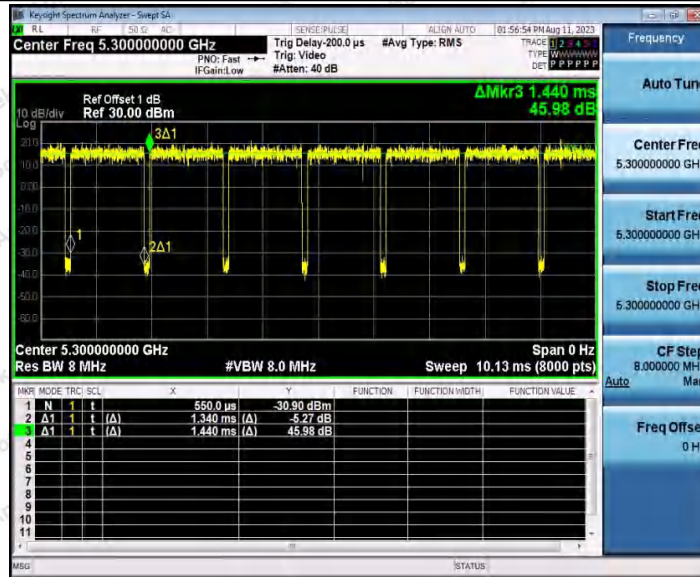

11N20SISO_Ant1_5300

11N20SISO_Ant1_5320

Shenzhen Anbotek Compliance Laboratory Limited

Address: 1/F., Building D, Sogood Science and Technology Park, Sanwei Community, Hangcheng Street, Bao'an District, Shenzhen, Guangdong, China.
Tel: (86) 0755-26066440 Fax: (86) 0755-26014772 Email: service@anbotek.com

Hotline 400-003-0500
www.anbotek.com.cn