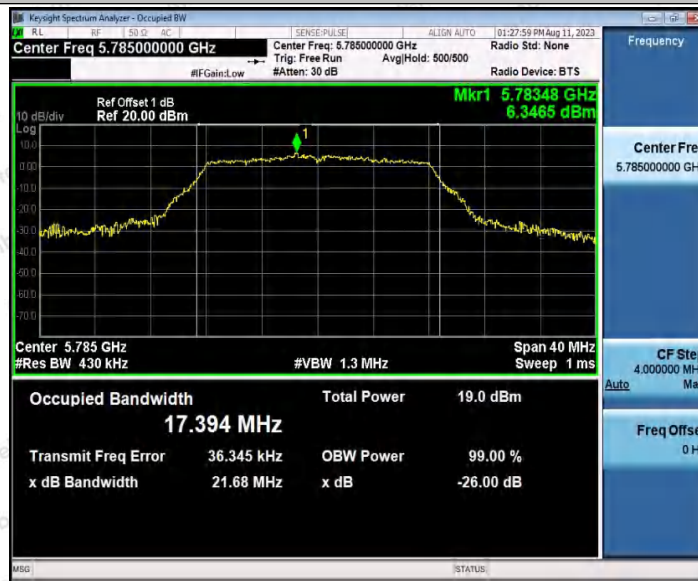

11A_Ant1_5785