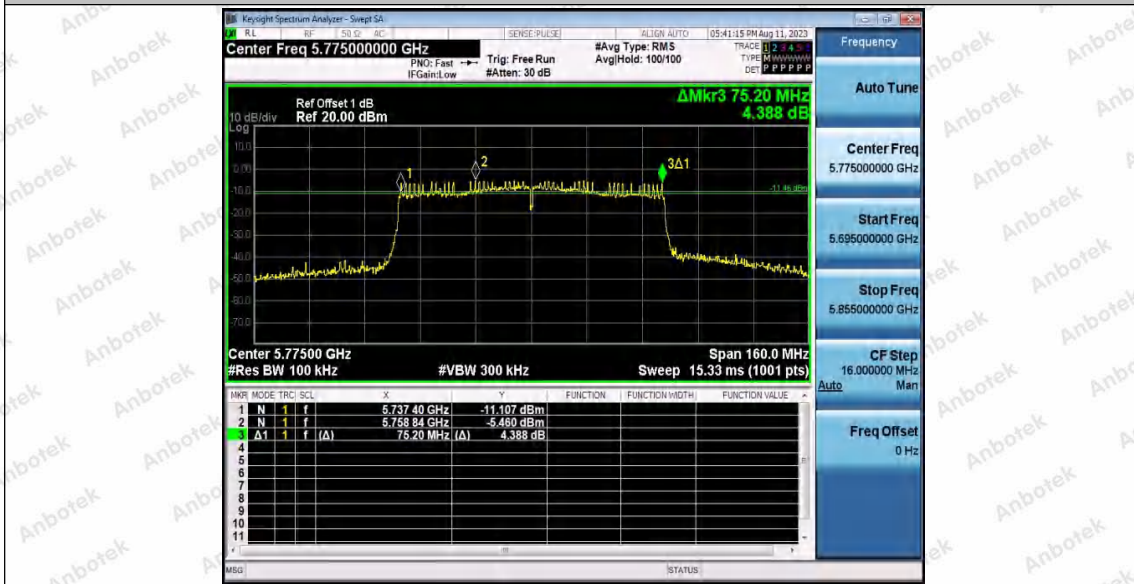

11AC80SISO_Ant1_5775

Shenzhen Anbotek Compliance Laboratory Limited

Address: 1/F., Building D, Sogood Science and Technology Park, Sanwei Community, Hangcheng Street, Bao'an District, Shenzhen, Guangdong, China.
Tel: (86) 0755-26066440 Fax: (86) 0755-26014772 Email: service@anbotek.com

Hotline
400-003-0500
www.anbotek.com.cn