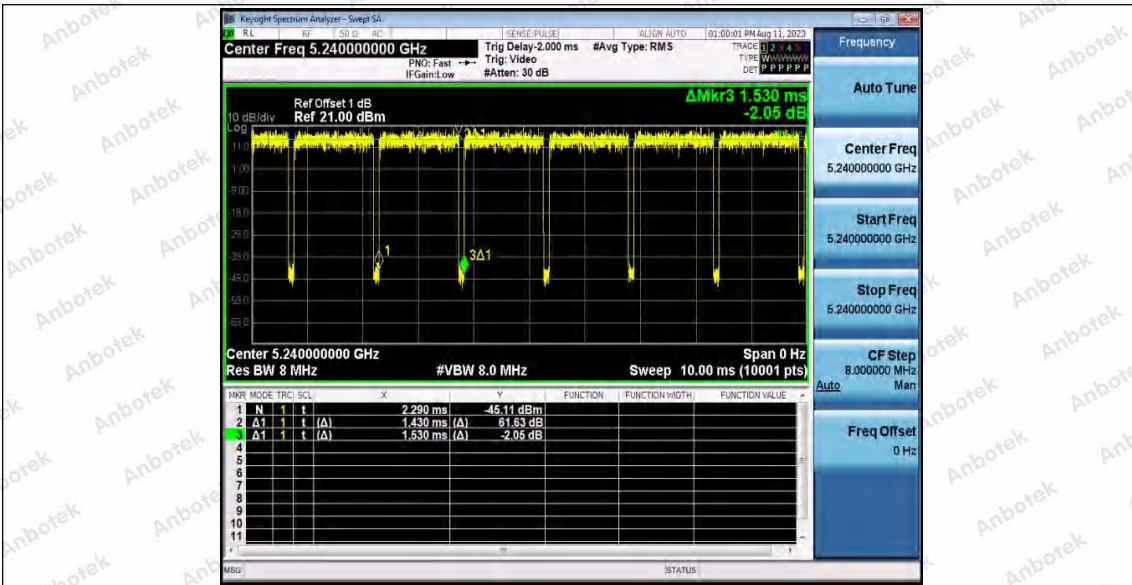

Shenzhen Anbotek Compliance Laboratory Limited

Address: 1/F., Building D, Sogood Science and Technology Park, Sanwei Community, Hangcheng Street, Bao'an District, Shenzhen, Guangdong, China.
Tel: (86) 0755-26066440 Fax: (86) 0755-26014772 Email: service@anbotek.com

Hotline: 400-003-0500
www.anbotek.com.cn