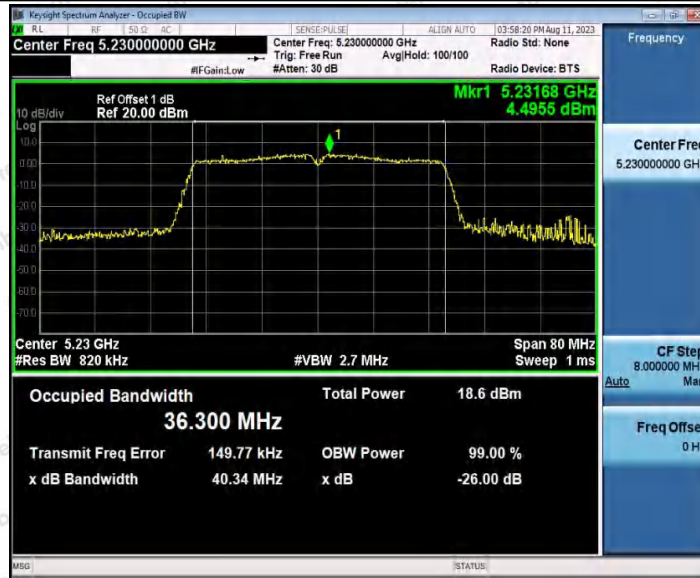

11N40SISO_Ant1_5230