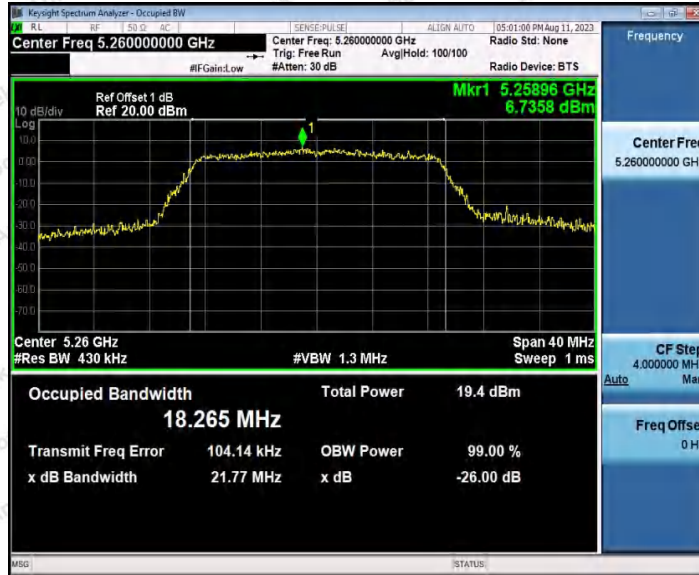

11AC20SISO_Ant1_5260

11AC20SISO_Ant1_5300

Shenzhen Anbotek Compliance Laboratory Limited

Address: 1/F., Building D, Sogood Science and Technology Park, Sanwei Community, Hangcheng Street, Bao'an District, Shenzhen, Guangdong, China.
Tel: (86) 0755-26066440 Fax: (86) 0755-26014772 Email: service@anbotek.com

Hotline
400-003-0500
www.anbotek.com.cn