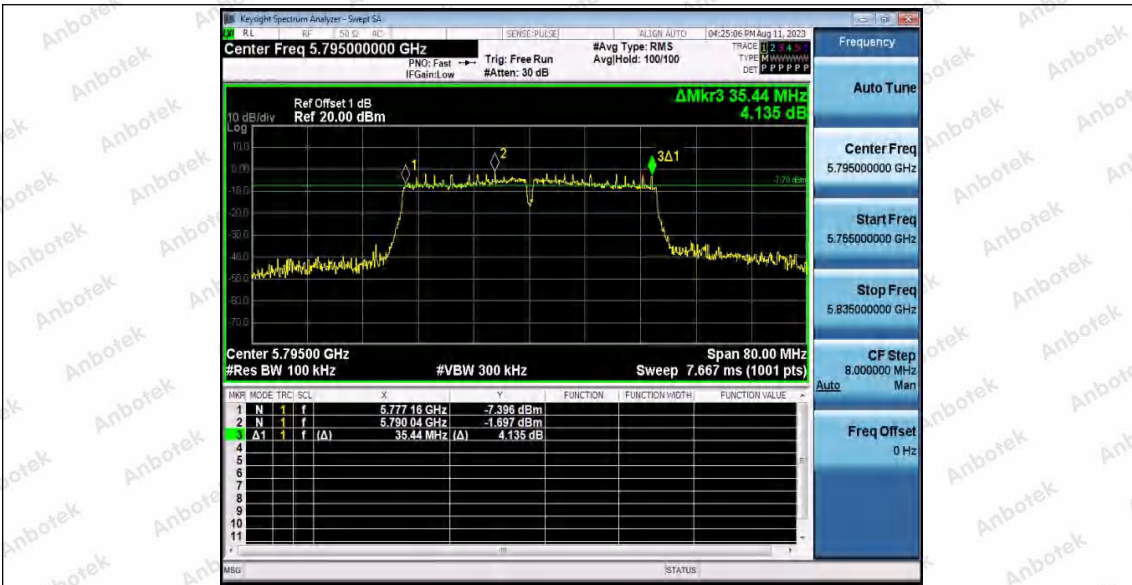

Shenzhen Anbotek Compliance Laboratory Limited

Address: 1/F., Building D, Sogood Science and Technology Park, Sanwei Community, Hangcheng Street, Bao'an District, Shenzhen, Guangdong, China.
Tel: (86) 0755-26066440 Fax: (86) 0755-26014772 Email: service@anbotek.com

Hotline 400-003-0500
www.anbotek.com.cn