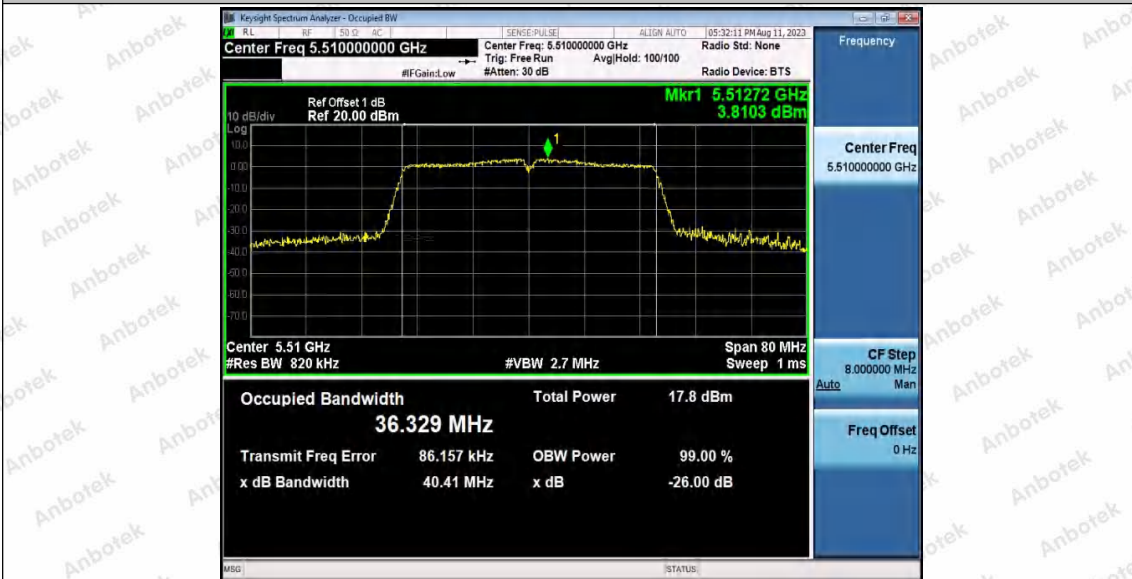

Hotline 400-003-0500
 www.anbotek.com.cn

11AC40SISO_Ant1_5310

11AC40SISO_Ant1_5510

Shenzhen Anbotek Compliance Laboratory Limited

Address: 1/F., Building D, Sogood Science and Technology Park, Sanwei Community, Hangcheng Street, Bao'an District, Shenzhen, Guangdong, China.
Tel: (86) 0755-26066440 Fax: (86) 0755-26014772 Email: service@anbotek.com