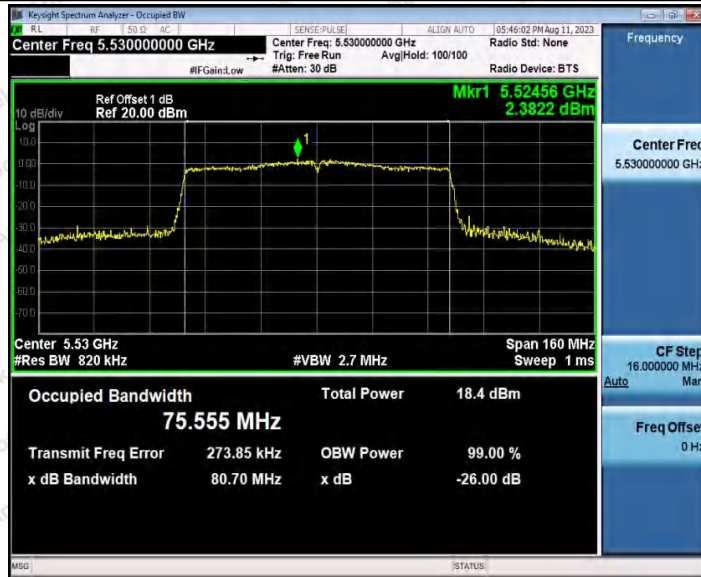

11AC80SISO_Ant1_5530

11AC80SISO_Ant1_5610

Shenzhen Anbotek Compliance Laboratory Limited

Address: 1/F., Building D, Sogood Science and Technology Park, Sanwei Community, Hangcheng Street, Bao'an District, Shenzhen, Guangdong, China.
Tel: (86) 0755-26066440 Fax: (86) 0755-26014772 Email: service@anbotek.com

Hotline
400-003-0500
www.anbotek.com.cn