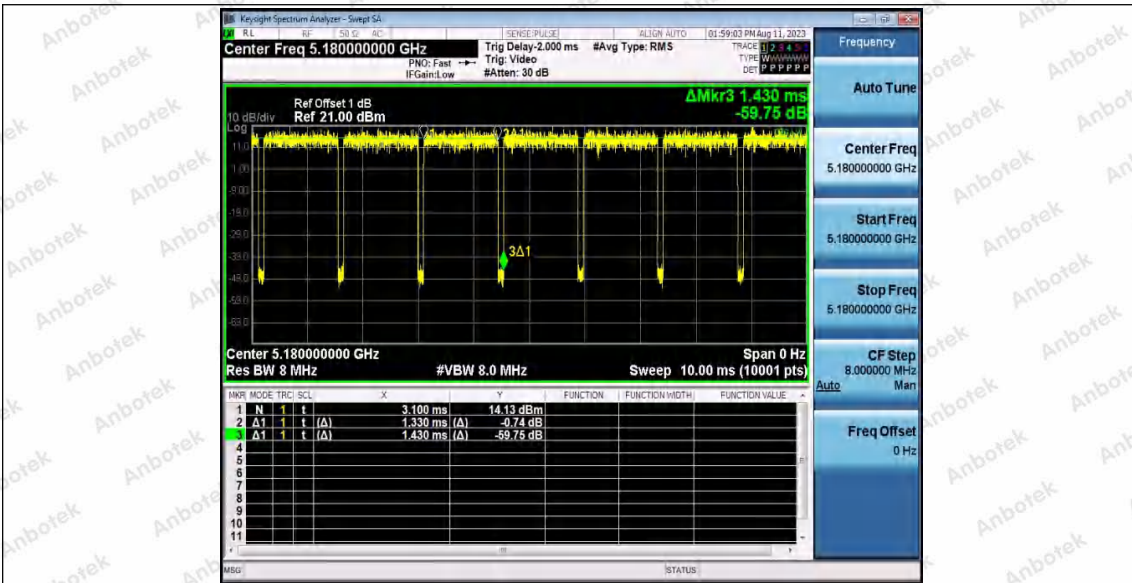

Shenzhen Anbotek Compliance Laboratory Limited

Address: 1/F., Building D, Sogood Science and Technology Park, Sanwei Community, Hangcheng Street, Bao'an District, Shenzhen, Guangdong, China.
Tel: (86) 0755-26066440 Fax: (86) 0755-26014772 Email: service@anbotek.com

Hotline: 400-003-0500
www.anbotek.com.cn