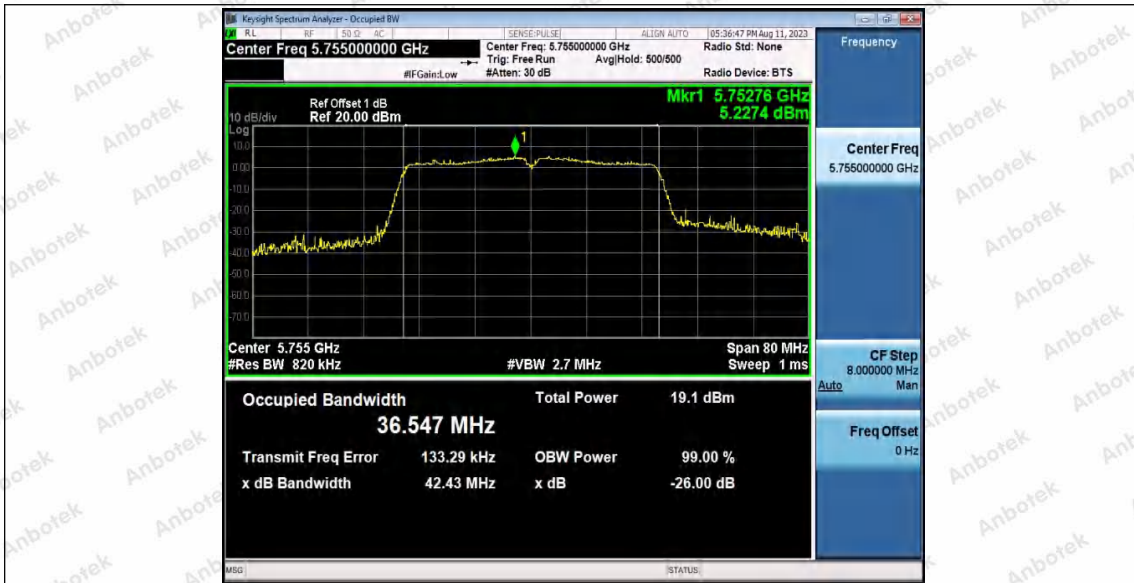

Shenzhen Anbotek Compliance Laboratory Limited

Address: 1/F., Building D, Sogood Science and Technology Park, Sanwei Community, Hangcheng Street, Bao'an District, Shenzhen, Guangdong, China.
Tel: (86) 0755-26066440 Fax: (86) 0755-26014772 Email: service@anbotek.com

Hotline
400-003-0500
www.anbotek.com.cn