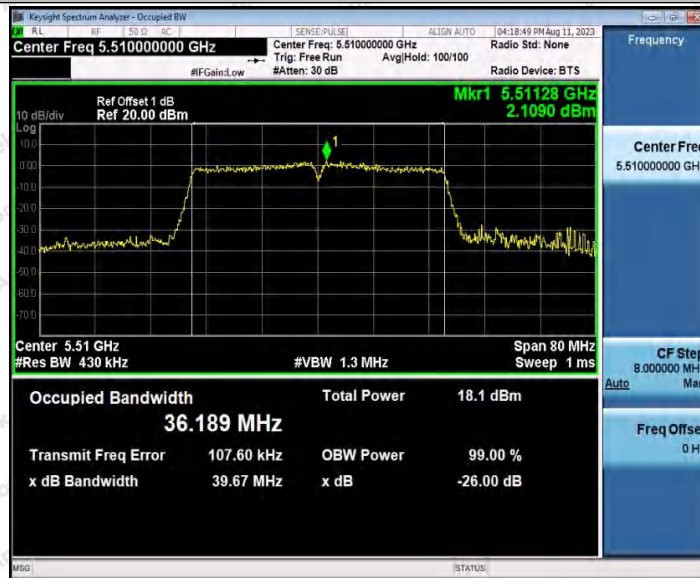

11N40SISO_Ant1_5510