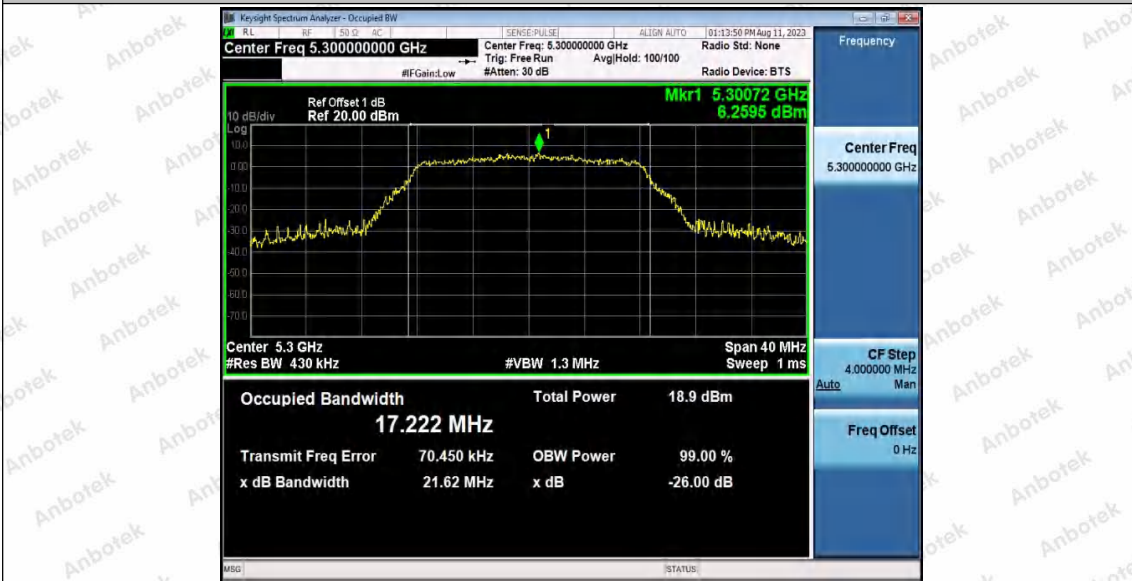

11A_Ant1_5300

Shenzhen Anbotek Compliance Laboratory Limited

Address: 1/F., Building D, Sogood Science and Technology Park, Sanwei Community, Hangcheng Street, Bao'an District, Shenzhen, Guangdong, China.
Tel: (86) 0755-26066440 Fax: (86) 0755-26014772 Email: service@anbotek.com

Hotline 400-003-0500
www.anbotek.com.cn