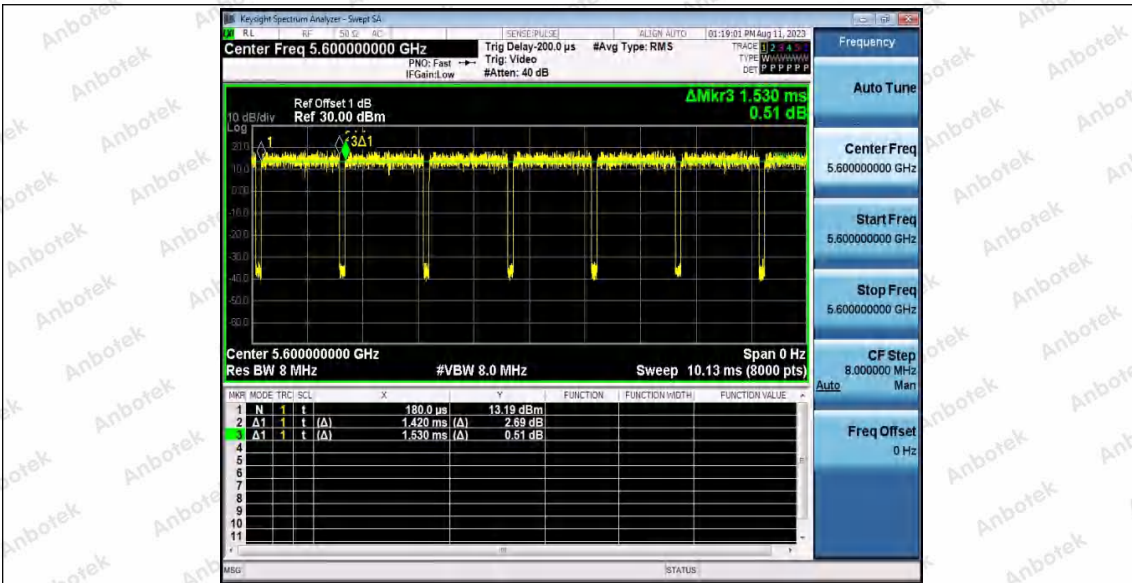

Shenzhen Anbotek Compliance Laboratory Limited

Address: 1/F., Building D, Sogood Science and Technology Park, Sanwei Community, Hangcheng Street, Bao'an District, Shenzhen, Guangdong, China.
Tel: (86) 0755-26066440 Fax: (86) 0755-26014772 Email: service@anbotek.com

Hotline: 400-003-0500
www.anbotek.com.cn